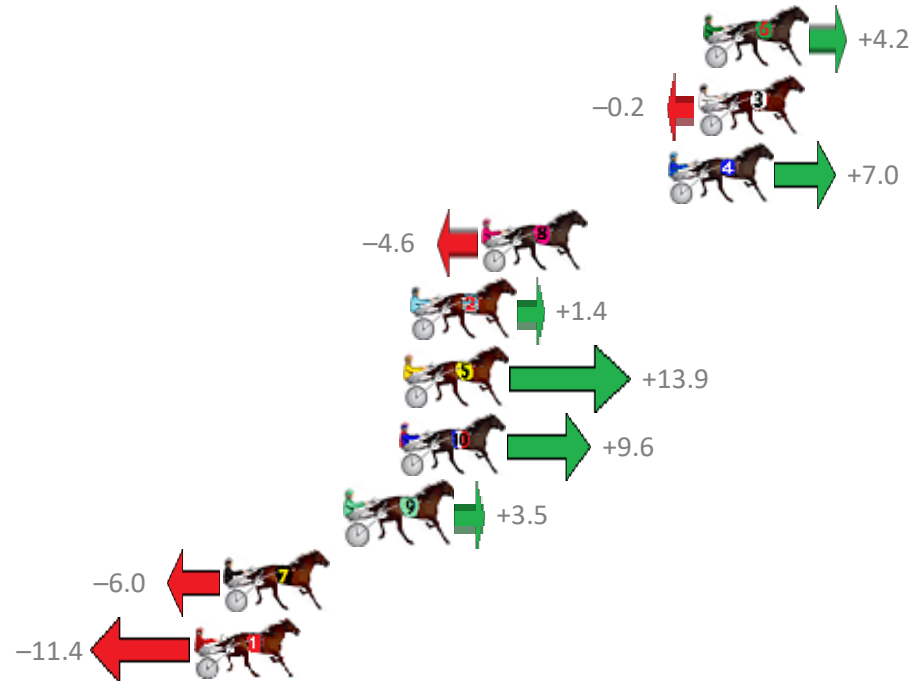

Redcliffe Race 8 Distance 2040m

Thursday, 20 June 2019

Gross Time: 2:31.10 MileRate: 1:59.20 LeadTime: 31.20s First Qtr: 31.00s Second Qtr: 30.60s Third Qtr: 29.00s Fourth Qtr: 29.30s

NoHorse	Plc	Margin	Time	800Time (W)	400 Time (W)
6 ELMS CREEK	1	0.0m	2:31.10	57.99s (0)	28.99s (0)
3 MISSINMEMATE	2	0.2m	2:31.11	58.31s (0)	29.31s (0)
4 WHOSTOLEMYPIGEON	3	1.4m	2:31.20	57.79s (1)	28.93s (1)
8 HEAVENS HURRICANE	4	8.8m	2:31.74	58.64s (1)	29.80s (1)
2 MACH TORQUE	5	11.6m	2:31.95	58.20s (1)	29.27s (1)
5 STEVIE DEE	6	11.9m	2:31.97	57.29s (1)	28.94s (2)
10 TOPNOTCH MACH	7	12.0m	2:31.98	57.60s (1)	29.27s (2)
9 MAJOR GENERALJUJON	8	14.1m	2:32.13	58.04s (1)	29.75s (2)
7 RIVERLEIGH JEFF	9	19.0m	2:32.49	58.74s (0)	29.65s (0)
1 DONNY JONES	10	20.2m	2:32.58	59.13s (0)	30.11s (0)

Finish Position and metres gained from 800m

Sectionals
Powered by

PJ Harness Analyser
Master harness racing with the power of sectionals
Owners, Trainers and Punters - Check out what's new at www.pjdata.com.au

The Racing Queensland Board (trading as Racing Queensland) and provider are not responsible for the completeness or accuracy of any of the information contained herein, and makes no representations about its suitability for any purpose.