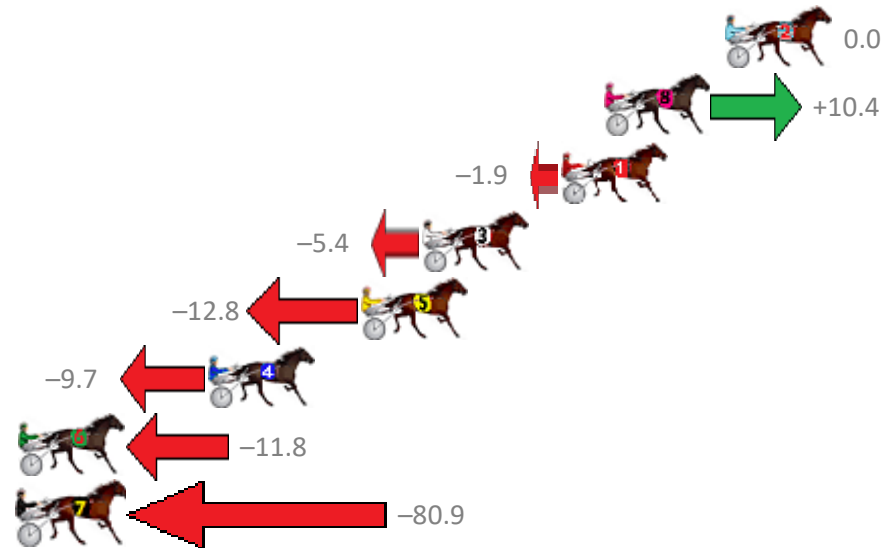

Redcliffe Race 3 Distance 1780m

Thursday, 20 June 2019

Gross Time: 2:13.70 MileRate: 2:00.90 LeadTime: 11.60s First Qtr: 31.40s Second Qtr: 31.70s Third Qtr: 29.20s Fourth Qtr: 29.80s

NoHorse	Plc	Margin	Time	800Time (W)	400 Time (W)
2 LOVELAINE	1	0.0m	2:13.70	59.00s (0)	29.80s (0)
8 BRIGHTON PRINCE	2	4.8m	2:14.06	58.23s (1)	28.94s (0)
1 THATS FUNNY	3	6.5m	2:14.18	59.14s (0)	29.91s (0)
3 GIDUP DARCY	4	12.0m	2:14.59	59.40s (1)	30.08s (1)
5 SIR JUJON	5	14.4m	2:14.77	59.94s (1)	30.60s (1)
4 TALENT IN SPADES	6	20.5m	2:15.23	59.72s (1)	30.33s (1)
6 OUR RIDGY DIDGE	7	37.8m	2:16.52	59.87s (0)	30.17s (1)
7 SHESA PEARLA	8	92.1m	2:20.56	64.97s (0)	34.26s (0)

Finish Position and metres gained from 800m

Sectionals
Powered by

PJ Harness Analyser
Master harness racing with the power of sectionals
Owners, Trainers and Punters - Check out what's new at www.pjdata.com.au

The Racing Queensland Board (trading as Racing Queensland) and provider are not responsible for the completeness or accuracy of any of the information contained herein, and makes no representations about its suitability for any purpose.