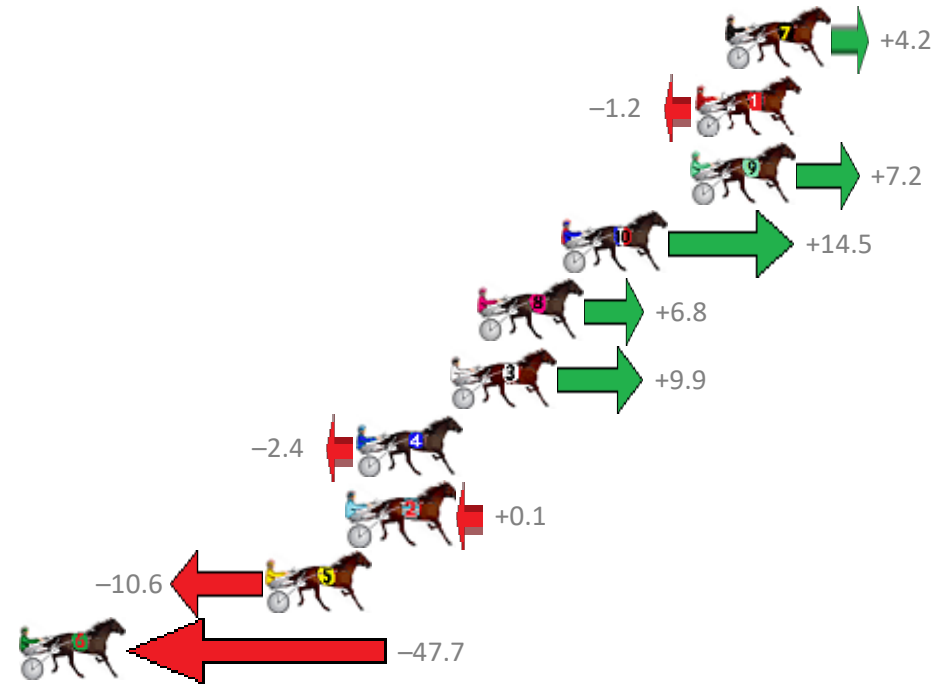

Redcliffe Race 7 Distance 1780m

Thursday, 20 June 2019

Gross Time: 2:10.20 MileRate: 1:57.70 LeadTime: 11.50s First Qtr: 28.90s Second Qtr: 30.60s Third Qtr: 29.80s Fourth Qtr: 29.40s

NoHorse	Plc	Margin	Time	800Time (W)	400 Time (W)
7 LARA BAY	1	0.0m	2:10.20	58.89s (0)	29.06s (0)
1 NICSTAR	2	1.2m	2:10.29	59.29s (0)	29.49s (0)
9 ONYAJANS	3	1.4m	2:10.30	58.67s (0)	28.83s (0)
10 MONTANA CHIEF	4	6.5m	2:10.68	58.13s (1)	29.33s (3)
8 LAUGHING EMOJI	5	9.8m	2:10.92	58.70s (1)	29.03s (3)
3 JACKS GAMBIT	6	10.9m	2:11.00	58.47s (0)	28.86s (1)
4 ARES	7	14.6m	2:11.27	59.38s (1)	29.66s (2)
2 CHEYENNE AUTUMN	8	14.9m	2:11.30	59.19s (0)	29.44s (0)
5 BROADWATER	9	18.2m	2:11.54	59.98s (1)	30.27s (2)
6 MIRACLESDOAPPEN	10	50.7m	2:13.93	62.73s (1)	32.69s (1)

Finish Position and metres gained from 800m

Sectionals
Powered by

PJ Harness Analyser
Master harness racing with the power of sectionals
Owners, Trainers and Punters - Check out what's new at www.pjdata.com.au

The Racing Queensland Board (trading as Racing Queensland) and provider are not responsible for the completeness or accuracy of any of the information contained herein, and makes no representations about its suitability for any purpose.