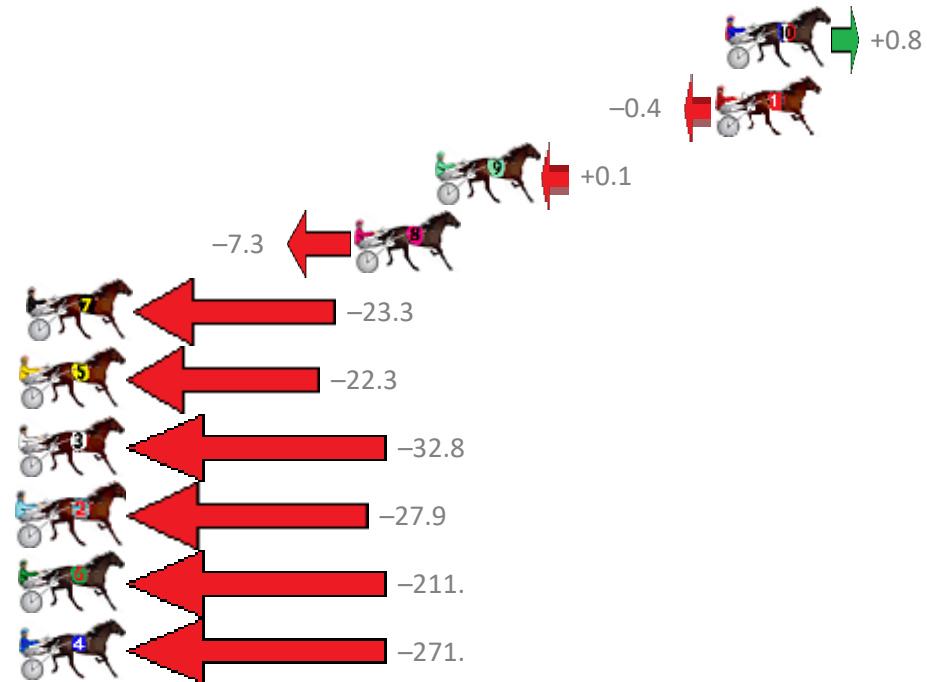

Redcliffe Race 2 Distance 1780m

Thursday, 20 June 2019

Gross Time: 2:13.00 MileRate: 2:00.20 LeadTime: 12.00s First Qtr: 29.70s Second Qtr: 30.80s Third Qtr: 29.60s Fourth Qtr: 30.90s

No	Horse	Plc	Margin	Time	800Time (W)	400 Time (W)
10	HIGH ON MONTANA	1	0.0m	2:13.00	60.44s (1)	30.90s (1)
1	OUR MASQUERADE	2	0.4m	2:13.03	60.53s (0)	30.82s (0)
9	BUTCHERFEELGOOD	3	11.5m	2:13.89	60.49s (1)	31.03s (1)
8	ASHLEE NITRO	4	14.7m	2:14.14	61.05s (1)	31.63s (1)
7	LOTS OF LUCK	5	27.7m	2:15.14	62.26s (0)	32.53s (0)
5	FEELGOODCHICK	6	43.1m	2:16.33	62.19s (0)	31.87s (1)
3	ZARA ZARA REIGN	7	46.2m	2:16.57	62.98s (0)	32.74s (0)
2	BRONSKI BABY	8	46.9m	2:16.62	62.61s (2)	32.58s (1)
6	VALIANT GEM	9	261.4m	2:33.19	76.49s (0)	43.37s (0)
4	ELITE TORQUE	10	289.8m	2:35.39	81.04s (1)	47.11s (0)

Finish Position and metres gained from 800m

Sectionals
Powered by

PJ Harness Analyser
Master harness racing with the power of sectionals
Owners, Trainers and Punters - Check out what's new at www.pjdata.com.au

The Racing Queensland Board (trading as Racing Queensland) and provider are not responsible for the completeness or accuracy of any of the information contained herein, and makes no representations about its suitability for any purpose.