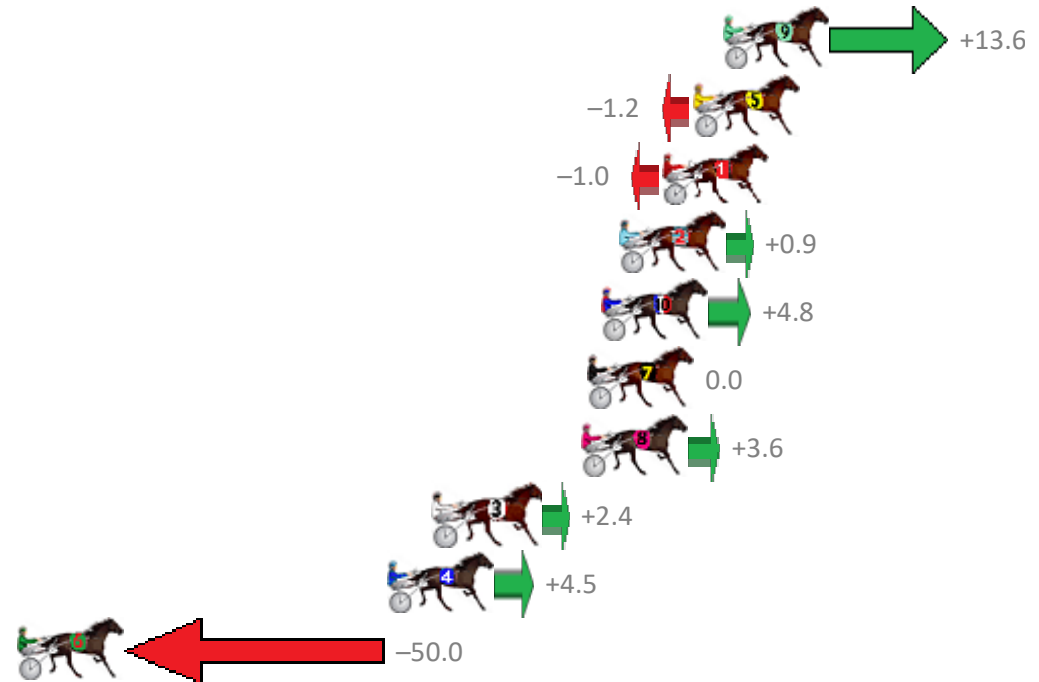

Redcliffe Race 9 Distance 1780m

Thursday, 20 June 2019

Gross Time: 2:10.20 MileRate: 1:57.70 LeadTime: 11.50s First Qtr: 28.40s Second Qtr: 31.50s Third Qtr: 28.90s Fourth Qtr: 29.90s

No	Horse	Plc	Margin	Time	800Time (W)	400 Time (W)
9	GREGS LEGACY	1	0.0m	2:10.20	57.80s (1)	29.27s (2)
5	CELTIC CRUZA	2	1.2m	2:10.29	58.89s (1)	29.96s (1)
1	MISTER HART	3	2.4m	2:10.38	58.87s (0)	30.08s (0)
2	HEZ RAZOR SHARP	4	4.1m	2:10.51	58.73s (1)	29.80s (1)
10	FEEL THE REIGN	5	4.8m	2:10.56	58.45s (0)	29.60s (0)
7	FRENCH GLOBE	6	5.4m	2:10.60	58.80s (0)	29.99s (0)
8	CROOKWELL JAKE	7	5.6m	2:10.62	58.54s (1)	30.06s (2)
3	COLOMBIAN GOLD	8	11.4m	2:11.05	58.62s (0)	29.77s (0)
4	WILLS	9	13.3m	2:11.19	58.47s (1)	29.91s (2)
6	KATNISS	10	100.0m	2:17.68	62.47s (0)	32.14s (0)

Finish Position and metres gained from 800m

Sectionals
Powered by

PJ Harness Analyser
Master harness racing with the power of sectionals
Owners, Trainers and Punters - Check out what's new at www.pjdata.com.au

The Racing Queensland Board (trading as Racing Queensland) and provider are not responsible for the completeness or accuracy of any of the information contained herein, and makes no representations about its suitability for any purpose.