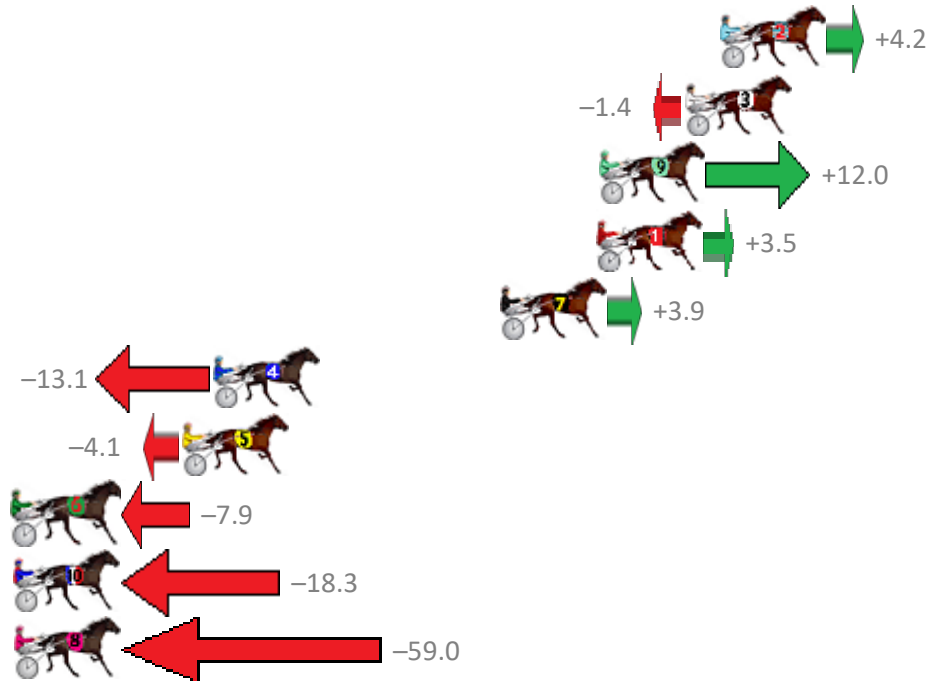

Redcliffe Race 6 Distance 2040m

Thursday, 20 June 2019

Gross Time: 2:30.80 MileRate: 1:59.00 LeadTime: 32.40s First Qtr: 27.80s Second Qtr: 30.90s Third Qtr: 29.70s Fourth Qtr: 30.00s

NoHorse	Plc	Margin	Time	800Time (W)	400 Time (W)
2 THATS BETTOR	1	0.0m	2:30.80	59.39s (0)	29.68s (0)
3 CALL ME TRISH	2	1.4m	2:30.90	59.80s (0)	30.10s (0)
9 RAGING INFERNO	3	4.8m	2:31.16	58.80s (0)	29.04s (0)
1 MAYWYN NO REGRETS	4	4.9m	2:31.17	59.44s (0)	29.72s (0)
7 TELLELLA	5	8.7m	2:31.45	59.41s (0)	29.65s (0)
4 MALIBU DREAM	6	20.1m	2:32.31	60.68s (1)	30.83s (2)
5 IMPETUOSO	7	21.3m	2:32.40	60.01s (1)	29.93s (1)
6 POINT OH FIVE	8	28.9m	2:32.97	60.29s (0)	30.85s (1)
10 MOONLIGHT JACK	9	30.5m	2:33.09	61.07s (1)	31.28s (2)
8 ALOT OF COST	10	61.8m	2:35.43	64.10s (1)	34.02s (1)

Finish Position and metres gained from 800m

Sectionals
Powered by

PJ Harness Analyser
Master harness racing with the power of sectionals
Owners, Trainers and Punters - Check out what's new at www.pjdata.com.au

The Racing Queensland Board (trading as Racing Queensland) and provider are not responsible for the completeness or accuracy of any of the information contained herein, and makes no representations about its suitability for any purpose.