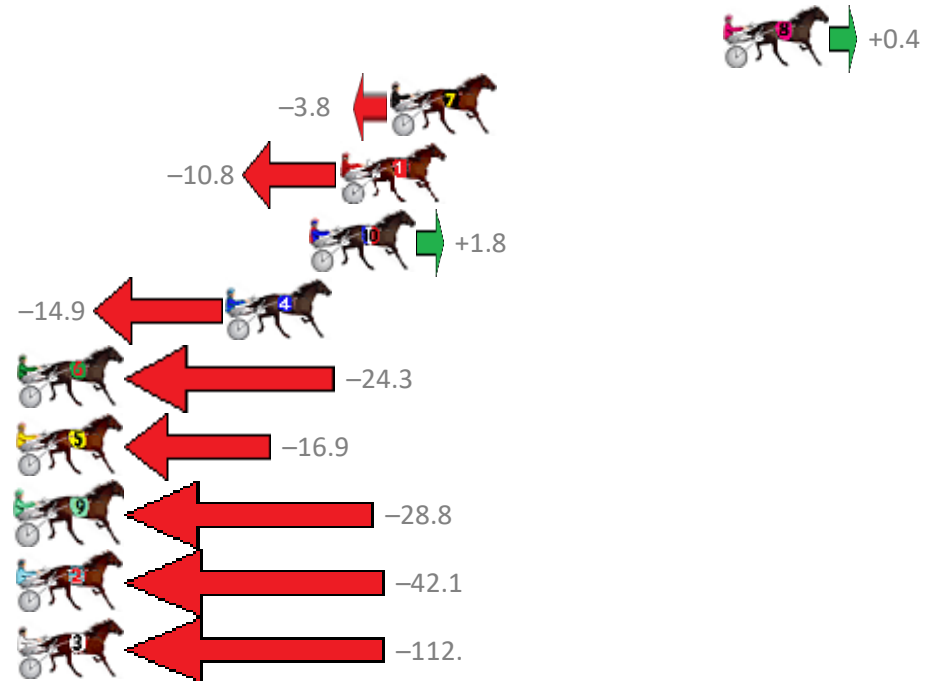

Redcliffe Race 4 Distance 1780m

Thursday, 20 June 2019

Gross Time: 2:09.10 MileRate: 1:56.70 LeadTime: 11.30s First Qtr: 29.80s Second Qtr: 29.70s Third Qtr: 28.80s Fourth Qtr: 29.50s

NoHorse	Plc	Margin	Time	800Time (W)	400 Time (W)
8 COBBLER LANE	1	0.0m	2:09.10	58.27s (1)	29.50s (0)
7 SIR SEMPER FIDELIS	2	13.2m	2:10.07	58.58s (1)	29.68s (2)
1 SCOTT TOM	3	15.2m	2:10.22	59.09s (0)	29.41s (1)
10 WEE JIMMY	4	16.4m	2:10.31	58.17s (1)	29.77s (3)
4 IM SUGAR COATED	5	19.7m	2:10.55	59.39s (1)	30.35s (1)
6 NON PASSARE	6	37.9m	2:11.90	60.07s (0)	30.78s (3)
5 MONTEREY JACK	7	40.3m	2:12.07	59.53s (1)	30.85s (4)
9 ITS YOU NOT ME	8	42.6m	2:12.24	60.40s (1)	31.40s (2)
2 TOTAL DELIRIUM	9	50.9m	2:12.85	61.37s (0)	31.73s (0)
3 HALLY GUINEVERE	10	112.3m	2:17.38	66.48s (0)	36.78s (0)

Finish Position and metres gained from 800m

Sectionals
Powered by

PJ Harness Analyser
Master harness racing with the power of sectionals
Owners, Trainers and Punters - Check out what's new at www.pjdata.com.au

The Racing Queensland Board (trading as Racing Queensland) and provider are not responsible for the completeness or accuracy of any of the information contained herein, and makes no representations about its suitability for any purpose.