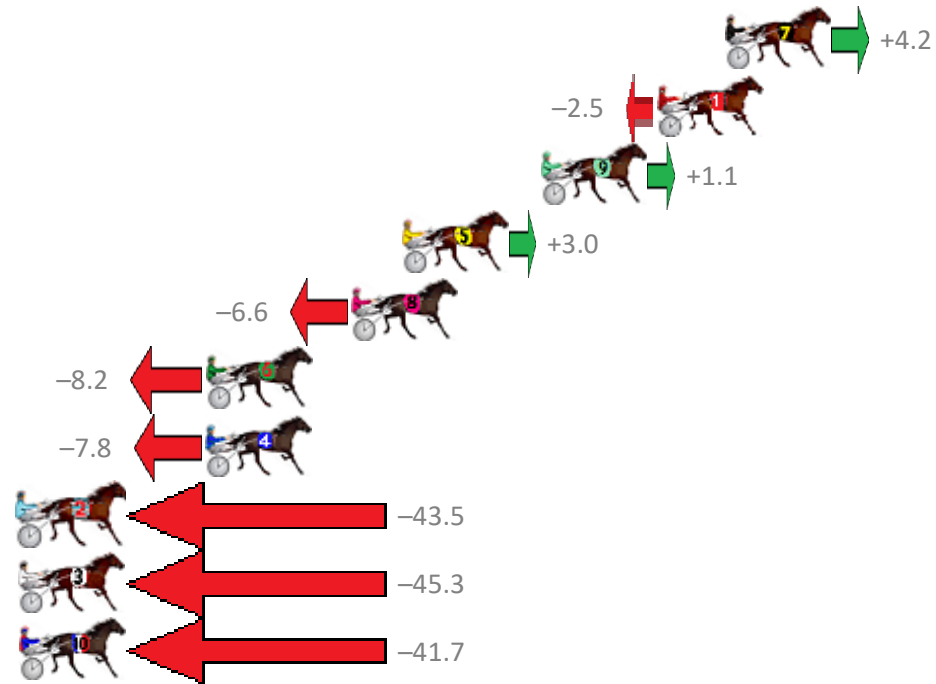

Redcliffe Race 5 Distance 2040m

Thursday, 20 June 2019

Gross Time: 2:30.90 MileRate: 1:59.00 LeadTime: 31.60s First Qtr: 30.40s Second Qtr: 29.80s Third Qtr: 29.30s Fourth Qtr: 29.80s

NoHorse	Plc	Margin	Time	800Time (W)	400 Time (W)
7 JUSTATIC	1	0.0m	2:30.90	58.79s (0)	29.49s (0)
1 COAST WARNING	2	2.7m	2:31.10	59.28s (0)	29.99s (0)
9 SHADOW HUNTER	3	7.3m	2:31.44	59.02s (1)	30.22s (2)
5 DOLLARBILL	4	12.8m	2:31.85	58.88s (2)	30.22s (2)
8 MODERN THOUGHT	5	14.8m	2:32.00	59.59s (0)	30.23s (1)
6 BRONZE ECSTASY	6	20.6m	2:32.43	59.71s (0)	30.35s (0)
4 WECANONLYHOPE	7	20.6m	2:32.43	59.68s (1)	30.34s (2)
2 ALL GOOD WALLY	8	43.5m	2:34.14	62.31s (1)	32.82s (1)
3 GRINYDONTCHA	9	49.5m	2:34.59	62.45s (1)	32.52s (1)
10 SIR REGAL DELIGHT	10	86.7m	2:37.36	62.18s (0)	32.16s (0)

Finish Position and metres gained from 800m

Sectionals
Powered by

PJ Harness Analyser
Master harness racing with the power of sectionals
Owners, Trainers and Punters - Check out what's new at www.pjdata.com.au

The Racing Queensland Board (trading as Racing Queensland) and provider are not responsible for the completeness or accuracy of any of the information contained herein, and makes no representations about its suitability for any purpose.