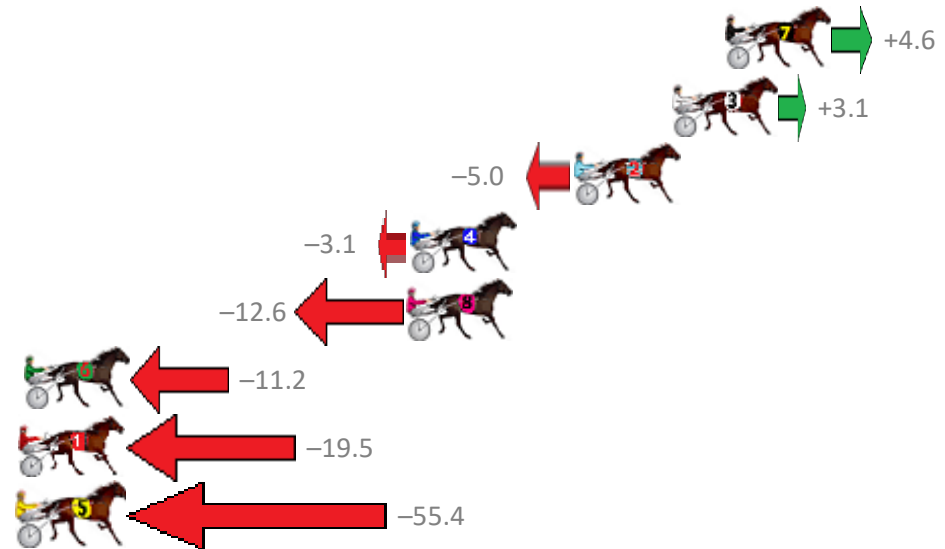

Redcliffe Race 1 Distance 1780m

Thursday, 20 June 2019

Gross Time: 2:13.60 MileRate: 2:00.80 LeadTime: 11.80s First Qtr: 31.50s Second Qtr: 31.20s Third Qtr: 29.50s Fourth Qtr: 29.60s

NoHorse	Plc	Margin	Time	800Time (W)	400 Time (W)
7 MISTER COLE	1	0.0m	2:13.60	58.76s (1)	29.20s (1)
3 SPECIALANDIKNOWIT	2	2.1m	2:13.76	58.87s (0)	29.43s (0)
2 SARIE MARAIS	3	6.0m	2:14.04	59.47s (0)	30.04s (0)
4 HOLLIE	4	12.5m	2:14.53	59.33s (1)	29.77s (1)
8 VENUS JUJON	5	12.6m	2:14.53	60.03s (1)	30.47s (1)
6 INDIAN PRINCESS	6	27.8m	2:15.66	59.93s (0)	30.52s (0)
1 EXHILARATING	7	29.1m	2:15.75	60.54s (0)	31.03s (0)
5 TRUBELLE SHADOW	8	105.4m	2:21.40	63.19s (0)	31.85s (0)

Finish Position and metres gained from 800m

Sectionals
Powered by

PJ Harness Analyser
Master harness racing with the power of sectionals
Owners, Trainers and Punters - Check out what's new at www.pjdata.com.au

The Racing Queensland Board (trading as Racing Queensland) and provider are not responsible for the completeness or accuracy of any of the information contained herein, and makes no representations about its suitability for any purpose.