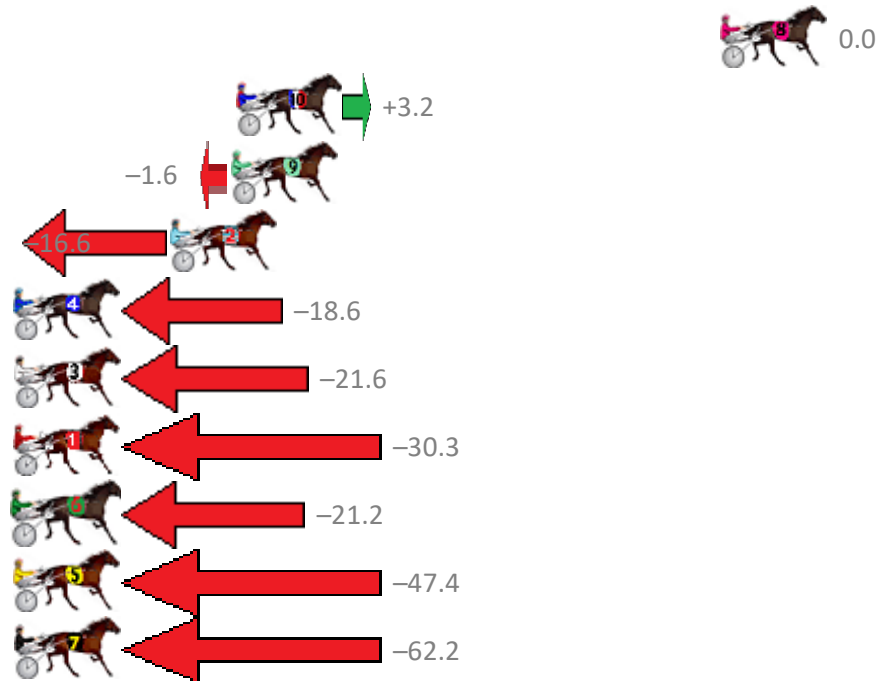

Redcliffe Race 1 Distance 1780m

Sunday, 30 June 2019

Gross Time: 2:08.10 MileRate: 1:55.90 LeadTime: 11.40s First Qtr: 29.80s Second Qtr: 29.80s Third Qtr: 28.60s Fourth Qtr: 28.50s

NoHorse	Plc	Margin	Time	800Time (W)	400 Time (W)
8 LIFES BLACK	1	0.0m	2:08.10	57.10s (0)	28.50s (0)
10 GOTTA MOMENT	2	19.2m	2:09.47	56.87s (2)	29.16s (1)
9 CONCENTRATION	3	19.4m	2:09.48	57.21s (2)	29.45s (1)
2 DEADLY ROCKER	4	21.8m	2:09.65	58.28s (0)	29.63s (0)
4 DASHING HANNAH	5	29.0m	2:10.17	58.43s (0)	29.68s (0)
3 FUI FUI	6	43.2m	2:11.18	58.64s (0)	29.83s (0)
1 KOTARE KASAI	7	46.9m	2:11.44	59.26s (0)	30.47s (0)
6 FAMOUS SHOES	8	48.0m	2:11.52	58.61s (2)	30.59s (2)
5 REDDY FIRE	9	61.6m	2:12.49	60.48s (1)	31.31s (1)
7 COAST WARNING	10	102.2m	2:15.38	61.54s (0)	32.22s (0)

Finish Position and metres gained from 800m

Sectionals
Powered by

PJ Harness Analyser
Master harness racing with the power of sectionals
Owners, Trainers and Punters - Check out what's new at www.pjdata.com.au

The Racing Queensland Board (trading as Racing Queensland) and provider are not responsible for the completeness or accuracy of any of the information contained herein, and makes no representations about its suitability for any purpose.