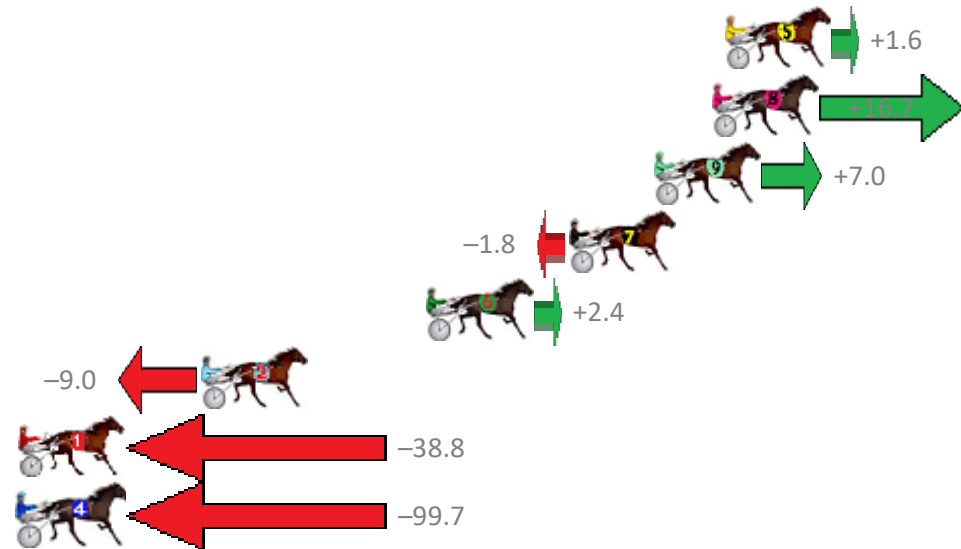

Redcliffe Race 4 Distance 2040m

Sunday, 30 June 2019

Gross Time: 2:31.40 MileRate: 1:59.40 LeadTime: 30.80s First Qtr: 30.00s Second Qtr: 30.80s Third Qtr: 29.90s Fourth Qtr: 29.90s

NoHorse	Plc	Margin	Time	800Time (W)	400 Time (W)
5 COBBLER LANE	1	0.0m	2:31.40	59.68s (1)	29.90s (1)
8 SPORTS STORY	2	0.5m	2:31.44	58.55s (2)	29.62s (1)
9 PAQUIN	3	2.8m	2:31.61	59.28s (0)	29.44s (0)
7 BERTILS DELIGHT	4	6.2m	2:31.86	59.93s (0)	30.02s (0)
6 JENUFLECTION	5	11.8m	2:32.28	59.62s (0)	29.69s (0)
2 MANOFLISA	6	20.8m	2:32.95	60.47s (1)	30.24s (2)
1 LADY ELL AYE	7	38.8m	2:34.30	62.70s (0)	32.77s (0)
4 WAVEDANCER	8	106.5m	2:39.36	67.25s (1)	36.35s (1)

Finish Position and metres gained from 800m

Sectionals
Powered by

PJ Harness Analyser
Master harness racing with the power of sectionals
Owners, Trainers and Punters - Check out what's new at www.pjdata.com.au

The Racing Queensland Board (trading as Racing Queensland) and provider are not responsible for the completeness or accuracy of any of the information contained herein, and makes no representations about its suitability for any purpose.