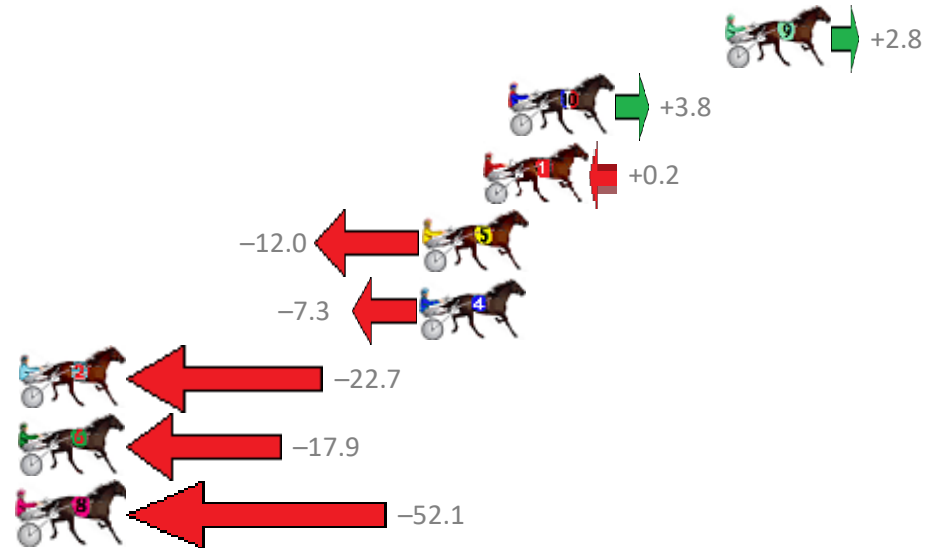

Redcliffe Race 2 Distance 1780m

Sunday, 30 June 2019

Gross Time: 2:11.30 MileRate: 1:58.70 LeadTime: 10.90s First Qtr: 30.80s Second Qtr: 31.10s Third Qtr: 29.30s Fourth Qtr: 29.20s

NoHorse	Plc	Margin	Time	800Time (W)	400 Time (W)
9 BETTOR BECAUSE	1	0.0m	2:11.30	58.30s (1)	29.02s (1)
10 CUPCAKESNWHIPCREA	2	8.6m	2:11.93	58.22s (1)	28.89s (1)
1 CALL ME TRISH	3	9.6m	2:12.00	58.49s (0)	29.19s (0)
5 ALOT OF COST	4	12.0m	2:12.18	59.38s (0)	30.08s (0)
4 MISS MIA	5	12.1m	2:12.18	59.03s (0)	29.73s (0)
2 LIVING FREE	6	30.1m	2:13.50	60.16s (1)	30.83s (1)
6 LITTLE ARROWS	7	62.9m	2:15.89	59.81s (0)	30.14s (0)
8 ZARA ZARA REIGN	8	68.5m	2:16.30	62.31s (0)	32.08s (0)

Finish Position and metres gained from 800m

Sectionals
Powered by

PJ Harness Analyser
Master harness racing with the power of sectionals
Owners, Trainers and Punters - Check out what's new at www.pjdata.com.au

The Racing Queensland Board (trading as Racing Queensland) and provider are not responsible for the completeness or accuracy of any of the information contained herein, and makes no representations about its suitability for any purpose.