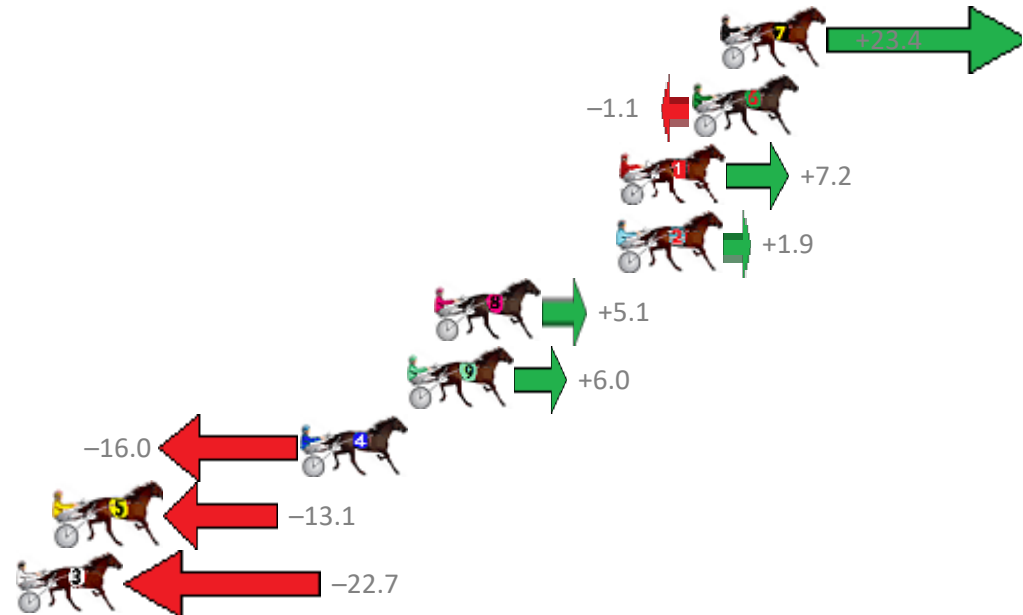

Redcliffe Race 3 Distance 1780m

Sunday, 30 June 2019

Gross Time: 2:11.90 MileRate: 1:59.30 LeadTime: 11.10s First Qtr: 29.50s Second Qtr: 30.80s Third Qtr: 29.70s Fourth Qtr: 30.80s

NoHorse	Plc	Margin	Time	800Time (W)	400 Time (W)
7 KISS CAM	1	0.0m	2:11.90	58.73s (1)	30.00s (4)
6 MIRACLESDOAPPEN	2	1.1m	2:11.98	60.58s (0)	30.88s (0)
1 WECANONLYHOPE	3	4.0m	2:12.21	59.96s (0)	30.35s (0)
2 TELL THE FUTURE	4	4.1m	2:12.22	60.36s (0)	30.72s (0)
8 PURPLE SHADES	5	11.3m	2:12.77	60.11s (0)	30.56s (0)
9 ELZBOY	6	12.4m	2:12.85	60.05s (1)	31.28s (3)
4 ALL GOOD WALLY	7	16.6m	2:13.18	61.71s (1)	31.85s (1)
5 DOOLITTLE DOOFY	8	26.3m	2:13.93	61.49s (1)	31.76s (1)
3 SOCIAL MEDIA	9	27.9m	2:14.05	62.22s (1)	32.46s (2)

Finish Position and metres gained from 800m

Sectionals
Powered by

PJ Harness Analyser
Master harness racing with the power of sectionals
Owners, Trainers and Punters - Check out what's new at www.pjdata.com.au

The Racing Queensland Board (trading as Racing Queensland) and provider are not responsible for the completeness or accuracy of any of the information contained herein, and makes no representations about its suitability for any purpose.