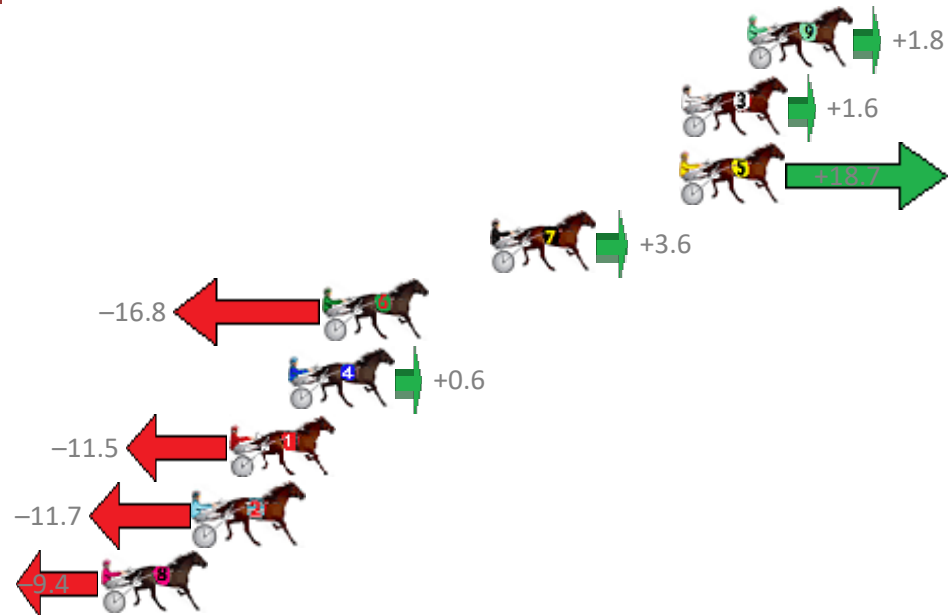

Redcliffe Race 7 Distance 1780m

Sunday, 30 June 2019

Gross Time: 2:11.70 MileRate: 1:59.10 LeadTime: 11.00s First Qtr: 29.90s Second Qtr: 30.10s Third Qtr: 30.10s Fourth Qtr: 30.60s

NoHorse	Plc	Margin	Time	800Time (W)	400 Time (W)
9 DONT CALL ME	1	0.0m	2:11.70	60.56s (1)	30.60s (1)
3 CHUMP CHOP	2	2.6m	2:11.90	60.58s (0)	30.46s (1)
5 HOLDINGNO CURRENCY	3	2.7m	2:11.91	59.28s (1)	29.12s (2)
7 HALF MOON BEACH	4	10.2m	2:12.48	60.43s (0)	30.16s (0)
6 RAGING INFERNO	5	16.8m	2:12.99	61.97s (0)	31.89s (0)
4 AROONA	6	18.2m	2:13.09	60.65s (0)	30.36s (0)
1 DARTESIAN	7	20.5m	2:13.27	61.57s (0)	31.33s (0)
2 SPORTSCARD	8	21.9m	2:13.38	61.59s (1)	31.31s (1)
8 GIGANTIC JASPER	9	25.6m	2:13.66	61.41s (1)	31.09s (1)

Finish Position and metres gained from 800m

Sectionals
Powered by

PJ Harness Analyser
Master harness racing with the power of sectionals
Owners, Trainers and Punters - Check out what's new at www.pjdata.com.au

The Racing Queensland Board (trading as Racing Queensland) and provider are not responsible for the completeness or accuracy of any of the information contained herein, and makes no representations about its suitability for any purpose.