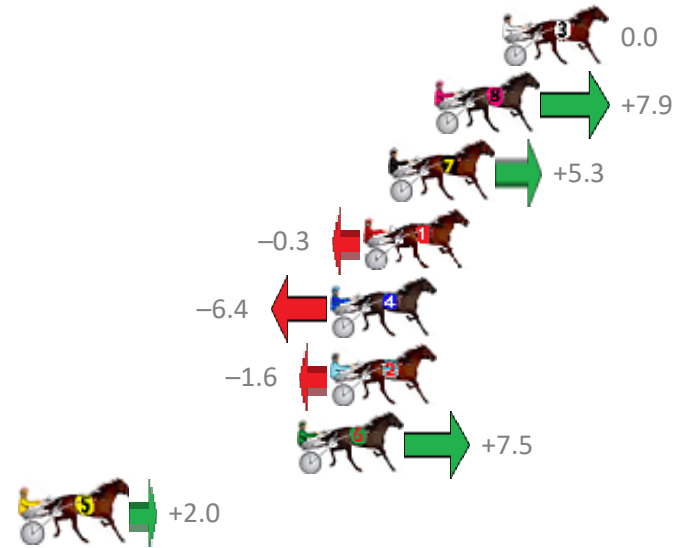

Redcliffe Race 8 Distance 1780m

Sunday, 30 June 2019

Gross Time: 2:14.70 MileRate: 2:01.80 LeadTime: 11.40s First Qtr: 31.20s Second Qtr: 31.60s Third Qtr: 29.50s Fourth Qtr: 31.00s

NoHorse	Plc	Margin	Time	800Time (W)	400 Time (W)
3 NEVASANO	1	0.0m	2:14.70	60.50s (0)	31.00s (0)
8 BUTCHERFEELGOOD	2	2.7m	2:14.91	59.90s (1)	30.43s (1)
7 OUR MASQUERADE	3	4.5m	2:15.05	60.10s (0)	30.53s (0)
1 FEELGOODCHICK	4	5.5m	2:15.13	60.52s (0)	31.02s (0)
4 TRUMP EM BABE	5	6.8m	2:15.23	60.98s (1)	31.45s (1)
2 BLACKJEWEL	6	6.8m	2:15.23	60.62s (1)	31.11s (1)
6 ROCK THE HOUSE	7	8.1m	2:15.33	59.93s (1)	30.51s (1)
5 FORTYFIVE ROCK	8	19.0m	2:16.17	60.35s (1)	30.74s (0)

Finish Position and metres gained from 800m

Sectionals
Powered by

PJ Harness Analyser
Master harness racing with the power of sectionals
Owners, Trainers and Punters - Check out what's new at www.pjdata.com.au

The Racing Queensland Board (trading as Racing Queensland) and provider are not responsible for the completeness or accuracy of any of the information contained herein, and makes no representations about its suitability for any purpose.