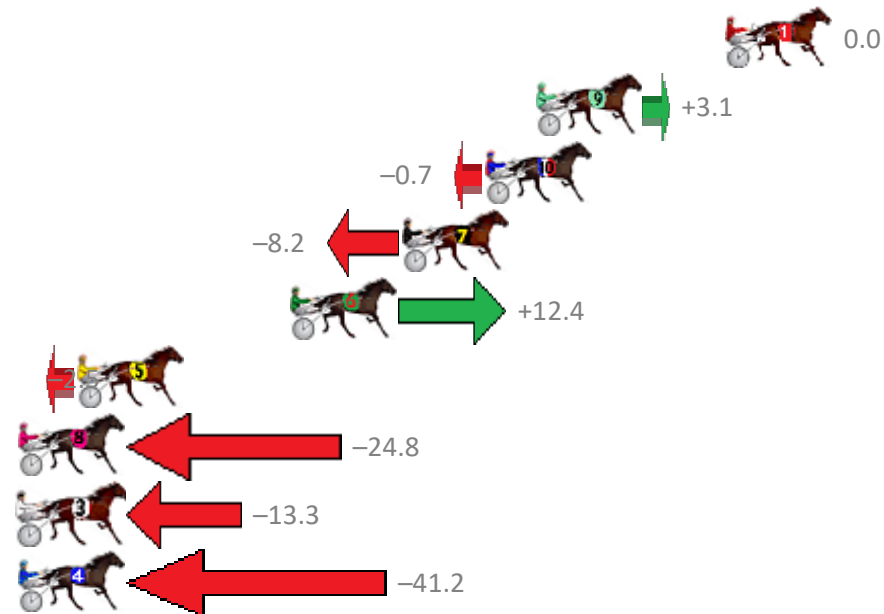

Redcliffe Race 5 Distance 1780m

Sunday, 30 June 2019

Gross Time: 2:12.90 MileRate: 2:00.20 LeadTime: 11.30s First Qtr: 29.00s Second Qtr: 31.00s Third Qtr: 31.00s Fourth Qtr: 30.60s

NoHorse	Plc	Margin	Time	800Time (W)	400 Time (W)
1 KOOKABURRAPRINCESS	1	0.0m	2:12.90	61.60s (0)	30.60s (0)
9 HALLY GUINEVERE	2	7.5m	2:13.47	61.36s (1)	30.64s (2)
10 CHASIN DREAMZ	3	9.5m	2:13.63	61.65s (0)	30.62s (0)
7 PEGGY STARDUST	4	12.8m	2:13.88	62.23s (0)	31.21s (0)
6 BETTERTHAN TORQUE	5	17.2m	2:14.22	60.65s (0)	30.45s (1)
5 TORQUE TO THE MAX	6	25.7m	2:14.87	61.79s (1)	31.50s (2)
8 EVERY THINGS ROSEY	7	30.6m	2:15.24	63.51s (1)	32.70s (1)
3 THANKHEAVNFORGIRLS	8	30.9m	2:15.26	62.62s (1)	31.88s (1)
4 MYRTLE BEACH	9	60.0m	2:17.49	64.77s (0)	33.72s (0)

Finish Position and metres gained from 800m

Sectionals
Powered by

PJ Harness Analyser
Master harness racing with the power of sectionals
Owners, Trainers and Punters - Check out what's new at www.pjdata.com.au

The Racing Queensland Board (trading as Racing Queensland) and provider are not responsible for the completeness or accuracy of any of the information contained herein, and makes no representations about its suitability for any purpose.