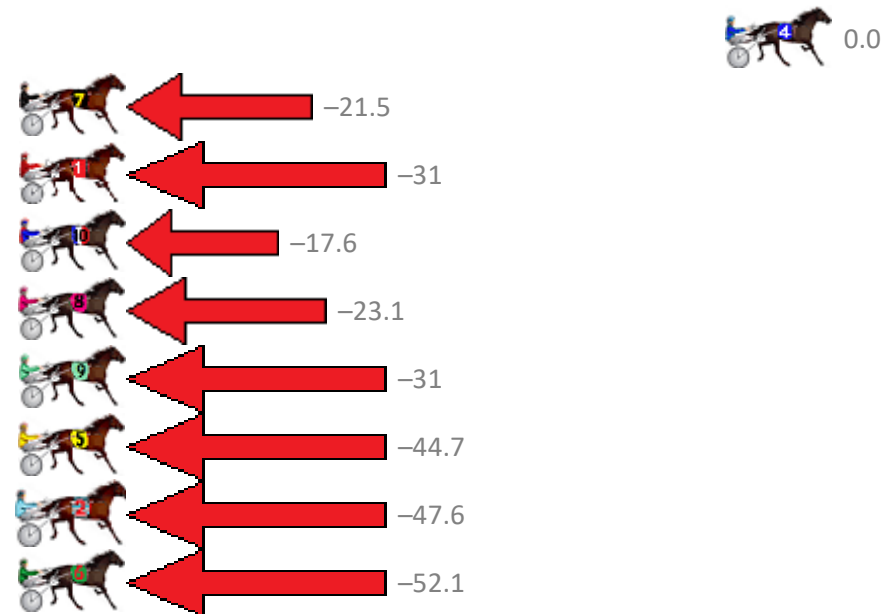

Redcliffe Race 6 Distance 2040m

Sunday, 30 June 2019

Gross Time: 2:30.20 MileRate: 1:58.50 LeadTime: 31.70s First Qtr: 31.30s Second Qtr: 30.60s Third Qtr: 28.40s Fourth Qtr: 28.20s

NoHorse	Plc	Margin	Time	800Time (W)	400 Time (W)
4 BILL HALEY	1	0.0m	2:30.20	56.60s (0)	28.20s (0)
7 TROUBLESOME DAVE	2	30.7m	2:32.36	58.12s (0)	29.53s (0)
1 RARING TO GO	3	35.0m	2:32.67	58.78s (0)	30.15s (0)
10 THUNDER MAC	4	35.8m	2:32.72	57.85s (1)	29.19s (0)
8 WILLS	5	36.7m	2:32.79	58.23s (0)	29.65s (0)
9 OHOKA COOPER	6	43.0m	2:33.23	58.79s (1)	29.96s (1)
5 SIR SEMPER FIDELIS	7	47.7m	2:33.56	59.76s (1)	30.93s (1)
2 WRITEABOUTCHELSEA	8	54.8m	2:34.06	59.97s (1)	31.12s (1)
6 GOODTIME SLATER	9	57.7m	2:34.27	60.29s (2)	31.24s (2)

Finish Position and metres gained from 800m

Sectionals
Powered by

PJ Harness Analyser
Master harness racing with the power of sectionals
Owners, Trainers and Punters - Check out what's new at www.pjdata.com.au

The Racing Queensland Board (trading as Racing Queensland) and provider are not responsible for the completeness or accuracy of any of the information contained herein, and makes no representations about its suitability for any purpose.