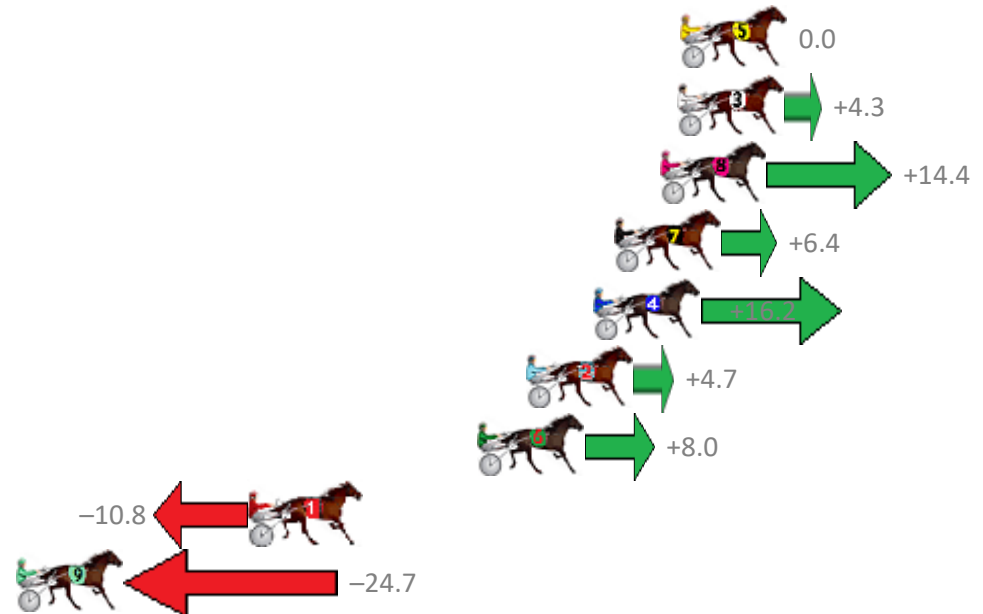

Redcliffe Race 5 Distance 2040m

Thursday, 4 July 2019

Gross Time: 2:30.30 MileRate: 1:58.60 LeadTime: 30.50s First Qtr: 29.80s Second Qtr: 30.40s Third Qtr: 29.60s Fourth Qtr: 30.00s

NoHorse	Plc	Margin	Time	800Time (W)	400 Time (W)
5 TAXI METER	1	0.0m	2:30.30	59.60s (0)	30.00s (0)
3 DYNAMIC DEEJAY	2	0.1m	2:30.31	59.28s (0)	29.68s (0)
8 BACK PAGE NEWS	3	0.8m	2:30.36	58.53s (1)	29.24s (3)
7 KURAHAUPO GAMBLER	4	2.6m	2:30.50	59.12s (0)	29.55s (0)
4 ALWAYS AT NIGHT	5	3.4m	2:30.56	58.39s (1)	29.85s (2)
2 RITCHIE BEE	6	6.1m	2:30.76	59.25s (1)	29.24s (2)
6 ELMAUR JOY	7	8.0m	2:30.90	59.00s (2)	30.54s (1)
1 WEASEL	8	17.0m	2:31.57	60.40s (1)	30.45s (2)
9 ARES	9	26.3m	2:32.27	61.44s (1)	31.34s (1)

Finish Position and metres gained from 800m

Sectionals
Powered by

PJ Harness Analyser
Master harness racing with the power of sectionals
Owners, Trainers and Punters - Check out what's new at www.pjdata.com.au

The Racing Queensland Board (trading as Racing Queensland) and provider are not responsible for the completeness or accuracy of any of the information contained herein, and makes no representations about its suitability for any purpose.