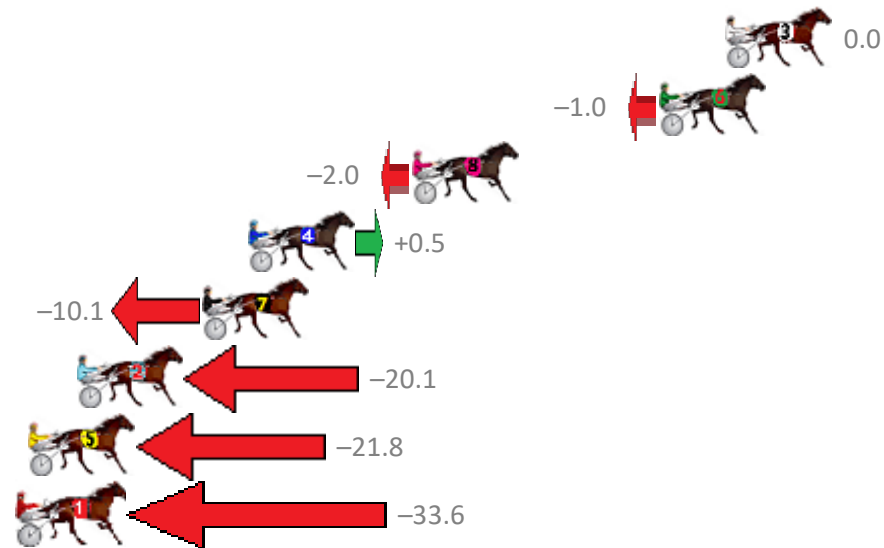

Finish Position and metres gained from 800m

Sectionals  
Powered by

**PJ Harness Analyser**  
Master harness racing with the power of sectionals  
Owners, Trainers and Punters - Check out what's new at [www.pjdata.com.au](http://www.pjdata.com.au)