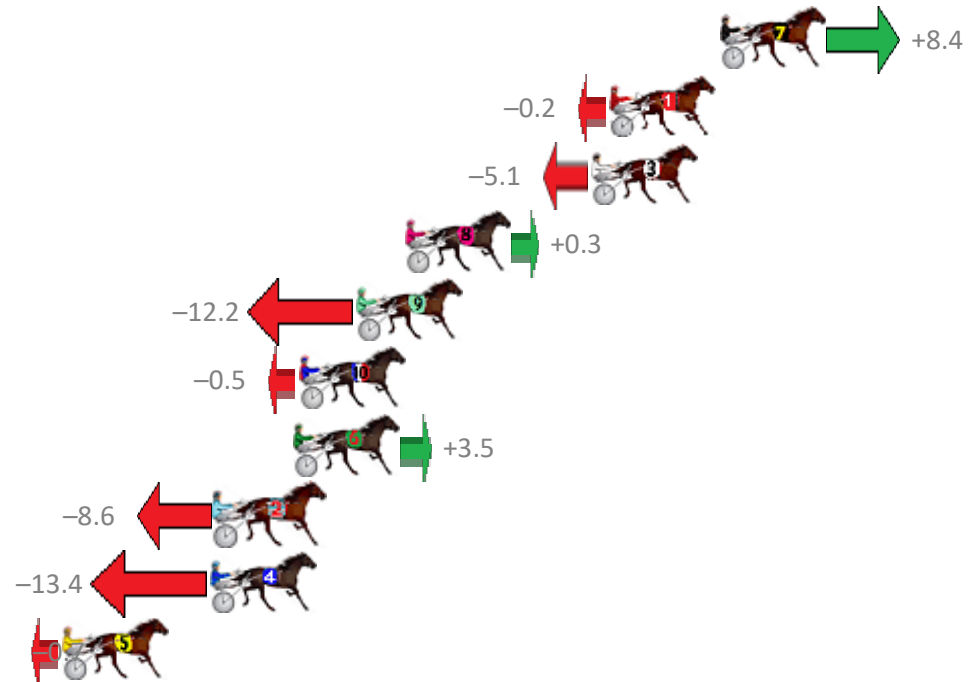

Redcliffe Race 4 Distance 1780m

Thursday, 4 July 2019

Gross Time: 2:10.40 MileRate: 1:57.90 LeadTime: 11.50s First Qtr: 30.90s Second Qtr: 29.70s Third Qtr: 28.70s Fourth Qtr: 29.60s

NoHorse	Plc	Margin	Time	800Time (W)	400 Time (W)
7 NICOPOLIS	1	0.0m	2:10.40	57.69s (0)	28.93s (0)
1 DOWNTOWN LUCCA	2	4.4m	2:10.73	58.31s (0)	29.59s (0)
3 MAYWYN NO REGRETS	3	5.1m	2:10.78	58.67s (0)	29.98s (0)
8 TELLELLA	4	12.5m	2:11.32	58.28s (0)	29.50s (0)
9 HIGH ON MONTANA	5	14.4m	2:11.47	59.19s (1)	30.38s (1)
10 IMPETUOSO	6	16.7m	2:11.64	58.34s (1)	29.81s (2)
6 COAST WARNING	7	16.9m	2:11.65	58.04s (1)	29.52s (2)
2 FUI FUI	8	20.0m	2:11.88	58.93s (1)	30.13s (1)
4 CANDYFLOSS	9	20.2m	2:11.89	59.28s (1)	30.49s (1)
5 ZED EXPRESS	10	26.1m	2:12.33	58.35s (1)	30.13s (1)

Finish Position and metres gained from 800m

Sectionals
Powered by

PJ Harness Analyser
Master harness racing with the power of sectionals
Owners, Trainers and Punters - Check out what's new at www.pjdata.com.au

The Racing Queensland Board (trading as Racing Queensland) and provider are not responsible for the completeness or accuracy of any of the information contained herein, and makes no representations about its suitability for any purpose.