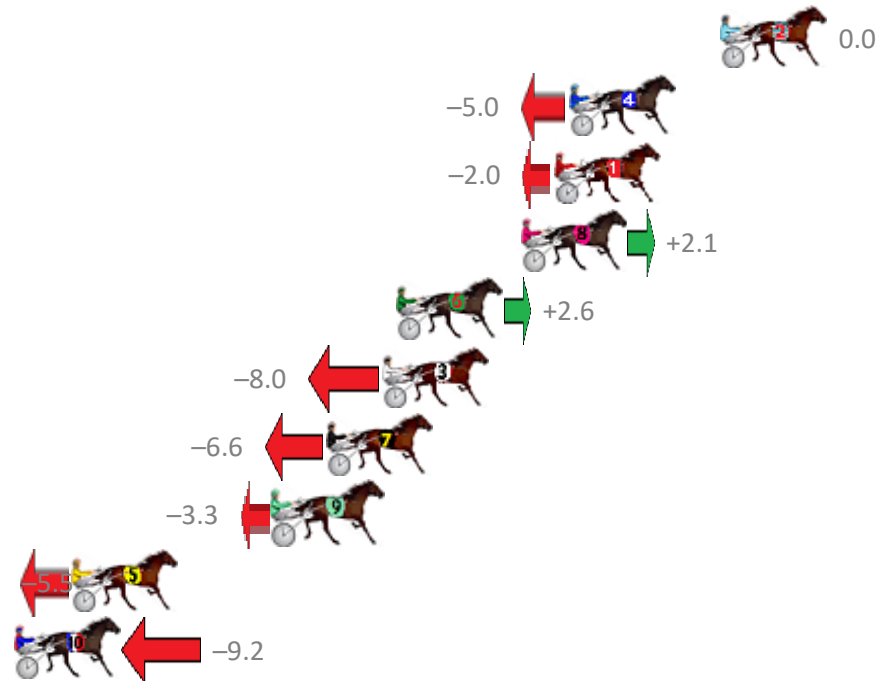

Redcliffe Race 8 Distance 1780m

Thursday, 4 July 2019

Gross Time: 2:09.80 MileRate: 1:57.40 LeadTime: 11.70s First Qtr: 30.90s Second Qtr: 30.70s Third Qtr: 28.70s Fourth Qtr: 27.80s

NoHorse	Plc	Margin	Time	800Time (W)	400 Time (W)
2 MAFUTA VAUTIN	1	0.0m	2:09.80	56.50s (0)	27.80s (0)
4 SOMEMONDOSOMEW	2	6.0m	2:10.22	56.85s (1)	28.05s (1)
1 LOCHINVER	3	6.6m	2:10.26	56.64s (0)	27.97s (0)
8 ITS JUST KENNY	4	7.9m	2:10.35	56.35s (1)	27.63s (2)
6 SWEET AS CANDY	5	12.8m	2:10.69	56.32s (1)	27.63s (2)
3 ZAC MAC	6	13.4m	2:10.73	57.06s (1)	28.23s (1)
7 THE NEXT STAR	7	15.6m	2:10.88	56.97s (0)	28.27s (0)
9 KARLOO MAC	8	17.7m	2:11.03	56.73s (0)	28.06s (0)
5 DRIVE THE DREAM	9	25.7m	2:11.59	56.89s (1)	28.17s (1)
10 IDEAL SITUATION	10	28.4m	2:11.77	57.15s (0)	28.48s (0)

Finish Position and metres gained from 800m

Sectionals
Powered by

PJ Harness Analyser
Master harness racing with the power of sectionals
Owners, Trainers and Punters - Check out what's new at www.pjdata.com.au

The Racing Queensland Board (trading as Racing Queensland) and provider are not responsible for the completeness or accuracy of any of the information contained herein, and makes no representations about its suitability for any purpose.