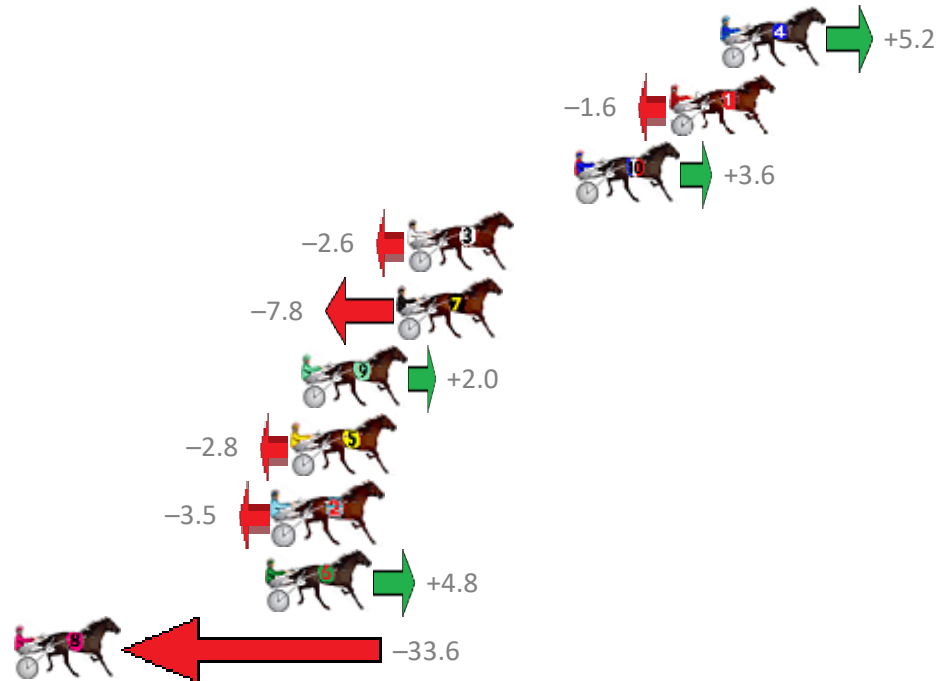

Redcliffe Race 9 Distance 1780m

Thursday, 4 July 2019

Gross Time: 2:09.10 MileRate: 1:56.70 LeadTime: 11.50s First Qtr: 29.90s Second Qtr: 30.20s Third Qtr: 29.10s Fourth Qtr: 28.40s

NoHorse	Plc	Margin	Time	800Time (W)	400 Time (W)
4 TROUBLESOME DAVE	1	0.0m	2:09.10	57.13s (1)	27.78s (2)
1 THE IDEAL DANCER	2	2.0m	2:09.24	57.62s (0)	28.54s (0)
10 LURAH	3	5.8m	2:09.51	57.24s (0)	28.05s (0)
3 CAVALRYMAN	4	12.4m	2:09.98	57.69s (1)	28.31s (2)
7 JUST ROKIN	5	12.8m	2:10.01	58.06s (0)	28.90s (0)
9 MY SECRET TORQUE	6	16.6m	2:10.28	57.36s (1)	28.02s (1)
5 PROJECTILE	7	17.0m	2:10.31	57.70s (0)	28.46s (0)
2 PERFECT JESSE	8	17.7m	2:10.36	57.75s (1)	28.38s (2)
6 STEVIE DEE	9	18.0m	2:10.38	57.15s (1)	27.93s (0)
8 TASSINI	10	33.6m	2:11.49	59.92s (1)	30.36s (1)

Finish Position and metres gained from 800m

Sectionals
Powered by

PJ Harness Analyser
Master harness racing with the power of sectionals
Owners, Trainers and Punters - Check out what's new at www.pjdata.com.au

The Racing Queensland Board (trading as Racing Queensland) and provider are not responsible for the completeness or accuracy of any of the information contained herein, and makes no representations about its suitability for any purpose.