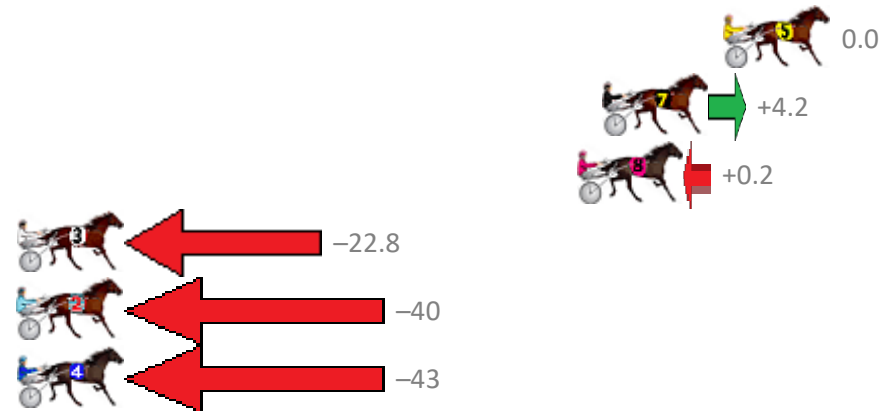

Redcliffe Race 3 Distance 1780m

Thursday, 4 July 2019

Gross Time: 2:11.40 MileRate: 1:58.80 LeadTime: 11.80s First Qtr: 30.50s Second Qtr: 30.70s Third Qtr: 29.10s Fourth Qtr: 29.30s

NoHorse	Plc	Margin	Time	800Time (W)	400 Time (W)
5 MEGA STAR	1	0.0m	2:11.40	58.40s (1)	29.30s (1)
7 BONNIES CAM	2	4.8m	2:11.75	58.09s (1)	28.90s (2)
8 GIRL ON THE GO	3	5.8m	2:11.82	58.39s (0)	29.33s (0)
3 ARCHILLES	4	33.4m	2:13.85	60.06s (0)	30.93s (0)
2 A BETTER CHANCE	5	40.8m	2:14.39	61.29s (0)	32.27s (0)
4 FAVOURITEHIGHLIGHT	6	46.8m	2:14.83	61.51s (1)	32.29s (1)

Finish Position and metres gained from 800m

Sectionals
Powered by

PJ Harness Analyser
Master harness racing with the power of sectionals
Owners, Trainers and Punters - Check out what's new at www.pjdata.com.au

The Racing Queensland Board (trading as Racing Queensland) and provider are not responsible for the completeness or accuracy of any of the information contained herein, and makes no representations about its suitability for any purpose.