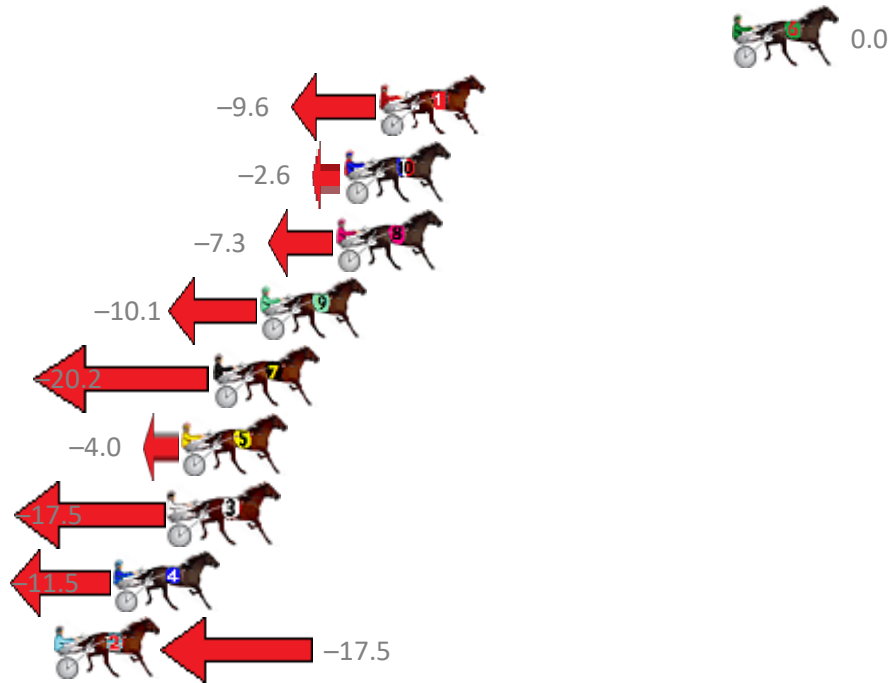

Redcliffe Race 7 Distance 1780m

Thursday, 4 July 2019

Gross Time: 2:11.50 MileRate: 1:58.90 LeadTime: 11.20s First Qtr: 31.90s Second Qtr: 32.50s Third Qtr: 28.10s Fourth Qtr: 27.80s

NoHorse	Plc	Margin	Time	800Time (W)	400 Time (W)
6 HEZ RAZOR SHARP	1	0.0m	2:11.50	55.90s (0)	27.80s (0)
1 MISTERRIODEJANEIRO	2	14.0m	2:12.47	56.57s (0)	28.30s (0)
10 INVITE ONLY	3	15.4m	2:12.57	56.08s (2)	27.83s (2)
8 THUNDER MAC	4	15.7m	2:12.59	56.41s (2)	28.20s (2)
9 THE HARLEM HAMMER	5	18.7m	2:12.80	56.61s (0)	28.34s (0)
7 SUBTLE ADVICE	6	20.6m	2:12.93	57.31s (1)	29.00s (1)
5 COMIGAL	7	21.8m	2:13.02	56.18s (1)	27.91s (1)
3 OUR BUSCEMI	8	22.3m	2:13.05	57.12s (1)	28.71s (1)
4 THE GUN ROCKSTAR	9	24.5m	2:13.20	56.70s (0)	28.42s (0)
2 HOT DOGMA	10	26.9m	2:13.37	57.12s (1)	28.64s (1)

Finish Position and metres gained from 800m

Sectionals
Powered by

PJ Harness Analyser
Master harness racing with the power of sectionals
Owners, Trainers and Punters - Check out what's new at www.pjdata.com.au

The Racing Queensland Board (trading as Racing Queensland) and provider are not responsible for the completeness or accuracy of any of the information contained herein, and makes no representations about its suitability for any purpose.