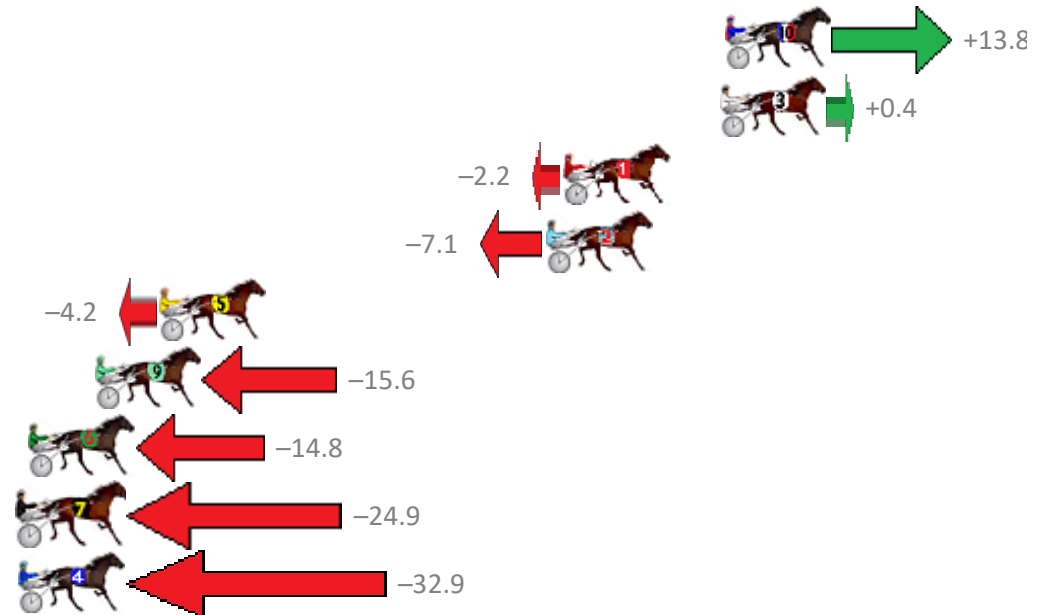

Redcliffe Race 6 Distance 1780m

Thursday, 4 July 2019

Gross Time: 2:11.40 MileRate: 1:58.80 LeadTime: 11.10s First Qtr: 30.90s Second Qtr: 31.20s Third Qtr: 29.10s Fourth Qtr: 29.10s

NoHorse	Plc	Margin	Time	800Time (W)	400 Time (W)
10 WEE JIMMY	1	0.0m	2:11.40	57.20s (1)	28.78s (1)
3 MATRON JUJON	2	0.2m	2:11.41	58.17s (1)	29.11s (1)
1 FORTES IN FIDE	3	6.4m	2:11.87	58.36s (0)	29.23s (0)
2 EPIRUS BOY	4	7.1m	2:11.92	58.72s (0)	29.59s (0)
5 FAMOUS SHOES	5	22.4m	2:13.03	58.51s (1)	30.00s (2)
9 DEADLY ROCKER	6	25.0m	2:13.22	59.33s (1)	29.81s (2)
6 DASHING HANNAH	7	27.6m	2:13.41	59.28s (0)	29.68s (0)
7 PURPLE SHADES	8	33.5m	2:13.84	60.01s (0)	30.52s (0)
4 WILLSINTOWN	9	37.9m	2:14.16	60.59s (1)	30.97s (1)

Finish Position and metres gained from 800m

Sectionals
Powered by

PJ Harness Analyser
Master harness racing with the power of sectionals
Owners, Trainers and Punters - Check out what's new at www.pjdata.com.au

The Racing Queensland Board (trading as Racing Queensland) and provider are not responsible for the completeness or accuracy of any of the information contained herein, and makes no representations about its suitability for any purpose.