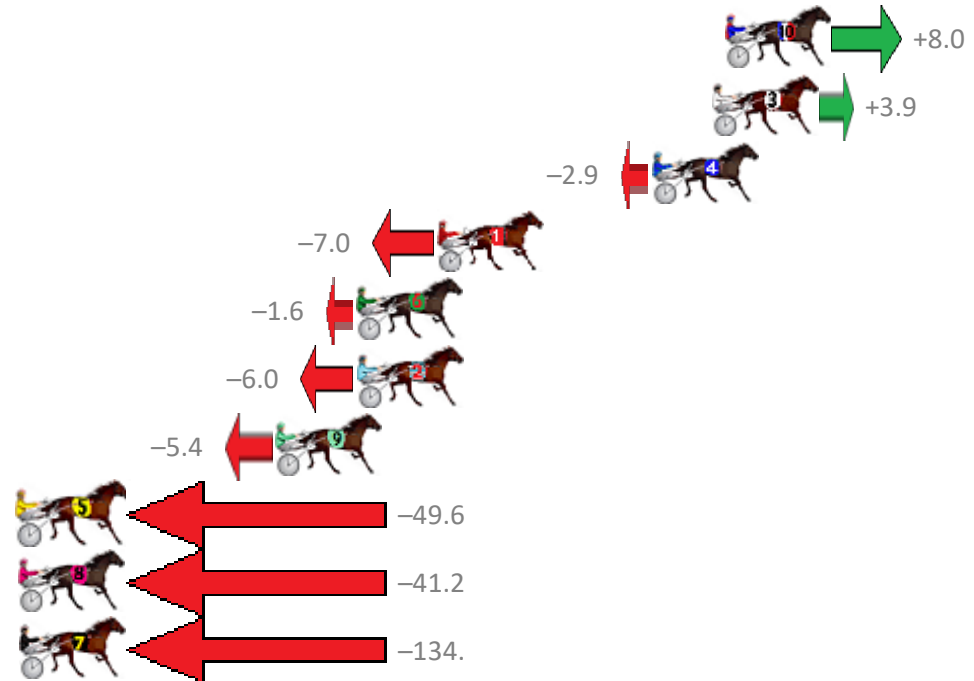

Redcliffe Race 2 Distance 1780m

Thursday, 4 July 2019

Gross Time: 2:11.60 MileRate: 1:59.00 LeadTime: 11.40s First Qtr: 29.70s Second Qtr: 31.30s Third Qtr: 28.90s Fourth Qtr: 30.30s

NoHorse	Plc	Margin	Time	800Time (W)	400 Time (W)
10 NIKALONG HENRY	1	0.0m	2:11.60	58.61s (2)	29.32s (2)
3 BRONZE ECSTASY	2	0.5m	2:11.64	58.91s (1)	30.13s (1)
4 MEGIDDO	3	2.9m	2:11.82	59.41s (0)	30.52s (0)
1 ROCK THE HOUSE	4	11.4m	2:12.46	59.72s (0)	30.80s (0)
6 DARTESIAN	5	14.6m	2:12.71	59.32s (0)	30.03s (0)
2 MANOFLISA	6	14.6m	2:12.71	59.64s (0)	30.45s (0)
9 AROONA	7	17.8m	2:12.95	59.60s (2)	30.22s (2)
5 WECANONLYHOPE	8	49.6m	2:15.36	62.87s (1)	32.83s (1)
8 LIGHTHORSE	9	49.8m	2:15.37	62.25s (1)	32.53s (1)
7 FORTYFIVE ROCK	10	151.4m	2:23.07	69.16s (1)	38.59s (0)

Finish Position and metres gained from 800m

Sectionals
Powered by

PJ Harness Analyser
Master harness racing with the power of sectionals
Owners, Trainers and Punters - Check out what's new at www.pjdata.com.au

The Racing Queensland Board (trading as Racing Queensland) and provider are not responsible for the completeness or accuracy of any of the information contained herein, and makes no representations about its suitability for any purpose.