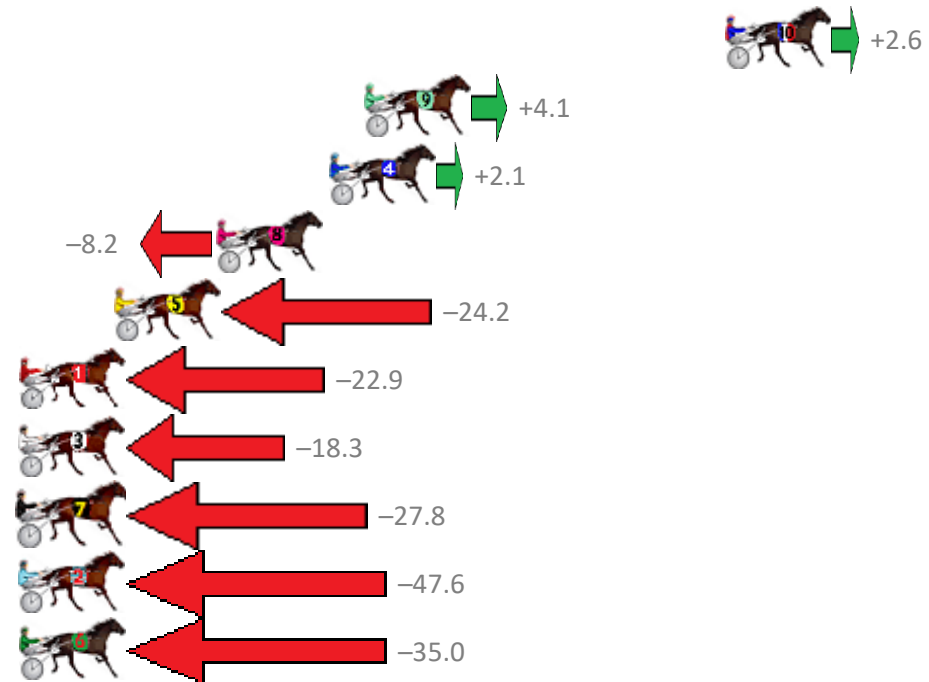

Redcliffe Race 2 Distance 1780m

Sunday, 14 July 2019

Gross Time: 2:11.90 MileRate: 1:59.30 LeadTime: 11.70s First Qtr: 29.30s Second Qtr: 31.50s Third Qtr: 29.50s Fourth Qtr: 29.90s

No	Horse	Plc	Margin	Time	800Time (W)	400 Time (W)
10	INDYS APPROVAL	1	0.0m	2:11.90	59.21s (1)	29.90s (1)
9	LIVING FREE	2	14.3m	2:12.97	59.10s (2)	30.19s (2)
4	FEELING CLASSY	3	15.7m	2:13.07	59.24s (1)	29.88s (2)
8	BAMBOLE NERE	4	20.2m	2:13.41	60.01s (1)	31.01s (1)
5	GIGANTIC JASPER	5	24.2m	2:13.71	61.20s (0)	31.56s (0)
1	LIGHTHORSE	6	28.7m	2:14.05	61.10s (0)	31.42s (0)
3	PEGGY STARDUST	7	34.1m	2:14.45	60.76s (0)	30.74s (1)
7	DARTESIAN	8	38.6m	2:14.79	61.46s (0)	31.44s (0)
2	BRONSKI BABY	9	55.4m	2:16.04	62.93s (1)	32.95s (1)
6	FORTYFIVE ROCK	10	59.2m	2:16.33	62.00s (0)	31.48s (0)

Finish Position and metres gained from 800m

Sectionals
Powered by

PJ Harness Analyser
Master harness racing with the power of sectionals
Owners, Trainers and Punters - Check out what's new at www.pjdata.com.au

The Racing Queensland Board (trading as Racing Queensland) and provider are not responsible for the completeness or accuracy of any of the information contained herein, and makes no representations about its suitability for any purpose.