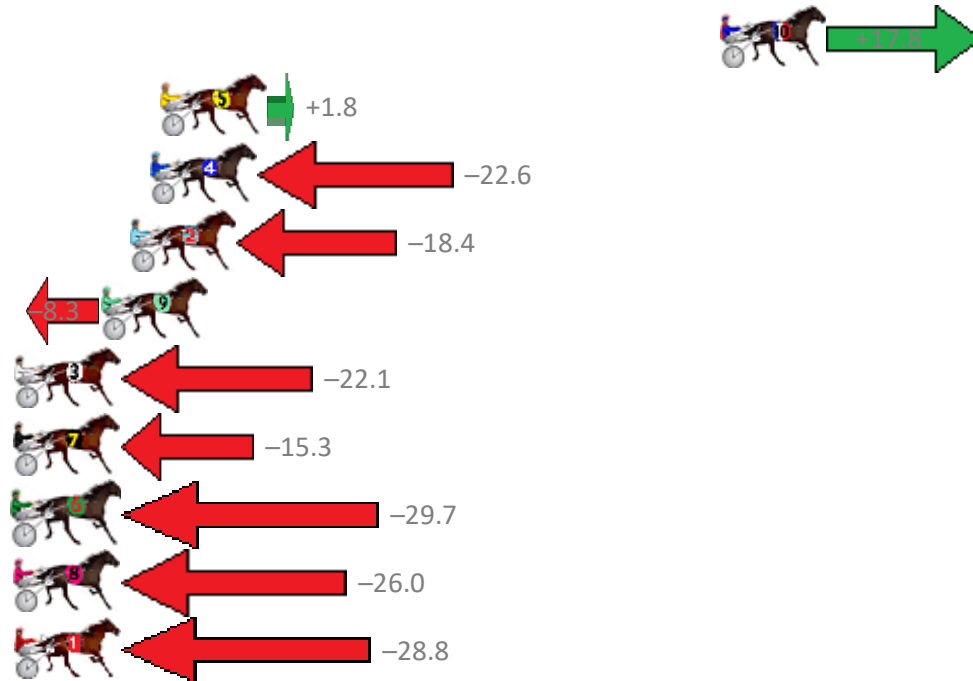

Redcliffe Race 1 Distance 1780m

Sunday, 14 July 2019

Gross Time: 2:11.00 MileRate: 1:58.50 LeadTime: 11.60s First Qtr: 30.30s Second Qtr: 30.50s Third Qtr: 28.80s Fourth Qtr: 29.80s

NoHorse	Plc	Margin	Time	800Time (W)	400 Time (W)
10 COAST WARNING	1	0.0m	2:11.00	57.30s (2)	29.80s (1)
5 REDDY FIRE	2	22.2m	2:12.65	58.47s (2)	30.72s (2)
4 GRINYDONTCHA	3	22.6m	2:12.68	60.26s (0)	30.98s (0)
2 WRITEABOUTCHELSEA	4	23.4m	2:12.74	59.95s (0)	30.71s (0)
9 CROCODILE PRINCESS	5	24.5m	2:12.83	59.21s (1)	30.39s (2)
3 WAVEDANCER	6	29.3m	2:13.18	60.22s (1)	30.85s (1)
7 ZORRO BROMAC	7	30.5m	2:13.27	59.72s (0)	30.48s (0)
6 ELZBOY	8	32.3m	2:13.41	60.78s (1)	31.45s (1)
8 DASHING HANNAH	9	37.4m	2:13.79	60.50s (1)	31.10s (1)
1 PURPLE SHADES	10	39.0m	2:13.91	60.71s (0)	31.51s (0)

Finish Position and metres gained from 800m

Sectionals
Powered by

PJ Harness Analyser
Master harness racing with the power of sectionals
Owners, Trainers and Punters - Check out what's new at www.pjdata.com.au

The Racing Queensland Board (trading as Racing Queensland) and provider are not responsible for the completeness or accuracy of any of the information contained herein, and makes no representations about its suitability for any purpose.