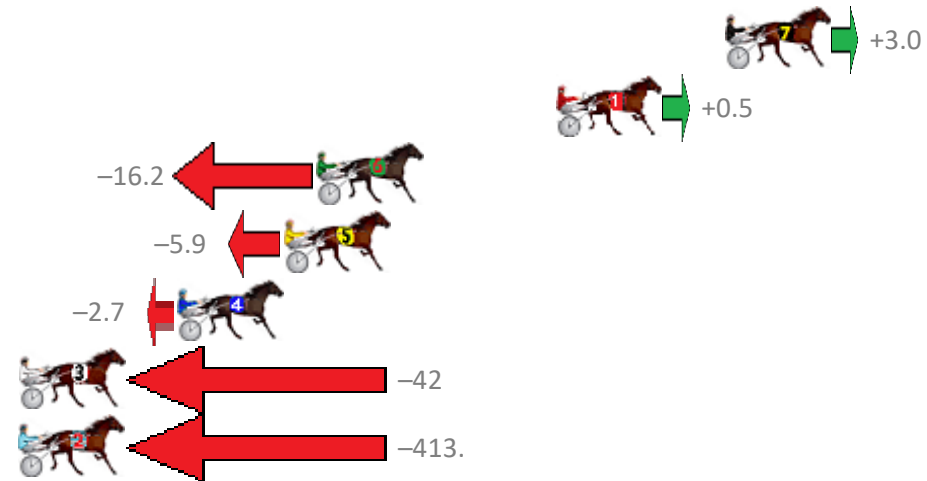

Redcliffe Race 8 Distance 2280m

Sunday, 14 July 2019

Gross Time: 2:52.80 MileRate: 2:00.90 LeadTime: 53.30s First Qtr: 29.00s Second Qtr: 30.30s Third Qtr: 30.00s Fourth Qtr: 30.20s

NoHorse	Plc	Margin	Time	800Time (W)	400 Time (W)
7 LIFES BLACK	1	0.0m	2:52.80	59.97s (1)	30.20s (1)
1 DONT CALL ME	2	6.7m	2:53.31	60.16s (1)	30.39s (1)
6 WEE JIMMY	3	16.2m	2:54.02	61.42s (0)	31.29s (0)
5 WEASEL	4	17.5m	2:54.12	60.64s (1)	30.65s (1)
4 DOOLITTLE DANDY	5	21.7m	2:54.44	60.40s (0)	30.66s (0)
3 MIRACLESDOAPPEN	6	45.9m	2:56.27	63.29s (0)	32.87s (0)
2 BRONZE ECSTASY	7	427.3m	3:25.06	91.29s (0)	43.59s (0)

Finish Position and metres gained from 800m

Sectionals
Powered by

PJ Harness Analyser
Master harness racing with the power of sectionals
Owners, Trainers and Punters - Check out what's new at www.pjdata.com.au

The Racing Queensland Board (trading as Racing Queensland) and provider are not responsible for the completeness or accuracy of any of the information contained herein, and makes no representations about its suitability for any purpose.