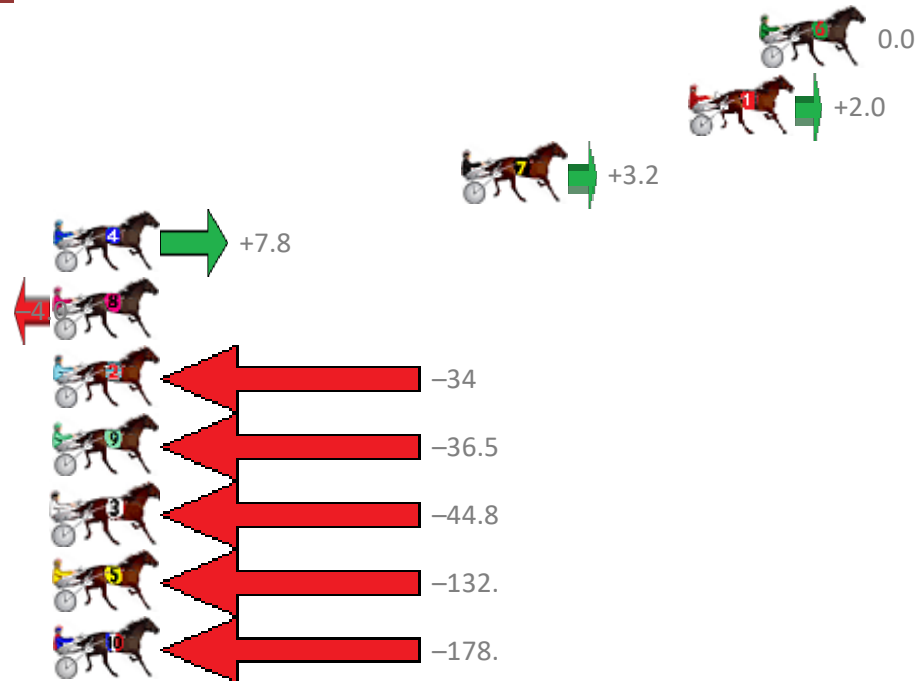

Redcliffe Race 7 Distance 1780m

Sunday, 14 July 2019

Gross Time: 2:12.20 MileRate: 1:59.60 LeadTime: 12.40s First Qtr: 30.30s Second Qtr: 29.70s Third Qtr: 30.00s Fourth Qtr: 29.80s

No	Horse	Plc	Margin	Time	800Time (W)	400 Time (W)
6	CALL ME TRISH	1	0.0m	2:12.20	59.80s (0)	29.80s (0)
1	BEYONSKI	2	2.8m	2:12.41	59.65s (0)	29.64s (0)
7	ASHLEE NITRO	3	11.8m	2:13.08	59.56s (0)	29.87s (0)
4	CANNAN	4	34.2m	2:14.75	59.22s (2)	30.38s (1)
8	BUTCHERFEELGOOD	5	40.2m	2:15.19	60.10s (2)	31.32s (1)
2	PERFECT FEELING	6	62.3m	2:16.84	62.33s (2)	33.35s (1)
9	MYRTLE BEACH	7	65.1m	2:17.05	62.53s (0)	33.10s (0)
3	ANDSOME	8	95.0m	2:19.28	63.15s (0)	30.92s (0)
5	ELITE TORQUE	9	169.8m	2:24.85	69.70s (1)	36.01s (0)
10	IDIOTS DREAM	10	213.5m	2:28.11	73.16s (0)	32.30s (1)

Finish Position and metres gained from 800m

Sectionals
Powered by

PJ Harness Analyser
Master harness racing with the power of sectionals
Owners, Trainers and Punters - Check out what's new at www.pjdata.com.au

The Racing Queensland Board (trading as Racing Queensland) and provider are not responsible for the completeness or accuracy of any of the information contained herein, and makes no representations about its suitability for any purpose.