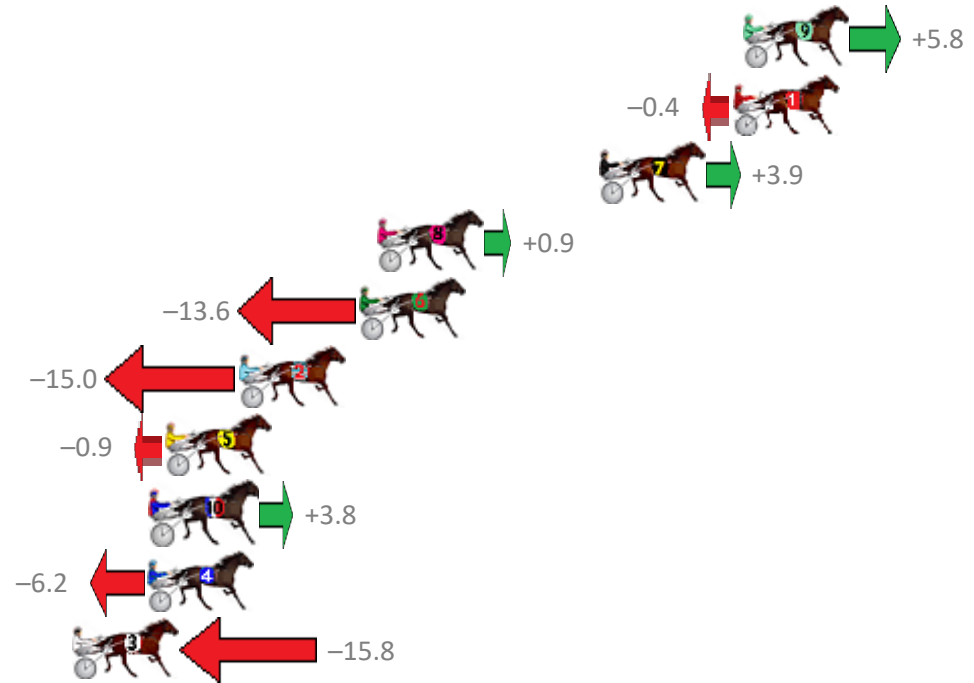

Redcliffe Race 3 Distance 1780m

Sunday, 14 July 2019

Gross Time: 2:10.20 MileRate: 1:57.70 LeadTime: 11.70s First Qtr: 30.20s Second Qtr: 30.00s Third Qtr: 28.70s Fourth Qtr: 29.60s

NoHorse	Plc	Margin	Time	800Time (W)	400 Time (W)
9 SHEZA GALVINATOR	1	0.0m	2:10.20	57.88s (1)	28.87s (2)
1 BIG IN AMERICA	2	0.4m	2:10.23	58.33s (0)	29.63s (0)
7 PROJECTILE	3	5.7m	2:10.62	58.02s (0)	29.15s (1)
8 JENUFLECTION	4	14.5m	2:11.27	58.23s (0)	29.42s (0)
6 CONCENTRATION	5	15.2m	2:11.32	59.29s (1)	30.22s (1)
2 RARING TO GO	6	20.0m	2:11.68	59.39s (0)	30.53s (0)
5 WILLSINTOWN	7	22.9m	2:11.89	58.37s (1)	29.46s (1)
10 BUKTHSYSTEM	8	23.4m	2:11.93	58.02s (1)	29.22s (2)
4 ZENMACH	9	23.6m	2:11.95	58.75s (1)	29.85s (1)
3 COLOMBIAN GOLD	10	26.6m	2:12.17	59.45s (1)	30.43s (2)

Finish Position and metres gained from 800m

Sectionals
Powered by

PJ Harness Analyser
Master harness racing with the power of sectionals
Owners, Trainers and Punters - Check out what's new at www.pjdata.com.au

The Racing Queensland Board (trading as Racing Queensland) and provider are not responsible for the completeness or accuracy of any of the information contained herein, and makes no representations about its suitability for any purpose.