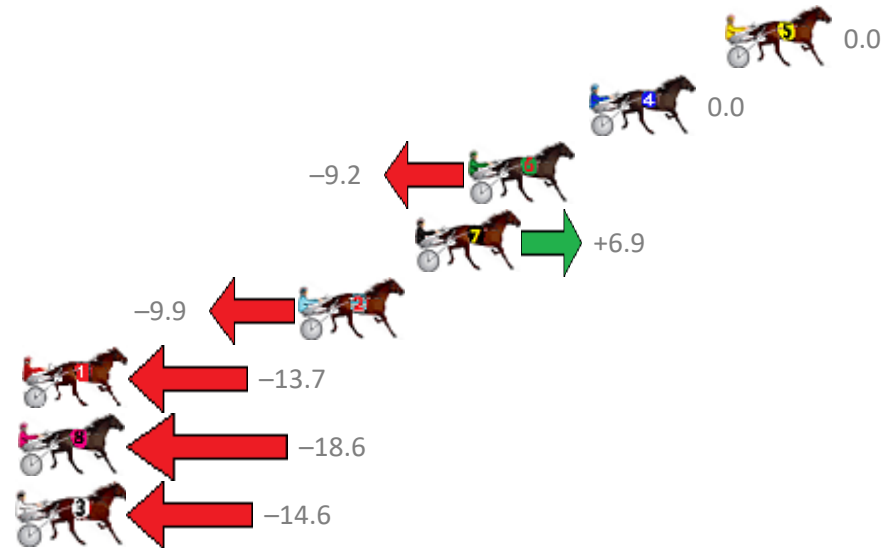

Redcliffe Race 6 Distance 1780m

Sunday, 14 July 2019

Gross Time: 2:12.70 MileRate: 2:00.00 LeadTime: 11.60s First Qtr: 30.60s Second Qtr: 30.80s Third Qtr: 30.00s Fourth Qtr: 29.70s

NoHorse	Plc	Margin	Time	800Time (W)	400 Time (W)
5 MALIBU DREAM	1	0.0m	2:12.70	59.70s (0)	29.70s (0)
4 OUR MASQUERADE	2	5.4m	2:13.10	59.70s (0)	29.71s (0)
6 HALLY GUINEVERE	3	10.2m	2:13.46	60.39s (1)	30.32s (1)
7 PAQUIN	4	12.3m	2:13.61	59.19s (0)	29.62s (1)
2 BLACKJEWEL	5	16.9m	2:13.95	60.44s (1)	30.32s (1)
1 ITMIGHTBEYOU	6	27.9m	2:14.77	60.72s (0)	30.85s (0)
8 TORQUE TO THE MAX	7	29.8m	2:14.91	61.09s (1)	31.24s (2)
3 ZARA ZARA REIGN	8	30.6m	2:14.97	60.79s (1)	30.80s (2)

Finish Position and metres gained from 800m

Sectionals
Powered by

PJ Harness Analyser
Master harness racing with the power of sectionals
Owners, Trainers and Punters - Check out what's new at www.pjdata.com.au

The Racing Queensland Board (trading as Racing Queensland) and provider are not responsible for the completeness or accuracy of any of the information contained herein, and makes no representations about its suitability for any purpose.