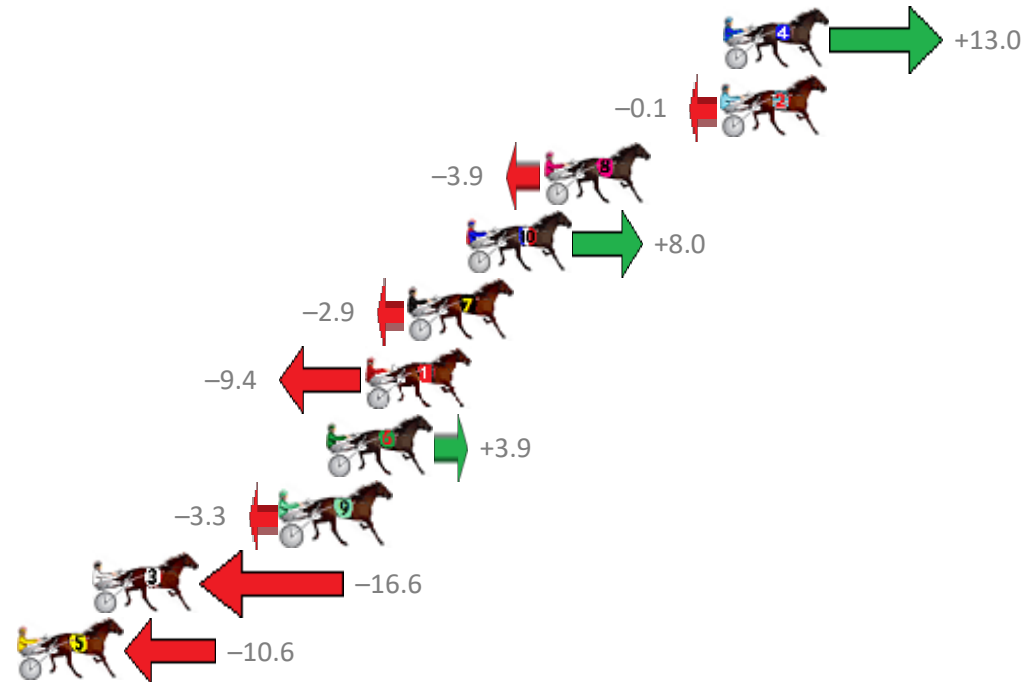

Redcliffe Race 5 Distance 1780m

Sunday, 14 July 2019

Gross Time: 2:15.60 MileRate: 2:02.60 LeadTime: 12.00s First Qtr: 31.30s Second Qtr: 33.60s Third Qtr: 29.40s Fourth Qtr: 29.30s

NoHorse	Plc	Margin	Time	800Time (W)	400 Time (W)
4 GIVE ME FIFTY	1	0.0m	2:15.60	57.75s (1)	28.27s (2)
2 MOONLIGHT BUTCHER	2	0.1m	2:15.61	58.71s (0)	29.31s (0)
8 GOOD BOY OLIVER	3	7.1m	2:16.12	58.99s (1)	29.53s (1)
10 HOLDINGNO CURRENCY	4	10.2m	2:16.35	58.11s (1)	28.66s (2)
7 CHUMP CHOP	5	12.5m	2:16.52	58.91s (0)	29.12s (0)
1 BLUE SHARD	6	14.2m	2:16.64	59.39s (0)	29.45s (1)
6 ITS YOU NOT ME	7	15.7m	2:16.75	58.41s (0)	28.71s (2)
9 MANOFLISA	8	17.5m	2:16.88	58.94s (0)	29.22s (1)
3 ROCK THE HOUSE	9	25.0m	2:17.43	59.92s (1)	30.44s (2)
5 DOOLITTLE DOOFY	10	33.4m	2:18.05	59.48s (1)	29.48s (1)

Finish Position and metres gained from 800m

Sectionals
Powered by

PJ Harness Analyser
Master harness racing with the power of sectionals
Owners, Trainers and Punters - Check out what's new at www.pjdata.com.au

The Racing Queensland Board (trading as Racing Queensland) and provider are not responsible for the completeness or accuracy of any of the information contained herein, and makes no representations about its suitability for any purpose.