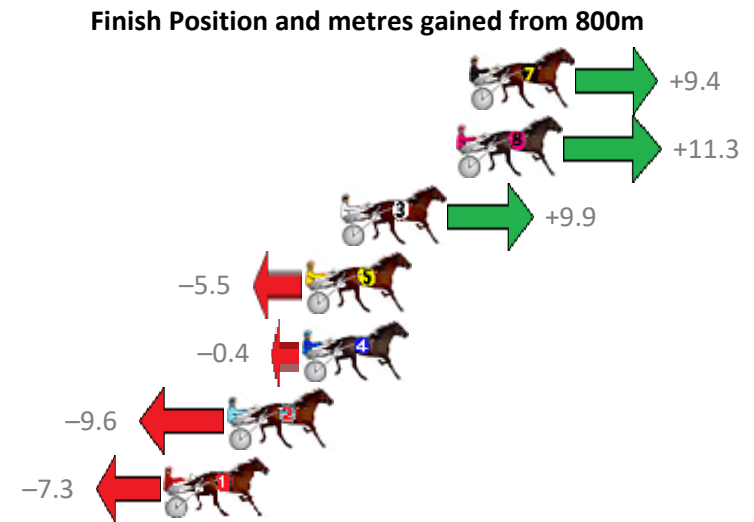

Redcliffe Race 4 Distance 2040m

Sunday, 14 July 2019

Gross Time: 2:31.90 MileRate: 1:59.80 LeadTime: 30.60s First Qtr: 31.50s Second Qtr: 31.30s Third Qtr: 28.40s Fourth Qtr: 30.10s

NoHorse	Plc	Margin	Time	800Time (W)	400 Time (W)
7 THE IDEAL DANCER	1	0.0m	2:31.90	57.81s (0)	29.36s (0)
8 LURAH	2	0.5m	2:31.94	57.67s (1)	29.23s (1)
3 VADER	3	5.1m	2:32.28	57.78s (0)	29.29s (0)
5 ALWAYS IN COMMAND	4	6.5m	2:32.39	58.90s (1)	30.50s (1)
4 MISTER HART	5	6.6m	2:32.40	58.53s (1)	30.05s (1)
2 STEVIE DEE	6	9.6m	2:32.62	59.20s (0)	30.82s (0)
1 KYMS BOY	7	12.1m	2:32.81	59.03s (0)	30.59s (0)

Sectionals
Powered by

PJ Harness Analyser
Master harness racing with the power of sectionals
Owners, Trainers and Punters - Check out what's new at www.pjdata.com.au

The Racing Queensland Board (trading as Racing Queensland) and provider are not responsible for the completeness or accuracy of any of the information contained herein, and makes no representations about its suitability for any purpose.