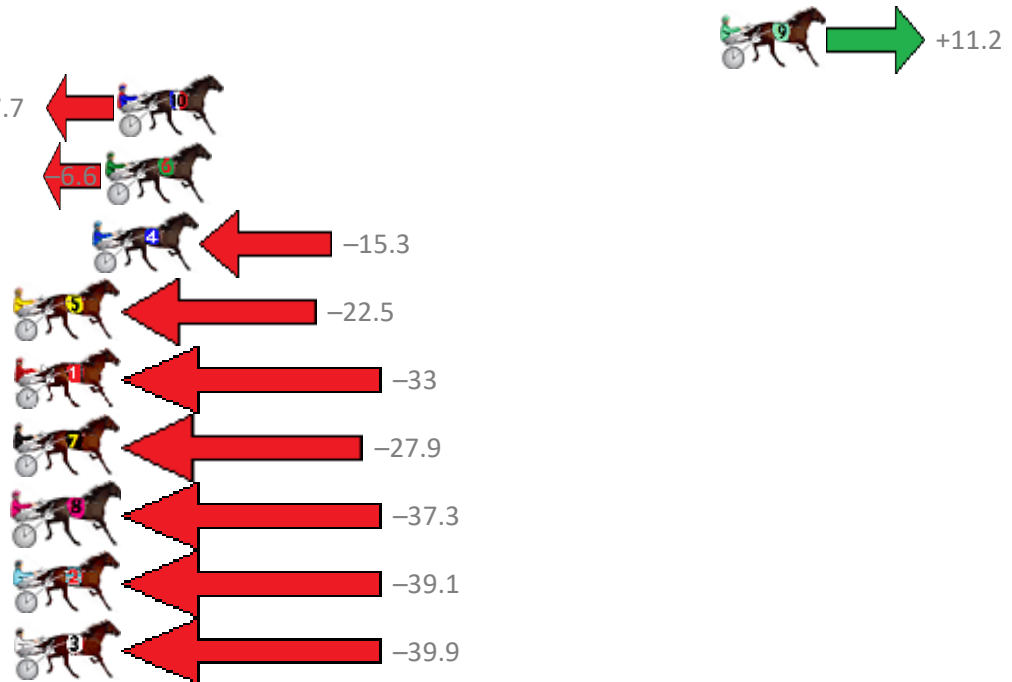

Redcliffe Race 2 Distance 2040m

Friday, 26 July 2019

Gross Time: 2:27.70 MileRate: 1:56.50 LeadTime: 30.50s First Qtr: 30.10s Second Qtr: 29.60s Third Qtr: 29.20s Fourth Qtr: 28.30s

NoHorse	Plc	Margin	Time	800Time (W)	400 Time (W)
9 STUDLEIGH STRIDE	1	0.0m	2:27.70	56.69s (2)	28.27s (2)
10 THUNDER MAC	2	23.9m	2:29.39	58.05s (2)	29.64s (2)
6 TROUBLESOME DAVE	3	24.4m	2:29.43	57.97s (1)	29.30s (2)
4 ITSMEGS	4	24.9m	2:29.46	58.60s (1)	29.37s (1)
5 ALWAYS AT NIGHT	5	36.5m	2:30.28	59.12s (0)	29.88s (1)
1 HOLDINGNO CURRENCY	6	36.6m	2:30.29	59.81s (0)	30.48s (0)
7 FORTES IN FIDE	7	37.3m	2:30.34	59.51s (0)	30.22s (0)
8 MAJESTIC KIWI	8	37.5m	2:30.35	60.18s (1)	30.87s (1)
2 STUDLEIGH WILL	9	39.1m	2:30.47	60.31s (0)	31.07s (0)
3 BRIAN WHO	10	44.5m	2:30.85	60.37s (1)	31.05s (1)

Finish Position and metres gained from 800m

Sectionals
Powered by

PJ Harness Analyser
Master harness racing with the power of sectionals
Owners, Trainers and Punters - Check out what's new at www.pjdata.com.au

The Racing Queensland Board (trading as Racing Queensland) and provider are not responsible for the completeness or accuracy of any of the information contained herein, and makes no representations about its suitability for any purpose.