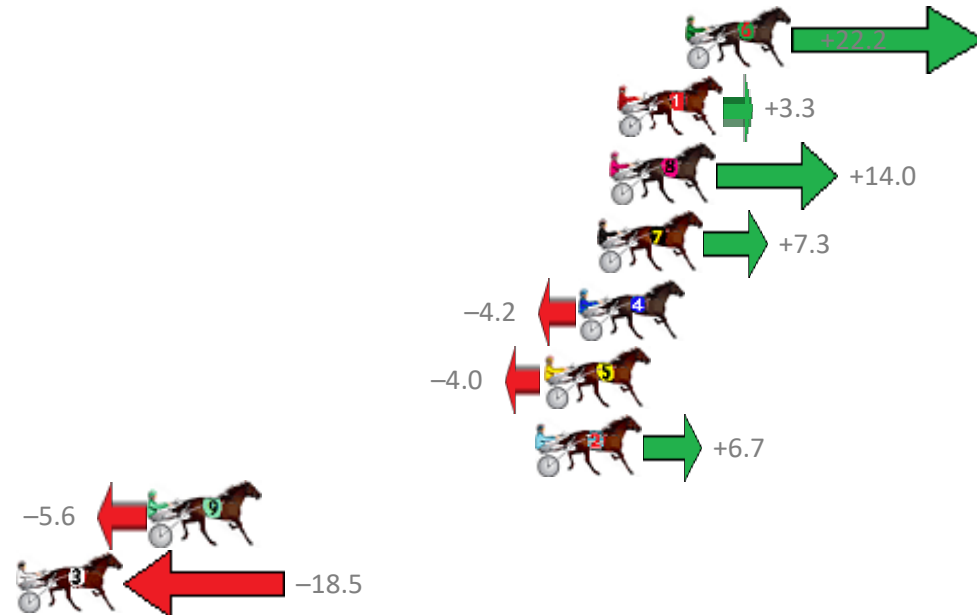

Finish Position and metres gained from 800m

Sectionals  
Powered by

**PJ Harness Analyser**  
Master harness racing with the power of sectionals  
Owners, Trainers and Punters - Check out what's new at [www.pjdata.com.au](http://www.pjdata.com.au)