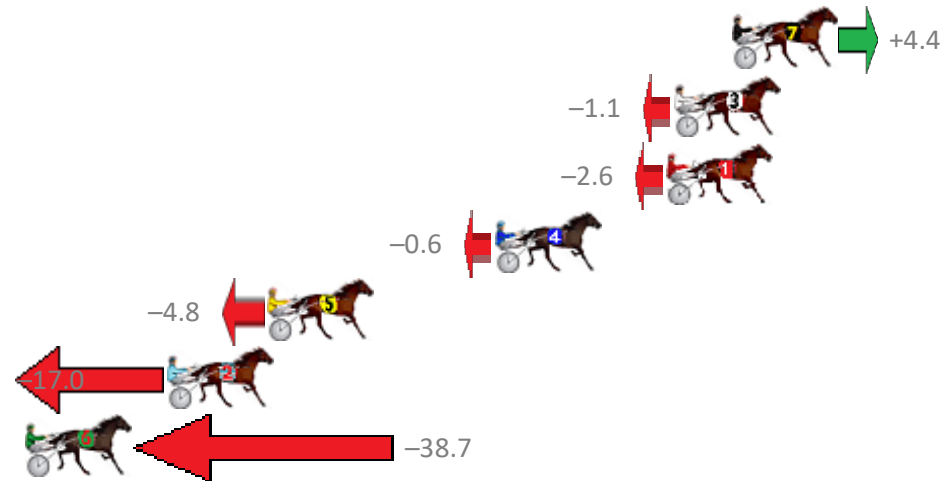

Redcliffe Race 7 Distance 2040m

Friday, 26 July 2019

Gross Time: 2:31.40   MileRate: 1:59.50   LeadTime: 32.50s   First Qtr: 30.90s   Second Qtr: 30.80s   Third Qtr: 28.70s   Fourth Qtr: 28.50s

NoHorse	Plc	Margin	Time	800Time (W)	400 Time (W)
7 ARK ME	1	0.0m	2:31.40	56.89s (0)	28.16s (0)
3 MY ULTIMATE STAR	2	2.3m	2:31.56	57.28s (1)	28.64s (1)
1 JUST JOSHIN	3	2.6m	2:31.59	57.39s (0)	28.69s (0)
4 DEVOUGED	4	9.4m	2:32.07	57.24s (0)	28.44s (0)
5 GRIZZLY MONTANA	5	18.4m	2:32.71	57.54s (0)	28.61s (0)
2 MISS KESHA	6	22.4m	2:33.00	58.42s (1)	29.55s (1)
6 WILLSINTOWN	7	48.5m	2:34.86	59.97s (1)	30.93s (1)

Finish Position and metres gained from 800m

Sectionals
Powered by

PJ Harness Analyser
Master harness racing with the power of sectionals
Owners, Trainers and Punters - Check out what's new at www.pjdata.com.au

The Racing Queensland Board (trading as Racing Queensland) and provider are not responsible for the completeness or accuracy of any of the information contained herein, and makes no representations about its suitability for any purpose.