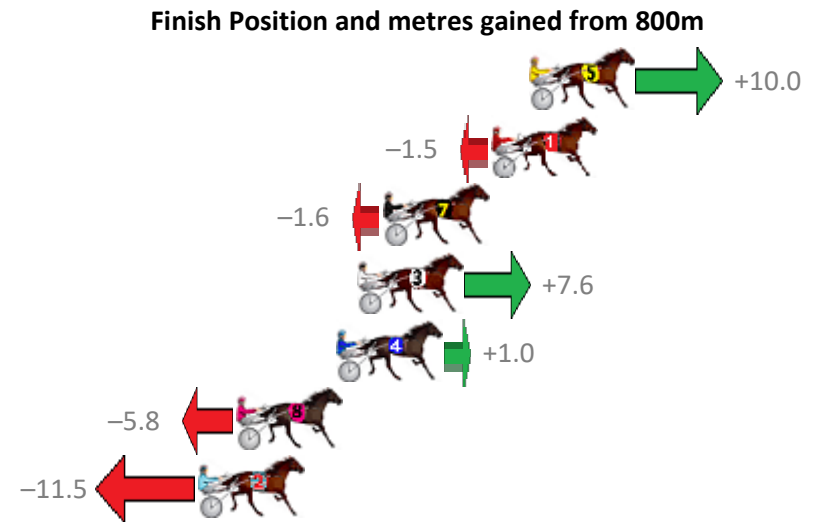

Redcliffe Race 5 Distance 2280m

Friday, 26 July 2019

Gross Time: 2:48.50   MileRate: 1:58.90   LeadTime: 50.90s   First Qtr: 31.50s   Second Qtr: 30.30s   Third Qtr: 28.50s   Fourth Qtr: 27.30s

NoHorse	Plc	Margin	Time	800Time (W)	400 Time (W)
5 BILL HALEY	1	0.0m	2:48.50	55.10s (1)	26.44s (1)
1 OUR UNCLE SAM	2	1.5m	2:48.60	55.90s (0)	27.40s (0)
7 RUN BOY RUN	3	5.8m	2:48.90	55.91s (0)	27.38s (0)
3 FAME ASSURED	4	6.8m	2:48.96	55.27s (1)	26.59s (0)
4 SLICE OF HEAVEN	5	7.6m	2:49.02	55.73s (0)	27.19s (0)
8 JOSSIE JAMES	6	11.6m	2:49.29	56.20s (1)	27.55s (1)
2 CRUZ	7	13.1m	2:49.39	56.60s (1)	28.02s (1)

Sectionals
Powered by

PJ Harness Analyser
Master harness racing with the power of sectionals
Owners, Trainers and Punters - Check out what's new at www.pjdata.com.au

The Racing Queensland Board (trading as Racing Queensland) and provider are not responsible for the completeness or accuracy of any of the information contained herein, and makes no representations about its suitability for any purpose.