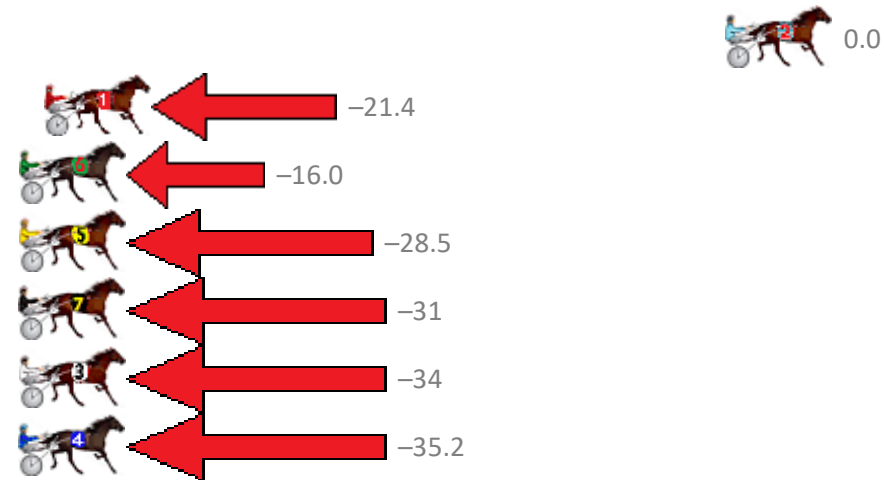

Redcliffe Race 6 Distance 2280m

Friday, 26 July 2019

Gross Time: 2:47.30 MileRate: 1:58.10 LeadTime: 49.30s First Qtr: 30.60s Second Qtr: 30.70s Third Qtr: 28.80s Fourth Qtr: 27.90s

NoHorse	Plc	Margin	Time	800Time (W)	400 Time (W)
2 STOMPPEM	1	0.0m	2:47.30	56.70s (0)	27.90s (0)
1 PITTSWORTH MAN	2	27.0m	2:49.18	58.22s (0)	29.34s (0)
6 RIVERLEIGH WILLIAM	3	35.0m	2:49.74	57.83s (1)	29.39s (1)
5 JACKS AT THE BEACH	4	37.1m	2:49.89	58.72s (1)	30.22s (1)
7 BALLATOR THOR	5	40.5m	2:50.12	58.83s (0)	29.85s (0)
3 HOT DOGMA	6	48.5m	2:50.68	59.07s (0)	30.07s (0)
4 TUESDAYS FELLA	7	48.8m	2:50.70	59.19s (1)	30.69s (1)

Finish Position and metres gained from 800m

Sectionals
Powered by

PJ Harness Analyser
Master harness racing with the power of sectionals
Owners, Trainers and Punters - Check out what's new at www.pjdata.com.au

The Racing Queensland Board (trading as Racing Queensland) and provider are not responsible for the completeness or accuracy of any of the information contained herein, and makes no representations about its suitability for any purpose.