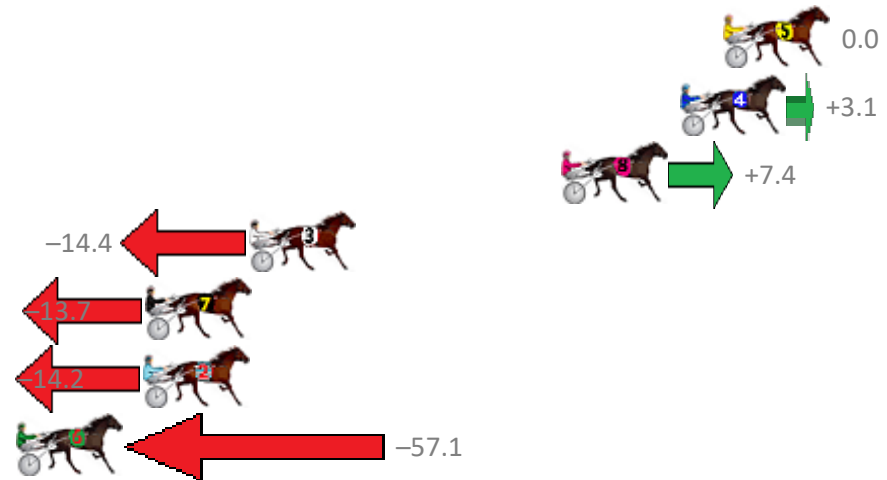

Redcliffe Race 4 Distance 2040m

Friday, 26 July 2019

Gross Time: 2:29.90   MileRate: 1:58.20   LeadTime: 30.60s   First Qtr: 28.70s   Second Qtr: 30.30s   Third Qtr: 29.90s   Fourth Qtr: 30.40s

No	Horse	Plc	Margin	Time	800Time (W)	400 Time (W)
5	CASINO TOMMY	1	0.0m	2:29.90	60.30s (1)	30.40s (0)
4	RORY MACH	2	1.7m	2:30.03	60.07s (0)	29.65s (1)
8	ONE WISE MAN	3	6.4m	2:30.39	59.74s (1)	29.94s (3)
3	IDEAL SITUATION	4	18.8m	2:31.33	61.39s (1)	31.22s (0)
7	THE NEXT STAR	5	22.9m	2:31.64	61.33s (1)	31.32s (2)
2	WILLS	6	23.0m	2:31.65	61.37s (0)	30.89s (1)
6	WATTLEBANK FLYER	7	57.7m	2:34.29	64.60s (0)	33.60s (0)

Finish Position and metres gained from 800m

Sectionals
Powered by

PJ Harness Analyser
Master harness racing with the power of sectionals
Owners, Trainers and Punters - Check out what's new at www.pjdata.com.au

The Racing Queensland Board (trading as Racing Queensland) and provider are not responsible for the completeness or accuracy of any of the information contained herein, and makes no representations about its suitability for any purpose.