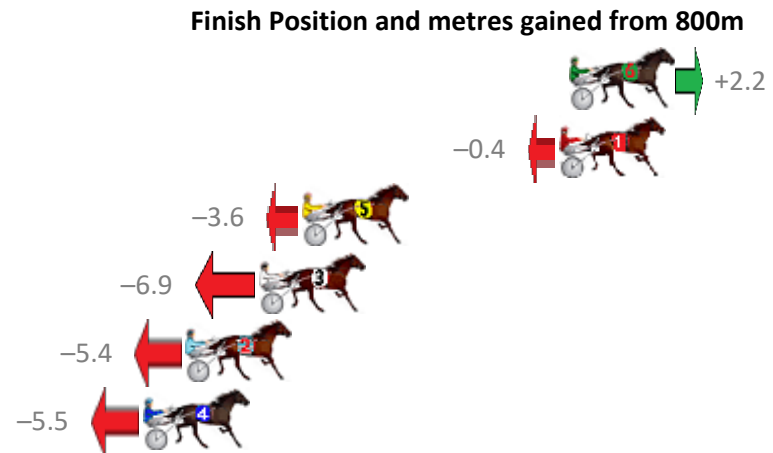

Redcliffe Race 8 Distance 2040m

Friday, 26 July 2019

Gross Time: 2:33.60 MileRate: 2:01.20 LeadTime: 32.30s First Qtr: 31.70s Second Qtr: 31.80s Third Qtr: 28.80s Fourth Qtr: 29.00s

No	Horse	Plc	Margin	Time	800Time (W)	400 Time (W)
6	MONTANA EXPRESS	1	0.0m	2:33.60	57.64s (1)	28.74s (1)
1	MINTED MONTANA	2	0.4m	2:33.63	57.83s (0)	29.03s (0)
5	VANTORI HANOVER	3	10.6m	2:34.37	58.06s (1)	29.13s (1)
3	IMPRESSIVE DIAMOND	4	12.3m	2:34.49	58.30s (0)	29.54s (0)
2	CANNAN	5	15.2m	2:34.70	58.19s (0)	29.42s (0)
4	KYLIE BROMAC	6	16.9m	2:34.83	58.20s (1)	29.27s (1)

Sectionals
Powered by

PJ Harness Analyser
Master harness racing with the power of sectionals
Owners, Trainers and Punters - Check out what's new at www.pjdata.com.au

The Racing Queensland Board (trading as Racing Queensland) and provider are not responsible for the completeness or accuracy of any of the information contained herein, and makes no representations about its suitability for any purpose.