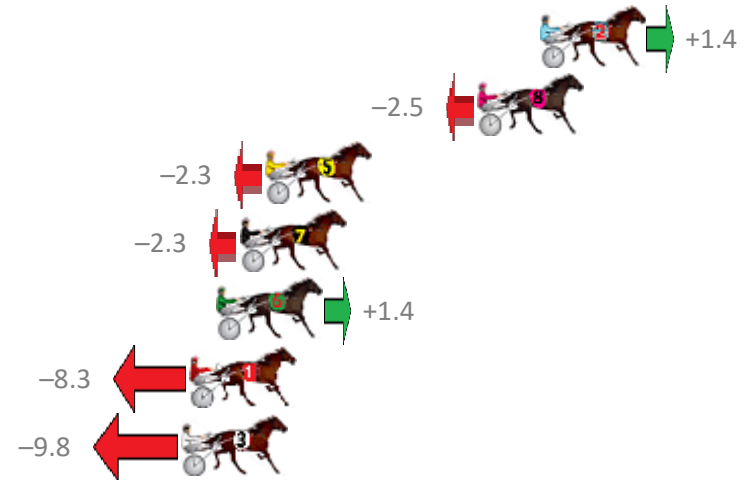

Redcliffe Race 3 Distance 2040m

Friday, 26 July 2019

Gross Time: 2:30.80 MileRate: 1:58.90 LeadTime: 31.10s First Qtr: 31.10s Second Qtr: 31.80s Third Qtr: 28.20s Fourth Qtr: 28.60s

NoHorse	Plc	Margin	Time	800Time (W)	400 Time (W)
2 PROFICIENT	1	0.0m	2:30.80	56.70s (0)	28.50s (0)
8 RANDOM TASK	2	2.5m	2:30.98	56.98s (1)	28.78s (1)
5 TRAIN WRECK	3	10.9m	2:31.58	56.96s (1)	28.58s (2)
7 DARKERSHADEOFFPALE	4	11.9m	2:31.65	56.96s (0)	28.55s (0)
6 MADAME LEZA	5	12.8m	2:31.72	56.70s (1)	28.23s (1)
1 ITSADANCEOFF	6	13.9m	2:31.79	57.39s (0)	28.99s (0)
3 JANIES GOT A GUN	7	14.2m	2:31.82	57.50s (1)	29.04s (1)

Finish Position and metres gained from 800m

Sectionals
Powered by

PJ Harness Analyser
Master harness racing with the power of sectionals
Owners, Trainers and Punters - Check out what's new at www.pjdata.com.au

The Racing Queensland Board (trading as Racing Queensland) and provider are not responsible for the completeness or accuracy of any of the information contained herein, and makes no representations about its suitability for any purpose.