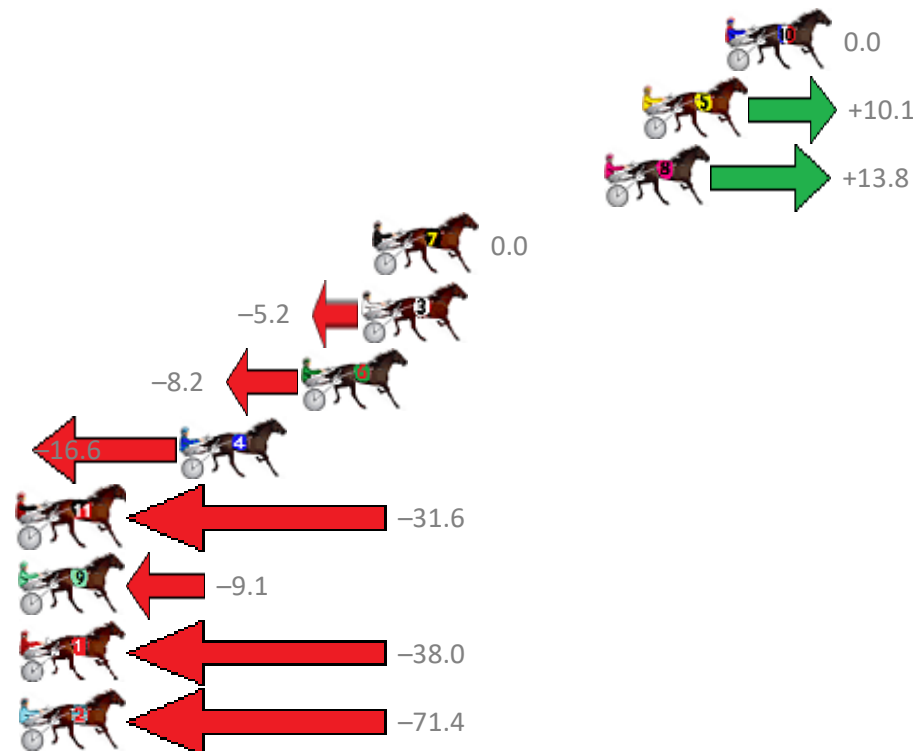

Albion Park Race 2 Distance 2138m

Tuesday, 6 August 2019

Gross Time: 2:43.30 MileRate: 2:01.80 LeadTime: 43.80s First Qtr: 29.50s Second Qtr: 31.00s Third Qtr: 29.30s Fourth Qtr: 29.70s

NoHorse	Plc	Margin	Time	800Time (W)	400 Time (W)
10 MUSCULUS	1	0.0m	2:43.30	59.00s (0)	29.70s (0)
5 PRINCESS KATERINA	2	3.3m	2:43.55	58.26s (1)	29.29s (2)
8 WHATABOYZ	3	4.8m	2:43.66	57.98s (0)	29.06s (2)
7 MELPARK MAGIC	4	14.0m	2:44.34	59.00s (0)	29.58s (1)
3 DAY TOURER	5	14.4m	2:44.37	59.38s (0)	29.97s (0)
6 MAJESTIC WHIZ	6	16.8m	2:44.55	59.60s (1)	30.31s (1)
4 EL SWAVO	7	21.6m	2:44.90	60.22s (0)	30.83s (0)
11 ALS LAW	8	35.0m	2:45.90	61.33s (1)	32.00s (1)
9 KYVALLEY TINMAN	9	49.1m	2:46.95	59.67s (0)	30.67s (0)
1 THE REAPER	10	88.0m	2:49.83	61.80s (0)	32.15s (0)
2 HIGH CLOUD LASS	11	131.4m	2:53.06	64.27s (0)	33.89s (0)

Finish Position and metres gained from 800m

Sectionals
Powered by

PJ Harness Analyser
Master harness racing with the power of sectionals
Owners, Trainers and Punters - Check out what's new at www.pjdata.com.au

The Racing Queensland Board (trading as Racing Queensland) and provider are not responsible for the completeness or accuracy of any of the information contained herein, and makes no representations about its suitability for any purpose.