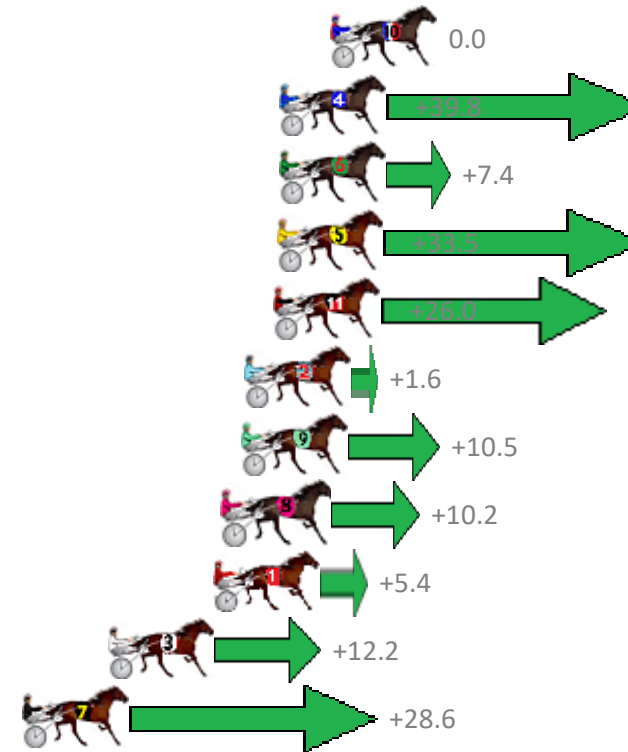

Albion Park Race 8 Distance 1660m

Tuesday, 6 August 2019

Gross Time: 1:58.40 MileRate: 1:54.80 LeadTime: 3.50s First Qtr: 27.70s Second Qtr: 28.00s Third Qtr: 29.60s Fourth Qtr: 29.60s

NoHorse	Plc	Margin	Time	800Time (W)	400 Time (W)
10 LINCOLNS GIRL	1	0.0m	1:58.40	59.20s (0)	29.60s (0)
4 HADLEY	2	2.0m	1:58.55	56.25s (1)	28.13s (1)
6 ARK ME	2	2.0m	1:58.55	58.65s (1)	29.42s (1)
5 GOLD REACTOR	4	2.1m	1:58.56	56.72s (0)	28.50s (2)
11 HAVANA MOON	5	2.2m	1:58.56	57.28s (1)	28.85s (2)
2 GINA MACH	6	3.4m	1:58.65	59.08s (0)	29.53s (0)
9 THE MONEY BALL	7	3.5m	1:58.66	58.42s (1)	29.22s (1)
8 NADEEN FRANCO	8	4.2m	1:58.71	58.45s (0)	28.92s (1)
1 VICTREE MIKAYLA	9	4.6m	1:58.74	58.80s (0)	29.29s (0)
3 NIKALONG HENRY	10	8.8m	1:59.05	58.30s (0)	28.86s (0)
7 STRANGE CONDUCT	11	12.2m	1:59.30	57.08s (0)	28.39s (1)

Finish Position and metres gained from 800m

Sectionals
Powered by

PJ Harness Analyser
Master harness racing with the power of sectionals
Owners, Trainers and Punters - Check out what's new at www.pjdata.com.au

The Racing Queensland Board (trading as Racing Queensland) and provider are not responsible for the completeness or accuracy of any of the information contained herein, and makes no representations about its suitability for any purpose.