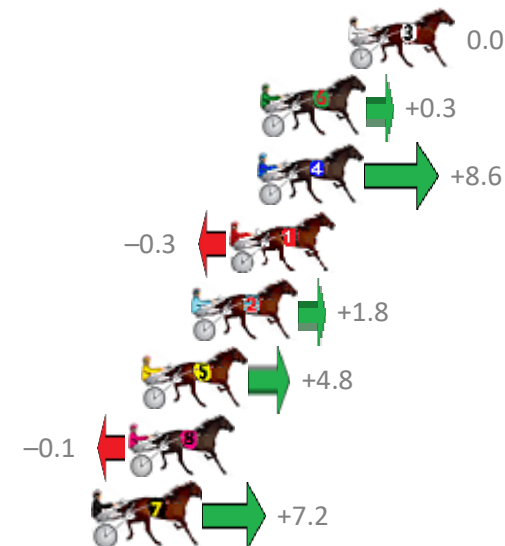

Albion Park Race 5 Distance 2138m

Tuesday, 6 August 2019

Gross Time: 2:35.50 MileRate: 1:57.10 LeadTime: 38.20s First Qtr: 30.30s Second Qtr: 30.60s Third Qtr: 28.60s Fourth Qtr: 27.80s

NoHorse	Plc	Margin	Time	800Time (W)	400 Time (W)
3 IAMBOOGIE	1	0.0m	2:35.50	56.40s (0)	27.80s (0)
6 BRADS LUCK	2	3.5m	2:35.74	56.38s (1)	27.86s (1)
4 FIOKI	3	3.6m	2:35.75	55.79s (1)	27.23s (2)
1 LETS CUT LOOSE	4	4.7m	2:35.83	56.42s (0)	27.81s (0)
2 GOD SAKE	5	6.2m	2:35.93	56.27s (1)	27.73s (1)
5 PSYCHEDELIC	6	8.2m	2:36.07	56.06s (0)	27.42s (0)
8 POLISHED ROCKS	7	8.7m	2:36.10	56.41s (0)	27.78s (0)
7 BELLS BEACH HOUSE	8	10.0m	2:36.20	55.89s (1)	27.34s (2)

Finish Position and metres gained from 800m

Sectionals
Powered by

PJ Harness Analyser
Master harness racing with the power of sectionals
Owners, Trainers and Punters - Check out what's new at www.pjdata.com.au

The Racing Queensland Board (trading as Racing Queensland) and provider are not responsible for the completeness or accuracy of any of the information contained herein, and makes no representations about its suitability for any purpose.