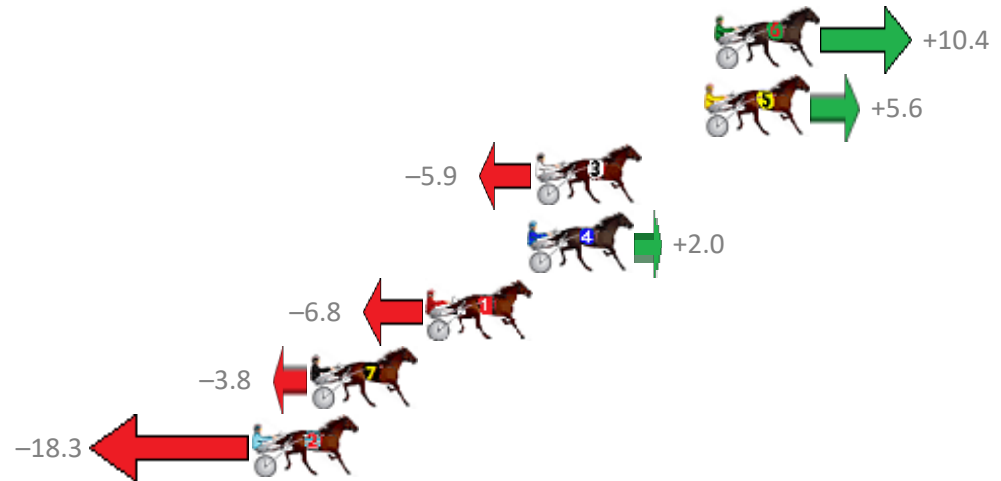

Albion Park Race 3 Distance 1660m

Tuesday, 6 August 2019

Gross Time: 2:02.40 MileRate: 1:58.70 LeadTime: 3.30s First Qtr: 27.40s Second Qtr: 30.90s Third Qtr: 29.40s Fourth Qtr: 31.40s

NoHorse	Plc	Margin	Time	800Time (W)	400 Time (W)
6 HOLLIE	1	0.0m	2:02.40	60.01s (1)	30.68s (2)
5 TARGARYEN HANOVER	2	0.4m	2:02.43	60.37s (1)	31.12s (1)
3 JEWEL OF PEAK	3	7.1m	2:02.96	61.25s (1)	31.96s (1)
4 ILLBEWATCHING	4	7.4m	2:02.98	60.65s (0)	31.07s (0)
1 ABBEY DIADEMA	5	11.4m	2:03.29	61.32s (0)	31.89s (0)
7 SIR BULSKI	6	16.0m	2:03.66	61.09s (2)	32.28s (2)
2 FIRE ME UP	7	18.3m	2:03.84	62.19s (0)	32.81s (0)

Finish Position and metres gained from 800m

Sectionals
Powered by

PJ Harness Analyser
Master harness racing with the power of sectionals
Owners, Trainers and Punters - Check out what's new at www.pjdata.com.au

The Racing Queensland Board (trading as Racing Queensland) and provider are not responsible for the completeness or accuracy of any of the information contained herein, and makes no representations about its suitability for any purpose.