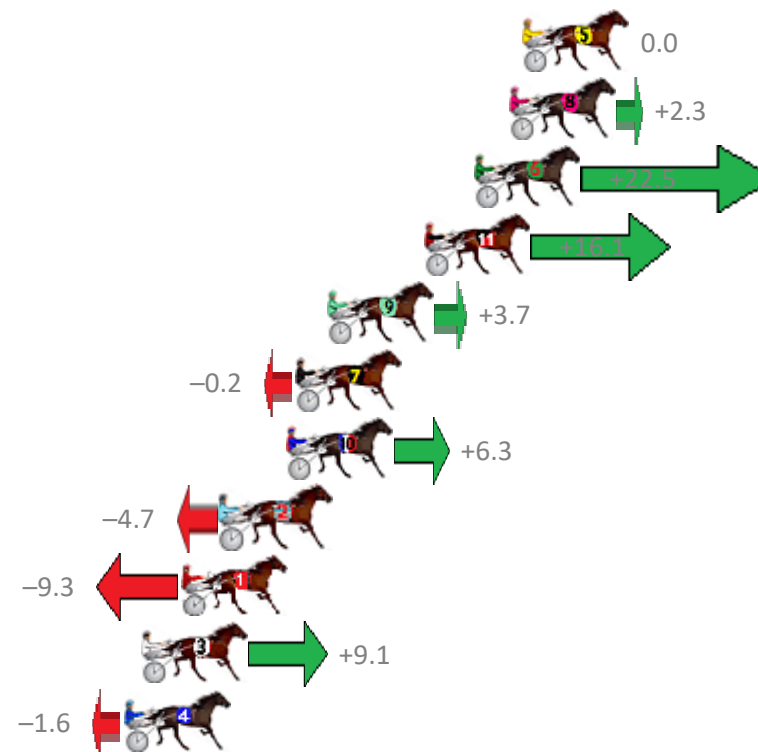

Albion Park Race 7 Distance 1660m

Tuesday, 6 August 2019

Gross Time: 1:58.30 MileRate: 1:54.70 LeadTime: 3.40s First Qtr: 27.90s Second Qtr: 30.90s Third Qtr: 28.30s Fourth Qtr: 27.80s

NoHorse	Plc	Margin	Time	800Time (W)	400 Time (W)
5 KEY LARGO	1	0.0m	1:58.30	56.10s (0)	27.80s (0)
8 IN THE PAPER	2	0.5m	1:58.33	55.94s (1)	27.81s (1)
6 CARDLESFROMHEAVEN	3	1.9m	1:58.43	54.52s (1)	26.93s (2)
11 SECRETAGENT TYCOON	4	3.9m	1:58.57	54.97s (1)	27.36s (2)
9 MAJOR CURRENCY	5	7.7m	1:58.84	55.84s (1)	27.58s (1)
7 RUN BOY RUN	6	9.0m	1:58.93	56.11s (0)	27.70s (0)
10 CLASSIE AMERICAN	7	9.3m	1:58.95	55.66s (1)	28.04s (2)
2 IMA BLACK BEAUTY	8	11.9m	1:59.13	56.43s (1)	28.20s (1)
1 THE NEXT STAR	9	13.5m	1:59.24	56.75s (0)	28.34s (0)
3 IM NORMA JEAN	10	15.1m	1:59.35	55.46s (0)	27.75s (1)
4 KARINYA MULLY	11	15.8m	1:59.40	56.21s (0)	27.86s (0)

Finish Position and metres gained from 800m

Sectionals
Powered by

PJ Harness Analyser
Master harness racing with the power of sectionals
Owners, Trainers and Punters - Check out what's new at www.pjdata.com.au

The Racing Queensland Board (trading as Racing Queensland) and provider are not responsible for the completeness or accuracy of any of the information contained herein, and makes no representations about its suitability for any purpose.