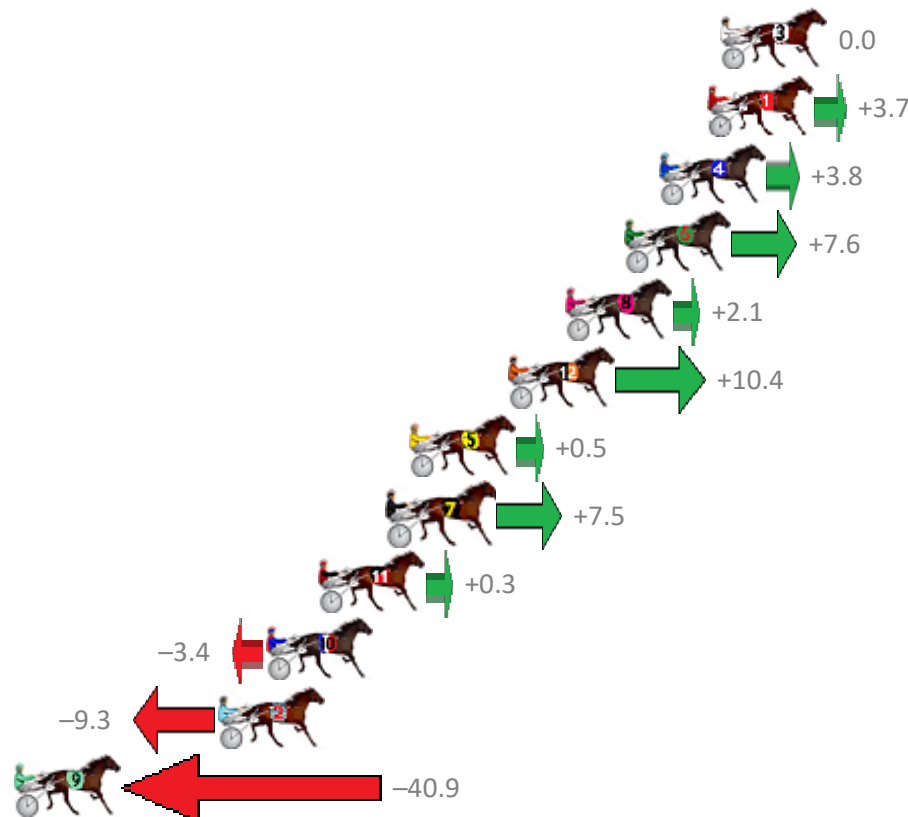

Albion Park Race 6 Distance 2138m

Tuesday, 6 August 2019

Gross Time: 2:36.20 MileRate: 1:57.60 LeadTime: 36.90s First Qtr: 31.60s Second Qtr: 30.50s Third Qtr: 28.60s Fourth Qtr: 28.60s

NoHorse	Plc	Margin	Time	800Time (W)	400 Time (W)
3 WRITE ABOUT LEXY	1	0.0m	2:36.20	57.20s (0)	28.60s (0)
1 BEEF CITY BLAZE	2	0.5m	2:36.24	56.94s (0)	28.32s (0)
4 GUNRNEEDABIGRBOAT	3	2.4m	2:36.37	56.93s (1)	28.03s (1)
6 MOTU RAMPAGE	4	3.8m	2:36.47	56.66s (2)	28.64s (2)
8 LITTLELIONELJAMES	5	6.1m	2:36.64	57.05s (0)	28.42s (0)
12 THATS HOW WEROLL	6	8.4m	2:36.80	56.46s (1)	27.99s (2)
5 THANKS JACK	7	12.3m	2:37.08	57.16s (0)	28.48s (0)
7 WEE JIMMY	8	13.1m	2:37.14	56.66s (2)	28.65s (2)
11 FIRE AND ICE	9	15.9m	2:37.34	57.18s (2)	29.16s (2)
10 LANCELOT BROMAC	10	18.0m	2:37.49	57.44s (1)	28.47s (1)
2 CAESARS ASTRUM	11	19.9m	2:37.62	57.86s (1)	28.94s (1)
9 COBBLER LANE	12	42.5m	2:39.24	60.12s (1)	31.25s (1)

Finish Position and metres gained from 800m

Sectionals
Powered by

PJ Harness Analyser
Master harness racing with the power of sectionals
Owners, Trainers and Punters - Check out what's new at www.pjdata.com.au

The Racing Queensland Board (trading as Racing Queensland) and provider are not responsible for the completeness or accuracy of any of the information contained herein, and makes no representations about its suitability for any purpose.