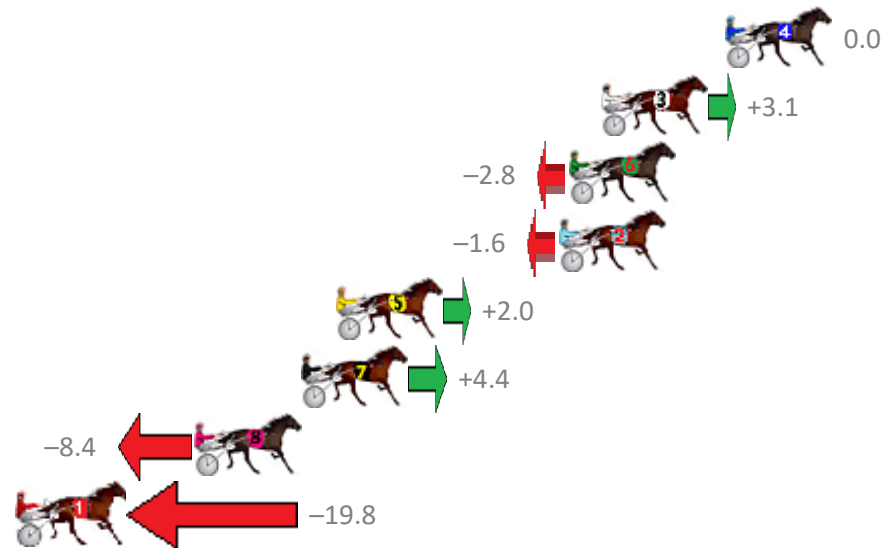

Albion Park Race 4 Distance 1660m

Tuesday, 6 August 2019

Gross Time: 2:00.30 MileRate: 1:56.60 LeadTime: 3.40s First Qtr: 28.70s Second Qtr: 31.70s Third Qtr: 28.70s Fourth Qtr: 27.80s

NoHorse	Plc	Margin	Time	800Time (W)	400 Time (W)
4 KWASII	1	0.0m	2:00.30	56.50s (0)	27.80s (0)
3 BILLBOARD BONNIE	2	4.9m	2:00.64	56.28s (1)	27.57s (1)
6 SIRIUS VICKI	3	6.2m	2:00.73	56.70s (1)	27.98s (1)
2 MINTED MONTANA	4	6.6m	2:00.76	56.61s (0)	27.93s (0)
5 BEYONSKI	5	15.4m	2:01.37	56.36s (1)	27.59s (1)
7 MISS MIA	6	16.8m	2:01.47	56.19s (0)	27.80s (0)
8 BEEF CITY STARZZZ	7	21.0m	2:01.76	57.09s (1)	28.36s (1)
1 VALKYRIE HANOVER	8	30.2m	2:02.40	57.90s (0)	29.01s (0)

Finish Position and metres gained from 800m

Sectionals
Powered by

PJ Harness Analyser
Master harness racing with the power of sectionals
Owners, Trainers and Punters - Check out what's new at www.pjdata.com.au

The Racing Queensland Board (trading as Racing Queensland) and provider are not responsible for the completeness or accuracy of any of the information contained herein, and makes no representations about its suitability for any purpose.