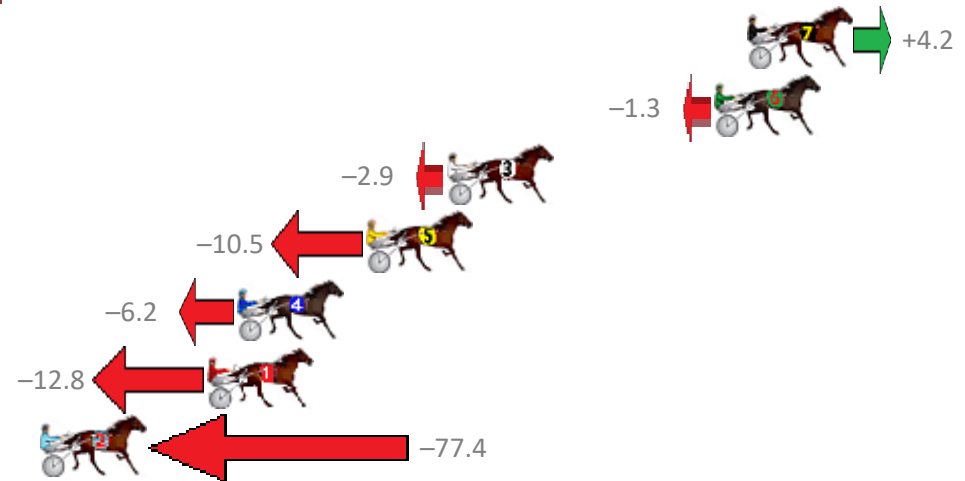

Finish Position and metres gained from 800m

Sectionals
Powered by

PJ Harness Analyser
Master harness racing with the power of sectionals
Owners, Trainers and Punters - Check out what's new at www.pjdata.com.au