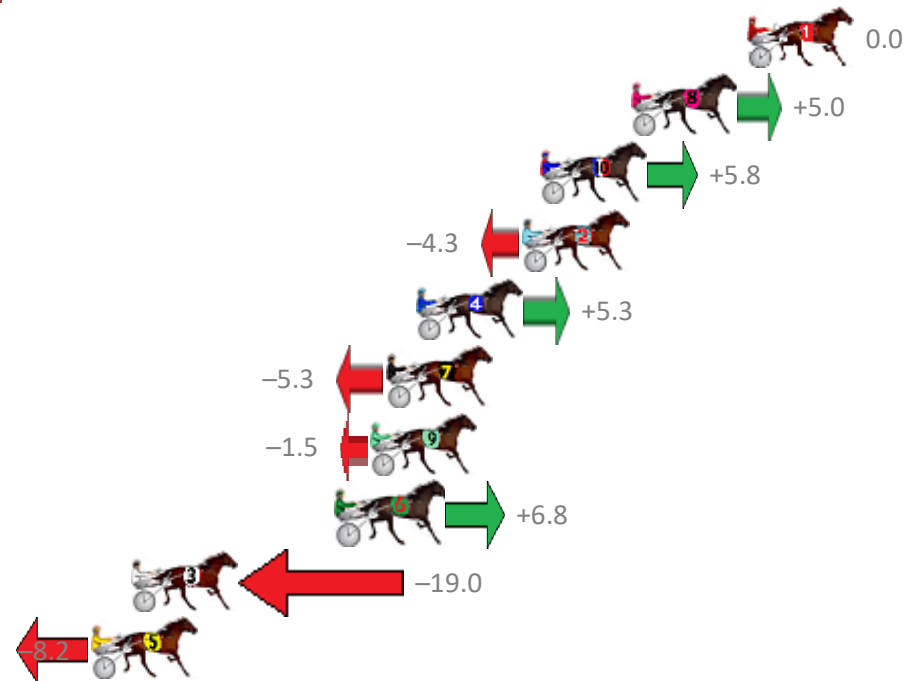

Redcliffe Race 5 Distance 1780m

Wednesday, 7 August 2019

Gross Time: 2:14.20 MileRate: 2:01.30 LeadTime: 12.00s First Qtr: 31.30s Second Qtr: 32.50s Third Qtr: 30.00s Fourth Qtr: 28.40s

NoHorse	Plc	Margin	Time	800Time (W)	400 Time (W)
1 MATRON JUJON	1	0.0m	2:14.20	58.40s (0)	28.40s (0)
8 KISS CAM	2	4.6m	2:14.53	58.03s (1)	28.29s (1)
10 MISTER HART	3	8.2m	2:14.78	57.98s (1)	28.23s (2)
2 MOONLIGHT JACK	4	8.9m	2:14.83	58.71s (0)	28.69s (0)
4 DE VOYAGE	5	13.1m	2:15.13	58.01s (1)	28.25s (1)
7 GUTS	6	14.3m	2:15.22	58.79s (0)	28.75s (0)
9 EPIRUS BOY	7	14.9m	2:15.26	58.51s (0)	28.44s (0)
6 SPONDOOLEY	8	16.2m	2:15.35	57.90s (1)	28.53s (3)
3 WILLSINTOWN	9	24.4m	2:15.93	59.79s (1)	30.02s (1)
5 GREAT RAINBOW	10	26.0m	2:16.05	59.00s (0)	28.80s (0)

Finish Position and metres gained from 800m

Sectionals
Powered by

PJ Harness Analyser
Master harness racing with the power of sectionals
Owners, Trainers and Punters - Check out what's new at www.pjdata.com.au

The Racing Queensland Board (trading as Racing Queensland) and provider are not responsible for the completeness or accuracy of any of the information contained herein, and makes no representations about its suitability for any purpose.