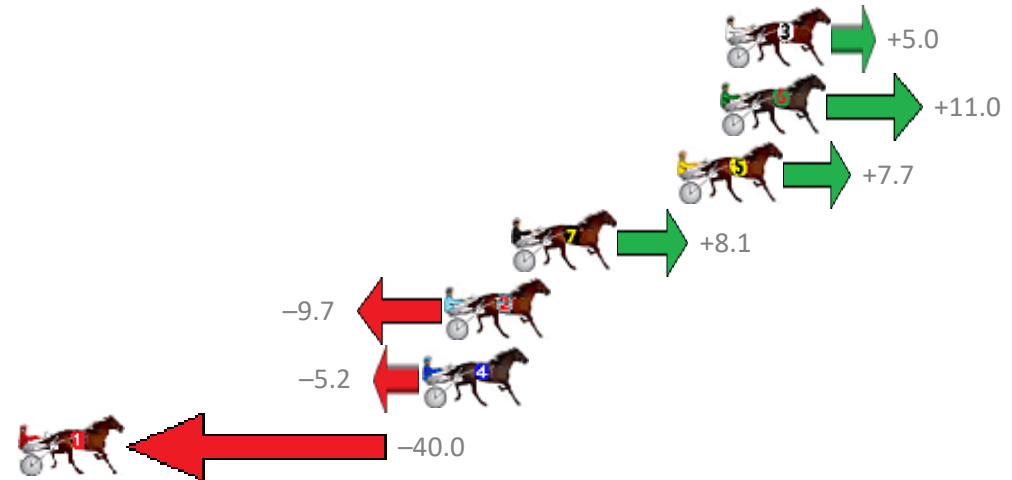

Redcliffe Race 9 Distance 2280m

Wednesday, 7 August 2019

Gross Time: 3:00.90 MileRate: 2:07.10 LeadTime: 56.30s First Qtr: 30.30s Second Qtr: 31.70s Third Qtr: 30.80s Fourth Qtr: 31.80s

NoHorse	Plc	Margin	Time	800Time (W)	400 Time (W)
3 POPCORN SUTTON	1	0.0m	3:00.90	62.21s (0)	31.80s (0)
6 DAENERYS STORMBOR	2	0.2m	3:00.92	61.74s (1)	31.05s (3)
5 GO AHEAD MAKEMYDA	3	1.9m	3:01.05	62.00s (0)	31.52s (0)
7 JUSTABITCOCO	4	8.5m	3:01.58	61.97s (1)	31.20s (0)
2 BOURBONONTHEROCK	5	11.1m	3:01.78	63.36s (1)	32.49s (2)
4 LAVROS SEGIL	6	12.0m	3:01.85	63.01s (1)	32.18s (2)
1 SOH TWISTED	7	40.0m	3:04.08	65.73s (0)	34.63s (1)

Finish Position and metres gained from 800m

Sectionals
Powered by

PJ Harness Analyser
Master harness racing with the power of sectionals
Owners, Trainers and Punters - Check out what's new at www.pjdata.com.au

The Racing Queensland Board (trading as Racing Queensland) and provider are not responsible for the completeness or accuracy of any of the information contained herein, and makes no representations about its suitability for any purpose.