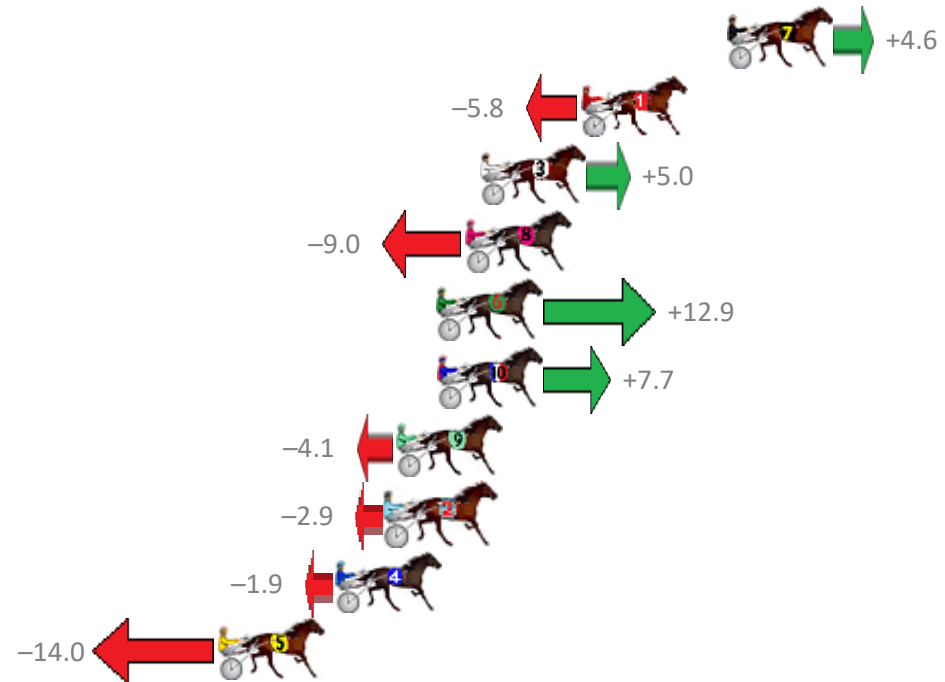

Redcliffe Race 3 Distance 2040m

Wednesday, 7 August 2019

Gross Time: 2:33.70 MileRate: 2:01.30 LeadTime: 31.40s First Qtr: 31.00s Second Qtr: 31.50s Third Qtr: 29.80s Fourth Qtr: 30.00s

NoHorse	Plc	Margin	Time	800Time (W)	400 Time (W)
7 MONUMENTAL	1	0.0m	2:33.70	59.46s (0)	29.67s (0)
1 WRITEABOUTCHELSEA	2	5.8m	2:34.13	60.23s (0)	30.43s (0)
3 OUR DOUG	3	9.8m	2:34.43	59.43s (1)	29.90s (2)
8 STUDLEIGH WILL	4	10.4m	2:34.48	60.47s (1)	30.60s (1)
6 EULO FLYER	5	11.5m	2:34.56	58.84s (1)	29.72s (2)
10 DOLLARBILL	6	11.5m	2:34.56	59.22s (1)	29.86s (3)
9 TELL THE FUTURE	7	13.1m	2:34.68	60.11s (0)	30.20s (0)
2 MEANT TO BE ME	8	13.5m	2:34.71	60.02s (1)	30.52s (2)
4 NICSTAR	9	15.5m	2:34.86	59.94s (0)	30.17s (1)
5 KOTARE KASAI	10	20.2m	2:35.21	60.85s (1)	30.89s (1)

Finish Position and metres gained from 800m

Sectionals
Powered by

PJ Harness Analyser
Master harness racing with the power of sectionals
Owners, Trainers and Punters - Check out what's new at www.pjdata.com.au

The Racing Queensland Board (trading as Racing Queensland) and provider are not responsible for the completeness or accuracy of any of the information contained herein, and makes no representations about its suitability for any purpose.