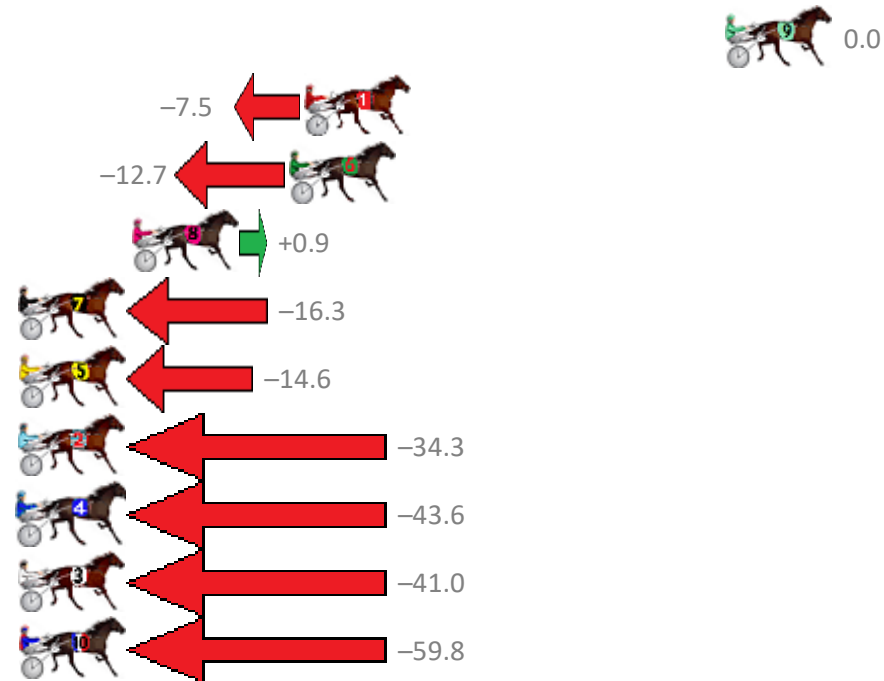

Redcliffe Race 6 Distance 2040m

Wednesday, 7 August 2019

Gross Time: 2:33.30 MileRate: 2:01.00 LeadTime: 31.50s First Qtr: 31.00s Second Qtr: 30.90s Third Qtr: 30.00s Fourth Qtr: 29.90s

No	Horse	Plc	Margin	Time	800Time (W)	400 Time (W)
9	INDYS APPROVAL	1	0.0m	2:33.30	59.90s (0)	29.90s (0)
1	REGALIA	2	16.7m	2:34.55	60.46s (0)	30.46s (0)
6	HALLY GUINEVERE	3	17.3m	2:34.59	60.85s (0)	30.85s (0)
8	HOLDINGNO CURRENCY	4	23.5m	2:35.06	59.83s (1)	30.60s (2)
7	NON PASSARE	5	29.9m	2:35.54	61.12s (0)	31.07s (0)
5	BUNDJALUNG BEAUTY	6	34.6m	2:35.89	60.99s (1)	31.77s (2)
2	WHATA STRIDE	7	52.3m	2:37.21	62.47s (0)	32.24s (0)
4	MANOFLISA	8	54.2m	2:37.35	63.16s (1)	32.83s (1)
3	SUPREME BANNER	9	56.4m	2:37.52	62.97s (1)	32.64s (1)
10	MARTHAS VINEYARD	10	63.8m	2:38.07	64.38s (1)	33.86s (1)

Finish Position and metres gained from 800m

Sectionals
Powered by

PJ Harness Analyser
Master harness racing with the power of sectionals
Owners, Trainers and Punters - Check out what's new at www.pjdata.com.au

The Racing Queensland Board (trading as Racing Queensland) and provider are not responsible for the completeness or accuracy of any of the information contained herein, and makes no representations about its suitability for any purpose.