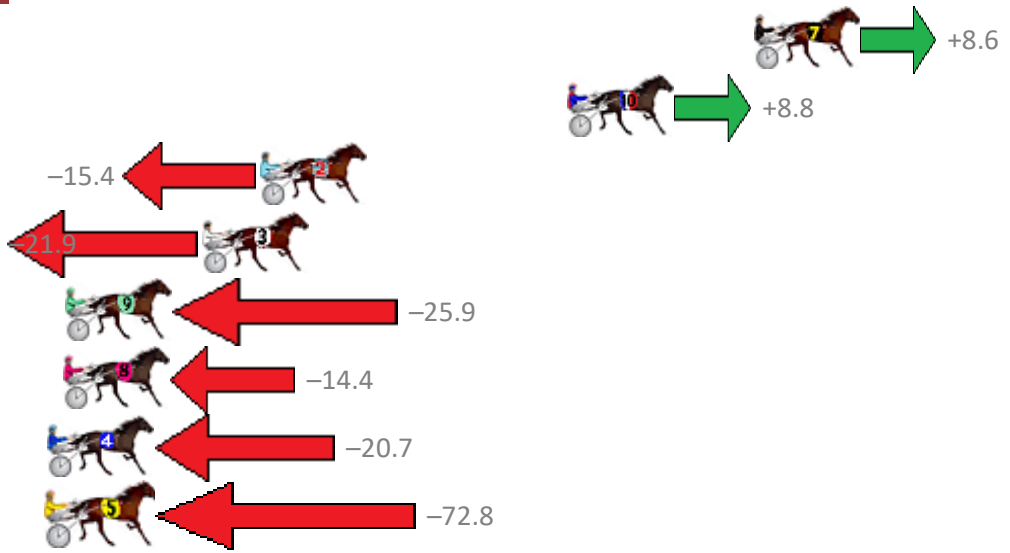

Redcliffe Race 2 Distance 1780m

Wednesday, 7 August 2019

Gross Time: 2:10.20 MileRate: 1:57.70 LeadTime: 11.20s First Qtr: 30.60s Second Qtr: 30.20s Third Qtr: 29.30s Fourth Qtr: 28.90s

NoHorse	Plc	Margin	Time	800Time (W)	400 Time (W)
7 FEEL THE REIGN	1	0.0m	2:10.20	57.57s (0)	28.73s (2)
10 INVITE ONLY	2	7.4m	2:10.73	57.56s (1)	28.90s (2)
2 CROOKWELL JAKE	3	19.6m	2:11.62	59.32s (0)	30.01s (0)
3 CIRCLE LINE	4	21.9m	2:11.78	59.79s (0)	30.48s (0)
9 COREY WILLIAM	5	27.3m	2:12.17	60.08s (1)	30.74s (1)
8 LIFEINHEAVEN	6	27.4m	2:12.18	59.25s (0)	30.20s (0)
4 TRENTLEIGH	7	32.3m	2:12.53	59.71s (1)	30.18s (0)
5 VANDE VELDE	8	79.4m	2:15.94	63.50s (1)	33.45s (1)

Finish Position and metres gained from 800m

Sectionals
Powered by

PJ Harness Analyser
Master harness racing with the power of sectionals
Owners, Trainers and Punters - Check out what's new at www.pjdata.com.au

The Racing Queensland Board (trading as Racing Queensland) and provider are not responsible for the completeness or accuracy of any of the information contained herein, and makes no representations about its suitability for any purpose.