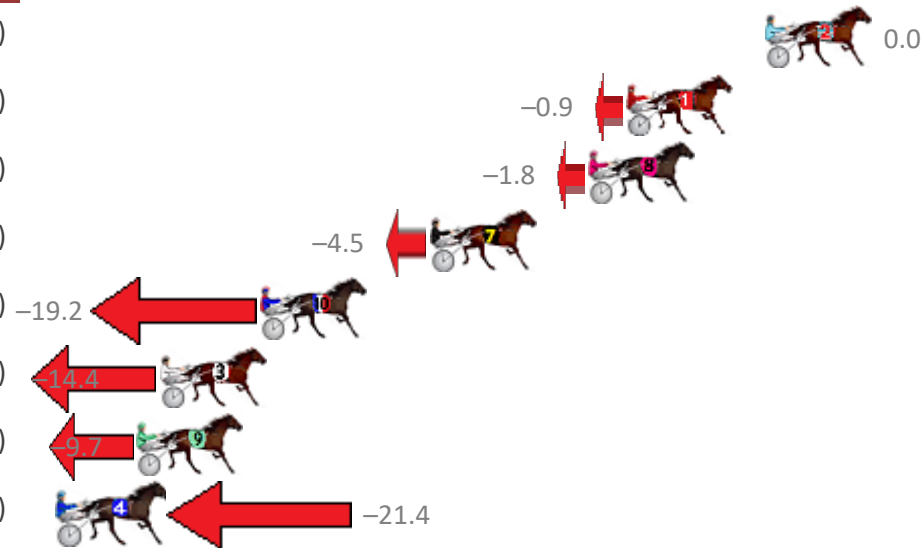

Redcliffe Race 7 Distance 1780m

Wednesday, 7 August 2019

Gross Time: 2:15.00 MileRate: 2:02.10 LeadTime: 12.10s First Qtr: 32.70s Second Qtr: 30.50s Third Qtr: 29.50s Fourth Qtr: 30.20s

NoHorse	Plc	Margin	Time	800Time (W)	400 Time (W)
2 MISS LILY MAY	1	0.0m	2:15.00	59.70s (0)	30.20s (0)
1 FOUR FOR FOUR	2	5.5m	2:15.42	59.77s (0)	30.07s (0)
8 BOPPIN THE BLUES	3	7.0m	2:15.53	59.83s (1)	30.15s (1)
7 DESTINY JANE	4	13.3m	2:16.00	60.04s (0)	30.34s (0)
10 BETTERTHANLEGO	5	20.0m	2:16.51	61.13s (1)	31.47s (1)
3 SHESFEELINSPECIAL	6	24.0m	2:16.81	60.77s (1)	30.99s (1)
9 MAYWYNS HONEY	7	24.9m	2:16.88	60.42s (1)	30.72s (1)
4 CORINDHAP CREEK	8	34.8m	2:17.63	61.30s (0)	31.47s (0)

Finish Position and metres gained from 800m

Sectionals
Powered by

PJ Harness Analyser
Master harness racing with the power of sectionals
Owners, Trainers and Punters - Check out what's new at www.pjdata.com.au

The Racing Queensland Board (trading as Racing Queensland) and provider are not responsible for the completeness or accuracy of any of the information contained herein, and makes no representations about its suitability for any purpose.