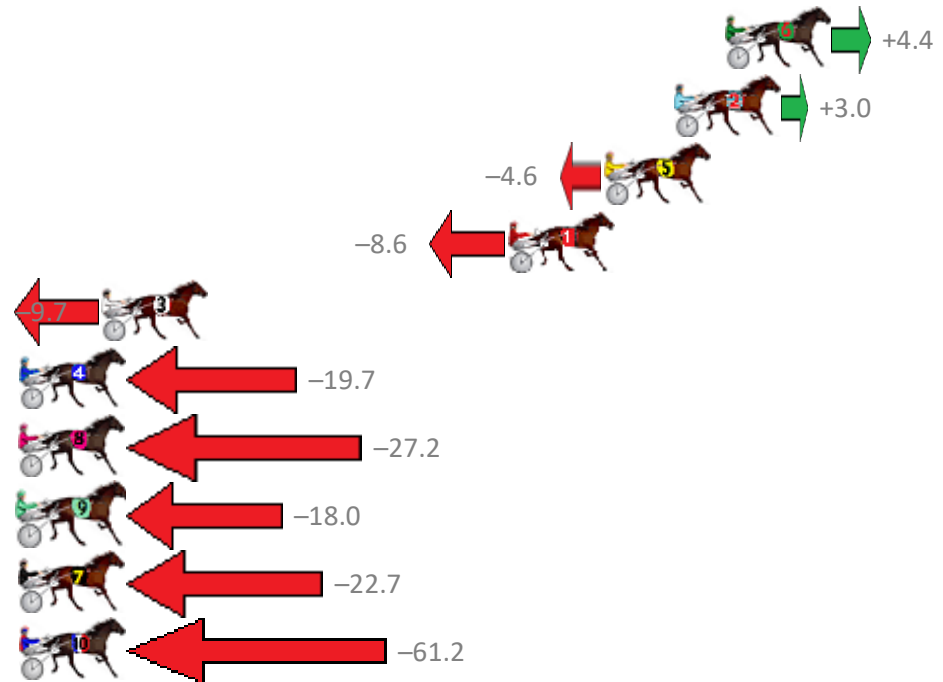

Redcliffe Race 8 Distance 1780m

Wednesday, 7 August 2019

Gross Time: 2:14.00 MileRate: 2:01.10 LeadTime: 11.70s First Qtr: 32.20s Second Qtr: 30.30s Third Qtr: 28.80s Fourth Qtr: 31.00s

NoHorse	Plc	Margin	Time	800Time (W)	400 Time (W)
6 TODAY'S HERO	1	0.0m	2:14.00	59.47s (1)	30.57s (1)
2 ALSJEANSMAXSTAR	2	2.0m	2:14.15	59.58s (0)	30.75s (0)
5 VALIANT GEM	3	4.8m	2:14.37	60.14s (1)	31.28s (1)
1 MAC SWEENEY	4	8.6m	2:14.67	60.44s (0)	31.67s (0)
3 MISTER FAHRENHEIT	5	24.7m	2:15.91	60.53s (1)	31.50s (2)
4 NEVASANO	6	29.1m	2:16.26	61.27s (1)	32.12s (1)
8 SCHOOPY	7	36.6m	2:16.84	61.83s (0)	32.63s (0)
9 CANNAN	8	37.0m	2:16.87	61.15s (2)	32.30s (3)
7 KOOKABURRAPRINCESS	9	39.1m	2:17.03	61.50s (0)	32.25s (0)
10 ANDSOME	10	85.6m	2:20.63	64.37s (1)	35.00s (1)

Finish Position and metres gained from 800m

Sectionals
Powered by

PJ Harness Analyser
Master harness racing with the power of sectionals
Owners, Trainers and Punters - Check out what's new at www.pjdata.com.au

The Racing Queensland Board (trading as Racing Queensland) and provider are not responsible for the completeness or accuracy of any of the information contained herein, and makes no representations about its suitability for any purpose.