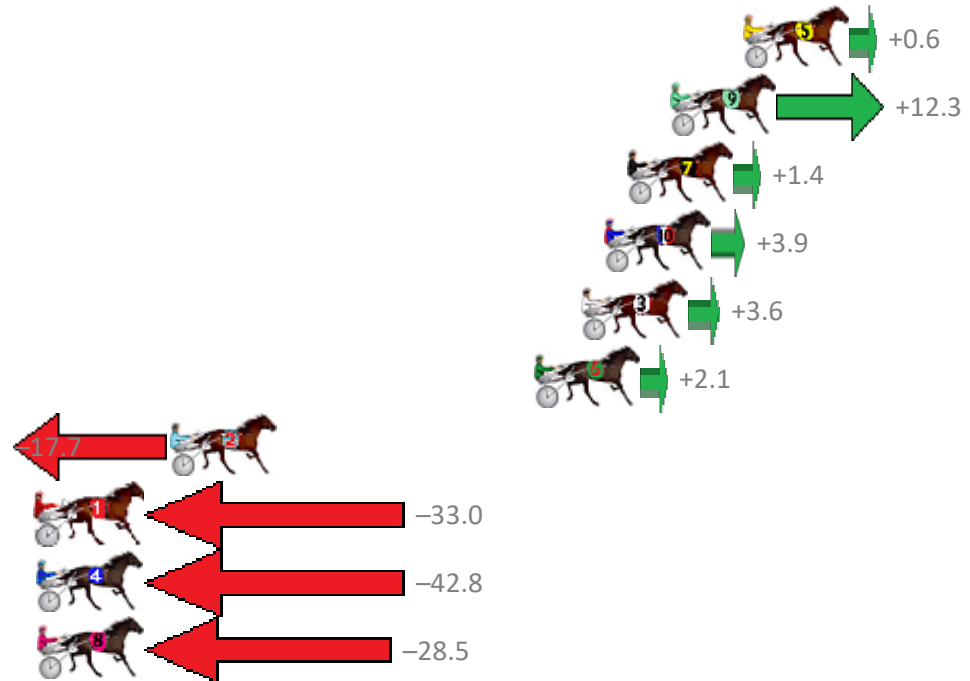

Redcliffe Race 4 Distance 1780m

Wednesday, 7 August 2019

Gross Time: 2:13.60 MileRate: 2:00.80 LeadTime: 11.50s First Qtr: 30.40s Second Qtr: 31.30s Third Qtr: 29.50s Fourth Qtr: 30.90s

NoHorse	Plc	Margin	Time	800Time (W)	400 Time (W)
5 ROWDYS ACE	1	0.0m	2:13.60	60.35s (1)	30.78s (1)
9 CHEYENNE AUTUMN	2	2.9m	2:13.82	59.47s (2)	30.18s (2)
7 ALL GOOD WALLY	3	4.6m	2:13.96	60.29s (2)	31.01s (2)
10 THE LAST DRAGON	4	5.5m	2:14.02	60.11s (0)	30.60s (0)
3 FUI FUI	5	6.4m	2:14.09	60.13s (1)	30.05s (2)
6 FLASHING GOOD TIME	6	8.3m	2:14.24	60.24s (2)	30.92s (2)
2 ITS YOU NOT ME	7	22.7m	2:15.35	61.74s (0)	32.33s (0)
1 KEARNEY LANE	8	33.0m	2:16.15	62.89s (0)	33.45s (0)
4 GRINYDONTCHA	9	48.4m	2:17.34	63.63s (1)	33.59s (1)
8 TRUMP EM BABE	10	50.5m	2:17.50	62.55s (0)	33.09s (0)

Finish Position and metres gained from 800m

Sectionals
Powered by

PJ Harness Analyser
Master harness racing with the power of sectionals
Owners, Trainers and Punters - Check out what's new at www.pjdata.com.au

The Racing Queensland Board (trading as Racing Queensland) and provider are not responsible for the completeness or accuracy of any of the information contained herein, and makes no representations about its suitability for any purpose.