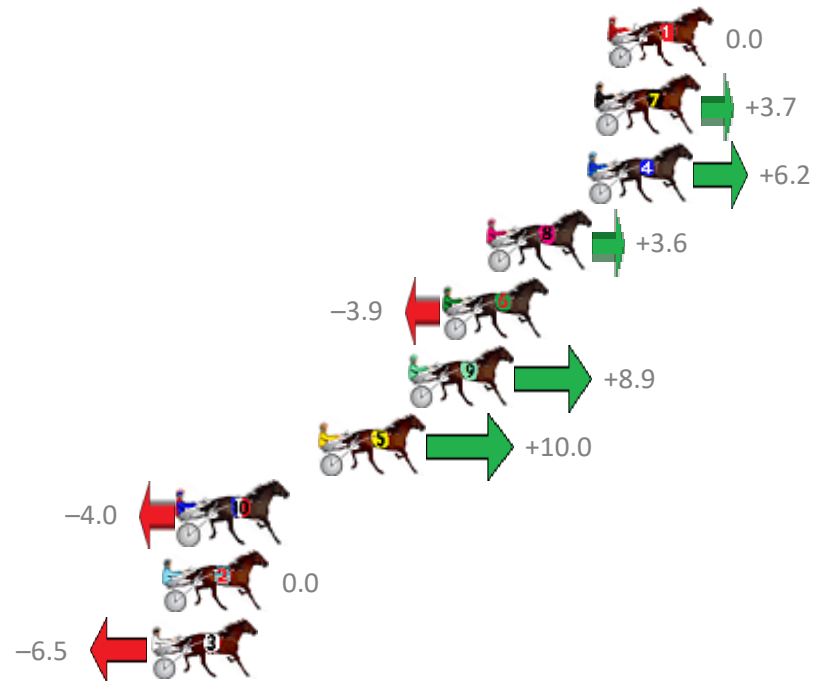

Finish Position and metres gained from 800m

Sectionals
Powered by

PJ Harness Analyser
Master harness racing with the power of sectionals
Owners, Trainers and Punters - Check out what's new at www.pjdata.com.au