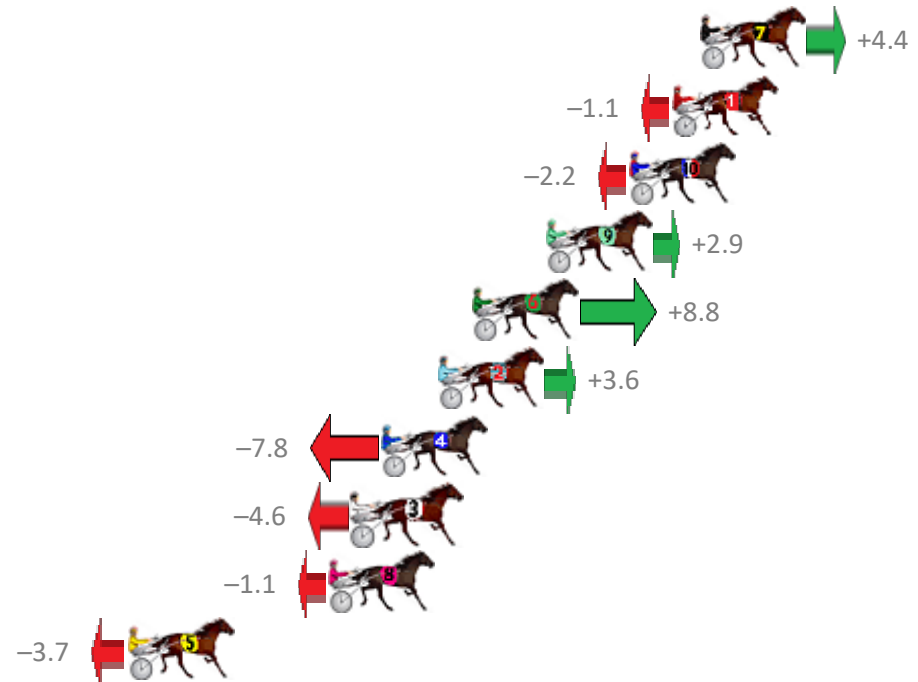

Redcliffe Race 7 Distance 1780m

Thursday, 8 August 2019

Gross Time: 2:11.50 MileRate: 1:58.90 LeadTime: 11.60s First Qtr: 31.50s Second Qtr: 31.00s Third Qtr: 29.50s Fourth Qtr: 27.90s

NoHorse	Plc	Margin	Time	800Time (W)	400 Time (W)
7 AINTNOBETTOR	1	0.0m	2:11.50	57.08s (0)	27.57s (0)
1 HEZ RAZOR SHARP	2	1.1m	2:11.58	57.48s (0)	27.98s (0)
10 TROUBLESOME DAVE	3	2.8m	2:11.70	57.56s (1)	28.03s (1)
9 SPRINGFIELD SPIRIT	4	6.1m	2:11.93	57.19s (0)	27.70s (0)
6 CARLOAD	5	9.0m	2:12.13	56.77s (1)	27.66s (2)
2 BALLATOR THOR	6	10.4m	2:12.23	57.14s (0)	27.68s (0)
4 MISS PATRIOT	7	12.6m	2:12.38	57.96s (1)	28.40s (1)
3 THE HARLEM HAMMER	8	13.8m	2:12.46	57.73s (1)	28.17s (1)
8 SUBTLE ADVICE	9	14.7m	2:12.53	57.48s (1)	28.40s (2)
5 IMA SEA STORM	10	22.7m	2:13.08	57.67s (0)	28.45s (1)

Finish Position and metres gained from 800m

Sectionals
Powered by

PJ Harness Analyser
Master harness racing with the power of sectionals
Owners, Trainers and Punters - Check out what's new at www.pjdata.com.au

The Racing Queensland Board (trading as Racing Queensland) and provider are not responsible for the completeness or accuracy of any of the information contained herein, and makes no representations about its suitability for any purpose.