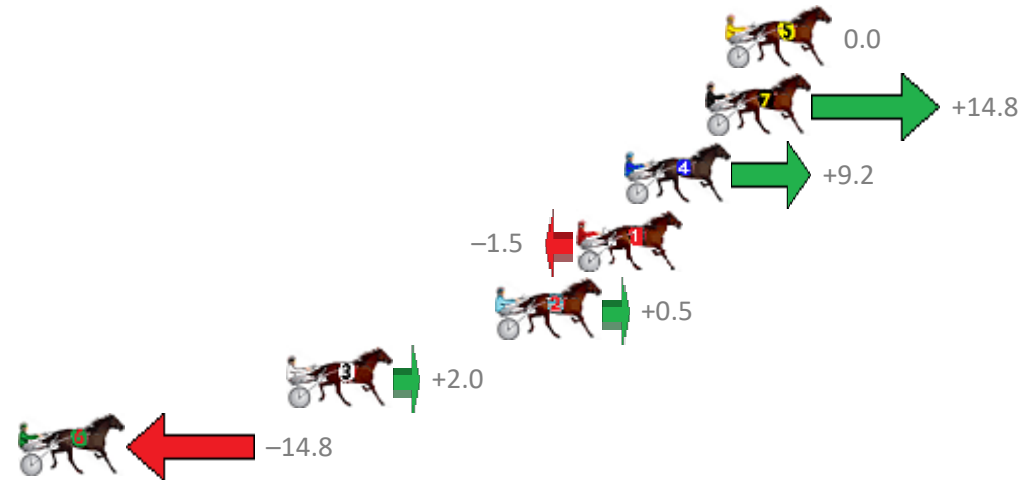

Finish Position and metres gained from 800m

Sectionals  
Powered by

**PJ Harness Analyser**  
Master harness racing with the power of sectionals  
Owners, Trainers and Punters - Check out what's new at [www.pjdata.com.au](http://www.pjdata.com.au)