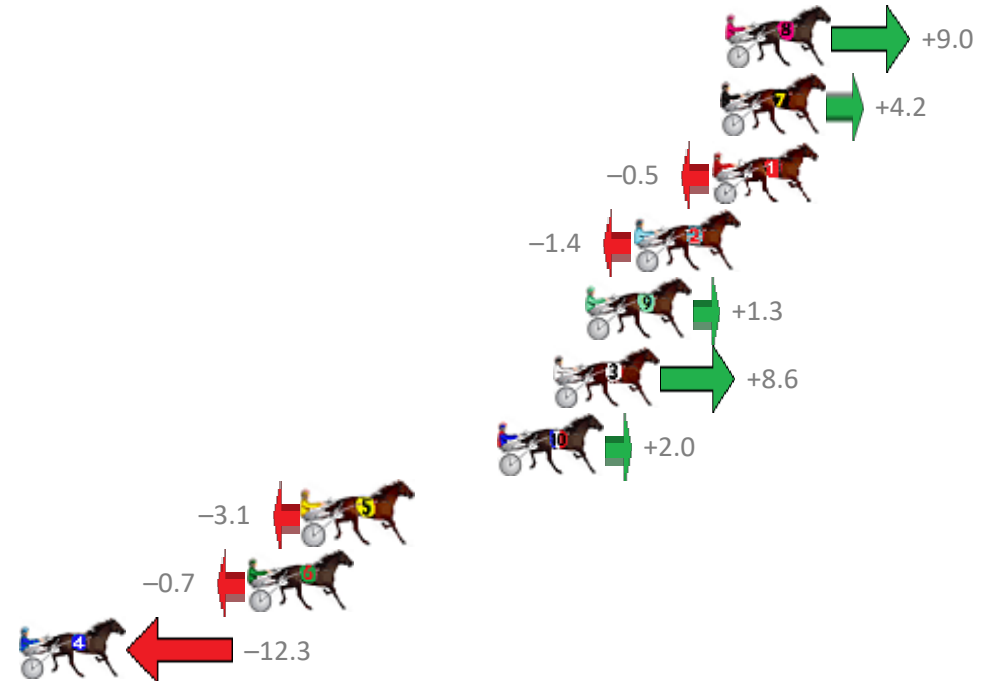

Redcliffe Race 5 Distance 1780m

Thursday, 8 August 2019

Gross Time: 2:10.20 MileRate: 1:57.70 LeadTime: 11.60s First Qtr: 29.80s Second Qtr: 30.90s Third Qtr: 28.20s Fourth Qtr: 29.70s

NoHorse	Plc	Margin	Time	800Time (W)	400 Time (W)
8 JACKS GAMBIT	1	0.0m	2:10.20	57.25s (0)	28.84s (0)
7 UNDERTHEKILT	2	0.2m	2:10.21	57.60s (0)	29.25s (0)
1 COAST WARNING	3	0.5m	2:10.24	57.94s (0)	29.74s (0)
2 DONT CALL ME	4	3.6m	2:10.47	58.00s (1)	29.79s (1)
9 SIR MACADOR	5	5.5m	2:10.61	57.81s (1)	29.43s (1)
3 DEVOUGED	6	6.8m	2:10.70	57.28s (1)	28.99s (1)
10 FLYING WINGARD	7	9.0m	2:10.87	57.76s (1)	30.06s (2)
5 RITCHIE BEE	8	16.7m	2:11.44	58.12s (0)	29.43s (0)
6 WEASEL	9	18.9m	2:11.60	57.95s (0)	29.17s (1)
4 DYNAMIC DEEJAY	10	35.1m	2:12.81	58.79s (0)	30.20s (0)

Finish Position and metres gained from 800m

Sectionals
Powered by

PJ Harness Analyser
Master harness racing with the power of sectionals
Owners, Trainers and Punters - Check out what's new at www.pjdata.com.au

The Racing Queensland Board (trading as Racing Queensland) and provider are not responsible for the completeness or accuracy of any of the information contained herein, and makes no representations about its suitability for any purpose.