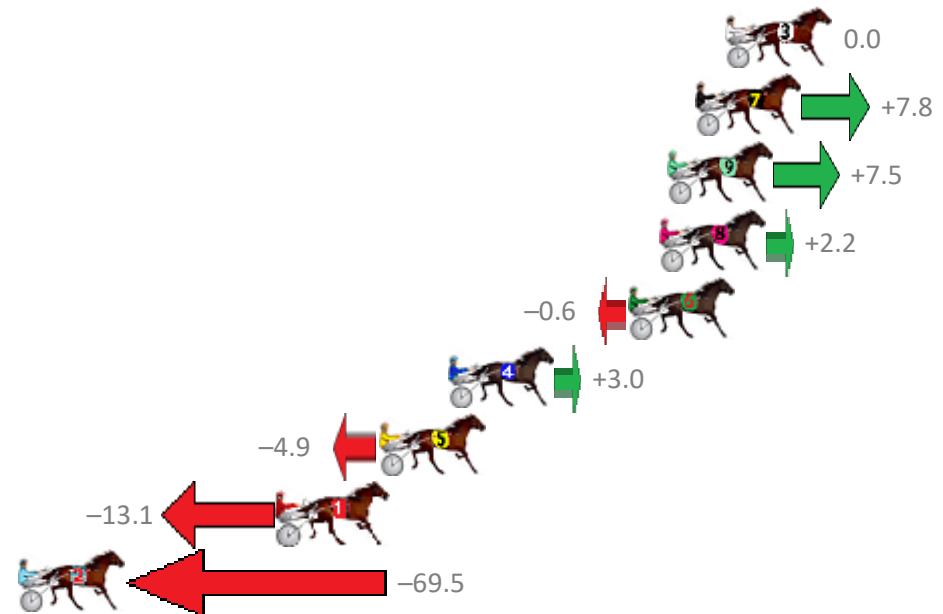

Redcliffe Race 4 Distance 2040m

Thursday, 8 August 2019

Gross Time: 2:32.00 MileRate: 1:59.90 LeadTime: 32.40s First Qtr: 29.50s Second Qtr: 30.20s Third Qtr: 29.00s Fourth Qtr: 30.90s

NoHorse	Plc	Margin	Time	800Time (W)	400 Time (W)
3 TORQUE FEELS GOOD	1	0.0m	2:32.00	59.90s (0)	30.90s (0)
7 ARTS PEREGRINE	2	1.2m	2:32.09	59.32s (0)	30.31s (1)
9 FORTES IN FIDE	3	2.3m	2:32.18	59.34s (1)	29.86s (2)
8 GRIZZLY MONTANA	4	2.6m	2:32.20	59.74s (1)	30.37s (2)
6 MONTANA EXPRESS	5	3.8m	2:32.29	59.94s (2)	30.90s (1)
4 MODERN THOUGHT	6	11.0m	2:32.85	59.68s (0)	30.44s (0)
5 ARBIT MAJOR	7	13.7m	2:33.06	60.27s (2)	30.95s (3)
1 FEELING CLASSY	8	17.7m	2:33.37	60.88s (0)	31.90s (0)
2 ZED EXPRESS	9	69.5m	2:37.37	65.10s (1)	35.14s (1)

Finish Position and metres gained from 800m

Sectionals
Powered by

PJ Harness Analyser
Master harness racing with the power of sectionals
Owners, Trainers and Punters - Check out what's new at www.pjdata.com.au

The Racing Queensland Board (trading as Racing Queensland) and provider are not responsible for the completeness or accuracy of any of the information contained herein, and makes no representations about its suitability for any purpose.