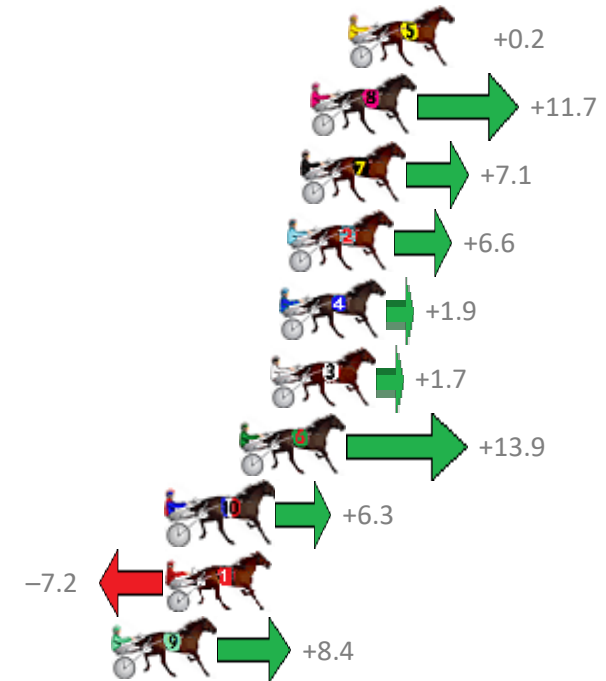

Redcliffe Race 6 Distance 1780m

Thursday, 8 August 2019

Gross Time: 2:11.90 MileRate: 1:59.20 LeadTime: 11.30s First Qtr: 30.50s Second Qtr: 31.10s Third Qtr: 29.00s Fourth Qtr: 30.00s

NoHorse	Plc	Margin	Time	800Time (W)	400 Time (W)
5 TASSINI	1	0.0m	2:11.90	58.99s (1)	30.00s (1)
8 ANNAS BEST	2	1.5m	2:12.01	58.14s (0)	29.12s (0)
7 SWAFFHAM WATER	3	1.9m	2:12.04	58.48s (0)	29.50s (0)
2 LIVE IN STYLE	4	2.4m	2:12.08	58.51s (1)	29.58s (2)
4 ONYAJANS	5	2.7m	2:12.10	58.86s (1)	29.89s (1)
3 SPLASH OF GOLD	6	3.1m	2:12.13	58.87s (0)	29.90s (0)
6 BIG IN AMERICA	7	4.3m	2:12.22	57.97s (1)	29.09s (1)
10 IMA ROCKNROLL DIVA	8	7.1m	2:12.43	58.54s (1)	29.60s (2)
1 AUNTY BESSY	9	7.2m	2:12.44	59.53s (0)	30.52s (0)
9 LETHAL STAR	10	9.4m	2:12.60	58.38s (0)	29.30s (0)

Finish Position and metres gained from 800m

Sectionals
Powered by

PJ Harness Analyser
Master harness racing with the power of sectionals
Owners, Trainers and Punters - Check out what's new at www.pjdata.com.au

The Racing Queensland Board (trading as Racing Queensland) and provider are not responsible for the completeness or accuracy of any of the information contained herein, and makes no representations about its suitability for any purpose.