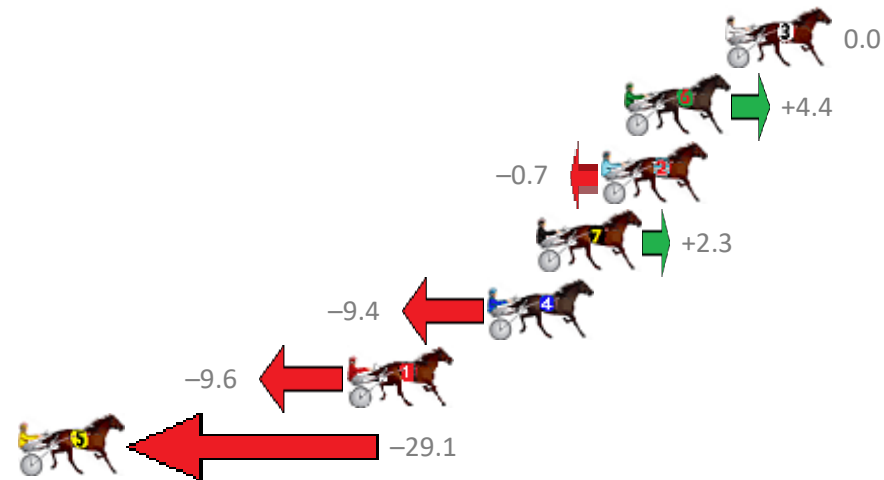

Redcliffe Race 2 Distance 1780m

Thursday, 8 August 2019

Gross Time: 2:13.80 MileRate: 2:01.00 LeadTime: 11.50s First Qtr: 31.90s Second Qtr: 31.20s Third Qtr: 29.80s Fourth Qtr: 29.40s

NoHorse	Plc	Margin	Time	800Time (W)	400 Time (W)
3 CHASIN DREAMZ	1	0.0m	2:13.80	59.20s (0)	29.40s (0)
6 RANCHO MAN	2	4.0m	2:14.09	58.87s (1)	28.96s (2)
2 SURFER JOE	3	4.9m	2:14.16	59.25s (1)	29.50s (1)
7 PERFECT FEELING	4	7.5m	2:14.35	59.03s (0)	29.11s (1)
4 SOMEHOWSOMEWAY	5	9.4m	2:14.49	59.90s (1)	29.66s (0)
1 BERTILS FIREFOX	6	15.0m	2:14.90	59.91s (0)	29.52s (0)
5 RUM AND SCHOTZ	7	41.7m	2:16.86	61.35s (1)	31.32s (2)

Finish Position and metres gained from 800m

Sectionals
Powered by

PJ Harness Analyser
Master harness racing with the power of sectionals
Owners, Trainers and Punters - Check out what's new at www.pjdata.com.au

The Racing Queensland Board (trading as Racing Queensland) and provider are not responsible for the completeness or accuracy of any of the information contained herein, and makes no representations about its suitability for any purpose.