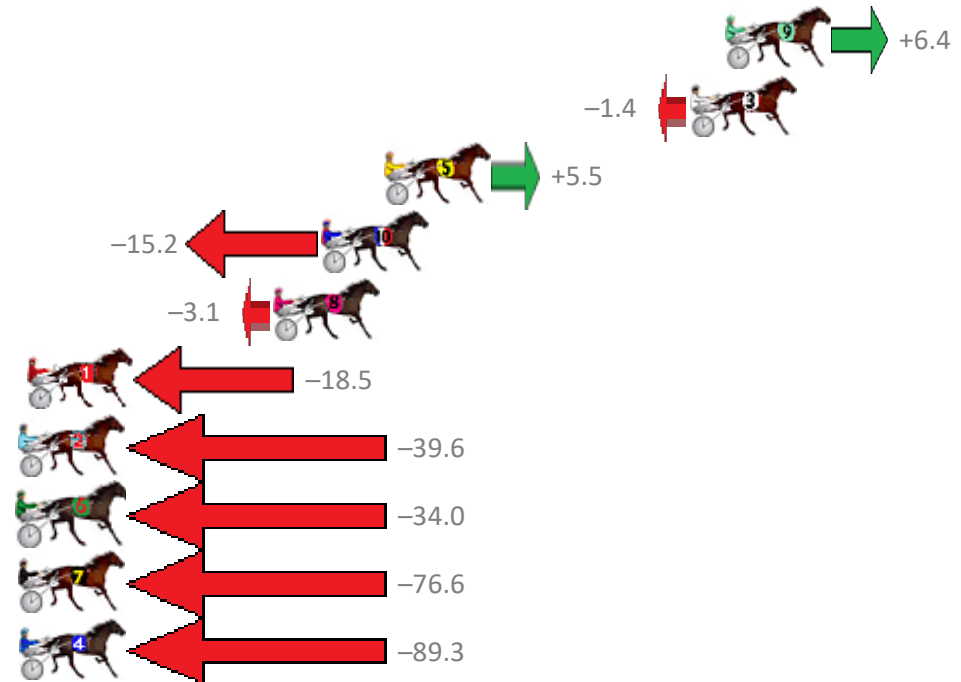

Redcliffe Race 3 Distance 1780m

Thursday, 8 August 2019

Gross Time: 2:13.50 MileRate: 2:00.70 LeadTime: 12.10s First Qtr: 31.00s Second Qtr: 30.20s Third Qtr: 29.40s Fourth Qtr: 30.80s

NoHorse	Plc	Margin	Time	800Time (W)	400 Time (W)
9 BELLA BLONDIE	1	0.0m	2:13.50	59.72s (1)	30.12s (0)
3 SHAKIN SHAKIRA	2	1.4m	2:13.61	60.31s (0)	30.91s (0)
5 BEEJAYS DELIGHT	3	13.5m	2:14.54	59.79s (0)	29.95s (0)
10 FRANCO NEVAEH	4	16.0m	2:14.73	61.34s (1)	31.65s (1)
8 CHARAS ACCENT	5	17.9m	2:14.88	60.43s (0)	30.75s (1)
1 FORTYFIVE ROCK	6	27.7m	2:15.63	61.59s (0)	31.65s (0)
2 ASHLEE NITRO	7	44.0m	2:16.89	63.18s (0)	33.83s (0)
6 ITMIGHTBEYOU	8	53.2m	2:17.60	62.76s (1)	33.20s (2)
7 ART SUNSET	9	87.6m	2:20.25	65.96s (1)	36.68s (1)
4 OUR LITTLE GIRL	10	154.3m	2:25.38	66.92s (0)	35.37s (0)

Finish Position and metres gained from 800m

Sectionals
Powered by

PJ Harness Analyser
Master harness racing with the power of sectionals
Owners, Trainers and Punters - Check out what's new at www.pjdata.com.au

The Racing Queensland Board (trading as Racing Queensland) and provider are not responsible for the completeness or accuracy of any of the information contained herein, and makes no representations about its suitability for any purpose.