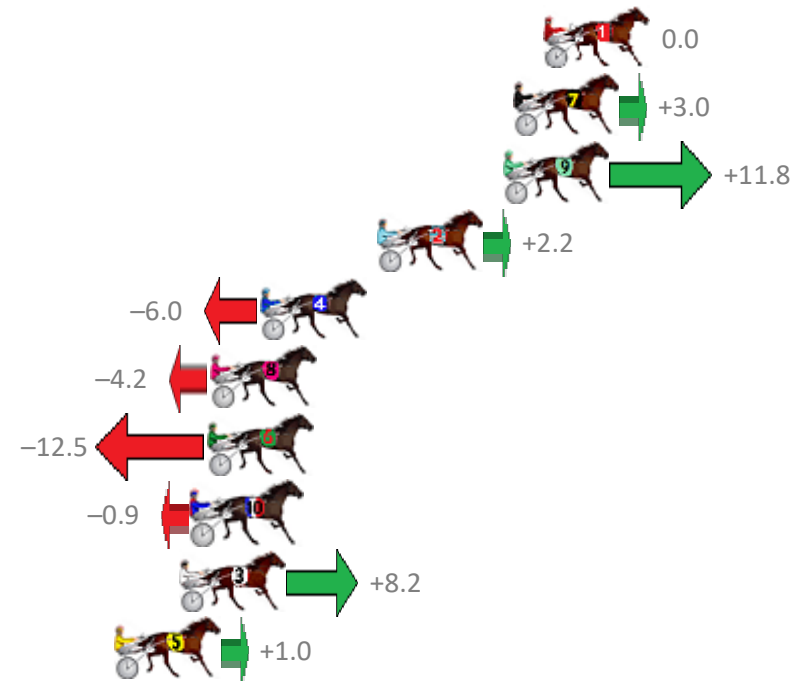

Redcliffe Race 8 Distance 2040m

Thursday, 8 August 2019

Gross Time: 2:33.30 MileRate: 2:00.90 LeadTime: 32.80s First Qtr: 31.80s Second Qtr: 31.70s Third Qtr: 28.40s Fourth Qtr: 28.60s

No	Horse	Plc	Margin	Time	800Time (W)	400 Time (W)
1	BROADWATER	1	0.0m	2:33.30	57.00s (0)	28.60s (0)
7	HAPPY FEELINGS	2	1.2m	2:33.39	56.79s (0)	28.37s (0)
9	ELMAUR JOY	3	1.6m	2:33.41	56.16s (1)	27.94s (2)
2	MO JARNEY	4	6.6m	2:33.77	56.84s (0)	28.41s (0)
4	ZED CODE	5	11.2m	2:34.10	57.43s (1)	29.00s (1)
8	PROJECTILE	6	13.2m	2:34.24	57.30s (2)	29.07s (2)
6	RANFURLY RULZ	7	13.3m	2:34.25	57.89s (1)	29.48s (1)
10	HOT DOGMA	8	13.9m	2:34.29	57.06s (0)	28.82s (1)
3	ALWAYS AT NIGHT	9	14.4m	2:34.33	56.42s (1)	28.21s (2)
5	FRENCH GLOBE	10	17.0m	2:34.52	56.93s (1)	28.73s (2)

Finish Position and metres gained from 800m

Sectionals
Powered by

PJ Harness Analyser
Master harness racing with the power of sectionals
Owners, Trainers and Punters - Check out what's new at www.pjdata.com.au

The Racing Queensland Board (trading as Racing Queensland) and provider are not responsible for the completeness or accuracy of any of the information contained herein, and makes no representations about its suitability for any purpose.