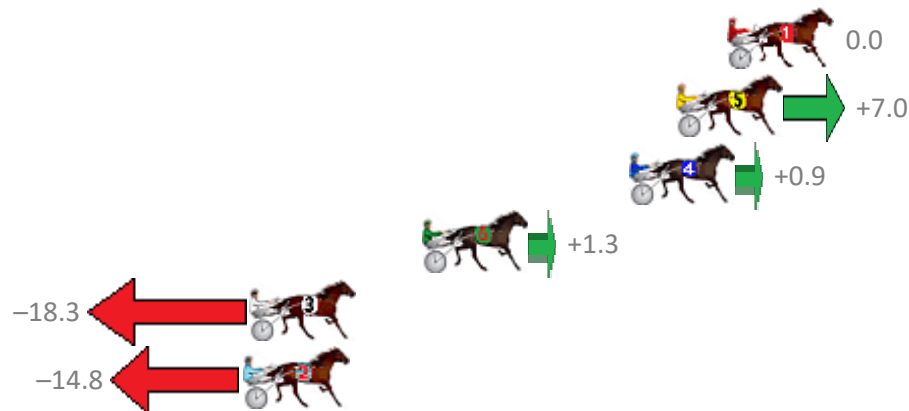

Redcliffe Race 7 Distance 1780m

Wednesday, 6 November 2019

Gross Time: 2:09.60 MileRate: 1:57.20 LeadTime: 11.30s First Qtr: 29.00s Second Qtr: 31.60s Third Qtr: 28.40s Fourth Qtr: 29.30s

NoHorse	Plc	Margin	Time	800Time (W)	400 Time (W)
1 MACH TORQUE	1	0.0m	2:09.60	57.70s (0)	29.30s (0)
5 MONUMENTAL	2	2.0m	2:09.75	57.20s (1)	28.49s (1)
4 GRIZZLY MONTANA	3	3.9m	2:09.89	57.64s (1)	28.97s (1)
6 JANIES GOT A GUN	4	12.1m	2:10.49	57.61s (1)	29.22s (2)
3 KISS CAM	5	18.9m	2:10.98	59.02s (1)	30.45s (1)
2 JUST ROKIN	6	19.2m	2:11.01	58.77s (0)	29.81s (0)

Finish Position and metres gained from 800m

Sectionals
Powered by

Home of Australian Harness Sectionals

Get your sectionals delivered to your inbox daily

Check out www.pjdata.com.au

The Racing Queensland Board (trading as Racing Queensland) and provider are not responsible for the completeness or accuracy of any of the information contained herein, and makes no representations about its suitability for any purpose.