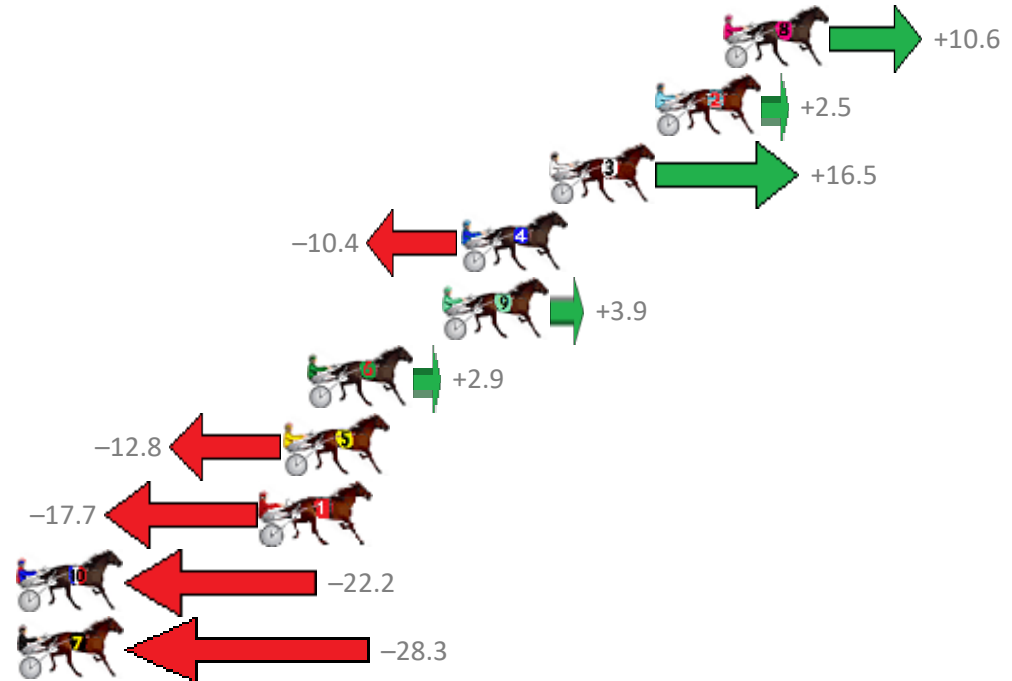

Redcliffe Race 1 Distance 2040m

Wednesday, 6 November 2019

Gross Time: 2:31.80 MileRate: 1:59.80 LeadTime: 30.70s First Qtr: 31.40s Second Qtr: 30.40s Third Qtr: 29.10s Fourth Qtr: 30.20s

NoHorse	Plc	Margin	Time	800Time (W)	400 Time (W)
8 BE ON THE SLY	1	0.0m	2:31.80	58.51s (1)	29.55s (1)
2 ARBIT MAJOR	2	2.7m	2:32.00	59.11s (1)	30.12s (2)
3 BLACKSADANCE	3	6.9m	2:32.32	58.08s (2)	30.09s (3)
4 TRACES OF TARA	4	10.4m	2:32.59	60.07s (0)	30.99s (0)
9 RITCHIE BEE	5	11.1m	2:32.64	59.01s (1)	30.37s (2)
6 TORQUE IS MY GIRL	6	16.5m	2:33.05	59.09s (1)	30.46s (2)
5 MODERN THOUGHT	7	17.4m	2:33.11	60.25s (0)	31.12s (0)
1 BERTILS FIREFOX	8	18.3m	2:33.18	60.61s (1)	31.52s (1)
10 KIT KATS CHAT	9	31.0m	2:34.14	60.95s (0)	31.80s (0)
7 OUR DOUG	10	42.9m	2:35.04	61.40s (0)	31.73s (0)

Finish Position and metres gained from 800m

Sectionals
Powered by

Home of Australian Harness Sectionals

Get your sectionals delivered to your inbox daily

Check out www.pjdata.com.au

The Racing Queensland Board (trading as Racing Queensland) and provider are not responsible for the completeness or accuracy of any of the information contained herein, and makes no representations about its suitability for any purpose.