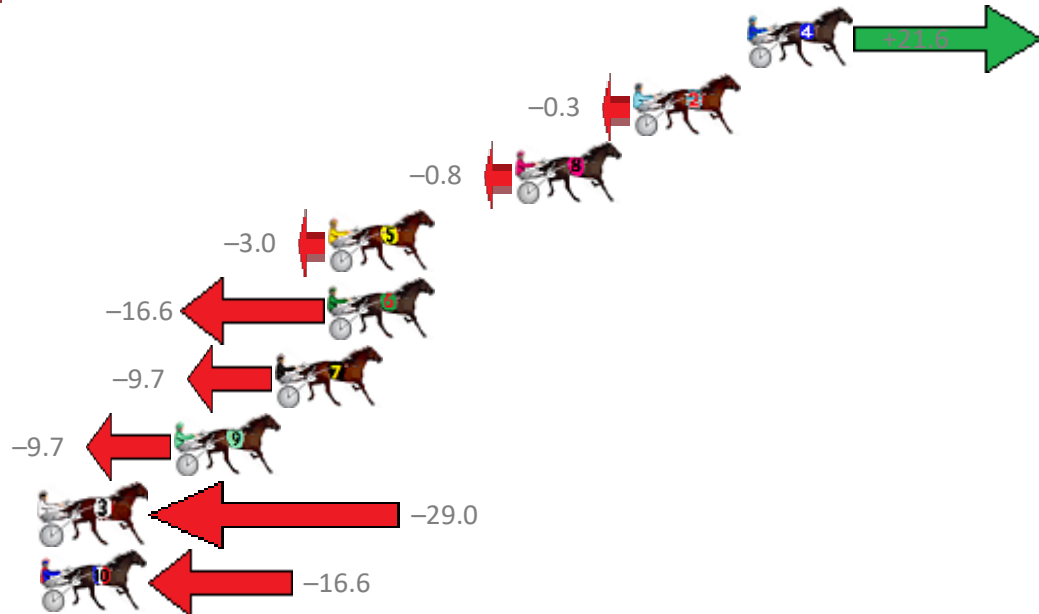

Redcliffe Race 2 Distance 1780m

Wednesday, 6 November 2019

Gross Time: 2:12.10 MileRate: 1:59.40 LeadTime: 11.20s First Qtr: 29.70s Second Qtr: 31.00s Third Qtr: 29.90s Fourth Qtr: 30.30s

NoHorse	Plc	Margin	Time	800Time (W)	400 Time (W)
4 LAZY BLAZE	1	0.0m	2:12.10	58.57s (1)	29.33s (4)
2 GIGANTIC JASPER	2	4.5m	2:12.44	60.22s (0)	30.32s (0)
8 ONYA DOUG	3	9.2m	2:12.80	60.26s (1)	30.74s (2)
5 SOMEHOWSOMEWAY	4	16.6m	2:13.36	60.43s (0)	30.69s (1)
6 WILLSINTOWN	5	16.6m	2:13.36	61.45s (0)	31.56s (0)
7 VODOO FELLA	6	18.7m	2:13.52	60.93s (0)	31.02s (0)
9 GADOT	7	22.7m	2:13.82	60.93s (1)	31.34s (2)
3 LOMBO SKY HAWK	8	33.2m	2:14.61	62.38s (1)	32.56s (1)
10 LA BELLE CHEVAL	9	33.8m	2:14.66	61.45s (2)	32.16s (3)

Finish Position and metres gained from 800m

Sectionals
Powered by

Home of Australian Harness Sectionals

Get your sectionals delivered to your inbox daily

Check out www.pjdata.com.au

The Racing Queensland Board (trading as Racing Queensland) and provider are not responsible for the completeness or accuracy of any of the information contained herein, and makes no representations about its suitability for any purpose.