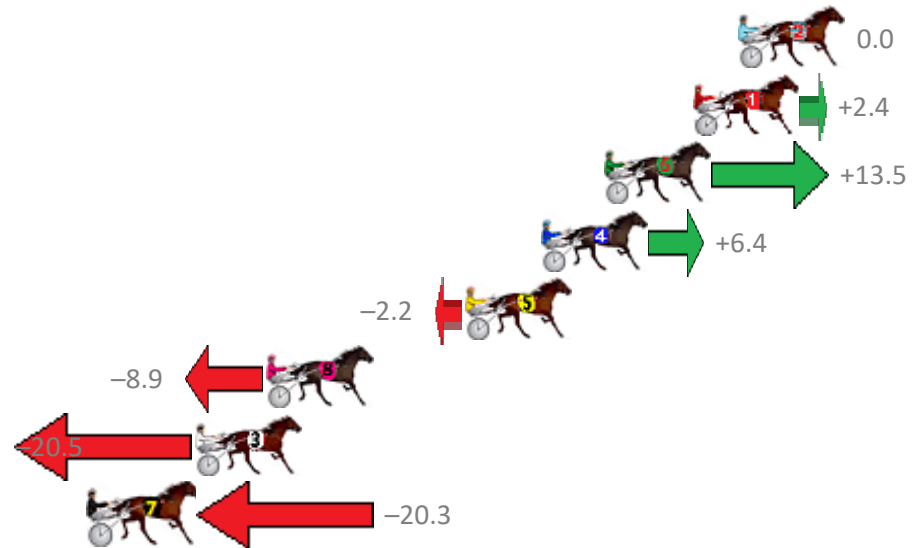

Redcliffe Race 4 Distance 1780m

Wednesday, 6 November 2019

Gross Time: 2:12.00 MileRate: 1:59.30 LeadTime: 11.60s First Qtr: 30.40s Second Qtr: 32.00s Third Qtr: 28.40s Fourth Qtr: 29.60s

NoHorse	Plc	Margin	Time	800Time (W)	400 Time (W)
2 SOCIAL MEDIA	1	0.0m	2:12.00	58.00s (0)	29.60s (0)
1 LETHAL STAR	2	1.8m	2:12.13	57.83s (0)	29.41s (0)
6 MONTANA NIGHTS	3	5.3m	2:12.39	57.02s (1)	28.78s (3)
4 MO JARNEY	4	7.8m	2:12.58	57.54s (1)	29.36s (1)
5 BUKTHSYSTEM	5	10.8m	2:12.80	58.16s (0)	29.66s (0)
8 MOONLIGHT JACK	6	18.7m	2:13.38	58.65s (1)	30.14s (3)
3 FLASH UNDER FIRE	7	21.5m	2:13.59	59.49s (1)	30.97s (1)
7 WEASEL	8	25.7m	2:13.90	59.47s (1)	30.88s (2)

Finish Position and metres gained from 800m

Sectionals
Powered by

Home of Australian Harness Sectionals

Get your sectionals delivered to your inbox daily

Check out www.pjdata.com.au

The Racing Queensland Board (trading as Racing Queensland) and provider are not responsible for the completeness or accuracy of any of the information contained herein, and makes no representations about its suitability for any purpose.