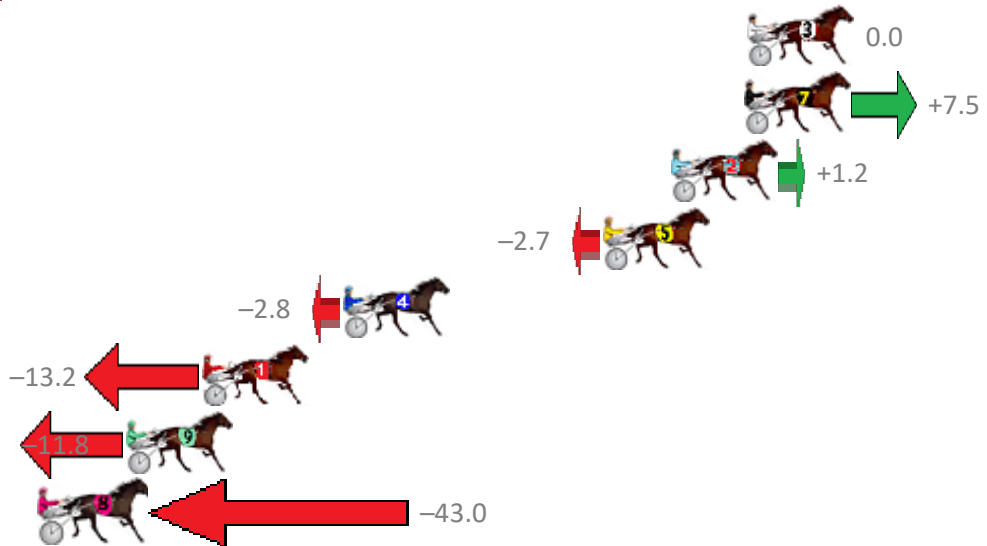

Redcliffe Race 5 Distance 2040m

Wednesday, 6 November 2019

Gross Time: 2:35.60 MileRate: 2:02.70 LeadTime: 32.20s First Qtr: 32.50s Second Qtr: 32.20s Third Qtr: 29.20s Fourth Qtr: 29.50s

No	Horse	Plc	Margin	Time	800Time (W)	400 Time (W)
3	FEELING THE POWER	1	0.0m	2:35.60	58.70s (0)	29.50s (0)
7	DELIGHT OF RANI	2	0.1m	2:35.61	58.15s (1)	29.01s (1)
2	CANNAN	3	3.0m	2:35.82	58.61s (0)	29.41s (0)
5	THATS FUNNY	4	5.7m	2:36.02	58.90s (1)	29.77s (1)
4	MELTON LUCKY	5	16.0m	2:36.78	58.91s (0)	29.47s (0)
1	TEACHERS PET	6	21.6m	2:37.19	59.67s (0)	30.27s (0)
9	SHEMOZZLE	7	24.6m	2:37.41	59.57s (1)	30.28s (1)
8	MELTON MAX GENTLE	8	61.6m	2:40.14	61.86s (0)	31.65s (0)

Finish Position and metres gained from 800m

Sectionals
Powered by

Home of Australian Harness Sectionals

Get your sectionals delivered to your inbox daily

Check out www.pjdata.com.au

The Racing Queensland Board (trading as Racing Queensland) and provider are not responsible for the completeness or accuracy of any of the information contained herein, and makes no representations about its suitability for any purpose.