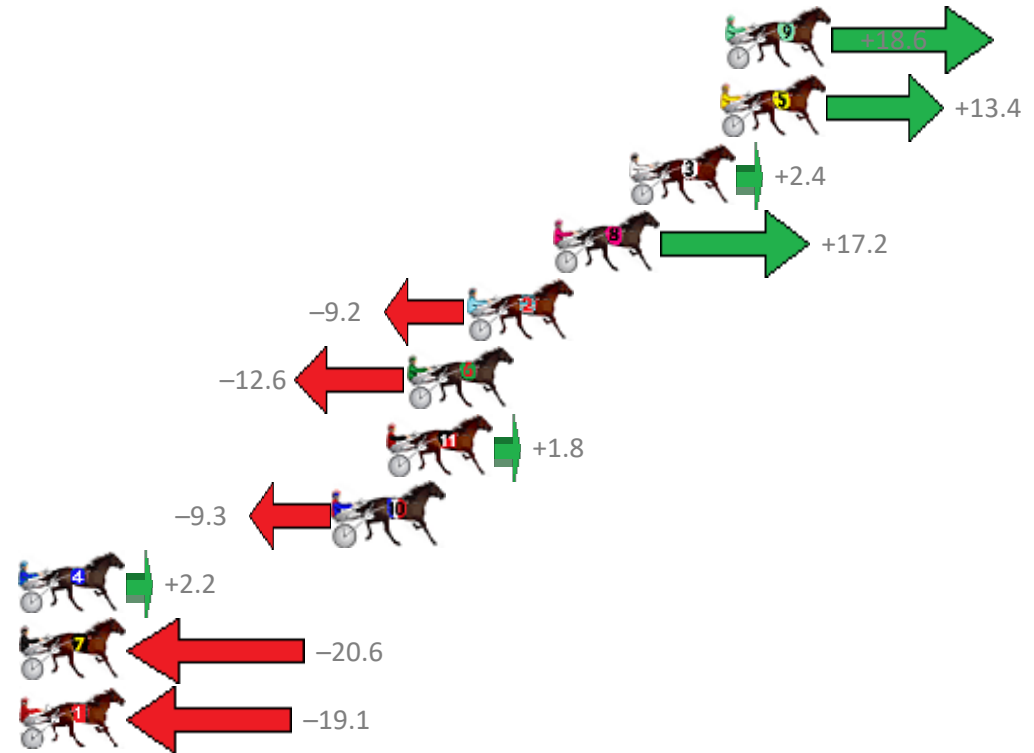

Redcliffe Race 6 Distance 1780m

Wednesday, 6 November 2019

Gross Time: 2:19.10 MileRate: 2:04.30 LeadTime: 15.10s First Qtr: 30.70s Second Qtr: 31.60s Third Qtr: 29.30s Fourth Qtr: 32.40s

NoHorse	Plc	Margin	Time	800Time (W)	400 Time (W)
9 LAVROS SEGIL	1	0.0m	2:19.10	60.27s (1)	31.22s (2)
5 MYRTLE BEACH	2	0.2m	2:19.12	60.67s (1)	31.38s (1)
3 SOH TWISTED	3	3.8m	2:19.41	61.51s (0)	32.27s (0)
8 DAY TOURER	4	6.8m	2:19.65	60.37s (1)	31.25s (1)
2 ILLAWONG CHAMPERS	5	10.2m	2:19.93	62.41s (0)	33.23s (0)
6 MY PRECIOUS YANKEE	6	12.6m	2:20.12	62.67s (1)	33.29s (1)
11 EL SWAVO	7	13.4m	2:20.19	61.56s (2)	31.59s (2)
10 THE REAPER	8	15.5m	2:20.36	62.42s (1)	32.62s (0)
4 NO TRANSACTIONS	9	41.8m	2:22.49	61.53s (0)	32.79s (0)
7 GO AHEAD MAKEMYDA	10	83.6m	2:25.87	63.29s (0)	33.91s (0)
1 SHEZ ALL MUSCLE	11	104.1m	2:27.53	63.17s (0)	34.19s (0)

Finish Position and metres gained from 800m

Sectionals
Powered by

Home of Australian Harness Sectionals

Get your sectionals delivered to your inbox daily

Check out www.pjdata.com.au

The Racing Queensland Board (trading as Racing Queensland) and provider are not responsible for the completeness or accuracy of any of the information contained herein, and makes no representations about its suitability for any purpose.