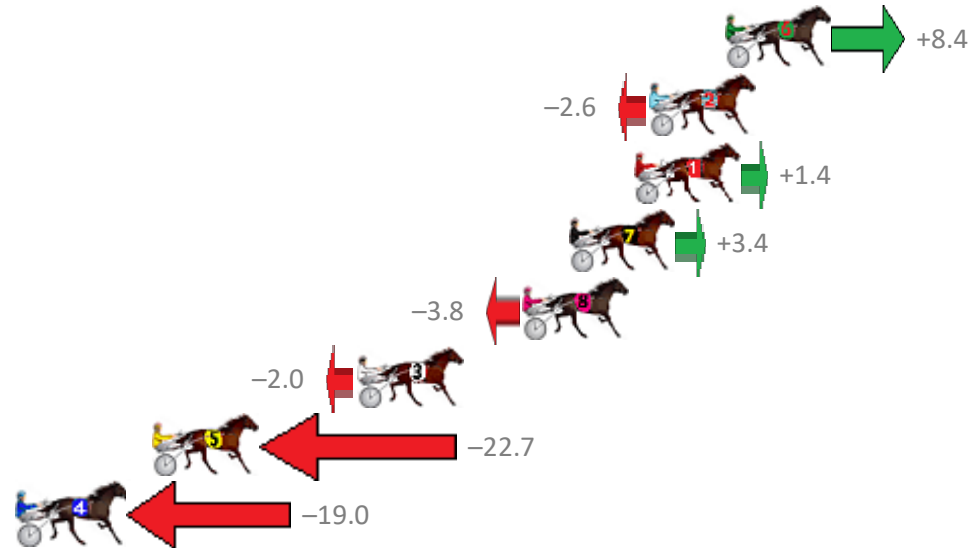

Redcliffe Race 3 Distance 1780m

Wednesday, 6 November 2019

Gross Time: 2:10.40 MileRate: 1:57.90 LeadTime: 11.00s First Qtr: 30.50s Second Qtr: 31.60s Third Qtr: 28.40s Fourth Qtr: 28.90s

NoHorse	Plc	Margin	Time	800Time (W)	400 Time (W)
6 RIVERLEIGH JEFF	1	0.0m	2:10.40	56.70s (1)	28.67s (2)
2 TORQUE WITH ESTEEM	2	3.0m	2:10.62	57.49s (0)	29.12s (0)
1 SPONDOOLEY	3	3.6m	2:10.66	57.20s (0)	28.78s (0)
7 LITTLE BOLT	4	6.2m	2:10.85	57.06s (0)	28.65s (0)
8 KAAPALI	5	8.0m	2:10.98	57.57s (1)	28.93s (2)
3 WHATA CHALLENGE	6	14.6m	2:11.45	57.44s (1)	29.06s (2)
5 STUDLEIGH WILL	7	22.7m	2:12.04	58.93s (1)	30.29s (1)
4 VADER	8	32.8m	2:12.77	58.66s (0)	30.10s (0)

Finish Position and metres gained from 800m

Sectionals
Powered by

Home of Australian Harness Sectionals

Get your sectionals delivered to your inbox daily

Check out www.pjdata.com.au

The Racing Queensland Board (trading as Racing Queensland) and provider are not responsible for the completeness or accuracy of any of the information contained herein, and makes no representations about its suitability for any purpose.