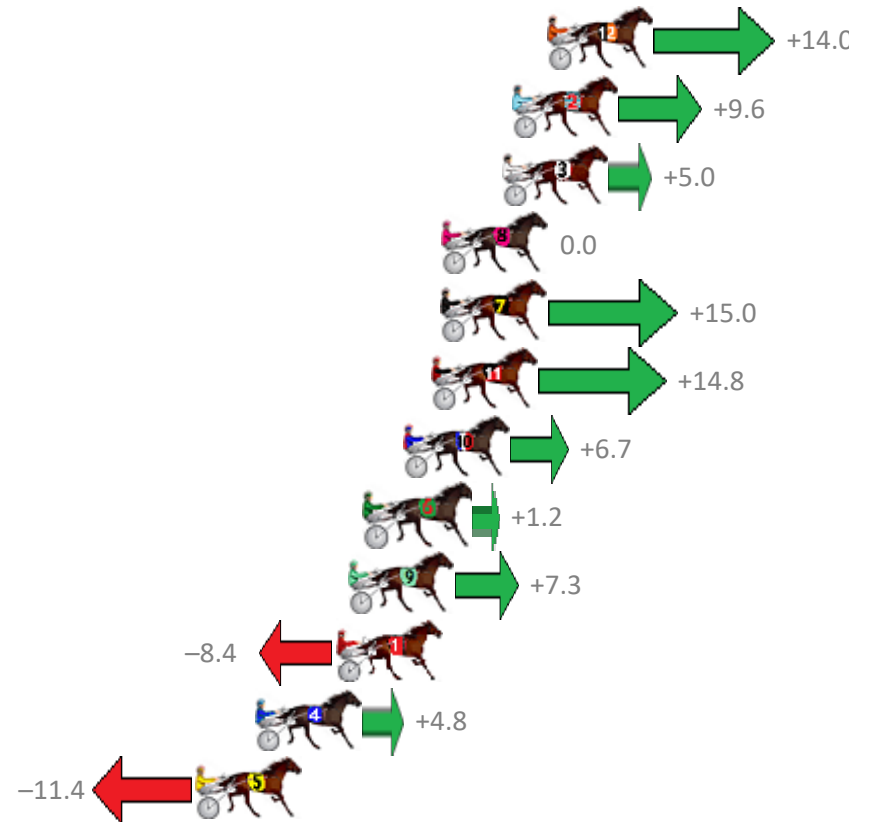

Albion Park Race 8 Distance 2138m

Friday, 27 December 2019

Gross Time: 2:38.30 MileRate: 1:59.20 LeadTime: 38.60s First Qtr: 30.10s Second Qtr: 30.40s Third Qtr: 28.70s Fourth Qtr: 30.50s

No Horse	Plc	Margin	Time	800Time (W)	400 Time (W)
12 ZARAS ALL GOOD	1	0.0m	2:38.30	58.16s (2)	30.48s (2)
2 PURE CHARISMA	2	1.4m	2:38.41	58.49s (1)	30.00s (1)
3 BANGKOK BRAVADO	3	1.8m	2:38.44	58.83s (1)	30.23s (2)
8 BETTING BARON	4	4.2m	2:38.62	59.20s (0)	30.48s (0)
7 SEA HAWKE	5	4.2m	2:38.62	58.09s (2)	30.24s (3)
11 SIRIUS VICKI	6	4.6m	2:38.65	58.10s (1)	29.98s (2)
10 MISS MONEYBAGS	7	5.7m	2:38.73	58.70s (0)	29.90s (0)
6 LIVING GRAND	8	7.2m	2:38.85	59.11s (0)	30.35s (0)
9 JOANNIES GIRL	9	7.9m	2:38.90	58.66s (1)	30.07s (1)
1 MAJOR LUCKY	10	8.4m	2:38.94	59.82s (0)	31.14s (0)
4 SWAFFHAM WATER	11	11.6m	2:39.18	58.84s (0)	30.03s (0)
5 GOLD REACTOR	12	14.0m	2:39.37	60.04s (1)	31.43s (1)

Finish Position and metres gained from 800m

Sectionals
Powered by

Home of Australian Harness Sectionals

Get your sectionals delivered to your inbox daily

Check out www.pjdata.com.au

The Racing Queensland Board (trading as Racing Queensland) and provider are not responsible for the completeness or accuracy of any of the information contained herein, and makes no representations about its suitability for any purpose.