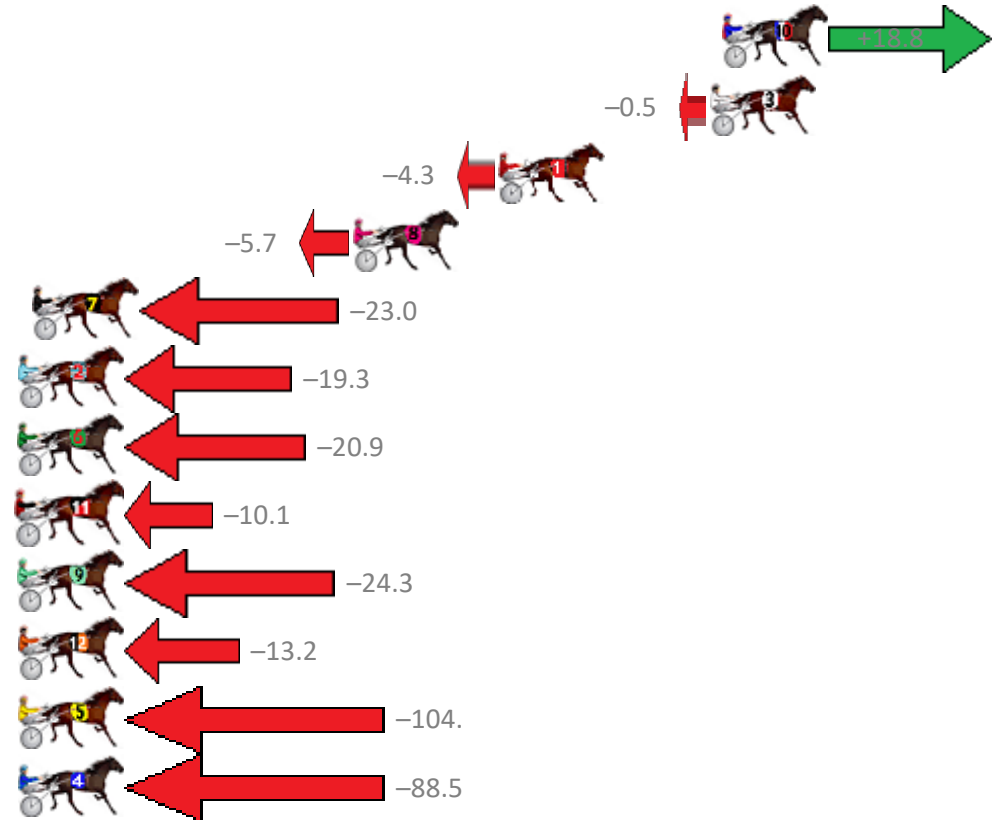

Albion Park Race 4 Distance 1660m

Friday, 27 December 2019

Gross Time: 1:59.60 MileRate: 1:56.00 LeadTime: 3.40s First Qtr: 28.20s Second Qtr: 31.60s Third Qtr: 28.20s Fourth Qtr: 28.20s

No Horse	Plc	Margin	Time	800Time (W)	400 Time (W)
10 MONTANA LAD	1	0.0m	1:59.60	55.07s (2)	27.89s (1)
3 HEADWIN	2	0.5m	1:59.64	56.44s (0)	28.24s (0)
1 A ROCKNROLL LEGACY	3	8.9m	2:00.23	56.70s (0)	28.28s (0)
8 CANDYFLOSS	4	14.7m	2:00.64	56.80s (0)	28.33s (1)
7 BETTOR WATCH HIM	5	27.4m	2:01.53	58.02s (1)	29.54s (1)
2 GROOVY MISS ANNIE	6	32.3m	2:01.88	57.76s (1)	29.14s (1)
6 GIVE ME FIFTY	7	34.1m	2:02.00	57.87s (0)	29.02s (0)
11 HUGHIES SISTER	8	34.7m	2:02.05	57.11s (2)	28.97s (1)
9 BOLT THE BOMB	9	41.5m	2:02.53	58.11s (1)	28.59s (1)
12 WHICH HUNT	10	42.0m	2:02.56	57.33s (1)	29.45s (2)
5 TORQUE ONETWOTHRE	11	113.4m	2:07.59	63.79s (1)	32.32s (1)
4 REDS GOOD TO GO	12	158.5m	2:10.77	62.64s (0)	32.32s (0)

Finish Position and metres gained from 800m

Sectionals
Powered by

Home of Australian Harness Sectionals

Get your sectionals delivered to your inbox daily

Check out www.pjdata.com.au

The Racing Queensland Board (trading as Racing Queensland) and provider are not responsible for the completeness or accuracy of any of the information contained herein, and makes no representations about its suitability for any purpose.