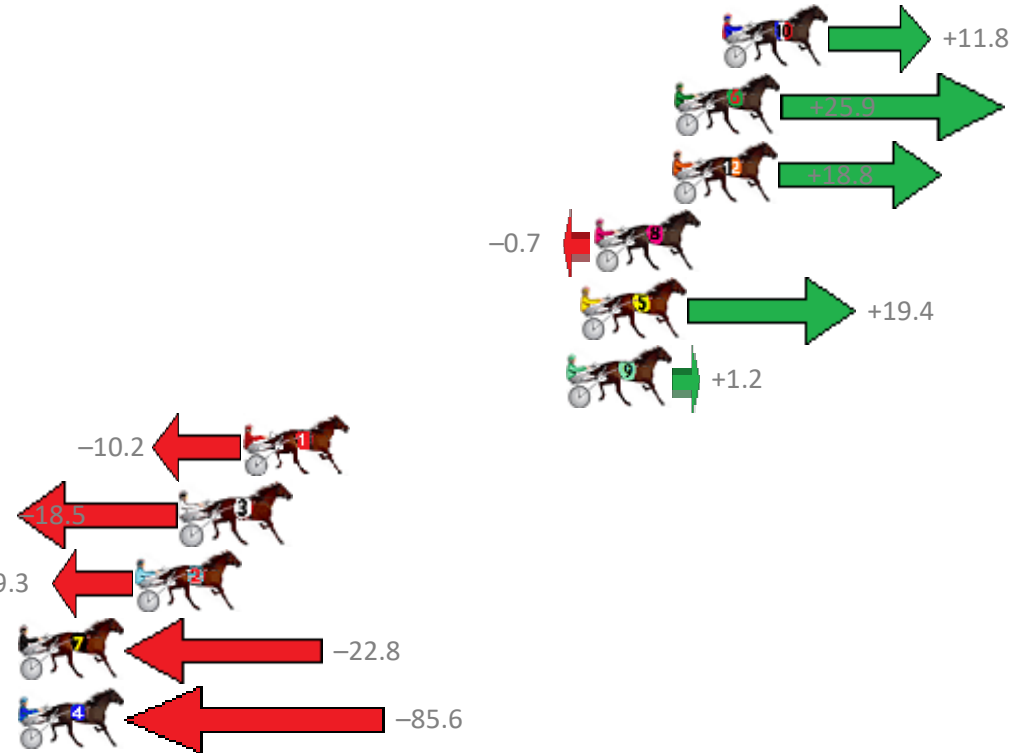

Albion Park Race 2 Distance 1660m

Friday, 27 December 2019

Gross Time: 1:58.90 MileRate: 1:55.30 LeadTime: 3.40s First Qtr: 27.60s Second Qtr: 29.60s Third Qtr: 29.00s Fourth Qtr: 29.30s

No Horse	Plc	Margin	Time	800Time (W)	400 Time (W)
10 OUR LITTLE GIRL	1	0.0m	1:58.90	57.44s (1)	28.96s (1)
6 ZARAS DANCE	2	1.9m	1:59.04	56.41s (2)	28.78s (3)
12 MONTANA EXPRESS	3	2.0m	1:59.05	56.93s (1)	28.74s (0)
8 GOES BOOM	4	5.1m	1:59.27	58.35s (0)	28.50s (1)
5 TIGES APPRENTICE	5	5.6m	1:59.31	56.89s (1)	28.66s (2)
9 MY CARMEN	6	6.2m	1:59.35	58.21s (1)	29.75s (1)
1 ENARMoured	7	19.0m	2:00.29	59.04s (0)	28.93s (2)
3 WANJIRU	8	21.5m	2:00.47	59.65s (1)	30.82s (1)
2 WHATA STRIDE	9	23.3m	2:00.61	58.98s (0)	29.48s (1)
7 ROLLONX	10	39.2m	2:01.77	59.96s (1)	31.64s (2)
4 MISTY JANE	11	85.6m	2:05.17	64.54s (0)	34.28s (0)

Finish Position and metres gained from 800m

Sectionals
Powered by

Home of Australian Harness Sectionals

Get your sectionals delivered to your inbox daily

Check out www.pjdata.com.au

The Racing Queensland Board (trading as Racing Queensland) and provider are not responsible for the completeness or accuracy of any of the information contained herein, and makes no representations about its suitability for any purpose.