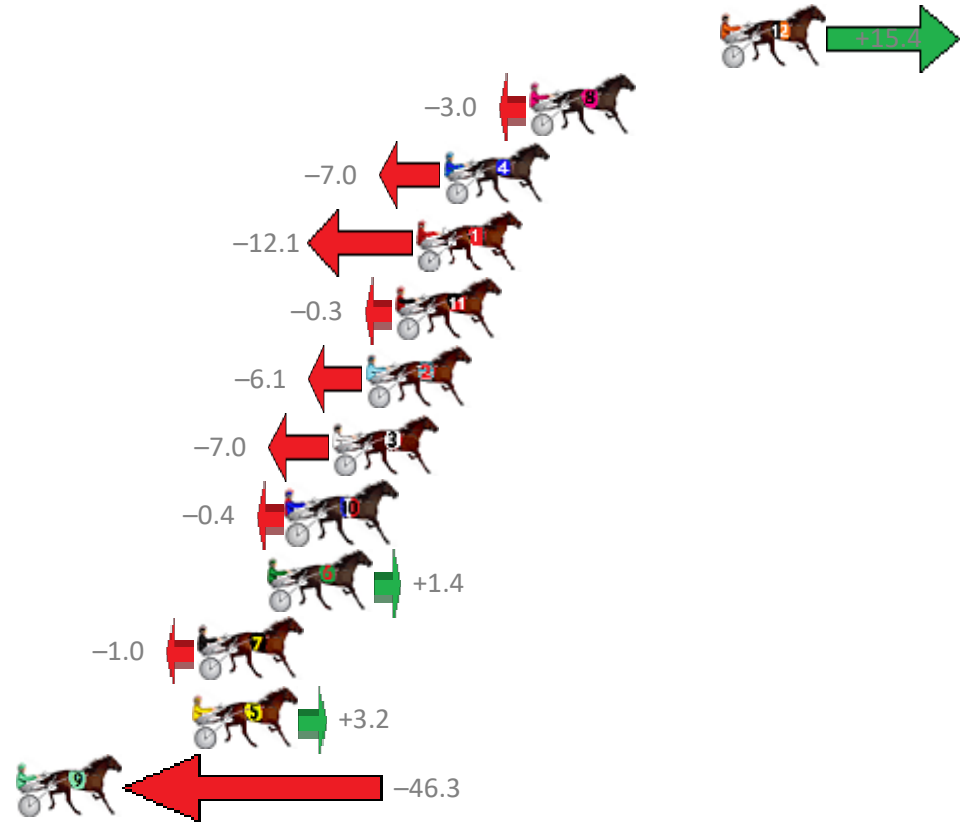

Albion Park Race 6 Distance 1660m

Friday, 27 December 2019

Gross Time: 1:59.90 MileRate: 1:56.20 LeadTime: 3.40s First Qtr: 28.10s Second Qtr: 32.40s Third Qtr: 27.70s Fourth Qtr: 28.30s

No Horse	Plc	Margin	Time	800Time (W)	400 Time (W)
12 GOTTA MOMENT	1	0.0m	1:59.90	54.92s (2)	28.24s (2)
8 TRUNKEY DIGGER	2	7.6m	2:00.44	56.21s (0)	28.44s (0)
4 NON PASSARE	3	11.0m	2:00.68	56.49s (1)	29.06s (1)
1 ITSADANCEOFF	4	12.1m	2:00.76	56.85s (0)	29.16s (0)
11 MAGOOGAN	5	12.9m	2:00.81	56.02s (0)	28.22s (1)
2 ARK PATROL	6	14.1m	2:00.90	56.43s (1)	28.94s (1)
3 LETHAL STAR	7	15.4m	2:00.99	56.49s (0)	28.68s (0)
10 ARTISTIC SAINT	8	17.2m	2:01.12	56.03s (0)	28.16s (0)
6 LIFEINHEAVEN	9	18.0m	2:01.17	55.90s (1)	28.10s (1)
7 TWITTER BROMAC	10	20.8m	2:01.37	56.07s (2)	29.38s (2)
5 RETURN ACE	11	21.0m	2:01.39	55.78s (2)	29.08s (2)
9 GOVINNI	12	59.1m	2:04.08	59.24s (1)	30.50s (1)

Finish Position and metres gained from 800m

Sectionals
Powered by

Home of Australian Harness Sectionals

Get your sectionals delivered to your inbox daily

Check out www.pjdata.com.au

The Racing Queensland Board (trading as Racing Queensland) and provider are not responsible for the completeness or accuracy of any of the information contained herein, and makes no representations about its suitability for any purpose.