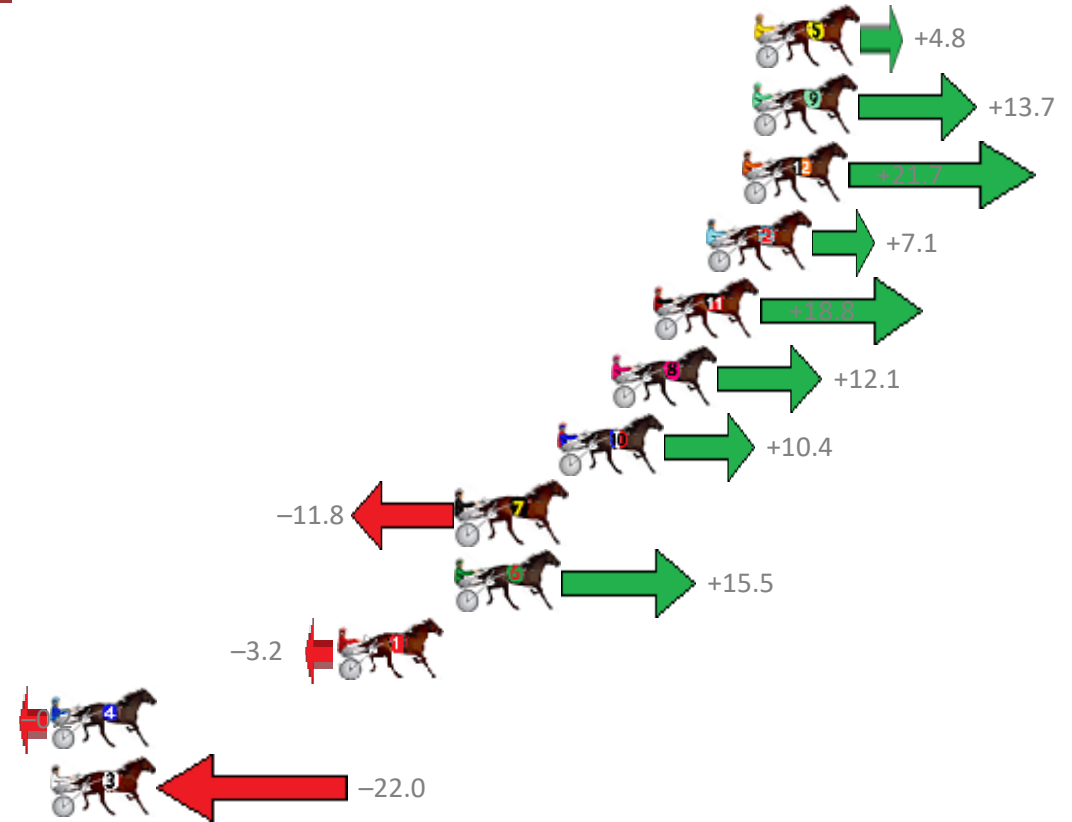

Albion Park Race 5 Distance 1660m

Friday, 27 December 2019

Gross Time: 1:59.60 MileRate: 1:55.90 LeadTime: 3.50s First Qtr: 27.30s Second Qtr: 30.10s Third Qtr: 29.30s Fourth Qtr: 29.40s

No Horse	Plc	Margin	Time	800Time (W)	400 Time (W)
5 CUT FROM ROCK	1	0.0m	1:59.60	58.35s (0)	29.06s (0)
9 SOMEHOWSOMEWAY	2	0.1m	1:59.61	57.69s (1)	29.20s (1)
12 DE VOYAGE	3	0.5m	1:59.64	57.11s (0)	28.42s (1)
2 ROLL WITH NIKE	4	1.9m	1:59.74	58.18s (0)	28.88s (0)
11 GOOD AS IT GETS	5	4.0m	1:59.89	57.32s (1)	28.56s (2)
8 CHEESANDKISSES	6	5.7m	2:00.02	57.81s (0)	28.50s (1)
10 ALBION ARK	7	7.8m	2:00.17	57.94s (1)	29.16s (2)
7 CHROMOZONE	8	11.8m	2:00.47	59.57s (0)	30.27s (0)
6 BE ON THE SLY	9	11.9m	2:00.47	57.56s (0)	28.53s (0)
1 BLACKJEWEL	10	16.6m	2:00.82	58.93s (0)	29.59s (0)
4 ALSJEANSMAXSSTAR	11	28.0m	2:01.66	58.71s (1)	29.94s (2)
3 FEELING THE POWER	12	30.8m	2:01.86	60.31s (1)	30.96s (1)

Finish Position and metres gained from 800m

Sectionals
Powered by

Home of Australian Harness Sectionals

Get your sectionals delivered to your inbox daily

Check out www.pjdata.com.au

The Racing Queensland Board (trading as Racing Queensland) and provider are not responsible for the completeness or accuracy of any of the information contained herein, and makes no representations about its suitability for any purpose.