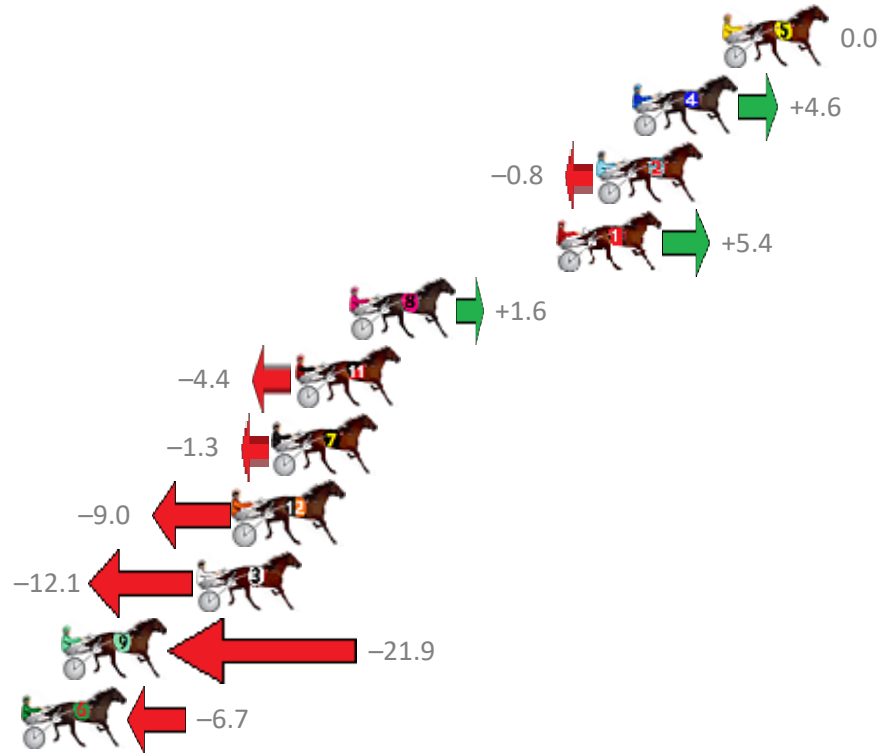

Albion Park Race 9 Distance 1660m

Friday, 27 December 2019

Gross Time: 1:57.60 MileRate: 1:54.00 LeadTime: 3.30s First Qtr: 27.80s Second Qtr: 30.30s Third Qtr: 27.80s Fourth Qtr: 28.40s

No Horse	Plc	Margin	Time	800Time (W)	400 Time (W)
5 COLOMBIAN GOLD	1	0.0m	1:57.60	56.20s (0)	28.40s (0)
4 KISS CAM	2	3.6m	1:57.86	55.88s (0)	27.92s (0)
2 KILLARA KAOS	3	5.0m	1:57.96	56.26s (0)	28.36s (0)
1 THE HARLEM HAMMER	4	6.6m	1:58.07	55.82s (0)	27.70s (0)
8 FEELINGFORAMIRACLE	5	14.8m	1:58.65	56.09s (0)	27.99s (1)
11 MAKE MINE JOE	6	17.0m	1:58.81	56.51s (1)	28.77s (2)
7 PROFICIENT	7	17.9m	1:58.87	56.29s (2)	27.90s (2)
12 SENORA RAPIDO	8	19.4m	1:58.98	56.83s (2)	29.35s (2)
3 JUST ROKIN	9	20.9m	1:59.08	57.05s (1)	29.03s (1)
9 FEELINGFORARAINBOW	10	26.3m	1:59.47	57.74s (1)	29.76s (1)
6 MACHIN OUT	11	27.9m	1:59.58	56.67s (1)	29.00s (2)

Finish Position and metres gained from 800m

Sectionals
Powered by

Home of Australian Harness Sectionals

Get your sectionals delivered to your inbox daily

Check out www.pjdata.com.au

The Racing Queensland Board (trading as Racing Queensland) and provider are not responsible for the completeness or accuracy of any of the information contained herein, and makes no representations about its suitability for any purpose.