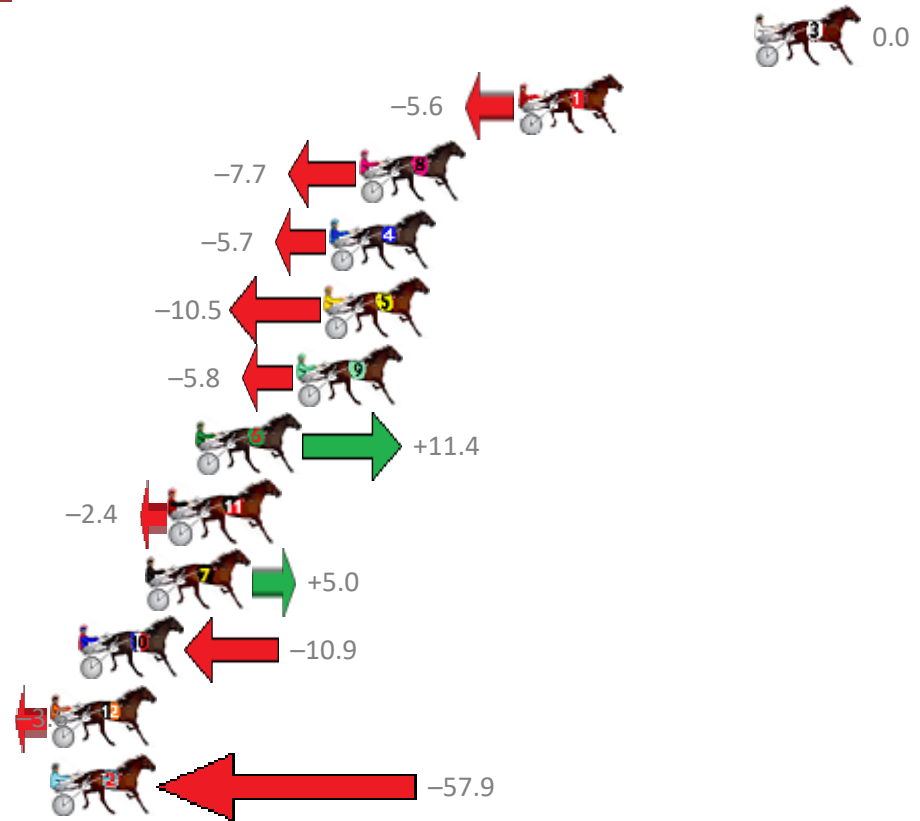

Albion Park Race 1 Distance 1660m

Friday, 27 December 2019

Gross Time: 2:03.00 MileRate: 1:59.30 LeadTime: 3.50s First Qtr: 29.80s Second Qtr: 32.40s Third Qtr: 29.70s Fourth Qtr: 27.60s

No Horse	Plc	Margin	Time	800Time (W)	400 Time (W)
3 TIC TACT	1	0.0m	2:03.00	57.30s (0)	27.60s (0)
1 HURRIKANE SPECIAL	2	9.4m	2:03.65	57.70s (0)	27.89s (0)
8 IDIOTS DREAM	3	15.7m	2:04.08	57.85s (0)	28.01s (0)
4 SURFER JOE	4	16.9m	2:04.17	57.71s (1)	27.88s (1)
5 FEEL THE THRILL	5	17.1m	2:04.18	58.05s (1)	28.28s (1)
9 VALKYRIE HANOVER	6	18.2m	2:04.26	57.72s (0)	27.83s (0)
6 FEEL THE THUNDER	7	22.2m	2:04.53	56.48s (1)	27.57s (1)
11 FOREVER ROCKING	8	23.2m	2:04.60	57.47s (1)	28.22s (2)
7 STARZZZ ON HIGH	9	24.2m	2:04.67	56.94s (1)	28.07s (1)
10 MELTON MAX GENTLE	10	26.9m	2:04.86	58.08s (1)	28.78s (2)
12 IL MAXIMUS	11	28.6m	2:04.97	57.56s (1)	28.25s (2)
2 FREDDYNURK	12	89.1m	2:09.15	61.45s (0)	31.76s (0)

Finish Position and metres gained from 800m

Sectionals
Powered by

Home of Australian Harness Sectionals

Get your sectionals delivered to your inbox daily

Check out www.pjdata.com.au

The Racing Queensland Board (trading as Racing Queensland) and provider are not responsible for the completeness or accuracy of any of the information contained herein, and makes no representations about its suitability for any purpose.