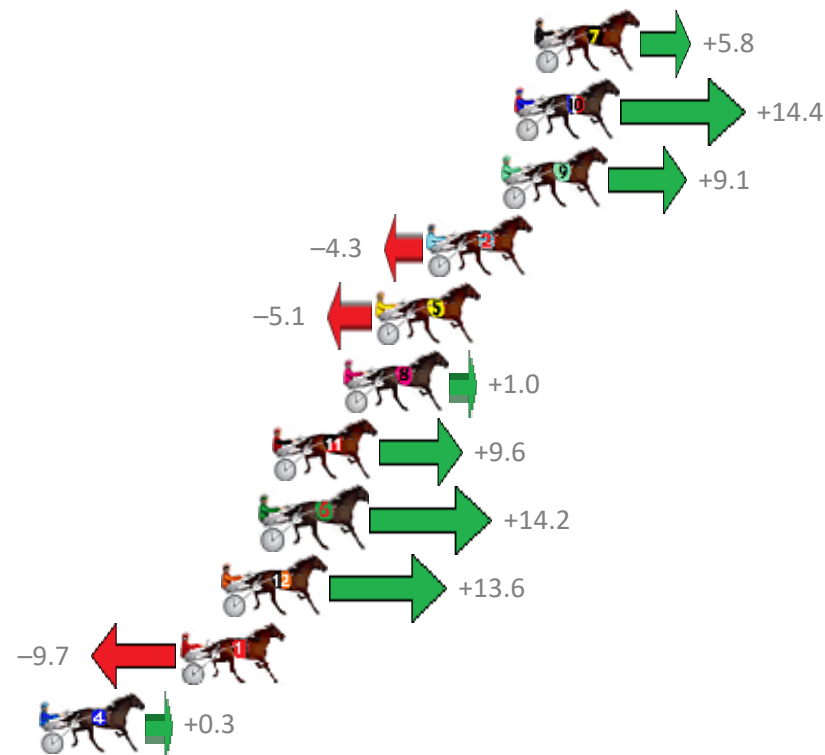

Albion Park Race 3 Distance 1660m

Friday, 27 December 2019

Gross Time: 1:57.70 MileRate: 1:54.10 LeadTime: 3.40s First Qtr: 27.20s Second Qtr: 30.10s Third Qtr: 27.80s Fourth Qtr: 29.20s

No Horse	Plc	Margin	Time	800Time (W)	400 Time (W)
7 IFOUNDTHEBEACH	1	0.0m	1:57.70	56.59s (1)	28.92s (2)
10 TUESDAYS FELLA	2	0.8m	1:57.76	55.97s (1)	28.63s (1)
9 TAYLOR HOOD	3	1.3m	1:57.79	56.35s (1)	28.46s (2)
2 IM NO OUTLAW	4	4.3m	1:58.01	57.31s (0)	29.51s (0)
5 SLIPPERY JADE	5	6.3m	1:58.16	57.36s (1)	29.46s (1)
8 FIRE AND ICE	6	7.6m	1:58.25	56.93s (0)	28.95s (0)
11 NEWPORT DREAMZ	7	10.4m	1:58.46	56.32s (1)	28.51s (1)
6 DOLLARBILL	8	10.8m	1:58.49	55.99s (2)	28.21s (2)
12 AT WEST POINT	9	12.4m	1:58.61	56.03s (0)	28.27s (0)
1 ANNAS BEST	10	14.1m	1:58.73	57.69s (0)	29.72s (0)
4 ROWDYS ACE	11	19.7m	1:59.14	56.98s (0)	29.22s (0)

Finish Position and metres gained from 800m

Sectionals
Powered by

Home of Australian Harness Sectionals

Get your sectionals delivered to your inbox daily

Check out www.pjdata.com.au

The Racing Queensland Board (trading as Racing Queensland) and provider are not responsible for the completeness or accuracy of any of the information contained herein, and makes no representations about its suitability for any purpose.