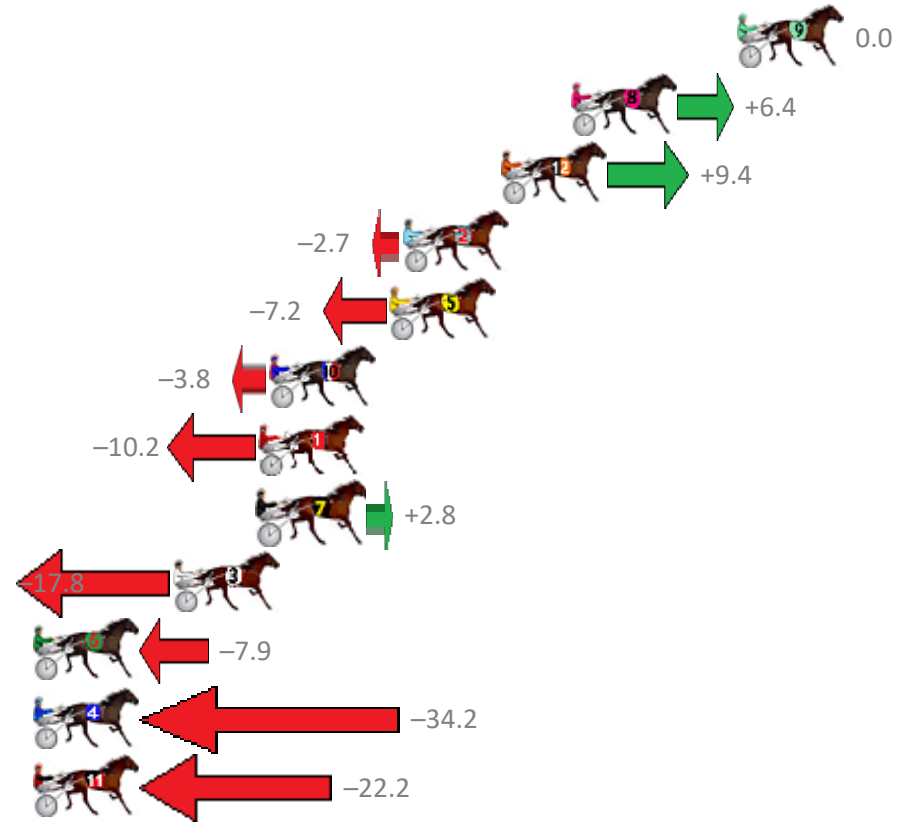

Albion Park Race 7 Distance 2138m

Friday, 27 December 2019

Gross Time: 2:36.30 MileRate: 1:57.60 LeadTime: 39.30s First Qtr: 29.00s Second Qtr: 30.60s Third Qtr: 28.70s Fourth Qtr: 28.70s

No Horse	Plc	Margin	Time	800Time (W)	400 Time (W)
9 TRAIN WRECK	1	0.0m	2:36.30	57.40s (0)	28.70s (0)
8 RECIPE FOR DREAMING	2	6.6m	2:36.77	56.94s (0)	28.01s (0)
12 SPRINGFIELD SPIRIT	3	9.4m	2:36.97	56.73s (1)	28.23s (2)
2 CAMROLLER	4	13.3m	2:37.25	57.59s (1)	28.85s (2)
5 DONNY JONES	5	13.8m	2:37.29	57.92s (1)	29.23s (1)
10 OUR BUSCEMI	6	18.6m	2:37.63	57.67s (1)	28.86s (1)
1 RIVERLEIGH WILLIAM	7	19.0m	2:37.66	58.13s (0)	29.26s (0)
7 TOO GOOD FOR YOU	8	19.0m	2:37.66	57.20s (0)	28.61s (1)
3 LIFES A JUNGLE	9	22.4m	2:37.91	58.68s (0)	29.89s (0)
6 MUCHO MACHO MAN	10	30.7m	2:38.50	57.97s (1)	29.35s (2)
4 READILY	11	36.8m	2:38.94	59.85s (1)	30.45s (1)
11 JOHNNYCAKE	12	40.0m	2:39.17	58.99s (0)	29.92s (0)

Finish Position and metres gained from 800m

Sectionals
Powered by

Home of Australian Harness Sectionals

Get your sectionals delivered to your inbox daily

Check out www.pjdata.com.au

The Racing Queensland Board (trading as Racing Queensland) and provider are not responsible for the completeness or accuracy of any of the information contained herein, and makes no representations about its suitability for any purpose.