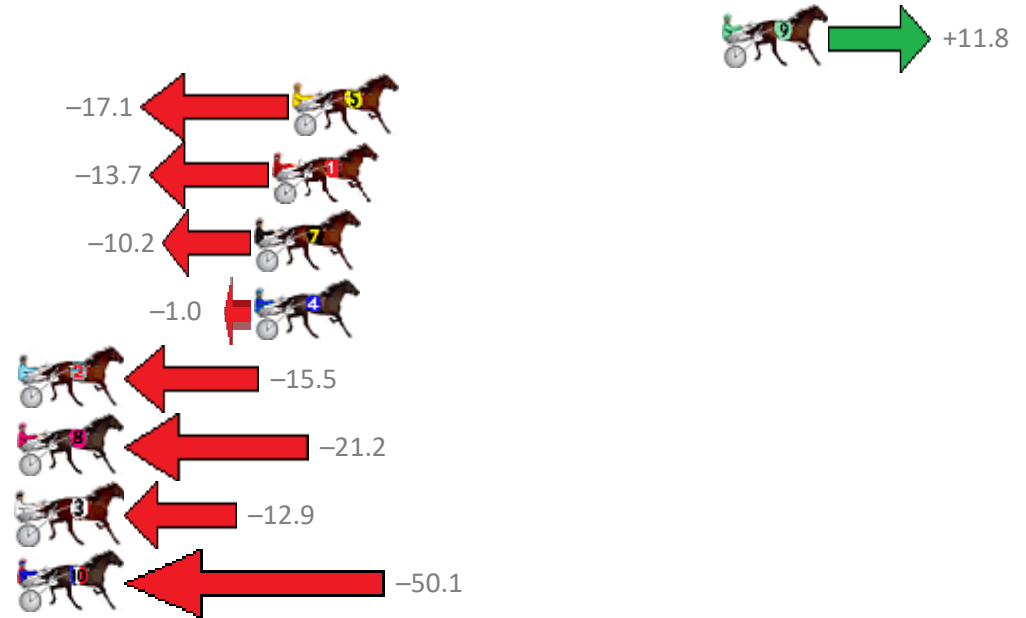

Redcliffe Race 4 Distance 1780m

Wednesday, 1 January 2020

Gross Time: 2:12.40 MileRate: 1:59.70 LeadTime: 10.90s First Qtr: 30.70s Second Qtr: 31.40s Third Qtr: 30.50s Fourth Qtr: 28.90s

No Horse	Plc	Margin	Time	800Time (W)	400 Time (W)
9 HADLEY	1	0.0m	2:12.40	58.52s (1)	28.90s (2)
5 IAM THE JOKER	2	17.1m	2:13.64	60.67s (0)	29.95s (0)
1 SHESFEELINPRECIOUS	3	17.9m	2:13.69	60.42s (0)	29.67s (0)
7 CANNAN	4	18.6m	2:13.74	60.16s (0)	29.43s (0)
4 HOLLIE	5	18.6m	2:13.74	59.47s (1)	29.67s (1)
2 CARIBBEAN ROCKET	6	28.3m	2:14.44	60.55s (0)	29.76s (0)
8 CAMPBELL BEST	7	28.8m	2:14.48	60.97s (1)	30.87s (1)
3 PERFECT FEELING	8	29.9m	2:14.56	60.36s (0)	29.99s (1)
10 CHROMOZONE	9	83.1m	2:18.40	63.12s (0)	34.14s (3)

Finish Position and metres gained from 800m

Sectionals
Powered by

Home of Australian Harness Sectionals

Get your sectionals delivered to your inbox daily

Check out www.pjdata.com.au

The Racing Queensland Board (trading as Racing Queensland) and provider are not responsible for the completeness or accuracy of any of the information contained herein, and makes no representations about its suitability for any purpose.