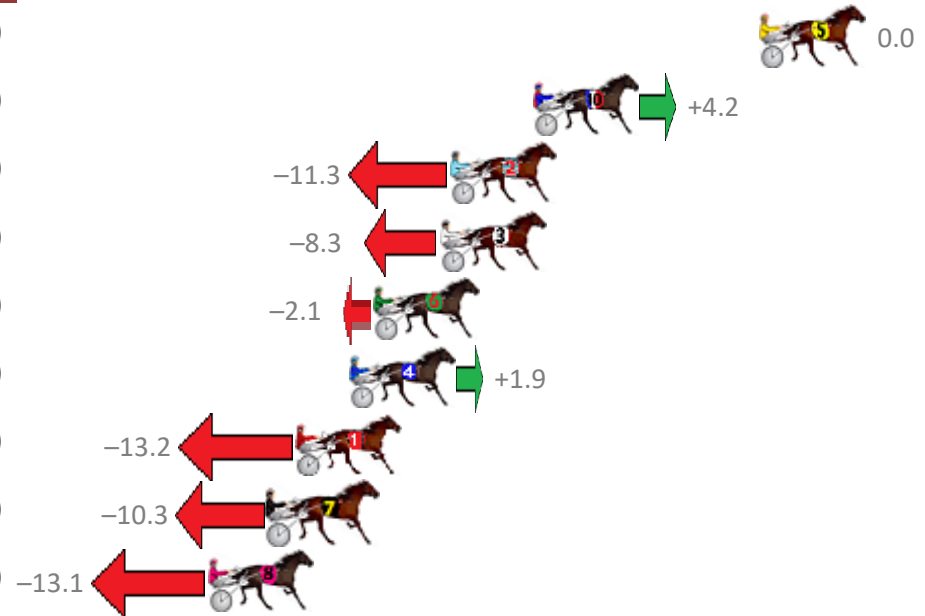

Redcliffe Race 5 Distance 2040m

Wednesday, 1 January 2020

Gross Time: 2:31.40 MileRate: 1:59.40 LeadTime: 31.20s First Qtr: 30.10s Second Qtr: 30.60s Third Qtr: 29.10s Fourth Qtr: 30.40s

No Horse	Plc	Margin	Time	800Time (W)	400 Time (W)
5 MISTER DECORUM	1	0.0m	2:31.40	59.50s (1)	30.40s (1)
10 BE ON THE SLY	2	9.0m	2:32.08	59.19s (1)	29.97s (2)
2 BOLT THE BOMB	3	12.3m	2:32.33	60.34s (0)	31.30s (0)
3 TRENTLEIGH	4	12.7m	2:32.37	60.12s (1)	30.83s (1)
6 READILY	5	15.3m	2:32.56	59.66s (0)	30.26s (1)
4 WHATA CHALLENGE	6	16.3m	2:32.64	59.36s (1)	30.15s (2)
1 WEASEL	7	18.4m	2:32.80	60.48s (0)	31.05s (0)
7 WILD ABOUT TOWN	8	19.5m	2:32.88	60.27s (0)	30.80s (0)
8 BUKTHSYSTEM	9	21.9m	2:33.06	60.47s (1)	31.17s (1)

Finish Position and metres gained from 800m

Sectionals
Powered by

Home of Australian Harness Sectionals

Get your sectionals delivered to your inbox daily

Check out www.pjdata.com.au

The Racing Queensland Board (trading as Racing Queensland) and provider are not responsible for the completeness or accuracy of any of the information contained herein, and makes no representations about its suitability for any purpose.