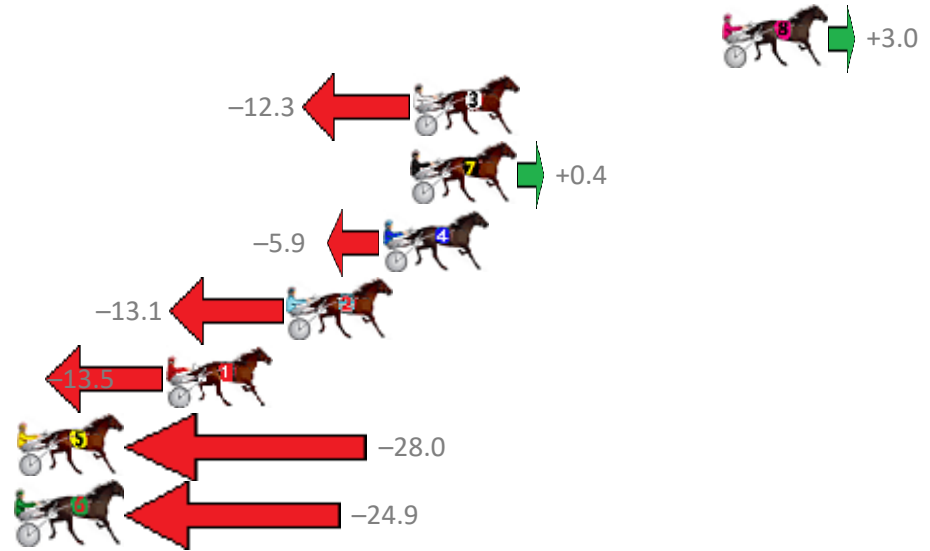

Redcliffe Race 7 Distance 2040m

Wednesday, 1 January 2020

Gross Time: 2:36.00 MileRate: 2:03.00 LeadTime: 30.50s First Qtr: 31.20s Second Qtr: 32.80s Third Qtr: 31.90s Fourth Qtr: 29.60s

No Horse	Plc	Margin	Time	800Time (W)	400 Time (W)
8 LA PISTOLA	1	0.0m	2:36.00	61.27s (1)	29.60s (1)
3 GEORGEZILLA	2	12.3m	2:36.91	62.45s (0)	30.51s (0)
7 TUESDAYS COURAGE	3	12.4m	2:36.92	61.47s (0)	29.51s (0)
4 QUALITY TIME	4	13.5m	2:37.00	61.95s (1)	30.27s (1)
2 DANCING IN MANOLOS	5	17.3m	2:37.28	62.51s (0)	30.57s (0)
1 MELTON MAX GENTLE	6	22.1m	2:37.64	62.54s (0)	30.54s (0)
5 TILDALYN	7	40.2m	2:38.97	63.65s (1)	31.91s (1)
6 MELTON LUCKY	8	42.1m	2:39.12	63.41s (0)	31.72s (1)

Finish Position and metres gained from 800m

Sectionals
Powered by

Home of Australian Harness Sectionals

Get your sectionals delivered to your inbox daily

Check out www.pjdata.com.au

The Racing Queensland Board (trading as Racing Queensland) and provider are not responsible for the completeness or accuracy of any of the information contained herein, and makes no representations about its suitability for any purpose.