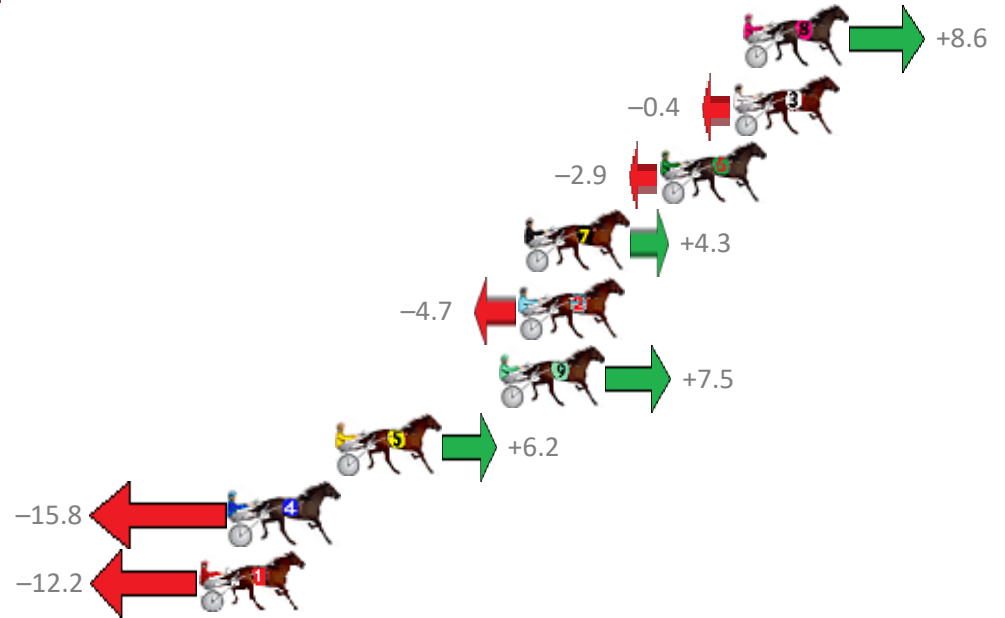

Redcliffe Race 8 Distance 1780m

Wednesday, 1 January 2020

Gross Time: 2:14.90 MileRate: 2:02.00 LeadTime: 11.30s First Qtr: 32.10s Second Qtr: 31.30s Third Qtr: 29.60s Fourth Qtr: 30.60s

No Horse	Plc	Margin	Time	800Time (W)	400 Time (W)
8 ANDREW JAY	1	0.0m	2:14.90	59.55s (1)	29.67s (2)
3 LA BELLE CHEVAL	2	0.4m	2:14.93	60.23s (0)	30.63s (0)
6 OURS TO KEEP	3	3.3m	2:15.15	60.42s (1)	30.67s (1)
7 FEELING THE POWER	4	8.7m	2:15.57	59.88s (1)	30.04s (1)
2 BRONSKI BABY	5	8.9m	2:15.58	60.55s (0)	30.88s (0)
9 REDDY FIRE	6	9.7m	2:15.64	59.64s (1)	29.89s (2)
5 MOONLIGHT BUTCHER	7	16.2m	2:16.14	59.73s (1)	30.03s (1)
4 BETTERTHAN TORQUE	8	20.4m	2:16.46	61.39s (1)	31.53s (1)
1 RAYONG PRINCESS	9	21.6m	2:16.55	61.12s (0)	31.07s (0)

Finish Position and metres gained from 800m

Sectionals
Powered by

Home of Australian Harness Sectionals

Get your sectionals delivered to your inbox daily

Check out www.pjdata.com.au

The Racing Queensland Board (trading as Racing Queensland) and provider are not responsible for the completeness or accuracy of any of the information contained herein, and makes no representations about its suitability for any purpose.