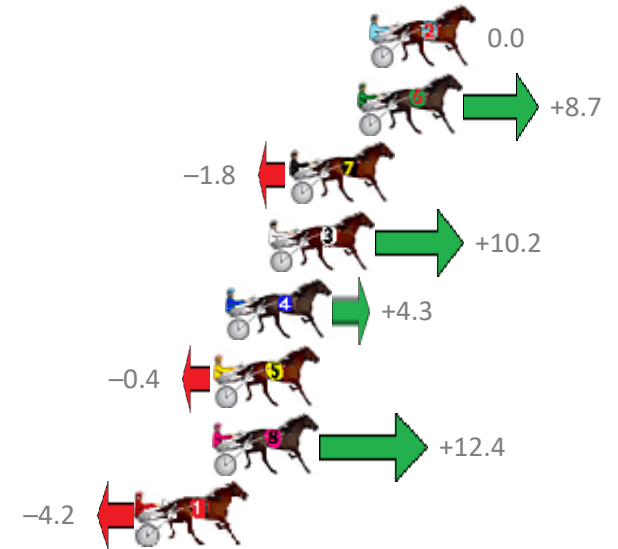

Redcliffe Race 3 Distance 2040m

Wednesday, 1 January 2020

Gross Time: 2:33.40 MileRate: 2:01.00 LeadTime: 31.70s First Qtr: 32.20s Second Qtr: 30.90s Third Qtr: 28.90s Fourth Qtr: 29.70s

No Horse	Plc	Margin	Time	800Time (W)	400 Time (W)
2 JACKS AT THE BEACH	1	0.0m	2:33.40	58.60s (0)	29.70s (0)
6 CONDAFEW	2	0.5m	2:33.44	57.96s (0)	29.05s (1)
7 DONNY JONES	3	3.2m	2:33.64	58.73s (1)	29.89s (1)
3 BUCKHORN EXCHANGE	4	4.0m	2:33.70	57.85s (1)	29.00s (2)
4 OUR SIR IVANHOE	5	5.7m	2:33.82	58.29s (1)	29.47s (2)
5 PRECIOUS CULLEN	6	6.2m	2:33.86	58.63s (1)	29.79s (1)
8 WILLS	7	6.2m	2:33.86	57.69s (1)	28.85s (1)
1 SHADOW HUNTER	8	9.2m	2:34.08	58.91s (0)	29.89s (0)

Finish Position and metres gained from 800m

Sectionals
Powered by

Home of Australian Harness Sectionals

Get your sectionals delivered to your inbox daily

Check out www.pjdata.com.au

The Racing Queensland Board (trading as Racing Queensland) and provider are not responsible for the completeness or accuracy of any of the information contained herein, and makes no representations about its suitability for any purpose.