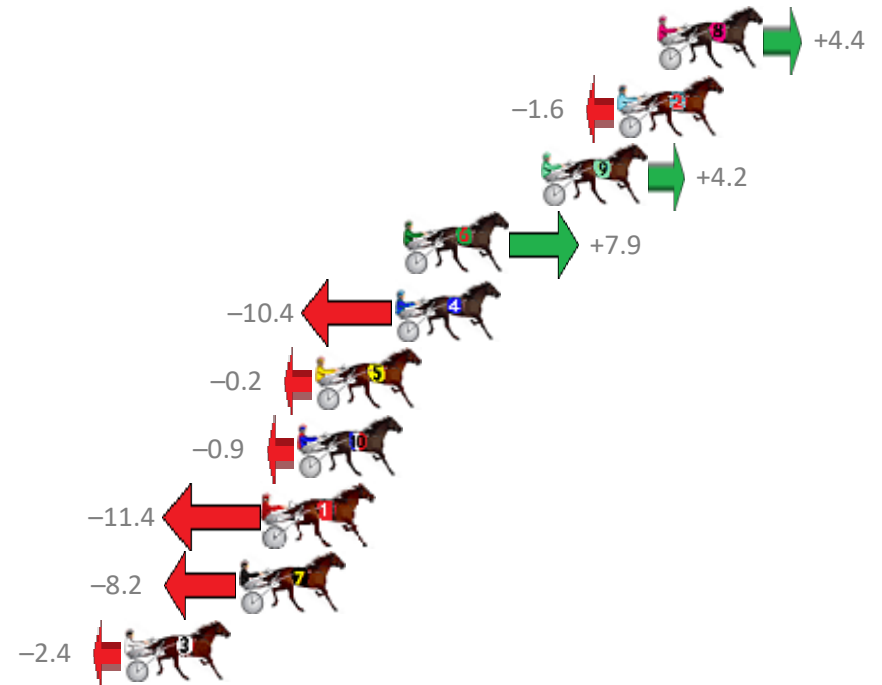

Redcliffe Race 1 Distance 2040m

Wednesday, 1 January 2020

Gross Time: 2:32.10 MileRate: 2:00.00 LeadTime: 31.40s First Qtr: 32.20s Second Qtr: 31.00s Third Qtr: 28.50s Fourth Qtr: 29.00s

No Horse	Plc	Margin	Time	800Time (W)	400 Time (W)
8 JUST ROKIN	1	0.0m	2:32.10	57.18s (1)	28.70s (2)
2 SPRINGFIELD SPIRIT	2	1.6m	2:32.22	57.62s (0)	29.12s (0)
9 SOLDIER OF FORTUNE	3	4.6m	2:32.43	57.20s (1)	28.68s (2)
6 KURAHAUPO GAMBLER	4	10.1m	2:32.83	56.93s (1)	28.69s (2)
4 YKIKAFIL	5	10.4m	2:32.85	58.25s (1)	29.71s (1)
5 MISTER ELEGANT	6	13.6m	2:33.09	57.51s (0)	29.10s (0)
10 ILLAWONG DREAMTIM	7	14.3m	2:33.14	57.56s (1)	28.96s (1)
1 RIVERLEIGH WILLIAM	8	15.6m	2:33.23	58.32s (0)	29.62s (0)
7 KISS CAM	9	16.6m	2:33.30	58.09s (0)	29.48s (1)
3 BURMACH	10	21.2m	2:33.64	57.67s (0)	29.10s (0)

Finish Position and metres gained from 800m

Sectionals
Powered by

Home of Australian Harness Sectionals

Get your sectionals delivered to your inbox daily

Check out www.pjdata.com.au

The Racing Queensland Board (trading as Racing Queensland) and provider are not responsible for the completeness or accuracy of any of the information contained herein, and makes no representations about its suitability for any purpose.