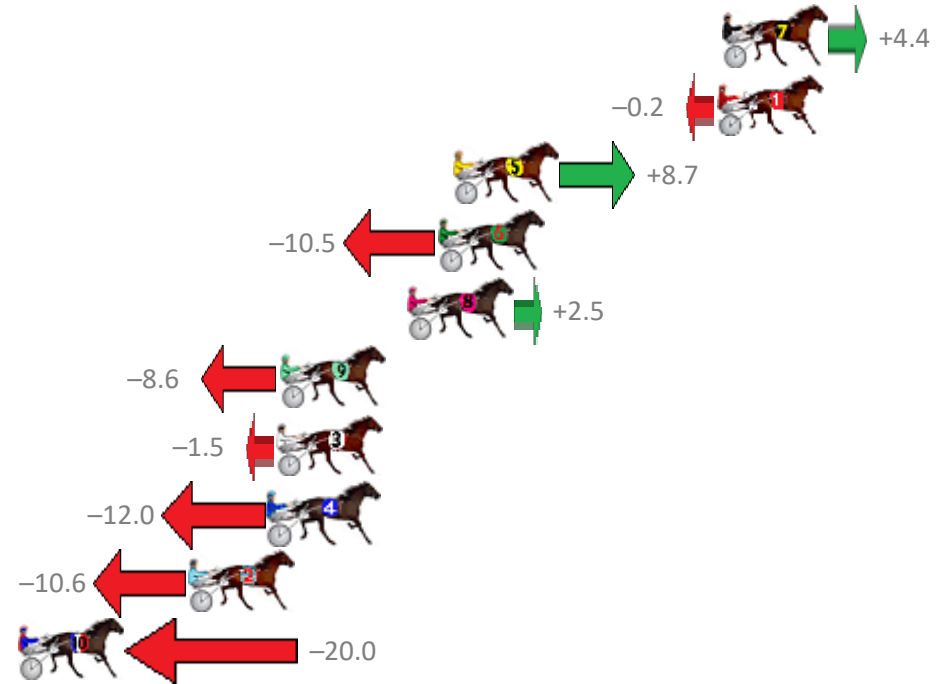

Redcliffe Race 6 Distance 1780m

Wednesday, 1 January 2020

Gross Time: 2:13.50 MileRate: 2:00.70 LeadTime: 11.40s First Qtr: 30.90s Second Qtr: 31.60s Third Qtr: 29.70s Fourth Qtr: 29.90s

No Horse	Plc	Margin	Time	800Time (W)	400 Time (W)
7 GIZZMO	1	0.0m	2:13.50	59.27s (0)	29.57s (0)
1 DOOLITTLE DANDY	2	0.2m	2:13.51	59.61s (0)	29.91s (0)
5 AROONA	3	10.7m	2:14.30	58.95s (1)	29.28s (2)
6 MODERN THOUGHT	4	11.3m	2:14.34	60.38s (1)	30.54s (1)
8 BERTILS DELIGHT	5	12.5m	2:14.43	59.41s (1)	29.74s (2)
9 MAN WITH ATTITUDE	6	17.6m	2:14.82	60.24s (0)	30.53s (0)
3 PRIVATE JUJON	7	17.7m	2:14.82	59.71s (0)	30.12s (1)
4 NEVASANO	8	18.0m	2:14.85	60.49s (1)	30.60s (1)
2 DARTESIAN	9	21.2m	2:15.08	60.39s (1)	30.74s (2)
10 LIGHTHORSE	10	44.6m	2:16.83	61.09s (1)	31.28s (1)

Finish Position and metres gained from 800m

Sectionals
Powered by

Home of Australian Harness Sectionals

Get your sectionals delivered to your inbox daily

Check out www.pjdata.com.au

The Racing Queensland Board (trading as Racing Queensland) and provider are not responsible for the completeness or accuracy of any of the information contained herein, and makes no representations about its suitability for any purpose.