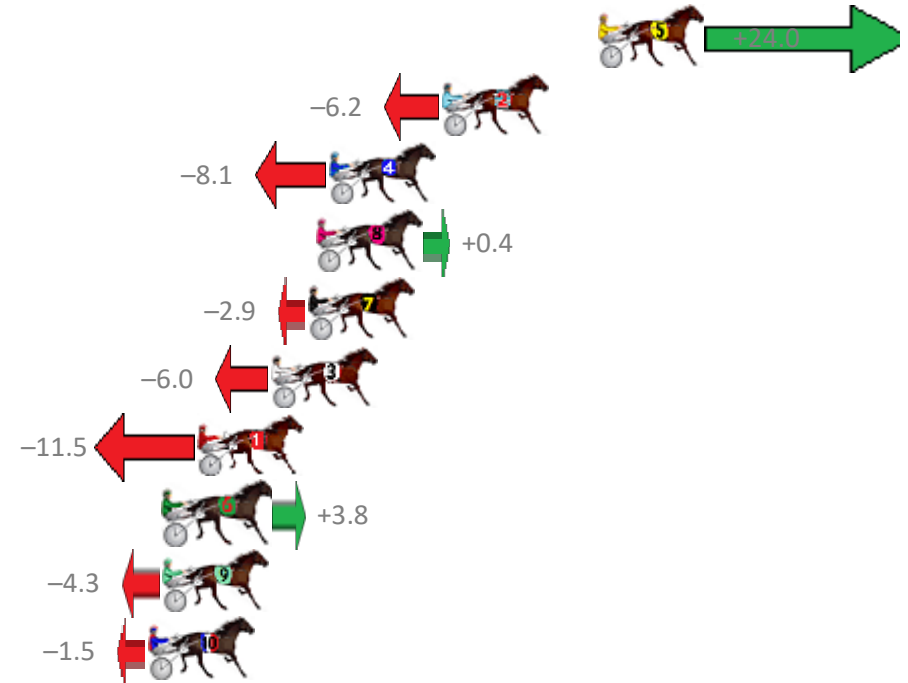

Redcliffe Race 2 Distance 1780m

Wednesday, 1 January 2020

Gross Time: 2:11.10 MileRate: 1:58.50 LeadTime: 11.20s First Qtr: 31.40s Second Qtr: 30.80s Third Qtr: 28.70s Fourth Qtr: 29.00s

No Horse	Plc	Margin	Time	800Time (W)	400 Time (W)
5 SPONDOOLEY	1	0.0m	2:11.10	55.97s (2)	28.48s (2)
2 FRENCH GLOBE	2	6.2m	2:11.55	58.15s (0)	29.45s (0)
4 ULTIMATE AD	3	10.7m	2:11.88	58.28s (1)	29.41s (1)
8 HEEZ PERFECT	4	11.2m	2:11.91	57.67s (1)	29.61s (2)
7 WAVEDANCER	5	11.5m	2:11.93	57.91s (0)	28.93s (0)
3 SONNY ORLANDO	6	13.0m	2:12.04	58.13s (1)	29.25s (1)
1 MO JARNEY	7	15.9m	2:12.25	58.53s (0)	29.57s (0)
6 TOPNOTCH MACH	8	17.2m	2:12.35	57.43s (1)	29.28s (2)
9 VANTO HANOVER	9	17.3m	2:12.35	58.01s (0)	29.02s (0)
10 BUSTN FEELZ GOOD	10	17.9m	2:12.40	57.81s (1)	29.20s (1)

Finish Position and metres gained from 800m

Sectionals
Powered by

Home of Australian Harness Sectionals

Get your sectionals delivered to your inbox daily

Check out www.pjdata.com.au

The Racing Queensland Board (trading as Racing Queensland) and provider are not responsible for the completeness or accuracy of any of the information contained herein, and makes no representations about its suitability for any purpose.