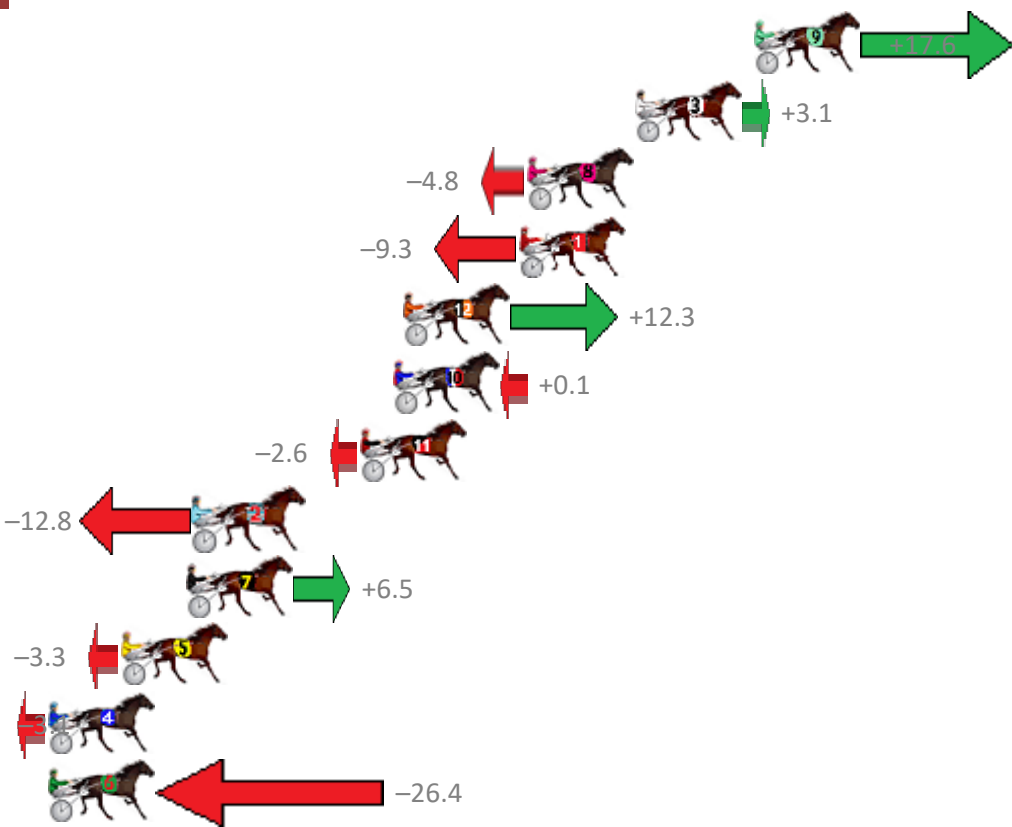

Albion Park Race 3 Distance 1660m

Friday, 28 February 2020

Gross Time: 1:57.20 MileRate: 1:53.70 LeadTime: 3.20s First Qtr: 27.00s Second Qtr: 30.40s Third Qtr: 27.80s Fourth Qtr: 28.80s

No	Horse	Plc	Margin	Time	800Time (W)	400 Time (W)
9	HANDSOME HERO	1	0.0m	1:57.20	55.35s (1)	28.56s (2)
3	IFOUNDTHEBEACH	2	4.7m	1:57.54	56.38s (1)	28.32s (2)
8	SOLDIER OF FORTUNE	3	9.0m	1:57.85	56.94s (0)	29.07s (0)
1	THE DOORMAN	4	9.3m	1:57.87	57.26s (0)	29.46s (0)
12	AT WEST POINT	5	13.9m	1:58.20	55.73s (1)	28.20s (2)
10	HEART OF COOPER	6	14.3m	1:58.23	56.59s (0)	28.88s (3)
11	GOTTA MOMENT	7	15.6m	1:58.32	56.78s (1)	29.92s (1)
2	UNDERTHEKILT	8	22.2m	1:58.80	57.51s (0)	29.48s (0)
7	FAT KENNYS DROP	9	22.5m	1:58.82	56.14s (2)	29.14s (2)
5	STUDLEIGH STRIDE	10	25.1m	1:59.01	56.83s (1)	29.12s (1)
4	JILLIBY GIZMO	11	28.9m	1:59.28	56.82s (0)	29.46s (0)
6	TAXI METER	12	29.0m	1:59.29	58.47s (1)	30.30s (1)

Finish Position and metres gained from 800m

Sectionals
Powered by

Home of Australian Harness Sectionals

Get your sectionals delivered to your inbox daily

Check out www.pjdata.com.au

The Racing Queensland Board (trading as Racing Queensland) and provider are not responsible for the completeness or accuracy of any of the information contained herein, and makes no representations about its suitability for any purpose.