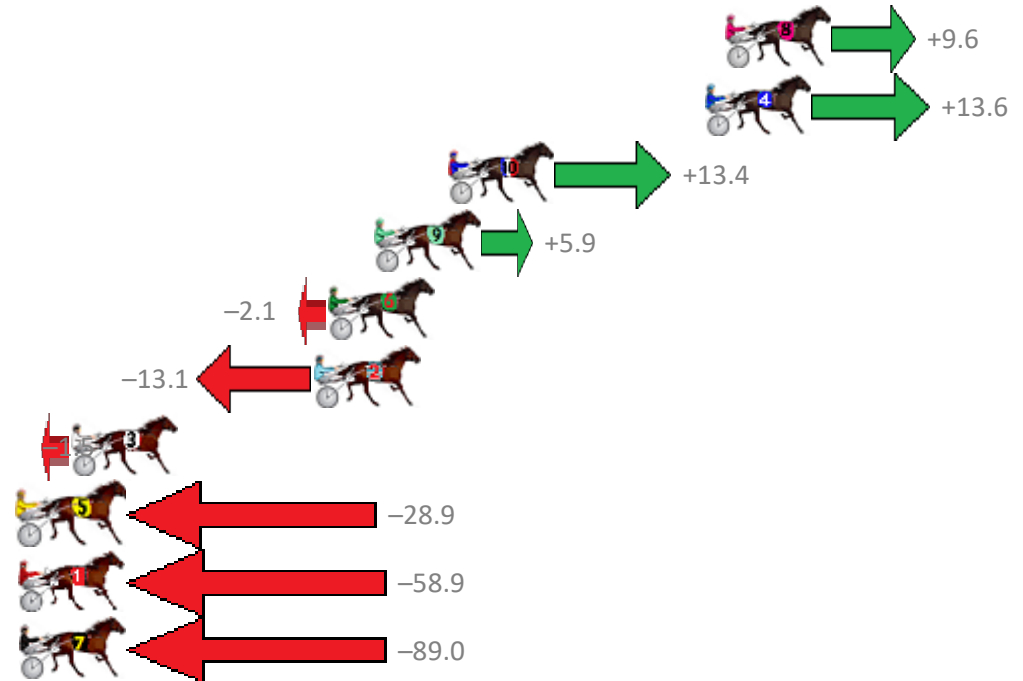

Albion Park Race 7 Distance 2138m

Friday, 28 February 2020

Gross Time: 2:42.10 MileRate: 2:00.30 LeadTime: 41.20s First Qtr: 29.70s Second Qtr: 30.20s Third Qtr: 30.50s Fourth Qtr: 30.50s

NoHorse	Plc	Margin	Time	800Time (W)	400 Time (W)
8 ROSEHILL MAGIC	1	0.0m	2:42.10	60.27s (1)	30.38s (1)
4 DOWN UNDER RORS	2	0.8m	2:42.16	59.96s (1)	30.06s (1)
10 ASTRAL RULER	3	11.0m	2:42.94	59.98s (1)	29.95s (1)
9 IM THE COMMANDO	4	13.9m	2:43.16	60.55s (1)	30.55s (1)
6 WHATABOYZ	5	15.7m	2:43.30	61.16s (0)	29.97s (1)
2 ZOOMALONG JOHNNY	6	16.3m	2:43.34	62.00s (1)	31.74s (0)
3 HAVANA MAGIC	7	25.9m	2:44.07	61.11s (3)	30.55s (2)
5 JETER	8	34.5m	2:44.73	63.20s (0)	31.77s (0)
1 SOH TWISTED	9	58.9m	2:46.59	65.49s (0)	34.00s (0)
7 WATTS UP MAORI	10	209.0m	2:58.04	67.79s (0)	34.24s (0)

Finish Position and metres gained from 800m

Sectionals
Powered by

Home of Australian Harness Sectionals

Get your sectionals delivered to your inbox daily

Check out www.pjdata.com.au

The Racing Queensland Board (trading as Racing Queensland) and provider are not responsible for the completeness or accuracy of any of the information contained herein, and makes no representations about its suitability for any purpose.