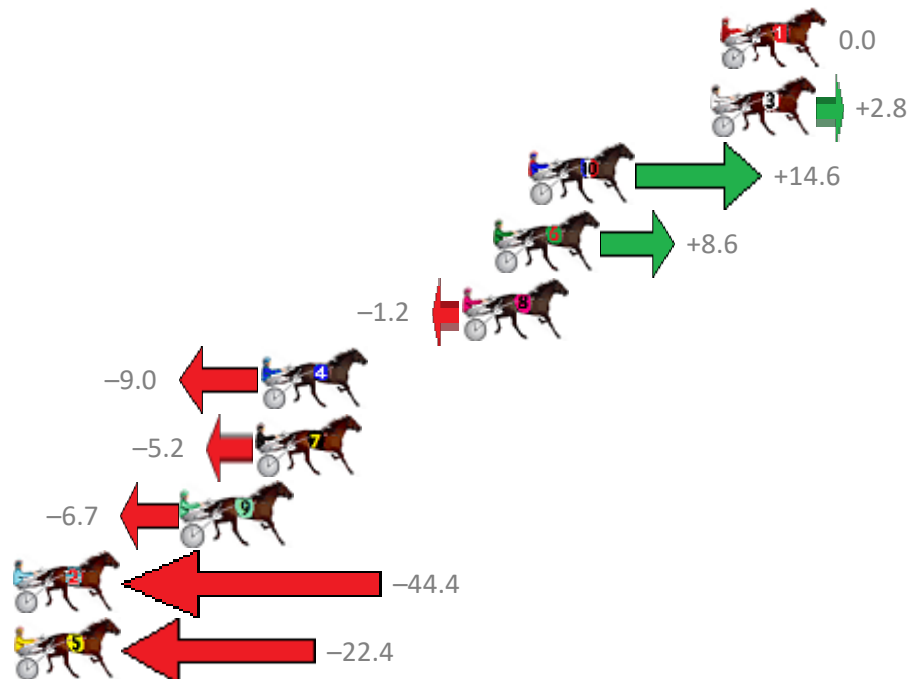

Albion Park Race 8 Distance 2138m

Friday, 28 February 2020

Gross Time: 2:42.70 MileRate: 2:02.50 LeadTime: 41.80s First Qtr: 30.80s Second Qtr: 30.90s Third Qtr: 29.40s Fourth Qtr: 29.80s

No	Horse	Plc	Margin	Time	800Time (W)	400 Time (W)
1	THE REAPER	1	0.0m	2:42.70	59.20s (0)	29.80s (0)
3	MELPARK MAGIC	2	0.4m	2:42.73	58.99s (1)	29.80s (1)
10	MUSCULUS	3	7.6m	2:43.27	58.12s (1)	29.03s (2)
6	AVEROSS DON	4	9.0m	2:43.37	58.56s (1)	29.44s (2)
8	LANSBURY	5	10.2m	2:43.46	59.29s (1)	29.98s (1)
4	STEVES STAR	6	18.2m	2:44.06	59.87s (0)	30.10s (0)
7	KYVALLEY TINMAN	7	18.4m	2:44.07	59.58s (1)	30.44s (2)
9	JUSTABITLIKEMUM	8	21.3m	2:44.29	59.70s (0)	30.36s (1)
2	GO AHEAD MAKEMYDA	9	49.0m	2:46.35	62.49s (0)	32.69s (0)
5	PRINCESS KATERINA	10	49.6m	2:46.40	60.86s (1)	31.50s (0)

Finish Position and metres gained from 800m

Sectionals
Powered by

Home of Australian Harness Sectionals

Get your sectionals delivered to your inbox daily

Check out www.pjdata.com.au

The Racing Queensland Board (trading as Racing Queensland) and provider are not responsible for the completeness or accuracy of any of the information contained herein, and makes no representations about its suitability for any purpose.