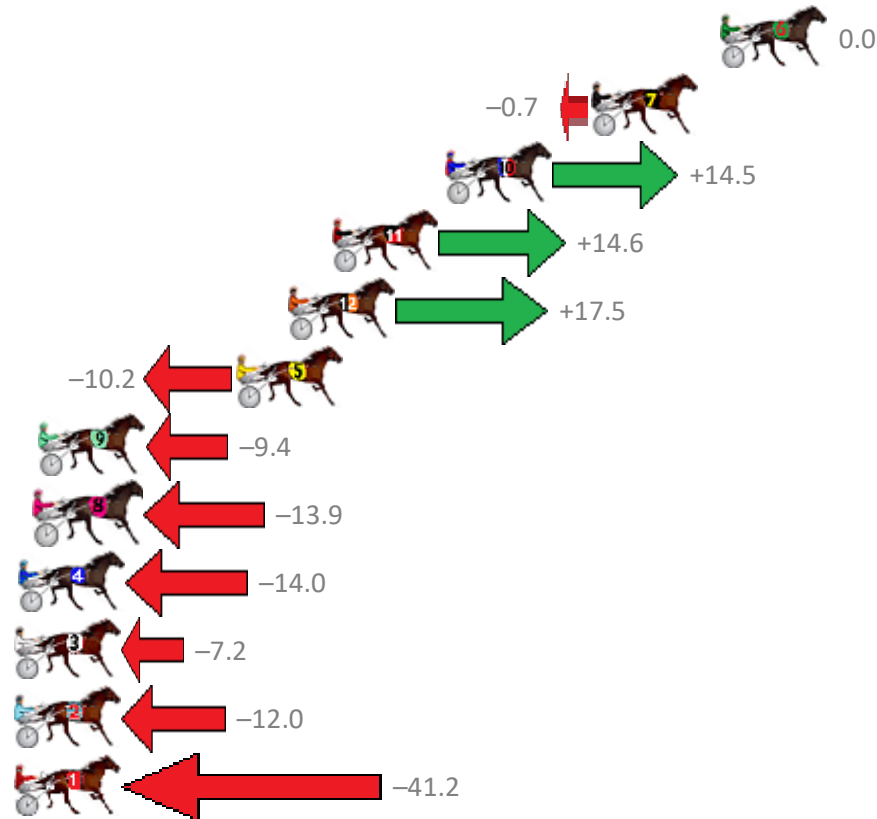

Albion Park Race 1 Distance 1660m

Friday, 28 February 2020

Gross Time: 1:59.40 MileRate: 1:55.70 LeadTime: 3.40s First Qtr: 28.50s Second Qtr: 30.50s Third Qtr: 29.30s Fourth Qtr: 27.70s

NoHorse	Plc	Margin	Time	800Time (W)	400 Time (W)
6 MIND OF MY OWN	1	0.0m	1:59.40	57.00s (0)	27.70s (0)
7 BROKEN ARK	2	5.1m	1:59.75	57.05s (1)	27.75s (0)
10 AUNTY BESSY	3	10.9m	2:00.15	55.97s (1)	27.76s (1)
11 FAVOURITEHIGHLIGHT	4	15.4m	2:00.47	55.96s (1)	27.74s (2)
12 FOREVER ROCKING	5	17.1m	2:00.58	55.75s (1)	27.55s (2)
5 FEEL THE THUNDER	6	19.2m	2:00.73	57.73s (1)	28.36s (0)
9 BRONSKI MACARENA	7	27.0m	2:01.27	57.67s (0)	27.88s (0)
8 BEAUDACIOUS	8	27.1m	2:01.28	57.99s (0)	28.19s (0)
4 MAGHERA MAGGIE	9	27.8m	2:01.33	58.00s (1)	28.61s (1)
3 SOMEWHEREINHEAVEN	10	29.8m	2:01.46	57.51s (0)	28.05s (1)
2 MODERNDAY FALCON	11	30.8m	2:01.53	57.85s (1)	28.43s (1)
1 PEGGY STARDUST	12	50.2m	2:02.88	59.94s (0)	30.10s (0)

Finish Position and metres gained from 800m

Sectionals
Powered by

Home of Australian Harness Sectionals

Get your sectionals delivered to your inbox daily

Check out www.pjdata.com.au

The Racing Queensland Board (trading as Racing Queensland) and provider are not responsible for the completeness or accuracy of any of the information contained herein, and makes no representations about its suitability for any purpose.