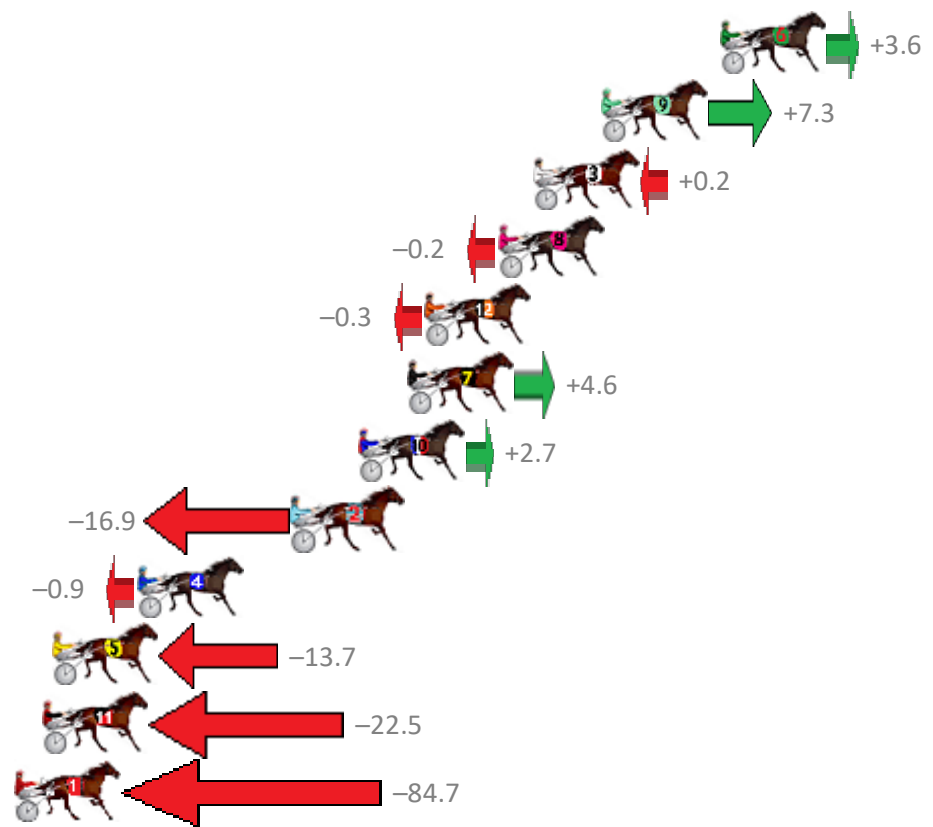

Albion Park Race 5 Distance 2138m

Friday, 28 February 2020

Gross Time: 2:34.60 MileRate: 1:56.40 LeadTime: 38.00s First Qtr: 29.40s Second Qtr: 30.60s Third Qtr: 27.90s Fourth Qtr: 28.70s

NoHorse	Plc	Margin	Time	800Time (W)	400 Time (W)
6 B MAC C	1	0.0m	2:34.60	56.35s (1)	28.70s (0)
9 DATTITUDE	2	4.7m	2:34.94	56.08s (1)	28.31s (0)
3 DE VOYAGE	3	7.4m	2:35.13	56.59s (1)	28.90s (0)
8 ROLL WITH ROCKY	4	8.8m	2:35.23	56.61s (0)	28.17s (2)
12 COBBLER LANE	5	11.7m	2:35.44	56.62s (2)	29.15s (1)
7 THE MONEY BALL	6	12.4m	2:35.49	56.27s (0)	28.01s (0)
10 CUPCAKESNWHIPCREA	7	14.3m	2:35.63	56.41s (1)	28.92s (1)
2 MAJOR LUCKY	8	16.9m	2:35.81	57.80s (0)	28.88s (0)
4 FEEL LIKE DANCIN	9	23.1m	2:36.26	56.66s (0)	28.35s (0)
5 RISKY BUZINESS	10	26.5m	2:36.50	57.57s (0)	28.98s (1)
11 WITH THE BAND	11	26.9m	2:36.53	58.19s (2)	30.56s (1)
1 OUR ULTIMATE VICKI	12	88.9m	2:40.98	62.59s (0)	33.92s (1)

Finish Position and metres gained from 800m

Sectionals
Powered by

Home of Australian Harness Sectionals

Get your sectionals delivered to your inbox daily

Check out www.pjdata.com.au

The Racing Queensland Board (trading as Racing Queensland) and provider are not responsible for the completeness or accuracy of any of the information contained herein, and makes no representations about its suitability for any purpose.