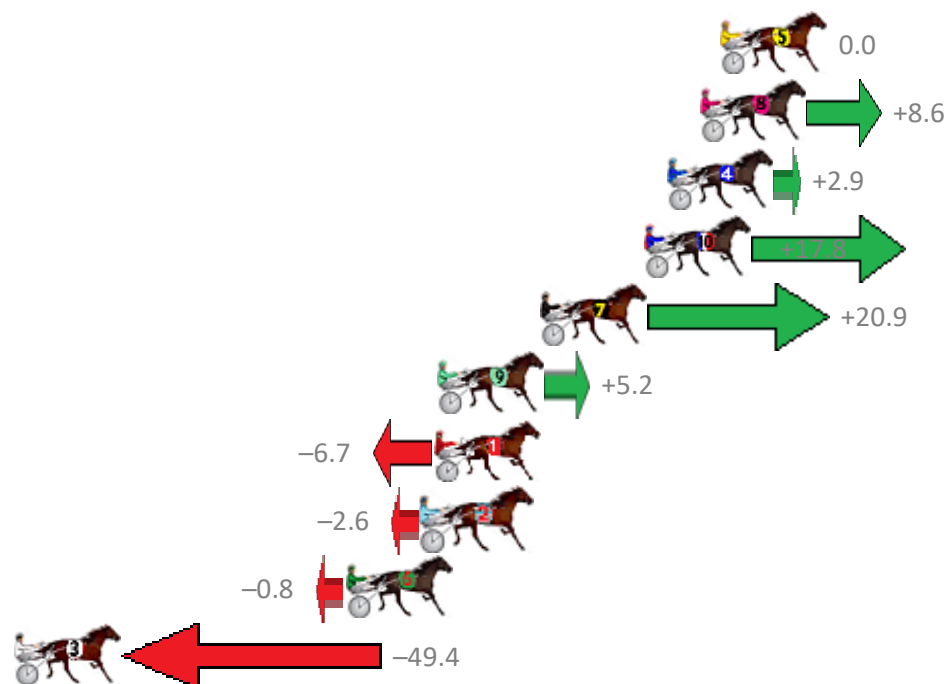

Albion Park Race 4 Distance 1660m

Friday, 28 February 2020

Gross Time: 1:58.90 MileRate: 1:55.30 LeadTime: 3.40s First Qtr: 26.70s Second Qtr: 31.00s Third Qtr: 28.40s Fourth Qtr: 29.40s

NoHorse	Plc	Margin	Time	800Time (W)	400 Time (W)
5 RED TERROR	1	0.0m	1:58.90	57.80s (0)	29.40s (0)
8 SIRIUS VICKI	2	0.8m	1:58.96	57.18s (0)	28.75s (0)
4 OASIS DREAM	3	2.1m	1:59.05	57.59s (1)	29.32s (1)
10 RUNFORTHEROSES	4	3.0m	1:59.12	56.51s (1)	28.53s (2)
7 SIGNORINA JUJON	5	7.1m	1:59.42	56.29s (1)	28.51s (2)
9 MISTER DECORUM	6	11.2m	1:59.72	57.42s (2)	29.47s (2)
1 JUST ONE GOOD ONE	7	11.3m	1:59.73	58.28s (0)	29.86s (0)
2 SHESFEELINPRECIOUS	8	11.8m	1:59.77	57.99s (1)	29.66s (1)
6 NIFTY STUDLEIGH	9	14.8m	1:59.99	57.86s (1)	29.55s (1)
3 HUNTER RED	10	74.2m	2:04.35	61.37s (0)	33.60s (1)

Finish Position and metres gained from 800m

Sectionals
Powered by

Home of Australian Harness Sectionals

Get your sectionals delivered to your inbox daily

Check out www.pjdata.com.au

The Racing Queensland Board (trading as Racing Queensland) and provider are not responsible for the completeness or accuracy of any of the information contained herein, and makes no representations about its suitability for any purpose.