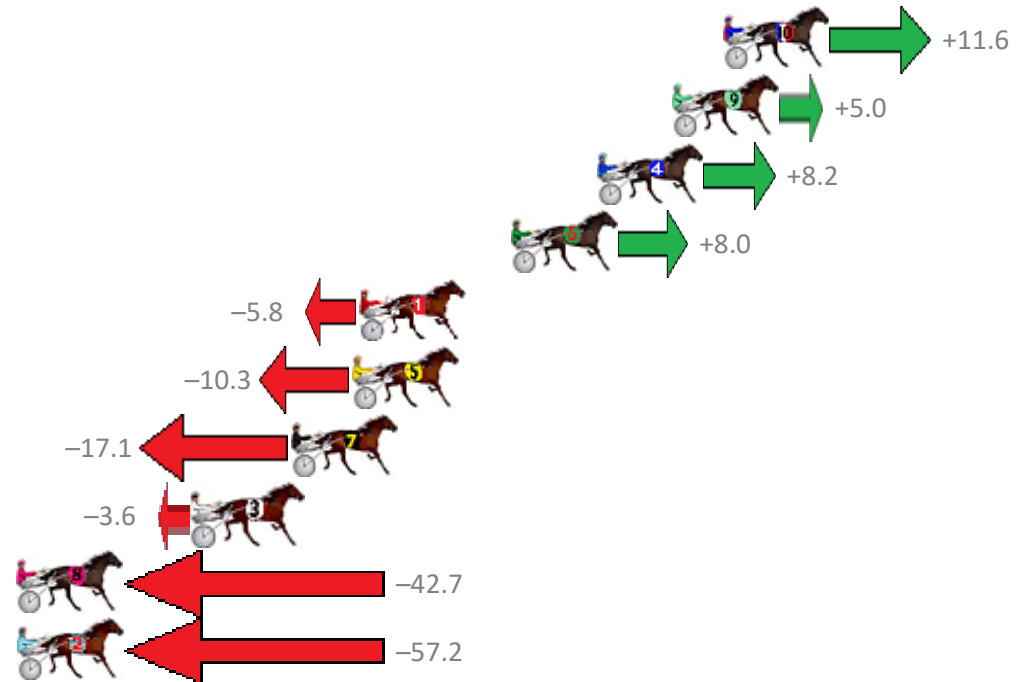

Albion Park Race 6 Distance 2138m

Friday, 28 February 2020

Gross Time: 2:44.70 MileRate: 2:02.30 LeadTime: 41.90s First Qtr: 33.00s Second Qtr: 31.70s Third Qtr: 29.20s Fourth Qtr: 28.90s

NoHorse	Plc	Margin	Time	800Time (W)	400 Time (W)
10 MAJESTIC SIMON	1	0.0m	2:44.70	57.26s (1)	28.52s (1)
9 HEART OF CHANGE	2	2.0m	2:44.84	57.74s (1)	29.00s (1)
4 NORAH'S FLING	3	5.0m	2:45.06	57.50s (0)	28.13s (1)
6 SKYLINE	4	8.4m	2:45.31	57.52s (1)	28.71s (1)
1 BOURBON ON THE ROCK	5	14.4m	2:45.74	58.52s (0)	29.10s (0)
5 DAY TOURER	6	14.7m	2:45.76	58.85s (0)	29.50s (0)
7 DAENERYS STORMBOR	7	17.1m	2:45.94	59.34s (0)	30.14s (0)
3 CLOVER LOU	8	21.0m	2:46.22	58.36s (0)	28.64s (0)
8 ARNOLD	9	158.7m	2:56.17	61.20s (0)	31.70s (0)
2 ONE MUSCLE HILL	10	167.2m	2:56.78	62.25s (0)	32.31s (1)

Finish Position and metres gained from 800m

Sectionals
Powered by

Home of Australian Harness Sectionals

Get your sectionals delivered to your inbox daily

Check out www.pjdata.com.au

The Racing Queensland Board (trading as Racing Queensland) and provider are not responsible for the completeness or accuracy of any of the information contained herein, and makes no representations about its suitability for any purpose.