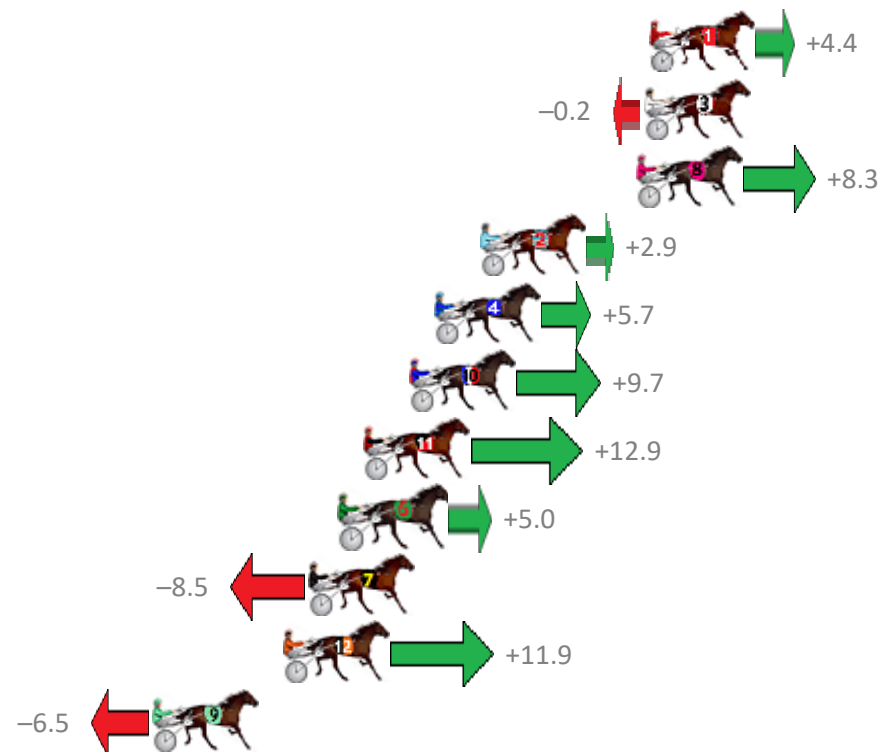

Albion Park Race 2 Distance 1660m

Friday, 28 February 2020

Gross Time: 1:56.60 MileRate: 1:53.10 LeadTime: 3.30s First Qtr: 26.00s Second Qtr: 30.10s Third Qtr: 28.00s Fourth Qtr: 29.20s

NoHorse	Plc	Margin	Time	800Time (W)	400 Time (W)
1 WEEDONS EXPRESS	1	0.0m	1:56.60	56.89s (0)	28.78s (0)
3 COLOMBIAN GOLD	2	0.2m	1:56.61	57.21s (0)	29.21s (0)
8 JUST ROKIN	3	0.5m	1:56.64	56.61s (0)	28.51s (0)
2 MATRON JUJON	4	6.7m	1:57.09	56.99s (1)	28.93s (1)
4 BEACH GODDESS	5	8.5m	1:57.22	56.79s (1)	28.74s (1)
10 CARTER BROMAC	6	9.5m	1:57.29	56.51s (1)	28.73s (2)
11 SLICE OF HEAVEN	7	11.3m	1:57.42	56.28s (1)	28.54s (2)
6 THREO	8	12.2m	1:57.49	56.84s (0)	28.67s (0)
7 PACIFIC DRUMS	9	13.5m	1:57.59	57.81s (1)	29.76s (1)
12 HOT ROD HEAVEN	10	14.5m	1:57.66	56.35s (0)	28.81s (1)
9 TROUBLESOME DAVE	11	19.7m	1:58.04	57.66s (0)	29.54s (0)

Finish Position and metres gained from 800m

Sectionals
Powered by

Home of Australian Harness Sectionals

Get your sectionals delivered to your inbox daily

Check out www.pjdata.com.au

The Racing Queensland Board (trading as Racing Queensland) and provider are not responsible for the completeness or accuracy of any of the information contained herein, and makes no representations about its suitability for any purpose.