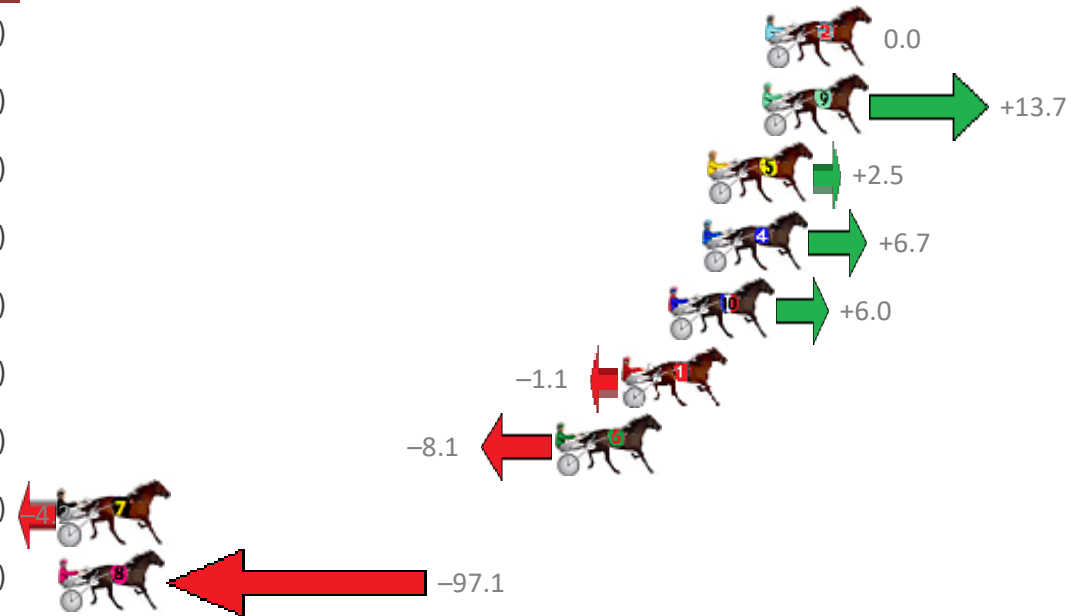

Redcliffe Race 5 Distance 1780m

Sunday, 22 March 2020

Gross Time: 2:12.90 MileRate: 2:00.20 LeadTime: 11.50s First Qtr: 29.60s Second Qtr: 31.90s Third Qtr: 29.40s Fourth Qtr: 30.50s

NoHorse	Plc	Margin	Time	800Time (W)	400 Time (W)
2 A ROCKNROLL LEGACY	1	0.0m	2:12.90	59.90s (1)	30.45s (1)
9 ASHLEE NITRO	2	0.1m	2:12.91	58.87s (1)	29.55s (2)
5 LITTLEDEE	3	2.3m	2:13.08	59.71s (1)	30.39s (2)
4 PRIVATE JUJON	4	2.5m	2:13.09	59.40s (1)	30.07s (2)
10 GO ANNE GO	5	3.8m	2:13.19	59.45s (0)	30.15s (1)
1 DARTESIAN	6	5.7m	2:13.33	59.98s (0)	30.55s (0)
6 PATCHWORK JET	7	8.3m	2:13.53	60.51s (0)	31.13s (0)
7 WHATA REACTOR	8	36.2m	2:15.66	60.21s (0)	30.97s (0)
8 DOOLITTLE DESLEY	9	347.1m	2:39.37	67.17s (0)	34.09s (0)

Finish Position and metres gained from 800m

Sectionals
Powered by

Home of Australian Harness Sectionals

Get your sectionals delivered to your inbox daily

Check out www.pjdata.com.au

The Racing Queensland Board (trading as Racing Queensland) and provider are not responsible for the completeness or accuracy of any of the information contained herein, and makes no representations about its suitability for any purpose.