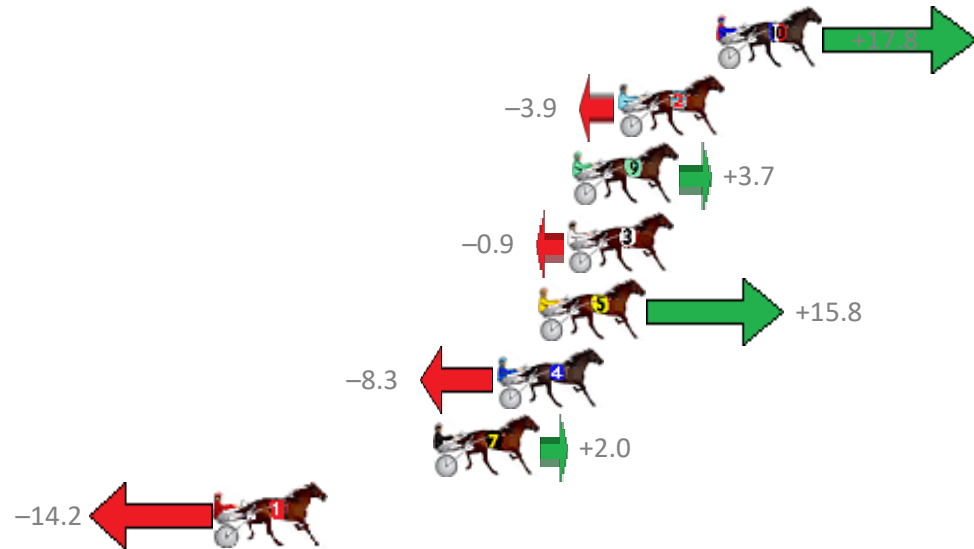

Redcliffe Race 3 Distance 1780m

Sunday, 22 March 2020

Gross Time: 2:14.70 MileRate: 2:01.80 LeadTime: 11.60s First Qtr: 32.10s Second Qtr: 32.40s Third Qtr: 28.80s Fourth Qtr: 29.80s

NoHorse	Plc	Margin	Time	800Time (W)	400 Time (W)
10 MONTANA EXPRESS	1	0.0m	2:14.70	57.30s (2)	29.11s (2)
2 DEVOUGED	2	3.9m	2:14.99	58.89s (0)	30.09s (0)
9 GIGANTIC JASPER	3	5.7m	2:15.12	58.33s (1)	29.43s (1)
3 ALL GOOD WALLY	4	5.9m	2:15.14	58.67s (1)	29.78s (1)
5 JINGLES BROMAC	5	7.0m	2:15.22	57.44s (1)	29.32s (2)
4 WEASEL	6	8.7m	2:15.35	59.21s (1)	30.31s (1)
7 JUST ONE GOOD ONE	7	11.2m	2:15.53	58.45s (2)	30.31s (2)
1 WHATELEY	8	19.8m	2:16.18	59.64s (0)	30.83s (0)

Finish Position and metres gained from 800m

Sectionals
Powered by

Home of Australian Harness Sectionals

Get your sectionals delivered to your inbox daily

Check out www.pjdata.com.au

The Racing Queensland Board (trading as Racing Queensland) and provider are not responsible for the completeness or accuracy of any of the information contained herein, and makes no representations about its suitability for any purpose.