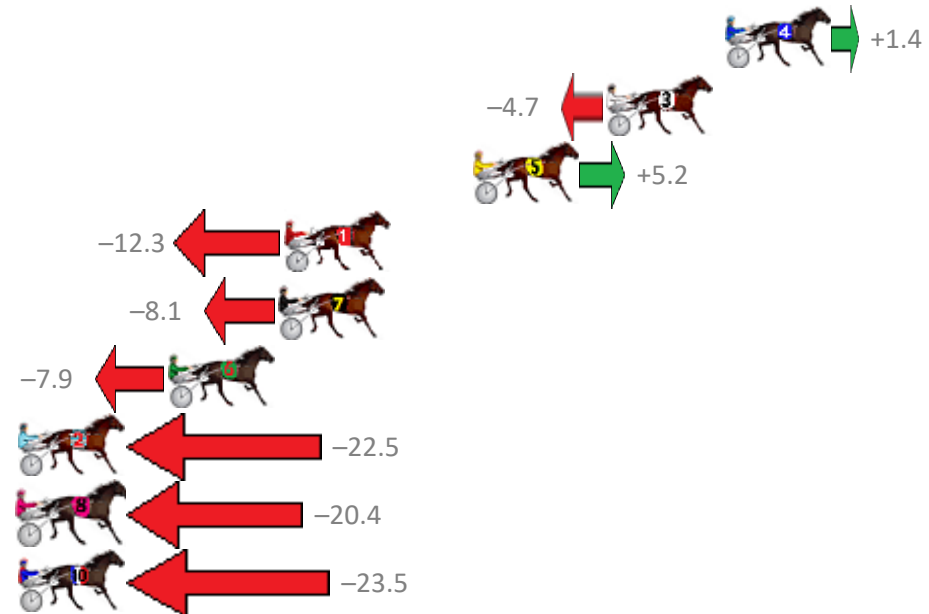

Redcliffe Race 8 Distance 1780m

Sunday, 22 March 2020

Gross Time: 2:16.30 MileRate: 2:03.20 LeadTime: 11.60s First Qtr: 31.20s Second Qtr: 33.80s Third Qtr: 29.60s Fourth Qtr: 30.10s

NoHorse	Plc	Margin	Time	800Time (W)	400 Time (W)
4 BEEF CITY STARZZZ	1	0.0m	2:16.30	59.60s (1)	30.08s (1)
3 CHEYENNE AUTUMN	2	4.7m	2:16.65	60.05s (0)	30.45s (0)
5 WECANONLYHOPE	3	10.0m	2:17.05	59.31s (2)	30.16s (3)
1 RAYONG PRINCESS	4	17.5m	2:17.62	60.62s (0)	30.77s (0)
7 ITS YOU NOT ME	5	17.7m	2:17.63	60.30s (0)	30.45s (0)
6 MOLLIGUANNA	6	22.1m	2:17.96	60.29s (0)	30.54s (1)
2 RUM AND SCHOTZ	7	28.5m	2:18.44	61.38s (1)	31.60s (1)
8 CHUMP CHOP	8	31.0m	2:18.63	61.22s (1)	31.50s (2)
10 LIGHTHORSE	9	34.3m	2:18.88	61.45s (2)	32.15s (2)

Finish Position and metres gained from 800m

Sectionals
Powered by

Home of Australian Harness Sectionals

Get your sectionals delivered to your inbox daily

Check out www.pjdata.com.au

The Racing Queensland Board (trading as Racing Queensland) and provider are not responsible for the completeness or accuracy of any of the information contained herein, and makes no representations about its suitability for any purpose.