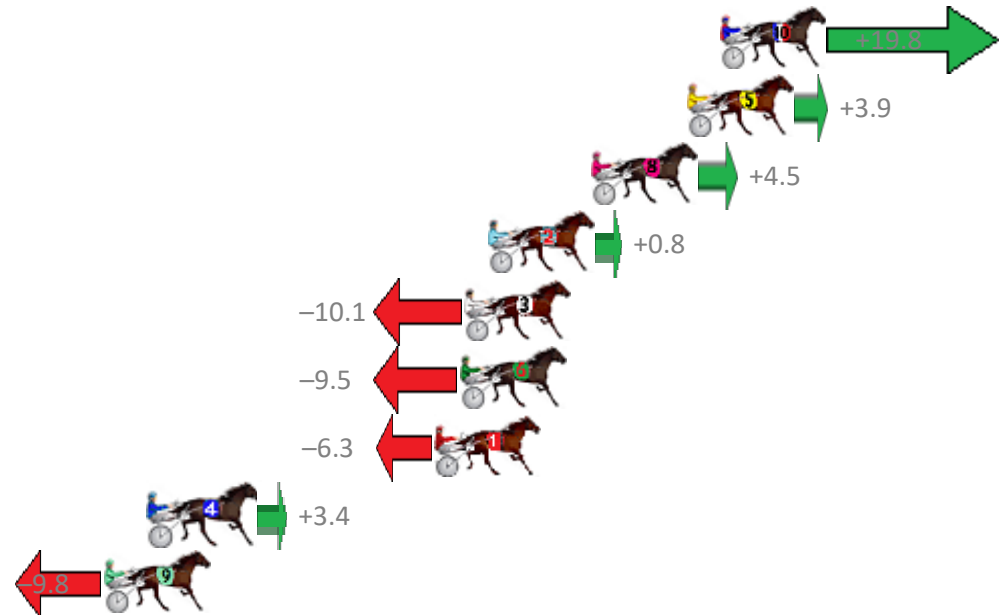

Redcliffe Race 4 Distance 1780m

Sunday, 22 March 2020

Gross Time: 2:12.40 MileRate: 1:59.70 LeadTime: 11.80s First Qtr: 30.70s Second Qtr: 30.90s Third Qtr: 28.70s Fourth Qtr: 30.30s

NoHorse	Plc	Margin	Time	800Time (W)	400 Time (W)
10 MAYWYNS JEWEL	1	0.0m	2:12.40	57.54s (1)	29.36s (1)
5 WHERES TASCOTT	2	1.3m	2:12.50	58.71s (1)	30.08s (1)
8 WHATA CHALLENGE	3	5.1m	2:12.79	58.67s (0)	29.82s (0)
2 NAUGHTYINHEAVEN	4	9.2m	2:13.10	58.94s (1)	30.45s (2)
3 DOOLITTLE DANDY	5	10.1m	2:13.17	59.74s (0)	31.00s (0)
6 GETINANHANGON	6	10.3m	2:13.18	59.70s (1)	31.08s (1)
1 WESTERN SHOWGIRL	7	11.3m	2:13.26	59.46s (0)	30.76s (0)
4 ELSIES GIRL	8	22.6m	2:14.11	58.75s (1)	30.48s (1)
9 WRITEABOUTCHELSEA	9	24.4m	2:14.25	59.72s (1)	31.15s (2)

Finish Position and metres gained from 800m

Sectionals
Powered by

Home of Australian Harness Sectionals

Get your sectionals delivered to your inbox daily

Check out www.pjdata.com.au

The Racing Queensland Board (trading as Racing Queensland) and provider are not responsible for the completeness or accuracy of any of the information contained herein, and makes no representations about its suitability for any purpose.