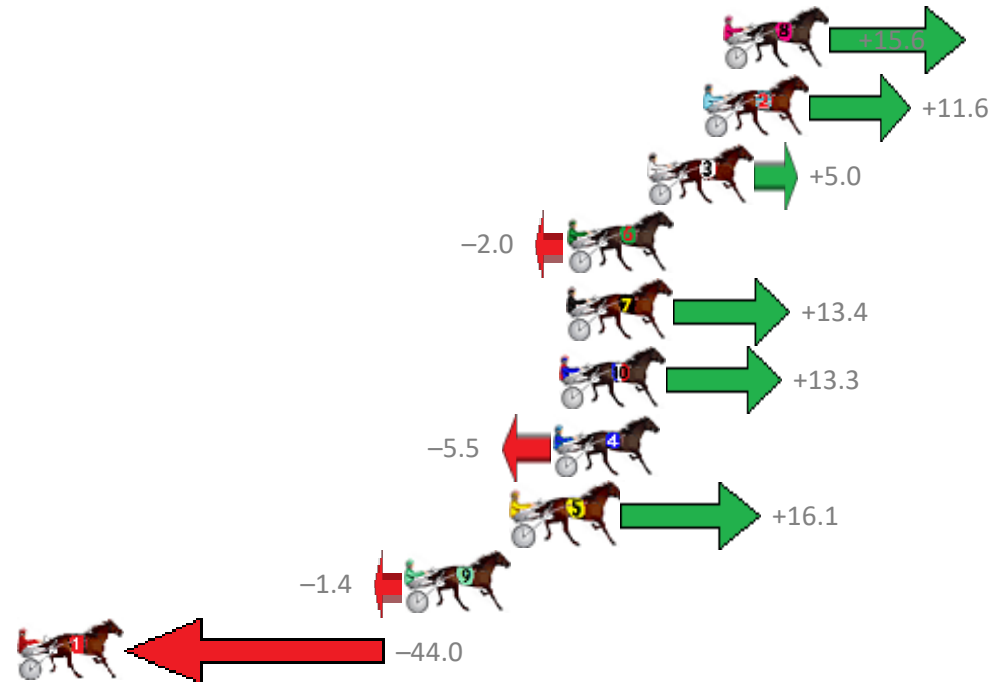

Redcliffe Race 2 Distance 1780m

Sunday, 22 March 2020

Gross Time: 2:08.90 MileRate: 1:56.50 LeadTime: 11.00s First Qtr: 28.80s Second Qtr: 29.40s Third Qtr: 29.80s Fourth Qtr: 29.90s

NoHorse	Plc	Margin	Time	800Time (W)	400 Time (W)
8 LIFES BLACK	1	0.0m	2:08.90	58.54s (2)	28.85s (2)
2 THE GUN ROCKSTAR	2	0.8m	2:08.96	58.83s (1)	29.47s (2)
3 AQUA CRUISER	3	3.0m	2:09.12	59.33s (1)	30.00s (2)
6 ILLAWONG DREAMTIM	4	6.2m	2:09.36	59.85s (0)	30.05s (1)
7 SLIPPERY JADE	5	6.2m	2:09.36	58.70s (2)	29.74s (4)
10 TROUBLESOME DAVE	6	6.5m	2:09.39	58.71s (1)	29.61s (1)
4 IFOUNDTHEBEACH	7	6.7m	2:09.40	60.11s (1)	30.40s (1)
5 BET IM SPECIAL	8	8.3m	2:09.52	58.50s (1)	29.40s (1)
9 DOLLARBILL	9	12.6m	2:09.84	59.80s (2)	30.14s (3)
1 DJANGO MACH	10	44.0m	2:12.19	62.98s (0)	32.90s (0)

Finish Position and metres gained from 800m

Sectionals
Powered by

Home of Australian Harness Sectionals

Get your sectionals delivered to your inbox daily

Check out www.pjdata.com.au

The Racing Queensland Board (trading as Racing Queensland) and provider are not responsible for the completeness or accuracy of any of the information contained herein, and makes no representations about its suitability for any purpose.