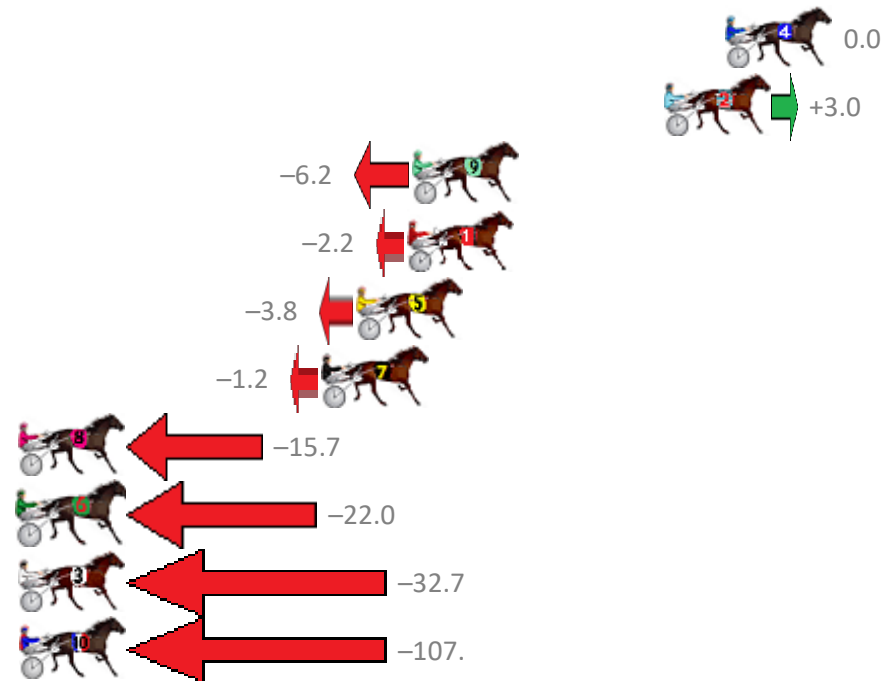

Redcliffe Race 6 Distance 1780m

Sunday, 22 March 2020

Gross Time: 2:11.80 MileRate: 1:59.10 LeadTime: 11.60s First Qtr: 29.40s Second Qtr: 29.70s Third Qtr: 29.80s Fourth Qtr: 31.30s

NoHorse	Plc	Margin	Time	800Time (W)	400 Time (W)
4 CHROMOZONE	1	0.0m	2:11.80	61.10s (0)	31.30s (0)
2 ILLBEWATCHING	2	2.4m	2:11.99	60.87s (0)	31.13s (0)
9 MAGHERA MAGGIE	3	12.4m	2:12.77	61.57s (1)	31.94s (1)
1 MANOFLISA	4	12.6m	2:12.79	61.27s (0)	31.44s (0)
5 REDDY FIRE	5	14.6m	2:12.94	61.39s (1)	31.60s (1)
7 PEGGY STARDUST	6	16.0m	2:13.05	61.19s (0)	31.36s (1)
8 CAMPBELL BEST	7	30.9m	2:14.22	62.30s (1)	33.11s (2)
6 THE LAST STARFIRE	8	41.4m	2:15.04	62.78s (1)	33.41s (2)
3 ELLE JAY	9	52.3m	2:15.89	63.60s (0)	33.17s (0)
10 BUTCHERFEELGOOD	10	172.7m	2:25.31	69.33s (0)	35.03s (0)

Finish Position and metres gained from 800m

Sectionals
Powered by

Home of Australian Harness Sectionals

Get your sectionals delivered to your inbox daily

Check out www.pjdata.com.au

The Racing Queensland Board (trading as Racing Queensland) and provider are not responsible for the completeness or accuracy of any of the information contained herein, and makes no representations about its suitability for any purpose.