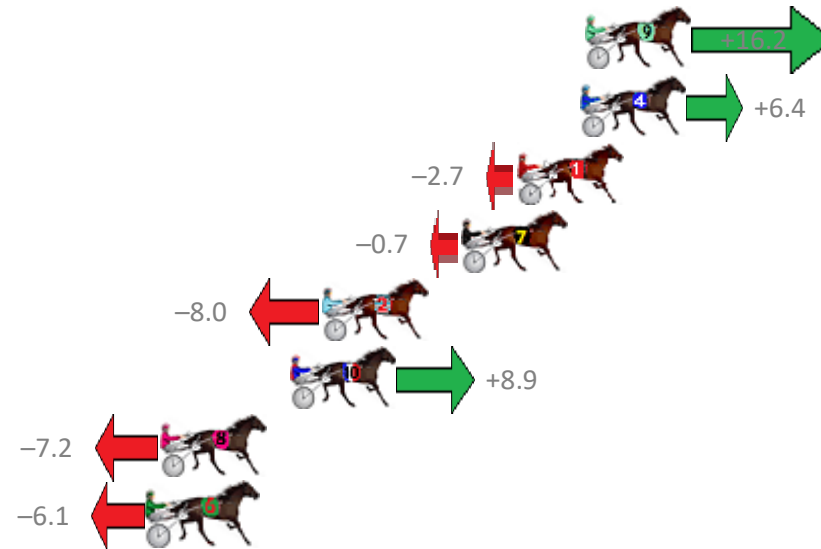

Redcliffe Race 1 Distance 2040m

Sunday, 22 March 2020

Gross Time: 2:33.30 MileRate: 2:00.90 LeadTime: 31.10s First Qtr: 32.10s Second Qtr: 31.40s Third Qtr: 29.40s Fourth Qtr: 29.30s

NoHorse	Plc	Margin	Time	800Time (W)	400 Time (W)
9 SWEET JASMINE	1	0.0m	2:33.30	57.51s (1)	28.14s (2)
4 DONT CALL ME	2	0.2m	2:33.31	58.23s (1)	28.90s (2)
1 UNDERTHEKILT	3	2.7m	2:33.50	58.90s (0)	29.50s (0)
7 BARBOO	4	4.9m	2:33.66	58.75s (0)	29.34s (0)
2 HALF MOON BEACH	5	10.4m	2:34.06	59.29s (1)	29.96s (1)
10 JACKS GAMBIT	6	11.7m	2:34.16	58.05s (1)	28.59s (1)
8 STARZZZ ON HIGH	7	16.8m	2:34.53	59.23s (0)	29.87s (0)
6 ITS ALL TORQUE	8	17.3m	2:34.57	59.15s (1)	29.75s (1)

Finish Position and metres gained from 800m

Sectionals
Powered by

Home of Australian Harness Sectionals

Get your sectionals delivered to your inbox daily

Check out www.pjdata.com.au

The Racing Queensland Board (trading as Racing Queensland) and provider are not responsible for the completeness or accuracy of any of the information contained herein, and makes no representations about its suitability for any purpose.