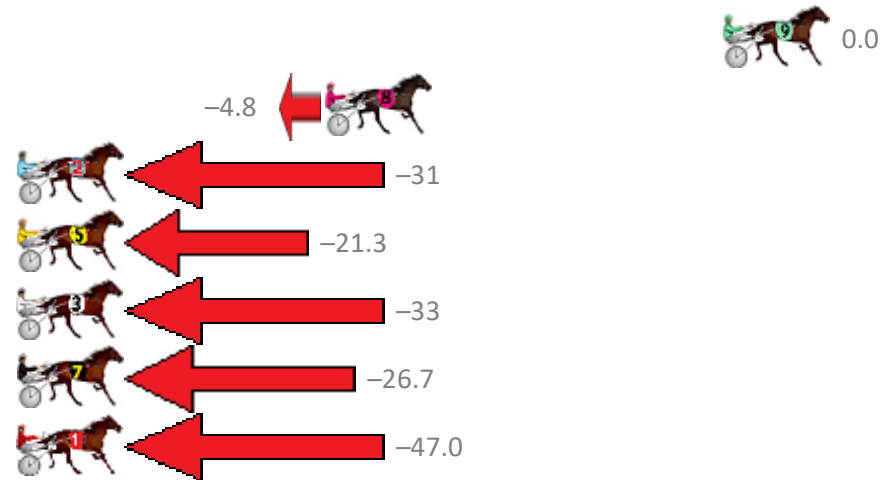

Redcliffe Race 7 Distance 1780m

Sunday, 22 March 2020

Gross Time: 2:09.60 MileRate: 1:57.10 LeadTime: 11.10s First Qtr: 28.60s Second Qtr: 29.20s Third Qtr: 29.10s Fourth Qtr: 31.60s

NoHorse	Plc	Margin	Time	800Time (W)	400 Time (W)
9 MAFFIOSO GIRL	1	0.0m	2:09.60	60.70s (0)	31.60s (0)
8 OUR ULTIMATE VICKI	2	15.8m	2:10.85	61.06s (1)	32.50s (1)
2 TELL THE FUTURE	3	37.8m	2:12.59	63.05s (0)	33.09s (0)
5 KETTERING GIRL	4	39.9m	2:12.75	62.32s (1)	32.76s (1)
3 BIG IN AMERICA	5	47.7m	2:13.37	63.17s (0)	33.11s (0)
7 KAY NORA SHANNON	6	52.7m	2:13.76	62.73s (0)	33.08s (0)
1 RAINBOW STYLING	7	157.0m	2:22.00	64.27s (0)	34.13s (0)

Finish Position and metres gained from 800m

Sectionals
Powered by

Home of Australian Harness Sectionals

Get your sectionals delivered to your inbox daily

Check out www.pjdata.com.au

The Racing Queensland Board (trading as Racing Queensland) and provider are not responsible for the completeness or accuracy of any of the information contained herein, and makes no representations about its suitability for any purpose.