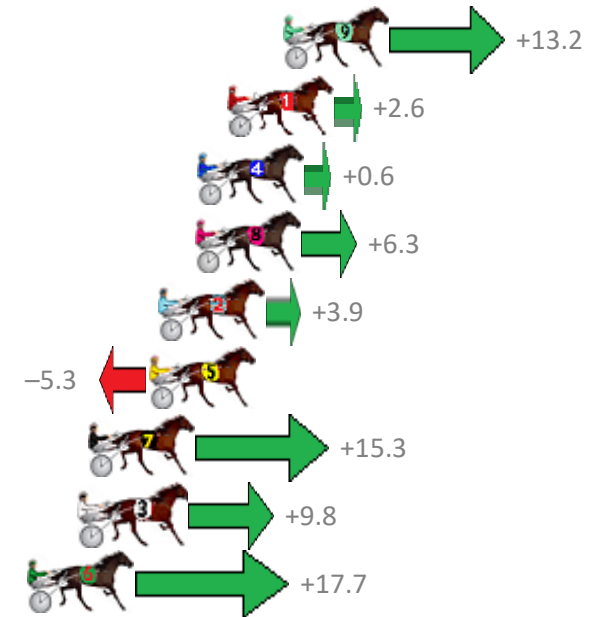

Albion Park Race 3 Distance 1660m

Saturday, 16 May 2020

Gross Time: 1:59.30 MileRate: 1:55.60 LeadTime: 3.60s First Qtr: 28.40s Second Qtr: 30.60s Third Qtr: 27.80s Fourth Qtr: 28.90s

NoHorse	Plc	Margin	Time	800Time (W)	400 Time (W)
9 BRIDGET BLUE CHIP	1	0.0m	1:59.30	55.77s (1)	28.20s (2)
1 SLIPPERY JADE	2	2.2m	1:59.47	56.52s (0)	28.68s (0)
4 GODDESS JUJON	3	3.4m	1:59.56	56.66s (1)	28.89s (1)
8 RED CHARMER	4	3.5m	1:59.57	56.26s (0)	28.39s (0)
2 MAMMALS MAGIC	5	4.9m	1:59.67	56.43s (1)	28.65s (1)
5 COLOMBIAN GOLD	6	5.3m	1:59.70	57.07s (0)	29.28s (0)
7 MACEY JAYDE	7	7.7m	1:59.88	55.62s (1)	29.05s (2)
3 SPECIAL RESERVE	8	8.0m	1:59.91	56.01s (1)	28.43s (2)
6 INNOCENT CROCKER	9	10.1m	2:00.07	55.45s (1)	28.94s (3)

Finish Position and metres gained from 800m

Sectionals
Powered by

Home of Australian Harness Sectionals

Get your sectionals delivered to your inbox daily

Check out www.pjdata.com.au

The Racing Queensland Board (trading as Racing Queensland) and provider are not responsible for the completeness or accuracy of any of the information contained herein, and makes no representations about its suitability for any purpose.