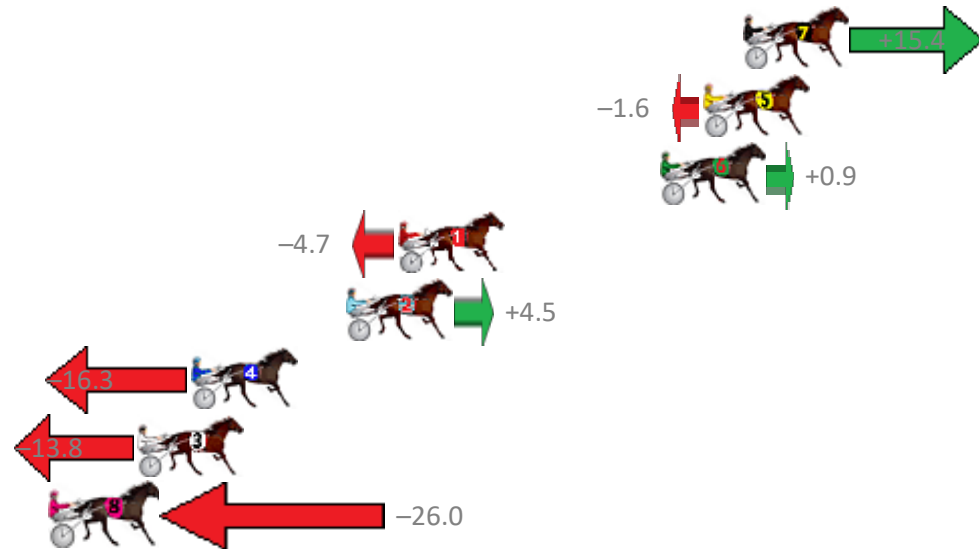

Albion Park Race 9 Distance 1660m

Saturday, 16 May 2020

Gross Time: 1:57.80 MileRate: 1:54.20 LeadTime: 3.50s First Qtr: 27.50s Second Qtr: 31.00s Third Qtr: 28.10s Fourth Qtr: 27.70s

NoHorse	Plc	Margin	Time	800Time (W)	400 Time (W)
7 GOVERNOR JUJON	1	0.0m	1:57.80	54.73s (1)	27.58s (2)
5 BLACKSADANCE	2	1.6m	1:57.92	55.91s (0)	27.81s (0)
6 MISS RUBY SUNSHINE	3	3.3m	1:58.04	55.74s (0)	27.57s (0)
1 CORINDHAP CREEK	4	13.7m	1:58.80	56.13s (0)	27.82s (0)
2 THE HUMMER	5	15.7m	1:58.94	55.49s (1)	28.15s (2)
4 MUMMYS BOY	6	21.9m	1:59.40	56.93s (1)	28.63s (1)
3 AMAYA BECOMES	7	24.0m	1:59.55	56.76s (1)	28.44s (1)
8 JIGGLE AND JIVE	8	27.4m	1:59.80	57.60s (1)	29.31s (1)

Finish Position and metres gained from 800m

Sectionals
Powered by

Home of Australian Harness Sectionals

Get your sectionals delivered to your inbox daily

Check out www.pjdata.com.au

The Racing Queensland Board (trading as Racing Queensland) and provider are not responsible for the completeness or accuracy of any of the information contained herein, and makes no representations about its suitability for any purpose.