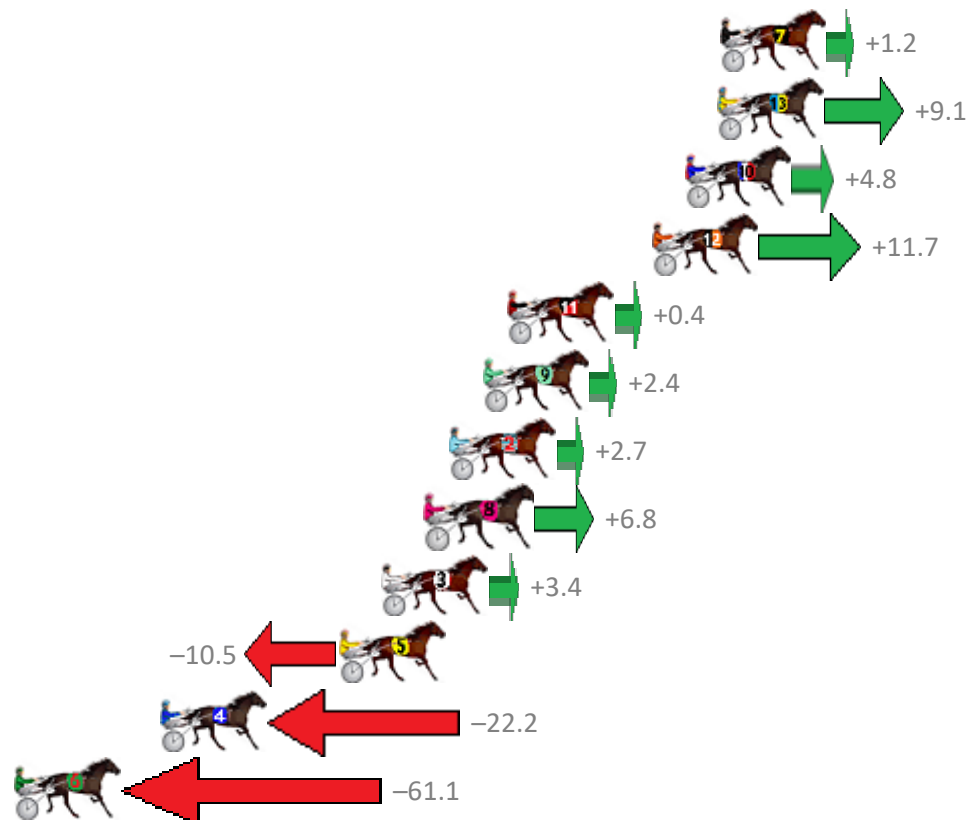

Albion Park Race 5 Distance 2647m

Saturday, 16 May 2020

Gross Time: 3:14.60 MileRate: 1:58.30 LeadTime: 77.10s First Qtr: 29.90s Second Qtr: 30.80s Third Qtr: 28.30s Fourth Qtr: 28.50s

NoHorse	Plc	Margin	Time	800Time (W)	400 Time (W)
7 TENNYSON BROMAC	1	0.0m	3:14.60	56.72s (1)	28.50s (1)
13 COLT THIRTY ONE	2	0.1m	3:14.61	56.16s (2)	28.32s (2)
10 WATCH PULP FICTION	3	1.4m	3:14.70	56.46s (1)	28.30s (1)
12 GLENFERRIE HOOD	4	2.7m	3:14.80	55.97s (2)	28.21s (2)
11 CLINTAL DO	5	8.4m	3:15.23	56.77s (0)	28.29s (0)
9 MACH ALERT	6	9.4m	3:15.30	56.63s (1)	28.50s (1)
2 LETTUCEFIRESTAR	7	10.7m	3:15.40	56.61s (0)	28.07s (0)
8 INVINCIBLE LOXTON	8	11.6m	3:15.47	56.32s (0)	28.34s (1)
3 MIDNIGHT MAN	9	13.4m	3:15.60	56.56s (1)	28.67s (2)
5 DREAM TO SHARE	10	15.1m	3:15.73	57.54s (0)	29.10s (0)
4 HUGHIE GREEN	11	22.2m	3:16.26	58.37s (0)	29.90s (0)
6 CLASSIE AMERICAN	12	85.1m	3:20.97	61.11s (0)	31.84s (0)

Finish Position and metres gained from 800m

Sectionals
Powered by

Home of Australian Harness Sectionals

Get your sectionals delivered to your inbox daily

Check out www.pjdata.com.au

The Racing Queensland Board (trading as Racing Queensland) and provider are not responsible for the completeness or accuracy of any of the information contained herein, and makes no representations about its suitability for any purpose.