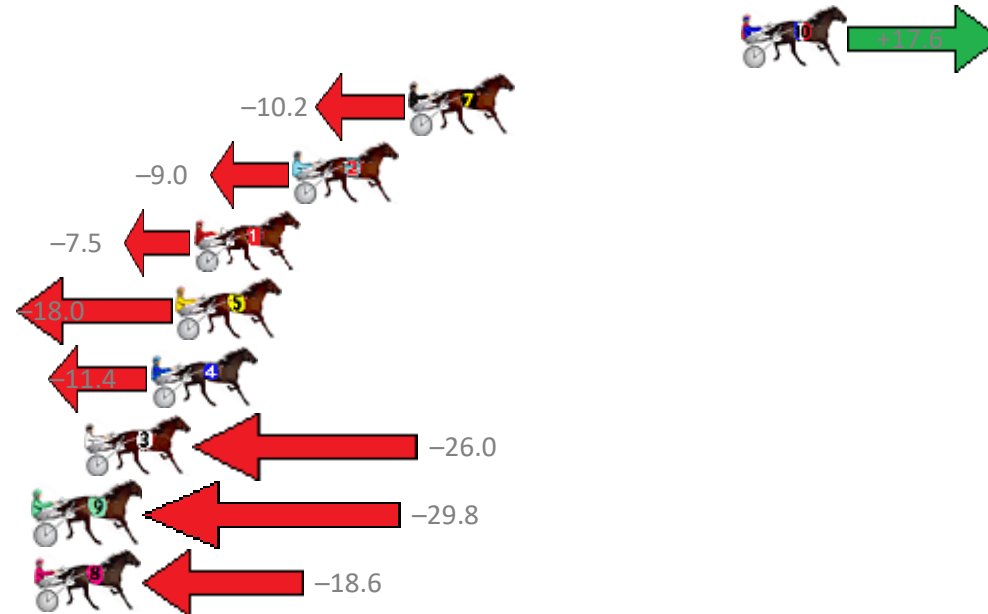

Albion Park Race 10 Distance 1660m

Saturday, 16 May 2020

Gross Time: 2:00.00 MileRate: 1:56.40 LeadTime: 3.50s First Qtr: 28.40s Second Qtr: 31.10s Third Qtr: 28.70s Fourth Qtr: 28.30s

NoHorse	Plc	Margin	Time	800Time (W)	400 Time (W)
10 MISTER DIAMOND	1	0.0m	2:00.00	55.75s (1)	28.30s (2)
7 MAJOR LUCKY	2	13.2m	2:00.98	57.72s (1)	29.05s (1)
2 HAVING THE FAITH	3	17.8m	2:01.32	57.64s (0)	28.57s (0)
1 TORQUE WRITER	4	21.7m	2:01.61	57.53s (0)	28.55s (1)
5 JUST ONE GOOD ONE	5	22.4m	2:01.67	58.28s (0)	29.19s (0)
4 IFYOUBELIEVE	6	23.4m	2:01.74	57.81s (1)	28.95s (3)
3 MISTER FAHRENHEIT	7	26.0m	2:01.93	58.84s (0)	29.75s (0)
9 COAST WARNING	8	37.6m	2:02.80	59.11s (1)	30.04s (1)
8 ASHLEE NITRO	9	38.0m	2:02.83	58.32s (0)	30.24s (2)

Finish Position and metres gained from 800m

Sectionals
Powered by

Home of Australian Harness Sectionals

Get your sectionals delivered to your inbox daily

Check out www.pjdata.com.au

The Racing Queensland Board (trading as Racing Queensland) and provider are not responsible for the completeness or accuracy of any of the information contained herein, and makes no representations about its suitability for any purpose.