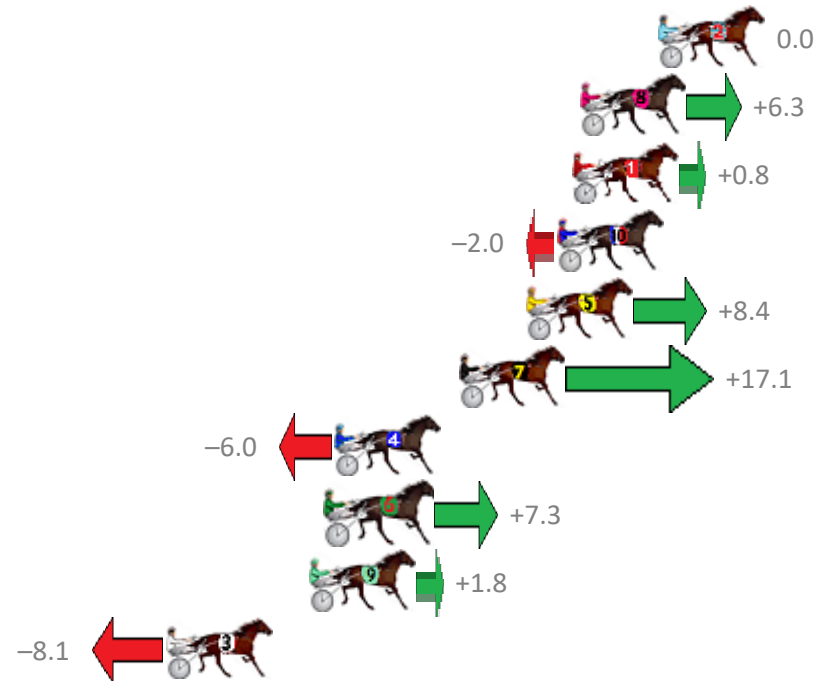

Albion Park Race 2 Distance 1660m

Saturday, 16 May 2020

Gross Time: 1:59.40 MileRate: 1:55.80 LeadTime: 3.50s First Qtr: 28.00s Second Qtr: 31.00s Third Qtr: 28.50s Fourth Qtr: 28.40s

NoHorse	Plc	Margin	Time	800Time (W)	400 Time (W)
2 THE MONEY BALL	1	0.0m	1:59.40	56.90s (0)	28.40s (0)
8 LIFES A JUNGLE	2	3.1m	1:59.63	56.45s (0)	27.98s (0)
1 GHOST GUM	3	3.4m	1:59.65	56.84s (0)	28.34s (0)
10 CELTIC CRUZA	4	4.0m	1:59.70	57.04s (1)	28.51s (1)
5 SHAZAM SHANNON	5	5.2m	1:59.79	56.31s (0)	27.92s (1)
7 HEZA BROMAC	6	7.9m	1:59.99	55.69s (1)	27.66s (3)
4 THE CASUAL GOOSE	7	12.8m	2:00.35	57.32s (1)	28.81s (1)
6 ROCKNROLL TURBO	8	13.1m	2:00.38	56.38s (1)	28.34s (3)
9 CAMROLLER	9	13.8m	2:00.43	56.77s (1)	28.70s (3)
3 PACIFIC COIN	10	19.5m	2:00.85	57.47s (1)	29.01s (2)

Finish Position and metres gained from 800m

Sectionals
Powered by

Home of Australian Harness Sectionals

Get your sectionals delivered to your inbox daily

Check out www.pjdata.com.au

The Racing Queensland Board (trading as Racing Queensland) and provider are not responsible for the completeness or accuracy of any of the information contained herein, and makes no representations about its suitability for any purpose.