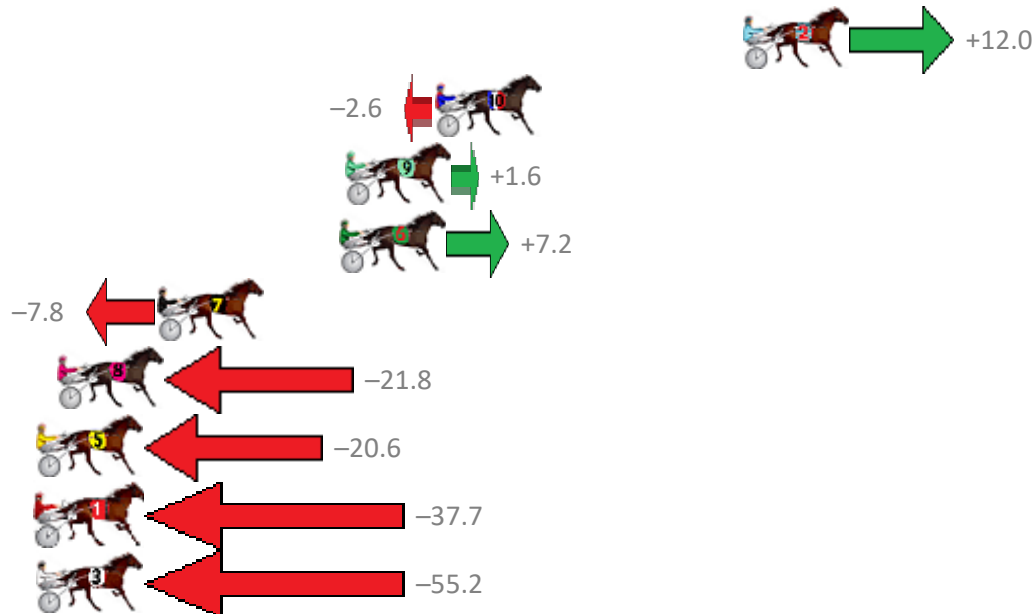

Albion Park Race 6 Distance 2138m

Saturday, 16 May 2020

Gross Time: 2:34.60 MileRate: 1:56.40 LeadTime: 37.50s First Qtr: 31.40s Second Qtr: 29.40s Third Qtr: 27.80s Fourth Qtr: 28.50s

NoHorse	Plc	Margin	Time	800Time (W)	400 Time (W)
2 SAM IS PERFECTION	1	0.0m	2:34.60	55.46s (1)	28.50s (0)
10 CONDAFEW	2	12.2m	2:35.51	56.48s (0)	28.66s (2)
9 JAMES DEAN	3	15.8m	2:35.78	56.19s (1)	28.70s (3)
6 SHERIFF JUJON	4	16.0m	2:35.80	55.80s (1)	28.44s (4)
7 MARK OF INTEGRITY	5	23.2m	2:36.34	56.85s (0)	29.11s (2)
8 COMIGAL	6	27.2m	2:36.64	57.83s (0)	29.61s (0)
5 FEEL THE REIGN	7	28.0m	2:36.70	57.74s (1)	29.52s (1)
1 HES OKEY DOKEY	8	37.7m	2:37.42	58.94s (0)	30.65s (0)
3 ARTFUL MAID	9	56.4m	2:38.82	60.16s (1)	31.87s (1)

Finish Position and metres gained from 800m

Sectionals
Powered by

Home of Australian Harness Sectionals

Get your sectionals delivered to your inbox daily

Check out www.pjdata.com.au

The Racing Queensland Board (trading as Racing Queensland) and provider are not responsible for the completeness or accuracy of any of the information contained herein, and makes no representations about its suitability for any purpose.