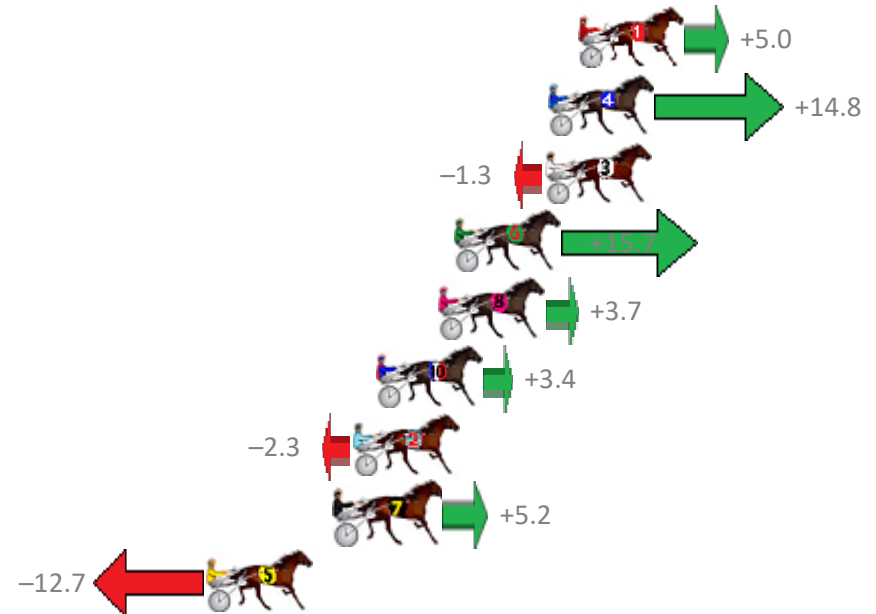

Albion Park Race 7 Distance 2138m

Saturday, 16 May 2020

Gross Time: 2:36.20 MileRate: 1:57.60 LeadTime: 37.10s First Qtr: 30.30s Second Qtr: 29.80s Third Qtr: 28.70s Fourth Qtr: 30.30s

NoHorse	Plc	Margin	Time	800Time (W)	400 Time (W)
1 CHINOOK WINDS	1	0.0m	2:36.20	58.63s (0)	29.97s (0)
4 KINETIC KATE	2	1.2m	2:36.30	57.91s (1)	29.14s (2)
3 HARPAGUS	3	1.3m	2:36.30	59.10s (0)	30.40s (0)
6 MAYWYN NO REGRETS	4	4.9m	2:36.59	57.85s (1)	29.24s (1)
8 BARA JAYLA	5	5.5m	2:36.64	58.73s (0)	30.07s (0)
10 MISS CATALINA	6	8.0m	2:36.83	58.75s (1)	29.92s (1)
2 LETHAL STAR	7	8.9m	2:36.91	59.17s (1)	30.41s (2)
7 DOOLITTLE DOOZZIE	8	9.6m	2:36.96	58.62s (0)	29.95s (0)
5 MACH TORQUE	9	14.7m	2:37.37	59.93s (1)	30.96s (1)

Finish Position and metres gained from 800m

Sectionals
Powered by

Home of Australian Harness Sectionals

Get your sectionals delivered to your inbox daily

Check out www.pjdata.com.au

The Racing Queensland Board (trading as Racing Queensland) and provider are not responsible for the completeness or accuracy of any of the information contained herein, and makes no representations about its suitability for any purpose.