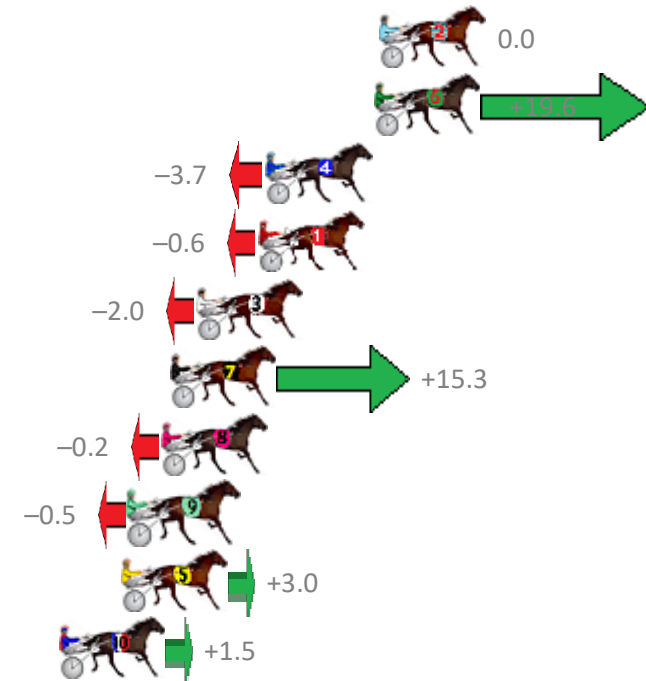

Albion Park Race 1 Distance 2138m

Saturday, 16 May 2020

Gross Time: 2:40.40 MileRate: 2:00.70 LeadTime: 39.10s First Qtr: 32.60s Second Qtr: 32.20s Third Qtr: 28.90s Fourth Qtr: 27.60s

NoHorse	Plc	Margin	Time	800Time (W)	400 Time (W)
2 SOLE AMBITION	1	0.0m	2:40.40	56.50s (0)	27.60s (0)
6 FEELINGFORARAINBOW	2	0.2m	2:40.41	55.12s (1)	27.30s (2)
4 SLICE OF HEAVEN	3	4.5m	2:40.73	56.76s (1)	27.85s (1)
1 SO KOOL MASTER	4	4.8m	2:40.75	56.54s (0)	27.61s (0)
3 DARK ENERGY	5	7.2m	2:40.92	56.64s (1)	27.71s (1)
7 BIG BANG LEONARD	6	8.3m	2:41.00	55.43s (0)	27.57s (2)
8 LEXUS ON THE BEACH	7	8.6m	2:41.02	56.51s (0)	27.53s (0)
9 CLARKEY	8	9.9m	2:41.12	56.54s (1)	27.58s (1)
5 MY MASTERCRAFTSMA	9	10.2m	2:41.14	56.29s (0)	27.28s (0)
10 ALWAYS IN COMMAND	10	12.7m	2:41.32	56.39s (1)	27.46s (2)

Finish Position and metres gained from 800m

Sectionals
Powered by

Home of Australian Harness Sectionals

Get your sectionals delivered to your inbox daily

Check out www.pjdata.com.au

The Racing Queensland Board (trading as Racing Queensland) and provider are not responsible for the completeness or accuracy of any of the information contained herein, and makes no representations about its suitability for any purpose.