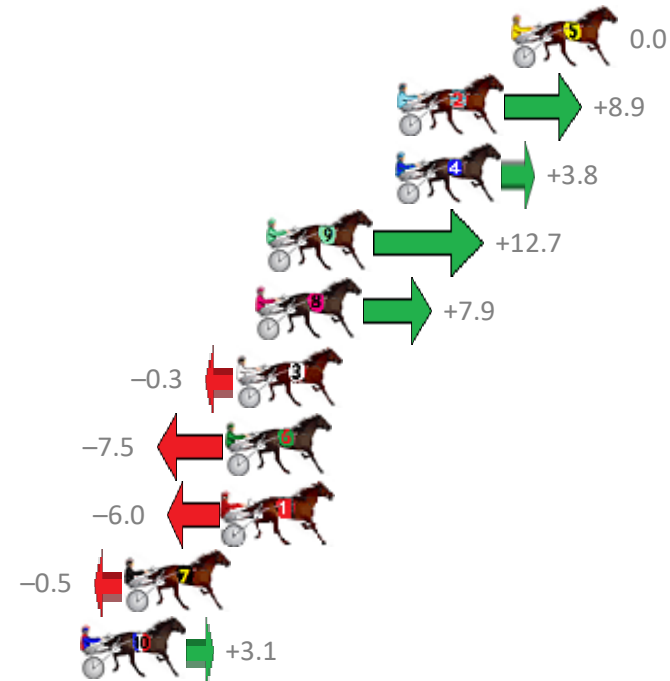

Albion Park Race 8 Distance 2138m

Saturday, 16 May 2020

Gross Time: 2:39.80 MileRate: 2:00.30 LeadTime: 40.90s First Qtr: 30.90s Second Qtr: 30.60s Third Qtr: 28.00s Fourth Qtr: 29.40s

No	Horse	Plc	Margin	Time	800Time (W)	400 Time (W)
5	GARLAND GREENE	1	0.0m	2:39.80	57.40s (0)	29.40s (0)
2	SIR FAHRENHEIT NZ (LA)	2	4.5m	2:40.15	56.76s (1)	28.91s (1)
4	JEDDY R YA READY	3	4.6m	2:40.15	57.13s (1)	29.25s (1)
9	GREG THE GREAT	4	9.7m	2:40.55	56.49s (1)	28.72s (2)
8	JUSTABITNOISY	5	10.1m	2:40.58	56.84s (1)	28.98s (1)
3	MELPARK MAGIC	6	10.9m	2:40.64	57.42s (0)	29.26s (0)
6	MAJESTIC SIMON	7	11.3m	2:40.67	57.94s (1)	30.08s (1)
1	IVANOV	8	11.4m	2:40.68	57.83s (0)	29.74s (0)
7	WEE MAN TROUBLE	9	15.3m	2:40.98	57.44s (0)	29.28s (0)
10	SPRINGBANK EDEN	10	17.1m	2:41.12	57.18s (0)	29.07s (1)

Finish Position and metres gained from 800m

Sectionals
Powered by

Home of Australian Harness Sectionals

Get your sectionals delivered to your inbox daily

Check out www.pjdata.com.au

The Racing Queensland Board (trading as Racing Queensland) and provider are not responsible for the completeness or accuracy of any of the information contained herein, and makes no representations about its suitability for any purpose.