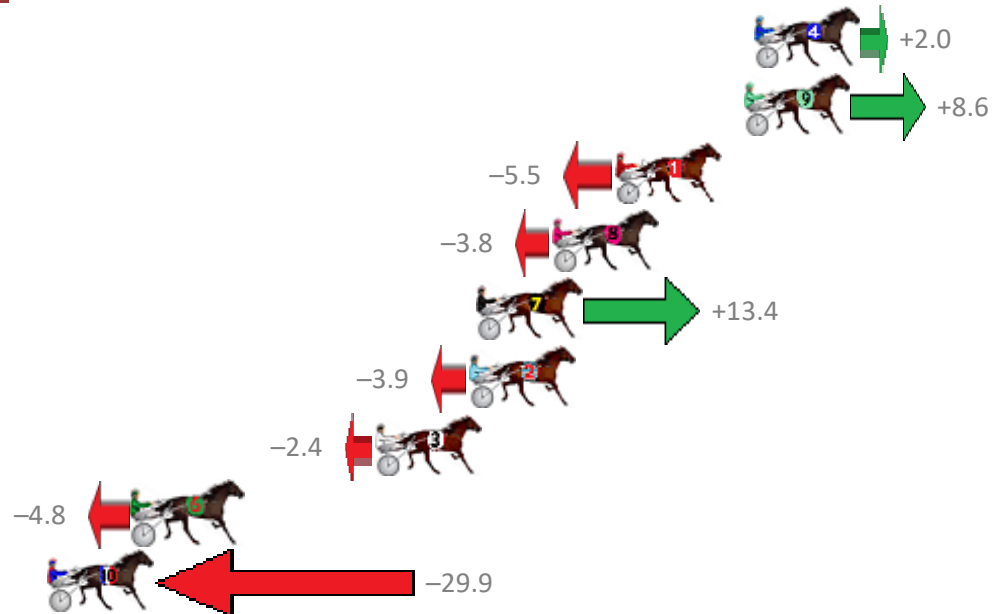

Albion Park Race 4 Distance 1660m

Saturday, 16 May 2020

Gross Time: 1:57.50 MileRate: 1:53.90 LeadTime: 3.40s First Qtr: 28.60s Second Qtr: 29.70s Third Qtr: 27.20s Fourth Qtr: 28.60s

NoHorse	Plc	Margin	Time	800Time (W)	400 Time (W)
4 ULTIMATE AD	1	0.0m	1:57.50	55.66s (1)	28.46s (1)
9 MAJOR GENERALJUJON	2	0.4m	1:57.53	55.20s (0)	27.87s (0)
1 KOTARE ELITE	3	5.5m	1:57.91	56.18s (0)	28.99s (0)
8 B MAC C	4	8.0m	1:58.10	56.06s (0)	28.80s (0)
7 CAUTIVAR	5	11.0m	1:58.33	54.87s (2)	27.95s (3)
2 TOO GOOD FOR YOU	6	11.3m	1:58.35	56.07s (1)	28.51s (1)
3 THE DOORMAN	7	15.0m	1:58.63	55.97s (1)	28.57s (0)
6 HANDSOME HERO	8	24.6m	1:59.35	56.13s (2)	29.23s (3)
10 LETTERKENNY BOY	9	43.5m	2:00.77	57.87s (2)	30.84s (2)

Finish Position and metres gained from 800m

Sectionals
Powered by

Home of Australian Harness Sectionals

Get your sectionals delivered to your inbox daily

Check out www.pjdata.com.au

The Racing Queensland Board (trading as Racing Queensland) and provider are not responsible for the completeness or accuracy of any of the information contained herein, and makes no representations about its suitability for any purpose.