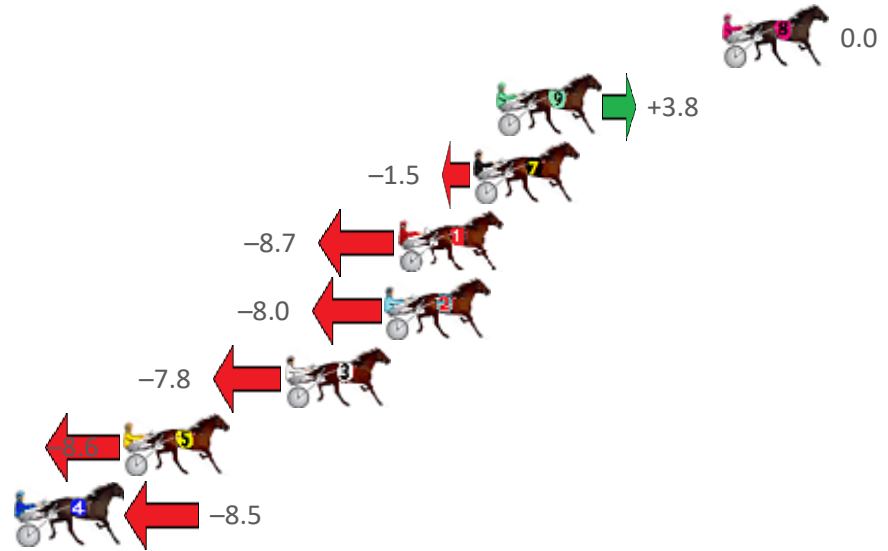

Redcliffe Race 9 Distance 1780m

Thursday, 23 July 2020

Gross Time: 2:11.40 MileRate: 1:58.80 LeadTime: 11.30s First Qtr: 31.10s Second Qtr: 32.00s Third Qtr: 28.00s Fourth Qtr: 29.00s

No Horse	Plc	Margin	Time	800Time (W)	400 Time (W)
8 SOMEHOWSOMEWAY	1	0.0m	2:11.40	57.00s (0)	29.00s (0)
9 MOUNT HERCULES	2	9.0m	2:12.08	56.73s (0)	28.63s (0)
7 ROCKNTINGIRA	3	9.9m	2:12.15	57.11s (0)	29.04s (0)
1 RITCHIE BEE	4	12.9m	2:12.38	57.62s (0)	29.57s (0)
2 WANJIRU	5	13.4m	2:12.42	57.57s (1)	29.58s (1)
3 SONNY ORLANDO	6	17.4m	2:12.72	57.55s (1)	29.52s (1)
5 MAYWYN NO REGRETS	7	23.8m	2:13.21	57.61s (1)	29.48s (1)
4 MISTER FAHRENHEIT	8	28.3m	2:13.55	57.60s (0)	29.15s (0)

Finish Position and metres gained from 800m

Sectionals
Powered by

Home of Australian Harness Sectionals

Get your sectionals delivered to your inbox daily

Check out www.pjdata.com.au

The Racing Queensland Board (trading as Racing Queensland) and provider are not responsible for the completeness or accuracy of any of the information contained herein, and makes no representations about its suitability for any purpose.