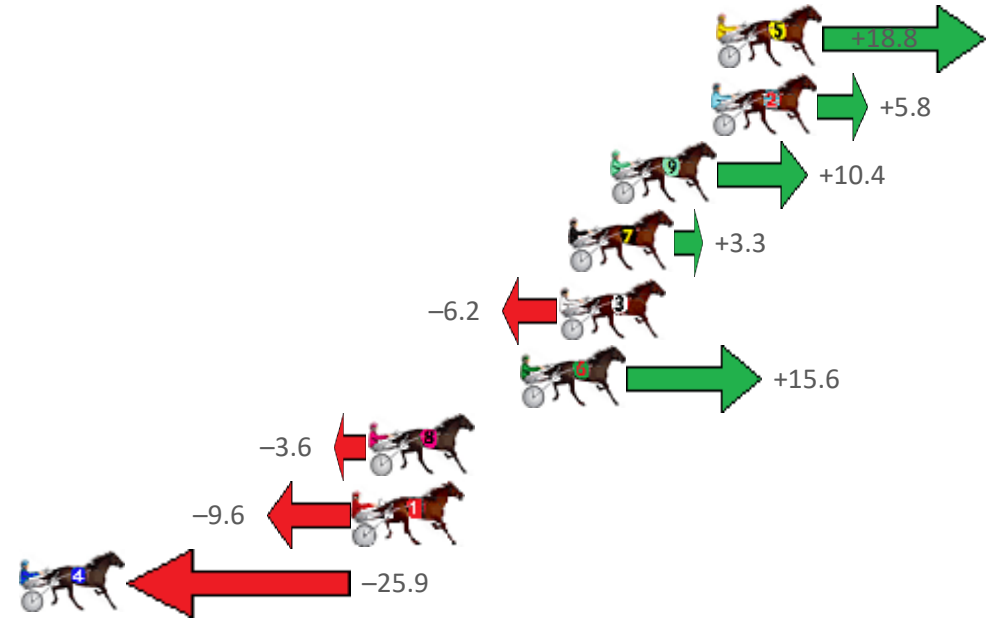

Redcliffe Race 4 Distance 2040m

Thursday, 23 July 2020

Gross Time: 2:31.40 MileRate: 1:59.40 LeadTime: 31.10s First Qtr: 30.90s Second Qtr: 30.70s Third Qtr: 29.40s Fourth Qtr: 29.30s

No Horse	Plc	Margin	Time	800Time (W)	400 Time (W)
5 FAVOURITEHIGHLIGHT	1	0.0m	2:31.40	57.33s (1)	28.75s (2)
2 JUST ONE GOOD ONE	2	0.2m	2:31.42	58.28s (1)	29.08s (2)
9 GOJOE	3	4.2m	2:31.72	57.94s (1)	28.64s (0)
7 MOONLIGHT BUTCHER	4	5.9m	2:31.85	58.46s (0)	29.09s (0)
3 MOONLIGHT JACK	5	6.2m	2:31.88	59.15s (0)	29.75s (0)
6 BRONSKI MACARENA	6	7.8m	2:32.00	57.56s (1)	28.95s (2)
8 FAMOUS SHOES	7	13.8m	2:32.46	58.96s (1)	29.47s (1)
1 KOOKABURRAPRINCESS	8	14.4m	2:32.51	59.40s (0)	30.01s (0)
4 COUNTRY RUN	9	27.7m	2:33.53	60.59s (1)	30.85s (1)

Finish Position and metres gained from 800m

Sectionals
Powered by

Home of Australian Harness Sectionals

Get your sectionals delivered to your inbox daily

Check out www.pjdata.com.au

The Racing Queensland Board (trading as Racing Queensland) and provider are not responsible for the completeness or accuracy of any of the information contained herein, and makes no representations about its suitability for any purpose.