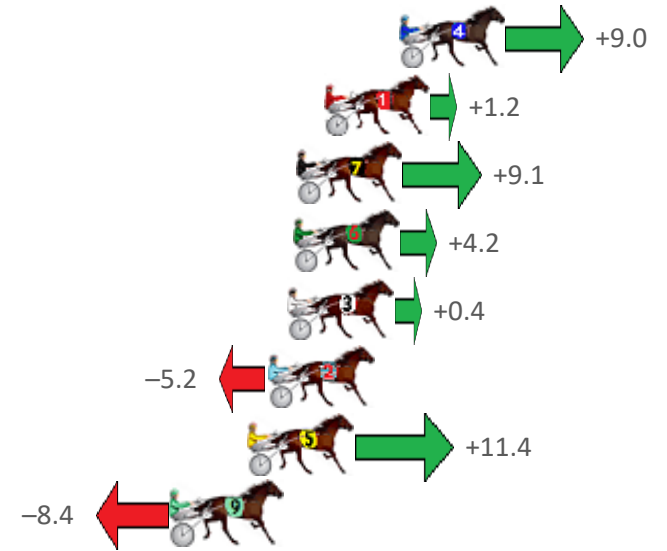

Redcliffe Race 5 Distance 2040m

Thursday, 23 July 2020

Gross Time: 2:32.00 MileRate: 1:59.90 LeadTime: 32.10s First Qtr: 30.20s Second Qtr: 30.90s Third Qtr: 29.40s Fourth Qtr: 29.40s

No Horse	Plc	Margin	Time	800Time (W)	400 Time (W)
4 EULO FLYER	1	0.0m	2:32.00	58.14s (1)	28.95s (2)
1 RAFFERTY DELIGHTS	2	3.0m	2:32.23	58.71s (0)	29.30s (0)
7 JUSTA DALE	3	4.1m	2:32.32	58.13s (1)	28.92s (2)
6 SWORD AND SHIELD	4	4.2m	2:32.32	58.49s (0)	29.03s (0)
3 ONE LAST ROLL	5	4.4m	2:32.34	58.77s (1)	29.18s (1)
2 THE CASUAL GOOSE	6	5.2m	2:32.40	59.18s (0)	29.78s (0)
5 MAFFIOSO GIRL	7	6.0m	2:32.46	57.97s (1)	28.70s (2)
9 ARTISTIC SAINT	8	9.0m	2:32.69	59.41s (1)	29.87s (1)

Finish Position and metres gained from 800m

Sectionals
Powered by

Home of Australian Harness Sectionals

Get your sectionals delivered to your inbox daily

Check out www.pjdata.com.au

The Racing Queensland Board (trading as Racing Queensland) and provider are not responsible for the completeness or accuracy of any of the information contained herein, and makes no representations about its suitability for any purpose.