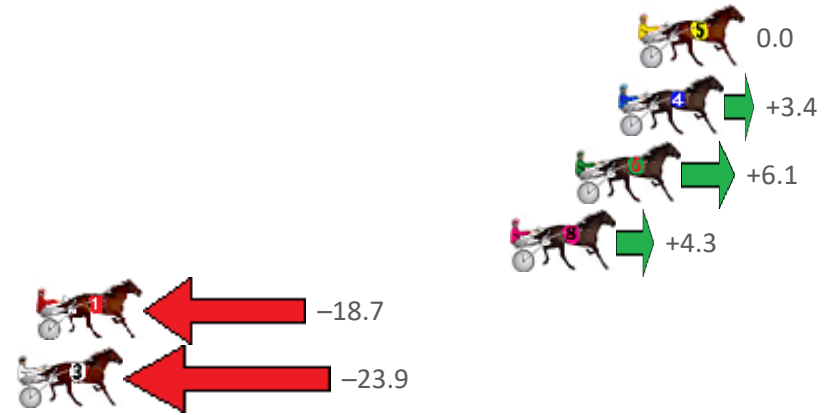

Redcliffe Race 3 Distance 2040m

Thursday, 23 July 2020

Gross Time: 2:31.50 MileRate: 1:59.50 LeadTime: 31.50s First Qtr: 30.80s Second Qtr: 30.40s Third Qtr: 29.50s Fourth Qtr: 29.30s

No Horse	Plc	Margin	Time	800Time (W)	400 Time (W)
5 GUTS	1	0.0m	2:31.50	58.80s (1)	29.30s (1)
4 DOWNTOWN LUCCA	2	0.8m	2:31.56	58.55s (1)	29.08s (2)
6 ASHLEE NITRO	3	2.5m	2:31.69	58.35s (1)	28.99s (3)
8 CANNAN	4	5.1m	2:31.89	58.49s (0)	28.99s (1)
1 TILDALYN	5	23.9m	2:33.34	60.17s (0)	30.63s (0)
3 MALIBU DREAM	6	24.7m	2:33.40	60.55s (0)	31.07s (0)

Finish Position and metres gained from 800m

Sectionals
Powered by

Home of Australian Harness Sectionals

Get your sectionals delivered to your inbox daily

Check out www.pjdata.com.au

The Racing Queensland Board (trading as Racing Queensland) and provider are not responsible for the completeness or accuracy of any of the information contained herein, and makes no representations about its suitability for any purpose.