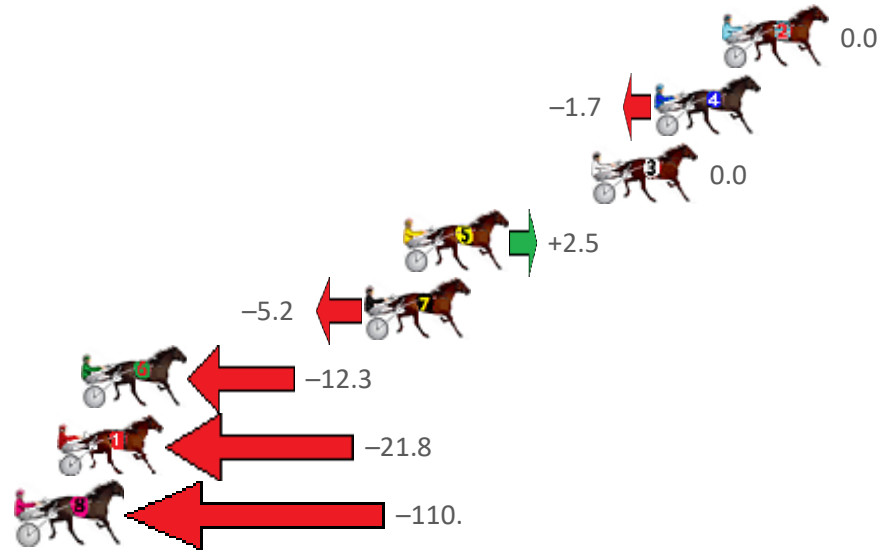

Redcliffe Race 2 Distance 1780m

Thursday, 23 July 2020

Gross Time: 2:12.20 MileRate: 1:59.60 LeadTime: 11.70s First Qtr: 30.50s Second Qtr: 31.60s Third Qtr: 29.90s Fourth Qtr: 28.50s

No Horse	Plc	Margin	Time	800Time (W)	400 Time (W)
2 ROYAL PRINCESS	1	0.0m	2:12.20	58.40s (0)	28.50s (0)
4 TYPHOON TORQUE	2	2.7m	2:12.40	58.52s (1)	28.39s (1)
3 TORQUE IN CONTROL	3	5.2m	2:12.59	58.40s (1)	28.29s (1)
5 FORGIVE ME	4	12.7m	2:13.15	58.22s (1)	27.88s (2)
7 AMARONE	5	14.2m	2:13.26	58.78s (0)	28.39s (1)
6 LAKER	6	25.5m	2:14.11	59.29s (0)	28.88s (1)
1 HEAVENLY GIRL	7	26.4m	2:14.18	59.98s (0)	29.58s (0)
8 PRINCESS CHILLA	8	119.8m	2:21.17	66.39s (1)	35.23s (4)

Finish Position and metres gained from 800m

Sectionals
Powered by

Home of Australian Harness Sectionals

Get your sectionals delivered to your inbox daily

Check out www.pjdata.com.au

The Racing Queensland Board (trading as Racing Queensland) and provider are not responsible for the completeness or accuracy of any of the information contained herein, and makes no representations about its suitability for any purpose.