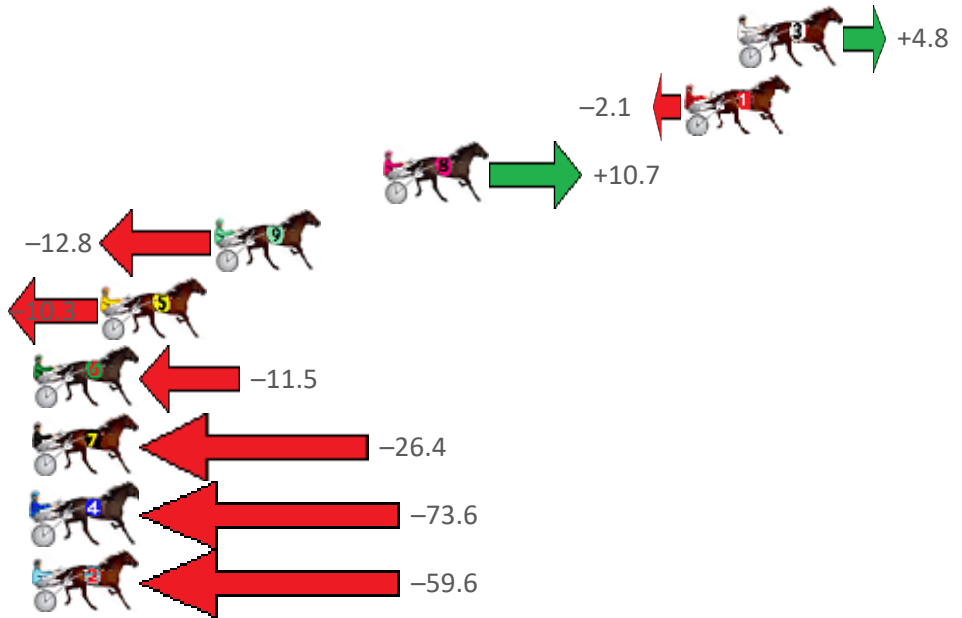

Redcliffe Race 1 Distance 1780m

Thursday, 23 July 2020

Gross Time: 2:13.60 MileRate: 2:00.80 LeadTime: 11.60s First Qtr: 30.20s Second Qtr: 31.70s Third Qtr: 29.80s Fourth Qtr: 30.30s

No Horse	Plc	Margin	Time	800Time (W)	400 Time (W)
3 FAIREACHDAINN	1	0.0m	2:13.60	59.74s (0)	29.95s (0)
1 TALENT IN SPADES	2	2.1m	2:13.77	60.26s (0)	30.46s (0)
8 TRUMP EM BABE	3	14.1m	2:14.72	59.30s (1)	29.03s (1)
9 DUCHESS DOWNUNDE	4	20.8m	2:15.25	61.06s (1)	31.11s (0)
5 CATCH THE BOUQUET	5	25.3m	2:15.61	60.87s (1)	30.93s (1)
6 MISTER ROCKTOBER	6	31.3m	2:16.08	60.96s (0)	31.03s (0)
7 FORTYFIVE ROCK	7	40.8m	2:16.84	62.07s (0)	32.11s (0)
4 CRIKEY CAM	8	93.4m	2:21.01	65.60s (1)	35.29s (0)
2 LITTLE AUCKLAND	9	106.6m	2:22.06	64.55s (0)	33.43s (0)

Finish Position and metres gained from 800m

Sectionals
Powered by

Home of Australian Harness Sectionals

Get your sectionals delivered to your inbox daily

Check out www.pjdata.com.au

The Racing Queensland Board (trading as Racing Queensland) and provider are not responsible for the completeness or accuracy of any of the information contained herein, and makes no representations about its suitability for any purpose.