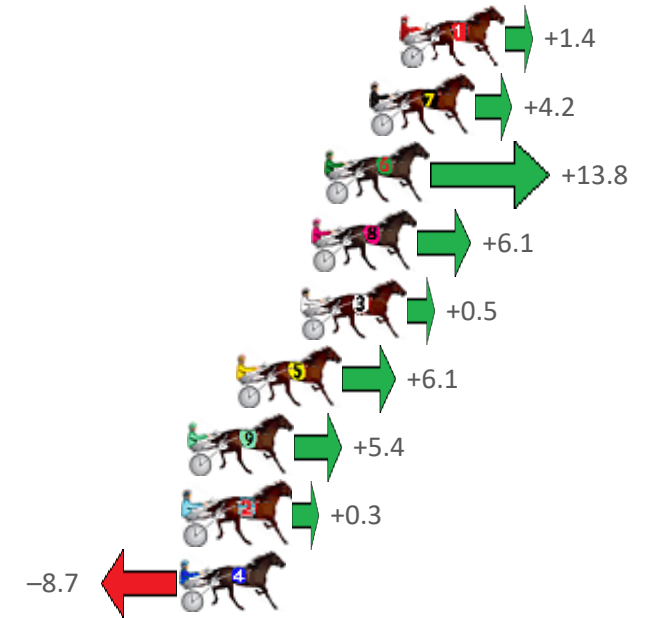

Redcliffe Race 8 Distance 2280m

Thursday, 23 July 2020

Gross Time: 2:48.50 MileRate: 1:58.90 LeadTime: 49.70s First Qtr: 31.00s Second Qtr: 30.60s Third Qtr: 28.30s Fourth Qtr: 28.90s

No Horse	Plc	Margin	Time	800Time (W)	400 Time (W)
1 JONAH JONES	1	0.0m	2:48.50	57.10s (0)	28.90s (0)
7 BEEF CITY BLAZE	2	1.2m	2:48.59	56.90s (0)	28.68s (0)
6 MUCH BETTOR	3	3.0m	2:48.73	56.22s (2)	28.56s (2)
8 ILLAWONG DREAMTIM	4	3.5m	2:48.77	56.77s (0)	28.50s (0)
3 ELMS CREEK	5	3.9m	2:48.80	57.16s (1)	28.39s (1)
5 SAM IS PERFECTION	6	6.5m	2:48.99	56.77s (2)	29.12s (2)
9 UNASSUMING CHAMP	7	8.4m	2:49.14	56.82s (0)	28.63s (2)
2 SPONDOOLEY	8	8.5m	2:49.14	57.18s (1)	28.49s (0)
4 GUPTAS CULLEN	9	8.7m	2:49.16	57.82s (1)	29.05s (1)

Finish Position and metres gained from 800m

Sectionals
Powered by

Home of Australian Harness Sectionals

Get your sectionals delivered to your inbox daily

Check out www.pjdata.com.au

The Racing Queensland Board (trading as Racing Queensland) and provider are not responsible for the completeness or accuracy of any of the information contained herein, and makes no representations about its suitability for any purpose.