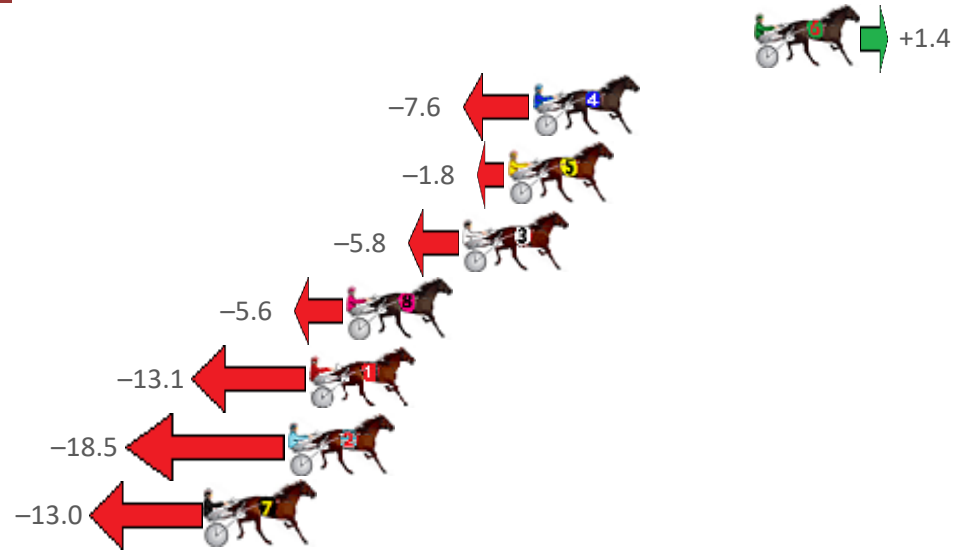

Redcliffe Race 7 Distance 1780m

Thursday, 23 July 2020

Gross Time: 2:09.40 MileRate: 1:57.00 LeadTime: 11.00s First Qtr: 29.40s Second Qtr: 31.30s Third Qtr: 28.00s Fourth Qtr: 29.70s

No Horse	Plc	Margin	Time	800Time (W)	400 Time (W)
6 HEART OF COOPER	1	0.0m	2:09.40	57.60s (2)	29.70s (1)
4 SLIPPERY JADE	2	8.8m	2:10.08	58.25s (1)	29.88s (1)
5 BURMACH	3	9.8m	2:10.16	57.83s (2)	29.95s (2)
3 MAN FROM BRAAVOS	4	11.6m	2:10.30	58.12s (1)	29.70s (2)
8 BUSTN FEELZ GOOD	5	16.2m	2:10.66	58.10s (1)	29.77s (1)
1 LIVE ATOM	6	17.7m	2:10.78	58.64s (0)	30.43s (0)
2 COULDNTBETOLD	7	18.5m	2:10.84	59.03s (0)	30.83s (0)
7 OUR PEPPERJACK	8	21.8m	2:11.10	58.63s (0)	30.41s (0)

Finish Position and metres gained from 800m

Sectionals
Powered by

Home of Australian Harness Sectionals

Get your sectionals delivered to your inbox daily

Check out www.pjdata.com.au

The Racing Queensland Board (trading as Racing Queensland) and provider are not responsible for the completeness or accuracy of any of the information contained herein, and makes no representations about its suitability for any purpose.