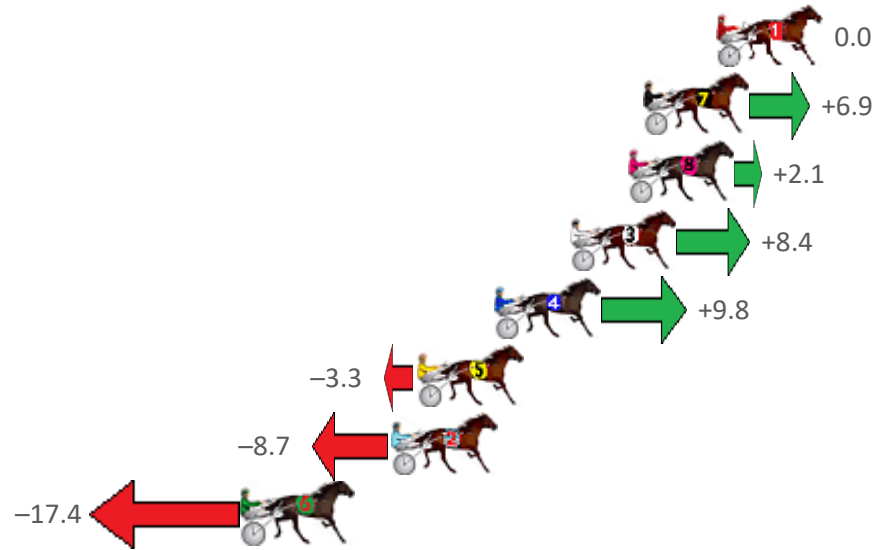

Redcliffe Race 6 Distance 1780m

Thursday, 23 July 2020

Gross Time: 2:11.60 MileRate: 1:58.90 LeadTime: 12.00s First Qtr: 29.90s Second Qtr: 30.80s Third Qtr: 29.20s Fourth Qtr: 29.70s

No Horse	Plc	Margin	Time	800Time (W)	400 Time (W)
1 NON PASSARE	1	0.0m	2:11.60	58.90s (0)	29.70s (0)
7 TEARAWAY DIAMOND	2	2.9m	2:11.83	58.39s (1)	29.10s (3)
8 LA PISTOLA	3	3.5m	2:11.87	58.75s (1)	29.38s (2)
3 TULHURST KATE	4	5.8m	2:12.05	58.29s (1)	28.95s (3)
4 MISTERRIODEJANEIRO	5	8.8m	2:12.28	58.18s (1)	28.93s (0)
5 WAVEDANCER	6	11.9m	2:12.53	59.14s (0)	29.91s (0)
2 LORD DENZEL	7	12.9m	2:12.60	59.54s (0)	30.31s (0)
6 MONTANA EXPRESS	8	18.8m	2:13.06	60.17s (1)	30.79s (1)

Finish Position and metres gained from 800m

Sectionals
Powered by

Home of Australian Harness Sectionals

Get your sectionals delivered to your inbox daily

Check out www.pjdata.com.au

The Racing Queensland Board (trading as Racing Queensland) and provider are not responsible for the completeness or accuracy of any of the information contained herein, and makes no representations about its suitability for any purpose.