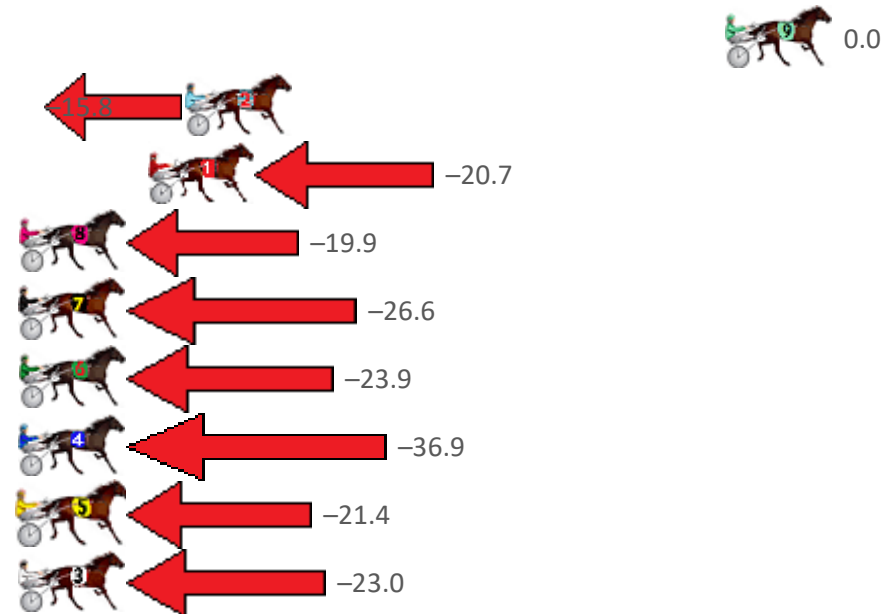

Redcliffe Race 3 Distance 2040m

Wednesday, 19 August 2020

Gross Time: 2:30.50 MileRate: 1:58.70 LeadTime: 32.10s First Qtr: 31.60s Second Qtr: 30.60s Third Qtr: 27.40s Fourth Qtr: 28.80s

NoHorse	Plc	Margin	Time	800Time (W)	400 Time (W)
9 MEGA STAR	1	0.0m	2:30.50	56.20s (2)	28.80s (0)
2 COBBLER LANE	2	21.4m	2:32.12	57.30s (1)	29.52s (2)
1 GUTS	3	22.9m	2:32.23	57.65s (0)	29.77s (0)
8 SPIKEADOR	4	31.1m	2:32.85	57.59s (0)	29.58s (0)
7 RAFFERTY DELIGHTS	5	32.8m	2:32.98	58.06s (0)	30.03s (0)
6 HOLDINGNO CURRENCY	6	34.9m	2:33.14	57.87s (1)	29.74s (1)
4 MISTERRIODEJANEIRO	7	37.9m	2:33.37	58.78s (1)	30.87s (1)
5 LETHAL STAR	8	38.0m	2:33.37	57.69s (1)	29.52s (1)
3 FRENCH GLOBE	9	38.4m	2:33.40	57.81s (0)	29.76s (0)

Finish Position and metres gained from 800m

Sectionals
Powered by

Home of Australian Harness Sectionals

Get your sectionals delivered to your inbox daily

Check out www.pjdata.com.au

The Racing Queensland Board (trading as Racing Queensland) and provider are not responsible for the completeness or accuracy of any of the information contained herein, and makes no representations about its suitability for any purpose.