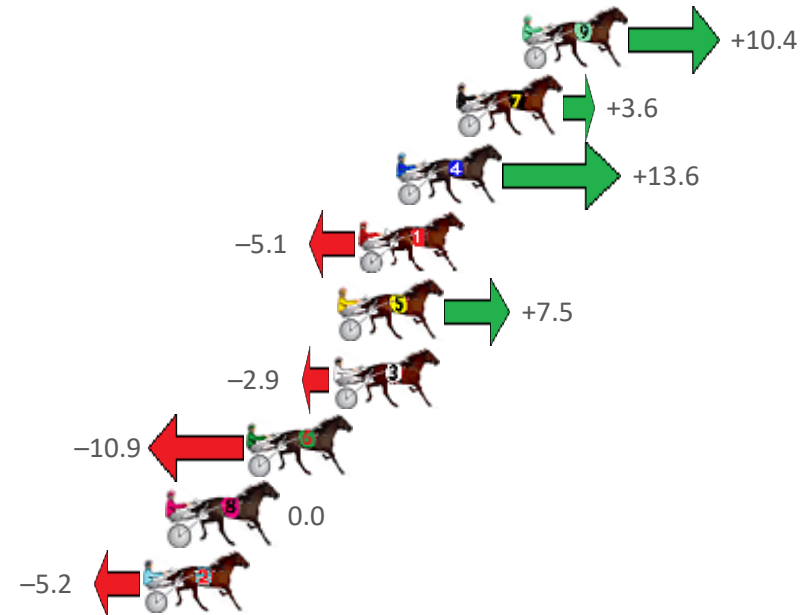

Redcliffe Race 7 Distance 1780m

Wednesday, 19 August 2020

Gross Time: 2:12.00 MileRate: 1:59.30 LeadTime: 11.40s First Qtr: 29.70s Second Qtr: 30.30s Third Qtr: 29.20s Fourth Qtr: 31.40s

NoHorse	Plc	Margin	Time	800Time (W)	400 Time (W)
9 GO ANNE GO	1	0.0m	2:12.00	59.82s (0)	30.71s (0)
7 LEAPING LEO	2	2.6m	2:12.21	60.33s (0)	31.24s (0)
4 ROCK THE HOUSE	3	5.0m	2:12.41	59.58s (1)	30.49s (2)
1 BLACKJEWEL	4	6.5m	2:12.53	60.98s (0)	31.91s (0)
5 ELSIES GIRL	5	7.3m	2:12.60	60.04s (0)	30.96s (0)
3 FAST IS BETTOR	6	7.5m	2:12.62	60.82s (1)	31.67s (1)
6 PIN CODE	7	10.9m	2:12.89	61.42s (1)	32.25s (1)
8 PRETTYCOMPACT	8	14.0m	2:13.15	60.60s (1)	31.51s (1)
2 ABBEY DIADEMA	9	15.0m	2:13.23	60.99s (1)	31.92s (1)

Finish Position and metres gained from 800m

Sectionals
Powered by

Home of Australian Harness Sectionals

Get your sectionals delivered to your inbox daily

Check out www.pjdata.com.au

The Racing Queensland Board (trading as Racing Queensland) and provider are not responsible for the completeness or accuracy of any of the information contained herein, and makes no representations about its suitability for any purpose.