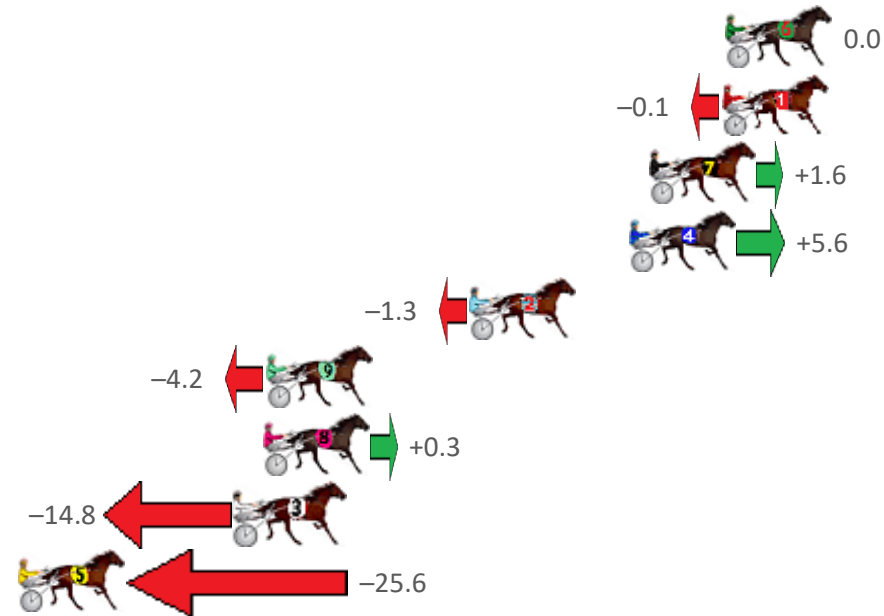

Redcliffe Race 1 Distance 2040m

Wednesday, 19 August 2020

Gross Time: 2:31.50 MileRate: 1:59.50 LeadTime: 31.60s First Qtr: 31.80s Second Qtr: 31.20s Third Qtr: 28.60s Fourth Qtr: 28.30s

No	Horse	Plc	Margin	Time	800Time (W)	400 Time (W)
6	HEART OF COOPER	1	0.0m	2:31.50	56.90s (1)	28.26s (1)
1	BURMACH	2	0.1m	2:31.51	56.91s (0)	28.31s (0)
7	LIFES A JUNGLE	3	3.0m	2:31.72	56.79s (0)	28.20s (0)
4	VINTAGE DREAM	4	3.8m	2:31.78	56.50s (0)	27.95s (0)
2	BET IM SPECIAL	5	10.1m	2:32.25	56.99s (1)	28.25s (1)
9	SPIKE ROBYN	6	18.2m	2:32.85	57.20s (1)	28.61s (0)
8	ABRIDGED	7	18.3m	2:32.86	56.88s (1)	28.49s (1)
3	ILLAWONG DREAMTIM	8	19.4m	2:32.94	57.95s (1)	29.20s (1)
5	HOT ROD HEAVEN	9	75.6m	2:37.12	58.71s (0)	29.75s (0)

Finish Position and metres gained from 800m

Sectionals
Powered by

Home of Australian Harness Sectionals

Get your sectionals delivered to your inbox daily

Check out www.pjdata.com.au

The Racing Queensland Board (trading as Racing Queensland) and provider are not responsible for the completeness or accuracy of any of the information contained herein, and makes no representations about its suitability for any purpose.