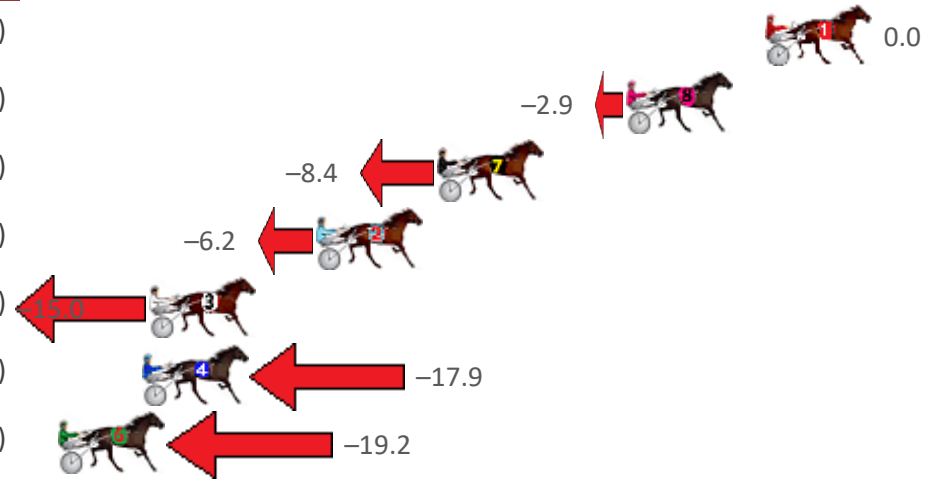

Redcliffe Race 9 Distance 1780m

Wednesday, 19 August 2020

Gross Time: 2:15.90 MileRate: 2:02.90 LeadTime: 11.90s First Qtr: 32.10s Second Qtr: 32.50s Third Qtr: 30.50s Fourth Qtr: 28.90s

NoHorse	Plc	Margin	Time	800Time (W)	400 Time (W)
1 MAYWYNS HONEY	1	0.0m	2:15.90	59.40s (0)	28.90s (0)
8 TASCOTT TERROR	2	5.5m	2:16.32	59.61s (1)	29.07s (1)
7 VALKYRIE HANOVER	3	13.0m	2:16.89	60.02s (0)	29.43s (0)
2 ARKADY	4	17.8m	2:17.25	59.86s (1)	29.19s (1)
3 CRIKEY CAM	5	24.4m	2:17.75	60.51s (0)	29.86s (0)
4 BERTILS WATCH ME	6	24.7m	2:17.77	60.72s (1)	30.06s (1)
6 STAR OF THE ARTS	7	33.2m	2:18.42	60.82s (0)	30.18s (0)

Finish Position and metres gained from 800m

Sectionals
Powered by

Home of Australian Harness Sectionals

Get your sectionals delivered to your inbox daily

Check out www.pjdata.com.au

The Racing Queensland Board (trading as Racing Queensland) and provider are not responsible for the completeness or accuracy of any of the information contained herein, and makes no representations about its suitability for any purpose.