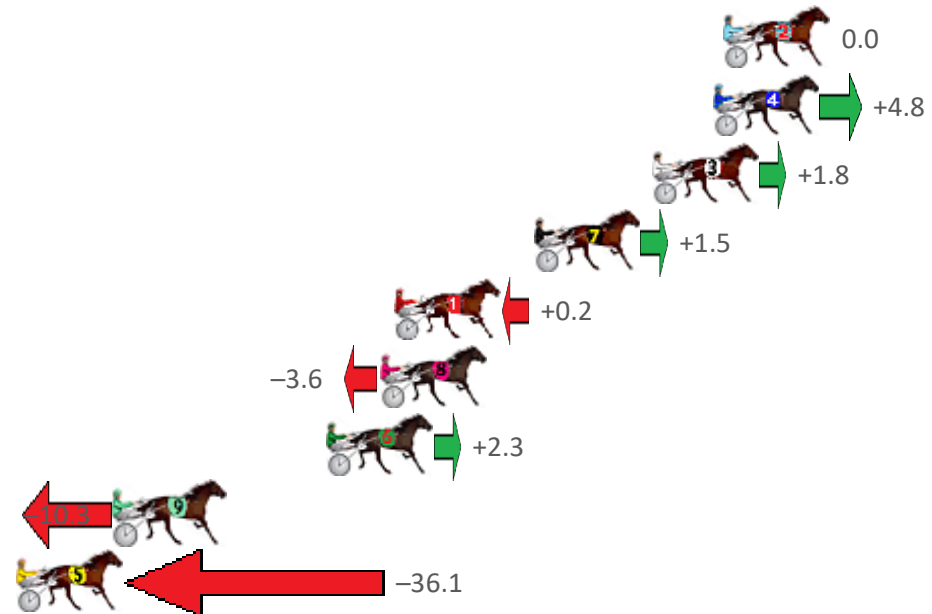

Redcliffe Race 5 Distance 1780m

Wednesday, 19 August 2020

Gross Time: 2:11.80 MileRate: 1:59.20 LeadTime: 11.50s First Qtr: 30.90s Second Qtr: 31.80s Third Qtr: 29.30s Fourth Qtr: 28.30s

NoHorse	Plc	Margin	Time	800Time (W)	400 Time (W)
2 NIKALONG HENRY	1	0.0m	2:11.80	57.60s (0)	28.30s (0)
4 MOLLYS SECRET	2	0.4m	2:11.83	57.26s (1)	28.17s (2)
3 BEEJAYS DELIGHT	3	2.8m	2:12.01	57.47s (0)	28.17s (0)
7 MOONLIGHT BUTCHER	4	7.5m	2:12.36	57.49s (0)	28.17s (0)
1 HESLUVABLE	5	13.0m	2:12.77	57.59s (0)	28.31s (1)
8 PRINCE JOY	6	13.6m	2:12.81	57.86s (1)	28.74s (1)
6 SIGNORINA JUJON	7	15.7m	2:12.97	57.44s (2)	28.50s (2)
9 TULHURST KATE	8	24.1m	2:13.59	58.34s (2)	29.46s (2)
5 PATCHWORK JET	9	36.7m	2:14.53	60.18s (1)	30.78s (1)

Finish Position and metres gained from 800m

Sectionals
Powered by

Home of Australian Harness Sectionals

Get your sectionals delivered to your inbox daily

Check out www.pjdata.com.au

The Racing Queensland Board (trading as Racing Queensland) and provider are not responsible for the completeness or accuracy of any of the information contained herein, and makes no representations about its suitability for any purpose.