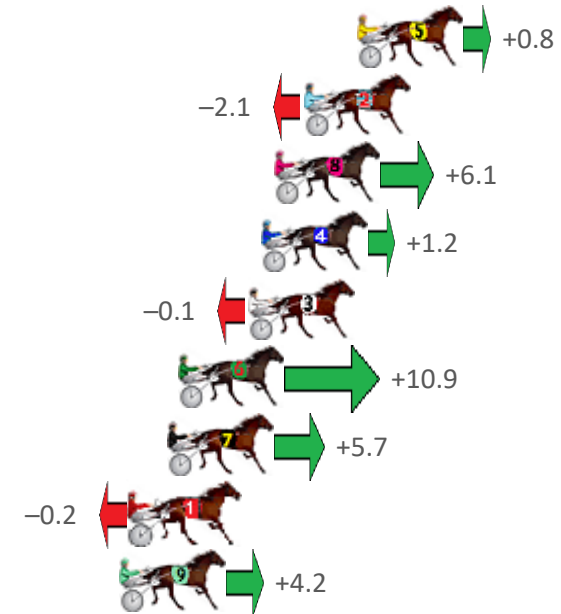

Redcliffe Race 6 Distance 1780m

Wednesday, 19 August 2020

Gross Time: 2:14.00 MileRate: 2:01.20 LeadTime: 11.40s First Qtr: 30.60s Second Qtr: 32.90s Third Qtr: 30.00s Fourth Qtr: 29.10s

NoHorse	Plc	Margin	Time	800Time (W)	400 Time (W)
5 STORM GILBERT	1	0.0m	2:14.00	59.04s (1)	28.94s (1)
2 TRENTLEIGH	2	2.1m	2:14.16	59.25s (0)	29.25s (0)
8 SQUATTER SHANNON	3	3.3m	2:14.25	58.65s (1)	29.05s (2)
4 DOWNTOWN LUCCA	4	3.8m	2:14.29	59.01s (1)	28.87s (1)
3 MISTY JANE	5	4.3m	2:14.33	59.11s (0)	29.09s (0)
6 BUTCHERFEELGOOD	6	7.1m	2:14.54	58.30s (1)	28.96s (2)
7 WHATA STRIDE	7	7.5m	2:14.57	58.68s (0)	28.62s (0)
1 CHANG	8	9.0m	2:14.69	59.11s (0)	29.06s (0)
9 DOOLITTLE DANDY	9	9.4m	2:14.72	58.79s (1)	28.87s (1)

Finish Position and metres gained from 800m

Sectionals
Powered by

Home of Australian Harness Sectionals

Get your sectionals delivered to your inbox daily

Check out www.pjdata.com.au

The Racing Queensland Board (trading as Racing Queensland) and provider are not responsible for the completeness or accuracy of any of the information contained herein, and makes no representations about its suitability for any purpose.