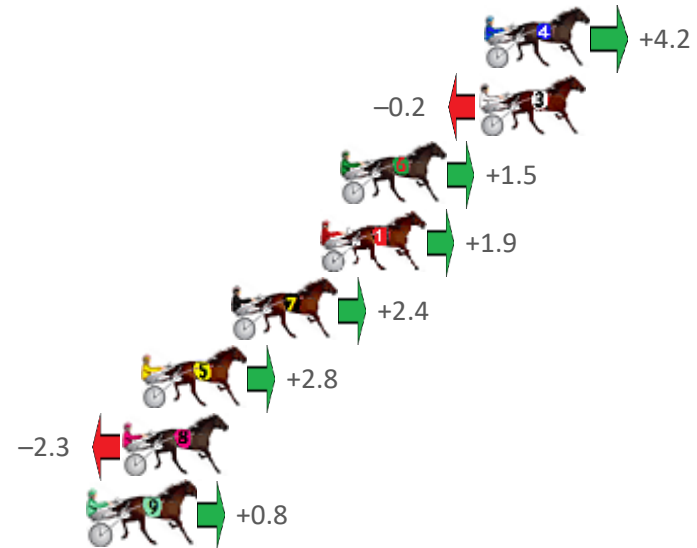

Redcliffe Race 2 Distance 1780m

Wednesday, 19 August 2020

Gross Time: 2:11.20 MileRate: 1:58.60 LeadTime: 11.40s First Qtr: 29.10s Second Qtr: 32.10s Third Qtr: 30.20s Fourth Qtr: 28.40s

NoHorse	Plc	Margin	Time	800Time (W)	400 Time (W)
4 HEEZ PERFECT	1	0.0m	2:11.20	58.29s (0)	28.09s (0)
3 BETTOR SPORT	2	0.2m	2:11.21	58.61s (0)	28.41s (0)
6 ARBIT MAJOR	3	5.7m	2:11.63	58.49s (1)	28.59s (1)
1 SPONDOOLEY	4	6.5m	2:11.68	58.46s (0)	28.24s (0)
7 LIFEINHEAVEN	5	10.0m	2:11.95	58.43s (0)	28.10s (0)
5 COURAGEOUS LEO	6	13.6m	2:12.21	58.40s (1)	28.40s (1)
8 GOALKICKER	7	14.3m	2:12.27	58.77s (1)	28.77s (1)
9 SWORD AND SHIELD	8	15.6m	2:12.36	58.54s (0)	28.16s (0)

Finish Position and metres gained from 800m

Sectionals
Powered by

Home of Australian Harness Sectionals

Get your sectionals delivered to your inbox daily

Check out www.pjdata.com.au

The Racing Queensland Board (trading as Racing Queensland) and provider are not responsible for the completeness or accuracy of any of the information contained herein, and makes no representations about its suitability for any purpose.