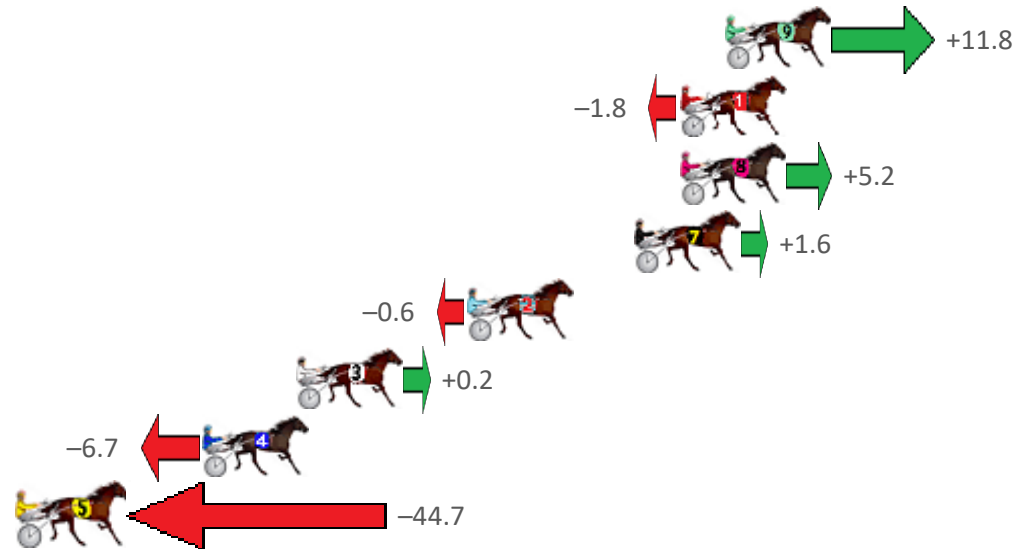

Redcliffe Race 4 Distance 2040m

Wednesday, 19 August 2020

Gross Time: 2:34.60 MileRate: 2:02.00 LeadTime: 32.10s First Qtr: 32.30s Second Qtr: 31.90s Third Qtr: 28.80s Fourth Qtr: 29.50s

No	Horse	Plc	Margin	Time	800Time (W)	400 Time (W)
9	ARMA AUGUSTUS	1	0.0m	2:34.60	57.44s (1)	28.90s (2)
1	KID CALVERT	2	1.8m	2:34.74	58.43s (0)	29.63s (0)
8	MAJOR GRANDEUR	3	1.8m	2:34.74	57.92s (1)	29.37s (2)
7	WHATA REACTOR	4	3.6m	2:34.88	58.18s (0)	29.41s (0)
2	SISTER FEELGOOD	5	10.2m	2:35.39	58.34s (0)	29.53s (0)
3	BERTILS DELIGHT	6	17.0m	2:35.91	58.29s (1)	29.78s (1)
4	WILLSINTOWN	7	20.7m	2:36.20	58.79s (0)	29.96s (0)
5	CARIBBEAN ROCKET	8	47.3m	2:38.26	61.54s (1)	32.40s (1)

Finish Position and metres gained from 800m

Sectionals
Powered by

Home of Australian Harness Sectionals

Get your sectionals delivered to your inbox daily

Check out www.pjdata.com.au

The Racing Queensland Board (trading as Racing Queensland) and provider are not responsible for the completeness or accuracy of any of the information contained herein, and makes no representations about its suitability for any purpose.