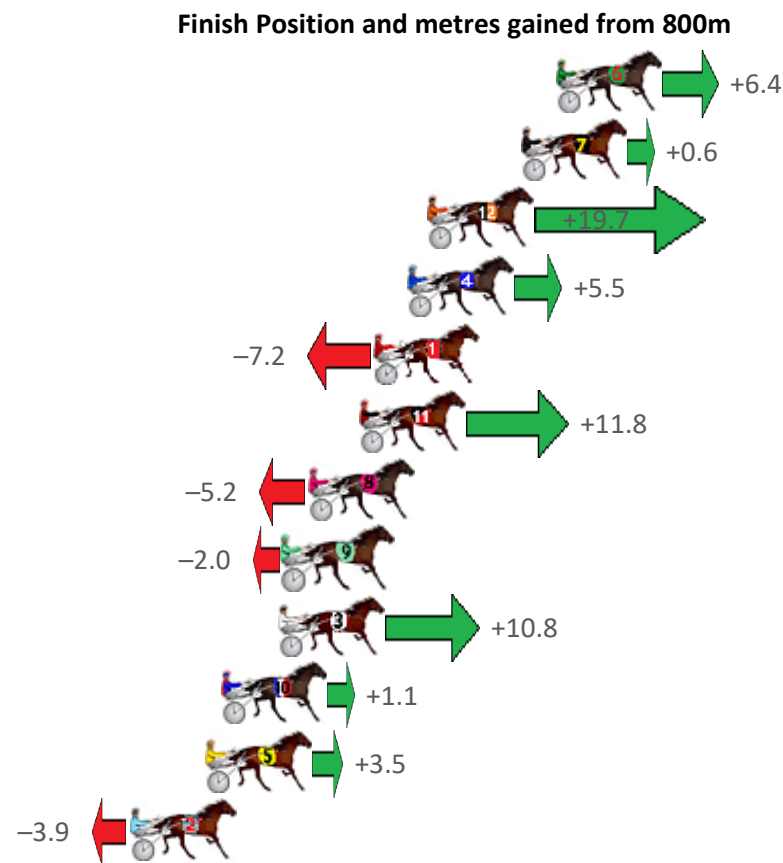

Albion Park Race 1 Distance 2138m

Saturday, 22 August 2020

Gross Time: 2:33.60 MileRate: 1:55.60 LeadTime: 38.60s First Qtr: 29.80s Second Qtr: 29.90s Third Qtr: 27.60s Fourth Qtr: 27.70s

NoHorse	Plc	Margin	Time	800Time (W)	400 Time (W)
6 SECRETAGENT TYCOON	1	0.0m	2:33.60	54.86s (1)	27.49s (1)
7 SCOOB OPERATOR	2	1.4m	2:33.70	55.26s (1)	27.80s (0)
12 BRIGHT ENERGY	3	5.1m	2:33.97	53.95s (2)	26.80s (2)
4 MY MASTERCRAFTSMA	4	5.9m	2:34.03	54.92s (1)	27.54s (1)
1 MAJOR GENERALJUJON	5	7.2m	2:34.12	55.79s (0)	27.80s (0)
11 MAYWYNS BEST	6	7.8m	2:34.17	54.49s (2)	27.27s (2)
8 THE BUS	7	9.8m	2:34.31	55.66s (0)	27.67s (0)
9 CHANTREY	8	10.8m	2:34.39	55.44s (0)	27.45s (0)
3 CLARKEY	9	11.0m	2:34.40	54.56s (1)	27.47s (1)
10 ALWAYS IN COMMAND	10	13.3m	2:34.57	55.22s (2)	27.97s (2)
5 TULHURST ACE	11	13.9m	2:34.61	55.06s (0)	27.16s (1)
2 THREE MUGS IN	12	16.9m	2:34.83	55.57s (0)	27.54s (0)