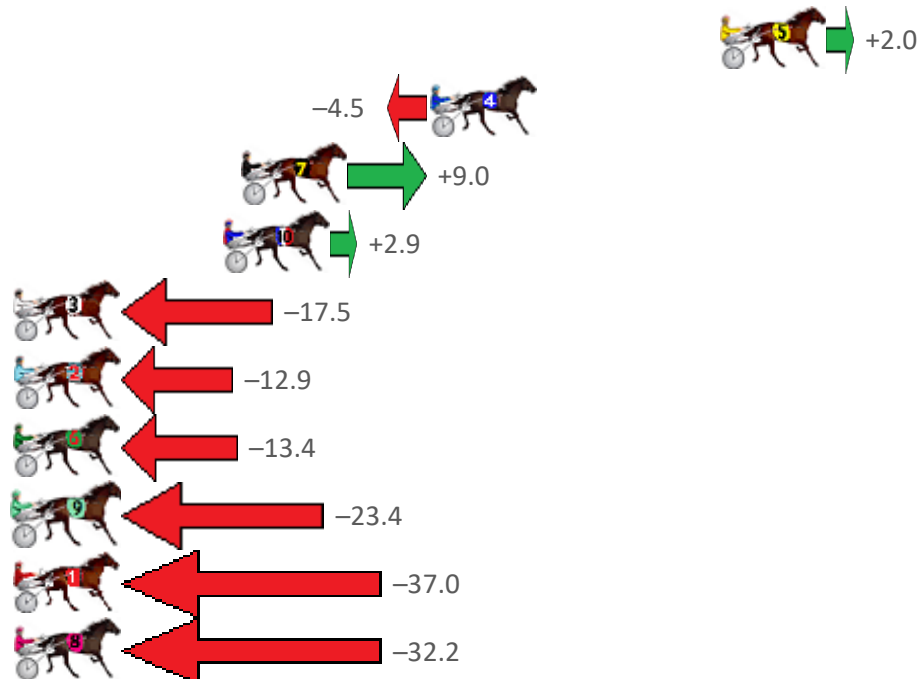

Albion Park Race 3 Distance 1660m

Saturday, 22 August 2020

Gross Time: 1:56.30 MileRate: 1:52.70 LeadTime: 3.40s First Qtr: 28.50s Second Qtr: 27.80s Third Qtr: 28.70s Fourth Qtr: 27.90s

NoHorse	Plc	Margin	Time	800Time (W)	400 Time (W)
5 BETTERTHANAJEEP	1	0.0m	1:56.30	56.46s (1)	27.90s (1)
4 COMMODORE JUJON	2	11.5m	1:57.14	56.92s (1)	28.28s (1)
7 TACTICAL RESPONSE	3	19.0m	1:57.69	55.97s (1)	27.68s (1)
10 SMITHSTARS LEXUS	4	19.7m	1:57.75	56.40s (1)	27.91s (2)
3 HUNTAWAY	5	29.7m	1:58.48	57.83s (1)	29.17s (1)
2 IFOUNDTHEBEACH	6	30.3m	1:58.52	57.51s (1)	28.96s (2)
6 PADRISIMO	7	35.4m	1:58.90	57.54s (0)	29.18s (1)
9 MISTER BLACKJACK	8	35.6m	1:58.91	58.25s (0)	29.11s (0)
1 BLACKWHITEANDBLUE	9	37.0m	1:59.01	59.20s (0)	30.40s (0)
8 BANGKOK BRAVADO	10	38.8m	1:59.15	58.87s (0)	29.66s (0)

Finish Position and metres gained from 800m

Sectionals
Powered by

Home of Australian Harness Sectionals

Get your sectionals delivered to your inbox daily

Check out www.pjdata.com.au

The Racing Queensland Board (trading as Racing Queensland) and provider are not responsible for the completeness or accuracy of any of the information contained herein, and makes no representations about its suitability for any purpose.