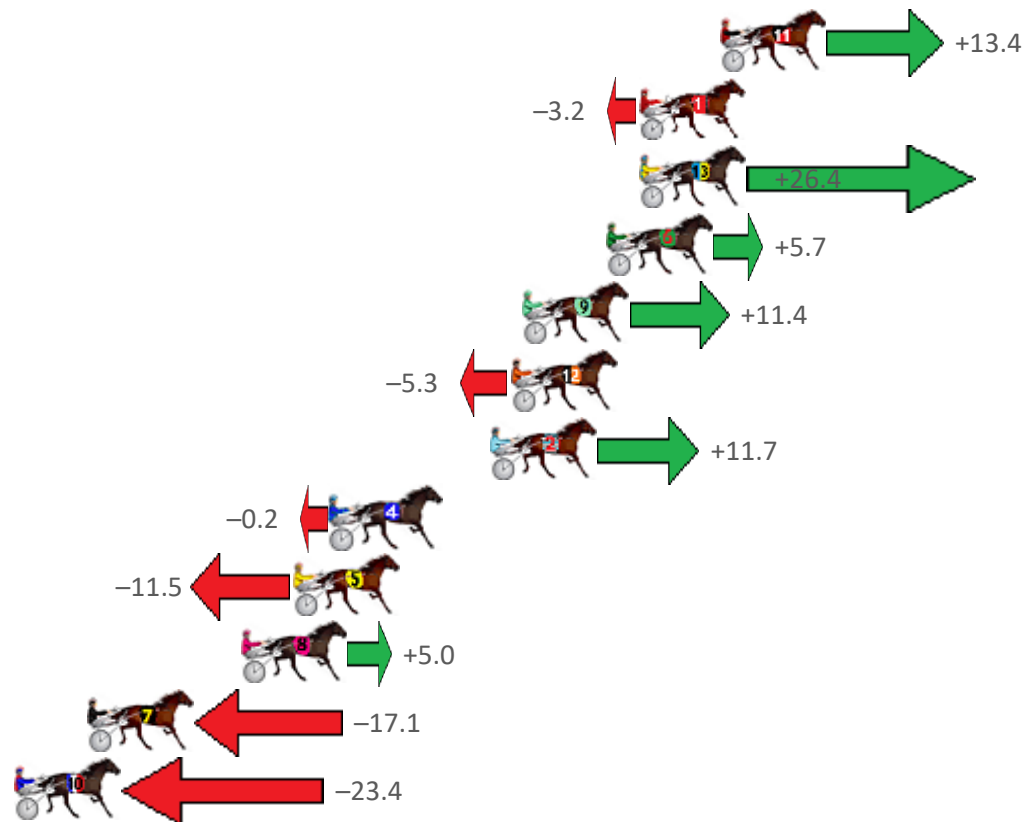

Albion Park Race 9 Distance 2138m

Saturday, 22 August 2020

Gross Time: 2:41.80 MileRate: 2:01.20 LeadTime: 40.20s First Qtr: 32.50s Second Qtr: 30.60s Third Qtr: 29.00s Fourth Qtr: 29.50s

NoHorse	Plc	Margin	Time	800Time (W)	400 Time (W)
11 WEE MAN TROUBLE	1	0.0m	2:41.80	57.53s (1)	28.87s (3)
1 HAVANA MAGIC	2	3.2m	2:42.05	58.73s (0)	29.73s (0)
13 GREG THE GREAT	3	3.2m	2:42.05	56.58s (1)	28.39s (2)
6 JEDDY R YA READY	4	4.5m	2:42.15	58.09s (0)	29.16s (1)
9 LAVROS TEXAS	5	7.8m	2:42.40	57.67s (1)	29.07s (3)
12 IL PIRATA	6	8.3m	2:42.44	58.89s (1)	29.99s (1)
2 GEE UP NEDDY	7	9.1m	2:42.50	57.65s (0)	28.74s (0)
4 IVANOV	8	15.4m	2:42.99	58.51s (0)	29.60s (0)
5 JUSTABITNOISY	9	16.9m	2:43.11	59.34s (0)	30.24s (0)
8 MAJESTIC SIMON	10	19.0m	2:43.27	58.14s (1)	29.95s (2)
7 CASTLEREAGH	11	25.1m	2:43.74	59.74s (1)	30.99s (2)
10 SIR FAHRENHEIT	12	68.4m	2:47.09	60.20s (0)	31.44s (0)

Finish Position and metres gained from 800m

Sectionals
Powered by

Home of Australian Harness Sectionals

Get your sectionals delivered to your inbox daily

Check out www.pjdata.com.au

The Racing Queensland Board (trading as Racing Queensland) and provider are not responsible for the completeness or accuracy of any of the information contained herein, and makes no representations about its suitability for any purpose.