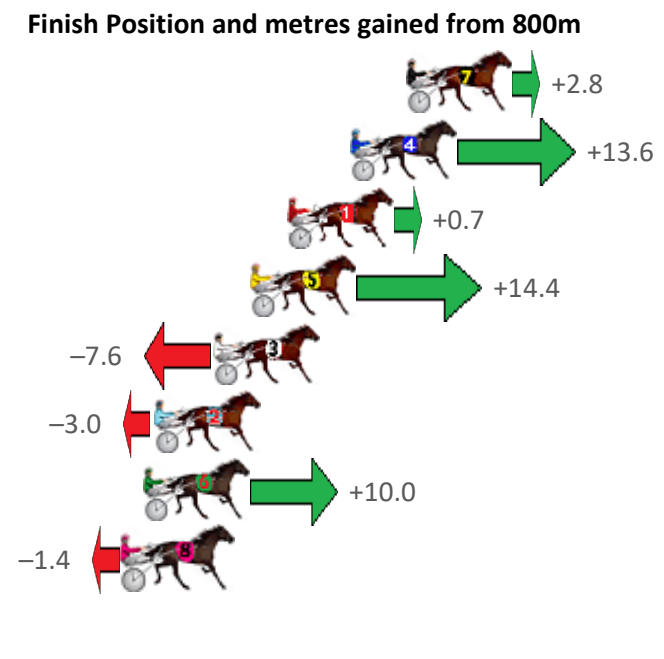

Albion Park Race 4 Distance 1660m

Saturday, 22 August 2020

Gross Time: 1:56.60 MileRate: 1:53.00 LeadTime: 3.70s First Qtr: 27.80s Second Qtr: 27.70s Third Qtr: 28.80s Fourth Qtr: 28.60s

NoHorse	Plc	Margin	Time	800Time (W)	400 Time (W)
7 DOUBLEDLIGHTBRIGA	1	0.0m	1:56.60	57.20s (1)	28.34s (1)
4 SIR JULIAN	2	2.2m	1:56.77	56.43s (1)	27.86s (3)
1 MARETTI	3	4.7m	1:56.95	57.35s (0)	28.59s (0)
5 CLASSIE AMERICAN	4	6.2m	1:57.07	56.37s (1)	28.07s (1)
3 MAFUTA VAUTIN	5	7.6m	1:57.17	57.94s (0)	29.14s (0)
2 BEE GEES BANDIT	6	10.0m	1:57.35	57.61s (1)	28.73s (1)
6 SPARKLING COLLECT	7	10.4m	1:57.38	56.69s (0)	28.32s (0)
8 SQUIRE	8	11.2m	1:57.44	57.50s (0)	28.74s (0)
9 ARTHUR LOWE	9	24.0m	1:58.40	58.30s (1)	29.67s (2)