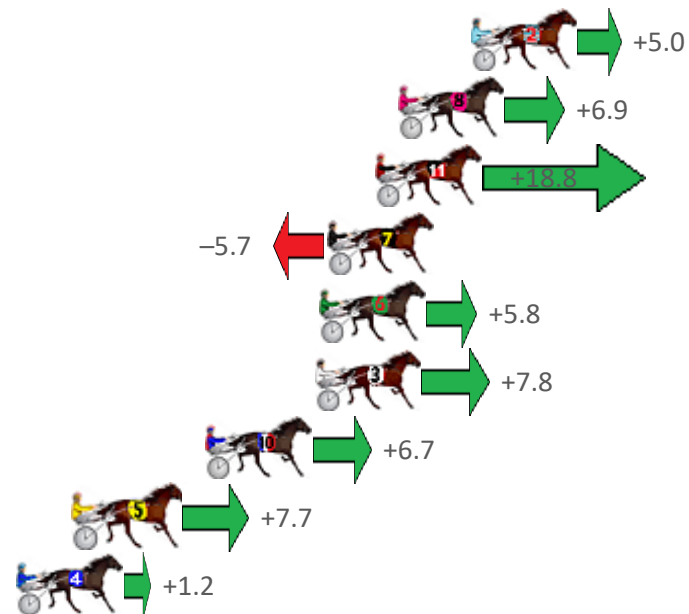

Albion Park Race 6 Distance 1660m

Saturday, 22 August 2020

Gross Time: 1:59.70 MileRate: 1:56.00 LeadTime: 3.50s First Qtr: 27.30s Second Qtr: 32.20s Third Qtr: 29.50s Fourth Qtr: 27.20s

NoHorse	Plc	Margin	Time	800Time (W)	400 Time (W)
2 HE AINT FAKIN	1	0.0m	1:59.70	56.35s (0)	26.85s (0)
8 STOKER ACE	2	2.9m	1:59.91	56.21s (0)	26.67s (0)
11 JASPER	3	3.8m	1:59.97	55.38s (1)	26.52s (1)
7 CAPTAIN CRUSADER	4	5.7m	2:00.11	57.10s (0)	27.59s (0)
6 HES SWEET	5	6.0m	2:00.13	56.29s (1)	27.39s (1)
3 AUNTY BELLA	6	6.2m	2:00.14	56.15s (0)	26.58s (0)
10 AYE AYE CAPTAIN	7	10.5m	2:00.45	56.23s (1)	27.30s (1)
5 OUTA THE BLUE	8	15.7m	2:00.82	56.16s (0)	26.94s (1)
4 JAZIAH	9	18.0m	2:00.99	56.62s (0)	27.02s (0)

Finish Position and metres gained from 800m

Sectionals
Powered by

Home of Australian Harness Sectionals

Get your sectionals delivered to your inbox daily

Check out www.pjdata.com.au

The Racing Queensland Board (trading as Racing Queensland) and provider are not responsible for the completeness or accuracy of any of the information contained herein, and makes no representations about its suitability for any purpose.