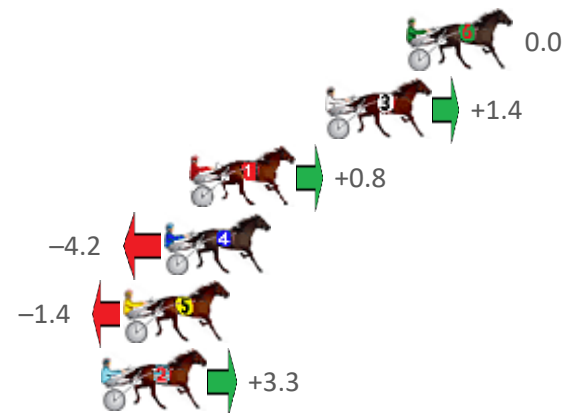

Albion Park Race 10 Distance 1660m

Saturday, 22 August 2020

Gross Time: 1:57.60 MileRate: 1:54.00 LeadTime: 3.40s First Qtr: 28.60s Second Qtr: 31.00s Third Qtr: 28.20s Fourth Qtr: 26.40s

No Horse	Plc	Margin	Time	800Time (W)	400 Time (W)
6 CRUZ	1	0.0m	1:57.60	54.60s (0)	26.40s (0)
3 WATCH PULP FICTION	2	3.2m	1:57.82	54.50s (0)	26.32s (0)
1 LILAC FLASH	3	8.6m	1:58.20	54.55s (0)	26.36s (0)
4 FAME ASSURED	4	9.6m	1:58.27	54.89s (1)	26.77s (1)
5 KID MONTANA	5	11.2m	1:58.38	54.70s (1)	26.60s (1)
2 ROCK WITH SAM	6	12.1m	1:58.44	54.38s (0)	26.38s (1)

Finish Position and metres gained from 800m

Sectionals
Powered by

Home of Australian Harness Sectionals

Get your sectionals delivered to your inbox daily

Check out www.pjdata.com.au

The Racing Queensland Board (trading as Racing Queensland) and provider are not responsible for the completeness or accuracy of any of the information contained herein, and makes no representations about its suitability for any purpose.