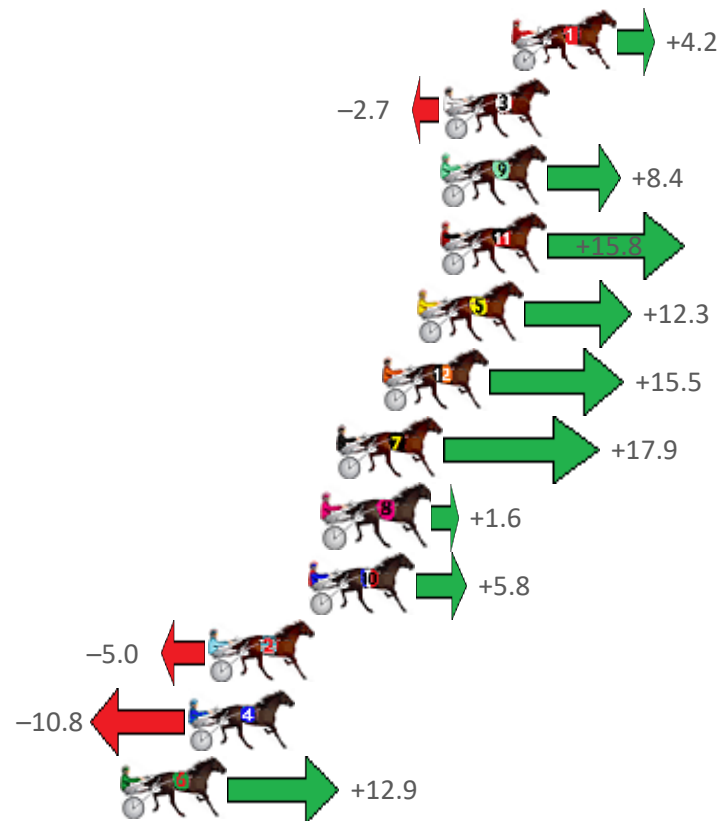

Albion Park Race 2 Distance 2138m

Saturday, 22 August 2020

Gross Time: 2:32.50 MileRate: 1:54.80 LeadTime: 36.40s First Qtr: 29.90s Second Qtr: 28.90s Third Qtr: 28.40s Fourth Qtr: 28.90s

NoHorse	Plc	Margin	Time	800Time (W)	400 Time (W)
1 ELMS CREEK	1	0.0m	2:32.50	57.00s (0)	28.60s (0)
3 ROCKN BRUSHGROVE	2	2.7m	2:32.70	57.49s (0)	29.09s (0)
9 HURRICANE ROY	3	2.8m	2:32.71	56.70s (1)	29.07s (2)
11 DAPPER	3	2.8m	2:32.71	56.17s (0)	28.18s (1)
5 MONTANA CHIEF	5	3.7m	2:32.78	56.42s (1)	28.66s (2)
12 DEECAESAR	6	5.1m	2:32.89	56.20s (1)	28.43s (2)
7 HAVANA MOON	7	6.9m	2:33.02	56.03s (1)	28.26s (2)
8 JONAH JONES	8	7.4m	2:33.06	57.19s (0)	28.79s (0)
10 KURAHAUPO GAMBLER	9	8.0m	2:33.11	56.89s (0)	28.48s (0)
2 ROLL ONE OVER	10	12.0m	2:33.41	57.66s (1)	29.19s (1)
4 THE DEMOCRAT	11	12.8m	2:33.47	58.07s (1)	29.60s (1)
6 STORMY RAIDER	12	15.5m	2:33.68	56.38s (2)	28.53s (2)

Finish Position and metres gained from 800m

Sectionals
Powered by

Home of Australian Harness Sectionals

Get your sectionals delivered to your inbox daily

Check out www.pjdata.com.au

The Racing Queensland Board (trading as Racing Queensland) and provider are not responsible for the completeness or accuracy of any of the information contained herein, and makes no representations about its suitability for any purpose.