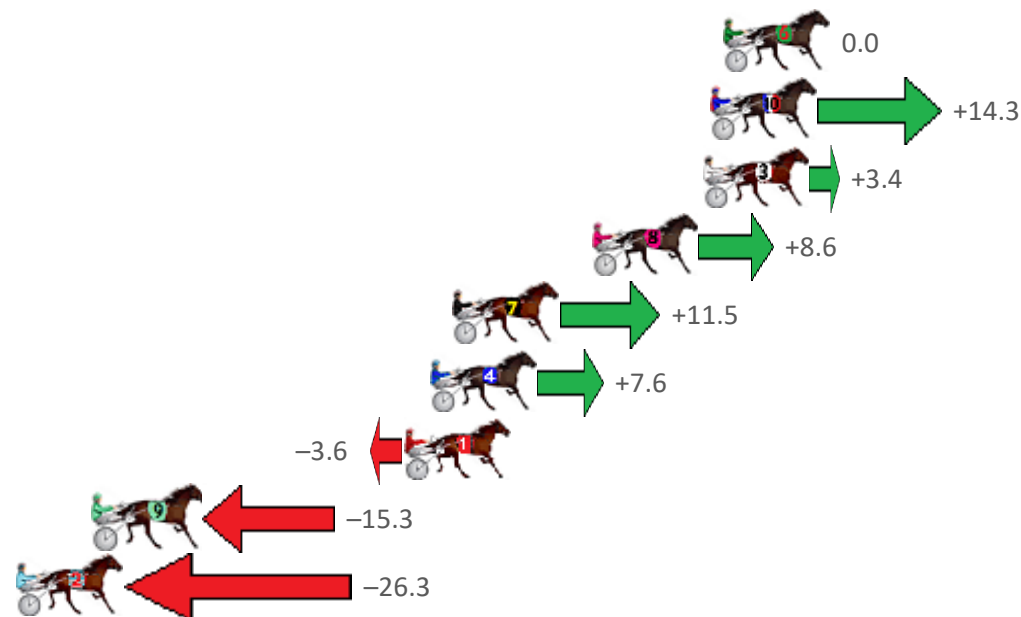

Albion Park Race 7 Distance 1660m

Saturday, 22 August 2020

Gross Time: 1:55.80 MileRate: 1:52.30 LeadTime: 3.40s First Qtr: 27.70s Second Qtr: 29.40s Third Qtr: 27.50s Fourth Qtr: 27.80s

NoHorse	Plc	Margin	Time	800Time (W)	400 Time (W)
6 UNCLE JORD	1	0.0m	1:55.80	55.30s (0)	27.80s (0)
10 AMAZING DREAM	2	0.5m	1:55.84	54.32s (1)	26.78s (2)
3 IMASPORTSSTAR	3	0.8m	1:55.86	55.07s (0)	27.57s (0)
8 PINUP BOY	4	5.2m	1:56.18	54.71s (0)	27.16s (0)
7 TYPHOON STRIDE	5	10.7m	1:56.58	54.51s (1)	27.16s (2)
4 HANDSOME HERO	6	11.6m	1:56.65	54.78s (0)	27.26s (1)
1 BLUE MOON RISING	7	12.6m	1:56.72	55.55s (0)	27.99s (0)
9 ROCKNROLL DUDE	8	24.9m	1:57.62	56.35s (2)	28.94s (1)
2 VIENNA BOY	9	35.5m	1:58.40	57.11s (1)	29.27s (1)

Finish Position and metres gained from 800m

Sectionals
Powered by

Home of Australian Harness Sectionals

Get your sectionals delivered to your inbox daily

Check out www.pjdata.com.au

The Racing Queensland Board (trading as Racing Queensland) and provider are not responsible for the completeness or accuracy of any of the information contained herein, and makes no representations about its suitability for any purpose.