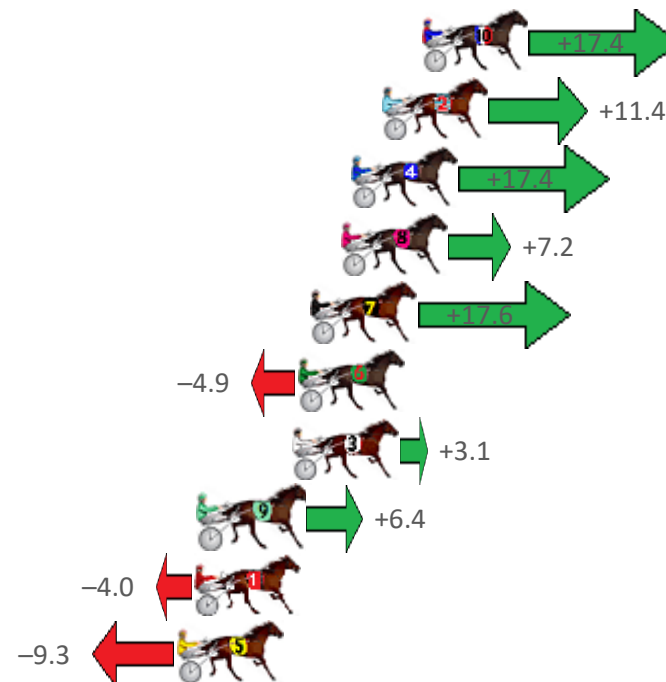

Albion Park Race 5 Distance 1660m

Saturday, 22 August 2020

Gross Time: 1:58.20 MileRate: 1:54.60 LeadTime: 3.40s First Qtr: 27.10s Second Qtr: 29.00s Third Qtr: 29.00s Fourth Qtr: 29.70s

NoHorse	Plc	Margin	Time	800Time (W)	400 Time (W)
10 WHOSTOLEMYPIGEON	1	0.0m	1:58.20	57.43s (1)	28.83s (1)
2 OYSTER STRIDE	2	1.6m	1:58.32	57.87s (1)	28.98s (2)
4 JUST JOSHIN	3	2.8m	1:58.42	57.43s (0)	28.70s (1)
8 CONVAIR HUSTLER	4	3.2m	1:58.45	58.17s (0)	29.18s (0)
7 RIVERLEIGH ROCKET	5	4.4m	1:58.54	57.42s (1)	28.81s (2)
6 RECIPE FOR DREAMING	6	4.9m	1:58.58	59.06s (0)	30.06s (0)
3 TAJIE BABY	7	5.1m	1:58.60	58.47s (1)	29.68s (2)
9 BARA JAYLA	8	8.8m	1:58.88	58.23s (0)	29.29s (0)
1 BUKTHSYSTEM	9	9.0m	1:58.90	58.99s (0)	30.00s (0)
5 THEARTOFINFUSION	10	9.7m	1:58.95	59.38s (1)	30.25s (1)

Finish Position and metres gained from 800m

Sectionals
Powered by

Home of Australian Harness Sectionals

Get your sectionals delivered to your inbox daily

Check out www.pjdata.com.au

The Racing Queensland Board (trading as Racing Queensland) and provider are not responsible for the completeness or accuracy of any of the information contained herein, and makes no representations about its suitability for any purpose.