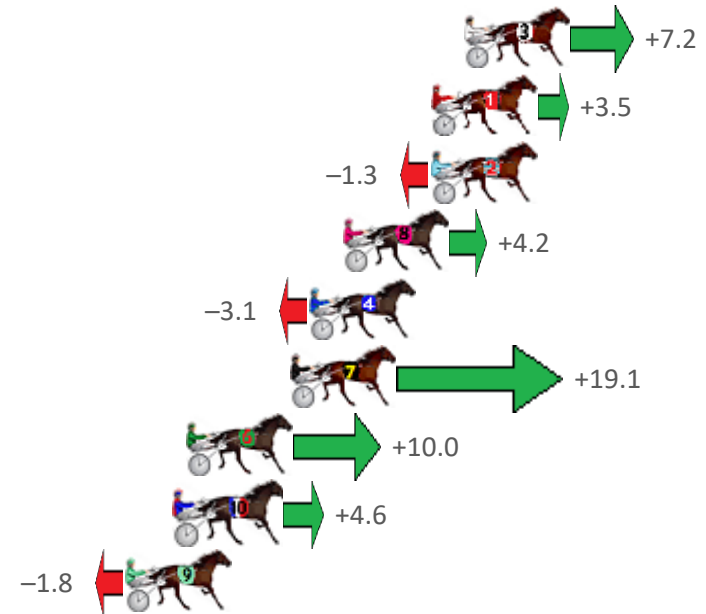

Albion Park Race 1 Distance 1660m

Friday, 28 August 2020

Gross Time: 1:59.70 MileRate: 1:56.00 LeadTime: 3.60s First Qtr: 28.10s Second Qtr: 31.50s Third Qtr: 29.20s Fourth Qtr: 27.30s

NoHorse	Plc	Margin	Time	800Time (W)	400 Time (W)
3 THATS HOW WEROLL	1	0.0m	1:59.70	55.99s (1)	26.81s (1)
1 UNASSUMING CHAMP	2	1.3m	1:59.79	56.25s (0)	27.06s (0)
2 OUR BONDI BEACH	2	1.3m	1:59.79	56.59s (0)	27.39s (0)
8 BEE GEES BANDIT	4	4.8m	2:00.04	56.21s (0)	26.99s (0)
4 ALLELUIA	5	6.1m	2:00.14	56.72s (1)	27.52s (1)
7 JUMPING JOLT	6	6.9m	2:00.20	55.16s (1)	26.59s (1)
6 SOMWHEREOVARAINB	7	11.0m	2:00.49	55.80s (1)	27.07s (2)
10 FLAMING HERO	8	11.4m	2:00.52	56.18s (1)	27.11s (0)
9 FEEL THE REIGN	9	13.4m	2:00.66	56.63s (1)	27.64s (2)

Finish Position and metres gained from 800m

Sectionals
Powered by

Home of Australian Harness Sectionals

Get your sectionals delivered to your inbox daily

Check out www.pjdata.com.au

The Racing Queensland Board (trading as Racing Queensland) and provider are not responsible for the completeness or accuracy of any of the information contained herein, and makes no representations about its suitability for any purpose.