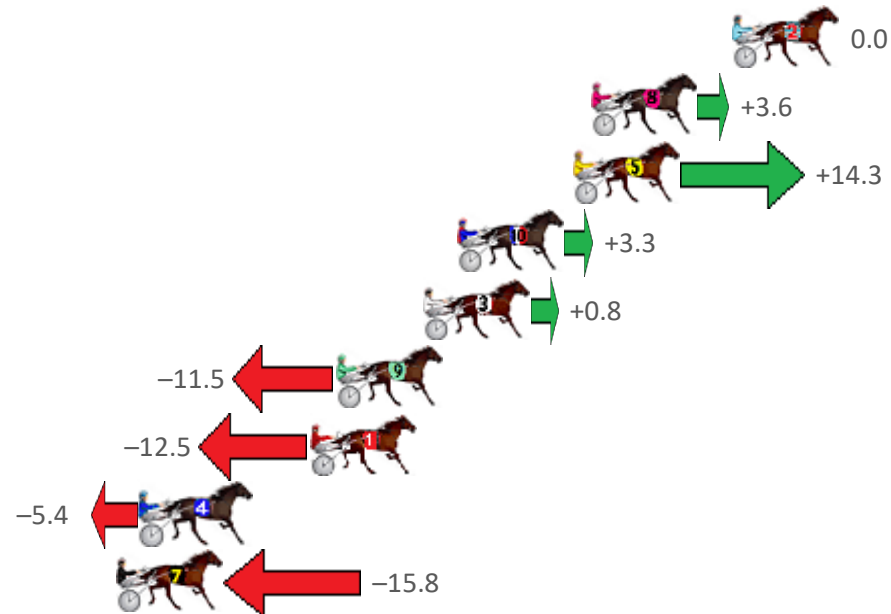

Albion Park Race 8 Distance 1660m

Friday, 28 August 2020

Gross Time: 1:59.00 MileRate: 1:55.40 LeadTime: 3.40s First Qtr: 28.80s Second Qtr: 31.30s Third Qtr: 27.60s Fourth Qtr: 27.90s

NoHorse	Plc	Margin	Time	800Time (W)	400 Time (W)
2 REMEMBER ME NOW	1	0.0m	1:59.00	55.50s (0)	27.90s (0)
8 OUR RIDGY DIDGE	2	5.6m	1:59.41	55.25s (0)	27.36s (0)
5 JIVE	3	6.3m	1:59.46	54.51s (2)	27.75s (2)
10 ALBION ARK	4	10.9m	1:59.80	55.27s (0)	27.34s (0)
3 MORESCO	5	12.2m	1:59.89	55.44s (1)	27.41s (1)
9 MONTANA LAD	6	15.7m	2:00.15	56.29s (1)	28.42s (1)
1 CAPTAIN THUNDERBOL	7	16.7m	2:00.23	56.36s (0)	28.46s (0)
4 GWENDALION	8	23.4m	2:00.72	55.87s (1)	28.23s (2)
7 PHIL BROMAC	9	24.4m	2:00.79	56.59s (1)	28.64s (1)

Finish Position and metres gained from 800m

Sectionals
Powered by

Home of Australian Harness Sectionals

Get your sectionals delivered to your inbox daily

Check out www.pjdata.com.au

The Racing Queensland Board (trading as Racing Queensland) and provider are not responsible for the completeness or accuracy of any of the information contained herein, and makes no representations about its suitability for any purpose.