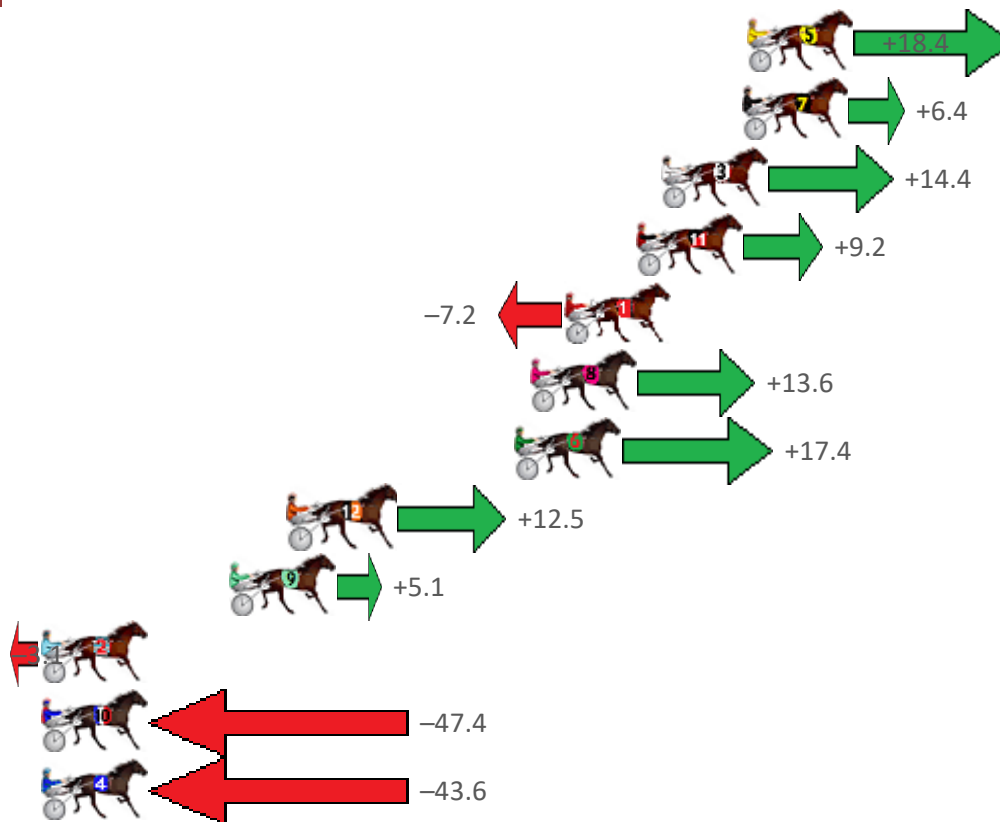

Albion Park Race 4 Distance 2138m

Friday, 28 August 2020

Gross Time: 2:43.40 MileRate: 2:02.40 LeadTime: 41.80s First Qtr: 29.60s Second Qtr: 30.60s Third Qtr: 30.00s Fourth Qtr: 31.40s

NoHorse	Plc	Margin	Time	800Time (W)	400 Time (W)
5 ROCKET NOVA	1	0.0m	2:43.40	60.00s (1)	30.70s (1)
7 AURORA	2	0.2m	2:43.42	60.91s (0)	31.26s (1)
3 DEFENCE GOT JUMPED	3	3.4m	2:43.68	60.30s (0)	30.48s (1)
11 JANSSON	4	4.4m	2:43.76	60.70s (0)	31.32s (0)
1 SOH TWISTED	5	7.2m	2:43.99	61.95s (0)	31.96s (0)
8 OPIA	6	8.6m	2:44.11	60.36s (0)	30.85s (0)
6 MALABAR SPUR	7	9.2m	2:44.15	60.07s (0)	30.49s (0)
12 THE REAPER	8	18.1m	2:44.89	60.45s (1)	30.88s (2)
9 BOURBONONTHEROCK	9	20.5m	2:45.08	61.01s (1)	31.31s (1)
2 MADAM COMMANDER	10	58.1m	2:48.17	61.64s (0)	32.03s (0)
10 DELLSUN	11	147.4m	2:55.50	65.02s (0)	34.32s (0)
4 CRAZY BEN	12	148.6m	2:55.59	64.73s (0)	34.02s (0)

Finish Position and metres gained from 800m

Sectionals
Powered by

Home of Australian Harness Sectionals

Get your sectionals delivered to your inbox daily

Check out www.pjdata.com.au

The Racing Queensland Board (trading as Racing Queensland) and provider are not responsible for the completeness or accuracy of any of the information contained herein, and makes no representations about its suitability for any purpose.