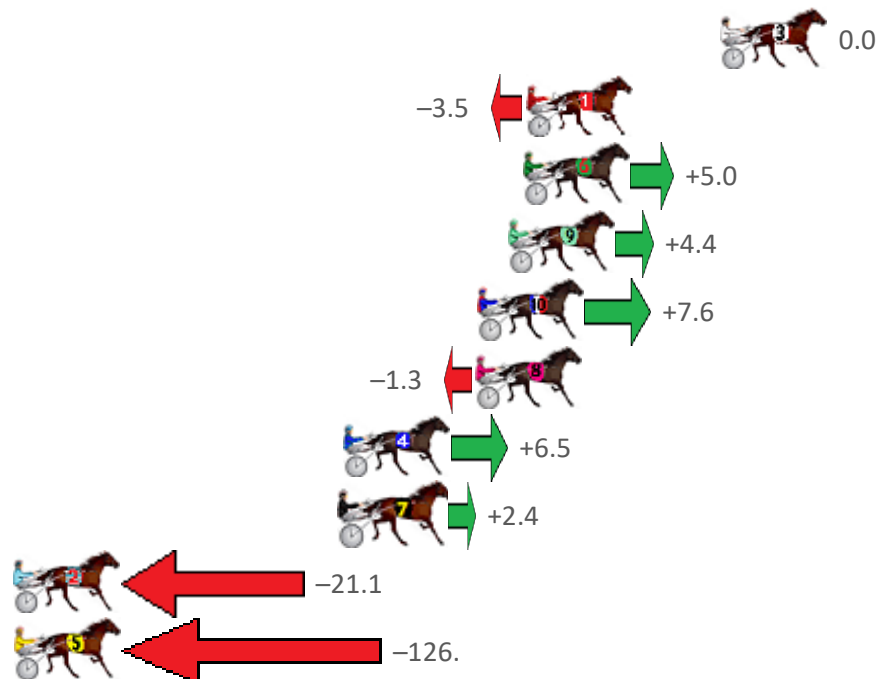

Albion Park Race 5 Distance 1660m

Friday, 28 August 2020

Gross Time: 1:56.80 MileRate: 1:53.20 LeadTime: 3.30s First Qtr: 26.80s Second Qtr: 30.60s Third Qtr: 27.80s Fourth Qtr: 28.30s

NoHorse	Plc	Margin	Time	800Time (W)	400 Time (W)
3 IDEAL WORLD	1	0.0m	1:56.80	56.10s (0)	28.30s (0)
1 CONVAIR HUSTLER	2	7.7m	1:57.37	56.34s (0)	28.36s (0)
6 LUCKY UNLUCKY	3	7.8m	1:57.38	55.75s (0)	27.60s (0)
9 STREET APPEAL	4	8.4m	1:57.42	55.79s (1)	28.45s (1)
10 RIVERLEIGH ROCKET	5	9.6m	1:57.51	55.57s (1)	28.22s (1)
8 MISTER BLACKJACK	6	9.7m	1:57.52	56.19s (0)	28.11s (0)
4 COOL SCOOTER	7	14.9m	1:57.91	55.65s (1)	28.19s (2)
7 STUDLEIGH STRIDE	8	15.0m	1:57.92	55.93s (0)	27.74s (0)
2 CROWNING GLORY	9	29.7m	1:59.01	57.57s (1)	28.74s (2)
5 GREGS LEGACY	10	130.6m	2:06.51	64.90s (1)	36.10s (1)

Finish Position and metres gained from 800m

Sectionals
Powered by

Home of Australian Harness Sectionals

Get your sectionals delivered to your inbox daily

Check out www.pjdata.com.au

The Racing Queensland Board (trading as Racing Queensland) and provider are not responsible for the completeness or accuracy of any of the information contained herein, and makes no representations about its suitability for any purpose.