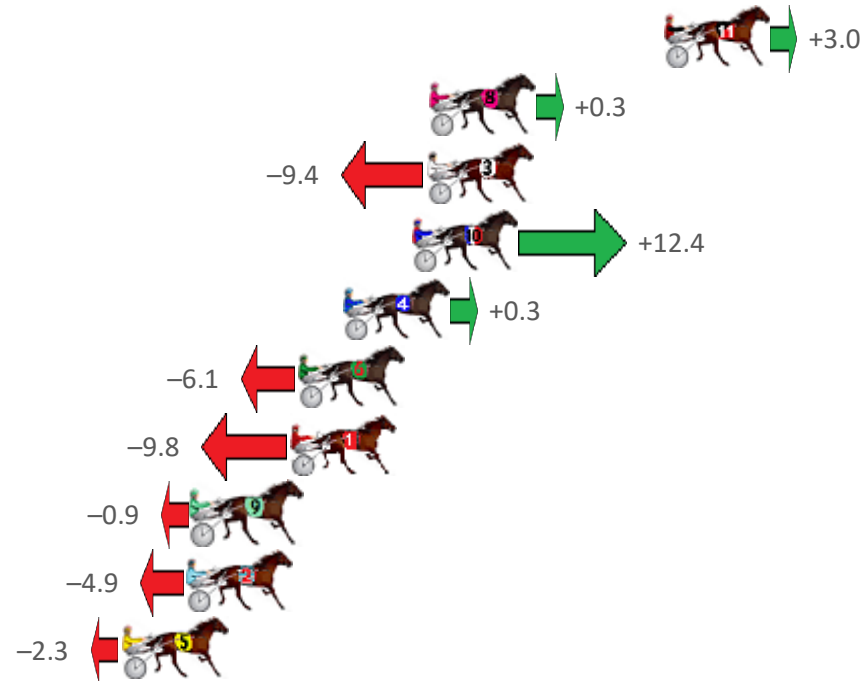

Albion Park Race 3 Distance 2138m

Friday, 28 August 2020

Gross Time: 2:32.00 MileRate: 1:54.40 LeadTime: 36.90s First Qtr: 29.90s Second Qtr: 28.20s Third Qtr: 27.80s Fourth Qtr: 29.20s

NoHorse	Plc	Margin	Time	800Time (W)	400 Time (W)
11 WILL THE WIZARD	1	0.0m	2:32.00	56.79s (1)	29.20s (1)
8 MAMMALS MAGIC	2	9.3m	2:32.71	56.98s (0)	29.03s (0)
3 NIMAH FRANCO	3	9.4m	2:32.72	57.67s (0)	29.69s (0)
10 MAJOR MUCHA	4	10.0m	2:32.77	56.12s (1)	28.42s (2)
4 JOANNIES GIRL	5	12.7m	2:32.97	56.98s (1)	29.28s (1)
6 NOTORIOUS	6	14.5m	2:33.11	57.43s (1)	29.72s (1)
1 MACHIN OUT	7	14.8m	2:33.13	57.69s (0)	29.74s (0)
9 RECIPE FOR DREAMING	8	18.7m	2:33.43	57.06s (1)	29.34s (1)
2 WEEDONS EXPRESS	9	18.9m	2:33.45	57.35s (0)	29.40s (0)
5 CALL ME YOURS	10	21.5m	2:33.65	57.16s (0)	29.25s (0)

Finish Position and metres gained from 800m

Sectionals
Powered by

Home of Australian Harness Sectionals

Get your sectionals delivered to your inbox daily

Check out www.pjdata.com.au

The Racing Queensland Board (trading as Racing Queensland) and provider are not responsible for the completeness or accuracy of any of the information contained herein, and makes no representations about its suitability for any purpose.