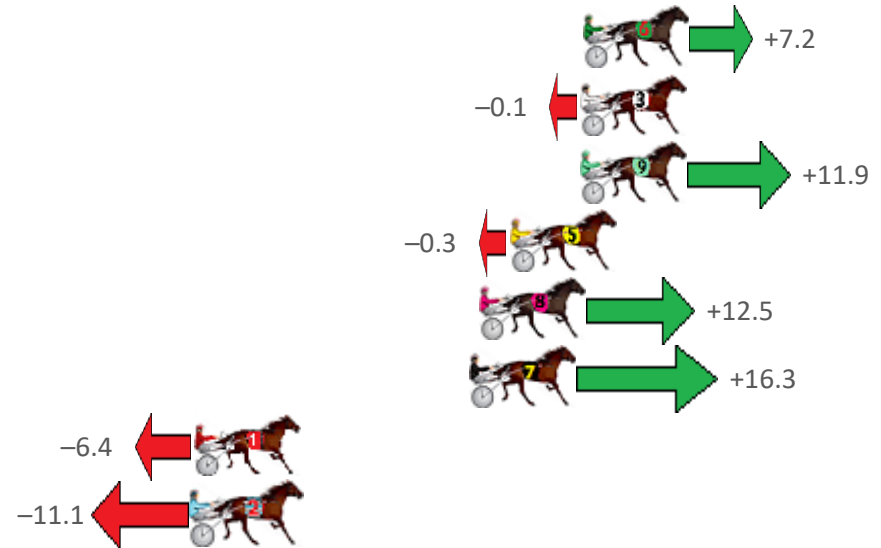

Albion Park Race 9 Distance 1660m

Friday, 28 August 2020

Gross Time: 1:59.90 MileRate: 1:56.30 LeadTime: 3.50s First Qtr: 27.90s Second Qtr: 30.90s Third Qtr: 28.40s Fourth Qtr: 29.20s

NoHorse	Plc	Margin	Time	800Time (W)	400 Time (W)
6 FIRE ME UP	1	0.0m	1:59.90	57.08s (1)	28.71s (2)
3 WRITEABOUTCHELSEA	2	0.1m	1:59.91	57.61s (0)	29.21s (0)
9 DANCINGINTHEDARK	3	0.1m	1:59.91	56.75s (1)	28.37s (1)
5 BOPPIN THE BLUES	4	2.9m	2:00.12	57.62s (1)	29.05s (1)
8 ABERCROMBIE TAB	5	4.1m	2:00.21	56.71s (1)	28.60s (2)
7 NOR WESTA	6	4.5m	2:00.24	56.43s (1)	28.34s (1)
1 LITTLEDEE	7	15.4m	2:01.08	58.06s (0)	29.20s (0)
2 ITS YOU NOT ME	8	15.5m	2:01.09	58.39s (0)	29.70s (0)

Finish Position and metres gained from 800m

Sectionals
Powered by

Home of Australian Harness Sectionals

Get your sectionals delivered to your inbox daily

Check out www.pjdata.com.au

The Racing Queensland Board (trading as Racing Queensland) and provider are not responsible for the completeness or accuracy of any of the information contained herein, and makes no representations about its suitability for any purpose.