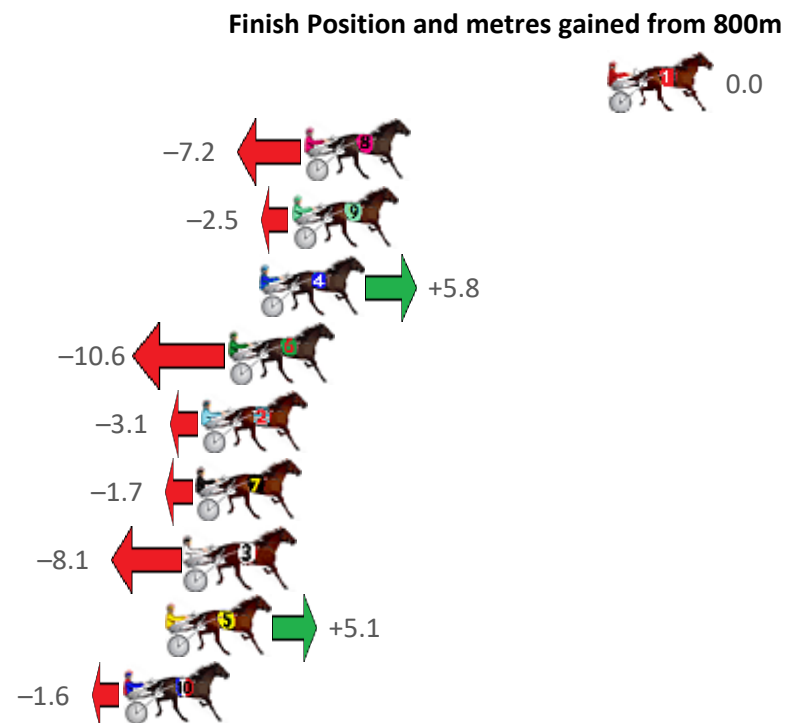

Albion Park Race 7 Distance 1660m

Friday, 28 August 2020

Gross Time: 1:58.50 MileRate: 1:54.90 LeadTime: 3.40s First Qtr: 27.80s Second Qtr: 31.10s Third Qtr: 28.50s Fourth Qtr: 27.70s

NoHorse	Plc	Margin	Time	800Time (W)	400 Time (W)
1 COPPERFIELD	1	0.0m	1:58.50	56.20s (0)	27.70s (0)
8 BANGKOK BRAVADO	2	12.0m	1:59.37	56.70s (0)	28.11s (0)
9 NEWMERELLA LADYKAY	3	12.5m	1:59.41	56.37s (0)	27.82s (0)
4 BREACH THE BEACH	4	13.8m	1:59.51	55.79s (0)	27.26s (0)
6 JACKBKWIK	5	15.0m	1:59.59	56.94s (1)	28.49s (1)
2 SONNY ORLANDO	6	16.1m	1:59.67	56.42s (1)	28.02s (1)
7 NIFTY STUDLEIGH	7	16.3m	1:59.69	56.32s (0)	27.79s (0)
3 SIGNOR JUJON	8	16.7m	1:59.72	56.77s (1)	28.35s (2)
5 ITS SUPER EASY	9	17.5m	1:59.78	55.84s (1)	27.94s (2)
10 LORD DIGBY	10	19.2m	1:59.90	56.31s (1)	27.91s (1)

Sectionals
Powered by

Home of Australian Harness Sectionals

Get your sectionals delivered to your inbox daily

Check out www.pjdata.com.au

The Racing Queensland Board (trading as Racing Queensland) and provider are not responsible for the completeness or accuracy of any of the information contained herein, and makes no representations about its suitability for any purpose.