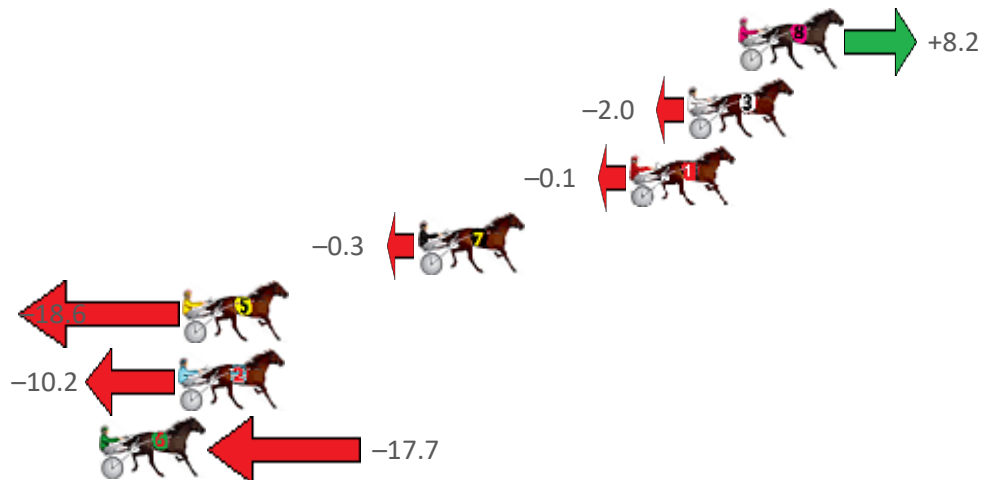

Albion Park Race 10 Distance 2138m

Friday, 28 August 2020

Gross Time: 2:42.10 MileRate: 2:02.00 LeadTime: 39.60s First Qtr: 31.40s Second Qtr: 32.20s Third Qtr: 30.40s Fourth Qtr: 28.50s

NoHorse	Plc	Margin	Time	800Time (W)	400 Time (W)
8 ARNOLD	1	0.0m	2:42.10	58.30s (0)	27.90s (0)
3 I ASKED NICELY	2	2.0m	2:42.25	59.05s (0)	28.64s (0)
1 PUMA ROAD	3	4.3m	2:42.42	58.91s (0)	28.49s (0)
7 MISS INVASION	4	12.7m	2:43.05	58.92s (0)	28.51s (0)
5 JETER	5	22.0m	2:43.75	60.26s (1)	29.86s (1)
2 JUST CALL ME MOLLY	6	22.2m	2:43.76	59.65s (1)	29.19s (1)
6 KYVALLEY TINMAN	7	25.3m	2:43.99	60.20s (1)	29.73s (1)

Finish Position and metres gained from 800m

Sectionals
Powered by

Home of Australian Harness Sectionals

Get your sectionals delivered to your inbox daily

Check out www.pjdata.com.au

The Racing Queensland Board (trading as Racing Queensland) and provider are not responsible for the completeness or accuracy of any of the information contained herein, and makes no representations about its suitability for any purpose.