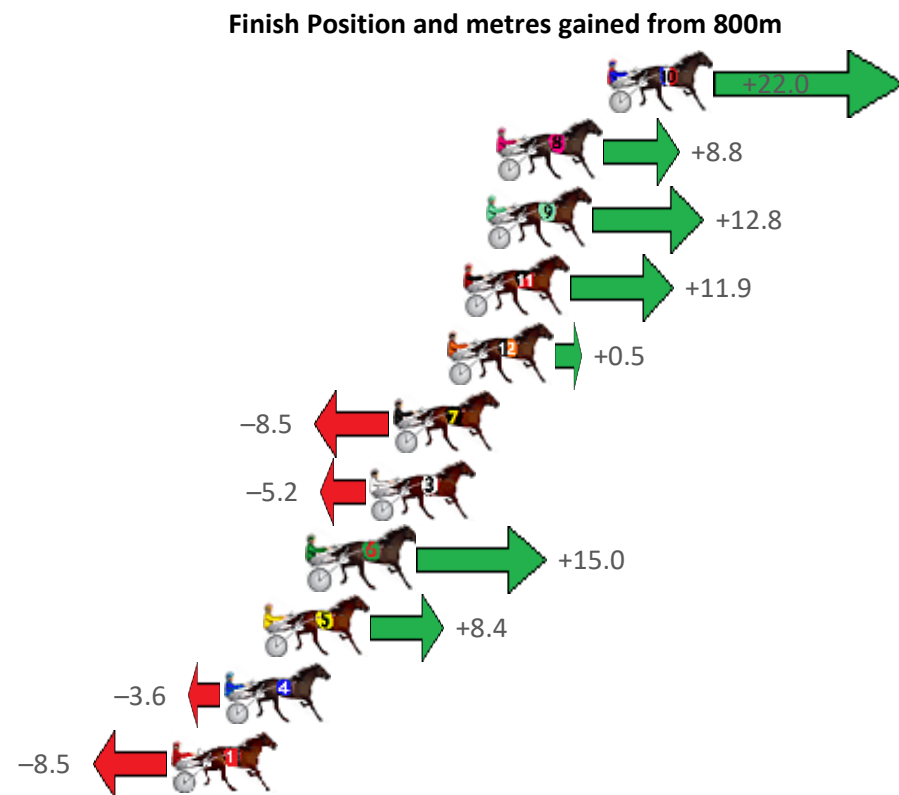

Albion Park Race 2 Distance 2138m

Friday, 28 August 2020

Gross Time: 2:33.60 MileRate: 1:55.60 LeadTime: 36.10s First Qtr: 29.60s Second Qtr: 29.90s Third Qtr: 28.50s Fourth Qtr: 29.50s

NoHorse	Plc	Margin	Time	800Time (W)	400 Time (W)
10 INTRANSIT	1	0.0m	2:33.60	56.41s (1)	28.24s (2)
8 SPRINGFIELD SPIRIT	2	4.4m	2:33.94	57.37s (0)	28.97s (1)
9 WATTLEBANK FLYER	3	4.8m	2:33.97	57.08s (1)	28.90s (2)
11 THREE MUGS IN	4	5.7m	2:34.04	57.14s (0)	28.70s (0)
12 HES OKEY DOKEY	5	6.3m	2:34.09	57.96s (1)	29.70s (1)
7 IMA TOP TYCOON	6	8.5m	2:34.26	58.61s (0)	30.12s (0)
3 COMPLY OR DIE	7	9.4m	2:34.33	58.37s (0)	29.87s (0)
6 ULTIMATE AD	8	11.8m	2:34.51	56.92s (1)	28.81s (1)
5 MARK DENNIS	9	13.6m	2:34.65	57.39s (0)	28.94s (0)
4 ONE WISE MAN	10	15.2m	2:34.78	58.26s (1)	30.00s (2)
1 BACK PAGE NEWS	11	17.3m	2:34.94	58.61s (0)	30.11s (0)