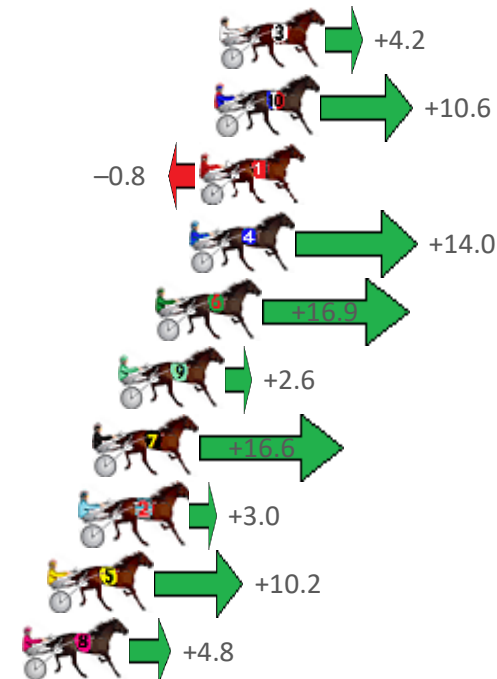

Albion Park Race 6 Distance 1660m

Friday, 28 August 2020

Gross Time: 1:58.90 MileRate: 1:55.30 LeadTime: 3.40s First Qtr: 27.60s Second Qtr: 31.20s Third Qtr: 28.50s Fourth Qtr: 28.20s

NoHorse	Plc	Margin	Time	800Time (W)	400 Time (W)
3 BUKTHSYSTEM	1	0.0m	1:58.90	56.40s (0)	27.89s (0)
10A RAINBOW DELIGHT	2	0.2m	1:58.91	55.95s (1)	28.20s (2)
1 RUNFORTHEROSES	3	0.8m	1:58.96	56.76s (0)	28.26s (0)
4 GETALOADATHISGIRL	4	1.2m	1:58.99	55.71s (1)	27.78s (1)
6 DONNY JONES	5	2.5m	1:59.09	55.51s (1)	27.53s (1)
9 IDEAL TIGER	6	4.0m	1:59.20	56.52s (1)	28.44s (1)
7 IMPRESSIVE DIAMOND	7	5.0m	1:59.27	55.53s (0)	27.34s (1)
2 UNDERTHEKILT	8	5.4m	1:59.30	56.49s (0)	27.88s (0)
5 GOALKICKER	9	6.8m	1:59.40	55.98s (0)	27.30s (0)
8 BILLBOARD BONNIE	10	7.8m	1:59.48	56.36s (0)	27.70s (0)

Finish Position and metres gained from 800m

Sectionals
Powered by

Home of Australian Harness Sectionals

Get your sectionals delivered to your inbox daily

Check out www.pjdata.com.au

The Racing Queensland Board (trading as Racing Queensland) and provider are not responsible for the completeness or accuracy of any of the information contained herein, and makes no representations about its suitability for any purpose.