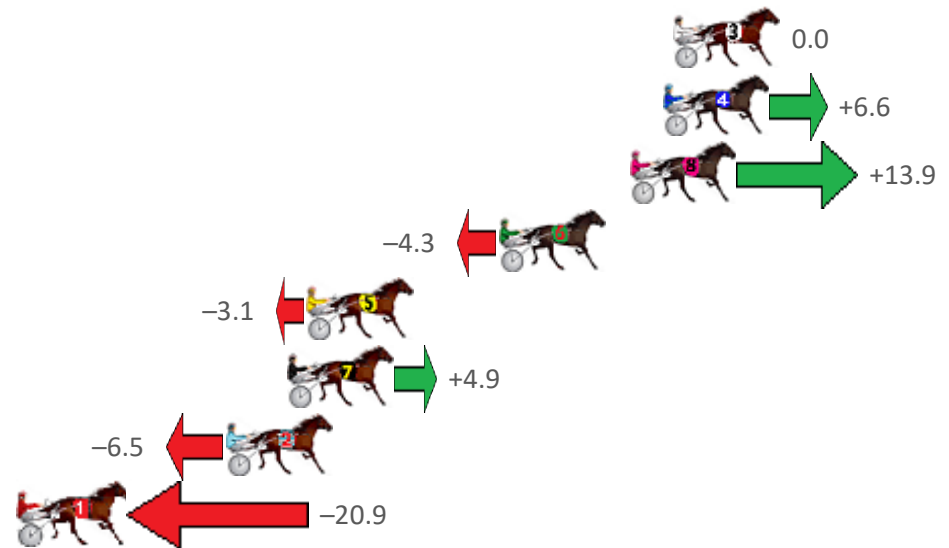

Redcliffe Race 9 Distance 2040m

Thursday, 24 September 2020

Gross Time: 2:33.00 MileRate: 2:00.70 LeadTime: 31.60s First Qtr: 31.80s Second Qtr: 31.90s Third Qtr: 29.00s Fourth Qtr: 28.70s

NoHorse	Plc	Margin	Time	800Time (W)	400 Time (W)
3 COMIGAL	1	0.0m	2:33.00	57.70s (0)	28.70s (0)
4 HES OKEY DOKEY	2	0.4m	2:33.03	57.23s (1)	28.51s (2)
8 LITTLE CHANGE	3	1.7m	2:33.13	56.70s (1)	28.26s (2)
6 MONTANA CHIEF	4	6.9m	2:33.52	58.01s (1)	29.04s (1)
5 SEA HAWKE	5	14.5m	2:34.09	57.92s (0)	28.84s (0)
7 SO KOOL MASTER	6	15.3m	2:34.15	57.35s (1)	28.88s (2)
2 ALE ALE KAI	7	17.7m	2:34.33	58.17s (1)	29.16s (1)
1 IDEAL SITUATION	8	25.9m	2:34.95	59.20s (0)	30.01s (0)

Finish Position and metres gained from 800m

Sectionals
Powered by

Home of Australian Harness Sectionals

Get your sectionals delivered to your inbox daily

Check out www.pjdata.com.au

The Racing Queensland Board (trading as Racing Queensland) and provider are not responsible for the completeness or accuracy of any of the information contained herein, and makes no representations about its suitability for any purpose.