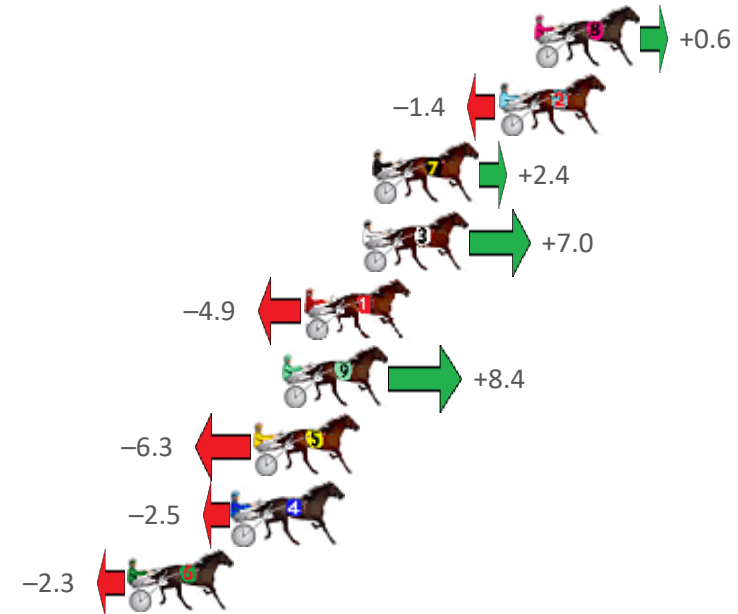

Redcliffe Race 8 Distance 1780m

Thursday, 24 September 2020

Gross Time: 2:10.90 MileRate: 1:58.30 LeadTime: 11.40s First Qtr: 30.20s Second Qtr: 30.60s Third Qtr: 29.60s Fourth Qtr: 29.10s

NoHorse	Plc	Margin	Time	800Time (W)	400 Time (W)
8 ITZ MY GENERATION	1	0.0m	2:10.90	58.66s (1)	29.09s (1)
2 BET IM SPECIAL	2	1.4m	2:11.01	58.80s (0)	29.20s (0)
7 LISA LINCOLN	3	6.4m	2:11.39	58.52s (0)	28.91s (0)
3 LIFES A JUNGLE	4	6.8m	2:11.42	58.19s (1)	28.85s (2)
1 ASHKII	5	9.1m	2:11.59	59.06s (0)	29.41s (0)
9 THREO	6	10.0m	2:11.66	58.09s (1)	28.75s (2)
5 DYNAMIC BROMAC	7	11.1m	2:11.75	59.16s (1)	29.54s (1)
4 WEEDONS EXPRESS	8	11.9m	2:11.81	58.88s (1)	29.56s (2)
6 GASMONKEY	9	16.1m	2:12.13	58.87s (0)	29.44s (1)

Finish Position and metres gained from 800m

Sectionals
Powered by

Home of Australian Harness Sectionals

Get your sectionals delivered to your inbox daily

Check out www.pjdata.com.au

The Racing Queensland Board (trading as Racing Queensland) and provider are not responsible for the completeness or accuracy of any of the information contained herein, and makes no representations about its suitability for any purpose.