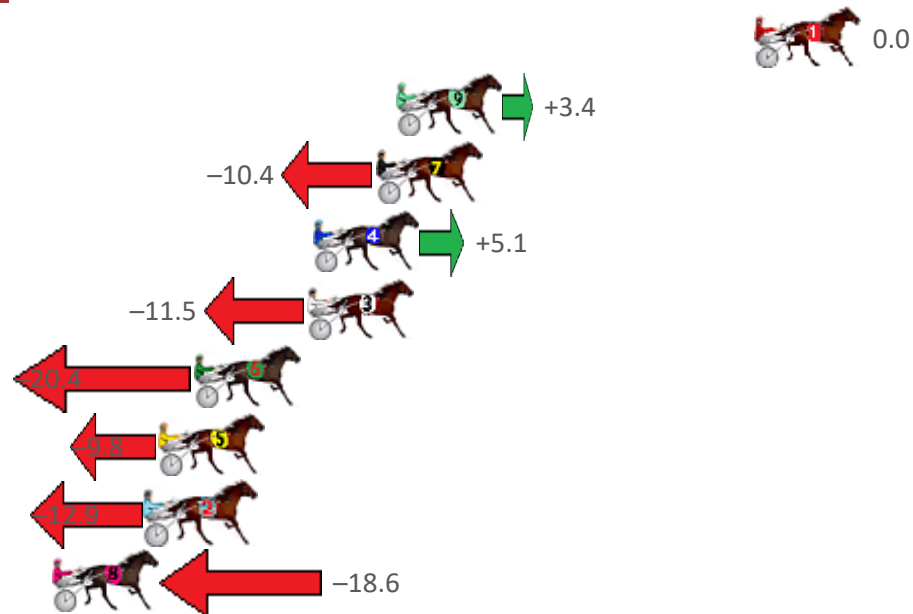

Redcliffe Race 6 Distance 1780m

Thursday, 24 September 2020

Gross Time: 2:11.90 MileRate: 1:59.30 LeadTime: 11.20s First Qtr: 30.20s Second Qtr: 31.00s Third Qtr: 29.40s Fourth Qtr: 30.10s

NoHorse	Plc	Margin	Time	800Time (W)	400 Time (W)
1 A KERRY MAN	1	0.0m	2:11.90	59.50s (0)	30.10s (0)
9 DONNY JONES	2	14.2m	2:13.02	59.25s (1)	30.04s (2)
7 HOLDINGNO CURRENCY	3	15.0m	2:13.08	60.27s (0)	30.76s (0)
4 TAJIE BABY	4	17.5m	2:13.28	59.12s (1)	29.94s (2)
3 ONE LAST ROLL	5	17.7m	2:13.30	60.35s (1)	30.75s (1)
6 JERONIMO JOE	6	22.2m	2:13.65	61.01s (1)	31.43s (1)
5 BALLATOR THOR	7	23.6m	2:13.76	60.22s (0)	30.79s (1)
2 STONE CRACKER	8	24.1m	2:13.80	60.45s (1)	31.10s (2)
8 SWORD AND SHIELD	9	27.8m	2:14.09	60.88s (0)	31.37s (0)

Finish Position and metres gained from 800m

Sectionals
Powered by

Home of Australian Harness Sectionals

Get your sectionals delivered to your inbox daily

Check out www.pjdata.com.au

The Racing Queensland Board (trading as Racing Queensland) and provider are not responsible for the completeness or accuracy of any of the information contained herein, and makes no representations about its suitability for any purpose.