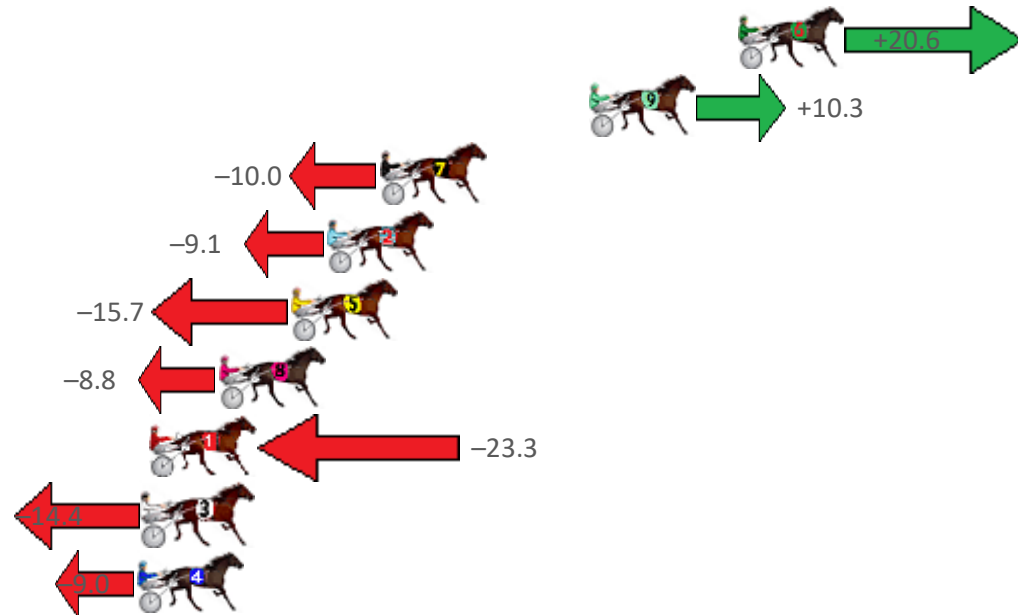

Redcliffe Race 1 Distance 2040m

Thursday, 24 September 2020

Gross Time: 2:33.60 MileRate: 2:01.20 LeadTime: 31.70s First Qtr: 30.40s Second Qtr: 31.20s Third Qtr: 30.30s Fourth Qtr: 30.00s

NoHorse	Plc	Margin	Time	800Time (W)	400 Time (W)
6 SOME BEACHSOME GIFT	1	0.0m	2:33.60	58.76s (1)	29.70s (2)
9 LIBERAL ARDEN	2	5.9m	2:34.06	59.53s (1)	30.44s (1)
7 GIGANTIC JASPER	3	14.2m	2:34.72	61.05s (0)	30.75s (0)
2 SOPHIES PRIDE	4	16.3m	2:34.88	60.98s (1)	30.56s (1)
5 GUTS	5	17.7m	2:34.99	61.48s (1)	31.01s (1)
8 BEEF CITY STARZZZ	6	20.6m	2:35.22	60.96s (1)	30.61s (2)
1 MISTY JANE	7	23.3m	2:35.43	62.05s (0)	31.72s (0)
3 LORD DENZEL	8	23.6m	2:35.45	61.38s (0)	31.10s (0)
4 MISS CATALINA	9	23.8m	2:35.47	60.97s (0)	30.78s (1)

Finish Position and metres gained from 800m

Sectionals
Powered by

Home of Australian Harness Sectionals

Get your sectionals delivered to your inbox daily

Check out www.pjdata.com.au

The Racing Queensland Board (trading as Racing Queensland) and provider are not responsible for the completeness or accuracy of any of the information contained herein, and makes no representations about its suitability for any purpose.