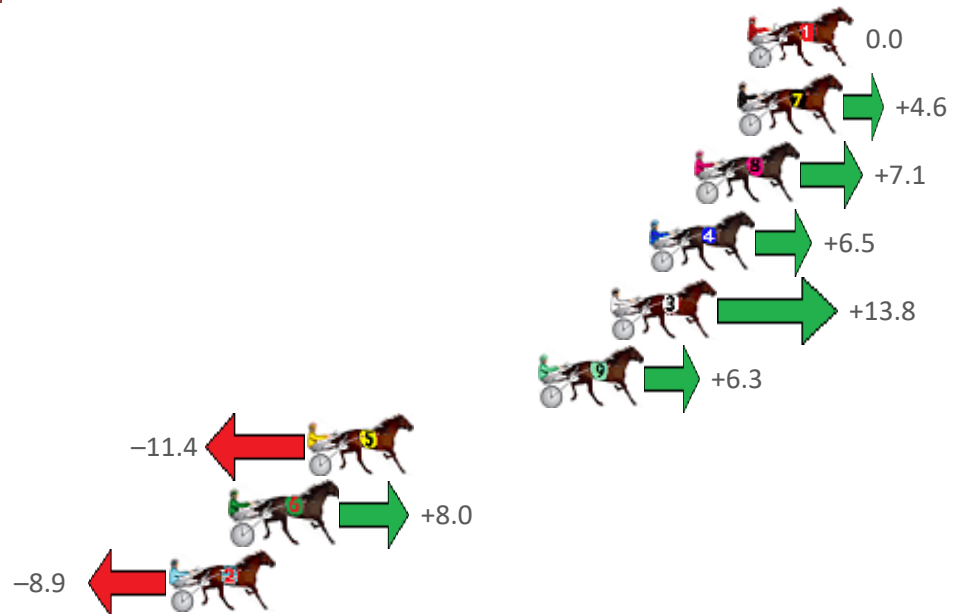

Redcliffe Race 10 Distance 1780m

Thursday, 24 September 2020

Gross Time: 2:10.00 MileRate: 1:57.50 LeadTime: 11.50s First Qtr: 28.90s Second Qtr: 29.40s Third Qtr: 29.00s Fourth Qtr: 31.20s

NoHorse	Plc	Margin	Time	800Time (W)	400 Time (W)
1 COLOMBIAN GOLD	1	0.0m	2:10.00	60.20s (0)	31.20s (0)
7 MISTER HART	2	0.4m	2:10.03	59.86s (0)	30.80s (0)
8 BURMACH	3	2.1m	2:10.17	59.67s (0)	30.60s (0)
4 OUR LITTLE DIGGER	4	3.9m	2:10.32	59.71s (1)	30.65s (2)
3 MAKE MINE JOE	5	5.4m	2:10.44	59.17s (1)	29.87s (1)
9 BEEF CITY BLAZE	6	8.3m	2:10.68	59.73s (1)	30.48s (2)
5 WITH AUTHORITY	7	17.4m	2:11.42	61.05s (1)	31.77s (1)
6 OUR PEPPERJACK	8	20.4m	2:11.66	59.60s (1)	30.49s (1)
2 BUSTN FEELZ GOOD	9	22.9m	2:11.87	60.87s (0)	31.38s (0)

Finish Position and metres gained from 800m

Sectionals
Powered by

Home of Australian Harness Sectionals

Get your sectionals delivered to your inbox daily

Check out www.pjdata.com.au

The Racing Queensland Board (trading as Racing Queensland) and provider are not responsible for the completeness or accuracy of any of the information contained herein, and makes no representations about its suitability for any purpose.