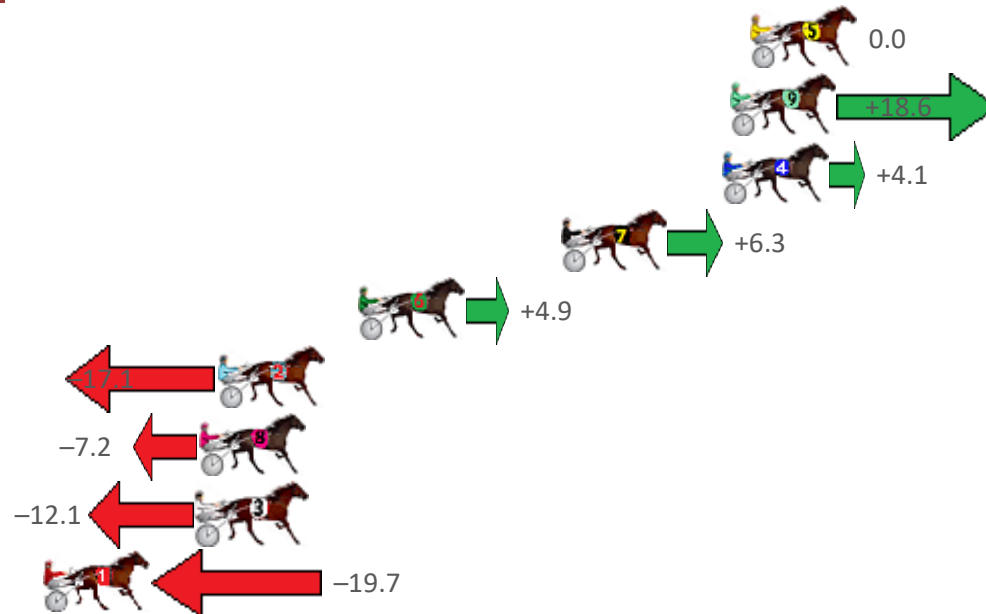

Redcliffe Race 4 Distance 2040m

Thursday, 24 September 2020

Gross Time: 2:35.30 MileRate: 2:02.50 LeadTime: 31.30s First Qtr: 30.90s Second Qtr: 31.70s Third Qtr: 30.00s Fourth Qtr: 31.40s

NoHorse	Plc	Margin	Time	800Time (W)	400 Time (W)
5 HIT THE TRACK	1	0.0m	2:35.30	61.40s (1)	31.40s (0)
9 IMA BEACH BABE	2	0.8m	2:35.37	59.98s (1)	30.10s (2)
4 ROWDYS ACE	3	1.1m	2:35.39	61.09s (1)	30.97s (1)
7 KAY NORA SHANNON	4	7.5m	2:35.92	60.92s (0)	31.11s (1)
6 PACIFIC COIN	5	15.5m	2:36.57	61.03s (2)	31.64s (2)
2 LAZY BLAZE	6	21.1m	2:37.03	62.71s (0)	32.38s (0)
8 IM TOOT	7	21.8m	2:37.09	61.95s (1)	32.45s (2)
3 ALWAYS AT NIGHT	8	21.9m	2:37.10	62.32s (1)	32.86s (2)
1 BERTILS DELIGHT	9	29.1m	2:37.69	62.90s (0)	32.59s (0)

Finish Position and metres gained from 800m

Sectionals
Powered by

Home of Australian Harness Sectionals

Get your sectionals delivered to your inbox daily

Check out www.pjdata.com.au

The Racing Queensland Board (trading as Racing Queensland) and provider are not responsible for the completeness or accuracy of any of the information contained herein, and makes no representations about its suitability for any purpose.