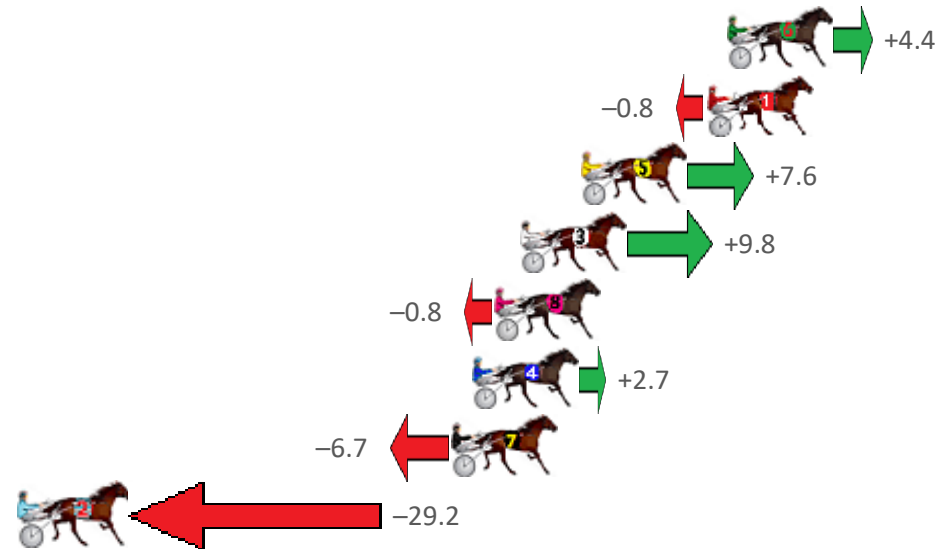

Redcliffe Race 2 Distance 1780m

Thursday, 24 September 2020

Gross Time: 2:12.00 MileRate: 1:59.40 LeadTime: 11.50s First Qtr: 30.50s Second Qtr: 30.70s Third Qtr: 30.00s Fourth Qtr: 29.30s

NoHorse	Plc	Margin	Time	800Time (W)	400 Time (W)
6 LUCKY LYLA	1	0.0m	2:12.00	58.98s (1)	29.08s (1)
1 GIRL ON THE GO	2	0.8m	2:12.06	59.36s (0)	29.36s (0)
5 GOALKICKER	3	5.8m	2:12.45	58.74s (1)	29.11s (1)
3 SWAFFHAM WATER	4	8.2m	2:12.63	58.58s (1)	28.98s (2)
8 LETHAL STAR	5	9.2m	2:12.71	59.36s (0)	29.23s (0)
4 BARA JAYLA	6	10.1m	2:12.78	59.10s (0)	28.99s (0)
7 KETTERING GIRL	7	10.9m	2:12.84	59.79s (0)	29.70s (0)
2 TELL THE FUTURE	8	38.0m	2:14.92	61.45s (1)	30.90s (1)

Finish Position and metres gained from 800m

Sectionals
Powered by

Home of Australian Harness Sectionals

Get your sectionals delivered to your inbox daily

Check out www.pjdata.com.au

The Racing Queensland Board (trading as Racing Queensland) and provider are not responsible for the completeness or accuracy of any of the information contained herein, and makes no representations about its suitability for any purpose.