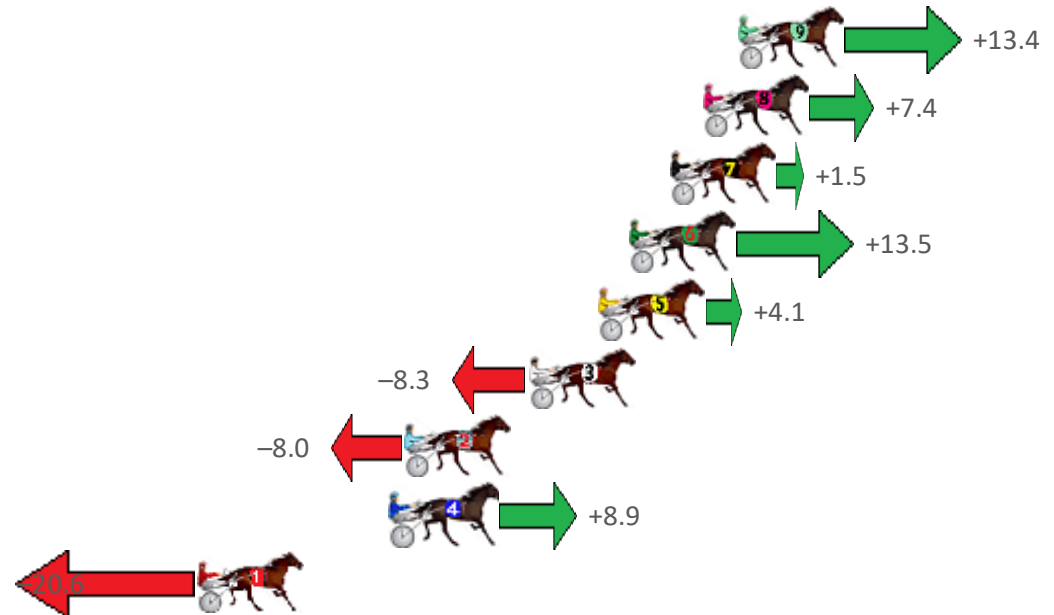

Redcliffe Race 7 Distance 1780m

Thursday, 24 September 2020

Gross Time: 2:12.00 MileRate: 1:59.30 LeadTime: 11.30s First Qtr: 30.40s Second Qtr: 30.50s Third Qtr: 29.60s Fourth Qtr: 30.20s

NoHorse	Plc	Margin	Time	800Time (W)	400 Time (W)
9 MONTEREY JACK	1	0.0m	2:12.00	58.80s (1)	29.76s (2)
8 TAYLOR HOOD	2	1.4m	2:12.11	59.25s (1)	30.22s (2)
7 JUST WON MORE	3	2.7m	2:12.21	59.69s (1)	30.09s (1)
6 MONTANA LAD	4	4.3m	2:12.34	58.80s (1)	29.68s (2)
5 MICHAELS DESIRE	5	5.5m	2:12.43	59.50s (0)	29.97s (1)
3 JILLIBY GIZMO	6	8.3m	2:12.66	60.42s (1)	30.82s (1)
2 JOVIAL JULIE	7	13.2m	2:13.04	60.39s (0)	30.77s (0)
4 EULO FLYER	8	13.7m	2:13.08	59.14s (1)	30.25s (0)
1 RED TERROR	9	21.4m	2:13.69	61.33s (0)	31.70s (0)

Finish Position and metres gained from 800m

Sectionals
Powered by

Home of Australian Harness Sectionals

Get your sectionals delivered to your inbox daily

Check out www.pjdata.com.au

The Racing Queensland Board (trading as Racing Queensland) and provider are not responsible for the completeness or accuracy of any of the information contained herein, and makes no representations about its suitability for any purpose.