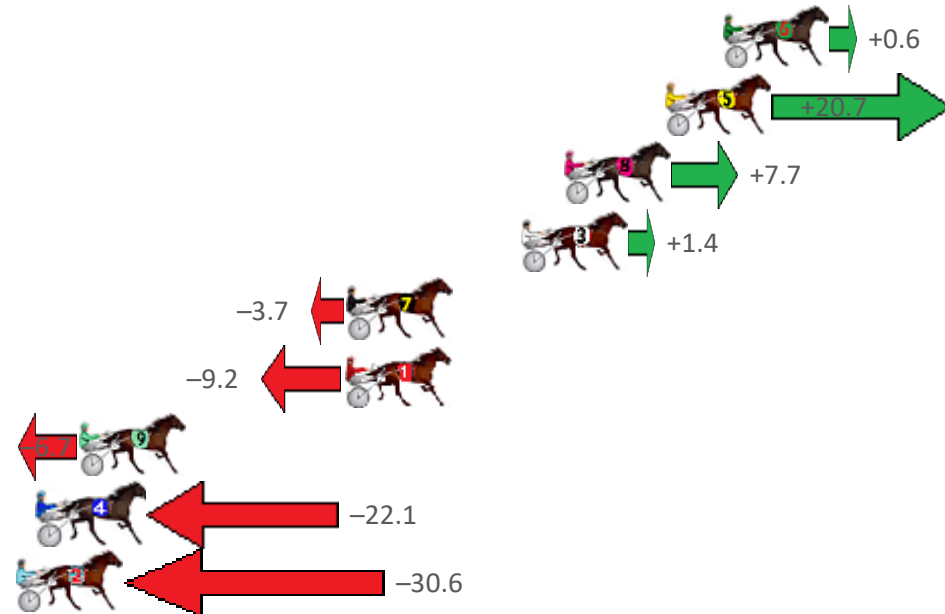

Redcliffe Race 3 Distance 1780m

Thursday, 24 September 2020

Gross Time: 2:13.50 MileRate: 2:00.70 LeadTime: 11.40s First Qtr: 31.40s Second Qtr: 30.90s Third Qtr: 29.80s Fourth Qtr: 30.00s

NoHorse	Plc	Margin	Time	800Time (W)	400 Time (W)
6 GOSLING IN FLIGHT	1	0.0m	2:13.50	59.76s (1)	30.00s (1)
5 WILLSINTOWN	2	2.3m	2:13.68	58.26s (1)	29.10s (1)
8 TEACHERS PET	3	6.3m	2:14.00	59.23s (1)	29.66s (2)
3 HOLLIE	4	8.0m	2:14.13	59.70s (1)	30.12s (2)
7 LA BELLE CHEVAL	5	14.9m	2:14.67	60.08s (0)	30.41s (0)
1 BERTILS FIREFOX	6	15.0m	2:14.68	60.48s (0)	30.75s (0)
9 ELLE JAY	7	25.5m	2:15.50	60.30s (1)	30.83s (0)
4 KID CALVERT	8	27.1m	2:15.63	61.44s (1)	31.38s (1)
2 OOZINVILLE	9	30.6m	2:15.90	62.07s (0)	32.27s (0)

Finish Position and metres gained from 800m

Sectionals
Powered by

Home of Australian Harness Sectionals

Get your sectionals delivered to your inbox daily

Check out www.pjdata.com.au

The Racing Queensland Board (trading as Racing Queensland) and provider are not responsible for the completeness or accuracy of any of the information contained herein, and makes no representations about its suitability for any purpose.