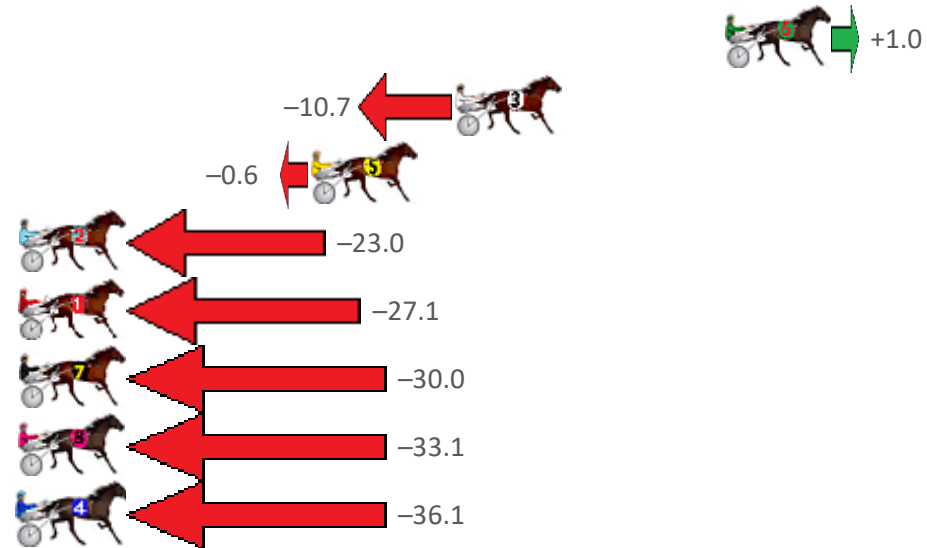

Redcliffe Race 5 Distance 2040m

Thursday, 24 September 2020

Gross Time: 2:30.20 MileRate: 1:58.50 LeadTime: 31.30s First Qtr: 31.10s Second Qtr: 29.80s Third Qtr: 28.00s Fourth Qtr: 30.00s

NoHorse	Plc	Margin	Time	800Time (W)	400 Time (W)
6 SONNY SAVEAO	1	0.0m	2:30.20	57.93s (1)	30.00s (1)
3 COULDNTBETOLD	2	10.7m	2:31.04	58.77s (0)	30.54s (0)
5 MY SECRET BEACH	3	16.4m	2:31.49	58.04s (1)	29.78s (3)
2 ITS ALLABOUT ALICE	4	29.0m	2:32.48	59.66s (1)	31.00s (1)
1 VALOROSO HANOVER	5	32.1m	2:32.72	59.95s (0)	31.23s (0)
7 FIRE AND ICE	6	39.6m	2:33.31	60.16s (0)	31.43s (0)
8 BREACH THE BEACH	7	44.5m	2:33.70	60.39s (1)	31.90s (2)
4 NOLONGA YOUR CHOIC	8	50.1m	2:34.14	60.60s (0)	31.98s (1)

Finish Position and metres gained from 800m

Sectionals
Powered by

Home of Australian Harness Sectionals

Get your sectionals delivered to your inbox daily

Check out www.pjdata.com.au

The Racing Queensland Board (trading as Racing Queensland) and provider are not responsible for the completeness or accuracy of any of the information contained herein, and makes no representations about its suitability for any purpose.