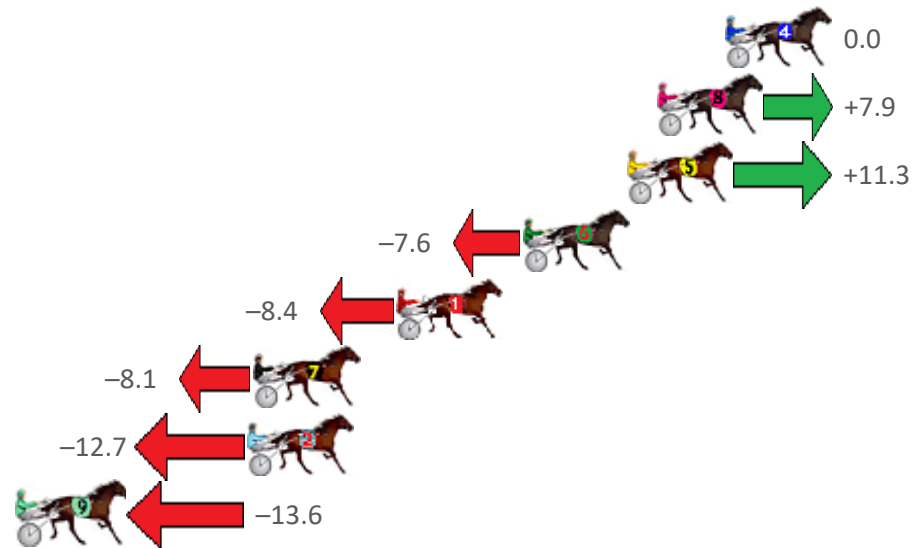

Redcliffe Race 4 Distance 1780m

Thursday, 1 October 2020

Gross Time: 2:11.80 MileRate: 1:59.20 LeadTime: 11.10s First Qtr: 31.10s Second Qtr: 30.30s Third Qtr: 29.20s Fourth Qtr: 30.10s

NoHorse	Plc	Margin	Time	800Time (W)	400 Time (W)
4 RITCHIE BEE	1	0.0m	2:11.80	59.30s (0)	30.10s (0)
8 MOONLIGHT BUTCHER	2	2.7m	2:12.01	58.72s (1)	29.19s (2)
5 BARA JAYLA	3	3.9m	2:12.11	58.47s (0)	29.00s (1)
6 DANCINGINTHEDARK	4	8.0m	2:12.43	59.86s (1)	30.31s (1)
1 LORD DENZEL	5	13.0m	2:12.82	59.92s (0)	30.52s (0)
7 STUDLEIGH WILL	6	18.7m	2:13.27	59.90s (0)	30.36s (0)
2 WEASEL	7	18.9m	2:13.29	60.24s (1)	30.62s (1)
9 NON PASSARE	8	29.0m	2:14.09	60.30s (1)	30.76s (2)

Finish Position and metres gained from 800m

Sectionals
Powered by

Home of Australian Harness Sectionals

Get your sectionals delivered to your inbox daily

Check out www.pjdata.com.au

The Racing Queensland Board (trading as Racing Queensland) and provider are not responsible for the completeness or accuracy of any of the information contained herein, and makes no representations about its suitability for any purpose.