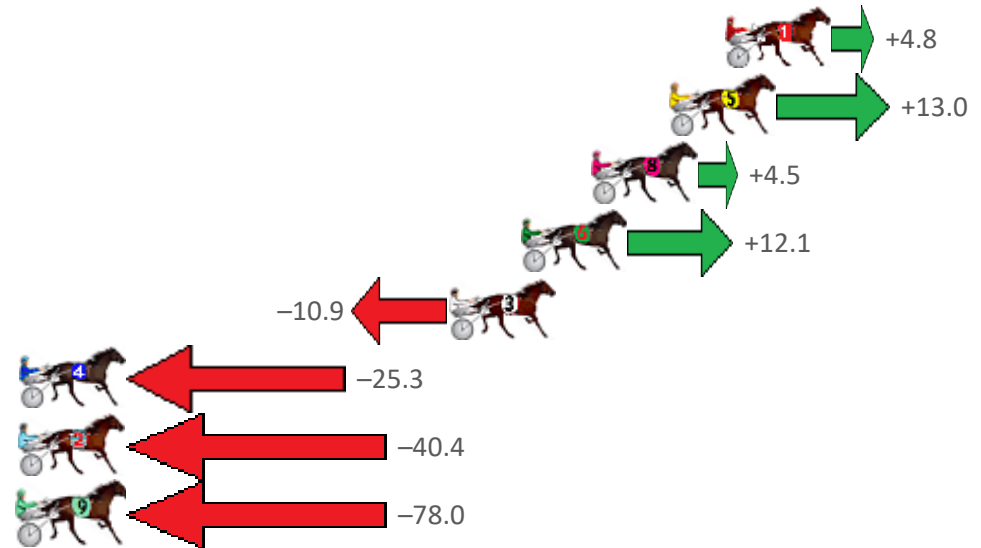

Redcliffe Race 3 Distance 1780m

Thursday, 1 October 2020

Gross Time: 2:12.20 MileRate: 1:59.50 LeadTime: 11.20s First Qtr: 30.60s Second Qtr: 29.70s Third Qtr: 29.50s Fourth Qtr: 31.20s

NoHorse	Plc	Margin	Time	800Time (W)	400 Time (W)
1 FORTYFIVE ROCK	1	0.0m	2:12.20	60.34s (0)	30.83s (0)
5 SHEZ GOT BLING	2	2.2m	2:12.38	59.72s (1)	30.63s (0)
8 CHANG	3	5.3m	2:12.63	60.36s (0)	30.99s (2)
6 READILY	4	8.1m	2:12.86	59.79s (1)	30.85s (2)
3 ITMIGHTBEYOU	5	10.9m	2:13.09	61.52s (0)	32.05s (0)
4 BERTILS FIREFOX	6	47.3m	2:16.06	62.61s (0)	33.53s (0)
2 STAR OF WONDER	7	50.6m	2:16.33	63.75s (1)	33.59s (1)
9 A BETTER CHANCE	8	78.6m	2:18.61	66.59s (1)	36.63s (1)

Finish Position and metres gained from 800m

Sectionals
Powered by

Home of Australian Harness Sectionals

Get your sectionals delivered to your inbox daily

Check out www.pjdata.com.au

The Racing Queensland Board (trading as Racing Queensland) and provider are not responsible for the completeness or accuracy of any of the information contained herein, and makes no representations about its suitability for any purpose.