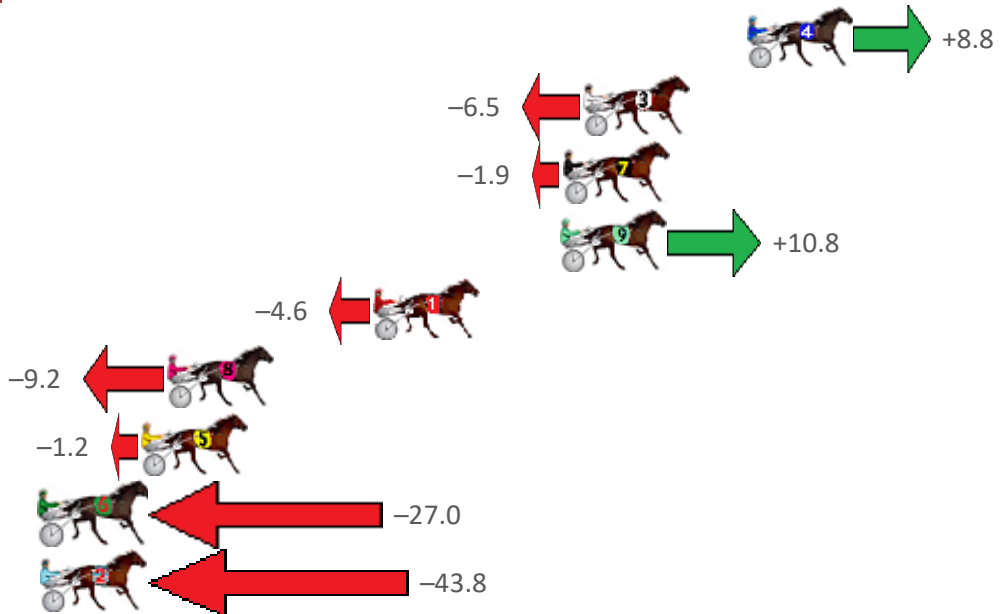

Redcliffe Race 2 Distance 1780m

Thursday, 1 October 2020

Gross Time: 2:13.10 MileRate: 2:00.30 LeadTime: 11.40s First Qtr: 31.40s Second Qtr: 30.30s Third Qtr: 29.70s Fourth Qtr: 30.30s

NoHorse	Plc	Margin	Time	800Time (W)	400 Time (W)
4 HURRIKANE SPECIAL	1	0.0m	2:13.10	59.34s (1)	29.73s (2)
3 MAGHERA MAGGIE	2	6.5m	2:13.62	60.48s (1)	30.79s (0)
7 WILLSINTOWN	3	7.3m	2:13.68	60.14s (0)	29.93s (0)
9 MAJOR HEI	4	7.4m	2:13.69	59.19s (1)	30.16s (3)
1 KID CALVERT	5	14.8m	2:14.27	60.34s (0)	30.41s (1)
8 PRIVATE JUJON	6	23.0m	2:14.92	60.69s (1)	30.96s (2)
5 LA BELLE CHEVAL	7	24.0m	2:15.00	60.09s (1)	30.98s (3)
6 MISTY JANE	8	31.4m	2:15.59	62.01s (1)	32.12s (1)
2 OOZINVILLE	9	45.0m	2:16.67	63.27s (0)	33.12s (0)

Finish Position and metres gained from 800m

Sectionals
Powered by

Home of Australian Harness Sectionals

Get your sectionals delivered to your inbox daily

Check out www.pjdata.com.au

The Racing Queensland Board (trading as Racing Queensland) and provider are not responsible for the completeness or accuracy of any of the information contained herein, and makes no representations about its suitability for any purpose.