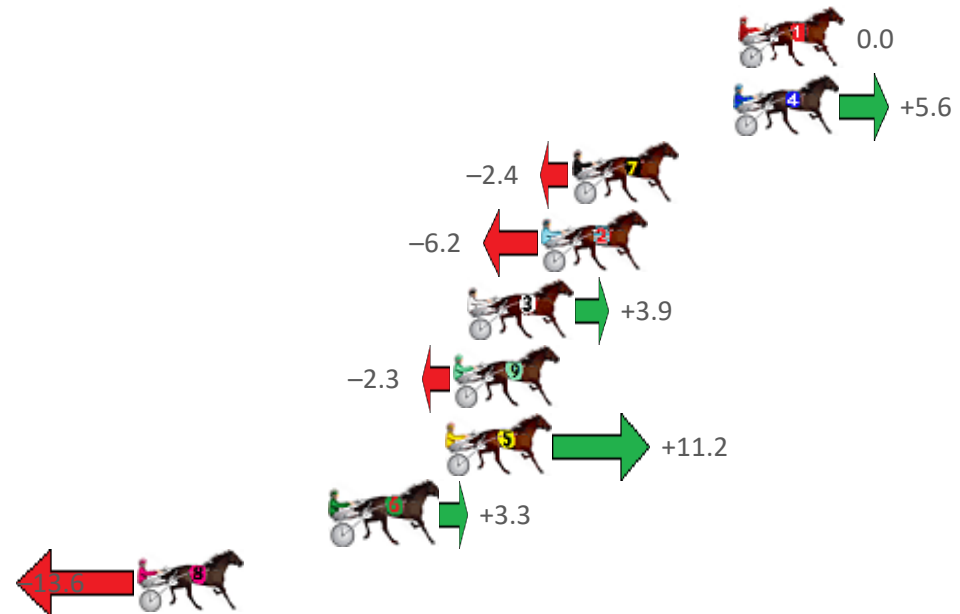

Redcliffe Race 8 Distance 2040m

Thursday, 1 October 2020

Gross Time: 2:35.90 MileRate: 2:03.00 LeadTime: 31.50s First Qtr: 33.40s Second Qtr: 32.80s Third Qtr: 29.70s Fourth Qtr: 28.50s

NoHorse	Plc	Margin	Time	800Time (W)	400 Time (W)
1 TAJIE BABY	1	0.0m	2:35.90	58.20s (0)	28.50s (0)
4 GOALKICKER	2	0.2m	2:35.91	57.79s (1)	28.29s (2)
7 WANJIRU	3	6.6m	2:36.39	58.37s (0)	28.67s (0)
2 TINKA TERROR	4	7.8m	2:36.48	58.65s (1)	28.94s (1)
3 ROCKNTINGIRA	5	10.7m	2:36.70	57.92s (1)	28.39s (1)
9 THE CASUAL GOOSE	6	11.3m	2:36.75	58.37s (0)	28.62s (0)
5 A KERRY MAN	7	11.6m	2:36.77	57.39s (2)	28.78s (2)
6 TAYLOR HOOD	8	16.1m	2:37.11	57.96s (1)	28.76s (2)
8 BETTING BARON	9	23.8m	2:37.68	59.18s (1)	29.62s (1)

Finish Position and metres gained from 800m

Sectionals
Powered by

Home of Australian Harness Sectionals

Get your sectionals delivered to your inbox daily

Check out www.pjdata.com.au

The Racing Queensland Board (trading as Racing Queensland) and provider are not responsible for the completeness or accuracy of any of the information contained herein, and makes no representations about its suitability for any purpose.