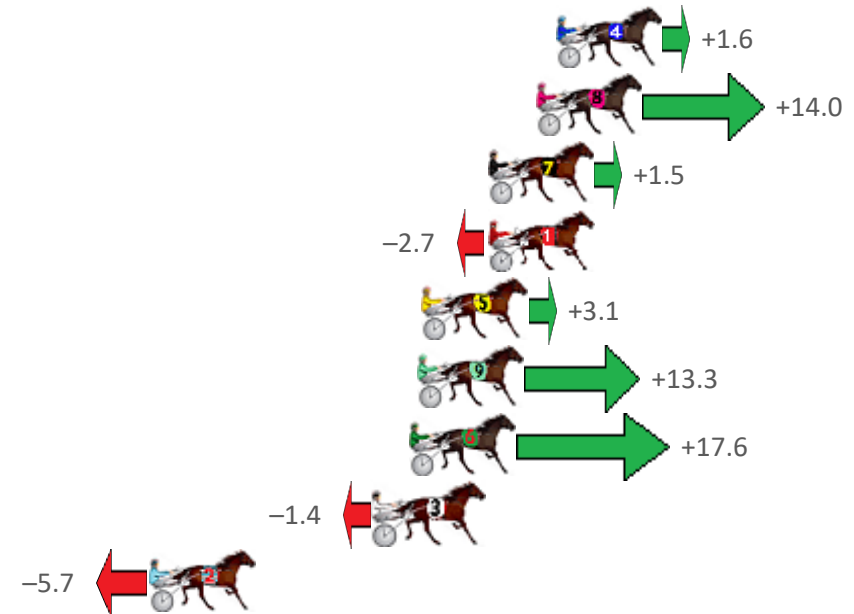

Redcliffe Race 7 Distance 2040m

Thursday, 1 October 2020

Gross Time: 2:31.50 MileRate: 1:59.50 LeadTime: 31.50s First Qtr: 30.20s Second Qtr: 30.60s Third Qtr: 29.30s Fourth Qtr: 29.90s

NoHorse	Plc	Margin	Time	800Time (W)	400 Time (W)
4 DAPPER BESSIE	1	0.0m	2:31.50	59.08s (1)	29.89s (1)
8 ALI DOWNUNDER	2	0.8m	2:31.56	58.17s (1)	28.93s (0)
7 TODAYS HERO	3	2.7m	2:31.71	59.09s (0)	29.77s (0)
1 GIRL ON THE GO	4	2.7m	2:31.71	59.40s (0)	30.10s (0)
5 CONDAFEW	5	5.3m	2:31.92	58.97s (0)	29.65s (0)
9 MONTEREY JACK	6	5.5m	2:31.93	58.22s (2)	29.55s (2)
6 MONTANA EXPRESS	7	5.8m	2:31.95	57.90s (1)	29.23s (1)
3 LETHAL STAR	8	7.2m	2:32.06	59.30s (1)	30.09s (1)
2 ROLLONX	9	16.1m	2:32.76	59.62s (1)	30.40s (1)

Finish Position and metres gained from 800m

Sectionals
Powered by

Home of Australian Harness Sectionals

Get your sectionals delivered to your inbox daily

Check out www.pjdata.com.au

The Racing Queensland Board (trading as Racing Queensland) and provider are not responsible for the completeness or accuracy of any of the information contained herein, and makes no representations about its suitability for any purpose.