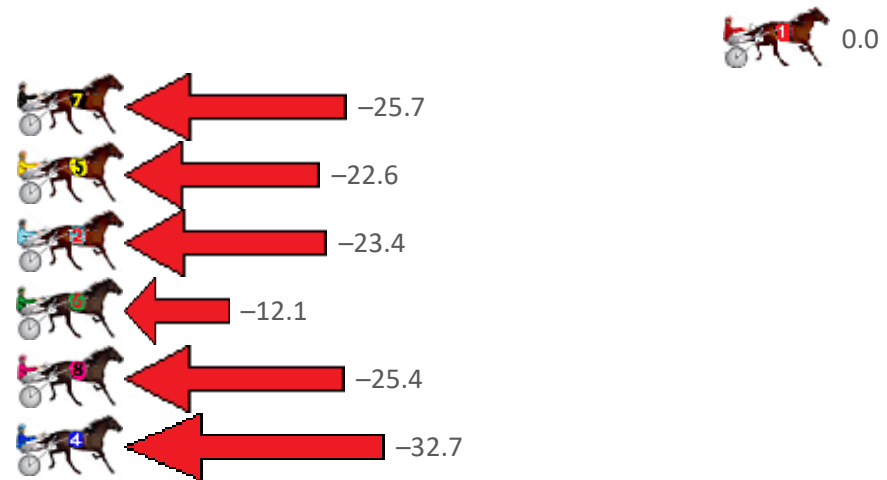

Redcliffe Race 1 Distance 1780m

Thursday, 1 October 2020

Gross Time: 2:10.80 MileRate: 1:58.20 LeadTime: 11.40s First Qtr: 29.80s Second Qtr: 30.90s Third Qtr: 29.10s Fourth Qtr: 29.60s

NoHorse Plc Margin Time 800Time (W) 400 Time (W)

1 BEE GEES BEST	1	0.0m	2:10.80	58.70s	(0)	29.60s	(0)
7 ARKADY	2	34.7m	2:13.49	60.58s	(0)	31.27s	(0)
5 DIEGO DELGADO	3	36.6m	2:13.64	60.35s	(1)	31.26s	(1)
2 STAR OF THE ARTS	4	37.4m	2:13.70	60.41s	(0)	30.97s	(0)
6 ALLSPARK	5	41.9m	2:14.05	59.58s	(0)	31.20s	(1)
8 SWEET SCOOT	6	46.2m	2:14.38	60.55s	(0)	30.64s	(0)
4 ROLLON TWICE	7	57.5m	2:15.26	61.09s	(1)	31.01s	(1)

Finish Position and metres gained from 800m

Sectionals
Powered by

Home of Australian Harness Sectionals

Get your sectionals delivered to your inbox daily

Check out www.pjdata.com.au

The Racing Queensland Board (trading as Racing Queensland) and provider are not responsible for the completeness or accuracy of any of the information contained herein, and makes no representations about its suitability for any purpose.