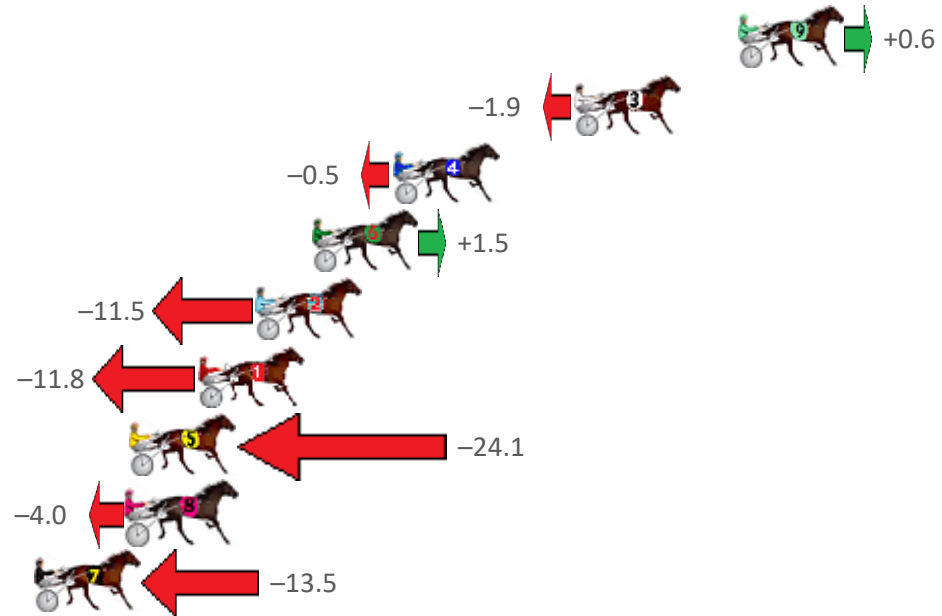

Redcliffe Race 6 Distance 1780m

Thursday, 1 October 2020

Gross Time: 2:10.80 MileRate: 1:58.20 LeadTime: 11.60s First Qtr: 29.30s Second Qtr: 30.20s Third Qtr: 28.90s Fourth Qtr: 30.80s

NoHorse	Plc	Margin	Time	800Time (W)	400 Time (W)
9 MAJOR LUCKY	1	0.0m	2:10.80	59.66s (1)	30.80s (0)
3 DOWNTOWN LUCCA	2	6.5m	2:11.32	59.84s (0)	30.75s (1)
4 TACTFILLY MAGIC	3	13.7m	2:11.90	59.74s (1)	30.61s (2)
6 AROONA	4	16.9m	2:12.16	59.59s (1)	30.46s (1)
2 MISS CATALINA	5	19.1m	2:12.34	60.55s (1)	31.28s (1)
1 ALWAYS AT NIGHT	6	21.4m	2:12.52	60.58s (0)	31.44s (0)
5 RAFFERTY DELIGHTS	7	24.1m	2:12.74	61.49s (0)	32.19s (0)
8 WHATA STRIDE	8	24.2m	2:12.75	60.00s (0)	30.28s (0)
7 BEYOND A SHADOW	9	27.9m	2:13.05	60.70s (0)	31.53s (0)

Finish Position and metres gained from 800m

Sectionals
Powered by

Home of Australian Harness Sectionals

Get your sectionals delivered to your inbox daily

Check out www.pjdata.com.au

The Racing Queensland Board (trading as Racing Queensland) and provider are not responsible for the completeness or accuracy of any of the information contained herein, and makes no representations about its suitability for any purpose.