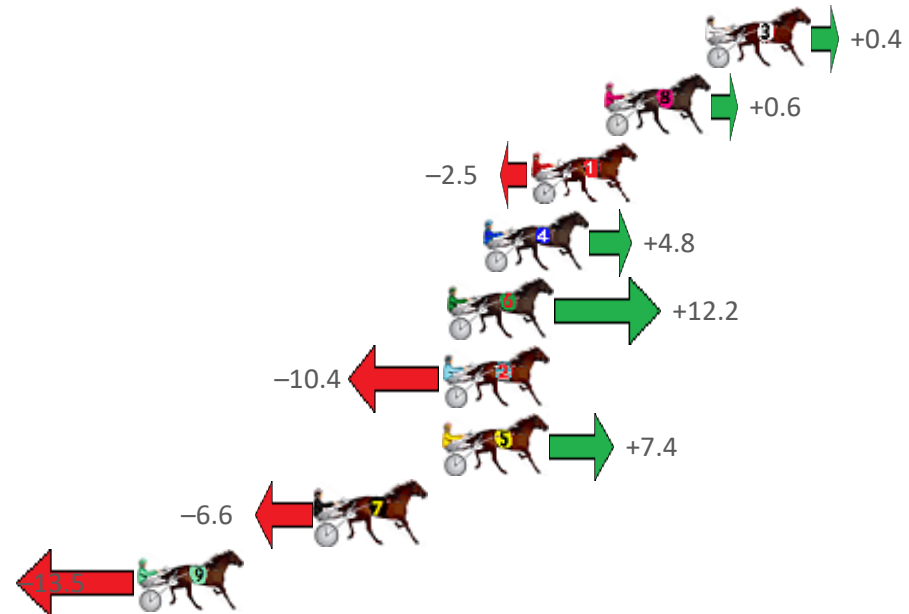

Redcliffe Race 10 Distance 2040m

Thursday, 1 October 2020

Gross Time: 2:34.80 MileRate: 2:02.10 LeadTime: 34.20s First Qtr: 32.80s Second Qtr: 31.30s Third Qtr: 28.00s Fourth Qtr: 28.50s

NoHorse	Plc	Margin	Time	800Time (W)	400 Time (W)
3 DELIGHTFUL MAJOR	1	0.0m	2:34.80	56.47s (1)	28.47s (1)
8 THREO	2	4.0m	2:35.10	56.46s (1)	28.41s (1)
1 ARBIT MAJOR	3	6.9m	2:35.32	56.68s (0)	28.66s (0)
4 SEA HAWKE	4	8.8m	2:35.46	56.16s (1)	28.41s (2)
6 HAVANA MOON	5	10.2m	2:35.56	55.64s (1)	28.22s (2)
2 BET IM SPECIAL	6	10.4m	2:35.58	57.23s (0)	29.24s (0)
5 SAMS A BLAST	7	10.4m	2:35.58	55.98s (1)	28.57s (1)
7 MAKE MINE JOE	8	15.4m	2:35.95	56.96s (0)	28.93s (0)
9 GASMONKEY	9	22.5m	2:36.48	57.45s (1)	29.68s (2)

Finish Position and metres gained from 800m

Sectionals
Powered by

Home of Australian Harness Sectionals

Get your sectionals delivered to your inbox daily

Check out www.pjdata.com.au

The Racing Queensland Board (trading as Racing Queensland) and provider are not responsible for the completeness or accuracy of any of the information contained herein, and makes no representations about its suitability for any purpose.