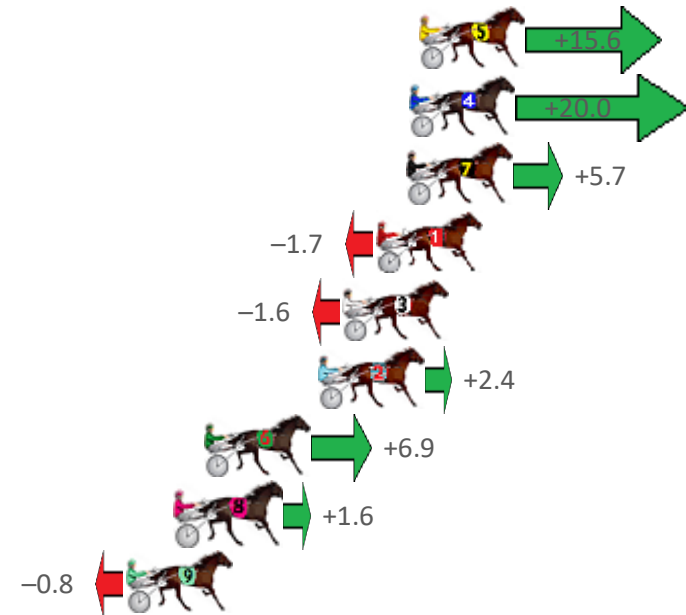

Redcliffe Race 9 Distance 2040m

Thursday, 1 October 2020

Gross Time: 2:33.20 MileRate: 2:00.90 LeadTime: 32.00s First Qtr: 32.50s Second Qtr: 30.40s Third Qtr: 28.20s Fourth Qtr: 30.10s

NoHorse	Plc	Margin	Time	800Time (W)	400 Time (W)
5 SOMEBEACHSOMEGIFT	1	0.0m	2:33.20	57.17s (1)	29.14s (2)
4 JILLIBY JACKPOT	2	0.4m	2:33.23	56.85s (1)	28.80s (1)
7 MISTER COLE	3	0.5m	2:33.24	57.89s (0)	29.76s (0)
1 IMPRESSIVE DIAMOND	4	1.7m	2:33.33	58.42s (0)	30.21s (0)
3 STONE CRACKER	5	3.0m	2:33.44	58.42s (1)	30.32s (1)
2 LANOCH BOY	6	4.0m	2:33.52	58.13s (1)	30.09s (1)
6 ITS ALLABOUT ALICE	7	8.5m	2:33.87	57.80s (0)	29.49s (0)
8 TORQUE IS MY GIRL	8	9.6m	2:33.96	58.18s (0)	29.91s (0)
9 PACIFIC COIN	9	11.6m	2:34.11	58.36s (1)	30.28s (1)

Finish Position and metres gained from 800m

Sectionals
Powered by

Home of Australian Harness Sectionals

Get your sectionals delivered to your inbox daily

Check out www.pjdata.com.au

The Racing Queensland Board (trading as Racing Queensland) and provider are not responsible for the completeness or accuracy of any of the information contained herein, and makes no representations about its suitability for any purpose.