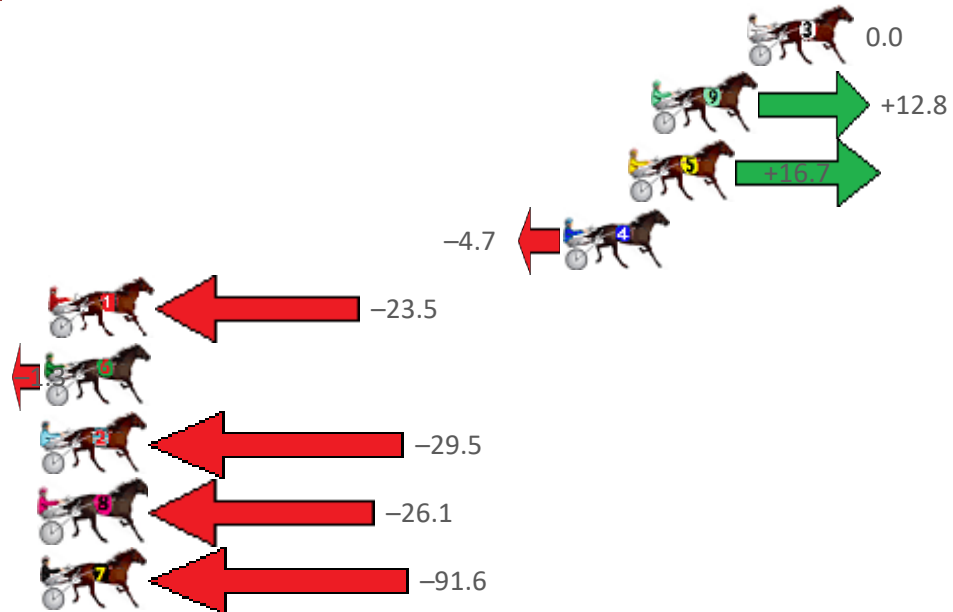

Redcliffe Race 5 Distance 1780m

Thursday, 1 October 2020

Gross Time: 2:10.70 MileRate: 1:58.20 LeadTime: 10.90s First Qtr: 29.90s Second Qtr: 31.00s Third Qtr: 29.60s Fourth Qtr: 29.30s

No	Horse	Plc	Margin	Time	800Time (W)	400 Time (W)
3	IL MAXIMUS	1	0.0m	2:10.70	58.90s (0)	29.30s (0)
9	REGAL NIGHTSHADE	2	3.8m	2:10.99	57.96s (1)	29.36s (2)
5	PRINCE JOY	3	4.7m	2:11.06	57.68s (1)	29.09s (2)
4	NIFTY STUDLEIGH	4	7.3m	2:11.26	59.24s (1)	29.72s (1)
1	GHOST GUM	5	27.7m	2:12.83	60.62s (0)	30.94s (0)
6	ONYAJANS	6	27.9m	2:12.84	59.00s (1)	30.43s (1)
2	IM TOOT	7	36.7m	2:13.52	61.06s (1)	31.16s (0)
8	PITTSWORTH MAN	8	37.9m	2:13.61	60.81s (1)	30.88s (0)
7	JILLIBY GIZMO	9	101.8m	2:18.52	65.61s (0)	35.13s (0)

Finish Position and metres gained from 800m

Sectionals
Powered by

Home of Australian Harness Sectionals

Get your sectionals delivered to your inbox daily

Check out www.pjdata.com.au

The Racing Queensland Board (trading as Racing Queensland) and provider are not responsible for the completeness or accuracy of any of the information contained herein, and makes no representations about its suitability for any purpose.