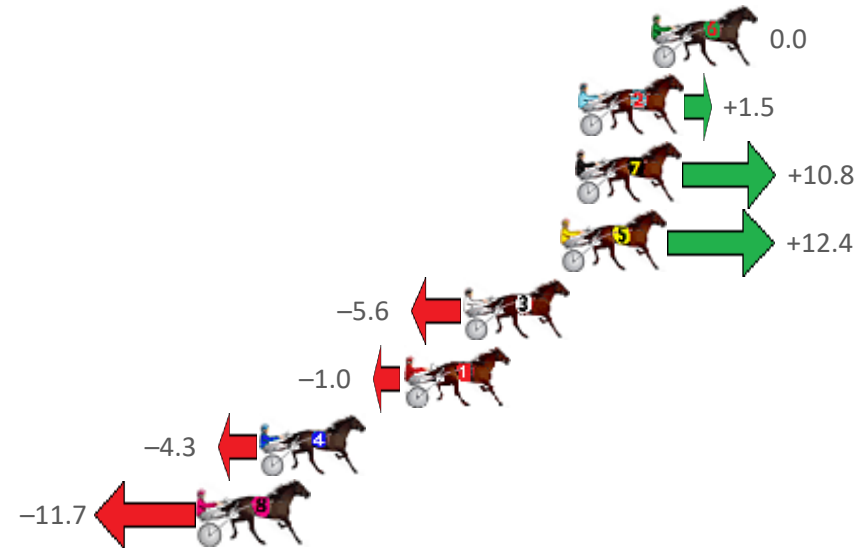

Redcliffe Race 1 Distance 1780m

Thursday, 22 October 2020

Gross Time: 2:10.10 MileRate: 1:57.60 LeadTime: 11.60s First Qtr: 29.30s Second Qtr: 31.00s Third Qtr: 28.70s Fourth Qtr: 29.50s

No	Horse	Plc	Margin	Time	800Time (W)	400 Time (W)
6	HUNTAWAY	1	0.0m	2:10.10	58.20s (0)	29.50s (0)
2	ASHLEE NITRO	2	2.9m	2:10.32	58.09s (0)	29.33s (0)
7	MISTER FINNIGAN	3	3.0m	2:10.33	57.42s (0)	28.63s (0)
5	GOALKICKER	4	3.6m	2:10.38	57.30s (1)	28.49s (1)
3	BARA JAYLA	5	7.4m	2:10.67	58.61s (1)	29.75s (1)
1	RAFFERTY DELIGHTS	6	9.8m	2:10.86	58.27s (0)	29.46s (0)
4	JAMAICAN RESORT	7	15.5m	2:11.30	58.51s (1)	29.67s (1)
8	PILOT PETE	8	17.9m	2:11.48	59.05s (1)	30.18s (1)

Finish Position and metres gained from 800m

Sectionals
Powered by

Home of Australian Harness Sectionals

Get your sectionals delivered to your inbox daily

Check out www.pjdata.com.au

The Racing Queensland Board (trading as Racing Queensland) and provider are not responsible for the completeness or accuracy of any of the information contained herein, and makes no representations about its suitability for any purpose.