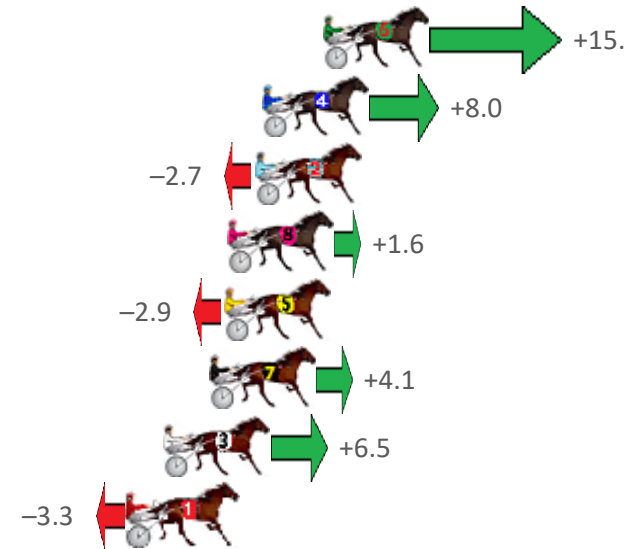

Redcliffe Race 4 Distance 1780m

Thursday, 22 October 2020

Gross Time: 2:12.50 MileRate: 1:59.80 LeadTime: 11.40s First Qtr: 30.40s Second Qtr: 31.30s Third Qtr: 29.90s Fourth Qtr: 29.50s

NoHorse	Plc	Margin	Time	800Time (W)	400 Time (W)
6 MICHAELS DESIRE	1	0.0m	2:12.50	58.28s (1)	28.49s (2)
4 NIGHT NINJA	2	2.4m	2:12.69	58.81s (1)	29.02s (2)
2 GUTS	3	2.7m	2:12.71	59.60s (0)	29.70s (0)
8 ROBINMEGOOD	4	3.8m	2:12.79	59.28s (1)	29.41s (1)
5 SIXPENNY RED	5	3.9m	2:12.80	59.61s (1)	29.74s (1)
7 WAVEDANCER	6	4.5m	2:12.85	59.10s (0)	29.20s (0)
3 PITTSWORTH MAN	7	6.3m	2:12.99	58.92s (0)	28.99s (0)
1 NON PASSARE	8	7.7m	2:13.10	59.64s (0)	29.74s (0)

Finish Position and metres gained from 800m

Sectionals
Powered by

Home of Australian Harness Sectionals

Get your sectionals delivered to your inbox daily

Check out www.pjdata.com.au

The Racing Queensland Board (trading as Racing Queensland) and provider are not responsible for the completeness or accuracy of any of the information contained herein, and makes no representations about its suitability for any purpose.