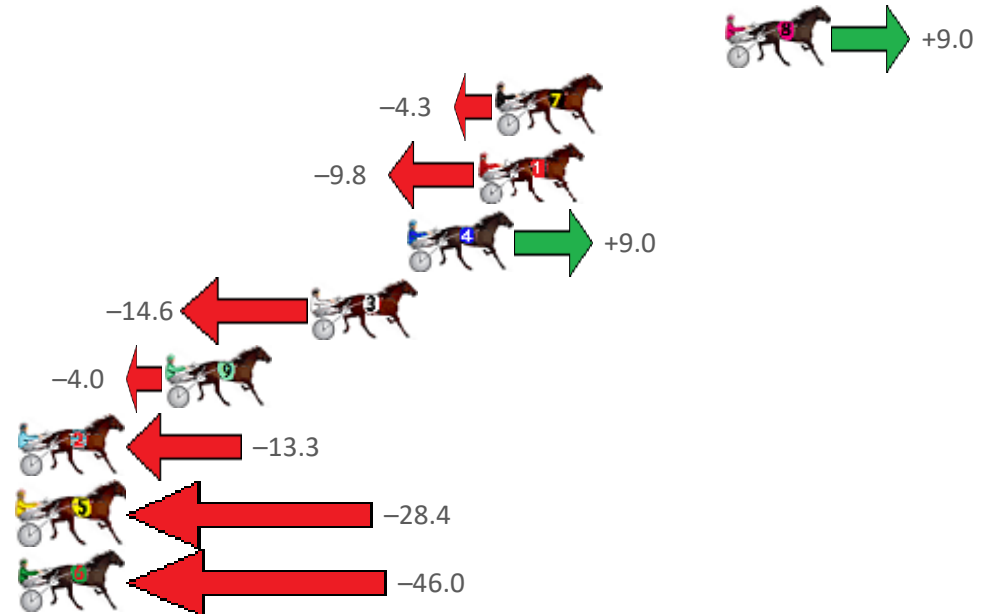

Redcliffe Race 2 Distance 1780m

Thursday, 22 October 2020

Gross Time: 2:13.80 MileRate: 2:01.00 LeadTime: 11.90s First Qtr: 32.00s Second Qtr: 30.20s Third Qtr: 29.40s Fourth Qtr: 30.30s

NoHorse	Plc	Margin	Time	800Time (W)	400 Time (W)
8 SHEZ GOT BLING	1	0.0m	2:13.80	59.03s (0)	29.65s (1)
7 HOLLIE	2	9.1m	2:14.52	60.02s (0)	30.65s (0)
1 ELLE JAY	3	9.8m	2:14.58	60.43s (0)	31.04s (0)
4 ROCK THE HOUSE	4	12.6m	2:14.80	59.03s (1)	29.94s (3)
3 WHATA REACTOR	5	16.4m	2:15.10	60.78s (1)	31.23s (1)
9 THANKHEAVNFORGIRLS	6	22.2m	2:15.56	60.00s (0)	30.56s (1)
2 SHEMOZZLE	7	29.9m	2:16.17	60.69s (1)	31.06s (2)
5 EVERY THINGS ROSEY	8	42.0m	2:17.13	61.81s (0)	32.21s (0)
6 DONTCH SEE IT	9	53.8m	2:18.07	63.11s (1)	33.28s (1)

Finish Position and metres gained from 800m

Sectionals
Powered by

Home of Australian Harness Sectionals

Get your sectionals delivered to your inbox daily

Check out www.pjdata.com.au

The Racing Queensland Board (trading as Racing Queensland) and provider are not responsible for the completeness or accuracy of any of the information contained herein, and makes no representations about its suitability for any purpose.