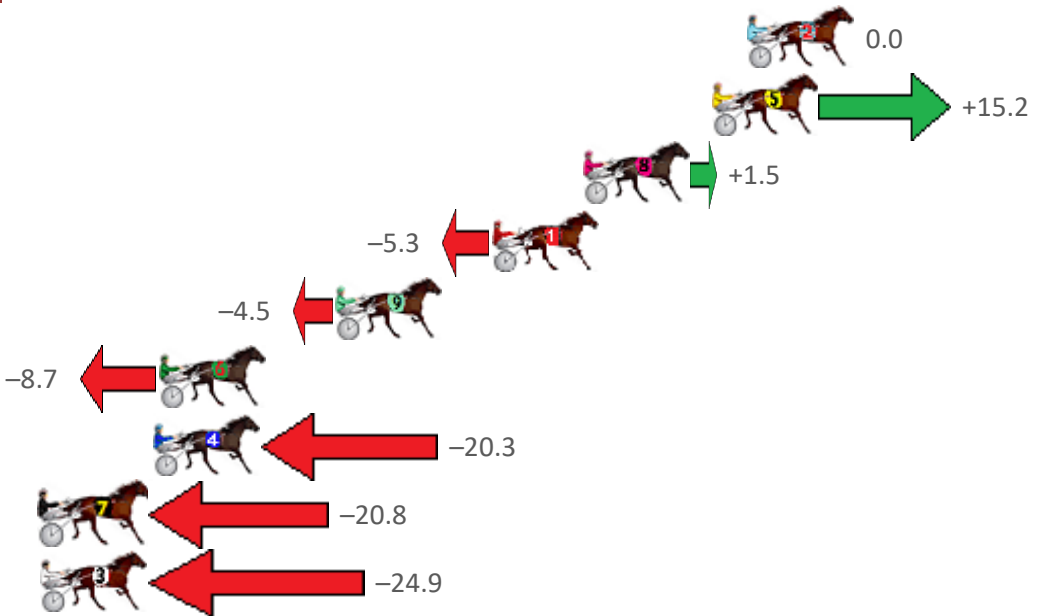

Redcliffe Race 7 Distance 2040m

Thursday, 22 October 2020

Gross Time: 2:29.40 MileRate: 1:57.80 LeadTime: 32.00s First Qtr: 30.80s Second Qtr: 29.90s Third Qtr: 28.50s Fourth Qtr: 28.20s

NoHorse	Plc	Margin	Time	800Time (W)	400 Time (W)
2 TORQUE ONETWOTHRE	1	0.0m	2:29.40	56.70s (0)	28.20s (0)
5 ALI DOWNUNDER	2	1.4m	2:29.50	55.63s (1)	27.63s (2)
8 MOLLYS SECRET	3	6.5m	2:29.88	56.59s (1)	28.38s (2)
1 MONTEREY JACK	4	10.1m	2:30.15	57.07s (0)	28.40s (0)
9 IDEAL TIGER	5	16.3m	2:30.61	57.02s (2)	28.87s (3)
6 A KERRY MAN	6	23.3m	2:31.13	57.31s (0)	28.68s (0)
4 BIG IN AMERICA	7	23.5m	2:31.14	58.13s (1)	29.37s (1)
7 DONNY JONES	8	31.2m	2:31.71	58.17s (0)	29.53s (0)
3 DEADLY ROCKER	9	46.9m	2:32.88	58.45s (1)	30.16s (1)

Finish Position and metres gained from 800m

Sectionals
Powered by

Home of Australian Harness Sectionals

Get your sectionals delivered to your inbox daily

Check out www.pjdata.com.au

The Racing Queensland Board (trading as Racing Queensland) and provider are not responsible for the completeness or accuracy of any of the information contained herein, and makes no representations about its suitability for any purpose.