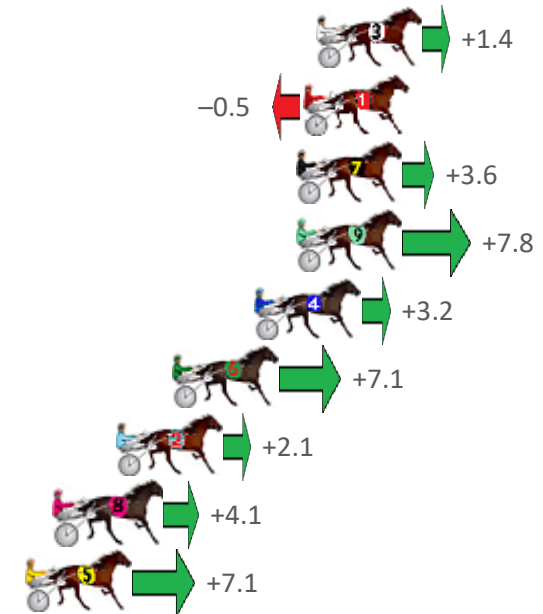

Redcliffe Race 8 Distance 1780m

Thursday, 22 October 2020

Gross Time: 2:12.50 MileRate: 1:59.80 LeadTime: 11.00s First Qtr: 31.00s Second Qtr: 31.80s Third Qtr: 30.20s Fourth Qtr: 28.50s

NoHorse	Plc	Margin	Time	800Time (W)	400 Time (W)
3 WICKED AZZ	1	0.0m	2:12.50	58.60s (1)	28.37s (1)
1 MISTER HART	2	0.5m	2:12.54	58.74s (0)	28.54s (0)
7 ROGER THAT	3	0.8m	2:12.56	58.44s (0)	28.24s (0)
9 OUR LITTLE DIGGER	3	0.8m	2:12.56	58.13s (0)	27.93s (0)
4 JEROSH	5	2.4m	2:12.68	58.47s (1)	28.23s (1)
6 BURMACH	6	5.7m	2:12.93	58.18s (0)	28.05s (1)
2 JUSTA DALE	7	7.9m	2:13.09	58.55s (1)	28.38s (2)
8 WEEDONS EXPRESS	8	10.3m	2:13.27	58.40s (1)	28.18s (2)
5 OUR UNCLE ALAN	9	11.5m	2:13.36	58.18s (1)	27.90s (0)

Finish Position and metres gained from 800m

Sectionals
Powered by

Home of Australian Harness Sectionals

Get your sectionals delivered to your inbox daily

Check out www.pjdata.com.au

The Racing Queensland Board (trading as Racing Queensland) and provider are not responsible for the completeness or accuracy of any of the information contained herein, and makes no representations about its suitability for any purpose.