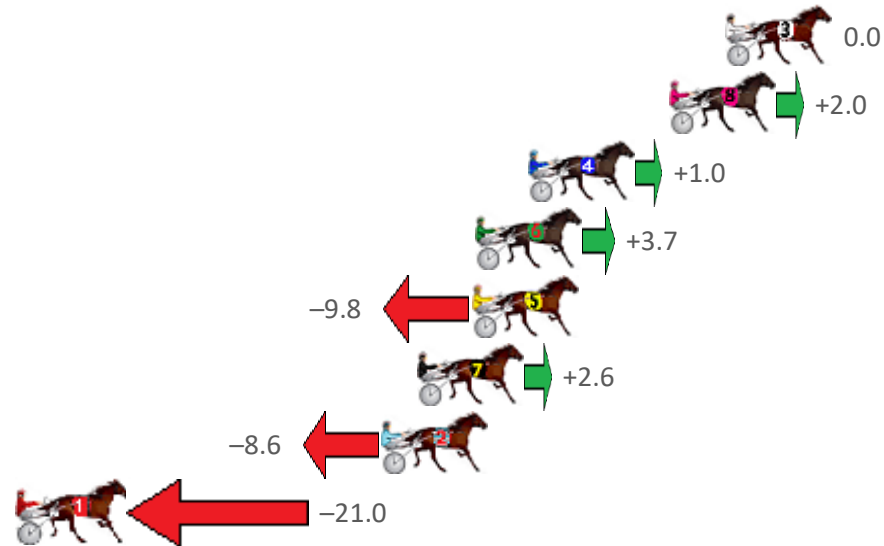

Redcliffe Race 5 Distance 1780m

Thursday, 22 October 2020

Gross Time: 2:12.00 MileRate: 1:59.40 LeadTime: 11.30s First Qtr: 30.00s Second Qtr: 31.60s Third Qtr: 28.90s Fourth Qtr: 30.20s

NoHorse	Plc	Margin	Time	800Time (W)	400 Time (W)
3 VIEWBYTHEROCK	1	0.0m	2:12.00	59.10s (0)	30.20s (0)
8 PACIFIC COIN	2	2.2m	2:12.17	58.95s (1)	29.88s (2)
4 ONYAJANS	3	7.8m	2:12.62	59.03s (1)	29.99s (1)
6 STONE CRACKER	4	9.9m	2:12.78	58.83s (1)	30.42s (3)
5 WANJIRU	5	10.0m	2:12.79	59.82s (1)	30.71s (1)
7 ROWDYS ACE	6	12.2m	2:12.96	58.91s (0)	29.88s (1)
2 APACHE WIND	7	13.6m	2:13.08	59.73s (0)	30.70s (0)
1 IM TOOT	8	31.2m	2:14.47	60.64s (0)	31.40s (0)

Finish Position and metres gained from 800m

Sectionals
Powered by

Home of Australian Harness Sectionals

Get your sectionals delivered to your inbox daily

Check out www.pjdata.com.au

The Racing Queensland Board (trading as Racing Queensland) and provider are not responsible for the completeness or accuracy of any of the information contained herein, and makes no representations about its suitability for any purpose.