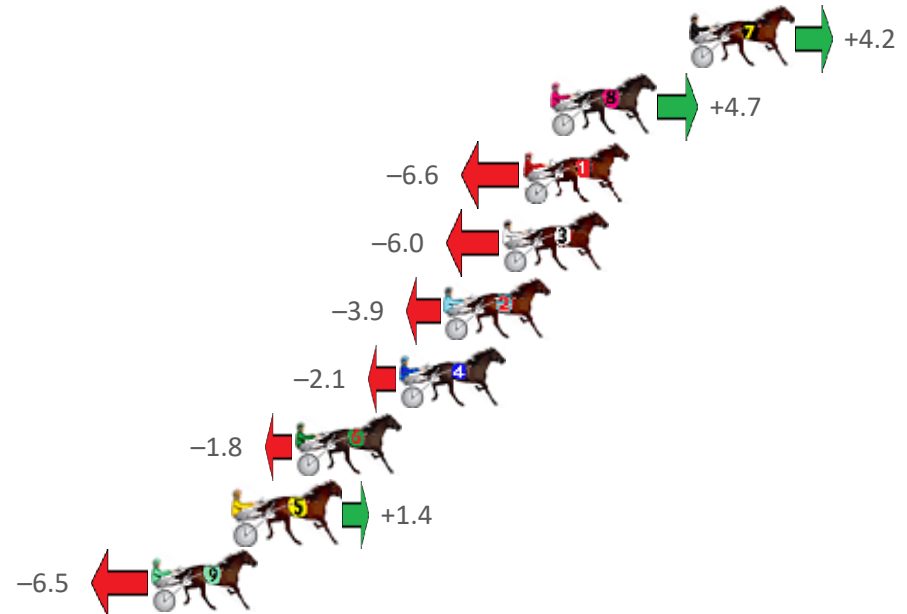

Redcliffe Race 6 Distance 1780m

Thursday, 22 October 2020

Gross Time: 2:16.40 MileRate: 2:03.30 LeadTime: 12.10s First Qtr: 32.90s Second Qtr: 32.80s Third Qtr: 30.00s Fourth Qtr: 28.60s

NoHorse	Plc	Margin	Time	800Time (W)	400 Time (W)
7 WILLSINTOWN	1	0.0m	2:16.40	58.29s (0)	28.32s (0)
8 NEWMERELLA MOLLY	2	5.5m	2:16.81	58.26s (1)	28.71s (2)
1 SHEZALUCKYLADY	3	6.6m	2:16.90	59.08s (0)	29.07s (0)
3 ALWAYS AT NIGHT	4	7.4m	2:16.96	59.04s (1)	28.97s (1)
2 CARIBBEAN ROCKET	5	9.7m	2:17.13	58.88s (1)	28.82s (1)
4 FORBIDDEN FEELINGS	6	11.5m	2:17.26	58.75s (0)	28.75s (0)
6 DARBY BRIGHTS	7	15.6m	2:17.57	58.73s (0)	28.91s (1)
5 LITTLE ARROWS	8	18.0m	2:17.75	58.50s (1)	28.80s (2)
9 STUDLEIGH WILL	9	21.3m	2:18.00	59.07s (1)	29.37s (2)

Finish Position and metres gained from 800m

Sectionals
Powered by

Home of Australian Harness Sectionals

Get your sectionals delivered to your inbox daily

Check out www.pjdata.com.au

The Racing Queensland Board (trading as Racing Queensland) and provider are not responsible for the completeness or accuracy of any of the information contained herein, and makes no representations about its suitability for any purpose.