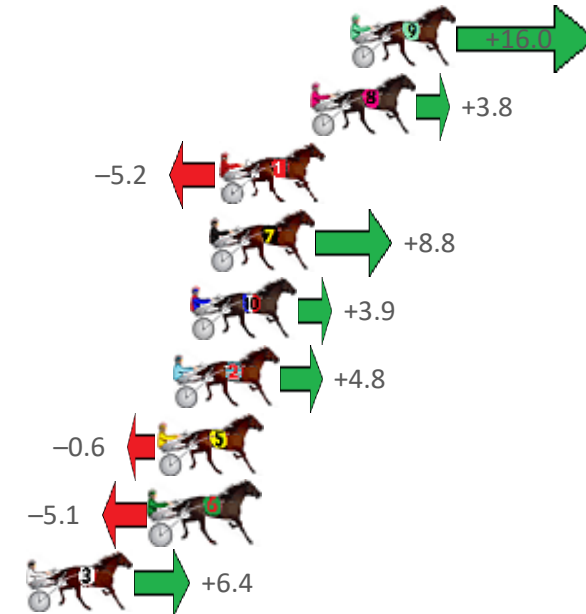

Albion Park Race 6 Distance 1660m

Saturday, 7 November 2020

Gross Time: 1:59.60 MileRate: 1:55.90 LeadTime: 3.40s First Qtr: 28.50s Second Qtr: 31.40s Third Qtr: 28.40s Fourth Qtr: 27.90s

NoHorse	Plc	Margin	Time	800Time (W)	400 Time (W)
9 MILLWOOD TILLY	1	0.0m	1:59.60	55.18s (1)	27.62s (2)
8 MADAMOISELLE JUJON	2	1.6m	1:59.72	56.03s (0)	27.69s (0)
1 KOTARE ELITE	3	5.2m	1:59.98	56.66s (0)	28.26s (0)
7 CORSINI	4	5.6m	2:00.01	55.68s (0)	27.26s (0)
10 LOOKING FABULOUS	5	6.3m	2:00.06	56.03s (0)	27.67s (0)
2 GOALKICKER	6	7.0m	2:00.11	55.96s (1)	27.71s (2)
5 MISS KEESHA	7	7.6m	2:00.16	56.34s (1)	28.04s (1)
6 MACH TORQUE	8	7.9m	2:00.18	56.66s (1)	28.39s (1)
3 BARA JAYLA	9	12.8m	2:00.54	55.85s (0)	27.62s (1)

Finish Position and metres gained from 800m

Sectionals
Powered by

PJ HARNESS ANALYSER **NEW**

Learn the power of sectionals

Check us out at www.pjdata.com.au

The Racing Queensland Board (trading as Racing Queensland) and provider are not responsible for the completeness or accuracy of any of the information contained herein, and makes no representations about its suitability for any purpose.