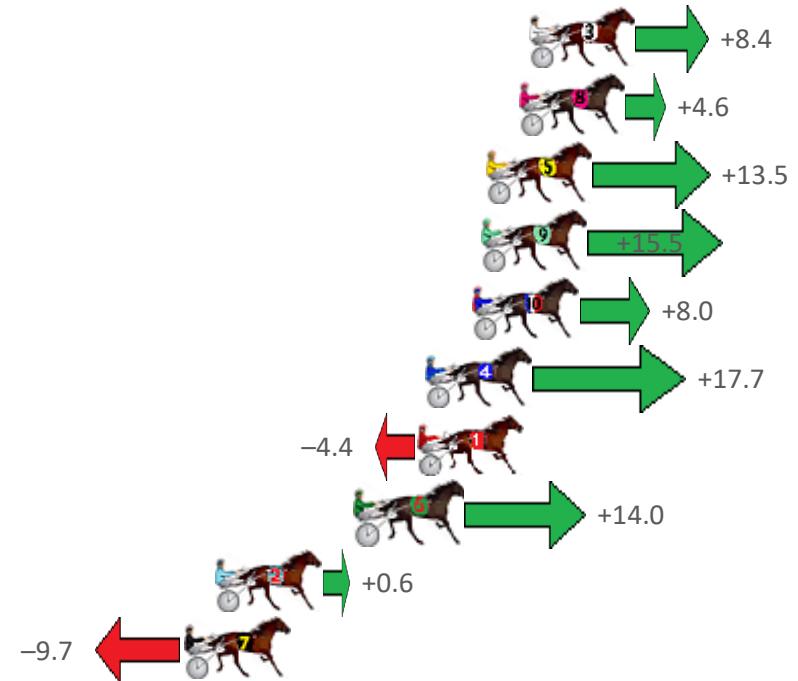

Albion Park Race 5 Distance 2138m

Saturday, 7 November 2020

Gross Time: 2:33.60 MileRate: 1:55.60 LeadTime: 37.20s First Qtr: 29.20s Second Qtr: 29.60s Third Qtr: 28.50s Fourth Qtr: 29.10s

NoHorse	Plc	Margin	Time	800Time (W)	400 Time (W)
3 JOHNNY WHITE	1	0.0m	2:33.60	57.00s (1)	28.87s (2)
8 SPARKLING CULLECT	2	0.4m	2:33.63	57.27s (0)	28.81s (0)
5 DREAM TO SHARE	3	1.7m	2:33.73	56.63s (0)	28.56s (1)
9 SAM IS PERFECTION	4	1.9m	2:33.75	56.49s (1)	28.27s (2)
10 STOMPPEM	5	2.2m	2:33.77	57.03s (0)	28.59s (0)
4 CLASSIE AMERICAN	6	4.1m	2:33.91	56.33s (1)	28.14s (1)
1 FEELINGFORARAINBOW	7	4.4m	2:33.94	57.92s (0)	29.42s (0)
6 DAPPER	8	6.8m	2:34.12	56.60s (0)	28.41s (0)
2 SIR JULIAN	9	12.4m	2:34.55	57.56s (1)	29.33s (2)
7 HANDSOME HERO	10	13.7m	2:34.65	58.29s (1)	29.82s (1)

Finish Position and metres gained from 800m

Sectionals
Powered by

PJ HARNESS ANALYSER **NEW**

Learn the power of sectionals

Check us out at www.pjdata.com.au

The Racing Queensland Board (trading as Racing Queensland) and provider are not responsible for the completeness or accuracy of any of the information contained herein, and makes no representations about its suitability for any purpose.