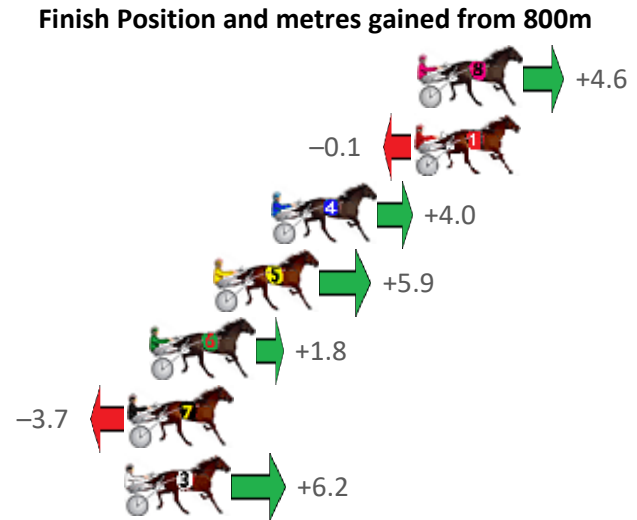

# Albion Park Race 8 Distance 1660m

Saturday, 7 November 2020

Gross Time: 1:56.90 MileRate: 1:53.30 LeadTime: 3.40s First Qtr: 27.60s Second Qtr: 30.30s Third Qtr: 27.40s Fourth Qtr: 28.20s

NoHorse	Plc	Margin	Time	800Time (W)	400 Time (W)
8 GODDESS JUJON	1	0.0m	1:56.90	55.28s (0)	27.88s (0)
1 FEEL LIKE DANCIN	2	0.1m	1:56.91	55.61s (0)	28.21s (0)
4 TACT BESS	3	5.8m	1:57.33	55.32s (0)	27.88s (0)
5 HUNZA VALLEY	4	8.1m	1:57.50	55.19s (0)	27.60s (0)
6 WITH THE BAND	5	10.6m	1:57.69	55.48s (1)	28.02s (1)
7 POWER SURGE	6	11.5m	1:57.75	55.86s (1)	28.40s (1)
3 JOANNIES GIRL	7	11.6m	1:57.76	55.17s (1)	27.74s (1)