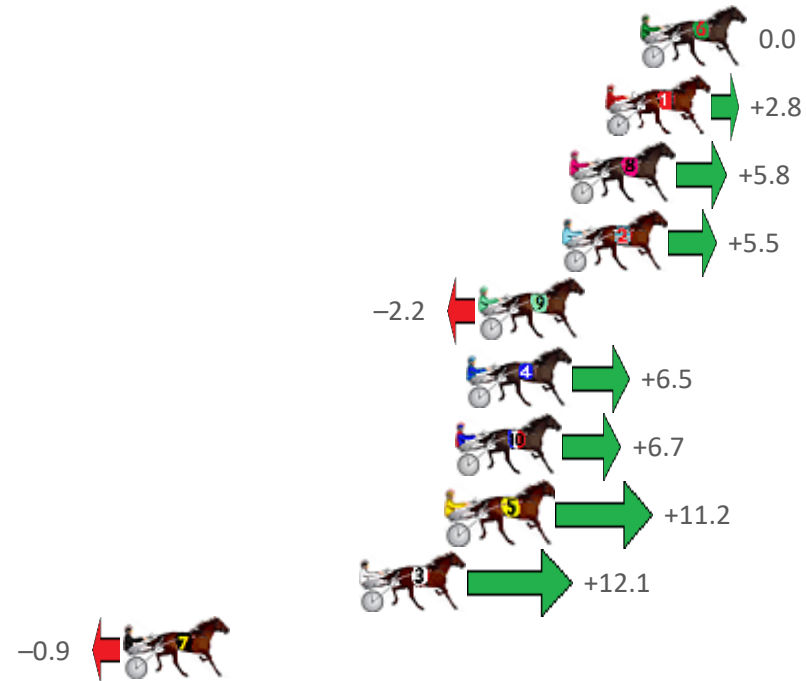

Albion Park Race 4 Distance 1660m

Saturday, 7 November 2020

Gross Time: 1:58.00 MileRate: 1:54.40 LeadTime: 3.30s First Qtr: 27.50s Second Qtr: 31.10s Third Qtr: 27.80s Fourth Qtr: 28.30s

NoHorse	Plc	Margin	Time	800Time (W)	400 Time (W)
6 NURBURGRING	1	0.0m	1:58.00	56.10s (0)	28.30s (0)
1 PARAVANI	2	1.4m	1:58.10	55.90s (0)	28.07s (0)
8 CAUTIVAR	3	2.8m	1:58.21	55.70s (0)	27.85s (0)
2 HEZA BROMAC	4	3.1m	1:58.23	55.72s (1)	27.98s (1)
9 KINGOFTHESTARS	5	6.4m	1:58.48	56.25s (1)	28.54s (1)
4 PSYCHEDELIC	6	6.9m	1:58.51	55.65s (1)	27.96s (1)
10 ARBIT MAJOR	7	7.3m	1:58.54	55.63s (0)	27.79s (0)
5 EL GRAN SENOR	8	7.6m	1:58.57	55.32s (1)	27.54s (1)
3 BREACH THE BEACH	9	11.1m	1:58.83	55.26s (1)	27.41s (1)
7 IM COMPLIANT	10	20.5m	1:59.52	56.16s (0)	28.18s (0)

Finish Position and metres gained from 800m

Sectionals
Powered by

PJ HARNESS ANALYSER **NEW**

Learn the power of sectionals

Check us out at www.pjdata.com.au

The Racing Queensland Board (trading as Racing Queensland) and provider are not responsible for the completeness or accuracy of any of the information contained herein, and makes no representations about its suitability for any purpose.