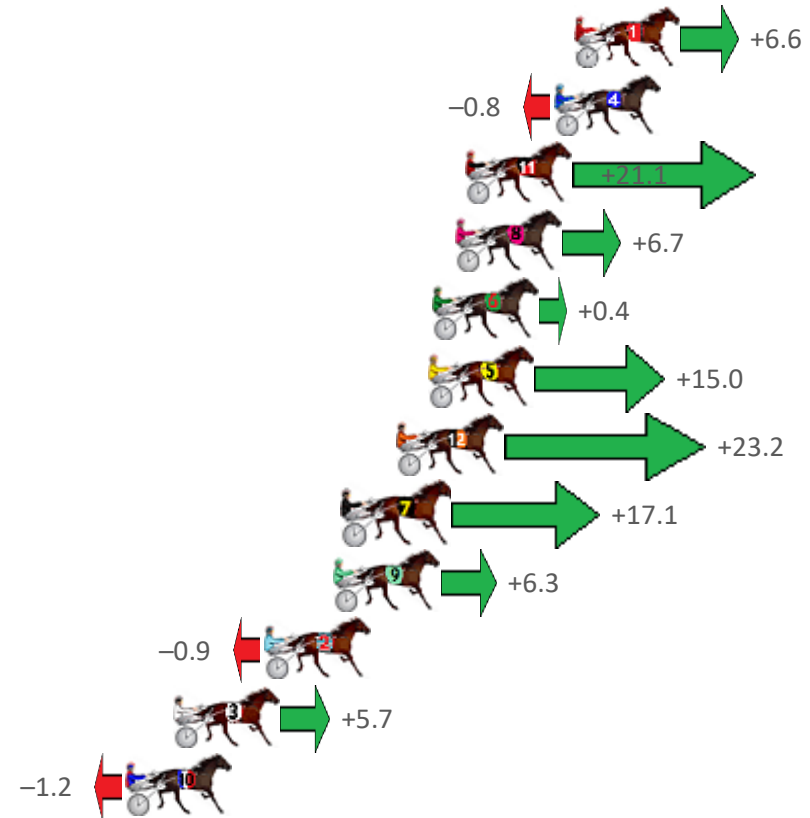

Albion Park Race 1 Distance 2138m

Saturday, 7 November 2020

Gross Time: 2:33.70 MileRate: 1:55.70 LeadTime: 37.10s First Qtr: 29.10s Second Qtr: 29.90s Third Qtr: 28.10s Fourth Qtr: 29.50s

NoHorse	Plc	Margin	Time	800Time (W)	400 Time (W)
1 SPEEDY DOMINIC	1	0.0m	2:33.70	57.13s (0)	29.18s (0)
4 THEARTOFINFUSION	2	0.8m	2:33.76	57.66s (0)	29.56s (0)
11 GOTTA MOMENT	3	4.3m	2:34.03	56.09s (1)	28.16s (1)
8 TRUE CONFESSIONS	4	4.7m	2:34.06	57.12s (0)	29.21s (0)
6 B MAC C	5	5.6m	2:34.13	57.57s (1)	29.63s (1)
5 LA SAFRON	6	5.8m	2:34.15	56.53s (1)	28.62s (1)
12 INNER LIGHT	7	7.0m	2:34.24	55.94s (1)	28.00s (1)
7 HAVING THE FAITH	8	9.1m	2:34.40	56.38s (0)	28.42s (0)
9 PACIFIC COIN	9	9.5m	2:34.43	57.15s (1)	29.24s (1)
2 CONVAIR HUSTLER	10	12.3m	2:34.65	57.66s (1)	29.77s (1)
3 BLUE MOON RISING	11	15.9m	2:34.93	57.19s (0)	29.26s (0)
10 EARL JUJON	12	17.8m	2:35.08	57.69s (0)	29.73s (0)

Finish Position and metres gained from 800m

Sectionals
Powered by

PJ HARNESS ANALYSER **NEW**

Learn the power of sectionals

Check us out at www.pjdata.com.au

The Racing Queensland Board (trading as Racing Queensland) and provider are not responsible for the completeness or accuracy of any of the information contained herein, and makes no representations about its suitability for any purpose.