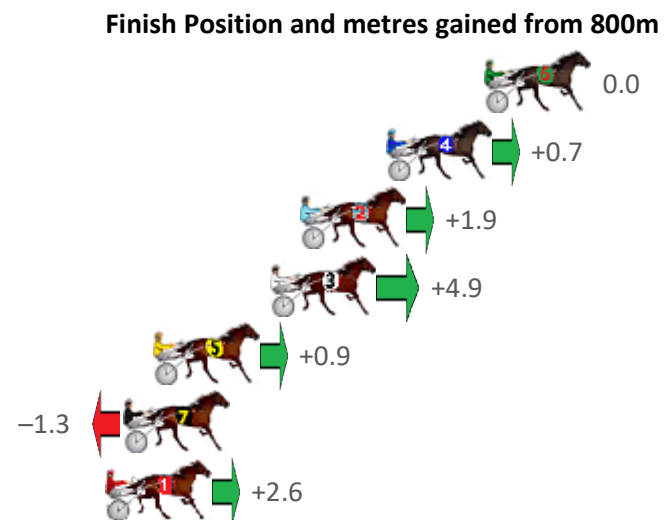

Albion Park Race 7 Distance 1660m

Saturday, 7 November 2020

Gross Time: 1:56.90 MileRate: 1:53.30 LeadTime: 3.40s First Qtr: 27.30s Second Qtr: 29.90s Third Qtr: 29.00s Fourth Qtr: 27.30s

NoHorse	Plc	Margin	Time	800Time (W)	400 Time (W)
6 ONE CHANGE	1	0.0m	1:56.90	56.30s (0)	27.30s (0)
4 BOMBADIER JUJON	2	3.9m	1:57.18	56.25s (0)	27.28s (0)
2 SOHO TSUNAMI	3	7.3m	1:57.42	56.17s (0)	27.20s (0)
3 VENUS JUJON	4	8.5m	1:57.51	55.96s (0)	26.93s (0)
5 DOUBLE OR NOTHING	5	13.1m	1:57.84	56.24s (1)	27.86s (1)
7 GOVERNOR JUJON	6	14.3m	1:57.93	56.39s (2)	27.23s (1)
1 MATAU JESS	7	15.0m	1:57.98	56.12s (0)	27.67s (1)

Sectionals
Powered by

PJ HARNESS ANALYSER **NEW**

Learn the power of sectionals

Check us out at www.pjdata.com.au

The Racing Queensland Board (trading as Racing Queensland) and provider are not responsible for the completeness or accuracy of any of the information contained herein, and makes no representations about its suitability for any purpose.