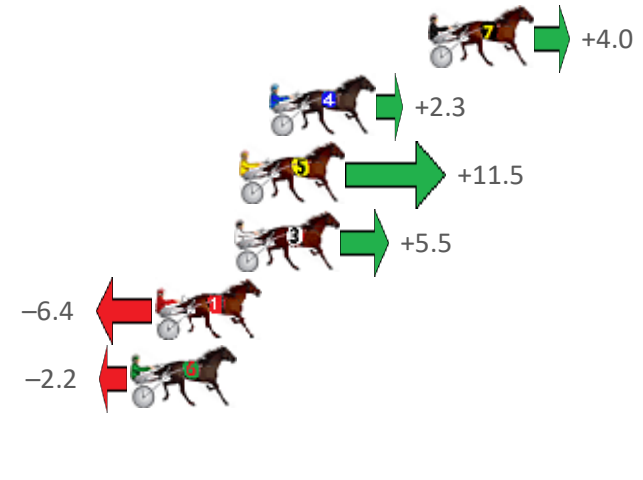

Albion Park Race 9 Distance 2138m

Saturday, 7 November 2020

Gross Time: 2:32.40 MileRate: 1:54.70 LeadTime: 36.80s First Qtr: 29.80s Second Qtr: 30.50s Third Qtr: 27.80s Fourth Qtr: 27.50s

NoHorse	Plc	Margin	Time	800Time (W)	400 Time (W)
7 COLT THIRTY ONE	1	0.0m	2:32.40	55.03s (1)	27.39s (1)
4 WATCH PULP FICTION	2	6.3m	2:32.86	55.14s (1)	27.49s (1)
5 FAME ASSURED	3	7.5m	2:32.94	54.51s (1)	26.91s (1)
3 LILAC FLASH	4	7.7m	2:32.96	54.92s (1)	27.25s (1)
1 SUBTLE DELIGHT	5	10.8m	2:33.18	55.74s (0)	27.91s (0)
6 ROCK WITH SAM	6	11.8m	2:33.25	55.45s (0)	27.61s (0)
2 MAYWYNS BEST	7	21.7m	2:33.97	56.79s (0)	28.98s (0)

Finish Position and metres gained from 800m

Sectionals
Powered by

PJ HARNESS ANALYSER **NEW**

Learn the power of sectionals

Check us out at www.pjdata.com.au

The Racing Queensland Board (trading as Racing Queensland) and provider are not responsible for the completeness or accuracy of any of the information contained herein, and makes no representations about its suitability for any purpose.