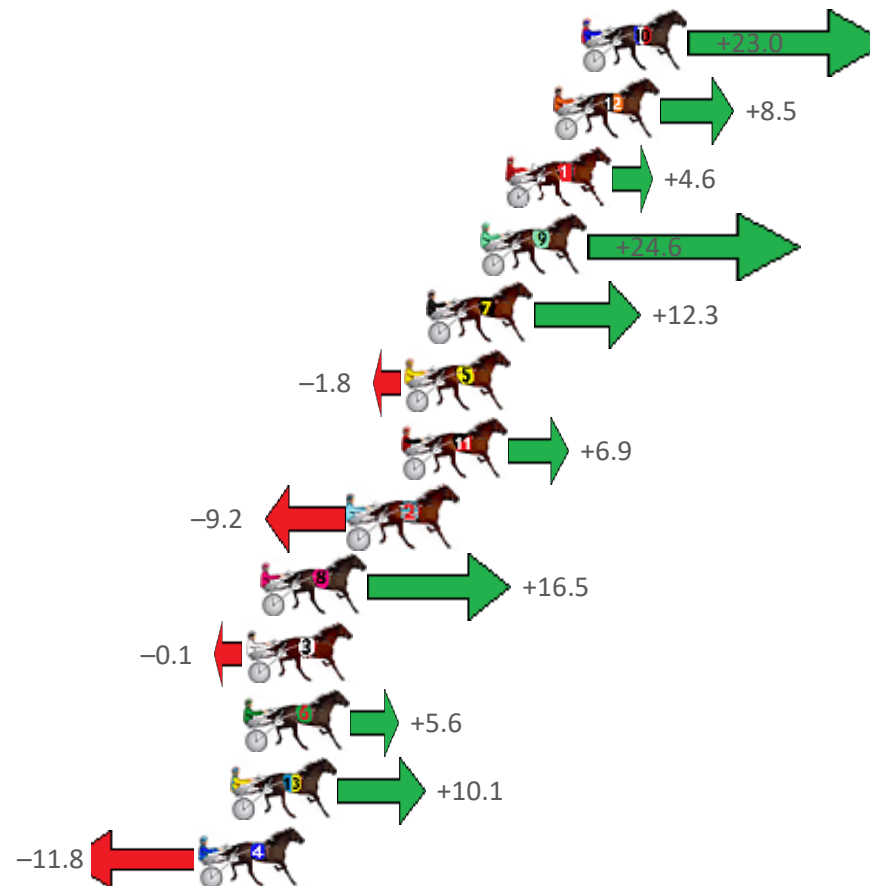

Albion Park Race 10 Distance 2647m

Saturday, 7 November 2020

Gross Time: 3:23.80 MileRate: 2:03.00 LeadTime: 83.90s First Qtr: 30.00s Second Qtr: 30.80s Third Qtr: 29.40s Fourth Qtr: 29.70s

NoHorse	Plc	Margin	Time	800Time (W)	400 Time (W)
10 MAJESTIC SIMON	1	0.0m	3:23.80	57.41s (1)	29.21s (2)
12 WEE MAN TROUBLE	2	1.1m	3:23.89	58.48s (0)	29.16s (0)
1 JEDDY R YA READY	3	3.0m	3:24.03	58.76s (1)	29.48s (1)
9 GREG THE GREAT	4	4.0m	3:24.11	57.29s (1)	29.08s (2)
7 SIR FAHRENHEIT	5	6.1m	3:24.27	58.20s (1)	29.07s (1)
5 MELPARK MAGIC	6	7.0m	3:24.34	59.23s (0)	29.91s (0)
11 NORTHERN MUSCLE	7	7.1m	3:24.35	58.59s (0)	29.29s (0)
2 AVEROSS DON	8	9.2m	3:24.52	59.78s (0)	30.38s (0)
8 MONARO MIA	9	12.7m	3:24.79	57.89s (0)	29.25s (2)
3 AURORA	10	13.3m	3:24.84	59.11s (1)	29.91s (1)
6 MUSCULUS	11	13.4m	3:24.84	58.69s (0)	29.43s (0)
13 OUR OVERANOVA	12	13.9m	3:24.88	58.36s (0)	29.15s (0)
4 HAVANA MAGIC	13	15.2m	3:24.98	59.97s (1)	30.69s (1)

Finish Position and metres gained from 800m

Sectionals
Powered by

The Racing Queensland Board (trading as Racing Queensland) and provider are not responsible for the completeness or accuracy of any of the information contained herein, and makes no representations about its suitability for any purpose.