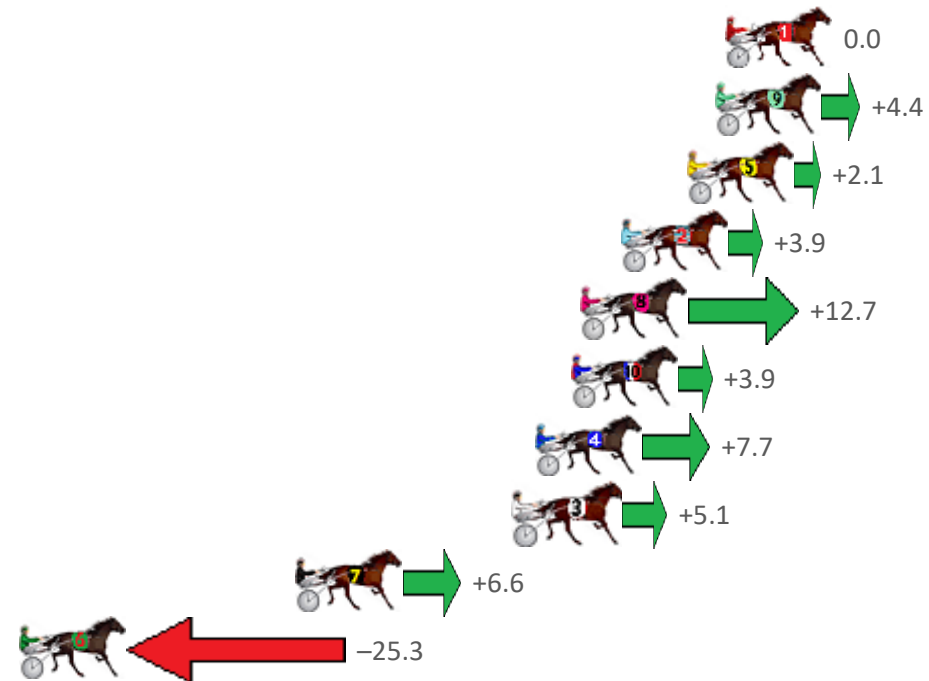

Albion Park Race 3 Distance 1660m

Saturday, 7 November 2020

Gross Time: 1:57.90 MileRate: 1:54.30 LeadTime: 3.40s First Qtr: 26.80s Second Qtr: 31.30s Third Qtr: 28.00s Fourth Qtr: 28.40s

NoHorse	Plc	Margin	Time	800Time (W)	400 Time (W)
1 IDEAL WORLD	1	0.0m	1:57.90	56.40s (0)	28.40s (0)
9 CARDLESFROMHEAVEN	2	0.4m	1:57.93	56.09s (0)	28.09s (0)
5 COMMODORE JUJON	3	1.5m	1:58.01	56.25s (1)	28.35s (1)
2 SQUIRE	4	4.1m	1:58.21	56.13s (1)	28.20s (1)
8 COURAGEOUS SAINT	5	5.7m	1:58.33	55.51s (1)	27.93s (1)
10 RUN BOY RUN	6	6.1m	1:58.36	56.13s (0)	28.10s (0)
4 ARTHUR LOWE	7	7.5m	1:58.46	55.86s (0)	27.84s (0)
3 SMITHSTARS LEXUS	8	8.3m	1:58.52	56.04s (1)	28.60s (2)
7 TACTICAL RESPONSE	9	17.0m	1:59.17	55.94s (1)	28.63s (2)
6 KEY LARGO	10	51.1m	2:01.71	58.17s (0)	30.14s (0)

Finish Position and metres gained from 800m

Sectionals
Powered by

PJ HARNESS ANALYSER **NEW**
Learn the power of sectionals
Check us out at www.pjdata.com.au

The Racing Queensland Board (trading as Racing Queensland) and provider are not responsible for the completeness or accuracy of any of the information contained herein, and makes no representations about its suitability for any purpose.