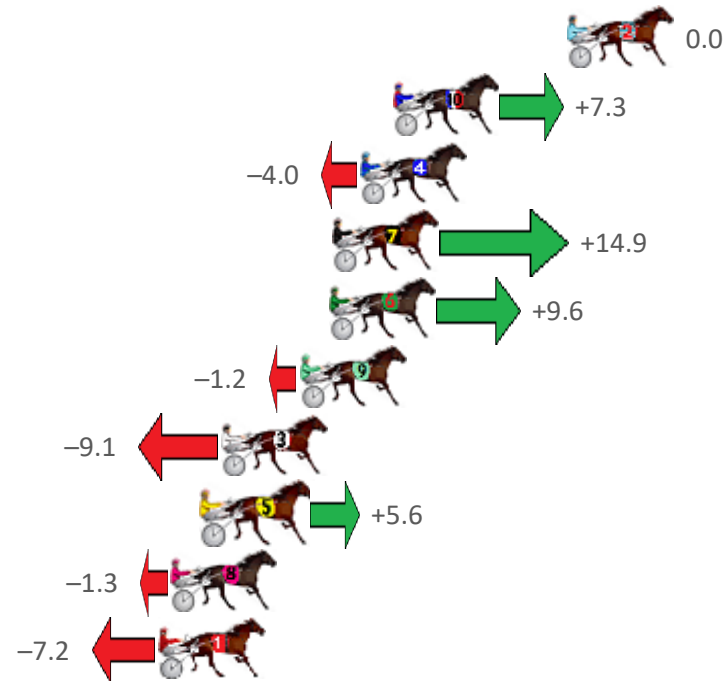

Albion Park Race 2 Distance 1660m

Saturday, 7 November 2020

Gross Time: 1:57.70 MileRate: 1:54.10 LeadTime: 3.40s First Qtr: 27.70s Second Qtr: 30.20s Third Qtr: 27.70s Fourth Qtr: 28.70s

NoHorse	Plc	Margin	Time	800Time (W)	400 Time (W)
2 CASINO TOMMY	1	0.0m	1:57.70	56.40s (0)	28.70s (0)
10 SABRAGE	2	6.9m	1:58.22	55.89s (1)	28.34s (2)
4 WITH AUTHORITY	3	8.2m	1:58.32	56.68s (1)	29.03s (1)
7 JONAH JONES	4	9.3m	1:58.40	55.36s (1)	28.28s (3)
6 JUMPING JOLT	5	9.4m	1:58.41	55.73s (1)	28.83s (2)
9 THREE MUGS IN	6	10.6m	1:58.50	56.48s (1)	28.79s (1)
3 HEREUX HOMME	7	13.7m	1:58.73	57.04s (0)	29.34s (0)
5 FLAMING HERO	8	14.4m	1:58.79	56.01s (0)	28.41s (1)
8 LITTLE CHANGE	9	15.7m	1:58.88	56.49s (0)	28.69s (0)
1 CORPORAL LUNA	10	16.2m	1:58.92	56.90s (0)	29.09s (0)

Finish Position and metres gained from 800m

Sectionals
Powered by

PJ HARNESS ANALYSER **NEW**

Learn the power of sectionals

Check us out at www.pjdata.com.au

The Racing Queensland Board (trading as Racing Queensland) and provider are not responsible for the completeness or accuracy of any of the information contained herein, and makes no representations about its suitability for any purpose.