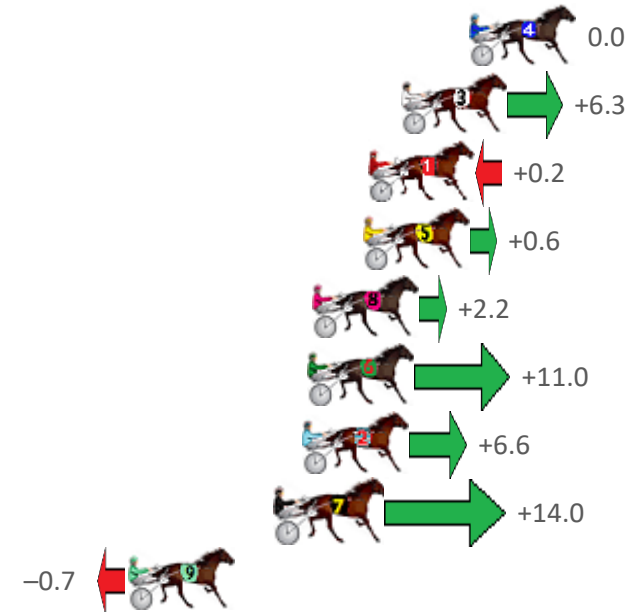

Albion Park Race 1 Distance 1660m

Friday, 18 December 2020

Gross Time: 1:58.10 MileRate: 1:54.50 LeadTime: 3.50s First Qtr: 27.80s Second Qtr: 30.90s Third Qtr: 28.30s Fourth Qtr: 27.60s

NoHorse	Plc	Margin	Time	800Time (W)	400 Time (W)
4 SQUIRE	1	0.0m	1:58.10	55.90s (0)	27.60s (0)
3 JOANNIES GIRL	2	2.7m	1:58.30	55.46s (1)	27.18s (1)
1 DOUBLE OR NOTHING	3	4.0m	1:58.39	55.89s (0)	27.59s (0)
5 COMMODORE JUJON	4	4.2m	1:58.40	55.86s (1)	27.60s (1)
8 AT WEST POINT	5	6.2m	1:58.55	55.75s (0)	27.44s (0)
6 HURRICANE ROY	6	6.4m	1:58.56	55.14s (1)	26.83s (1)
2 MARETTI	7	6.6m	1:58.58	55.44s (1)	27.15s (1)
7 FEELINGFORARAINBOW	8	7.6m	1:58.65	54.93s (2)	27.20s (2)
9 SPIKE BROMAC	9	13.5m	1:59.08	55.95s (0)	27.62s (0)

Finish Position and metres gained from 800m

Sectionals
Powered by

PJ HARNESS ANALYSER **NEW**

Learn the power of sectionals

Check us out at www.pjdata.com.au

The Racing Queensland Board (trading as Racing Queensland) and provider are not responsible for the completeness or accuracy of any of the information contained herein, and makes no representations about its suitability for any purpose.