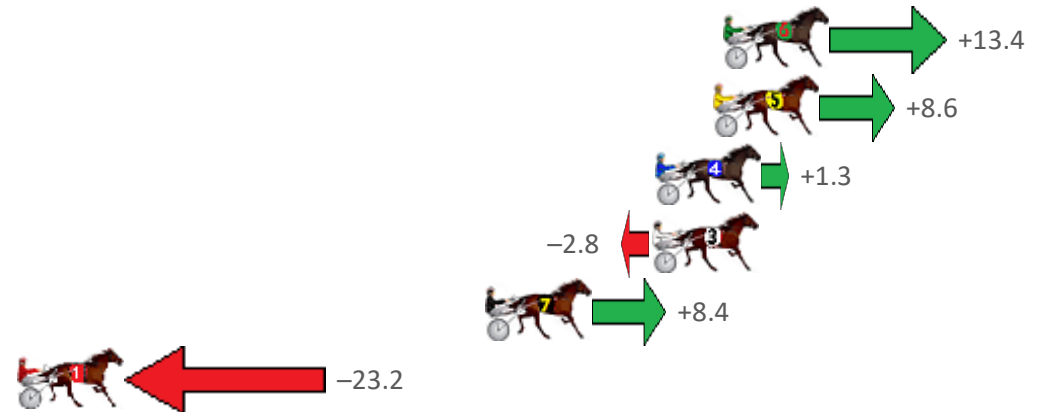

Albion Park Race 4 Distance 1660m

Friday, 18 December 2020

Gross Time: 1:58.00 MileRate: 1:54.40 LeadTime: 3.50s First Qtr: 28.00s Second Qtr: 29.90s Third Qtr: 28.30s Fourth Qtr: 28.30s

NoHorse	Plc	Margin	Time	800Time (W)	400 Time (W)
6 GASMONKEY	1	0.0m	1:58.00	55.66s (1)	27.48s (1)
5 REDS GOOD TO GO	2	0.4m	1:58.03	55.99s (1)	27.86s (1)
4 BLISSFULDAY	3	2.7m	1:58.20	56.51s (1)	28.38s (1)
3 RUNFORTHEROSES	4	2.8m	1:58.21	56.80s (0)	28.50s (0)
7 BLUE IVY	5	9.4m	1:58.70	56.01s (1)	28.06s (2)
1 NIFTY STUDLEIGH	6	29.8m	2:00.22	58.23s (0)	29.41s (0)

Finish Position and metres gained from 800m

Sectionals
Powered by

PJ HARNESS ANALYSER **NEW**
Learn the power of sectionals
Check us out at www.pjdata.com.au

The Racing Queensland Board (trading as Racing Queensland) and provider are not responsible for the completeness or accuracy of any of the information contained herein, and makes no representations about its suitability for any purpose.