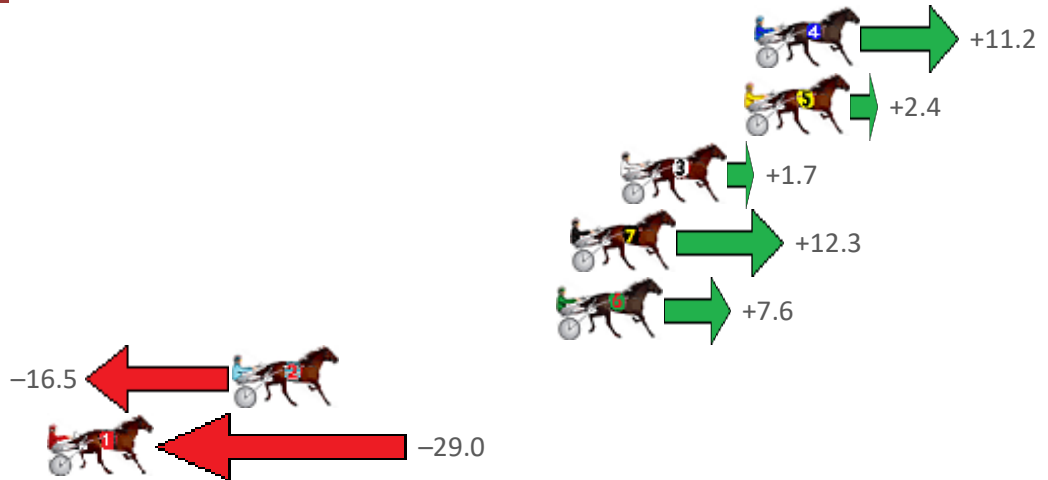

Albion Park Race 5 Distance 1660m

Friday, 18 December 2020

Gross Time: 1:59.30 MileRate: 1:55.60 LeadTime: 3.50s First Qtr: 27.40s Second Qtr: 30.40s Third Qtr: 29.00s Fourth Qtr: 29.00s

NoHorse	Plc	Margin	Time	800Time (W)	400 Time (W)
4 SONNY ORLANDO	1	0.0m	1:59.30	57.19s (1)	28.19s (1)
5 LIVING GRAND	2	0.4m	1:59.33	57.83s (1)	29.03s (1)
3 ITSMEGS	3	5.3m	1:59.70	57.88s (1)	28.91s (1)
7 IFOUNDTHEBEACH	4	7.3m	1:59.86	57.11s (1)	28.10s (1)
6 BETTOR SPORT	5	7.8m	1:59.89	57.45s (1)	28.44s (1)
2 OUR LITTLE GIRL	6	20.7m	2:00.88	59.19s (0)	29.99s (0)
1 KWASII	7	29.0m	2:01.51	60.09s (0)	30.93s (0)

Finish Position and metres gained from 800m

Sectionals
Powered by

PJ HARNESS ANALYSER **NEW**

Learn the power of sectionals

Check us out at www.pjdata.com.au

The Racing Queensland Board (trading as Racing Queensland) and provider are not responsible for the completeness or accuracy of any of the information contained herein, and makes no representations about its suitability for any purpose.