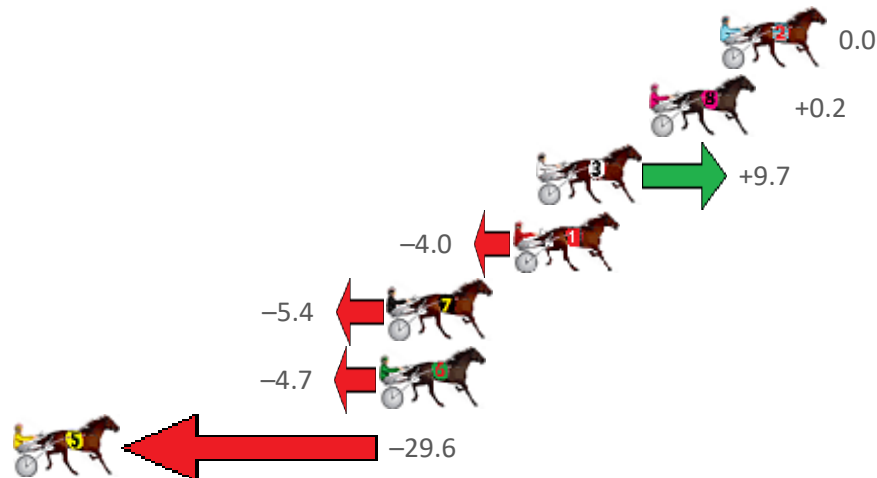

Albion Park Race 2 Distance 1660m

Friday, 18 December 2020

Gross Time: 1:57.80 MileRate: 1:54.20 LeadTime: 3.50s First Qtr: 27.30s Second Qtr: 30.20s Third Qtr: 28.30s Fourth Qtr: 28.50s

NoHorse	Plc	Margin	Time	800Time (W)	400 Time (W)
2 DENNINGTON HEIGHTS	1	0.0m	1:57.80	56.80s (0)	28.50s (0)
8 TEARAWAY DIAMOND	2	2.8m	1:58.01	56.79s (1)	28.56s (1)
3 ROYAL OBSESSION	3	7.3m	1:58.35	56.12s (1)	28.21s (2)
1 COULDNTELLYA	4	8.2m	1:58.41	57.08s (0)	28.73s (0)
7 LETS GO BETTER	5	13.2m	1:58.79	57.18s (1)	28.94s (1)
6 SUGARKANE	6	13.5m	1:58.81	57.13s (0)	28.78s (0)
5 REGAL NIGHTSHADE	7	42.0m	2:00.94	58.89s (1)	30.53s (1)

Finish Position and metres gained from 800m

Sectionals
Powered by

PJ HARNESS ANALYSER **NEW**

Learn the power of sectionals

Check us out at www.pjdata.com.au

The Racing Queensland Board (trading as Racing Queensland) and provider are not responsible for the completeness or accuracy of any of the information contained herein, and makes no representations about its suitability for any purpose.