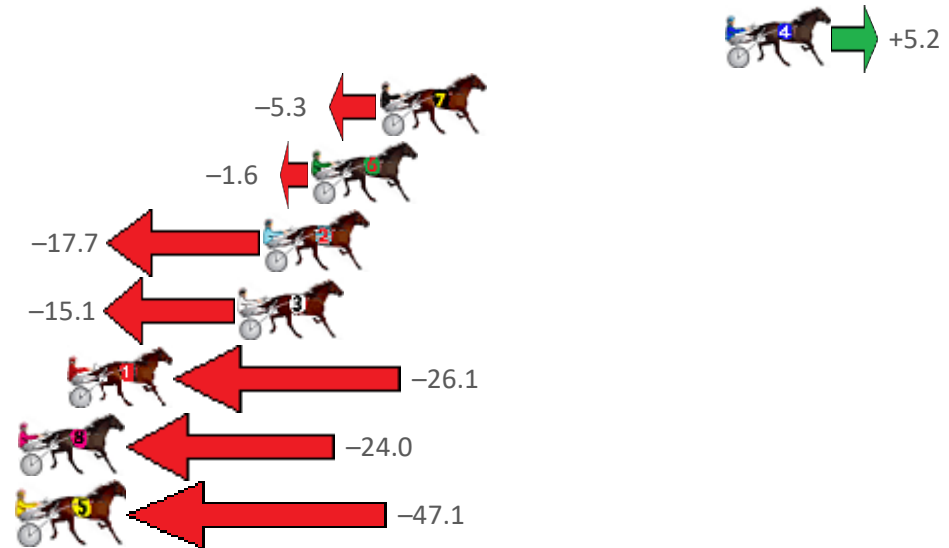

Albion Park Race 7 Distance 1660m

Friday, 18 December 2020

Gross Time: 2:00.20 MileRate: 1:56.50 LeadTime: 3.40s First Qtr: 27.90s Second Qtr: 30.40s Third Qtr: 29.30s Fourth Qtr: 29.20s

NoHorse	Plc	Margin	Time	800Time (W)	400 Time (W)
4 TRIOLI	1	0.0m	2:00.20	58.12s (1)	28.82s (1)
7 BEEJAYS DELIGHT	2	13.7m	2:01.25	58.89s (0)	29.60s (0)
6 RANCHO MAN	3	16.4m	2:01.46	58.62s (1)	29.87s (2)
2 CLARES FOOL	4	18.3m	2:01.60	59.79s (1)	30.48s (1)
3 LEAPING LEO	5	19.3m	2:01.68	59.60s (0)	30.31s (0)
1 MODERNDAY FALCON	6	26.1m	2:02.20	60.40s (0)	31.09s (0)
8 ABBEY DIADEMA	7	33.8m	2:02.79	60.25s (1)	30.94s (1)
5 STUDLEIGH WILL	8	61.1m	2:04.88	61.92s (0)	32.30s (0)

Finish Position and metres gained from 800m

Sectionals
Powered by

PJ HARNES ANALYSER **NEW**

Learn the power of sectionals

Check us out at www.pjdata.com.au

The Racing Queensland Board (trading as Racing Queensland) and provider are not responsible for the completeness or accuracy of any of the information contained herein, and makes no representations about its suitability for any purpose.