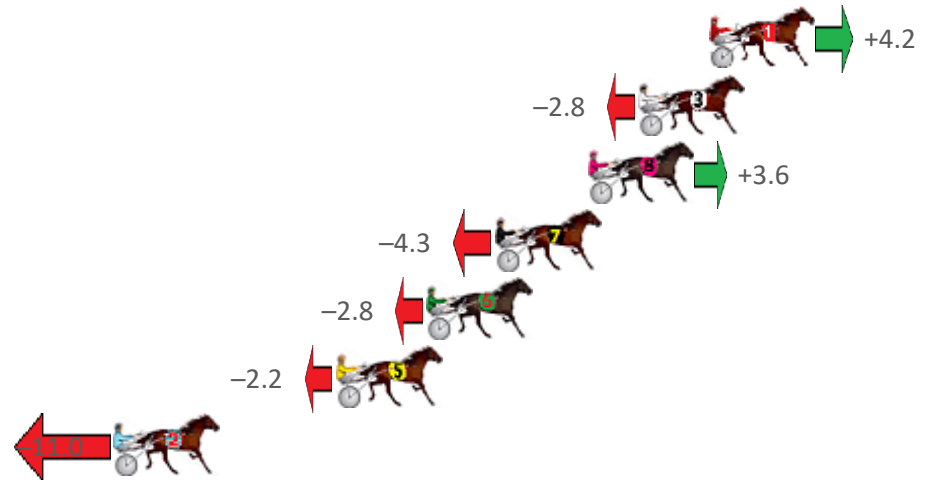

Albion Park Race 6 Distance 1660m

Friday, 18 December 2020

Gross Time: 2:01.60 MileRate: 1:57.90 LeadTime: 3.40s First Qtr: 29.90s Second Qtr: 31.50s Third Qtr: 28.90s Fourth Qtr: 27.90s

NoHorse	Plc	Margin	Time	800Time (W)	400 Time (W)
1 LAST PLACE LUCY	1	0.0m	2:01.60	56.50s (0)	27.61s (0)
3 BLUE SHARD	2	2.8m	2:01.81	57.00s (0)	28.09s (0)
8 GOALKICKER	3	4.8m	2:01.95	56.55s (0)	27.65s (0)
7 ARTISTIC SAINT	4	8.5m	2:02.22	57.10s (1)	28.25s (1)
6 ROWDYS ACE	5	11.2m	2:02.42	57.00s (1)	28.12s (1)
5 RAINBOW STYLING	6	14.8m	2:02.69	56.96s (1)	28.07s (1)
2 SHESA PEARLA	7	23.6m	2:03.33	57.58s (0)	28.48s (0)

Finish Position and metres gained from 800m

Sectionals
Powered by

PJ HARNESS ANALYSER **NEW**

Learn the power of sectionals

Check us out at www.pjdata.com.au

The Racing Queensland Board (trading as Racing Queensland) and provider are not responsible for the completeness or accuracy of any of the information contained herein, and makes no representations about its suitability for any purpose.