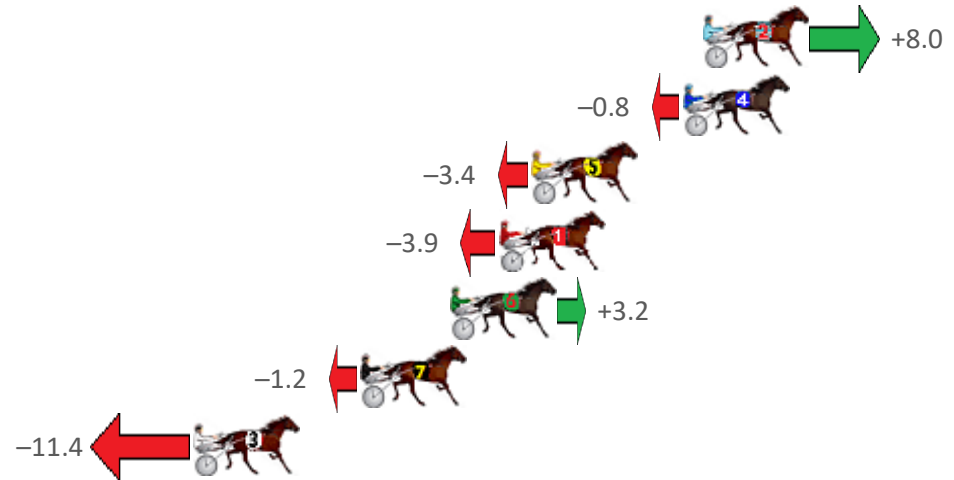

Albion Park Race 3 Distance 2138m

Friday, 18 December 2020

Gross Time: 2:35.60 MileRate: 1:57.20 LeadTime: 38.00s First Qtr: 30.40s Second Qtr: 30.90s Third Qtr: 28.70s Fourth Qtr: 27.60s

NoHorse	Plc	Margin	Time	800Time (W)	400 Time (W)
2 ITS SUPER EASY	1	0.0m	2:35.60	55.74s (1)	27.04s (1)
4 NIMAH FRANCO	2	0.8m	2:35.66	56.36s (0)	27.65s (0)
5 HIGHVIEW FREDDY	3	6.8m	2:36.09	56.54s (1)	27.79s (1)
1 FEARLESS FAITH	4	8.1m	2:36.19	56.57s (0)	27.87s (0)
6 MACHIN OUT	5	10.0m	2:36.33	56.08s (0)	27.30s (1)
7 NEWPORT DREAMZ	6	13.6m	2:36.59	56.38s (1)	27.67s (2)
3 KEAYANG SPONGE BOB	7	20.2m	2:37.07	57.10s (0)	28.33s (0)

Finish Position and metres gained from 800m

Sectionals
Powered by

PJ HARNESS ANALYSER **NEW**

Learn the power of sectionals

Check us out at www.pjdata.com.au

The Racing Queensland Board (trading as Racing Queensland) and provider are not responsible for the completeness or accuracy of any of the information contained herein, and makes no representations about its suitability for any purpose.