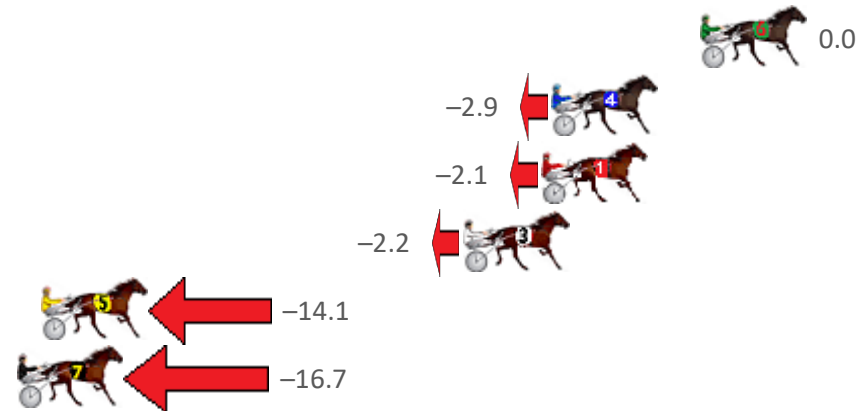

Albion Park Race 8 Distance 2138m

Friday, 18 December 2020

Gross Time: 2:45.60 MileRate: 2:04.00 LeadTime: 45.50s First Qtr: 32.00s Second Qtr: 30.70s Third Qtr: 28.80s Fourth Qtr: 28.60s

NoHorse	Plc	Margin	Time	800Time (W)	400 Time (W)
6 HAVANA MAGIC	1	0.0m	2:45.60	57.40s (0)	28.60s (0)
4 REDRIVERDEBBA	2	5.9m	2:46.04	57.61s (1)	28.79s (1)
1 JETER	3	6.3m	2:46.07	57.55s (0)	28.75s (0)
3 MALABAR SPUR	4	9.4m	2:46.31	57.56s (1)	28.74s (1)
5 AVEROSS DON	5	26.1m	2:47.56	58.41s (1)	29.57s (1)
7 SCORCHED	6	27.1m	2:47.64	58.59s (0)	29.77s (0)

Finish Position and metres gained from 800m

Sectionals
Powered by

PJ HARNESS ANALYSER **NEW**

Learn the power of sectionals

Check us out at www.pjdata.com.au

The Racing Queensland Board (trading as Racing Queensland) and provider are not responsible for the completeness or accuracy of any of the information contained herein, and makes no representations about its suitability for any purpose.