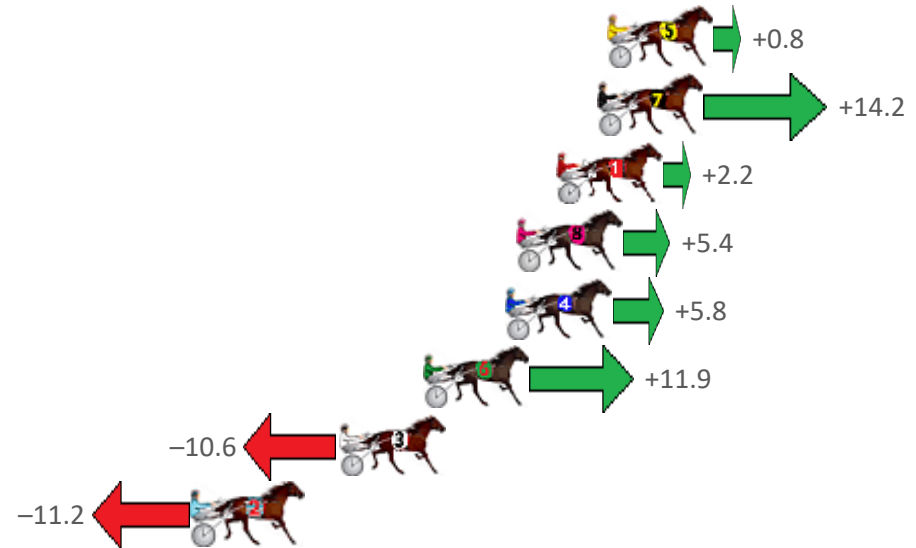

Albion Park Race 6 Distance 1660m

Tuesday, 5 January 2021

Gross Time: 1:57.10 MileRate: 1:53.50 LeadTime: 3.40s First Qtr: 26.70s Second Qtr: 29.70s Third Qtr: 27.70s Fourth Qtr: 29.60s

NoHorse	Plc	Margin	Time	800Time (W)	400 Time (W)
5 WINKANDITSOVER	1	0.0m	1:57.10	57.24s (1)	29.60s (0)
7 COLONEL JOY	2	0.4m	1:57.13	56.29s (1)	28.22s (3)
1 RIVERLEIGH ROCKET	3	2.0m	1:57.26	57.14s (0)	28.89s (0)
8 THATS HOW WEROLL	4	3.6m	1:57.38	56.92s (0)	28.70s (0)
4 CLARKEY	5	4.0m	1:57.41	56.89s (1)	28.61s (2)
6 INVINCIBLE LOXTON	6	7.3m	1:57.67	56.45s (1)	28.55s (2)
3 CLASSIE AMERICAN	7	10.6m	1:57.92	58.05s (0)	29.86s (0)
2 JAMES DEAN	8	16.4m	1:58.37	58.10s (1)	29.76s (1)

Finish Position and metres gained from 800m

Sectionals
Powered by

PJ HARNESS ANALYSER **NEW**

Learn the power of sectionals

Check us out at www.pjdata.com.au

The Racing Queensland Board (trading as Racing Queensland) and provider are not responsible for the completeness or accuracy of any of the information contained herein, and makes no representations about its suitability for any purpose.