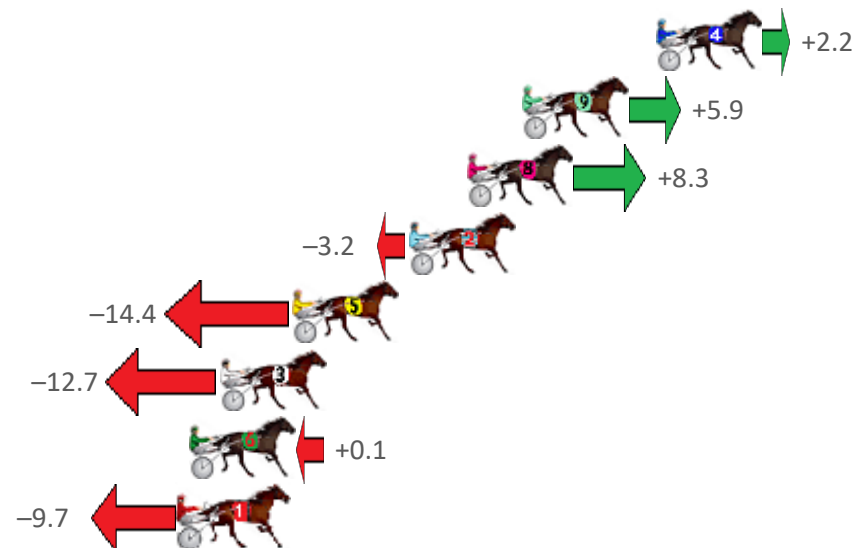

Albion Park Race 2 Distance 1660m

Tuesday, 5 January 2021

Gross Time: 1:59.40 MileRate: 1:55.70 LeadTime: 3.50s First Qtr: 27.30s Second Qtr: 32.00s Third Qtr: 28.20s Fourth Qtr: 28.40s

NoHorse	Plc	Margin	Time	800Time (W)	400 Time (W)
4 COPPICE	1	0.0m	1:59.40	56.45s (1)	28.33s (1)
9 BLUE SHARD	2	5.3m	1:59.80	56.18s (1)	28.51s (2)
8 SHEZALUCKYLADY	3	7.5m	1:59.96	56.02s (1)	28.35s (2)
2 GROOVY MISS ANNIE	4	9.8m	2:00.13	56.83s (1)	28.72s (1)
5 THE RAGNBONE MAN	5	14.4m	2:00.47	57.61s (0)	29.42s (0)
3 BEEF CITY STARZZZ	6	17.3m	2:00.69	57.49s (0)	29.27s (0)
6 MAJOR TRALEE	7	18.5m	2:00.78	56.59s (2)	28.76s (1)
1 RISKY BUZINESS	8	18.9m	2:00.81	57.28s (0)	28.87s (0)

Finish Position and metres gained from 800m

Sectionals
Powered by

PJ HARNESS ANALYSER **NEW**

Learn the power of sectionals

Check us out at www.pjdata.com.au

The Racing Queensland Board (trading as Racing Queensland) and provider are not responsible for the completeness or accuracy of any of the information contained herein, and makes no representations about its suitability for any purpose.