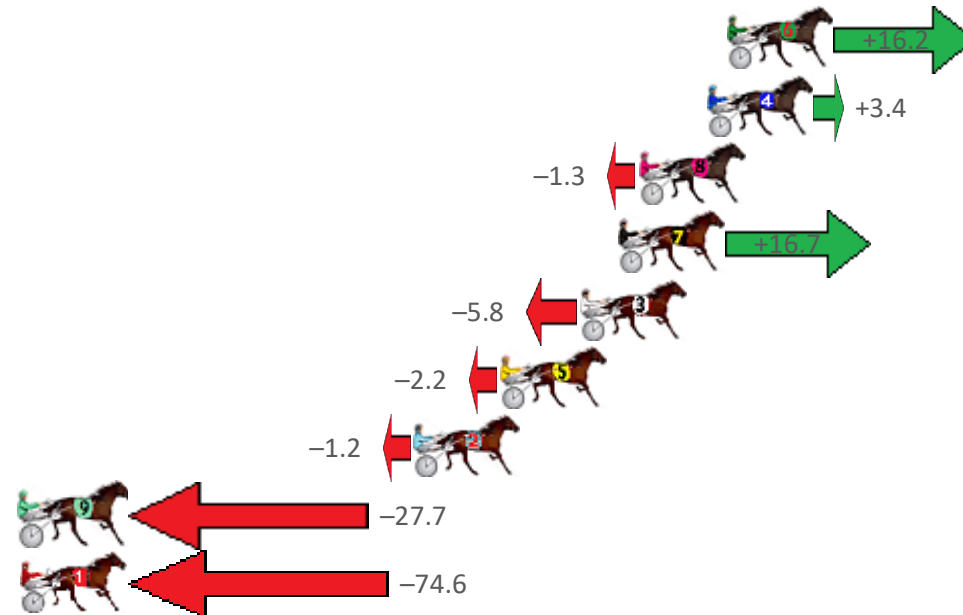

Albion Park Race 7 Distance 2138m

Tuesday, 5 January 2021

Gross Time: 2:34.60 MileRate: 1:56.40 LeadTime: 38.10s First Qtr: 29.30s Second Qtr: 28.90s Third Qtr: 28.90s Fourth Qtr: 29.40s

NoHorse	Plc	Margin	Time	800Time (W)	400 Time (W)
6 INTRANSIT	1	0.0m	2:34.60	57.13s (1)	29.12s (2)
4 CHANTREY	2	0.8m	2:34.66	58.05s (0)	29.15s (0)
8 CASINO TOMMY	3	3.5m	2:34.87	58.39s (1)	29.48s (1)
7 IM COMPLIANT	4	4.3m	2:34.93	57.09s (1)	28.94s (2)
3 SABRAGE	5	5.8m	2:35.05	58.72s (0)	29.82s (0)
5 HARD TO HEAR	6	9.0m	2:35.29	58.46s (1)	29.56s (1)
2 MARK DENNIS	7	12.4m	2:35.56	58.39s (0)	29.49s (0)
9 HES OKEY DOKEY	8	39.3m	2:37.63	60.31s (1)	31.40s (1)
1 IDEAL SITUATION	9	96.6m	2:42.05	63.71s (0)	34.19s (0)

Finish Position and metres gained from 800m

Sectionals
Powered by

PJ HARNESS ANALYSER **NEW**

Learn the power of sectionals

Check us out at www.pjdata.com.au

The Racing Queensland Board (trading as Racing Queensland) and provider are not responsible for the completeness or accuracy of any of the information contained herein, and makes no representations about its suitability for any purpose.