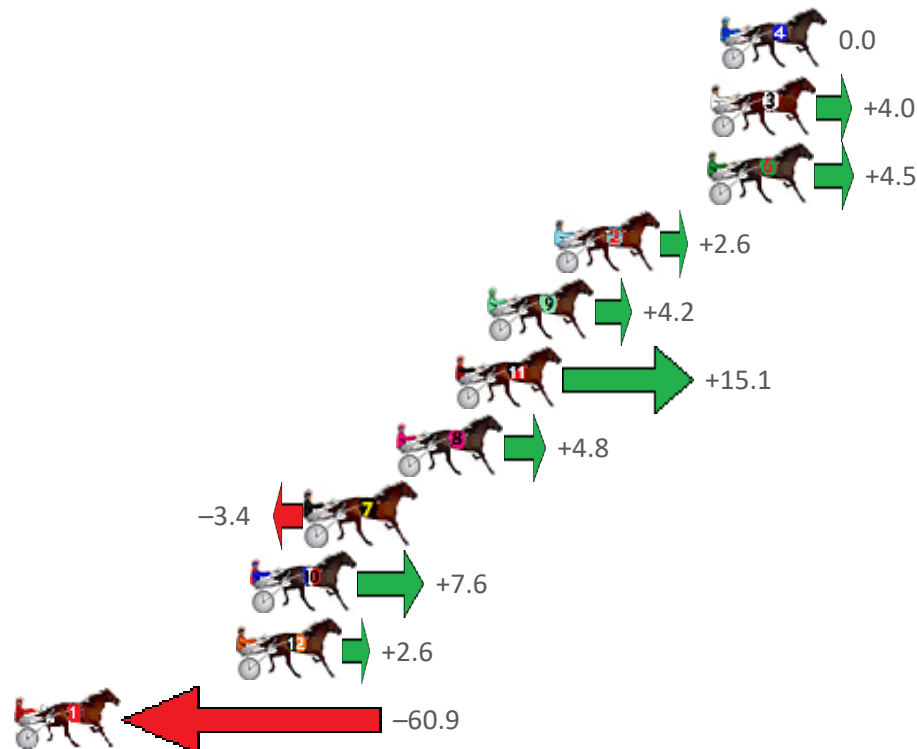

Albion Park Race 5 Distance 2138m

Tuesday, 5 January 2021

Gross Time: 2:35.30 MileRate: 1:56.90 LeadTime: 37.50s First Qtr: 30.30s Second Qtr: 30.20s Third Qtr: 29.70s Fourth Qtr: 27.60s

NoHorse	Plc	Margin	Time	800Time (W)	400 Time (W)
4 MORESCO	1	0.0m	2:35.30	57.30s (0)	27.60s (0)
3 BONDI SHAKE	2	0.4m	2:35.33	57.02s (0)	27.30s (0)
6 FLAME LADY	3	0.5m	2:35.34	56.98s (1)	27.52s (1)
2 LANCELOT BROMAC	4	6.6m	2:35.78	57.11s (1)	27.56s (1)
9 IMA BEACH BABE	5	9.2m	2:35.97	57.00s (1)	27.42s (1)
11 RECIPE FOR DREAMING	6	10.5m	2:36.06	56.22s (0)	27.10s (1)
8 IFOUNDTHEBEACH	7	12.8m	2:36.23	56.96s (1)	27.76s (2)
7 DEVOUGED	8	16.4m	2:36.49	57.54s (0)	27.67s (0)
10 COULDNTELLYA	9	18.6m	2:36.65	56.76s (1)	27.50s (0)
12 OUR FRIEND	10	19.2m	2:36.69	57.11s (1)	27.82s (2)
1 SHEZA RUNNY	11	69.7m	2:40.36	61.64s (0)	31.61s (0)

Finish Position and metres gained from 800m

Sectionals
Powered by

PJ HARNESS ANALYSER **NEW**

Learn the power of sectionals

Check us out at www.pjdata.com.au

The Racing Queensland Board (trading as Racing Queensland) and provider are not responsible for the completeness or accuracy of any of the information contained herein, and makes no representations about its suitability for any purpose.