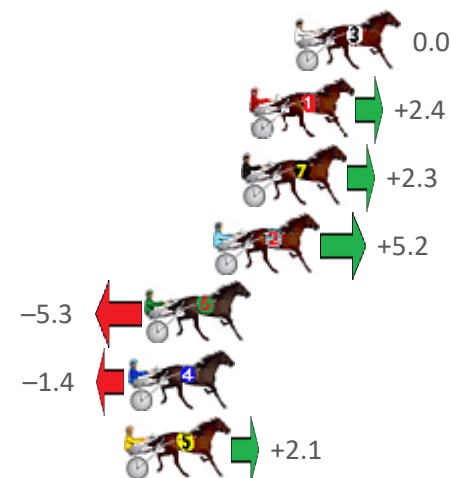

Albion Park Race 3 Distance 2138m

Tuesday, 5 January 2021

Gross Time: 2:34.20 MileRate: 1:56.10 LeadTime: 38.20s First Qtr: 28.20s Second Qtr: 30.60s Third Qtr: 28.30s Fourth Qtr: 28.90s

NoHorse	Plc	Margin	Time	800Time (W)	400 Time (W)
3 NIMAH FRANCO	1	0.0m	2:34.20	57.20s (0)	28.90s (0)
1 FIRE AND ICE	2	1.8m	2:34.34	57.03s (0)	28.71s (0)
7 MAJORDOIT	3	2.1m	2:34.36	57.04s (2)	28.88s (2)
2 BEEF CITY BLAZE	4	3.2m	2:34.44	56.83s (0)	28.47s (0)
6 HAVING THE FAITH	5	5.9m	2:34.65	57.58s (1)	29.09s (1)
4 COPPERFIELD	6	6.6m	2:34.70	57.30s (1)	28.84s (1)
5 ARTFUL MAID	7	6.7m	2:34.71	57.05s (2)	28.91s (2)

Finish Position and metres gained from 800m

Sectionals
Powered by

PJ HARNESS ANALYSER **NEW**

Learn the power of sectionals

Check us out at www.pjdata.com.au

The Racing Queensland Board (trading as Racing Queensland) and provider are not responsible for the completeness or accuracy of any of the information contained herein, and makes no representations about its suitability for any purpose.