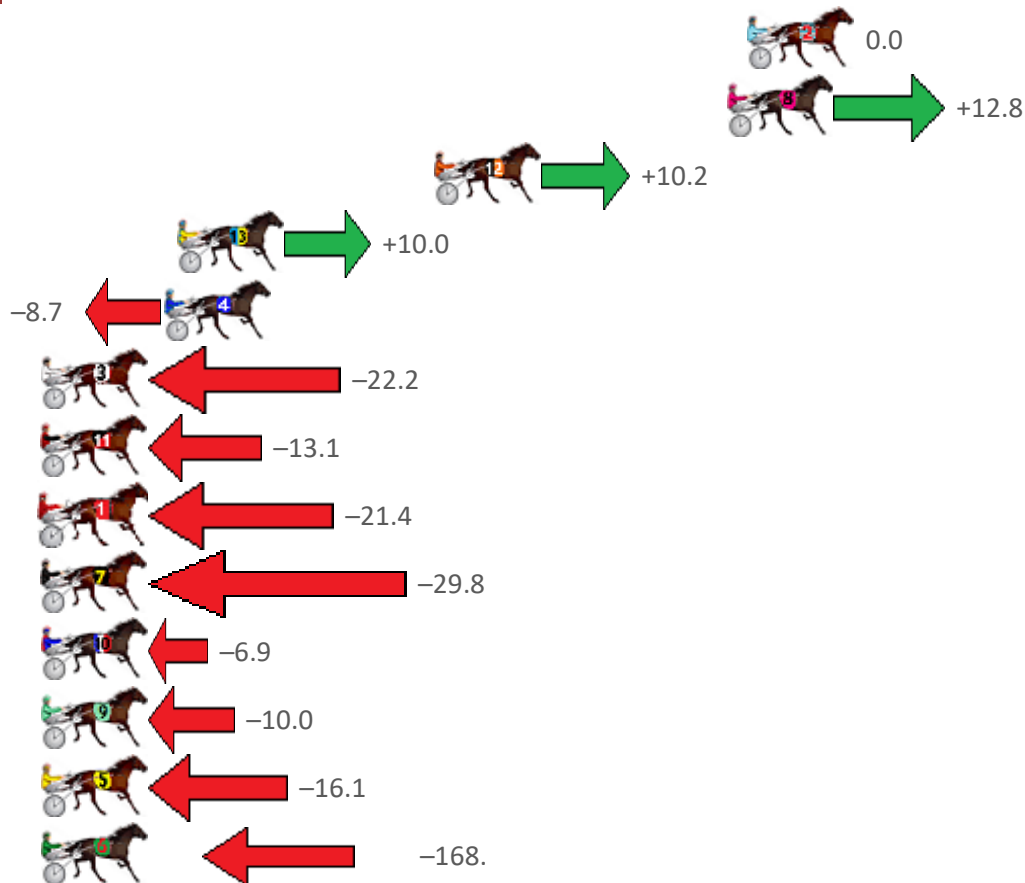

Albion Park Race 1 Distance 2138m

Tuesday, 5 January 2021

Gross Time: 2:39.60 MileRate: 2:00.20 LeadTime: 40.70s First Qtr: 31.30s Second Qtr: 29.20s Third Qtr: 28.60s Fourth Qtr: 29.80s

No	Horse	Plc	Margin	Time	800Time (W)	400 Time (W)
2	VAN SANK	1	0.0m	2:39.60	58.40s (0)	29.80s (0)
8	ALADDIN SANE	2	0.8m	2:39.66	57.47s (1)	28.47s (2)
12	ORLANDO JOLT	3	12.4m	2:40.57	57.66s (1)	28.59s (3)
13	REDRIVERDEBBA	4	22.6m	2:41.36	57.67s (1)	28.84s (1)
4	THE REAPER	5	23.1m	2:41.40	59.03s (0)	29.82s (1)
3	CHASING GREAT	6	30.8m	2:42.00	60.01s (1)	30.82s (1)
11	JETER	7	30.9m	2:42.01	59.35s (1)	30.24s (2)
1	ROSEHILL MAGIC	8	31.4m	2:42.05	59.95s (0)	30.75s (0)
7	DAVEY MAC	9	34.6m	2:42.30	60.56s (0)	31.37s (0)
10	LANSBURY	10	35.5m	2:42.37	58.90s (0)	29.61s (0)
9	MALABAR SPUR	11	37.8m	2:42.55	59.13s (1)	30.13s (2)
5	STEVES STAR	12	39.7m	2:42.70	59.57s (0)	30.36s (0)
6	EYRE I GO	13	172.1m	2:53.04	70.62s (1)	41.71s (2)

Finish Position and metres gained from 800m

Sectionals
Powered by

PJ HARNESS ANALYSER **NEW**

Learn the power of sectionals

Check us out at www.pjdata.com.au

The Racing Queensland Board (trading as Racing Queensland) and provider are not responsible for the completeness or accuracy of any of the information contained herein, and makes no representations about its suitability for any purpose.