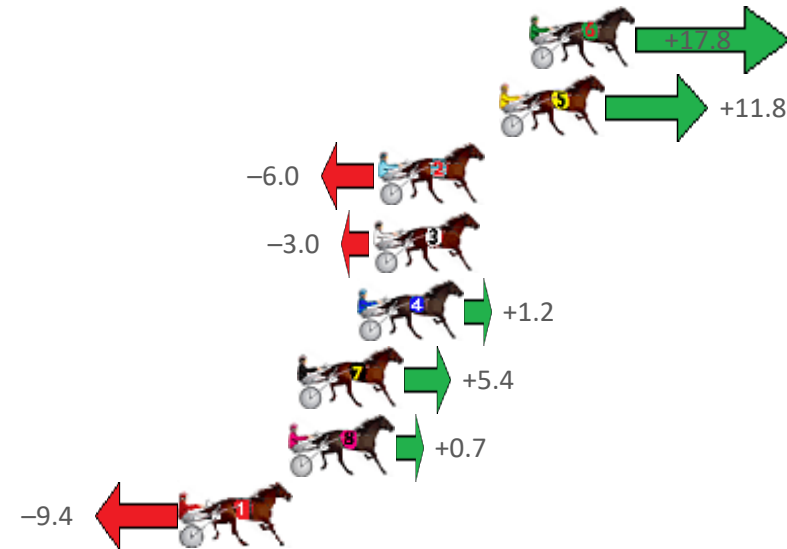

Albion Park Race 4 Distance 1660m

Tuesday, 5 January 2021

Gross Time: 1:57.40 MileRate: 1:53.80 LeadTime: 3.40s First Qtr: 28.20s Second Qtr: 29.50s Third Qtr: 27.50s Fourth Qtr: 28.80s

NoHorse	Plc	Margin	Time	800Time (W)	400 Time (W)
6 SOHO TSUNAMI	1	0.0m	1:57.40	55.05s (1)	27.94s (2)
5 NEWPORT DREAMZ	2	1.2m	1:57.49	55.47s (1)	28.34s (3)
2 GOTTA MOMENT	3	6.0m	1:57.85	56.72s (0)	29.23s (0)
3 FROST EN ICE	4	6.2m	1:57.87	56.51s (1)	29.13s (1)
4 RUNFORTHEROSES	5	6.8m	1:57.91	56.22s (1)	28.79s (2)
7 CAPTAIN COSMONAUT	6	9.2m	1:58.10	55.92s (0)	28.71s (1)
8 TRUE STEPPER	7	9.5m	1:58.12	56.25s (0)	28.81s (0)
1 THATS BETTOR	8	13.8m	1:58.44	56.96s (0)	29.49s (0)

Finish Position and metres gained from 800m

Sectionals
Powered by

PJ HARNESS ANALYSER **NEW**

Learn the power of sectionals

Check us out at www.pjdata.com.au

The Racing Queensland Board (trading as Racing Queensland) and provider are not responsible for the completeness or accuracy of any of the information contained herein, and makes no representations about its suitability for any purpose.