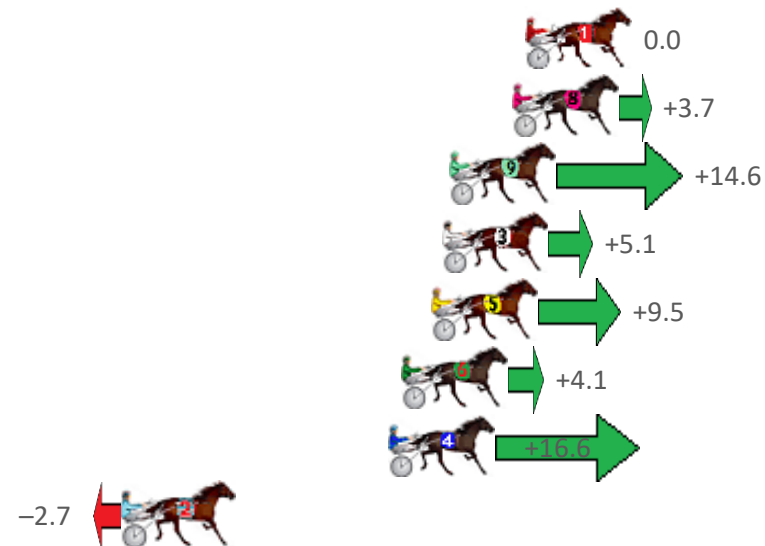

Albion Park Race 8 Distance 1660m

Tuesday, 5 January 2021

Gross Time: 1:57.90 MileRate: 1:54.30 LeadTime: 3.60s First Qtr: 27.40s Second Qtr: 31.20s Third Qtr: 28.40s Fourth Qtr: 27.30s

NoHorse	Plc	Margin	Time	800Time (W)	400 Time (W)
1 ROCKNROLL CLASSIC	1	0.0m	1:57.90	55.70s (0)	27.30s (0)
8 OUR MAJOR DAY	2	0.5m	1:57.94	55.44s (0)	27.02s (0)
9 CLINTAL DO	3	3.0m	1:58.12	54.69s (1)	26.43s (2)
3 MAYWYNS COURAGE	4	3.3m	1:58.14	55.35s (0)	26.91s (0)
5 CARDLESFROMHEAVEN	5	3.7m	1:58.17	55.04s (0)	26.59s (0)
6 SIR JULIAN	6	4.9m	1:58.25	55.42s (1)	27.06s (1)
4 CLARRY	7	5.4m	1:58.29	54.55s (1)	26.40s (1)
2 LARRY LINCOLN	8	15.9m	1:59.04	55.89s (1)	27.62s (2)

Finish Position and metres gained from 800m

Sectionals
Powered by

PJ HARNESS ANALYSER **NEW**

Learn the power of sectionals

Check us out at www.pjdata.com.au

The Racing Queensland Board (trading as Racing Queensland) and provider are not responsible for the completeness or accuracy of any of the information contained herein, and makes no representations about its suitability for any purpose.