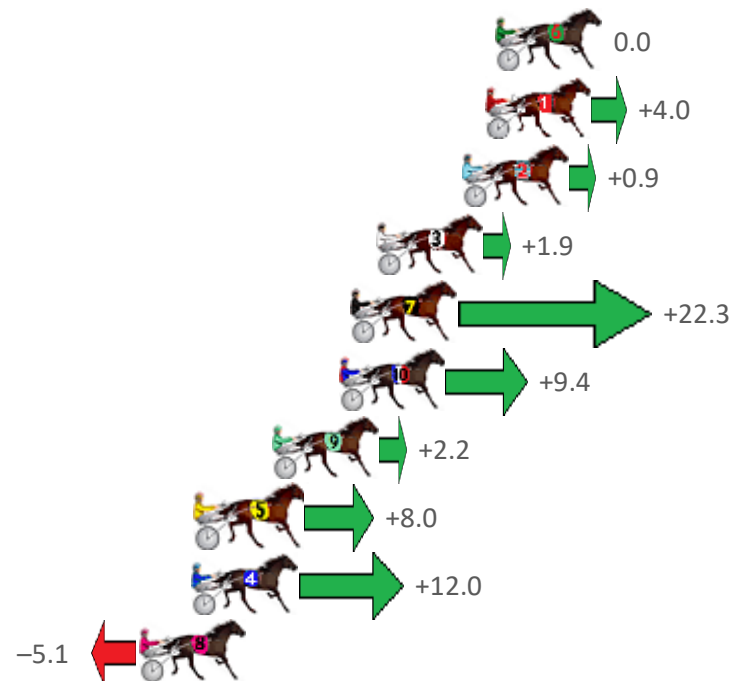

Albion Park Race 8 Distance 1660m

Tuesday, 12 January 2021

Gross Time: 1:58.60 MileRate: 1:54.90 LeadTime: 3.50s First Qtr: 27.60s Second Qtr: 31.50s Third Qtr: 27.90s Fourth Qtr: 28.10s

NoHorse	Plc	Margin	Time	800Time (W)	400 Time (W)
6 NIMAH FRANCO	1	0.0m	1:58.60	56.00s (0)	28.10s (0)
1 RUNFORTHROSES	2	0.4m	1:58.63	55.72s (0)	27.81s (0)
2 LEFT A TERROR	3	1.3m	1:58.70	55.94s (1)	28.12s (1)
3 WICKED AZZ	4	4.7m	1:58.95	55.87s (1)	28.04s (1)
7 NIKITARAS	5	5.7m	1:59.02	54.45s (0)	27.48s (0)
10 ARTFUL MAID	6	6.2m	1:59.06	55.35s (1)	27.54s (1)
9 LORD DIGBY	7	8.8m	1:59.25	55.85s (1)	28.02s (1)
5 NEWPORT DREAMZ	8	11.8m	1:59.47	55.44s (1)	27.64s (1)
4 ALE ALE KAI	9	12.0m	1:59.49	55.16s (1)	27.81s (2)
8 MAKE MINE JOE	10	14.1m	1:59.64	56.36s (0)	28.36s (0)

Finish Position and metres gained from 800m

Sectionals
Powered by

PJ HARNESS ANALYSER **NEW**

Learn the power of sectionals

Check us out at www.pjdata.com.au

The Racing Queensland Board (trading as Racing Queensland) and provider are not responsible for the completeness or accuracy of any of the information contained herein, and makes no representations about its suitability for any purpose.