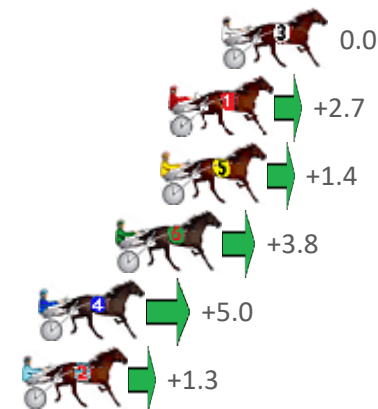

Albion Park Race 1 Distance 1660m

Tuesday, 12 January 2021

Gross Time: 2:04.60 MileRate: 2:00.80 LeadTime: 3.30s First Qtr: 28.80s Second Qtr: 33.40s Third Qtr: 30.40s Fourth Qtr: 28.70s

No Horse	Plc	Margin	Time	800Time (W)	400 Time (W)
3 DANCINTOTHEBEAT	1	0.0m	2:04.60	59.10s (0)	28.70s (0)
1 LILS NIGHTMARE	2	2.1m	2:04.76	58.90s (0)	28.52s (0)
5 FIRE EYES	3	2.4m	2:04.78	59.00s (1)	28.63s (1)
6 LAKER	4	4.2m	2:04.92	58.82s (1)	28.43s (1)
4 CEEYEAYE	5	7.2m	2:05.14	58.73s (1)	28.31s (1)
2 SHEZONTHEROCKS	6	7.9m	2:05.20	59.00s (0)	28.59s (0)

Finish Position and metres gained from 800m

Sectionals
Powered by

PJ HARNESS ANALYSER **NEW**

Learn the power of sectionals

Check us out at www.pjdata.com.au

The Racing Queensland Board (trading as Racing Queensland) and provider are not responsible for the completeness or accuracy of any of the information contained herein, and makes no representations about its suitability for any purpose.