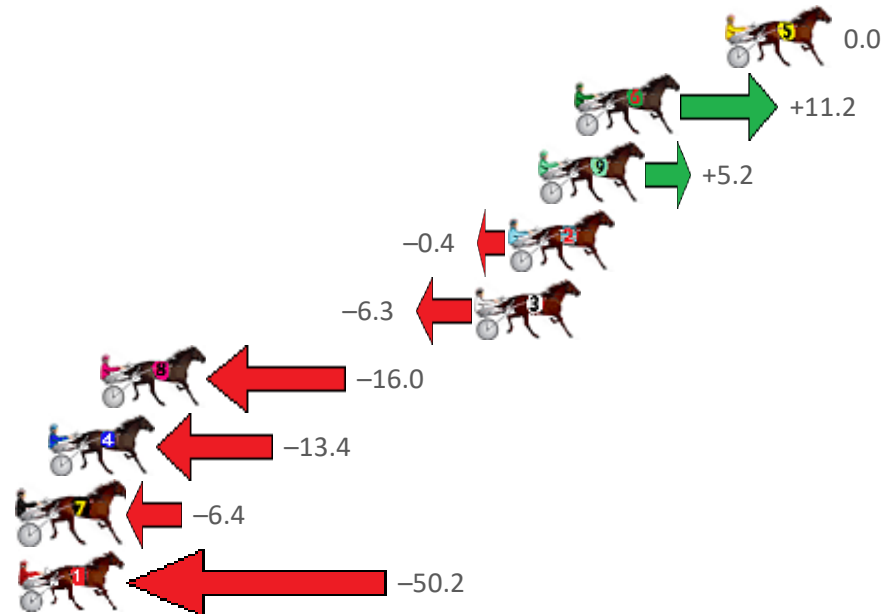

Albion Park Race 6 Distance 2138m

Tuesday, 12 January 2021

Gross Time: 2:32.70 MileRate: 1:54.90 LeadTime: 36.90s First Qtr: 29.70s Second Qtr: 30.50s Third Qtr: 27.70s Fourth Qtr: 27.90s

NoHorse	Plc	Margin	Time	800Time (W)	400 Time (W)
5 KINGOFTHESTARS	1	0.0m	2:32.70	55.60s (0)	27.90s (0)
6 CLINTAL DO	2	6.0m	2:33.14	54.83s (1)	27.00s (2)
9 SIR JULIAN	3	7.4m	2:33.24	55.24s (1)	27.47s (1)
2 COLONEL JOY	4	8.6m	2:33.33	55.63s (1)	27.94s (1)
3 BUMPER	5	9.9m	2:33.43	56.04s (1)	28.27s (0)
8 OUR MAJOR DAY	6	24.8m	2:34.52	56.71s (0)	28.44s (0)
4 CAPTAIN KIRK	7	26.8m	2:34.67	56.53s (0)	28.36s (1)
7 JOHNNY WHITE	8	28.2m	2:34.77	56.04s (1)	28.18s (2)
1 CLASSIE AMERICAN	9	54.6m	2:36.71	59.07s (0)	30.81s (0)

Finish Position and metres gained from 800m

Sectionals
Powered by

PJ HARNESS ANALYSER **NEW**

Learn the power of sectionals

Check us out at www.pjdata.com.au

The Racing Queensland Board (trading as Racing Queensland) and provider are not responsible for the completeness or accuracy of any of the information contained herein, and makes no representations about its suitability for any purpose.