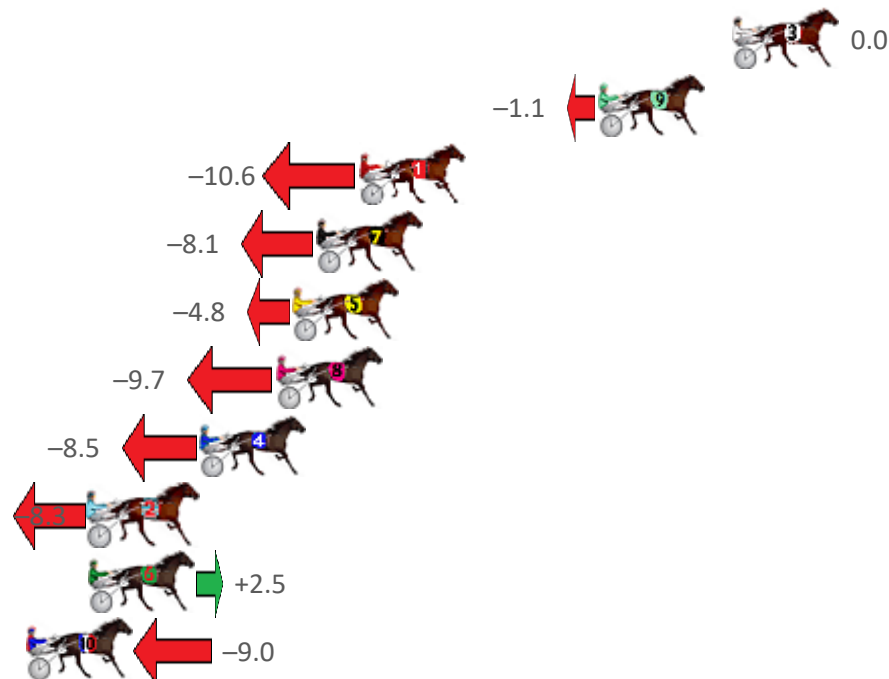

Albion Park Race 4 Distance 1660m

Tuesday, 12 January 2021

Gross Time: 1:58.50 MileRate: 1:54.90 LeadTime: 3.40s First Qtr: 28.20s Second Qtr: 31.20s Third Qtr: 27.90s Fourth Qtr: 27.80s

NoHorse	Plc	Margin	Time	800Time (W)	400 Time (W)
3 BOOMCHUCKALUCKA	1	0.0m	1:58.50	55.70s (0)	27.80s (0)
9 TALENT TO SPARE	2	5.3m	1:58.89	55.78s (1)	28.00s (1)
1 THE RAGNBONE MAN	3	14.8m	1:59.58	56.43s (0)	28.42s (0)
7 LITTLELIONELJAMES	4	16.5m	1:59.71	56.26s (1)	28.43s (1)
5 BLUE SHARD	5	17.4m	1:59.77	56.03s (0)	27.91s (0)
8 COPPICE	6	18.1m	1:59.82	56.37s (0)	28.26s (0)
4 NESTERS HILL	7	21.1m	2:00.04	56.29s (1)	28.29s (1)
2 MISTER DECORUM	8	25.5m	2:00.36	56.27s (1)	27.97s (1)
6 HIGH ON MONTANA	9	25.5m	2:00.36	55.53s (1)	27.79s (0)
10 SIR JUJON	10	31.4m	2:00.80	56.32s (1)	27.97s (1)

Finish Position and metres gained from 800m

Sectionals
Powered by

PJ HARNES ANALYSER **NEW**
Learn the power of sectionals
Check us out at www.pjdata.com.au

The Racing Queensland Board (trading as Racing Queensland) and provider are not responsible for the completeness or accuracy of any of the information contained herein, and makes no representations about its suitability for any purpose.