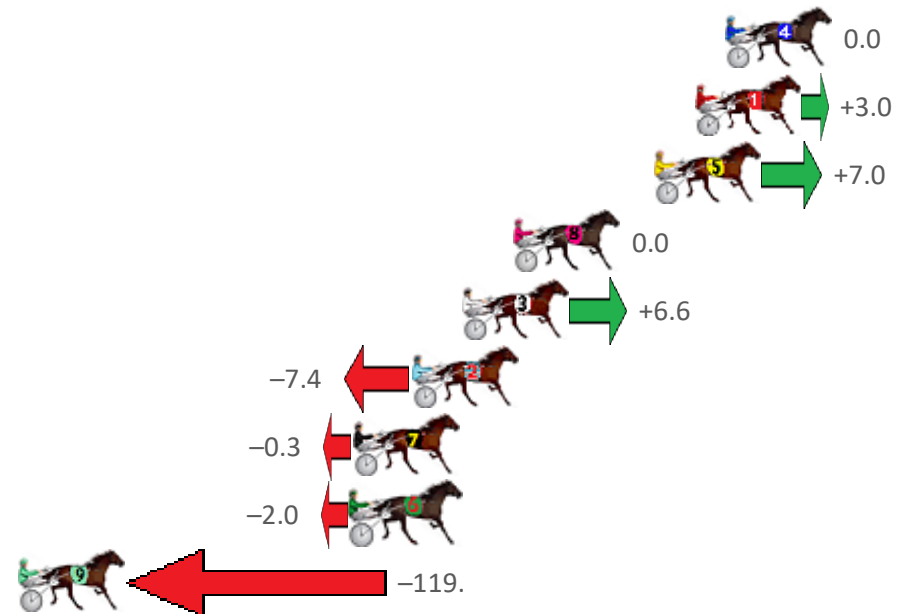

Albion Park Race 5 Distance 2138m

Tuesday, 12 January 2021

Gross Time: 2:36.90 MileRate: 1:58.10 LeadTime: 38.50s First Qtr: 31.30s Second Qtr: 31.00s Third Qtr: 27.70s Fourth Qtr: 28.40s

No	Horse	Plc	Margin	Time	800Time (W)	400 Time (W)
4	MORESCO	1	0.0m	2:36.90	56.10s (0)	28.40s (0)
1	FLAME LADY	2	1.2m	2:36.99	55.89s (0)	28.19s (0)
5	RECIPE FOR DREAMING	3	2.8m	2:37.11	55.61s (1)	28.17s (2)
8	IFOUNDTHEBEACH	4	8.4m	2:37.53	56.10s (0)	28.37s (0)
3	COULDNTTELLYA	5	10.4m	2:37.68	55.64s (0)	27.86s (0)
2	OUR FRIEND	6	12.4m	2:37.83	56.62s (1)	29.16s (1)
7	LONESTAR LAD	7	14.7m	2:38.00	56.12s (1)	28.70s (2)
6	DEVOUGED	8	14.8m	2:38.00	56.24s (0)	28.50s (0)
9	PETITE PAREE	9	139.4m	2:47.30	64.45s (1)	37.18s (1)

Finish Position and metres gained from 800m

Sectionals
Powered by

PJ HARNESS ANALYSER **NEW**

Learn the power of sectionals

Check us out at www.pjdata.com.au

The Racing Queensland Board (trading as Racing Queensland) and provider are not responsible for the completeness or accuracy of any of the information contained herein, and makes no representations about its suitability for any purpose.