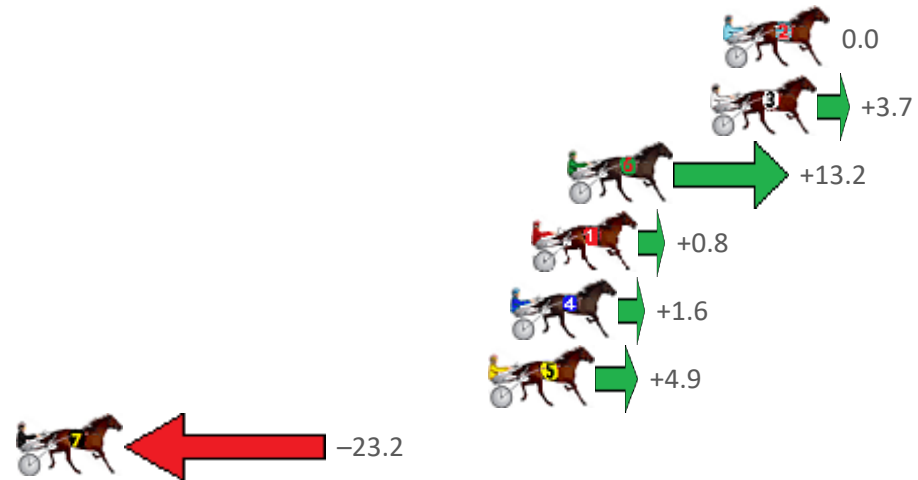

Albion Park Race 2 Distance 2647m

Tuesday, 12 January 2021

Gross Time: 3:21.70 MileRate: 2:02.70 LeadTime: 79.90s First Qtr: 30.50s Second Qtr: 31.90s Third Qtr: 29.30s Fourth Qtr: 30.10s

NoHorse	Plc	Margin	Time	800Time (W)	400 Time (W)
2 REDRIVERDEBBA	1	0.0m	3:21.70	59.40s (0)	30.10s (0)
3 LANSBURY	2	0.5m	3:21.74	59.13s (0)	29.75s (0)
6 JEDDY R YA READY	3	6.2m	3:22.19	58.43s (0)	29.01s (0)
1 MALABAR SPUR	4	7.6m	3:22.30	59.34s (0)	29.91s (1)
4 KINGDOM COME	5	8.4m	3:22.36	59.28s (1)	30.52s (1)
5 MIRACLE RISING	6	9.3m	3:22.43	59.04s (0)	29.58s (0)
7 CASTLEREAGH	7	39.4m	3:24.81	61.11s (1)	31.64s (1)

Finish Position and metres gained from 800m

Sectionals
Powered by

PJ HARNESS ANALYSER **NEW**

Learn the power of sectionals

Check us out at www.pjdata.com.au

The Racing Queensland Board (trading as Racing Queensland) and provider are not responsible for the completeness or accuracy of any of the information contained herein, and makes no representations about its suitability for any purpose.