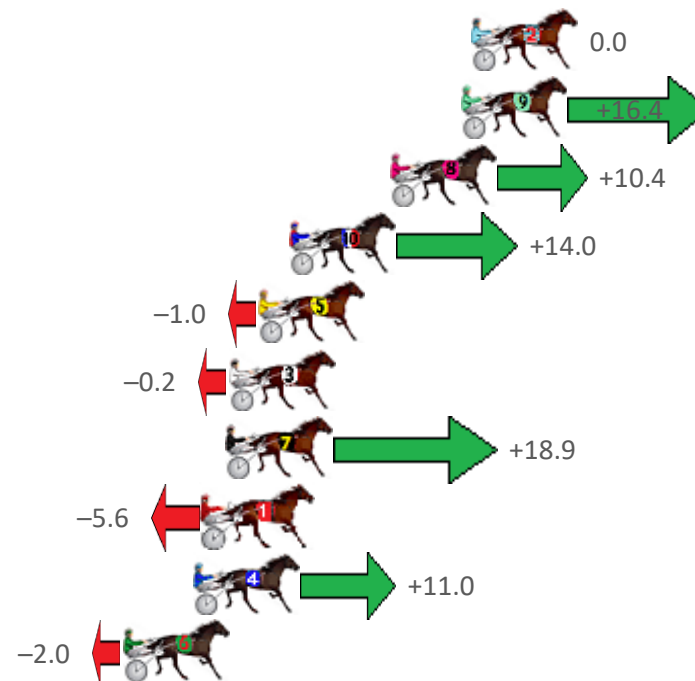

Albion Park Race 3 Distance 1660m

Tuesday, 12 January 2021

Gross Time: 1:59.00 MileRate: 1:55.30 LeadTime: 3.60s First Qtr: 27.40s Second Qtr: 31.00s Third Qtr: 27.80s Fourth Qtr: 29.20s

NoHorse	Plc	Margin	Time	800Time (W)	400 Time (W)
2 KOTARE ELITE	1	0.0m	1:59.00	57.00s (0)	29.20s (0)
9 BONDI SHAKE	2	0.4m	1:59.03	55.84s (1)	28.20s (2)
8 LANCELOT BROMAC	3	3.2m	1:59.25	56.26s (0)	28.37s (1)
10 TIMENPATIENCE	4	7.2m	1:59.55	56.01s (1)	28.33s (2)
5 SUNNY RICE	5	8.4m	1:59.64	57.07s (1)	29.36s (1)
3 SHEZALUCKYLADY	6	9.6m	1:59.74	57.01s (0)	29.07s (0)
7 MAJOR LUCKY	7	9.7m	1:59.74	55.66s (1)	28.19s (1)
1 CLARES FOOL	8	10.6m	1:59.81	57.40s (0)	29.45s (0)
4 SIGNOR JUJON	9	11.0m	1:59.84	56.22s (0)	28.68s (0)
6 SCOTCH EN ICE	10	13.8m	2:00.06	57.14s (1)	29.52s (2)

Finish Position and metres gained from 800m

Sectionals
Powered by

PJ HARNESS ANALYSER **NEW**

Learn the power of sectionals

Check us out at www.pjdata.com.au

The Racing Queensland Board (trading as Racing Queensland) and provider are not responsible for the completeness or accuracy of any of the information contained herein, and makes no representations about its suitability for any purpose.