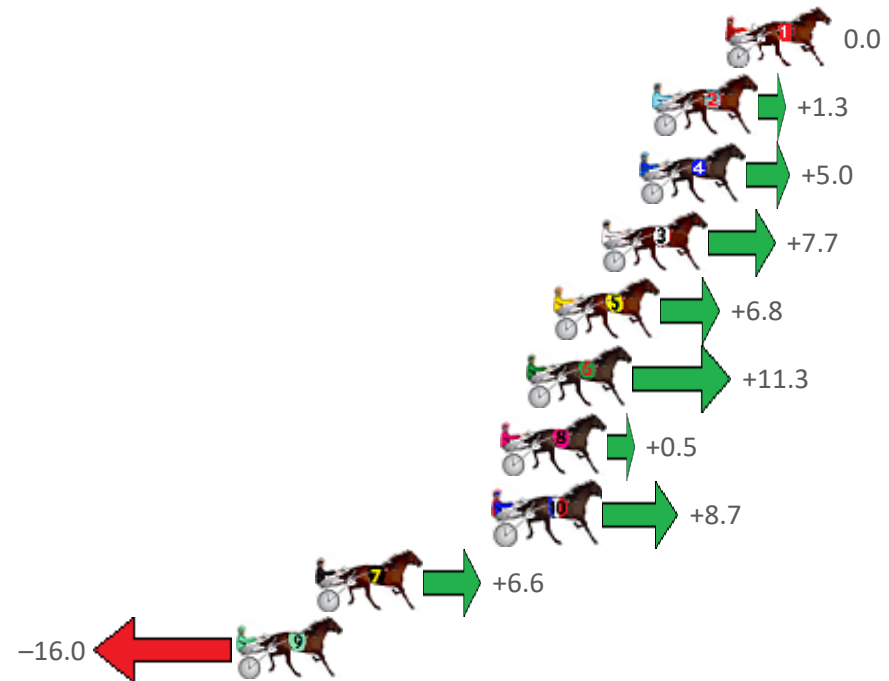

Albion Park Race 7 Distance 1660m

Tuesday, 12 January 2021

Gross Time: 1:56.80 MileRate: 1:53.30 LeadTime: 3.50s First Qtr: 27.10s Second Qtr: 29.40s Third Qtr: 27.90s Fourth Qtr: 28.90s

No	Horse	Plc	Margin	Time	800Time (W)	400 Time (W)
1	CHANTREY	1	0.0m	1:56.80	56.80s (0)	28.90s (0)
2	FEEL THE REIGN	2	2.9m	1:57.02	56.71s (0)	28.81s (0)
4	INTRANSIT	3	3.4m	1:57.06	56.45s (1)	28.61s (1)
3	OUR BONDI BEACH	4	4.9m	1:57.17	56.26s (1)	28.43s (2)
5	HOLY CAMP CLIVE	5	6.8m	1:57.32	56.32s (0)	28.35s (0)
6	HARD TO HEAR	6	7.9m	1:57.40	56.00s (0)	28.09s (0)
8	MARK DENNIS	7	8.9m	1:57.48	56.76s (0)	28.79s (0)
10	IM COMPLIANT	8	9.1m	1:57.49	56.19s (1)	28.52s (1)
7	IDEAL SITUATION	9	16.2m	1:58.03	56.33s (1)	28.66s (1)
9	SABRAGE	10	19.4m	1:58.27	57.93s (1)	30.09s (1)

Finish Position and metres gained from 800m

Sectionals
Powered by

PJ HARNESS ANALYSER **NEW**

Learn the power of sectionals

Check us out at www.pjdata.com.au

The Racing Queensland Board (trading as Racing Queensland) and provider are not responsible for the completeness or accuracy of any of the information contained herein, and makes no representations about its suitability for any purpose.