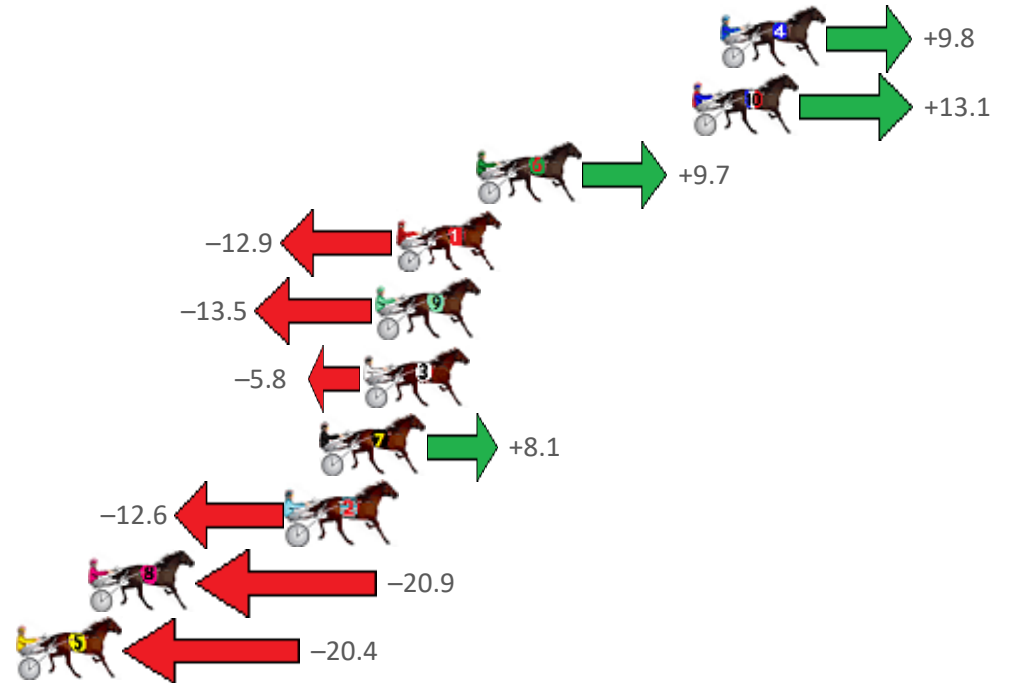

Albion Park Race 5 Distance 1660m

Tuesday, 16 February 2021

Gross Time: 2:00.70 MileRate: 1:57.00 LeadTime: 3.50s First Qtr: 27.50s Second Qtr: 31.70s Third Qtr: 28.70s Fourth Qtr: 29.30s

No Horse	Plc	Margin	Time	800Time (W)	400 Time (W)
4 SIR SEMPER FIDELIS	1	0.0m	2:00.70	57.29s (1)	28.80s (3)
10 LANCELOT BROMAC	2	1.1m	2:00.78	57.06s (1)	28.55s (2)
6 GRETELS GIRL	3	9.7m	2:01.45	57.30s (1)	28.97s (1)
1 SWEET APPEAL	4	12.9m	2:01.69	58.93s (0)	30.24s (0)
9 DOLLARBILL	5	13.7m	2:01.75	58.97s (1)	30.30s (1)
3 LIFEINHEAVEN	6	14.2m	2:01.79	58.42s (0)	29.64s (1)
7 NEWMERELLA LADYKAY	7	15.9m	2:01.92	57.42s (1)	28.94s (1)
2 COBBLER LANE	8	17.2m	2:02.02	58.91s (1)	30.29s (2)
8 MONTANA PRIDE	9	25.1m	2:02.63	59.51s (0)	30.82s (0)
5 ARMA AUGUSTUS	10	33.6m	2:03.28	59.47s (0)	30.84s (0)

Finish Position and metres gained from 800m

Sectionals
Powered by

Find out about our horse reports

Comprehensive sectional reports on any horse in Australia
Perfect if you are buying, selling or own a Standard Bred

50% off
in February

Check us out at www.pjdata.com.au and now on Facebook

The Racing Queensland Board (trading as Racing Queensland) and provider are not responsible for the completeness or accuracy of any of the information contained herein, and makes no representations about its suitability for any purpose.