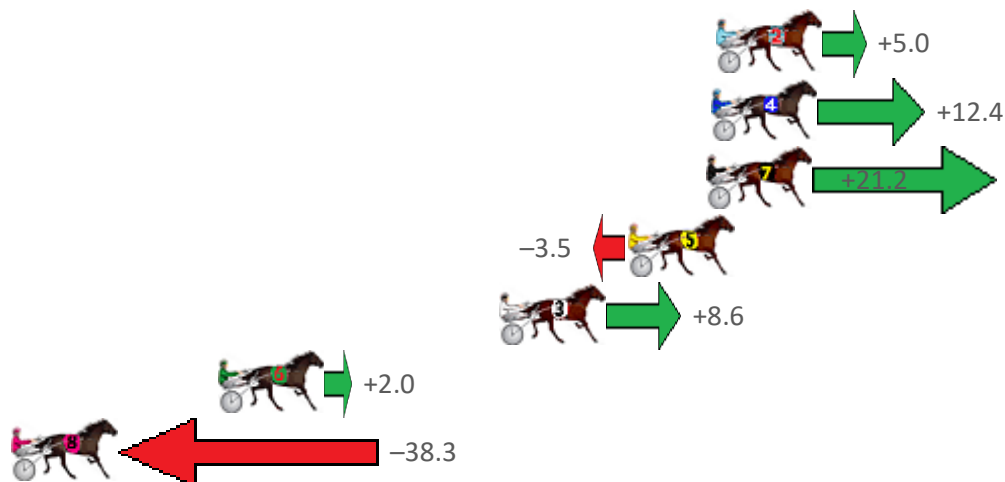

Albion Park Race 3 Distance 1660m

Tuesday, 16 February 2021

Gross Time: 2:00.00 MileRate: 1:56.40 LeadTime: 3.40s First Qtr: 27.20s Second Qtr: 30.00s Third Qtr: 28.80s Fourth Qtr: 30.60s

No Horse	Plc	Margin	Time	800Time (W)	400 Time (W)
2 DYNAMIC DAN	1	0.0m	2:00.00	59.03s (0)	30.27s (0)
4 SUNNY RICE	2	0.2m	2:00.02	58.48s (1)	29.96s (0)
7 RECIPE FOR DREAMING	3	0.4m	2:00.03	57.83s (1)	30.11s (1)
5 LITTLELIONELJAMES	4	3.5m	2:00.28	59.66s (0)	30.87s (0)
3 OUR FRIEND	5	8.6m	2:00.69	58.77s (1)	30.08s (1)
6 GOLDEN SAND	6	19.8m	2:01.59	59.25s (0)	30.57s (1)
8 ROGER THAT	7	48.7m	2:03.90	62.23s (0)	32.86s (0)

Finish Position and metres gained from 800m

Sectionals
Powered by

Find out about our horse reports

Comprehensive sectional reports on any horse in Australia
Perfect if you are buying, selling or own a Standard Bred

50% off
in February

Check us out at www.pjdata.com.au and now on Facebook

The Racing Queensland Board (trading as Racing Queensland) and provider are not responsible for the completeness or accuracy of any of the information contained herein, and makes no representations about its suitability for any purpose.