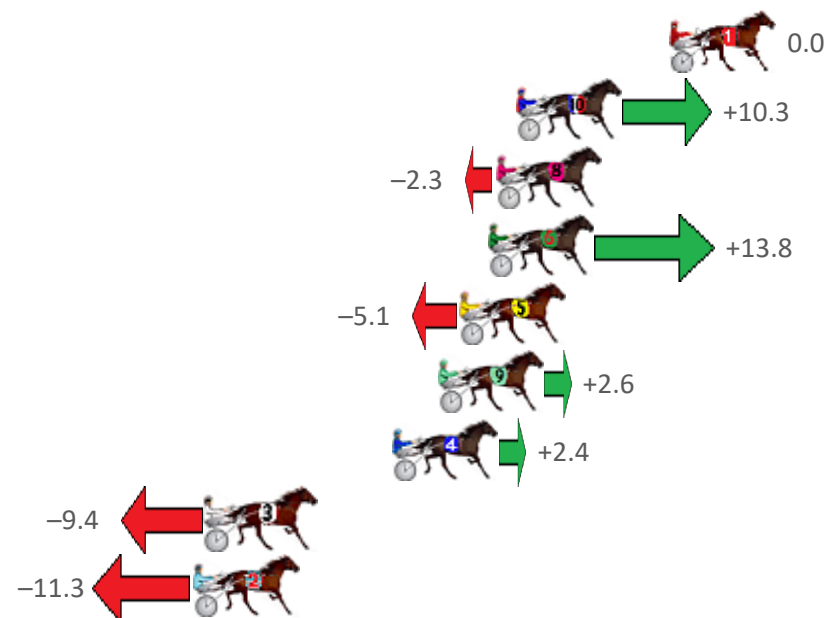

Albion Park Race 6 Distance 1660m

Tuesday, 16 February 2021

Gross Time: 2:00.50 MileRate: 1:56.80 LeadTime: 3.40s First Qtr: 28.40s Second Qtr: 31.70s Third Qtr: 28.50s Fourth Qtr: 28.50s

No Horse	Plc	Margin	Time	800Time (W)	400 Time (W)
1 BLUE SHARD	1	0.0m	2:00.50	57.00s (0)	28.50s (0)
10 HIGH ON MONTANA	2	6.1m	2:00.96	56.27s (1)	28.46s (2)
8 DEVOUGED	3	6.9m	2:01.02	57.16s (0)	28.66s (0)
6 BONDI SHAKE	4	7.2m	2:01.04	56.02s (1)	28.22s (2)
5 MAGGIE	5	8.3m	2:01.12	57.36s (1)	29.05s (1)
9 COPPICE	6	9.2m	2:01.19	56.82s (1)	28.98s (2)
4 OUR BUSCEMI	7	11.0m	2:01.32	56.83s (0)	28.54s (1)
3 FAIREACHDAINN	8	18.4m	2:01.88	57.67s (0)	29.14s (0)
2 FIRE ME UP	9	18.9m	2:01.91	57.80s (1)	29.41s (1)

Finish Position and metres gained from 800m

Sectionals
Powered by

Find out about our horse reports

Comprehensive sectional reports on any horse in Australia
Perfect if you are buying, selling or own a StandardBred

50% off
in February

Check us out at www.pjdata.com.au and now on Facebook

The Racing Queensland Board (trading as Racing Queensland) and provider are not responsible for the completeness or accuracy of any of the information contained herein, and makes no representations about its suitability for any purpose.