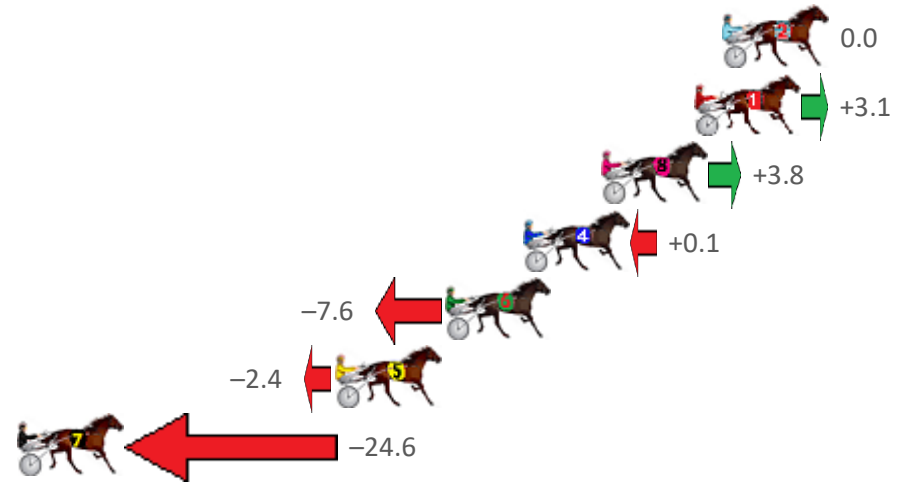

Albion Park Race 4 Distance 1660m

Tuesday, 16 February 2021

Gross Time: 1:57.70 MileRate: 1:54.10 LeadTime: 3.40s First Qtr: 29.10s Second Qtr: 29.90s Third Qtr: 27.60s Fourth Qtr: 27.70s

No Horse	Plc	Margin	Time	800Time (W)	400 Time (W)
2 FRANCO HAMPTON	1	0.0m	1:57.70	55.30s (0)	27.70s (0)
1 SOHO TSUNAMI	2	1.1m	1:57.78	55.09s (0)	27.49s (0)
8 A RAINBOW DELIGHT	3	4.8m	1:58.05	55.04s (0)	27.42s (0)
4 ARTFUL MAID	4	7.9m	1:58.28	55.29s (1)	27.75s (1)
6 MILLWOOD TILLY	5	11.0m	1:58.50	55.82s (1)	28.26s (1)
5 OUR RIDGY DIDGE	6	15.4m	1:58.82	55.46s (1)	27.95s (1)
7 JAY TEE TYRON	7	33.2m	2:00.12	56.99s (2)	29.28s (2)

Finish Position and metres gained from 800m

Sectionals
Powered by

Find out about our horse reports

Comprehensive sectional reports on any horse in Australia
Perfect if you are buying, selling or own a Standard Bred

**50% off
in February**

Check us out at www.pjdata.com.au and now on Facebook

The Racing Queensland Board (trading as Racing Queensland) and provider are not responsible for the completeness or accuracy of any of the information contained herein, and makes no representations about its suitability for any purpose.