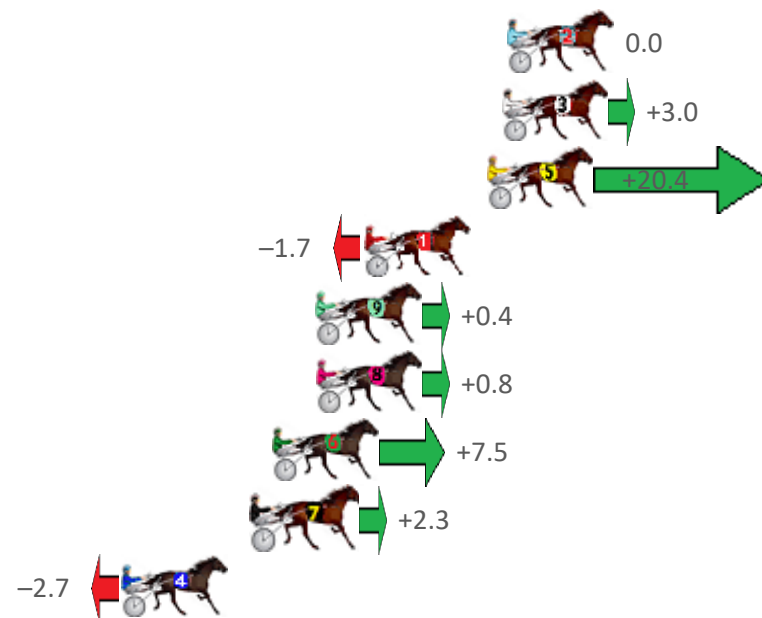

Albion Park Race 7 Distance 1660m

Tuesday, 16 February 2021

Gross Time: 2:00.10 MileRate: 1:56.40 LeadTime: 3.30s First Qtr: 29.00s Second Qtr: 31.50s Third Qtr: 28.00s Fourth Qtr: 28.30s

No Horse	Plc	Margin	Time	800Time (W)	400 Time (W)
2 MARK OF INTEGRITY	1	0.0m	2:00.10	56.30s (0)	28.30s (0)
3 JONAH JONES	2	0.2m	2:00.11	56.09s (1)	28.16s (1)
5 CARDLESFROMHEAVEN	3	0.8m	2:00.16	54.87s (1)	28.07s (2)
1 ARTHUR LOWE	4	5.7m	2:00.52	56.42s (0)	28.38s (0)
9 FEEL LIKE DANCIN	5	7.6m	2:00.67	56.27s (1)	28.24s (1)
8 GODDESS JUJON	6	7.6m	2:00.67	56.24s (0)	28.20s (0)
6 COLONEL JOY	7	9.3m	2:00.79	55.78s (1)	28.34s (2)
7 OUR LITTLE DIGGER	8	10.1m	2:00.85	56.14s (0)	28.08s (0)
4 PSYCHEDELIC	9	15.3m	2:01.24	56.49s (1)	28.45s (1)

Finish Position and metres gained from 800m

Sectionals
Powered by

Find out about our horse reports

Comprehensive sectional reports on any horse in Australia
Perfect if you are buying, selling or own a Standard Bred

50% off
in February

Check us out at www.pjdata.com.au and now on Facebook

The Racing Queensland Board (trading as Racing Queensland) and provider are not responsible for the completeness or accuracy of any of the information contained herein, and makes no representations about its suitability for any purpose.