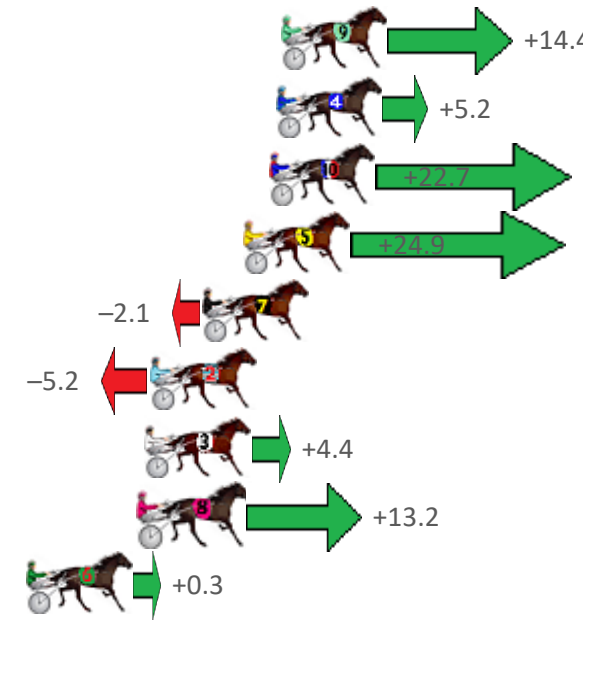

Albion Park Race 9 Distance 1660m

Tuesday, 16 February 2021

Gross Time: 1:59.20 MileRate: 1:55.50 LeadTime: 3.40s First Qtr: 27.60s Second Qtr: 30.60s Third Qtr: 28.10s Fourth Qtr: 29.50s

No Horse	Plc	Margin	Time	800Time (W)	400 Time (W)
9 CASINO TOMMY	1	0.0m	1:59.20	56.57s (1)	29.00s (3)
4 JOHNNY WHITE	2	0.2m	1:59.22	57.23s (1)	29.24s (2)
10 SAM IS PERFECTION	3	0.5m	1:59.24	55.97s (1)	28.60s (1)
5 ELMS CREEK	4	1.5m	1:59.32	55.82s (0)	28.36s (1)
7 GOTTA MOMENT	5	3.1m	1:59.44	57.75s (1)	29.71s (1)
2 LETTUCE FIRE STAR	6	5.2m	1:59.60	57.97s (0)	29.88s (0)
3 WATTLEBANK FLYER	7	5.4m	1:59.62	57.28s (1)	29.27s (1)
8 CLASSIE AMERICAN	8	5.6m	1:59.63	56.65s (1)	29.12s (2)
6 IM COMPLIANT	9	10.1m	1:59.98	57.58s (0)	29.40s (0)
1 IDEAL SITUATION	10	20.6m	2:00.79	58.77s (0)	30.54s (0)

Finish Position and metres gained from 800m

Sectionals
Powered by

Find out about our horse reports

Comprehensive sectional reports on any horse in Australia
Perfect if you are buying, selling or own a Standard Bred

**50% off
in February**

Check us out at www.pjdata.com.au and now on Facebook

The Racing Queensland Board (trading as Racing Queensland) and provider are not responsible for the completeness or accuracy of any of the information contained herein, and makes no representations about its suitability for any purpose.