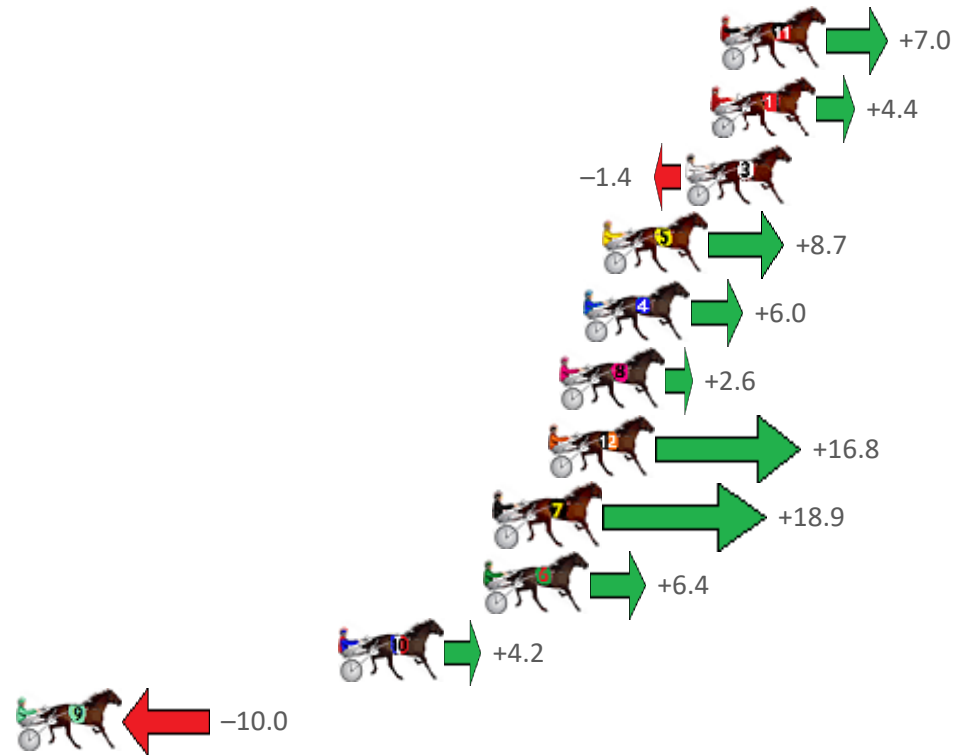

Albion Park Race 8 Distance 2138m

Tuesday, 16 February 2021

Gross Time: 2:41.40 MileRate: 2:01.50 LeadTime: 38.50s First Qtr: 33.70s Second Qtr: 32.30s Third Qtr: 28.50s Fourth Qtr: 28.40s

No Horse	Plc	Margin	Time	800Time (W)	400 Time (W)
11 NEWPORT DREAMZ	1	0.0m	2:41.40	56.40s (1)	28.26s (1)
1 HELLO ITS ME	2	0.4m	2:41.43	56.59s (0)	28.10s (0)
3 SHEZ ALL STYLE	3	1.4m	2:41.50	57.00s (0)	28.50s (0)
5 BETTATHANIDEAL	4	4.7m	2:41.75	56.28s (0)	27.69s (0)
4 MORESCO	5	5.4m	2:41.80	56.48s (1)	28.33s (1)
8 IDEAL TIGER	6	6.4m	2:41.88	56.72s (0)	28.19s (0)
12 ROCKSLIDE	7	6.8m	2:41.91	55.71s (2)	28.27s (3)
7 STINGER LINDENNY	8	8.9m	2:42.06	55.56s (2)	28.12s (3)
6 ILLAWONG DREAMTIM	9	9.4m	2:42.10	56.45s (1)	28.26s (1)
10 MEGA STAR	10	15.2m	2:42.53	56.60s (2)	29.15s (2)
9 OLIVER WINKLE	11	30.0m	2:43.64	57.61s (1)	29.08s (0)

Finish Position and metres gained from 800m

Sectionals
Powered by

Find out about our horse reports

Comprehensive sectional reports on any horse in Australia
Perfect if you are buying, selling or own a Standard Bred

**50% off
in February**

Check us out at www.pjdata.com.au and now on Facebook

The Racing Queensland Board (trading as Racing Queensland) and provider are not responsible for the completeness or accuracy of any of the information contained herein, and makes no representations about its suitability for any purpose.