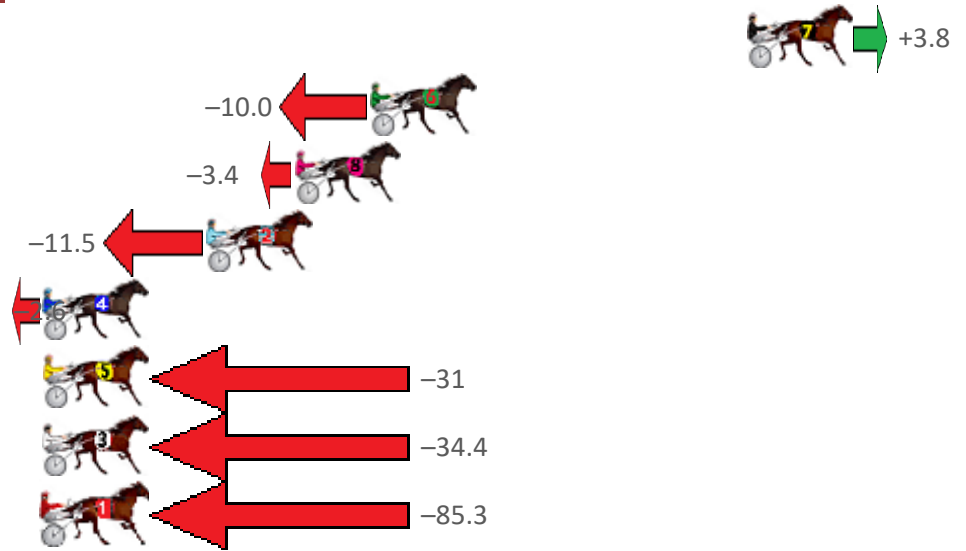

Albion Park Race 2 Distance 1660m

Tuesday, 16 February 2021

Gross Time: 1:59.40 MileRate: 1:55.70 LeadTime: 3.50s First Qtr: 27.70s Second Qtr: 29.00s Third Qtr: 28.60s Fourth Qtr: 30.60s

No Horse	Plc	Margin	Time	800Time (W)	400 Time (W)
7 JINGLES BROMAC	1	0.0m	1:59.40	58.92s (1)	30.60s (0)
6 THE RAGNBONE MAN	2	15.0m	2:00.60	59.94s (0)	30.98s (1)
8 RISKY BUZINESS	3	18.0m	2:00.84	59.45s (1)	30.55s (1)
2 SHEZ GOT BLING	4	21.5m	2:01.12	60.05s (1)	30.93s (0)
4 FORBIDDEN FEELINGS	5	29.0m	2:01.72	59.39s (0)	30.49s (0)
5 CYCLONE KELLY	6	30.7m	2:01.86	61.46s (0)	32.22s (0)
3 CHAMPAGNE REACTOR	7	84.4m	2:06.16	61.73s (0)	32.46s (0)
1 ARTISTIC HUMMA	8	99.5m	2:07.37	65.48s (0)	35.20s (0)

Finish Position and metres gained from 800m

Sectionals
Powered by

Find out about our horse reports

Comprehensive sectional reports on any horse in Australia
Perfect if you are buying, selling or own a Standard Bred

Check us out at www.pjdata.com.au and now on Facebook

The Racing Queensland Board (trading as Racing Queensland) and provider are not responsible for the completeness or accuracy of any of the information contained herein, and makes no representations about its suitability for any purpose.