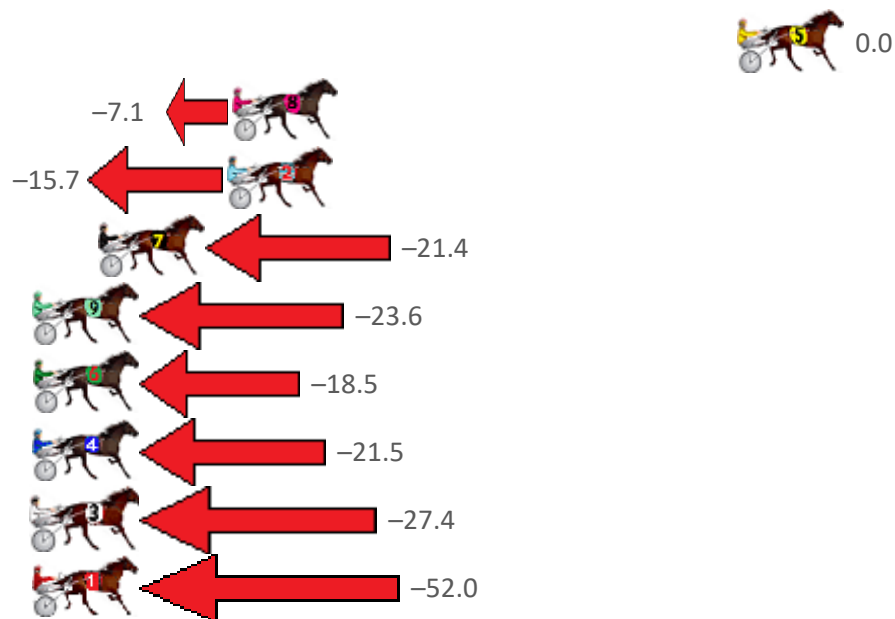

Albion Park Race 1 Distance 1660m

Tuesday, 16 February 2021

Gross Time: 1:59.80 MileRate: 1:56.20 LeadTime: 3.50s First Qtr: 28.40s Second Qtr: 30.30s Third Qtr: 29.20s Fourth Qtr: 28.40s

No	Horse	Plc	Margin	Time	800Time (W)	400 Time (W)
5	AM SPARTA	1	0.0m	1:59.80	57.60s (0)	28.40s (0)
8	ILLBEWATCHING	2	20.1m	2:01.30	58.11s (1)	28.87s (1)
2	KID CALVERT	3	20.3m	2:01.31	58.72s (0)	29.51s (0)
7	REDDY FIRE	4	25.4m	2:01.69	59.13s (1)	29.90s (1)
9	GLENCOE REIGN	5	32.0m	2:02.19	59.29s (1)	30.07s (1)
6	GRINYDONTCHA	6	32.5m	2:02.22	58.92s (0)	28.77s (1)
4	STAR OF WONDER	7	40.1m	2:02.79	59.14s (0)	29.47s (2)
3	CHASIN DREAMZ	8	44.4m	2:03.11	59.56s (1)	30.02s (1)
1	ROLLON TWICE	9	61.4m	2:04.38	61.32s (0)	31.04s (0)

Finish Position and metres gained from 800m

Sectionals
Powered by

Find out about our horse reports

Comprehensive sectional reports on any horse in Australia
Perfect if you are buying, selling or own a Standard Bred