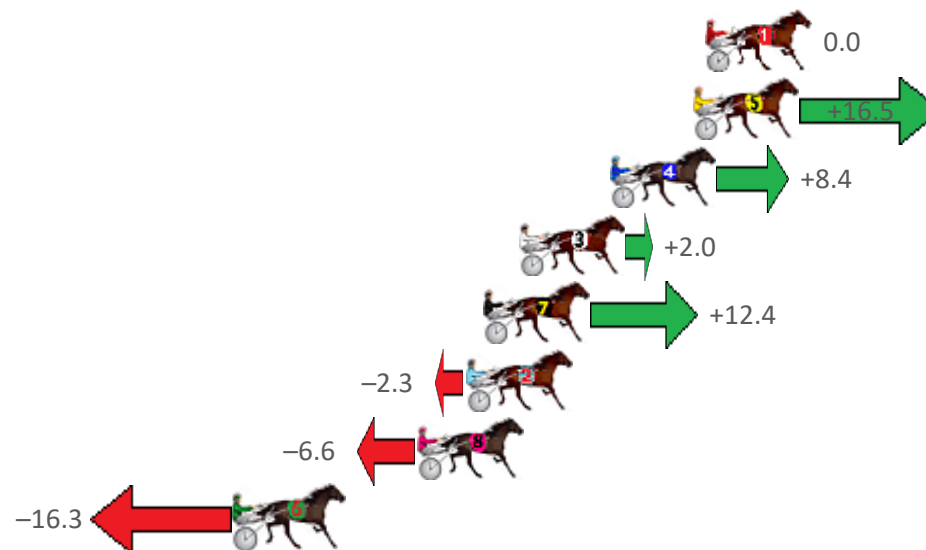

Albion Park Race 1 Distance 2138m

Friday, 26 February 2021

Gross Time: 2:38.80 MileRate: 1:59.50 LeadTime: 40.20s First Qtr: 31.50s Second Qtr: 30.00s Third Qtr: 28.50s Fourth Qtr: 28.60s

No Horse	Plc	Margin	Time	800Time (W)	400 Time (W)
1 GOPATI	1	0.0m	2:38.80	57.10s (0)	28.60s (0)
5 CHEESANDKISSES	2	0.5m	2:38.84	55.93s (1)	27.44s (1)
4 CALL ME TRISH	3	3.8m	2:39.09	56.50s (1)	28.02s (1)
3 ONYA DOUG	4	7.4m	2:39.36	56.96s (0)	28.44s (0)
7 ROYAL OBSESSION	5	8.8m	2:39.46	56.22s (1)	27.73s (0)
2 BUSTN FEELZ GOOD	6	9.5m	2:39.51	57.26s (1)	28.74s (1)
8 BEE GEES BEST	7	11.4m	2:39.66	57.57s (0)	29.07s (0)
6 GLENEAGLE WARRIOR	8	18.7m	2:40.20	58.26s (1)	29.74s (1)

Finish Position and metres gained from 800m

Sectionals
Powered by

Find out about our horse reports

Comprehensive sectional reports on any horse in Australia
Perfect if you are buying, selling or own a Standard Bred

**50% off
in February**

Check us out at www.pjdata.com.au and now on Facebook

The Racing Queensland Board (trading as Racing Queensland) and provider are not responsible for the completeness or accuracy of any of the information contained herein, and makes no representations about its suitability for any purpose.