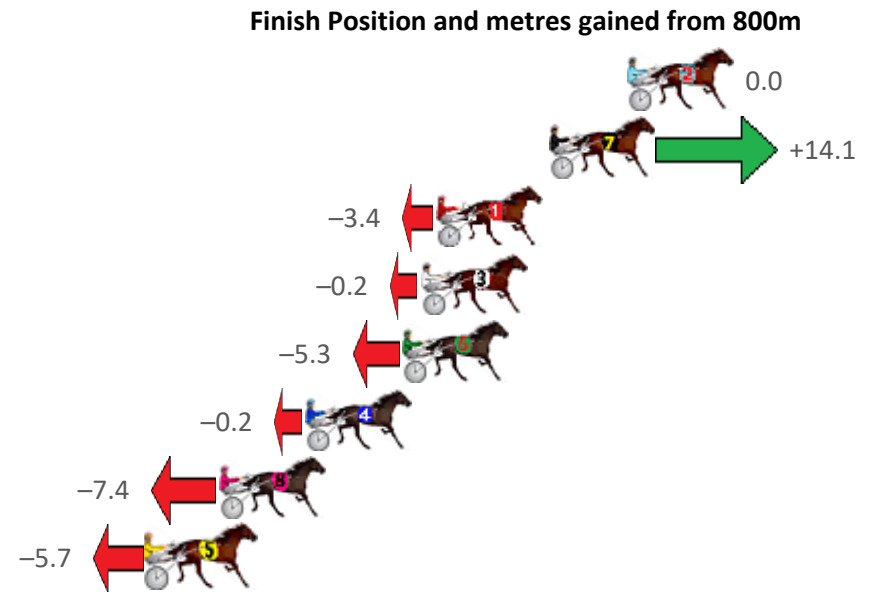

Albion Park Race 6 Distance 2138m

Friday, 26 February 2021

Gross Time: 2:33.60 MileRate: 1:55.60 LeadTime: 39.10s First Qtr: 29.60s Second Qtr: 28.80s Third Qtr: 27.40s Fourth Qtr: 28.70s

No Horse	Plc	Margin	Time	800Time (W)	400 Time (W)
2 ROCKNROLL CLASSIC	1	0.0m	2:33.60	56.10s (0)	28.70s (0)
7 FRANCO LANDRY	2	3.1m	2:33.83	55.12s (1)	27.88s (2)
1 ETERNAL PROMISE	3	7.6m	2:34.17	56.34s (0)	28.91s (0)
3 OUR BONDI BEACH	4	8.2m	2:34.22	56.11s (1)	28.54s (1)
6 FEELINGFORARAINBOW	5	8.9m	2:34.27	56.47s (1)	29.01s (1)
4 COLONEL JOY	6	12.8m	2:34.56	56.11s (1)	28.57s (1)
8 BEE GEES BANDIT	7	16.2m	2:34.82	56.62s (0)	29.11s (0)
5 DOUBLE OR NOTHING	8	19.1m	2:35.04	56.50s (0)	28.99s (0)

Sectionals
Powered by

Find out about our horse reports

Comprehensive sectional reports on any horse in Australia
Perfect if you are buying, selling or own a Standard Bred

**50% off
in February**

Check us out at www.pjdata.com.au and now on Facebook

The Racing Queensland Board (trading as Racing Queensland) and provider are not responsible for the completeness or accuracy of any of the information contained herein, and makes no representations about its suitability for any purpose.