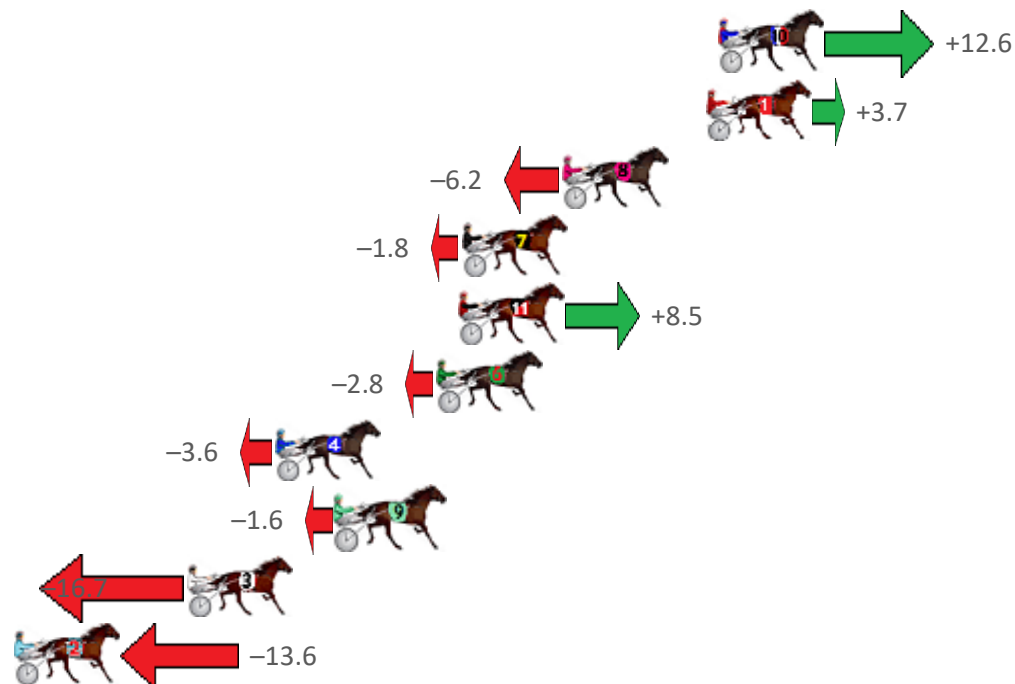

Albion Park Race 4 Distance 2138m

Friday, 26 February 2021

Gross Time: 2:44.10 MileRate: 2:02.30 LeadTime: 42.80s First Qtr: 31.70s Second Qtr: 31.70s Third Qtr: 29.30s Fourth Qtr: 28.60s

No Horse	Plc	Margin	Time	800Time (W)	400 Time (W)
10 ORLANDO JOLT	1	0.0m	2:44.10	56.99s (1)	27.92s (2)
1 UNKNOWN SON	2	0.5m	2:44.14	57.63s (0)	28.34s (0)
8 JANSSON	3	6.2m	2:44.57	58.35s (0)	29.04s (0)
7 CHASING GREAT	4	10.2m	2:44.87	58.03s (1)	28.81s (1)
11 ALADDIN SANE	5	10.3m	2:44.87	57.29s (0)	28.42s (1)
6 THE REAPER	6	11.2m	2:44.94	58.10s (0)	28.80s (0)
4 SHEGOTSASS	7	17.6m	2:45.42	58.16s (0)	28.84s (0)
9 ONE NIGHT OUT	8	15.2m	2:45.24	58.02s (2)	29.34s (2)
3 MAJESTIC TIME	9	21.1m	2:45.68	59.10s (1)	29.89s (1)
2 DOWN UNDER RORS	10	31.0m	2:46.43	58.88s (1)	29.71s (2)

Finish Position and metres gained from 800m

Sectionals
Powered by

Find out about our horse reports

Comprehensive sectional reports on any horse in Australia
Perfect if you are buying, selling or own a Standard Bred

**50% off
in February**

Check us out at www.pjdata.com.au and now on Facebook

The Racing Queensland Board (trading as Racing Queensland) and provider are not responsible for the completeness or accuracy of any of the information contained herein, and makes no representations about its suitability for any purpose.