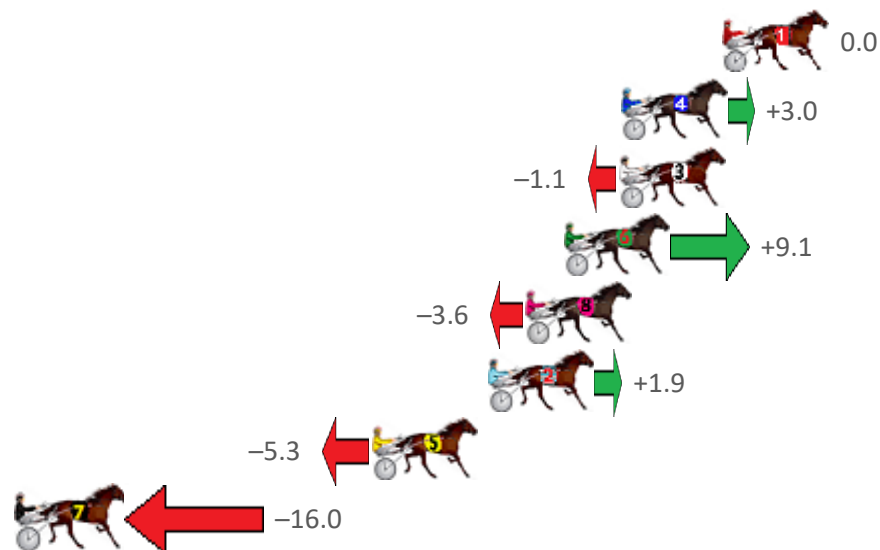

Albion Park Race 3 Distance 2138m

Friday, 26 February 2021

Gross Time: 2:40.50 MileRate: 2:00.80 LeadTime: 40.70s First Qtr: 32.20s Second Qtr: 31.70s Third Qtr: 27.80s Fourth Qtr: 28.10s

No Horse	Plc	Margin	Time	800Time (W)	400 Time (W)
1 RECIPE FOR DREAMING	1	0.0m	2:40.50	55.90s (0)	28.10s (0)
4 FEEL THE THUNDER	2	4.0m	2:40.80	55.69s (1)	27.83s (1)
3 MAGGIE	3	4.1m	2:40.80	55.98s (1)	28.18s (1)
6 CHANCELESS CENTURY	4	6.3m	2:40.97	55.27s (1)	27.73s (2)
8 MACHIN OUT	5	7.8m	2:41.08	56.15s (0)	28.14s (0)
2 MAFFIOSO GIRL	6	9.3m	2:41.19	55.77s (1)	28.46s (2)
5 JAGGERS SWAGGER	7	13.9m	2:41.53	56.27s (0)	27.88s (0)
7 PETITE PAREE	8	36.2m	2:43.17	57.01s (1)	28.35s (1)

Finish Position and metres gained from 800m

Sectionals
Powered by

Find out about our horse reports

Comprehensive sectional reports on any horse in Australia
Perfect if you are buying, selling or own a StandardBred

50% off
in February

Check us out at www.pjdata.com.au and now on Facebook

The Racing Queensland Board (trading as Racing Queensland) and provider are not responsible for the completeness or accuracy of any of the information contained herein, and makes no representations about its suitability for any purpose.