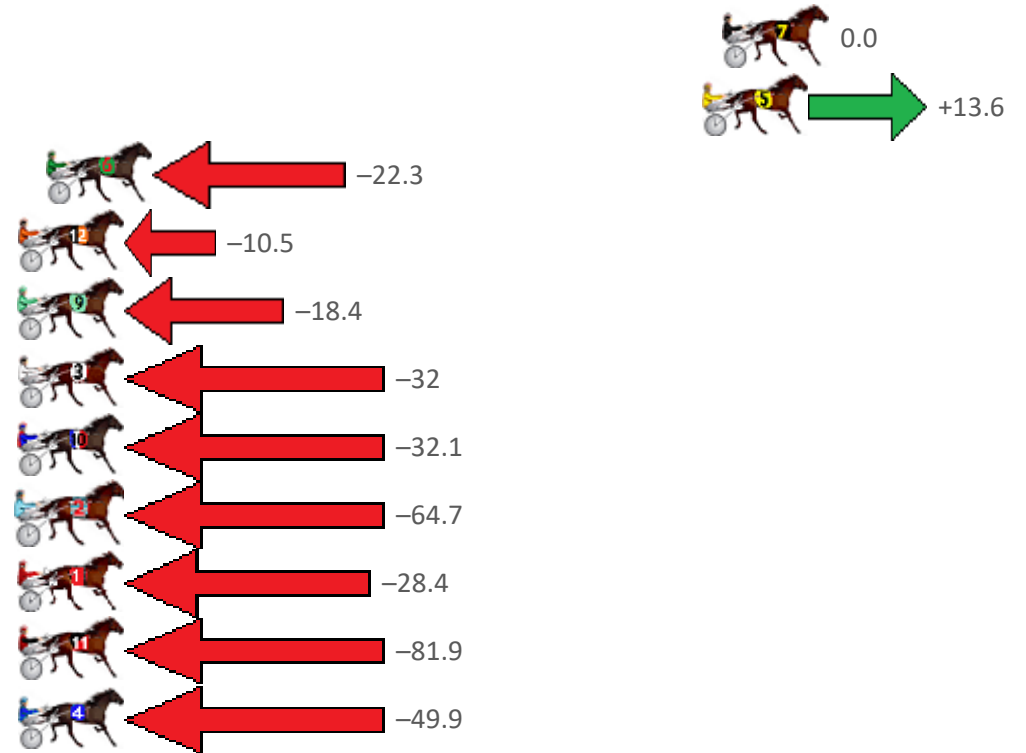

Albion Park Race 2 Distance 2138m

Friday, 26 February 2021

Gross Time: 2:40.70 MileRate: 2:00.40 LeadTime: 41.80s First Qtr: 30.90s Second Qtr: 30.50s Third Qtr: 28.40s Fourth Qtr: 29.10s

No Horse	Plc	Margin	Time	800Time (W)	400 Time (W)
7 VAN SANK	1	0.0m	2:40.70	57.50s (0)	29.10s (0)
5 KRAZE	2	0.8m	2:40.76	56.53s (1)	29.11s (1)
6 EYRE I GO	3	26.9m	2:42.75	59.09s (1)	30.18s (1)
12 IM THE COMMANDO	4	29.7m	2:42.97	58.25s (1)	29.64s (1)
9 AVEROSS DON	5	34.0m	2:43.30	58.82s (0)	29.43s (0)
3 SPIDERS DEVIL	6	35.4m	2:43.40	59.72s (0)	30.84s (0)
10 HAVANA MAGIC	7	52.9m	2:44.74	59.79s (0)	30.55s (1)
2 DAY TOURER	8	75.9m	2:46.49	62.12s (0)	33.30s (0)
1 HELLO JOLENE JOLENE	9	78.4m	2:46.69	59.53s (0)	30.07s (0)
11 HEART OF CHANGE	10	91.9m	2:47.72	63.35s (1)	34.46s (1)
4 STEVES STAR	11	109.9m	2:49.09	61.07s (0)	31.62s (0)

Finish Position and metres gained from 800m

Sectionals
Powered by

Find out about our horse reports

Comprehensive sectional reports on any horse in Australia
Perfect if you are buying, selling or own a Standard Bred

Check us out at www.pjdata.com.au and now on Facebook

The Racing Queensland Board (trading as Racing Queensland) and provider are not responsible for the completeness or accuracy of any of the information contained herein, and makes no representations about its suitability for any purpose.