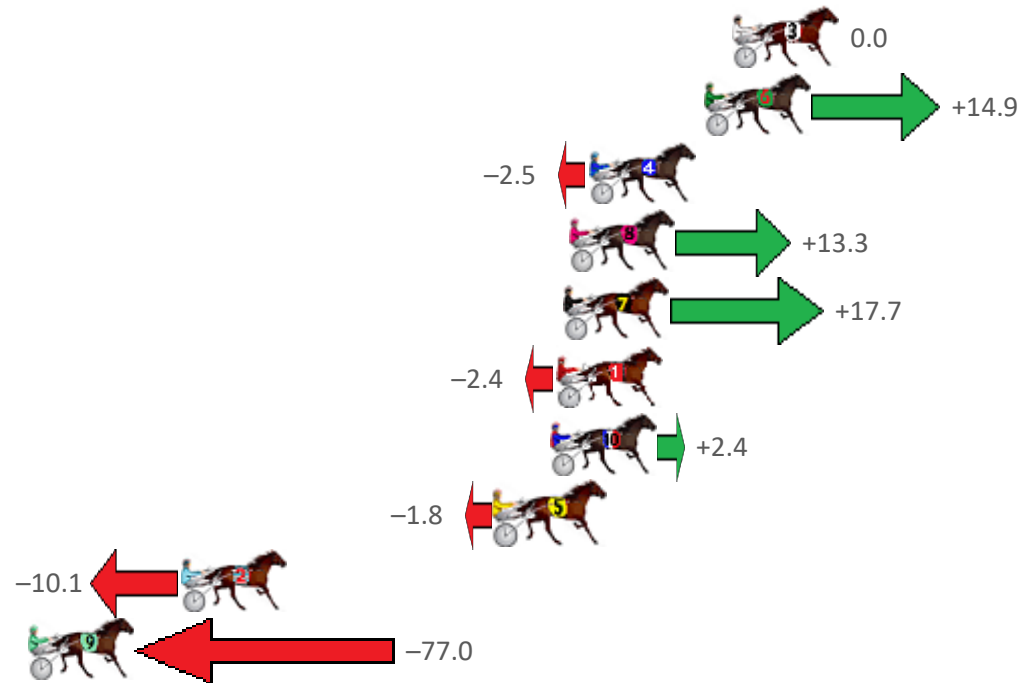

Albion Park Race 7 Distance 1660m

Friday, 26 February 2021

Gross Time: 1:58.40 MileRate: 1:54.80 LeadTime: 3.40s First Qtr: 27.30s Second Qtr: 31.20s Third Qtr: 28.20s Fourth Qtr: 28.30s

No Horse	Plc	Margin	Time	800Time (W)	400 Time (W)
3 SLINGSHOT	1	0.0m	1:58.40	56.50s (0)	28.30s (0)
6 TIMELY SOVEREIGN	2	1.1m	1:58.48	55.45s (1)	27.31s (2)
4 KIAMASROSIE	3	5.7m	1:58.82	56.68s (1)	28.49s (1)
8 TEARAWAY DIAMOND	4	6.5m	1:58.88	55.57s (2)	28.26s (2)
7 MACHS MARETA	5	6.7m	1:58.90	55.26s (1)	27.98s (2)
1 CHIASSO	6	7.0m	1:58.92	56.67s (0)	28.43s (0)
10 OUR RIDGY DIDGE	7	7.2m	1:58.94	56.33s (0)	28.13s (0)
5 GASMONKEY	8	9.4m	1:59.10	56.63s (1)	28.36s (1)
2 MISS MONEYBAGS	9	21.9m	2:00.03	57.21s (1)	28.79s (1)
9 ROCKSLIDE	10	102.0m	2:05.98	61.91s (0)	34.17s (0)

Finish Position and metres gained from 800m

Sectionals
Powered by

Find out about our horse reports

Comprehensive sectional reports on any horse in Australia
Perfect if you are buying, selling or own a Standard Bred

**50% off
in February**

Check us out at www.pjdata.com.au and now on Facebook

The Racing Queensland Board (trading as Racing Queensland) and provider are not responsible for the completeness or accuracy of any of the information contained herein, and makes no representations about its suitability for any purpose.