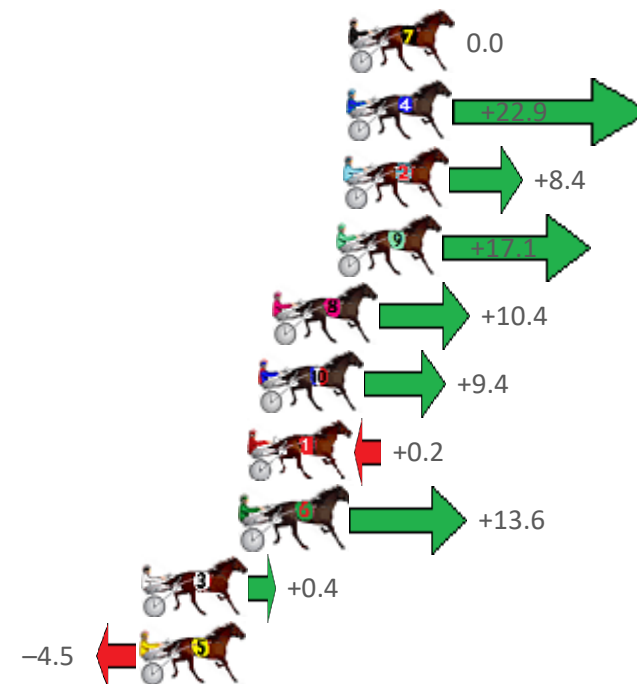

Albion Park Race 5 Distance 1660m

Friday, 26 February 2021

Gross Time: 2:01.10 MileRate: 1:57.40 LeadTime: 3.40s First Qtr: 27.40s Second Qtr: 30.10s Third Qtr: 29.50s Fourth Qtr: 30.70s

No Horse	Plc	Margin	Time	800Time (W)	400 Time (W)
7 LIVING GRAND	1	0.0m	2:01.10	60.20s (0)	30.68s (0)
4 OUR ULTIMATE BONNY	2	0.1m	2:01.11	58.49s (1)	29.93s (2)
2 OCEAN LANE	3	0.2m	2:01.12	59.57s (0)	30.36s (0)
9 THE CASUAL GOOSE	4	0.5m	2:01.14	58.92s (1)	29.72s (1)
8 MY CHINA DOLL	5	3.0m	2:01.34	59.42s (0)	30.23s (0)
10 KETTERING GIRL	6	3.6m	2:01.39	59.50s (1)	30.33s (1)
1 AYE AYE CAPTAIN	7	4.0m	2:01.42	60.19s (0)	30.68s (1)
6 MAJOR TRALEE	8	4.2m	2:01.44	59.18s (0)	29.85s (0)
3 OUR BELLA LUCIA	9	8.2m	2:01.76	60.17s (1)	30.91s (2)
5 CAPTAIN THUNDERBOL	10	8.3m	2:01.77	60.54s (1)	31.33s (1)

Finish Position and metres gained from 800m

Sectionals
Powered by

Find out about our horse reports

Comprehensive sectional reports on any horse in Australia
Perfect if you are buying, selling or own a StandardBred

50% off
in February

Check us out at www.pjdata.com.au and now on Facebook

The Racing Queensland Board (trading as Racing Queensland) and provider are not responsible for the completeness or accuracy of any of the information contained herein, and makes no representations about its suitability for any purpose.