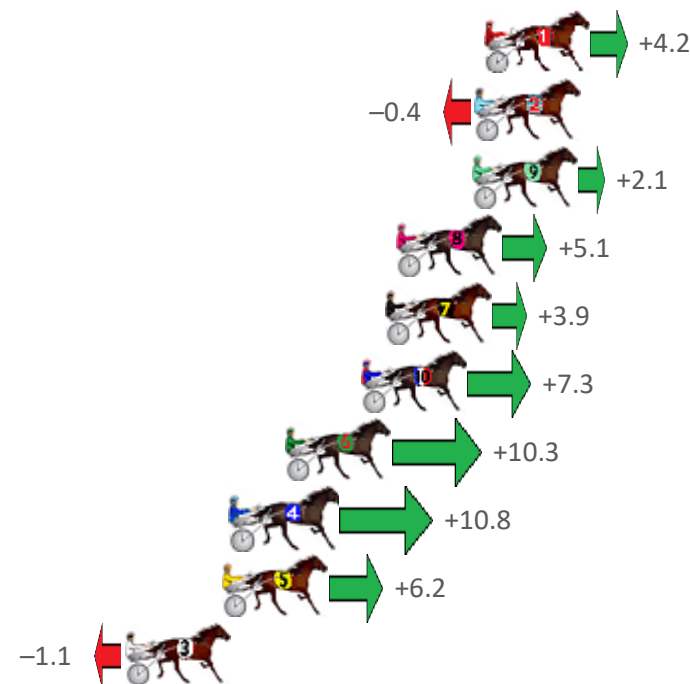

Albion Park Race 8 Distance 1660m

Friday, 26 February 2021

Gross Time: 1:58.00 MileRate: 1:54.40 LeadTime: 3.40s First Qtr: 27.80s Second Qtr: 30.70s Third Qtr: 27.90s Fourth Qtr: 28.20s

No Horse	Plc	Margin	Time	800Time (W)	400 Time (W)
1 BLUE IVY	1	0.0m	1:58.00	55.81s (0)	27.89s (0)
2 COPPERFIELD	2	0.4m	1:58.03	56.13s (0)	28.23s (0)
9 MILLWOOD TILLY	3	0.5m	1:58.04	55.95s (1)	28.16s (1)
8 BET IM SPECIAL	4	3.5m	1:58.26	55.74s (0)	27.83s (0)
7 FEEL THE REIGN	5	3.9m	1:58.29	55.83s (1)	28.08s (1)
10 DAPPER	6	4.9m	1:58.36	55.59s (1)	27.83s (1)
6 OHOKA JIMMY	7	7.9m	1:58.59	55.38s (2)	28.40s (2)
4 AMILLION PROMISES	8	10.0m	1:58.74	55.35s (1)	27.89s (1)
5 SWEET AS	9	10.4m	1:58.77	55.67s (1)	28.23s (2)
3 TACT BESS	10	14.3m	1:59.06	56.18s (0)	28.28s (0)

Finish Position and metres gained from 800m

Sectionals
Powered by

Find out about our horse reports

Comprehensive sectional reports on any horse in Australia
Perfect if you are buying, selling or own a StandardBred

**50% off
in February**

Check us out at www.pjdata.com.au and now on Facebook

The Racing Queensland Board (trading as Racing Queensland) and provider are not responsible for the completeness or accuracy of any of the information contained herein, and makes no representations about its suitability for any purpose.