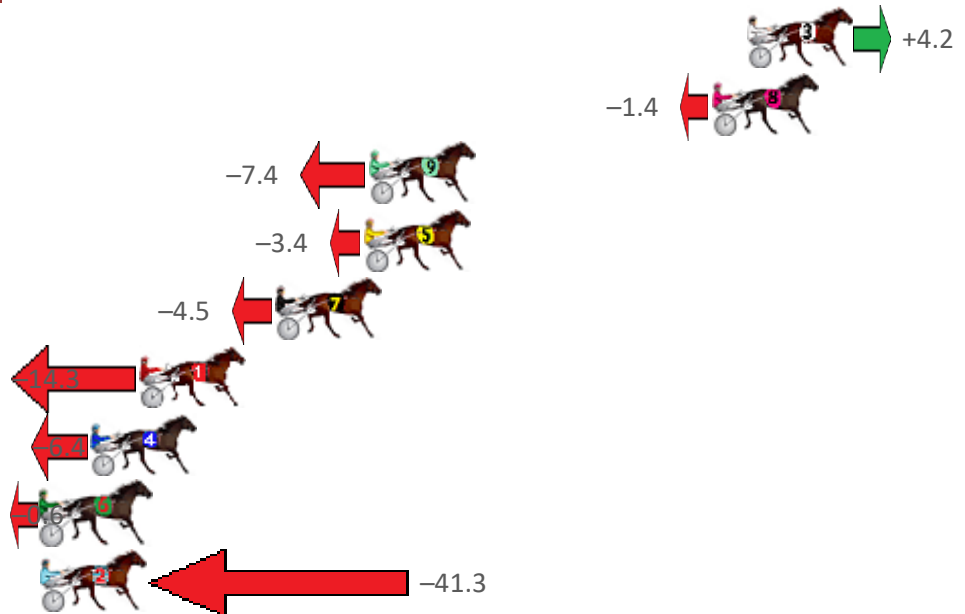

Redcliffe Race 9 Distance 1780m

Wednesday, 28 April 2021

Gross Time: 2:13.70 MileRate: 2:00.90 LeadTime: 11.50s First Qtr: 30.20s Second Qtr: 31.20s Third Qtr: 29.80s Fourth Qtr: 31.00s

NoHorse	Plc	Margin	Time	800Time (W)	400 Time (W)
3 WHATA REACTOR	1	0.0m	2:13.70	60.48s (0)	30.65s (0)
8 ELLE JAY	2	1.4m	2:13.81	60.91s (0)	31.11s (0)
9 MOLLIGUANNA	3	15.0m	2:14.92	61.36s (1)	31.12s (2)
5 WRITEABOUTCHELSEA	4	15.2m	2:14.93	61.06s (1)	31.12s (3)
7 STAR OF WONDER	5	18.7m	2:15.22	61.14s (0)	31.02s (3)
1 IM ISABELLA	6	24.1m	2:15.65	61.88s (0)	31.92s (0)
4 MAGHERA MAGGIE	7	26.0m	2:15.81	61.28s (0)	31.34s (0)
6 DATSINAHURRI	8	28.6m	2:16.02	60.85s (0)	30.86s (0)
2 ITS YOU NOT ME	9	43.5m	2:17.23	63.92s (1)	33.17s (1)

Finish Position and metres gained from 800m

Sectionals
Powered by

PJ HARNES ANALYSER

HORSE REPORTS / RAW DATA

Version 3.05
Out Now!

All your sectional needs

Check us out at www.pjdata.com.au

The Racing Queensland Board (trading as Racing Queensland) and provider are not responsible for the completeness or accuracy of any of the information contained herein, and makes no representations about its suitability for any purpose.