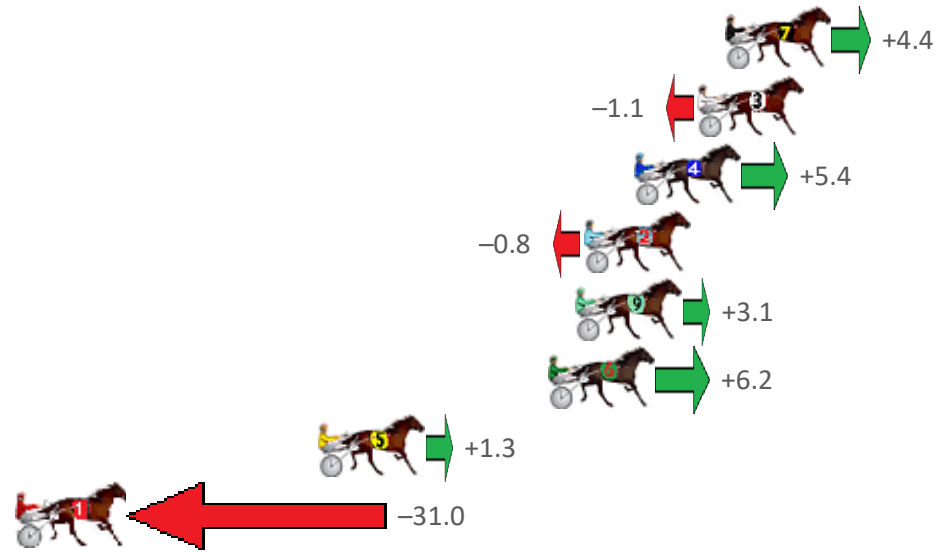

Redcliffe Race 3 Distance 2040m

Wednesday, 28 April 2021

Gross Time: 2:29.20 MileRate: 1:57.70 LeadTime: 30.40s First Qtr: 29.90s Second Qtr: 31.10s Third Qtr: 29.40s Fourth Qtr: 28.40s

NoHorse	Plc	Margin	Time	800Time (W)	400 Time (W)
7 AQUA SANCTA	1	0.0m	2:29.20	57.48s (0)	28.10s (0)
3 DYNAMIC BROMAC	2	1.1m	2:29.28	57.88s (0)	28.48s (0)
4 OUR LITTLE DIGGER	3	3.6m	2:29.47	57.41s (1)	28.10s (2)
2 SWEET AS	4	5.6m	2:29.62	57.86s (1)	28.54s (2)
9 TUAPEKA LIGHT	5	5.9m	2:29.64	57.58s (0)	28.18s (0)
6 CLASSIE AMERICAN	6	7.0m	2:29.72	57.35s (1)	27.96s (1)
5 LITTLE CHANGE	7	16.1m	2:30.40	57.71s (1)	28.55s (0)
1 RUM DELIGHT	8	31.6m	2:31.56	60.03s (1)	30.29s (1)

Finish Position and metres gained from 800m

Sectionals
Powered by

PJ HARNESS ANALYSER Version 3.05 Out Now!
HORSE REPORTS / RAW DATA
All your sectional needs
Check us out at www.pjdata.com.au

The Racing Queensland Board (trading as Racing Queensland) and provider are not responsible for the completeness or accuracy of any of the information contained herein, and makes no representations about its suitability for any purpose.