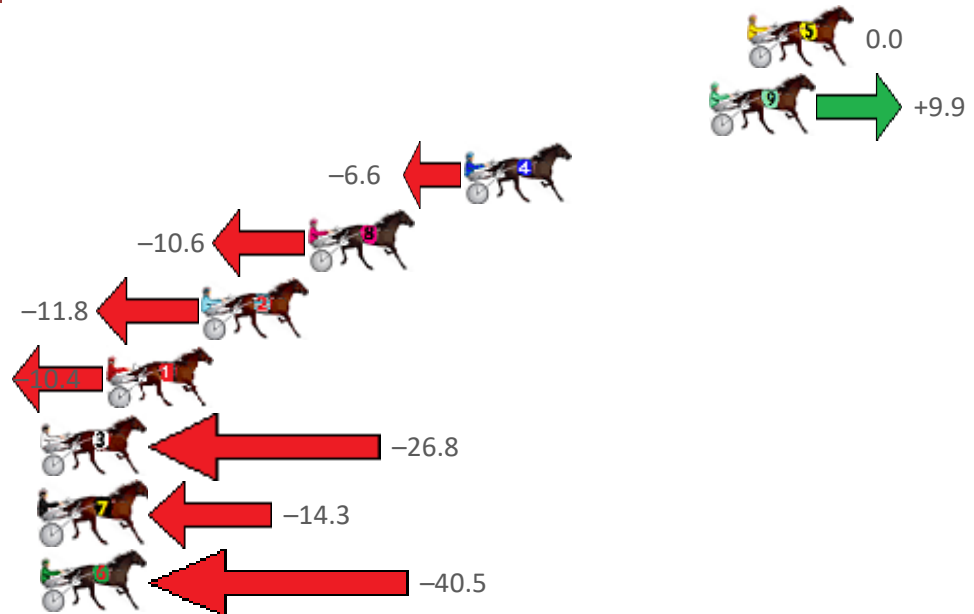

Redcliffe Race 8 Distance 1780m

Wednesday, 28 April 2021

Gross Time: 2:11.00 MileRate: 1:58.40 LeadTime: 11.20s First Qtr: 30.30s Second Qtr: 30.80s Third Qtr: 29.70s Fourth Qtr: 29.00s

No	Horse	Plc	Margin	Time	800Time (W)	400 Time (W)
5	SHES MISS DEVINE	1	0.0m	2:11.00	58.70s (0)	29.00s (0)
9	HURRIKANE HOUR	2	1.5m	2:11.11	57.98s (1)	28.59s (2)
4	GO AWAY	3	11.2m	2:11.85	59.18s (0)	29.48s (0)
8	ROYAL PRINCESS	4	17.4m	2:12.32	59.47s (1)	29.55s (1)
2	TRALEE CHIC	5	21.6m	2:12.64	59.56s (0)	29.69s (0)
1	RAGNAROK	6	25.4m	2:12.93	59.46s (0)	29.63s (0)
3	BLACKJACK JIM	7	29.4m	2:13.24	60.66s (1)	30.72s (1)
7	ALMOST A VEGAN	8	30.5m	2:13.32	59.74s (1)	30.05s (1)
6	BRISKET	9	60.9m	2:15.63	61.66s (0)	31.44s (0)

Finish Position and metres gained from 800m

Sectionals
Powered by

PJ HARNESS ANALYSER Version 3.05 Out Now!
HORSE REPORTS / RAW DATA
All your sectional needs Check us out at www.pjdata.com.au

The Racing Queensland Board (trading as Racing Queensland) and provider are not responsible for the completeness or accuracy of any of the information contained herein, and makes no representations about its suitability for any purpose.