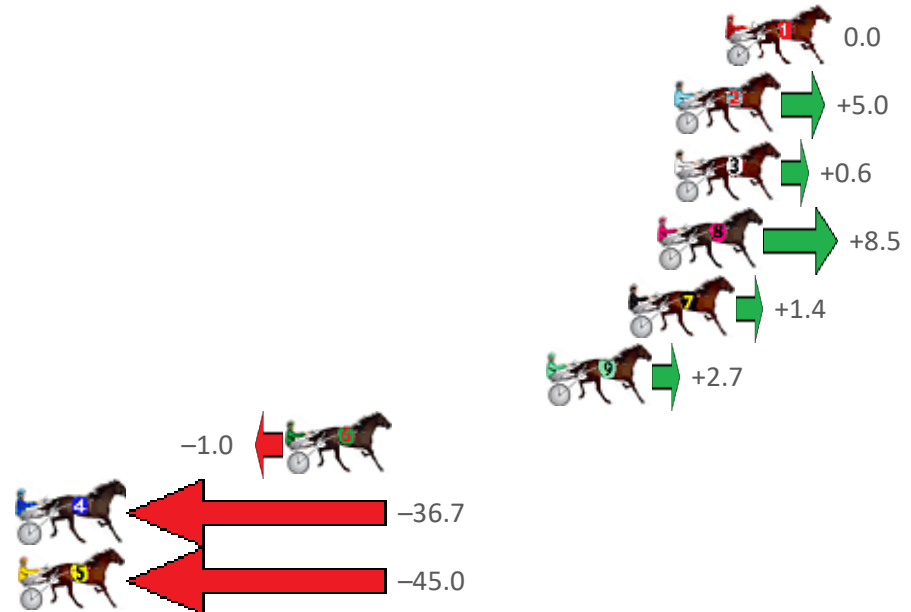

Redcliffe Race 5 Distance 2040m

Wednesday, 28 April 2021

Gross Time: 2:30.60 MileRate: 1:58.80 LeadTime: 31.30s First Qtr: 30.00s Second Qtr: 29.80s Third Qtr: 29.00s Fourth Qtr: 30.50s

NoHorse	Plc	Margin	Time	800Time (W)	400 Time (W)
1 ARTISTIC SAINT	1	0.0m	2:30.60	59.50s (0)	30.50s (0)
2 REGAL NIGHTSHADE	2	2.0m	2:30.76	59.13s (1)	30.20s (1)
3 JOVIAL JULIE	2	2.0m	2:30.76	59.46s (1)	30.52s (1)
8 MAJOR TRALEE	4	2.7m	2:30.82	58.87s (1)	29.90s (1)
7 LIVING GRAND	5	3.8m	2:30.90	59.40s (0)	30.26s (0)
9 MAKINMEFEELGOOD	6	7.1m	2:31.17	59.30s (0)	30.20s (0)
6 ALLSTAR SEA	7	17.4m	2:31.99	59.57s (1)	30.61s (1)
4 COURAGEOUS WAYS	8	57.9m	2:35.22	62.21s (1)	33.07s (1)
5 POPEYE RUSSELL	9	60.2m	2:35.41	62.83s (0)	33.67s (0)

Finish Position and metres gained from 800m

Sectionals
Powered by

PJ HARNESS ANALYSER Version 3.05 Out Now!
HORSE REPORTS / RAW DATA
All your sectional needs Check us out at www.pjdata.com.au

The Racing Queensland Board (trading as Racing Queensland) and provider are not responsible for the completeness or accuracy of any of the information contained herein, and makes no representations about its suitability for any purpose.