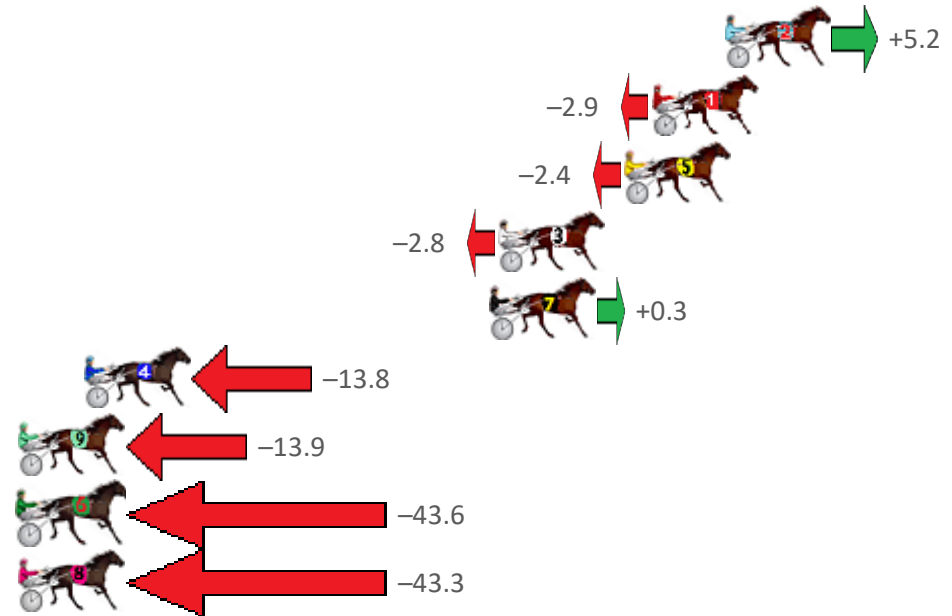

Redcliffe Race 10 Distance 1780m

Wednesday, 28 April 2021

Gross Time: 2:12.90 MileRate: 2:00.20 LeadTime: 11.40s First Qtr: 32.00s Second Qtr: 31.40s Third Qtr: 29.60s Fourth Qtr: 28.50s

NoHorse	Plc	Margin	Time	800Time (W)	400 Time (W)
2 BRAEBEACH	1	0.0m	2:12.90	57.72s (0)	28.16s (0)
1 CHARMING CHARLOTTE	2	2.9m	2:13.12	58.31s (0)	28.71s (0)
5 PRINCESS CHILLA	3	4.0m	2:13.20	58.27s (1)	28.61s (1)
3 STEEVEN	4	9.0m	2:13.57	58.30s (1)	28.67s (1)
7 CHARM OFFENSIVE	5	9.3m	2:13.60	58.08s (0)	28.49s (0)
4 SHEMOZZLE	6	25.4m	2:14.80	59.10s (1)	29.39s (1)
9 BEE A BLESSING	7	31.1m	2:15.23	59.10s (0)	29.63s (0)
6 ARVOS	8	62.8m	2:17.60	61.25s (1)	31.21s (1)
8 LIL MISS BREEZY	9	103.3m	2:20.63	61.23s (0)	30.15s (0)

Finish Position and metres gained from 800m

Sectionals
Powered by

PJ HARNESS ANALYSER

HORSE REPORTS / RAW DATA

Version 3.05
Out Now!

All your sectional needs

Check us out at www.pjdata.com.au

The Racing Queensland Board (trading as Racing Queensland) and provider are not responsible for the completeness or accuracy of any of the information contained herein, and makes no representations about its suitability for any purpose.