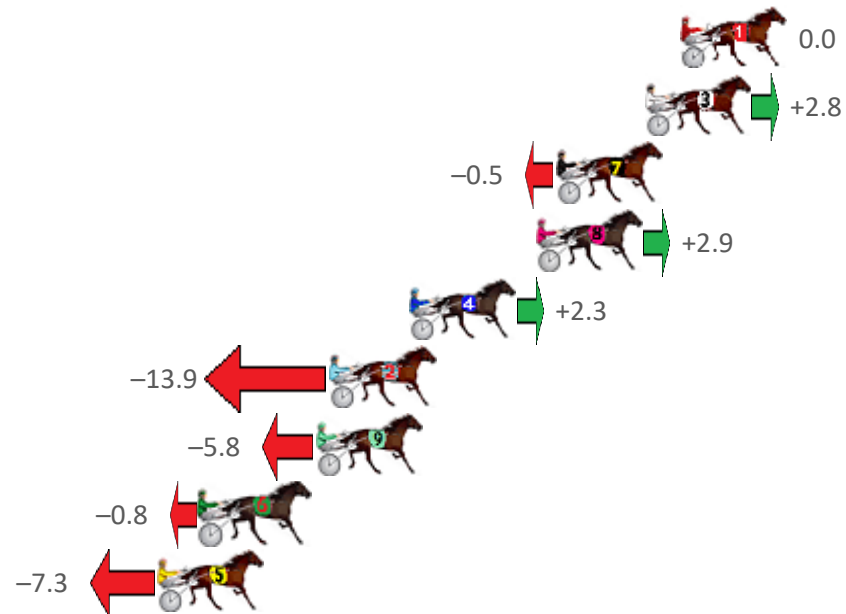

Redcliffe Race 4 Distance 1780m

Wednesday, 28 April 2021

Gross Time: 2:10.00 MileRate: 1:57.50 LeadTime: 11.40s First Qtr: 30.20s Second Qtr: 30.10s Third Qtr: 28.80s Fourth Qtr: 29.50s

NoHorse	Plc	Margin	Time	800Time (W)	400 Time (W)
1 HOT EMBERS	1	0.0m	2:10.00	58.30s (0)	29.50s (0)
3 FIRE AND ICE	2	1.4m	2:10.11	58.10s (1)	29.13s (2)
7 BLISSFULDAY	3	4.9m	2:10.38	58.34s (0)	29.51s (0)
8 MACHIN OUT	4	5.7m	2:10.44	58.09s (0)	29.24s (0)
4 CAMROLLER	5	10.7m	2:10.83	58.13s (0)	29.21s (0)
2 NIKALONG HENRY	6	13.9m	2:11.07	59.31s (1)	30.12s (1)
9 MAN OF ACTION	7	14.4m	2:11.11	58.72s (1)	29.72s (1)
6 HEEZ PERFECT	8	19.0m	2:11.47	58.36s (1)	29.59s (1)
5 ROCKSLIDE	9	20.7m	2:11.60	58.83s (1)	30.02s (2)

Finish Position and metres gained from 800m

Sectionals
Powered by

The Racing Queensland Board (trading as Racing Queensland) and provider are not responsible for the completeness or accuracy of any of the information contained herein, and makes no representations about its suitability for any purpose.