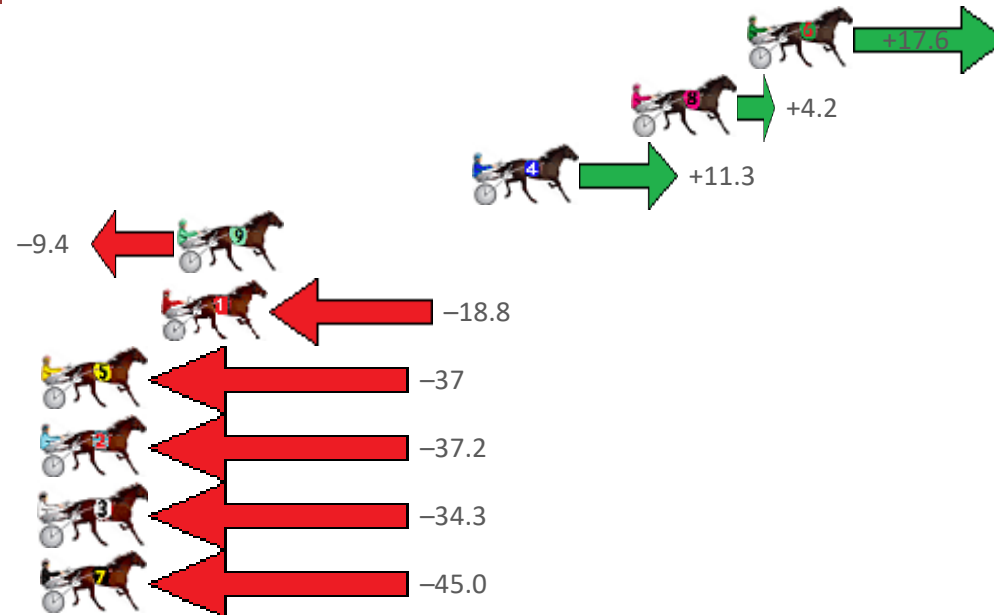

Redcliffe Race 7 Distance 2040m

Wednesday, 28 April 2021

Gross Time: 2:33.00 MileRate: 2:00.70 LeadTime: 31.50s First Qtr: 30.40s Second Qtr: 30.70s Third Qtr: 30.70s Fourth Qtr: 29.70s

No	Horse	Plc	Margin	Time	800Time (W)	400 Time (W)
6	MANOFLISA	1	0.0m	2:33.00	59.08s (1)	29.60s (2)
8	THANKHEAVNFORGIRLS	2	4.6m	2:33.36	60.08s (1)	29.29s (2)
4	PATCHWORK JET	3	10.9m	2:33.85	59.55s (1)	30.08s (2)
9	AROONA	4	22.6m	2:34.76	61.11s (1)	30.44s (3)
1	MELTON LUCKY	5	23.2m	2:34.81	61.81s (0)	31.07s (0)
5	MISTER DECORUM	6	36.8m	2:35.86	63.13s (1)	32.23s (1)
2	MIDNIGHT QUEEN	7	37.2m	2:35.90	63.19s (0)	32.45s (0)
3	CALCULATED RISK	8	38.9m	2:36.03	62.98s (1)	32.04s (1)
7	DJANGO MACH	9	54.4m	2:37.23	63.78s (0)	32.87s (0)

Finish Position and metres gained from 800m

Sectionals
Powered by

PJ HARNES ANALYSER Version 3.05 Out Now!
HORSE REPORTS / RAW DATA
All your sectional needs Check us out at www.pjdata.com.au

The Racing Queensland Board (trading as Racing Queensland) and provider are not responsible for the completeness or accuracy of any of the information contained herein, and makes no representations about its suitability for any purpose.