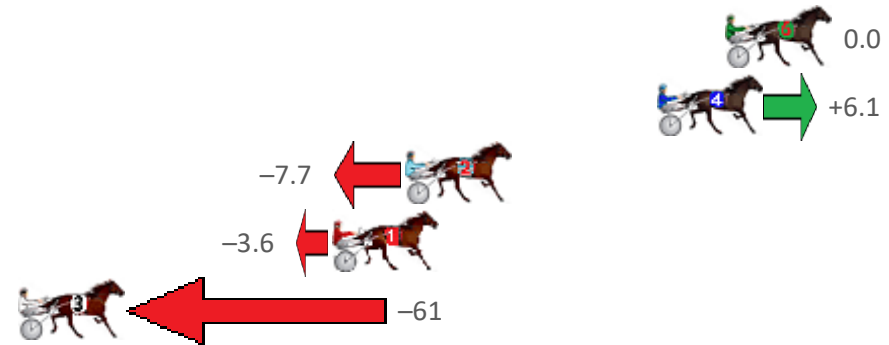

Redcliffe Race 2 Distance 947m

Wednesday, 28 April 2021

Gross Time: 1:07.00 MileRate: 1:53.80 LeadTime: 0.00s First Qtr: Second Qtr: Third Qtr: 28.90s Fourth Qtr: 28.90s

NoHorse	Plc	Margin	Time	800Time (W)	400 Time (W)
6 SIR BULSKI	1	0.0m	1:07.00	57.80s (2)	28.90s (0)
4 RITCHIE BEE	2	2.7m	1:07.20	57.36s (1)	29.02s (1)
2 OUR CHAMPION	3	12.7m	1:07.96	58.35s (0)	29.47s (0)
1 HARRY CROFT	4	15.6m	1:08.18	58.06s (0)	29.10s (0)
3 RAINBOW STYLING	5	64.6m	1:11.90	62.14s (1)	32.13s (0)

Finish Position and metres gained from 800m

Sectionals
Powered by

PJ HARNESS ANALYSER Version 3.05 Out Now!
HORSE REPORTS / RAW DATA
All your sectional needs Check us out at www.pjdata.com.au

The Racing Queensland Board (trading as Racing Queensland) and provider are not responsible for the completeness or accuracy of any of the information contained herein, and makes no representations about its suitability for any purpose.