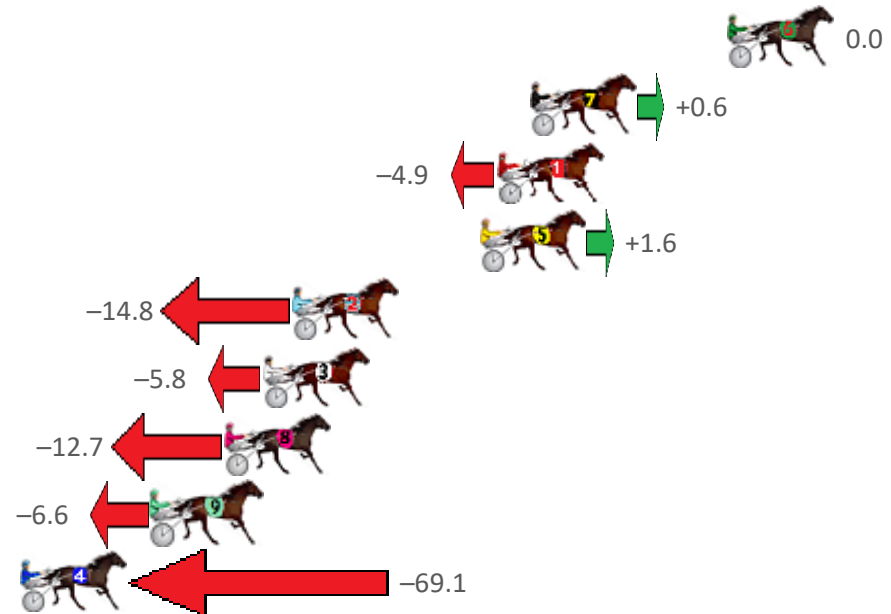

Redcliffe Race 6 Distance 1780m

Wednesday, 28 April 2021

Gross Time: 2:11.20 MileRate: 1:58.70 LeadTime: 11.20s First Qtr: 30.10s Second Qtr: 31.00s Third Qtr: 29.80s Fourth Qtr: 29.10s

No	Horse	Plc	Margin	Time	800Time (W)	400 Time (W)
6	FEEL THE THRILL	1	0.0m	2:11.20	58.90s (0)	29.10s (0)
7	TACTFILLY MAGIC	2	7.8m	2:11.80	58.86s (0)	28.98s (0)
1	WHATA CHALLENGE	3	9.1m	2:11.89	59.26s (0)	29.40s (0)
5	GET READY TO ROCK	4	9.8m	2:11.95	58.78s (1)	29.65s (2)
2	GUTS	5	17.2m	2:12.51	59.98s (1)	30.19s (1)
3	SHESEFEELINPRECIOUS	6	18.4m	2:12.60	59.32s (0)	29.61s (2)
8	WHATELEY	7	19.9m	2:12.72	59.83s (1)	30.09s (1)
9	FIRE ME UP	8	22.8m	2:12.94	59.38s (1)	30.26s (2)
4	NON PASSARE	9	89.7m	2:18.05	63.96s (1)	34.19s (1)

Finish Position and metres gained from 800m

Sectionals
Powered by

PJ HARNESS ANALYSER

HORSE REPORTS / RAW DATA

Version 3.05
Out Now!

All your sectional needs

Check us out at www.pjdata.com.au

The Racing Queensland Board (trading as Racing Queensland) and provider are not responsible for the completeness or accuracy of any of the information contained herein, and makes no representations about its suitability for any purpose.