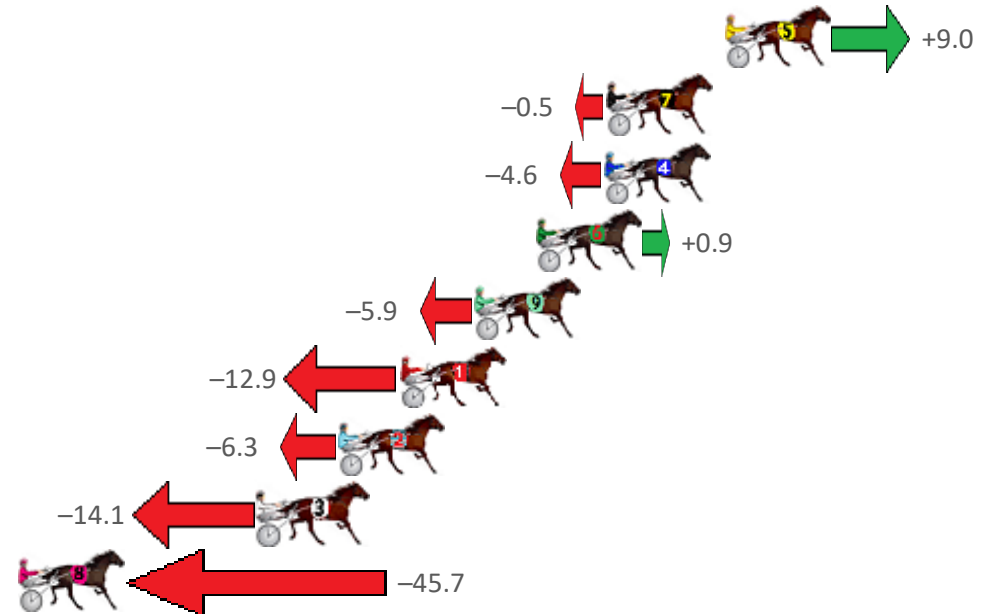

Redcliffe Race 6 Distance 1780m

Thursday, 10 June 2021

Gross Time: 2:13.00 MileRate: 2:00.30 LeadTime: 11.30s First Qtr: 30.10s Second Qtr: 32.20s Third Qtr: 29.60s Fourth Qtr: 29.80s

NoHorse	Plc	Margin	Time	800Time (W)	400 Time (W)
5 OUR ULTIMATE BONNY	1	0.0m	2:13.00	58.74s (2)	29.24s (2)
7 THANKHEAVNFORGIRLS	2	4.7m	2:13.37	59.44s (0)	29.81s (0)
4 FORTYFIVE ROCK	3	4.8m	2:13.37	59.74s (1)	30.16s (1)
6 ATOMIC BOMBSHELL	4	7.5m	2:13.59	59.33s (0)	29.67s (0)
9 WOODLANDS WONDER	5	9.9m	2:13.77	59.84s (2)	30.36s (2)
1 CLARES FOOL	6	12.9m	2:14.01	60.35s (0)	30.76s (0)
2 SHESFEELINPRECIOUS	7	15.3m	2:14.19	59.87s (1)	30.24s (1)
3 WHATELEY	8	18.5m	2:14.44	60.44s (1)	30.81s (1)
8 BUTCHERFEELGOOD	9	110.7m	2:21.64	62.77s (0)	31.33s (0)

Finish Position and metres gained from 800m

Sectionals
Powered by

PJ HARNESS ANALYSER Version 3.05 Out Now!
HORSE REPORTS / RAW DATA
All your sectional needs Check us out at www.pjdata.com.au

The Racing Queensland Board (trading as Racing Queensland) and provider are not responsible for the completeness or accuracy of any of the information contained herein, and makes no representations about its suitability for any purpose.