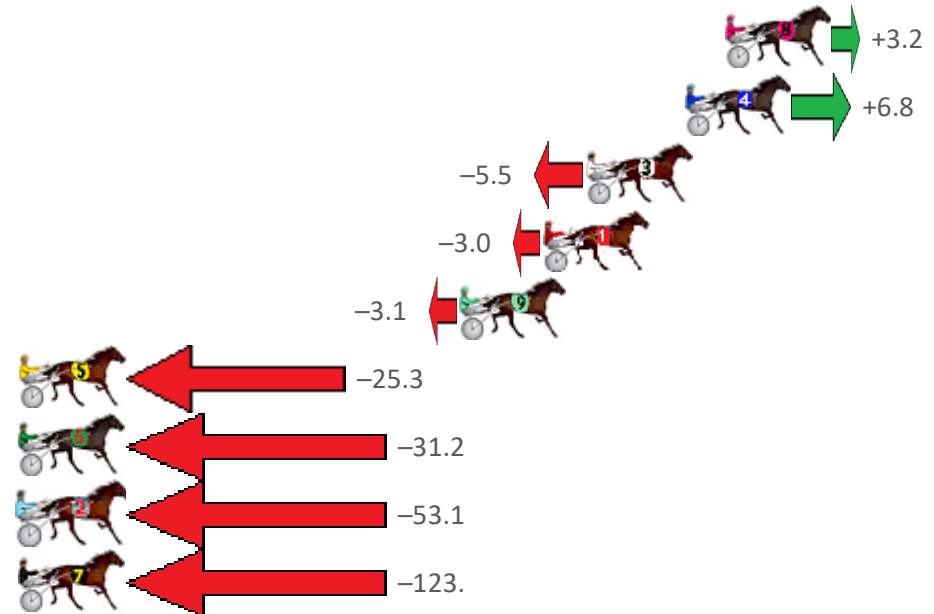

Redcliffe Race 1 Distance 1780m

Thursday, 10 June 2021

Gross Time: 2:12.30 MileRate: 1:59.60 LeadTime: 11.10s First Qtr: 30.50s Second Qtr: 31.20s Third Qtr: 29.40s Fourth Qtr: 30.10s

No	Horse	Plc	Margin	Time	800Time (W)	400 Time (W)
8	GOTTA GO MILKING	1	0.0m	2:12.30	59.26s (1)	30.10s (1)
4	DIGYOURHEELSIN	2	1.6m	2:12.43	59.00s (0)	29.47s (0)
3	RAMBLING ON	3	5.5m	2:12.73	59.91s (0)	30.50s (0)
1	SIR HASZEM	4	7.2m	2:12.87	59.72s (0)	30.23s (0)
9	COCONUT CUTIE	5	10.5m	2:13.13	59.73s (1)	30.44s (1)
5	SAMMYS SECRET	6	37.9m	2:15.29	61.37s (0)	31.50s (0)
6	LIL MISS BREEZY	7	43.2m	2:15.71	61.81s (1)	32.11s (3)
2	GOLDEN GRIN	8	133.1m	2:22.79	63.43s (0)	32.58s (0)
7	DOOLITTLE DAYS	9	273.7m	2:33.88	68.65s (0)	34.12s (0)

Finish Position and metres gained from 800m

Sectionals
Powered by

PJ

HARNES ANALYSER

HORSE REPORTS / RAW DATA

All your sectional needs

Check us out at www.pjdata.com.au

Version 3.05
Out Now!

The Racing Queensland Board (trading as Racing Queensland) and provider are not responsible for the completeness or accuracy of any of the information contained herein, and makes no representations about its suitability for any purpose.