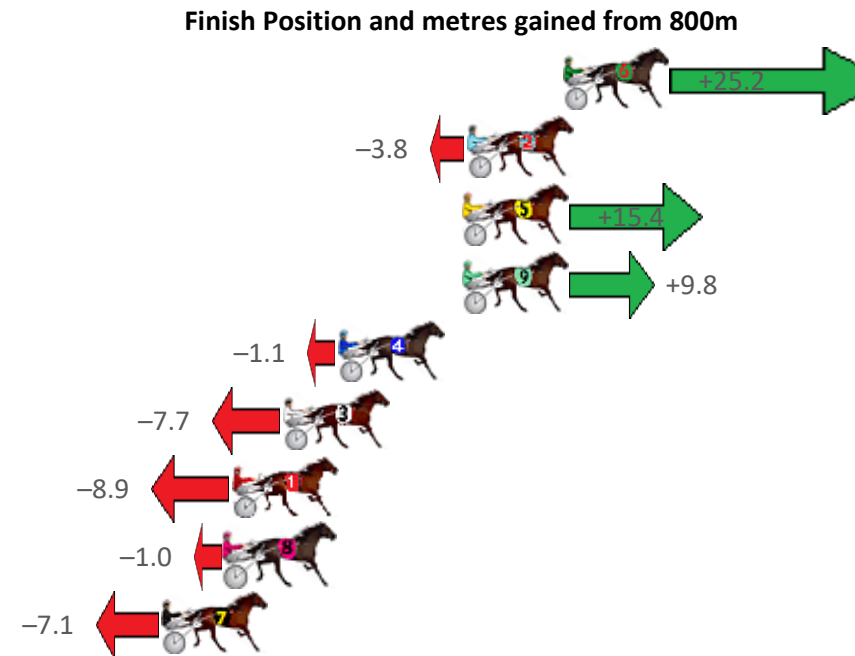

Redcliffe Race 4 Distance 1780m

Thursday, 10 June 2021

Gross Time: 2:15.90 MileRate: 2:02.90 LeadTime: 11.70s First Qtr: 32.80s Second Qtr: 31.80s Third Qtr: 29.30s Fourth Qtr: 30.30s

No	Horse	Plc	Margin	Time	800Time (W)	400 Time (W)
6	SHEZ GOT BLING	1	0.0m	2:15.90	57.73s (1)	29.59s (2)
2	NAUGHTYINHEAVEN	2	3.8m	2:16.20	59.88s (0)	30.56s (0)
5	CALCULATED RISK	3	4.0m	2:16.22	58.46s (1)	30.22s (2)
9	MIDNIGHT QUEEN	4	4.0m	2:16.22	58.87s (2)	30.60s (2)
4	THATS FUNNY	5	8.9m	2:16.61	59.68s (1)	30.35s (1)
3	TICK OF THE CLOCK	6	11.1m	2:16.78	60.17s (1)	30.86s (1)
1	POSER	7	13.1m	2:16.94	60.26s (0)	30.91s (0)
8	PAGEANTRY	8	13.4m	2:16.96	59.67s (1)	30.38s (1)
7	CHAMPAGNE REACTOR	9	15.9m	2:17.16	60.13s (0)	30.77s (0)

Sectionals
Powered by

The Racing Queensland Board (trading as Racing Queensland) and provider are not responsible for the completeness or accuracy of any of the information contained herein, and makes no representations about its suitability for any purpose.