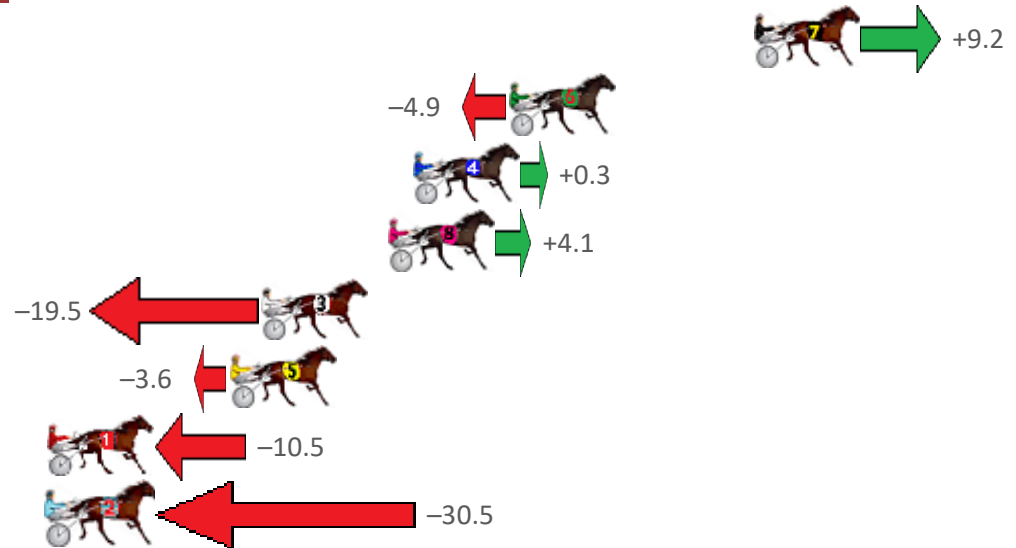

Redcliffe Race 9 Distance 2613m

Thursday, 10 June 2021

Gross Time: 3:13.40 MileRate: 1:58.70 LeadTime: 77.30s First Qtr: 29.70s Second Qtr: 29.70s Third Qtr: 27.60s Fourth Qtr: 29.10s

NoHorse	Plc	Margin	Time	800Time (W)	400 Time (W)
7 CLINTAL DO	1	0.0m	3:13.40	56.05s (1)	28.74s (1)
6 MAYWYNS BEST	2	9.7m	3:14.14	57.05s (1)	29.79s (1)
4 KENSINGTON BILL	3	13.5m	3:14.43	56.68s (1)	29.35s (1)
8 LILAC FLASH	4	14.5m	3:14.51	56.41s (1)	28.96s (1)
3 BALL OF ART	5	19.5m	3:14.89	58.07s (0)	30.51s (0)
5 KANYE CRUSADER	6	20.8m	3:14.99	56.95s (0)	29.79s (0)
1 MAJORDOIT	7	32.7m	3:15.90	57.44s (0)	29.76s (0)
2 OUR MAJOR DAY	8	34.9m	3:16.06	58.85s (0)	31.21s (0)

Finish Position and metres gained from 800m

Sectionals
Powered by

PJ HARNESS ANALYSER Version 3.05 Out Now!
HORSE REPORTS / RAW DATA
All your sectional needs Check us out at www.pjdata.com.au

The Racing Queensland Board (trading as Racing Queensland) and provider are not responsible for the completeness or accuracy of any of the information contained herein, and makes no representations about its suitability for any purpose.