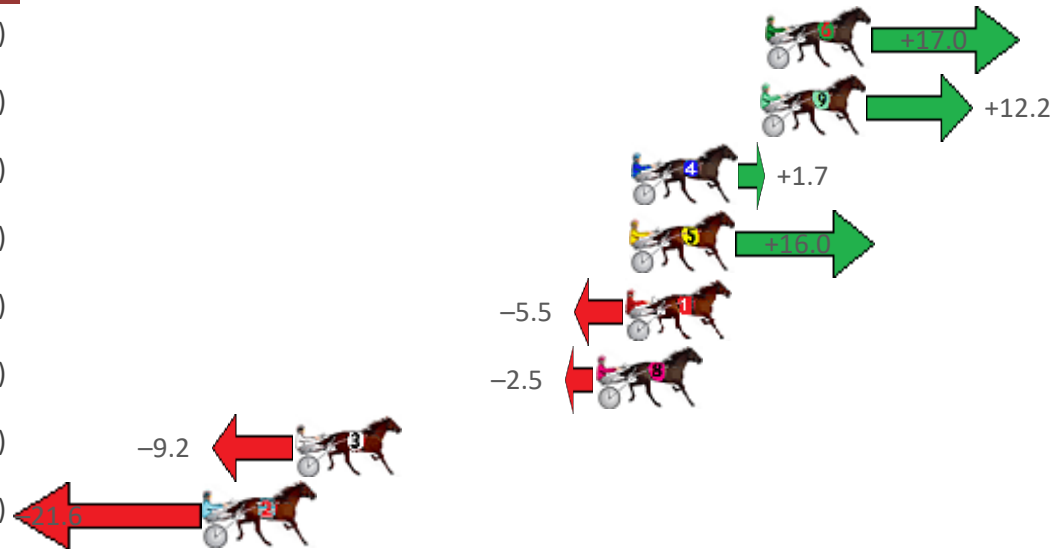

Redcliffe Race 3 Distance 1780m

Thursday, 10 June 2021

Gross Time: 2:15.60 MileRate: 2:02.60 LeadTime: 11.30s First Qtr: 31.60s Second Qtr: 32.10s Third Qtr: 30.10s Fourth Qtr: 30.50s

NoHorse	Plc	Margin	Time	800Time (W)	400 Time (W)
6 LEFTMEATTHEBAR	1	0.0m	2:15.60	59.32s (1)	29.39s (2)
9 GOTTA BEAUTY	2	0.2m	2:15.62	59.68s (1)	29.73s (2)
4 ASHTON RIVER	3	5.3m	2:16.02	60.47s (1)	30.37s (1)
5 AMELIA SPRINGFIELD	4	5.4m	2:16.03	59.39s (1)	29.45s (2)
1 ACER ANIMUS	5	5.5m	2:16.04	61.01s (0)	30.92s (0)
8 BEACH ON FIRE	6	6.7m	2:16.13	60.79s (0)	30.67s (0)
3 OUR LITTLE SKIPPER	7	18.6m	2:17.08	61.29s (0)	31.20s (0)
2 ROCK WITH ZARA	8	22.2m	2:17.37	62.23s (1)	32.08s (1)

Finish Position and metres gained from 800m

Sectionals
Powered by

PJ HARNESS ANALYSER

HORSE REPORTS / RAW DATA

All your sectional needs

Check us out at www.pjdata.com.au

Version 3.05
Out Now!

The Racing Queensland Board (trading as Racing Queensland) and provider are not responsible for the completeness or accuracy of any of the information contained herein, and makes no representations about its suitability for any purpose.