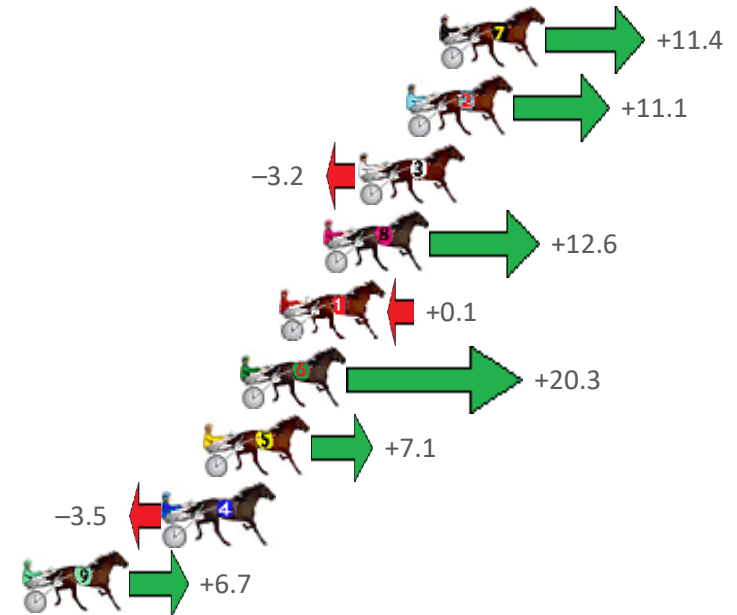

Redcliffe Race 10 Distance 1780m

Thursday, 10 June 2021

Gross Time: 2:09.30 MileRate: 1:56.90 LeadTime: 11.20s First Qtr: 30.30s Second Qtr: 29.70s Third Qtr: 28.50s Fourth Qtr: 29.60s

NoHorse	Plc	Margin	Time	800Time (W)	400 Time (W)
7 SO BOBS YOUR UNCLE	1	0.0m	2:09.30	57.28s (0)	28.94s (1)
2 BEEF CITY BLAZE	2	1.3m	2:09.40	57.30s (1)	29.25s (2)
3 COLOMBIAN GOLD	3	3.2m	2:09.55	58.33s (0)	29.84s (0)
8 WHOSTOLEMYPIGEON	4	4.6m	2:09.66	57.19s (1)	29.10s (2)
1 THERESACHANCE	5	6.3m	2:09.79	58.09s (0)	29.70s (0)
6 HARPAGUS	6	7.9m	2:09.91	56.63s (1)	28.71s (1)
5 ROCKNROLL DUDE	7	9.3m	2:10.02	57.59s (0)	29.28s (0)
4 HOT EMBERS	8	10.9m	2:10.15	58.35s (1)	30.17s (1)
9 BETTATHANIDEAL	9	16.5m	2:10.58	57.62s (1)	29.67s (1)

Finish Position and metres gained from 800m

Sectionals
Powered by

PJ HARNESS ANALYSER Version 3.05 Out Now!
HORSE REPORTS / RAW DATA
All your sectional needs Check us out at www.pjdata.com.au

The Racing Queensland Board (trading as Racing Queensland) and provider are not responsible for the completeness or accuracy of any of the information contained herein, and makes no representations about its suitability for any purpose.