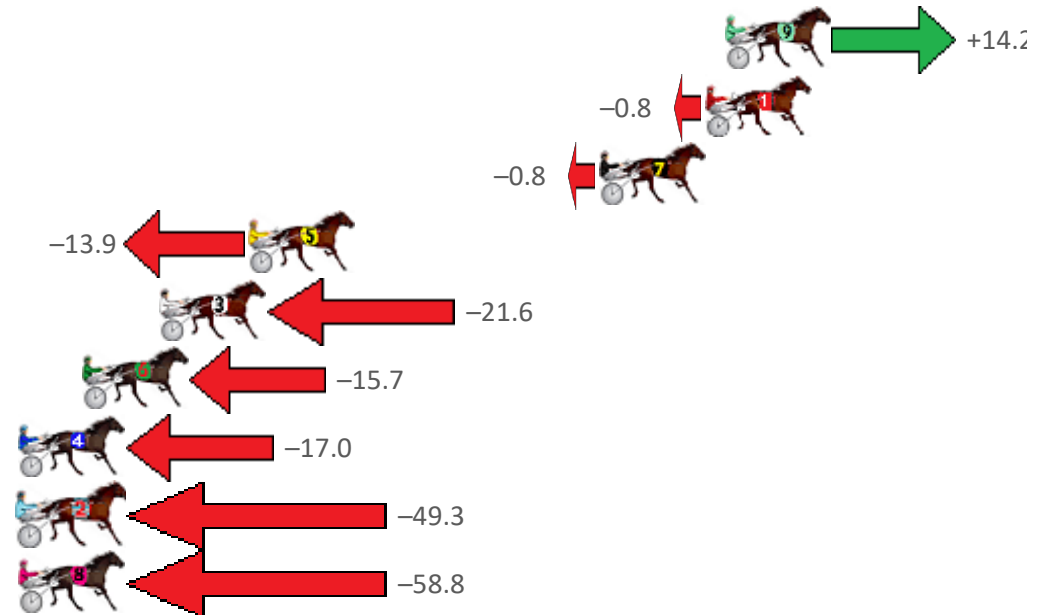

Redcliffe Race 2 Distance 1780m

Thursday, 10 June 2021

Gross Time: 2:11.70 MileRate: 1:59.10 LeadTime: 11.40s First Qtr: 29.70s Second Qtr: 30.60s Third Qtr: 30.30s Fourth Qtr: 29.70s

NoHorse	Plc	Margin	Time	800Time (W)	400 Time (W)
9 CHARM OFFENSIVE	1	0.0m	2:11.70	58.94s (1)	29.11s (2)
1 HEARTBREAK	2	0.8m	2:11.76	60.06s (0)	29.76s (0)
7 GO AWAY	3	5.0m	2:12.09	60.06s (0)	29.76s (0)
5 STUDLEIGHS ONLY	4	18.9m	2:13.17	61.04s (1)	30.53s (1)
3 OFFICE BAD BOY	5	22.4m	2:13.44	61.61s (1)	31.13s (1)
6 ROCK IN HEAVEN	6	25.5m	2:13.68	61.17s (1)	31.30s (2)
4 BUSTABALLOON	7	35.8m	2:14.49	61.27s (1)	31.28s (2)
2 TASCOTT TERROR	8	58.9m	2:16.28	63.68s (0)	33.04s (0)
8 OUR DOLLY	9	80.4m	2:17.96	64.39s (0)	33.13s (0)

Finish Position and metres gained from 800m

Sectionals
Powered by

The Racing Queensland Board (trading as Racing Queensland) and provider are not responsible for the completeness or accuracy of any of the information contained herein, and makes no representations about its suitability for any purpose.