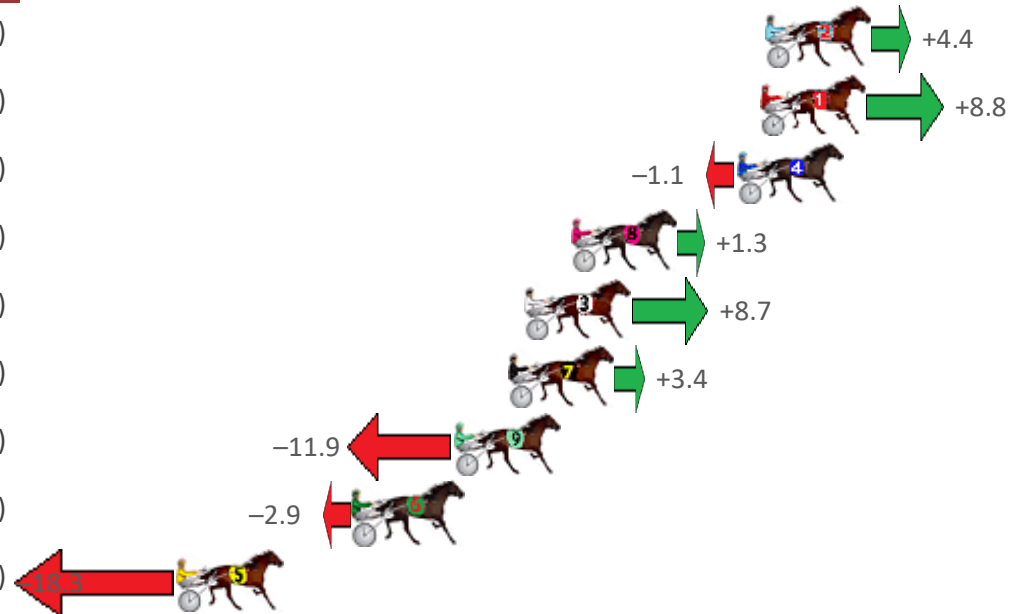

Redcliffe Race 5 Distance 1780m

Thursday, 10 June 2021

Gross Time: 2:10.40 MileRate: 1:57.90 LeadTime: 11.40s First Qtr: 30.10s Second Qtr: 30.10s Third Qtr: 28.90s Fourth Qtr: 29.90s

NoHorse	Plc	Margin	Time	800Time (W)	400 Time (W)
2 NON PASSARE	1	0.0m	2:10.40	58.48s (0)	29.56s (0)
1 MAJOR GRANDEUR	2	0.2m	2:10.42	58.16s (0)	29.23s (0)
4 HIGH ON MONTANA	3	1.1m	2:10.49	58.88s (0)	29.98s (0)
8 TORQUE IN CONTROL	4	7.7m	2:11.00	58.70s (1)	30.01s (2)
3 JOEY LINCOLN	5	9.5m	2:11.14	58.16s (0)	29.24s (0)
7 DOWNTOWN LUCCA	6	10.2m	2:11.20	58.55s (0)	29.63s (0)
9 ABERCROMBIE TAB	7	12.3m	2:11.36	59.67s (1)	30.40s (1)
6 MOONLIGHT BUTCHER	8	16.3m	2:11.68	59.01s (1)	30.26s (2)
5 TACTFILLY MAGIC	9	23.3m	2:12.23	60.14s (1)	30.81s (1)

Finish Position and metres gained from 800m

Sectionals
Powered by

PJ HARNES ANALYSER

HORSE REPORTS / RAW DATA

Version 3.05
Out Now!

All your sectional needs

Check us out at www.pjdata.com.au

The Racing Queensland Board (trading as Racing Queensland) and provider are not responsible for the completeness or accuracy of any of the information contained herein, and makes no representations about its suitability for any purpose.