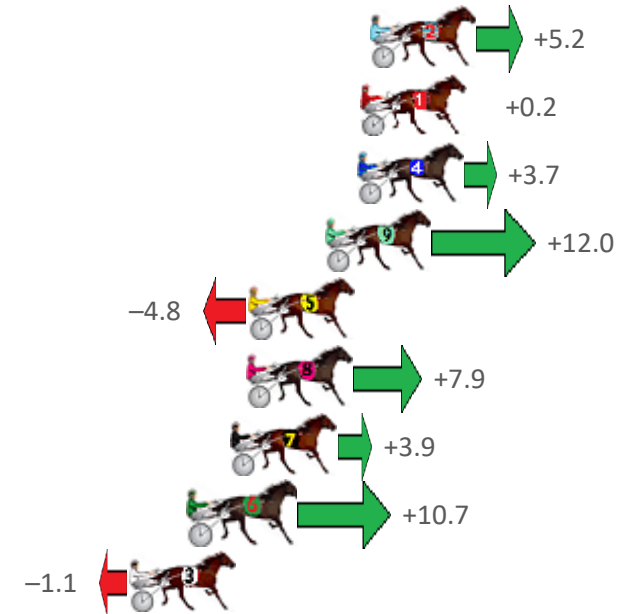

Redcliffe Race 8 Distance 1780m

Thursday, 10 June 2021

Gross Time: 2:12.10 MileRate: 1:59.40 LeadTime: 11.50s First Qtr: 30.10s Second Qtr: 32.10s Third Qtr: 28.60s Fourth Qtr: 29.80s

NoHorse	Plc	Margin	Time	800Time (W)	400 Time (W)
2 THE CASUAL GOOSE	1	0.0m	2:12.10	58.02s (0)	29.47s (0)
1 PAGO PAGO	2	0.4m	2:12.13	58.39s (0)	29.83s (0)
4 ONE LAST ROLL	3	0.5m	2:12.14	58.13s (1)	29.42s (1)
9 LAVAZZA	4	1.8m	2:12.24	57.53s (0)	28.88s (0)
5 BETTOR SPORT	5	4.8m	2:12.47	58.75s (1)	30.11s (1)
8 SCHEU CREEK	6	4.9m	2:12.48	57.83s (1)	29.56s (2)
7 NIGHT NINJA	7	5.5m	2:12.53	58.12s (0)	29.53s (0)
6 COURAGEOUS SAM	8	7.1m	2:12.65	57.62s (1)	29.38s (2)
3 RAFFERTY DELIGHTS	9	9.5m	2:12.84	58.48s (1)	29.73s (1)

Finish Position and metres gained from 800m

Sectionals
Powered by

PJ HARNESS ANALYSER Version 3.05 Out Now!
HORSE REPORTS / RAW DATA
All your sectional needs Check us out at www.pjdata.com.au

The Racing Queensland Board (trading as Racing Queensland) and provider are not responsible for the completeness or accuracy of any of the information contained herein, and makes no representations about its suitability for any purpose.