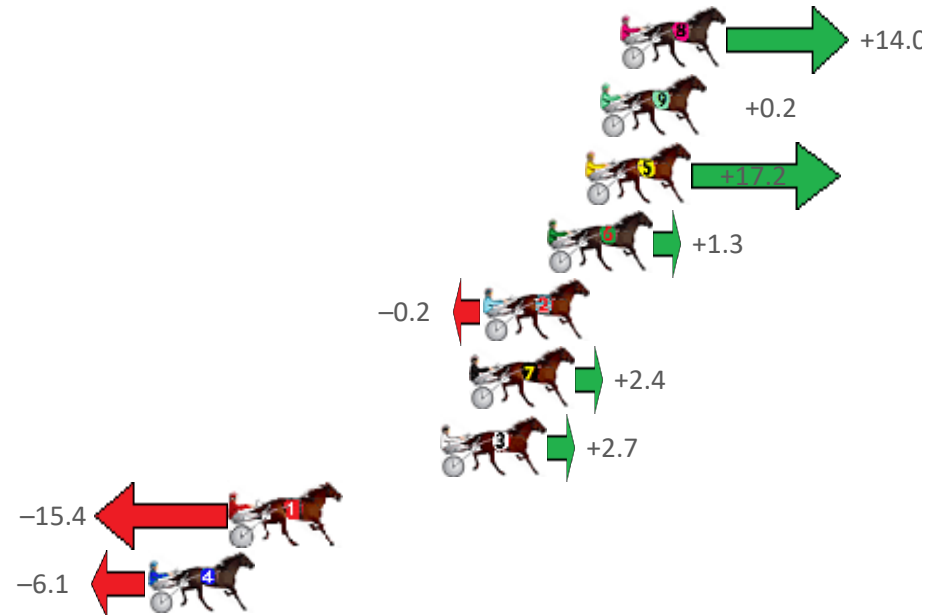

Redcliffe Race 7 Distance 2040m

Thursday, 10 June 2021

Gross Time: 2:33.40 MileRate: 2:01.00 LeadTime: 32.10s First Qtr: 31.00s Second Qtr: 31.50s Third Qtr: 28.50s Fourth Qtr: 30.30s

NoHorse	Plc	Margin	Time	800Time (W)	400 Time (W)
8 HIT THE TRACK	1	0.0m	2:33.40	57.78s (1)	29.67s (2)
9 CHANCELESS CENTURY	2	0.8m	2:33.46	58.79s (1)	30.36s (1)
5 MONTEREY JACK	3	1.4m	2:33.51	57.54s (1)	29.28s (1)
6 MY ULTIMATE LOUIE	4	2.9m	2:33.63	58.70s (0)	30.17s (0)
2 JOVIAL JULIE	5	5.4m	2:33.83	58.81s (1)	30.36s (1)
7 AQUA CRUISER	6	6.0m	2:33.88	58.62s (0)	30.06s (0)
3 SPECIALANDIKNOWIT	7	7.1m	2:33.96	58.60s (1)	30.14s (1)
1 SUBTLE ADVICE	8	15.4m	2:34.62	59.93s (0)	31.43s (0)
4 CROSSED LEGS	9	18.7m	2:34.88	59.25s (0)	30.61s (0)

Finish Position and metres gained from 800m

Sectionals
Powered by

PJ HARNESS ANALYSER Version 3.05 Out Now!
HORSE REPORTS / RAW DATA
All your sectional needs Check us out at www.pjdata.com.au

The Racing Queensland Board (trading as Racing Queensland) and provider are not responsible for the completeness or accuracy of any of the information contained herein, and makes no representations about its suitability for any purpose.