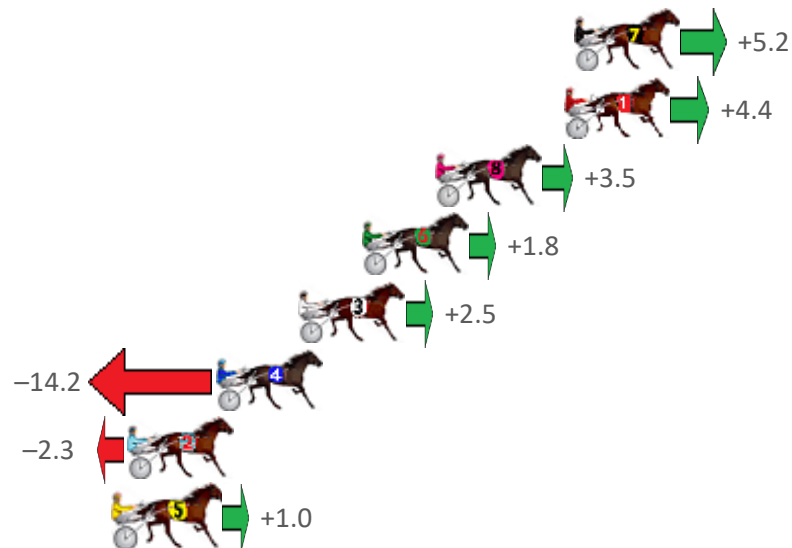

Albion Park Race 4 Distance 2138m

Saturday, 12 June 2021

Gross Time: 2:34.20 MileRate: 1:56.10 LeadTime: 38.30s First Qtr: 31.10s Second Qtr: 29.60s Third Qtr: 27.70s Fourth Qtr: 27.50s

NoHorse	Plc	Margin	Time	800Time (W)	400 Time (W)
7 SPANKEM	1	0.0m	2:34.20	54.84s (1)	27.40s (1)
1 CARDLESFROMHEAVEN	2	0.4m	2:34.23	54.90s (0)	27.21s (0)
8 KID MONTANA	3	5.5m	2:34.60	54.96s (0)	27.26s (0)
6 FAME ASSURED	4	8.4m	2:34.81	55.08s (1)	27.65s (1)
3 UNCLE JORD	5	10.9m	2:34.99	55.03s (0)	27.33s (0)
4 SECRETAGENT TYCOON	6	14.2m	2:35.23	56.17s (0)	28.47s (0)
2 LEOS BEST	7	17.7m	2:35.48	55.36s (1)	27.93s (1)
5 CHEVRONS REWARD	8	18.2m	2:35.52	55.13s (0)	27.77s (2)

Finish Position and metres gained from 800m

Sectionals
Powered by

PJ HARNESS ANALYSER Version 3.05 Out Now!
HORSE REPORTS / RAW DATA
All your sectional needs Check us out at www.pjdata.com.au

The Racing Queensland Board (trading as Racing Queensland) and provider are not responsible for the completeness or accuracy of any of the information contained herein, and makes no representations about its suitability for any purpose.