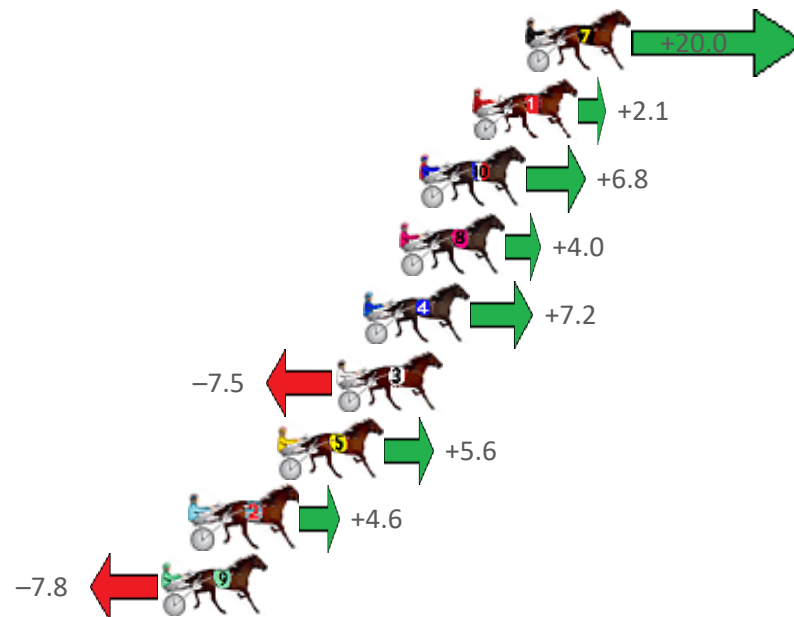

Albion Park Race 2 Distance 1660m

Saturday, 12 June 2021

Gross Time: 1:57.60 MileRate: 1:54.00 LeadTime: 3.50s First Qtr: 27.80s Second Qtr: 29.30s Third Qtr: 28.30s Fourth Qtr: 28.70s

NoHorse	Plc	Margin	Time	800Time (W)	400 Time (W)
7 SAM IS PERFECTION	1	0.0m	1:57.60	55.58s (1)	27.52s (1)
1 OUR BONDI BEACH	2	2.1m	1:57.76	56.85s (0)	28.55s (0)
10 SUBTLE DELIGHT	3	4.2m	1:57.92	56.52s (1)	28.49s (2)
8 JONAH JONES	4	5.0m	1:57.98	56.72s (0)	28.44s (0)
4 STOMPPEM	5	6.4m	1:58.08	56.49s (0)	28.23s (0)
3 AT WEST POINT	6	7.5m	1:58.17	57.53s (0)	29.24s (0)
5 JUMPING JOLT	7	9.8m	1:58.34	56.60s (1)	28.54s (1)
2 IT AINT THE MONEY	8	13.2m	1:58.59	56.67s (0)	28.40s (0)
9 BOHANNAN	9	14.4m	1:58.69	57.55s (1)	29.36s (1)

Finish Position and metres gained from 800m

Sectionals
Powered by

PJ HARNESS ANALYSER Version 3.05 Out Now!
HORSE REPORTS / RAW DATA
All your sectional needs Check us out at www.pjdata.com.au

The Racing Queensland Board (trading as Racing Queensland) and provider are not responsible for the completeness or accuracy of any of the information contained herein, and makes no representations about its suitability for any purpose.