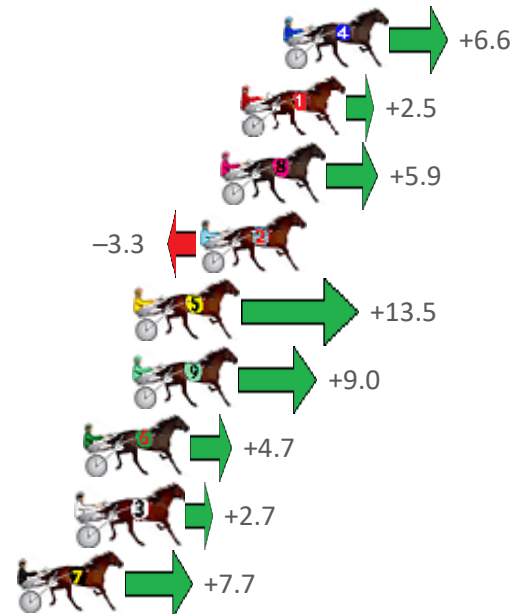

Albion Park Race 9 Distance 1660m

Saturday, 12 June 2021

Gross Time: 1:57.80 MileRate: 1:54.20 LeadTime: 3.30s First Qtr: 27.90s Second Qtr: 30.20s Third Qtr: 28.50s Fourth Qtr: 27.90s

NoHorse	Plc	Margin	Time	800Time (W)	400 Time (W)
4 WITH THE BAND	1	0.0m	1:57.80	55.94s (1)	27.57s (1)
1 A RAINBOW DELIGHT	2	1.7m	1:57.92	56.22s (0)	27.70s (0)
8 JERADAS DELIGHT	3	2.5m	1:57.98	55.99s (0)	27.45s (0)
2 BETTERTHANDIAMOND	4	3.3m	1:58.04	56.63s (0)	28.13s (0)
5 FOND MEMORIES	5	5.9m	1:58.23	55.45s (1)	27.05s (1)
9 ARMA NAUGHTY	6	6.0m	1:58.24	55.77s (1)	27.37s (1)
6 BROOKLYNS BEST	7	7.9m	1:58.38	56.07s (0)	27.52s (0)
3 AQUA MISS	8	8.1m	1:58.39	56.21s (1)	27.81s (1)
7 MISS RUBY SUNSHINE	9	10.5m	1:58.57	55.86s (0)	27.37s (0)

Finish Position and metres gained from 800m

Sectionals
Powered by

PJ HARNESS ANALYSER Version 3.05 Out Now!
HORSE REPORTS / RAW DATA
All your sectional needs Check us out at www.pjdata.com.au

The Racing Queensland Board (trading as Racing Queensland) and provider are not responsible for the completeness or accuracy of any of the information contained herein, and makes no representations about its suitability for any purpose.