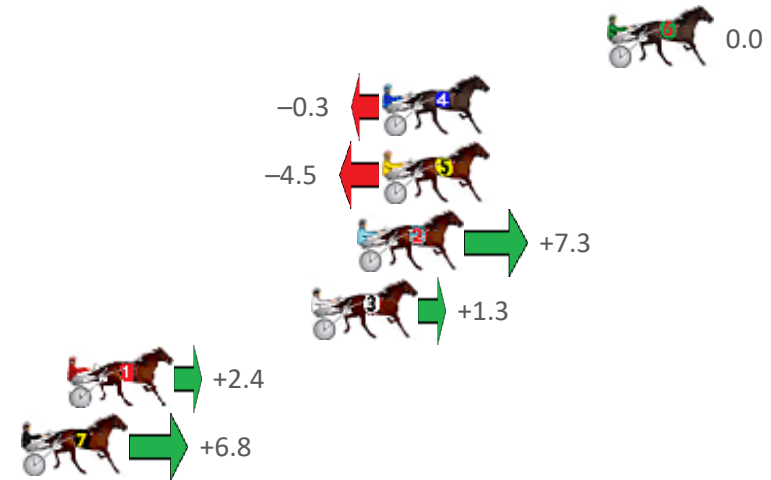

Albion Park Race 11 Distance 1660m

Saturday, 12 June 2021

Gross Time: 1:59.80 MileRate: 1:56.10 LeadTime: 3.40s First Qtr: 28.30s Second Qtr: 29.80s Third Qtr: 30.10s Fourth Qtr: 28.20s

NoHorse	Plc	Margin	Time	800Time (W)	400 Time (W)
6 DANGERZONE	1	0.0m	1:59.80	58.30s (0)	28.20s (0)
4 AWAYWEGO	2	8.9m	2:00.46	58.32s (0)	28.29s (1)
5 MISTY CREEK	3	8.9m	2:00.46	58.63s (0)	28.52s (0)
2 TORQUE TOTHE MUSIC	4	9.9m	2:00.53	57.77s (0)	27.95s (0)
3 O B LEGAL	5	11.7m	2:00.67	58.21s (0)	28.09s (1)
1 HARLEY BLUE	6	21.4m	2:01.39	58.13s (0)	28.41s (1)
7 I AM SPARTA	7	23.2m	2:01.52	57.81s (0)	28.40s (0)

Finish Position and metres gained from 800m

Sectionals
Powered by

PJ HARNESS ANALYSER Version 3.05 Out Now!
HORSE REPORTS / RAW DATA
All your sectional needs Check us out at www.pjdata.com.au

The Racing Queensland Board (trading as Racing Queensland) and provider are not responsible for the completeness or accuracy of any of the information contained herein, and makes no representations about its suitability for any purpose.