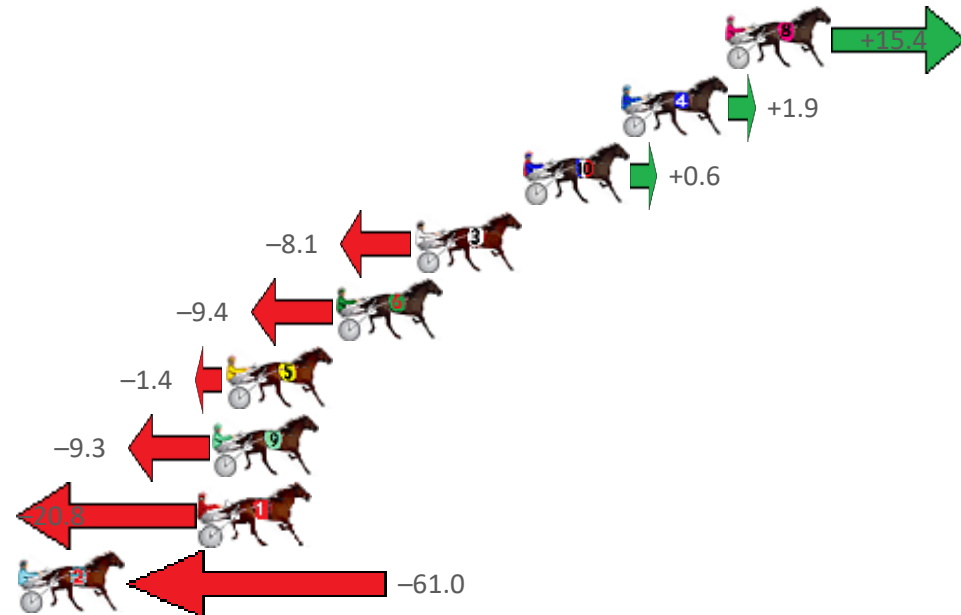

Albion Park Race 3 Distance 2138m

Saturday, 12 June 2021

Gross Time: 2:33.10 MileRate: 1:55.20 LeadTime: 36.20s First Qtr: 29.10s Second Qtr: 29.90s Third Qtr: 29.20s Fourth Qtr: 28.70s

NoHorse	Plc	Margin	Time	800Time (W)	400 Time (W)
8 L L COOL J	1	0.0m	2:33.10	56.79s (2)	27.72s (4)
4 NIMAH FRANCO	2	4.1m	2:33.41	57.76s (2)	28.94s (1)
10 MISTERFREEZE	3	8.0m	2:33.70	57.86s (0)	28.63s (0)
3 PEMBROOKS PASSION	4	12.3m	2:34.03	58.48s (0)	29.22s (1)
6 APHORISM	5	15.4m	2:34.26	58.58s (1)	28.83s (2)
5 TACTICAL RESPONSE	6	19.8m	2:34.59	58.00s (1)	28.80s (3)
9 KEAYANG KREUZER	7	20.3m	2:34.63	58.57s (2)	29.18s (3)
1 IMASPORTSSTAR	8	20.8m	2:34.67	59.40s (0)	30.18s (0)
2 PARAVANI	9	62.8m	2:37.83	62.29s (1)	32.34s (1)

Finish Position and metres gained from 800m

Sectionals
Powered by

PJ HARNESS ANALYSER

HORSE REPORTS / RAW DATA

Version 3.05
Out Now!

All your sectional needs

Check us out at www.pjdata.com.au

The Racing Queensland Board (trading as Racing Queensland) and provider are not responsible for the completeness or accuracy of any of the information contained herein, and makes no representations about its suitability for any purpose.