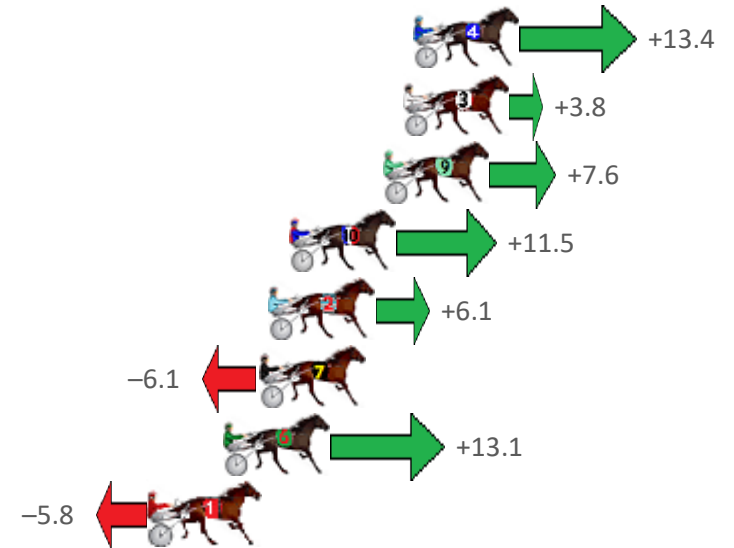

Albion Park Race 7 Distance 1660m

Saturday, 12 June 2021

Gross Time: 1:59.00 MileRate: 1:55.40 LeadTime: 3.30s First Qtr: 27.90s Second Qtr: 30.20s Third Qtr: 28.40s Fourth Qtr: 29.20s

NoHorse	Plc	Margin	Time	800Time (W)	400 Time (W)
4 WE SALUTE YOU	1	0.0m	1:59.00	56.64s (0)	28.27s (0)
3 OUR BALOU	2	0.4m	1:59.03	57.33s (1)	28.98s (1)
9 BLUE MOON RISING	3	1.2m	1:59.09	57.06s (0)	28.65s (0)
10 CORINDHAP CREEK	4	4.9m	1:59.38	56.78s (1)	28.90s (2)
2 HAVING THE FAITH	5	5.7m	1:59.44	57.16s (1)	28.93s (1)
7 MAJOR FERNCO	6	6.1m	1:59.47	58.04s (0)	29.64s (0)
6 SIMON	7	7.5m	1:59.57	56.66s (1)	28.80s (3)
1 PROSECUTION WITNESS	8	10.4m	1:59.80	58.02s (0)	29.62s (0)

Finish Position and metres gained from 800m

Sectionals
Powered by

PJ HARNESS ANALYSER Version 3.05 Out Now!
HORSE REPORTS / RAW DATA
All your sectional needs Check us out at www.pjdata.com.au

The Racing Queensland Board (trading as Racing Queensland) and provider are not responsible for the completeness or accuracy of any of the information contained herein, and makes no representations about its suitability for any purpose.