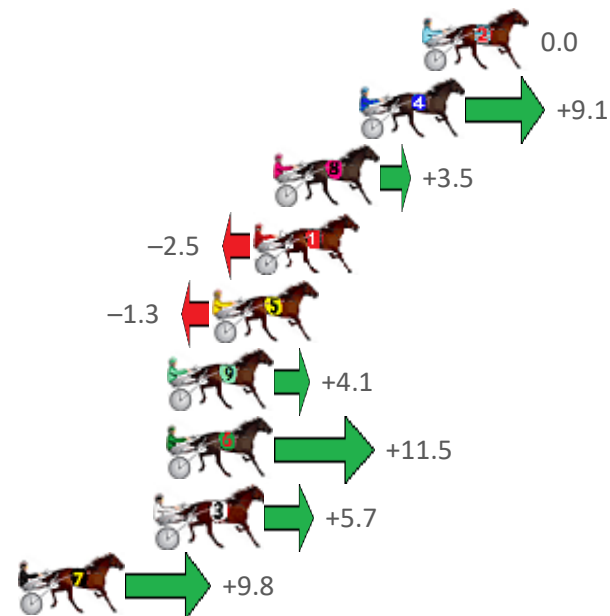

Albion Park Race 6 Distance 1660m

Saturday, 12 June 2021

Gross Time: 1:58.20 MileRate: 1:54.60 LeadTime: 3.40s First Qtr: 26.70s Second Qtr: 32.00s Third Qtr: 28.30s Fourth Qtr: 27.80s

NoHorse	Plc	Margin	Time	800Time (W)	400 Time (W)
2 ISLAS JOY	1	0.0m	1:58.20	56.10s (0)	27.80s (0)
4 KEAYANG MARVEN	2	2.5m	1:58.38	55.47s (1)	27.57s (2)
8 BITCOIN	3	5.9m	1:58.63	55.86s (0)	27.59s (0)
1 NOTORIOUS	4	6.7m	1:58.69	56.27s (0)	27.95s (0)
5 FEAR CRUISIN	5	8.3m	1:58.81	56.19s (1)	28.11s (1)
9 GOLIGHTLY	6	10.1m	1:58.94	55.81s (0)	27.54s (0)
6 GOOD AS IT GETS	7	10.1m	1:58.94	55.30s (1)	27.42s (1)
3 VIENNA BOY	8	10.5m	1:58.97	55.70s (1)	27.78s (2)
7 LIFE OF BRIAN	9	16.0m	1:59.37	55.42s (1)	28.19s (1)

Finish Position and metres gained from 800m

Sectionals
Powered by

PJ HARNESS ANALYSER Version 3.05 Out Now!
HORSE REPORTS / RAW DATA
All your sectional needs Check us out at www.pjdata.com.au

The Racing Queensland Board (trading as Racing Queensland) and provider are not responsible for the completeness or accuracy of any of the information contained herein, and makes no representations about its suitability for any purpose.