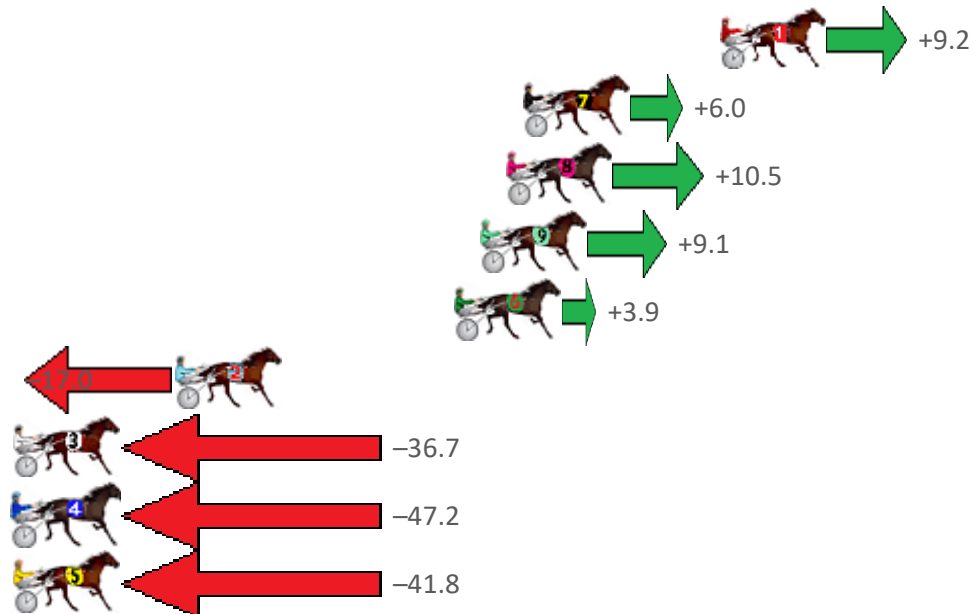

Albion Park Race 10 Distance 2647m

Saturday, 12 June 2021

Gross Time: 3:24.00 MileRate: 2:04.00 LeadTime: 82.40s First Qtr: 30.70s Second Qtr: 30.90s Third Qtr: 30.60s Fourth Qtr: 29.40s

NoHorse	Plc	Margin	Time	800Time (W)	400 Time (W)
1 CLAUDYS PRINCE	1	0.0m	3:24.00	59.31s (1)	28.96s (1)
7 MUSCULUS	2	7.8m	3:24.60	59.55s (1)	29.18s (1)
8 KINGDOM COME	3	8.5m	3:24.66	59.22s (0)	28.56s (1)
9 OUR OVERANOVA	4	9.5m	3:24.73	59.32s (1)	28.98s (1)
6 SIR FAHRENHEIT	5	10.5m	3:24.81	59.71s (0)	29.11s (0)
2 MAJESTIC ESS JAY	6	21.6m	3:25.67	61.27s (0)	30.66s (0)
3 IL PIRATA	7	41.1m	3:27.17	62.74s (1)	32.30s (1)
4 RITEUR	8	47.2m	3:27.64	63.52s (0)	32.85s (0)
5 ORLANDO JOLT	9	51.8m	3:27.99	63.12s (0)	32.50s (0)

Finish Position and metres gained from 800m

Sectionals
Powered by

PJ HARNESS ANALYSER Version 3.05 Out Now!
HORSE REPORTS / RAW DATA
All your sectional needs Check us out at www.pjdata.com.au

The Racing Queensland Board (trading as Racing Queensland) and provider are not responsible for the completeness or accuracy of any of the information contained herein, and makes no representations about its suitability for any purpose.