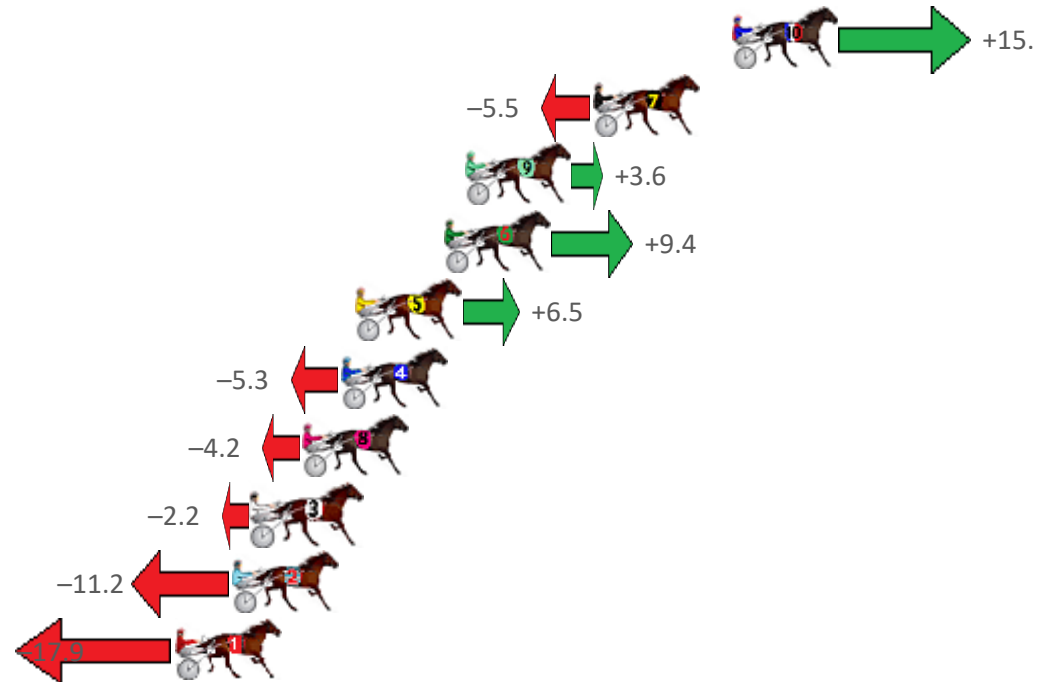

Albion Park Race 8 Distance 1660m

Saturday, 12 June 2021

Gross Time: 1:59.20 MileRate: 1:55.60 LeadTime: 3.40s First Qtr: 27.50s Second Qtr: 32.10s Third Qtr: 27.80s Fourth Qtr: 28.40s

NoHorse	Plc	Margin	Time	800Time (W)	400 Time (W)
10 SCARLET BABE	1	0.0m	1:59.20	55.14s (2)	28.10s (1)
7 JENDEN STRIKE	2	5.5m	1:59.61	56.58s (0)	28.79s (0)
9 PAY ME OVERS	3	10.6m	1:59.99	55.95s (1)	27.57s (1)
6 ETERNAL PROMISE	4	11.4m	2:00.05	55.54s (1)	27.31s (1)
5 VOODOO LOU	5	14.9m	2:00.31	55.75s (0)	27.22s (1)
4 RAANI	6	15.5m	2:00.36	56.57s (1)	28.24s (1)
8 FEELS LIKA WINNER	7	17.0m	2:00.47	56.49s (0)	28.53s (0)
3 OUR STELLA ROSE	8	19.0m	2:00.62	56.35s (0)	28.16s (0)
2 FAIRIESDELIGHT	9	19.8m	2:00.68	56.98s (0)	28.94s (1)
1 MAFFIOSO GIRL	10	22.1m	2:00.85	57.45s (0)	29.31s (0)

Finish Position and metres gained from 800m

Sectionals
Powered by

PJ HARNESS ANALYSER

HORSE REPORTS / RAW DATA

Version 3.05
Out Now!

PJ Data

All your sectional needs

Check us out at www.pjdata.com.au

The Racing Queensland Board (trading as Racing Queensland) and provider are not responsible for the completeness or accuracy of any of the information contained herein, and makes no representations about its suitability for any purpose.