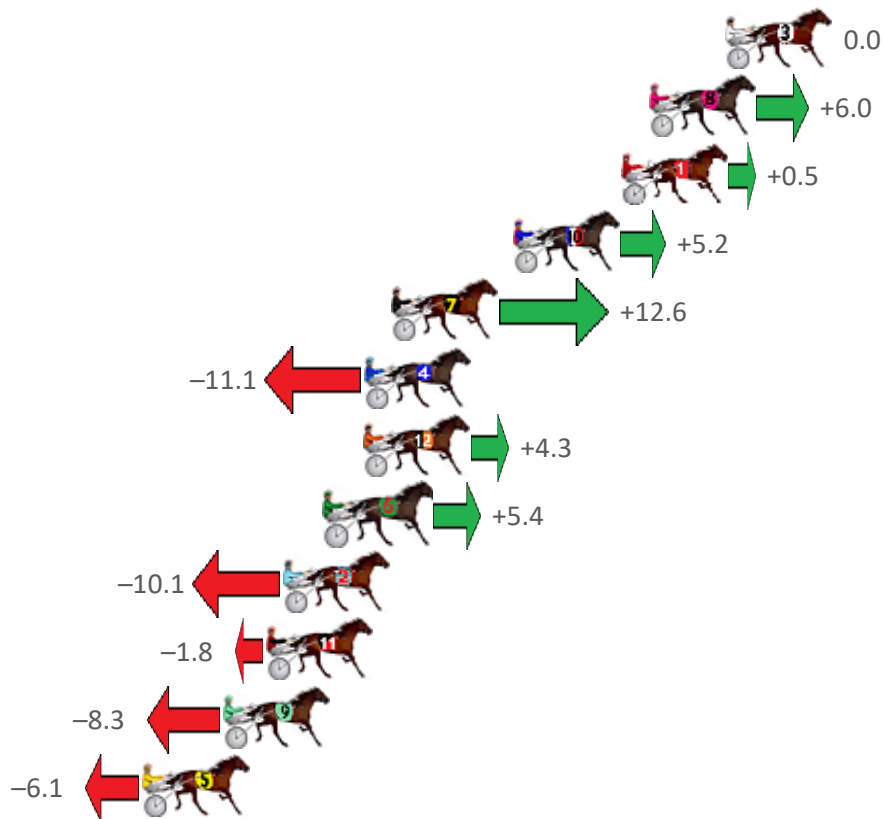

Finish Position and metres gained from 800m

Sectionals  
Powered by

**PJ HARNESS ANALYSER** Version 3.05 Out Now!  
**HORSE REPORTS / RAW DATA**  
 All your sectional needs Check us out at [www.pjdata.com.au](http://www.pjdata.com.au)