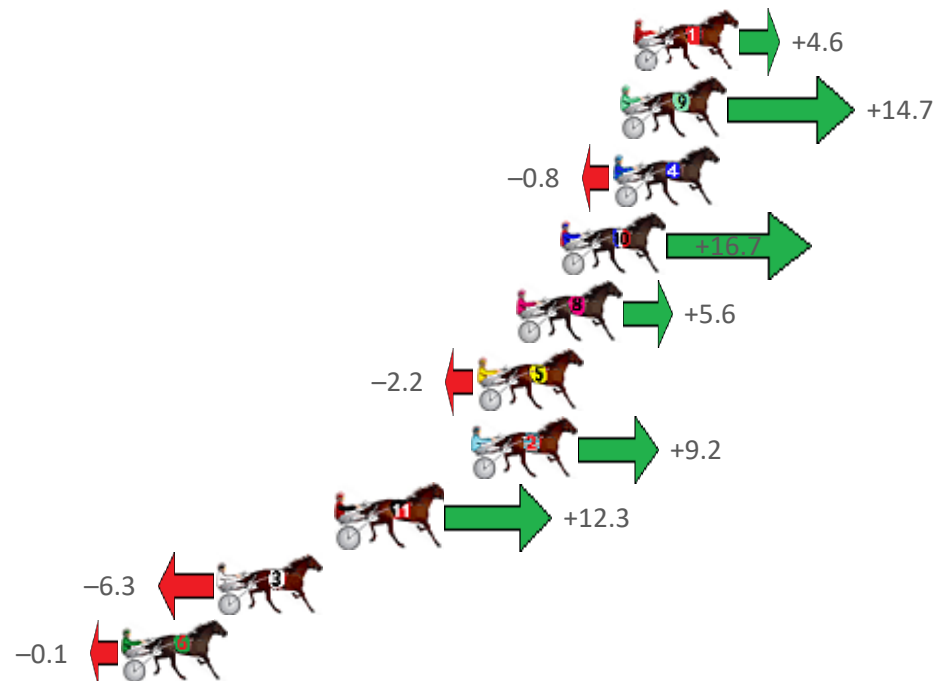

Albion Park Race 5 Distance 1660m

Saturday, 12 June 2021

Gross Time: 1:56.60 MileRate: 1:53.10 LeadTime: 3.30s First Qtr: 26.80s Second Qtr: 30.60s Third Qtr: 27.30s Fourth Qtr: 28.60s

No	Horse	Plc	Margin	Time	800Time (W)	400 Time (W)
1	SPORTY DANCER	1	0.0m	1:56.60	55.58s (0)	28.27s (0)
9	CAPTAIN CRUSADER	2	0.5m	1:56.64	54.88s (1)	27.67s (2)
4	WATTS UP SUNSHINE	3	0.8m	1:56.66	55.96s (0)	28.66s (0)
10	HEMSWORTH	4	2.9m	1:56.82	54.74s (1)	27.54s (2)
8	JASPER	5	4.6m	1:56.95	55.51s (0)	28.26s (0)
5	BIG WHEELS	6	6.2m	1:57.07	56.05s (1)	28.77s (1)
2	KING OF TRUMPS	7	6.4m	1:57.08	55.26s (0)	28.07s (0)
11	ITZ MAJOR RICH	8	11.7m	1:57.48	55.05s (1)	27.90s (1)
3	CHAMONIX	9	16.5m	1:57.84	56.34s (1)	29.08s (1)
6	NOT THE KINGSWOOD	10	20.3m	1:58.12	55.91s (0)	28.72s (0)

Finish Position and metres gained from 800m

Sectionals
Powered by

PJ HARNESS ANALYSER Version 3.05 Out Now!
HORSE REPORTS / RAW DATA
All your sectional needs Check us out at www.pjdata.com.au

The Racing Queensland Board (trading as Racing Queensland) and provider are not responsible for the completeness or accuracy of any of the information contained herein, and makes no representations about its suitability for any purpose.