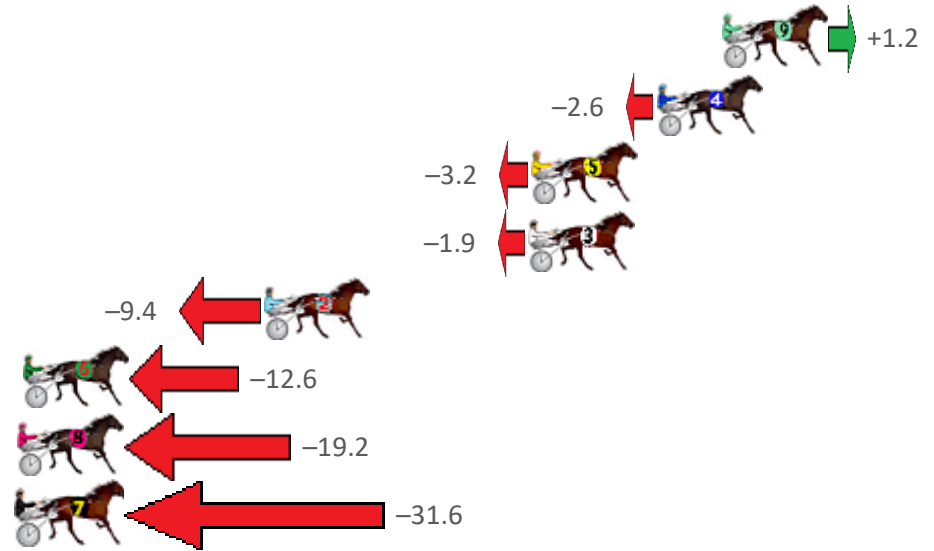

Redcliffe Race 7 Distance 1780m

Wednesday, 23 June 2021

Gross Time: 2:11.50 MileRate: 1:58.90 LeadTime: 11.60s First Qtr: 31.10s Second Qtr: 31.00s Third Qtr: 28.90s Fourth Qtr: 28.90s

No Horse	Plc	Margin	Time	800Time (W)	400 Time (W)
9 PARATROUPER	1	0.0m	2:11.50	57.71s (1)	28.79s (1)
4 BRIAN CHRISTOPHER	2	2.6m	2:11.70	57.99s (0)	29.09s (0)
5 AUNTY FRANCES	3	7.6m	2:12.08	58.03s (0)	29.14s (0)
3 TASCOTT TERROR	4	7.7m	2:12.08	57.94s (1)	28.82s (1)
2 VERMONT	5	18.2m	2:12.88	58.48s (0)	29.52s (0)
6 THREE MACHS	6	27.8m	2:13.61	58.71s (1)	29.46s (2)
8 RAGNAROK	7	29.6m	2:13.75	59.18s (1)	29.85s (1)
7 OUR DOLLY	8	45.2m	2:14.93	60.07s (0)	30.80s (0)

Finish Position and metres gained from 800m

Sectionals
Powered by

PJ HARNESS ANALYSER

HORSE REPORTS / RAW DATA

All your sectional needs

Version 3.05
Out Now!

Check us out at www.pjdata.com.au

The Racing Queensland Board (trading as Racing Queensland) and provider are not responsible for the completeness or accuracy of any of the information contained herein, and makes no representations about its suitability for any purpose.