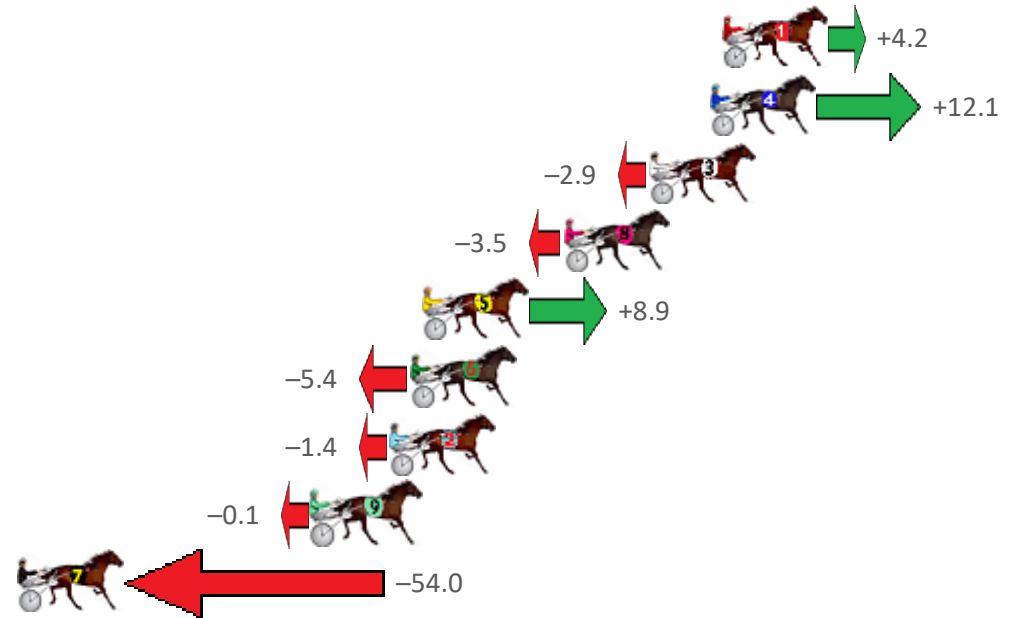

Redcliffe Race 1 Distance 2040m

Wednesday, 23 June 2021

Gross Time: 2:31.40 MileRate: 1:59.40 LeadTime: 31.30s First Qtr: 31.40s Second Qtr: 31.30s Third Qtr: 28.40s Fourth Qtr: 29.00s

No Horse	Plc	Margin	Time	800Time (W)	400 Time (W)
1 BEEF CITY BLAZE	1	0.0m	2:31.40	57.10s (0)	28.70s (0)
4 SWEET AS	2	0.5m	2:31.44	56.54s (0)	28.10s (0)
3 SAND BLASTER	3	2.9m	2:31.62	57.61s (0)	29.21s (0)
8 DAPPER	4	6.3m	2:31.88	57.65s (1)	29.11s (1)
5 KURAHAUPO GAMBLER	5	11.9m	2:32.31	56.76s (1)	28.81s (2)
6 RIVERLEIGH ROCKET	6	12.4m	2:32.34	57.79s (1)	29.23s (1)
2 MAJOR SCORE	7	13.2m	2:32.40	57.50s (1)	28.99s (1)
9 CLASSIE AMERICAN	8	16.3m	2:32.64	57.41s (1)	29.45s (2)
7 MISTER HART	9	62.4m	2:36.15	61.25s (0)	32.86s (0)

Finish Position and metres gained from 800m

Sectionals
Powered by

PJ HARNESS ANALYSER Version 3.05 Out Now!
HORSE REPORTS / RAW DATA
All your sectional needs Check us out at www.pjdata.com.au

The Racing Queensland Board (trading as Racing Queensland) and provider are not responsible for the completeness or accuracy of any of the information contained herein, and makes no representations about its suitability for any purpose.