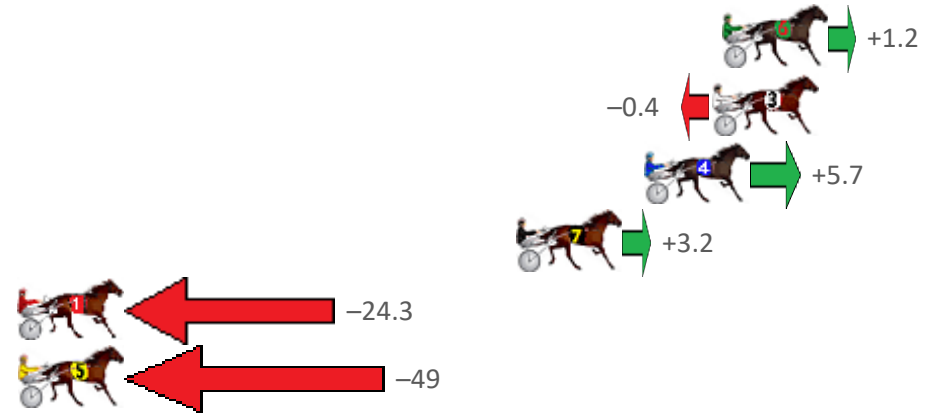

Redcliffe Race 10 Distance 1780m

Wednesday, 23 June 2021

Gross Time: 2:14.30   MileRate: 2:01.40   LeadTime: 11.30s   First Qtr: 30.80s   Second Qtr: 31.80s   Third Qtr: 29.90s   Fourth Qtr: 30.50s

No Horse	Plc	Margin	Time	800Time (W)	400 Time (W)
6 MAYWYN MACDUFF	1	0.0m	2:14.30	60.31s (1)	30.14s (1)
3 SHEZA CHANCE	2	0.4m	2:14.33	60.43s (0)	30.53s (0)
4 BEACH ON FIRE	3	3.1m	2:14.55	59.97s (0)	29.92s (1)
7 VODKA EN ICE	4	8.2m	2:14.95	60.16s (1)	29.41s (1)
1 SAMMYS SECRET	5	28.5m	2:16.57	62.22s (0)	32.13s (0)
5 BETONBETTY	6	54.4m	2:18.64	64.03s (1)	32.99s (0)

Finish Position and metres gained from 800m

Sectionals
Powered by

PJ HARNESS ANALYSER Version 3.05 Out Now!
HORSE REPORTS / RAW DATA
All your sectional needs   Check us out at www.pjdata.com.au

The Racing Queensland Board (trading as Racing Queensland) and provider are not responsible for the completeness or accuracy of any of the information contained herein, and makes no representations about its suitability for any purpose.