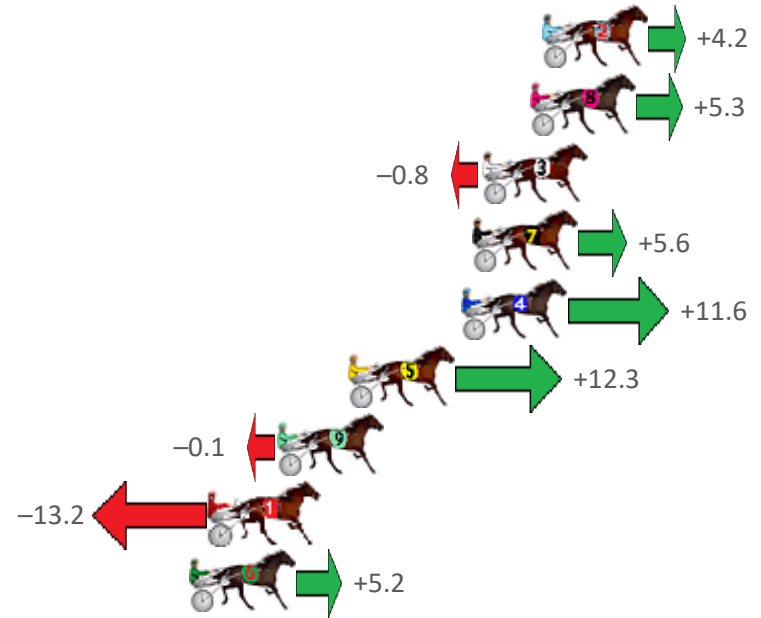

Redcliffe Race 3 Distance 2040m

Wednesday, 23 June 2021

Gross Time: 2:30.70 MileRate: 1:58.90 LeadTime: 30.50s First Qtr: 30.10s Second Qtr: 31.10s Third Qtr: 28.80s Fourth Qtr: 30.20s

No Horse	Plc	Margin	Time	800Time (W)	400 Time (W)
2 DONNY JONES	1	0.0m	2:30.70	58.69s (0)	29.87s (0)
8 ROCKNROLL DA GAMA	2	0.5m	2:30.74	58.61s (1)	29.68s (1)
3 TYPHOON TORQUE	3	2.4m	2:30.89	59.06s (1)	30.17s (1)
7 BETTING BARON	4	2.8m	2:30.92	58.59s (0)	29.70s (0)
4 RINGOS A STAR	5	3.2m	2:30.95	58.15s (1)	29.49s (2)
5 BETTOR MEMORIES	6	7.7m	2:31.31	58.10s (1)	29.44s (1)
9 MAN OF ACTION	7	10.5m	2:31.53	59.01s (1)	30.04s (1)
1 JAY DEE BE ROLLIN	8	13.2m	2:31.74	59.97s (0)	31.19s (0)
6 GINATIANO	9	14.0m	2:31.81	58.62s (2)	29.78s (2)

Finish Position and metres gained from 800m

Sectionals
Powered by

PJ HARNESS ANALYSER
HORSE REPORTS / RAW DATA

Version 3.05
Out Now!

All your sectional needs

Check us out at www.pjdata.com.au

The Racing Queensland Board (trading as Racing Queensland) and provider are not responsible for the completeness or accuracy of any of the information contained herein, and makes no representations about its suitability for any purpose.