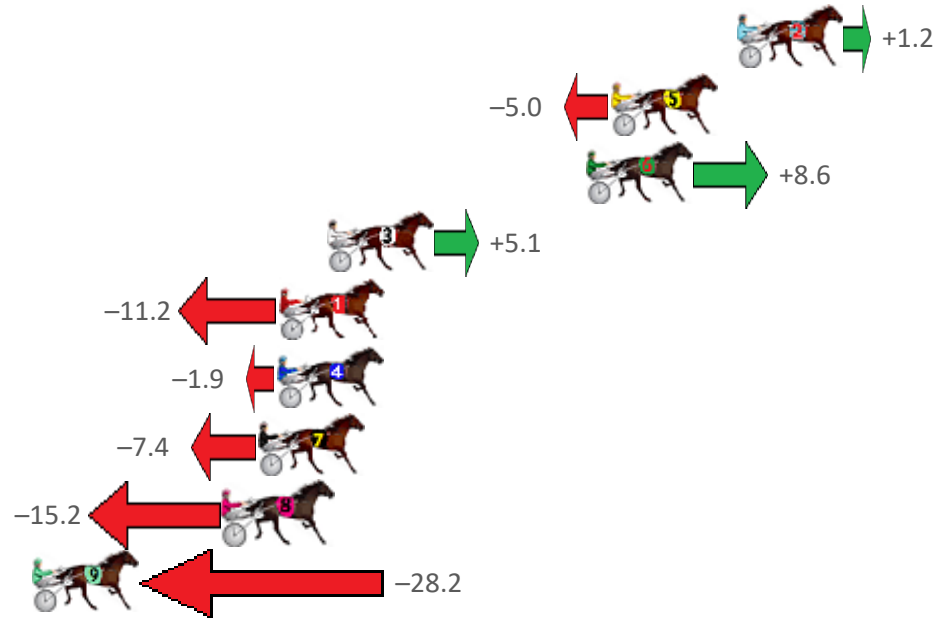

Redcliffe Race 5 Distance 2040m

Wednesday, 23 June 2021

Gross Time: 2:30.50 MileRate: 1:58.70 LeadTime: 30.90s First Qtr: 29.10s Second Qtr: 29.70s Third Qtr: 29.70s Fourth Qtr: 31.10s

No Horse	Plc	Margin	Time	800Time (W)	400 Time (W)
2 DEAL BREAKER	1	0.0m	2:30.50	60.71s (0)	31.10s (0)
5 THEMIDNIGHTRAMBLE	2	5.0m	2:30.91	61.18s (1)	31.30s (1)
6 ALTANA BLUE	3	6.0m	2:30.99	60.15s (1)	30.33s (2)
3 WEASEL	4	16.3m	2:31.83	60.41s (0)	30.78s (1)
1 FAMOUS SHOES	5	18.2m	2:31.98	61.65s (0)	32.01s (0)
4 AURORA ROSE	6	18.3m	2:31.99	60.94s (0)	31.29s (0)
7 CARIBBEAN ROCKET	7	19.0m	2:32.04	61.36s (0)	31.69s (0)
8 ABBEY DIADEMA	8	20.4m	2:32.16	61.95s (1)	32.12s (1)
9 PATCHWORK JET	9	38.4m	2:33.62	62.93s (1)	33.13s (1)

Finish Position and metres gained from 800m

Sectionals
Powered by

PJ HARNESS ANALYSER

HORSE REPORTS / RAW DATA

All your sectional needs

Version 3.05
Out Now!

Check us out at www.pjdata.com.au

The Racing Queensland Board (trading as Racing Queensland) and provider are not responsible for the completeness or accuracy of any of the information contained herein, and makes no representations about its suitability for any purpose.