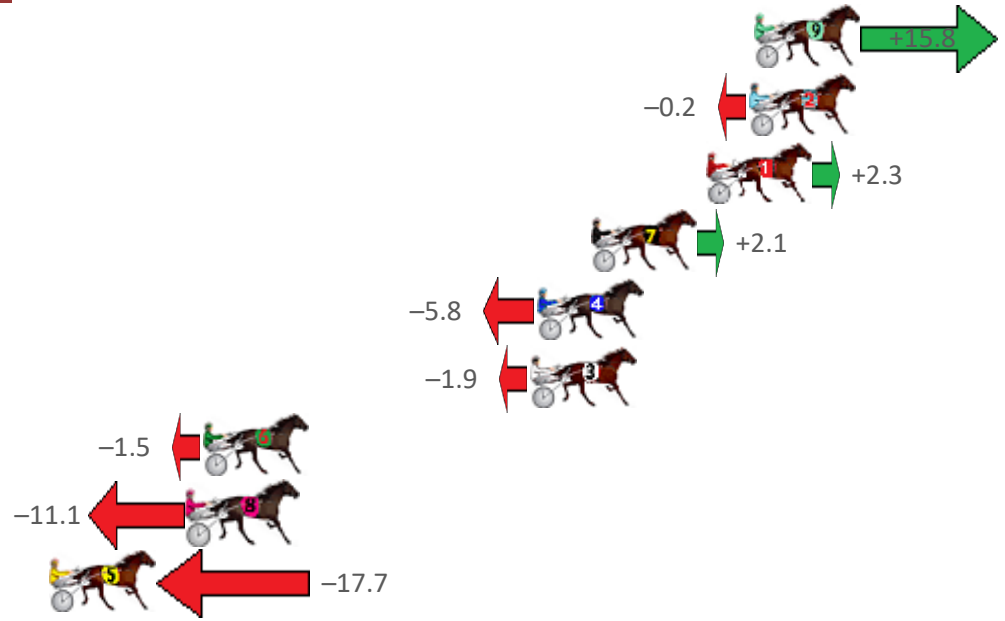

Redcliffe Race 9 Distance 1780m

Wednesday, 23 June 2021

Gross Time: 2:13.80 MileRate: 2:00.90 LeadTime: 11.40s First Qtr: 29.90s Second Qtr: 31.30s Third Qtr: 29.60s Fourth Qtr: 31.60s

No Horse	Plc	Margin	Time	800Time (W)	400 Time (W)
9 DIGYOURHEELSIN	1	0.0m	2:13.80	60.00s (1)	30.22s (2)
2 SIR HASZEM	2	0.2m	2:13.82	61.22s (0)	31.62s (0)
1 AMELIA SPRINGFIELD	3	1.9m	2:13.96	61.03s (0)	31.40s (0)
7 ROCK SUPREME	4	6.5m	2:14.34	61.04s (0)	31.36s (0)
4 KING OF KAOS	5	8.6m	2:14.51	61.64s (1)	32.15s (1)
3 GAME KEEPER	6	8.9m	2:14.53	61.34s (1)	31.61s (1)
6 GOLDEN GRIN	7	21.9m	2:15.61	61.31s (1)	31.37s (1)
8 IM A CLASSY GIRL	8	22.5m	2:15.66	62.04s (1)	32.06s (1)
5 SINGER SNAP	9	30.9m	2:16.35	62.55s (0)	32.71s (0)

Finish Position and metres gained from 800m

Sectionals
Powered by

PJ HARNESS ANALYSER Version 3.05 Out Now!
HORSE REPORTS / RAW DATA
All your sectional needs Check us out at www.pjdata.com.au

The Racing Queensland Board (trading as Racing Queensland) and provider are not responsible for the completeness or accuracy of any of the information contained herein, and makes no representations about its suitability for any purpose.