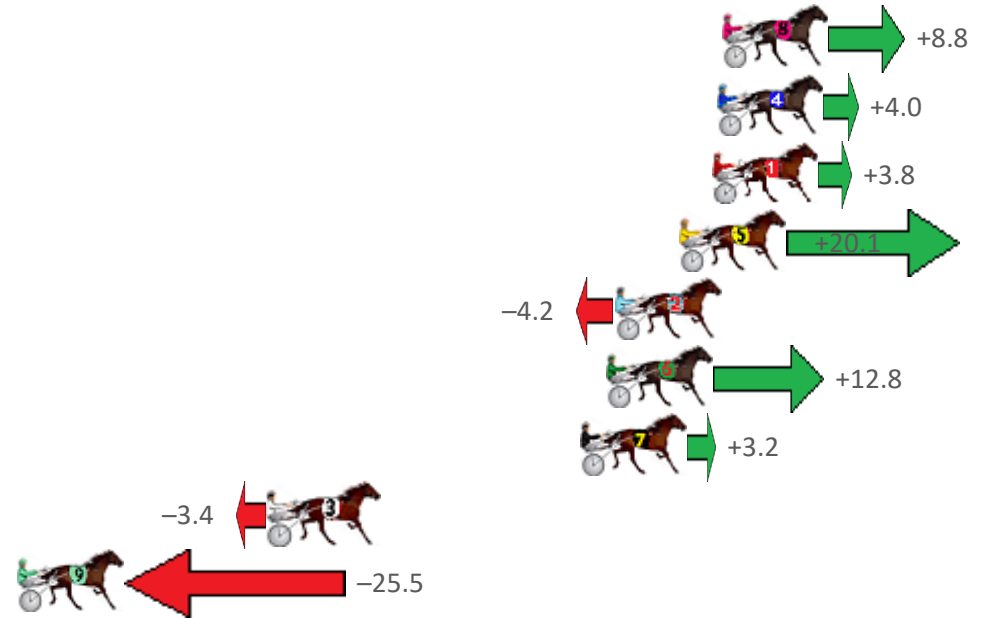

Redcliffe Race 6 Distance 1780m

Wednesday, 23 June 2021

Gross Time: 2:12.40 MileRate: 1:59.70 LeadTime: 11.50s First Qtr: 31.20s Second Qtr: 30.40s Third Qtr: 29.00s Fourth Qtr: 30.30s

No Horse	Plc	Margin	Time	800Time (W)	400 Time (W)
8 BRILLIANT ART	1	0.0m	2:12.40	58.65s (1)	29.70s (1)
4 RAINBOW JET	2	0.2m	2:12.42	59.01s (1)	30.03s (1)
1 THANKHEAVNFORGIRLS	3	0.4m	2:12.43	59.02s (0)	30.01s (0)
5 LIFEINHEAVEN	4	1.7m	2:12.53	57.82s (1)	28.85s (1)
2 PERFECT FEELING	5	4.2m	2:12.73	59.61s (0)	30.62s (0)
6 HOLDINGNO CURRENCY	6	4.6m	2:12.76	58.36s (1)	29.50s (1)
7 CAPTAIN THUNDERBOL	7	5.6m	2:12.84	59.06s (0)	30.06s (0)
3 DOOLITTLE DANDY	8	18.0m	2:13.83	59.55s (0)	30.54s (0)
9 POOR MANS DELIGHT	9	38.5m	2:15.45	61.18s (1)	32.34s (2)

Finish Position and metres gained from 800m

Sectionals
Powered by

PJ HARNESS ANALYSER Version 3.05 Out Now!
HORSE REPORTS / RAW DATA
All your sectional needs Check us out at www.pjdata.com.au

The Racing Queensland Board (trading as Racing Queensland) and provider are not responsible for the completeness or accuracy of any of the information contained herein, and makes no representations about its suitability for any purpose.