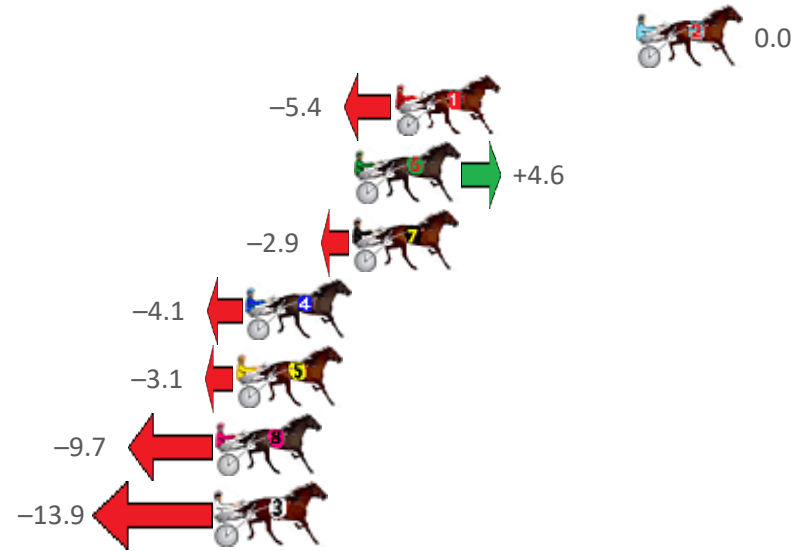

Redcliffe Race 4 Distance 1780m

Wednesday, 23 June 2021

Gross Time: 2:09.00 MileRate: 1:56.60 LeadTime: 11.00s First Qtr: 30.20s Second Qtr: 29.80s Third Qtr: 28.90s Fourth Qtr: 29.10s

No Horse	Plc	Margin	Time	800Time (W)	400 Time (W)
2 THERESACHANCE	1	0.0m	2:09.00	58.00s (0)	29.10s (0)
1 JOVIAL JULIE	2	9.6m	2:09.73	58.39s (0)	29.46s (0)
6 ADRENALINE RUSH	3	11.2m	2:09.86	57.67s (1)	29.07s (2)
7 HIT THE TRACK	4	11.3m	2:09.86	58.21s (0)	29.27s (0)
4 FIRE AND ICE	5	15.5m	2:10.18	58.30s (1)	29.71s (2)
5 MY SECRET BEACH	6	15.9m	2:10.21	58.22s (0)	29.43s (1)
8 GETALOADATHISGIRL	7	16.7m	2:10.27	58.70s (1)	29.83s (1)
3 MAYWYNS JEWEL	8	16.7m	2:10.27	59.00s (1)	30.13s (1)

Finish Position and metres gained from 800m

Sectionals
Powered by

PJ HARNESS ANALYSER Version 3.05 Out Now!
HORSE REPORTS / RAW DATA
All your sectional needs Check us out at www.pjdata.com.au

The Racing Queensland Board (trading as Racing Queensland) and provider are not responsible for the completeness or accuracy of any of the information contained herein, and makes no representations about its suitability for any purpose.