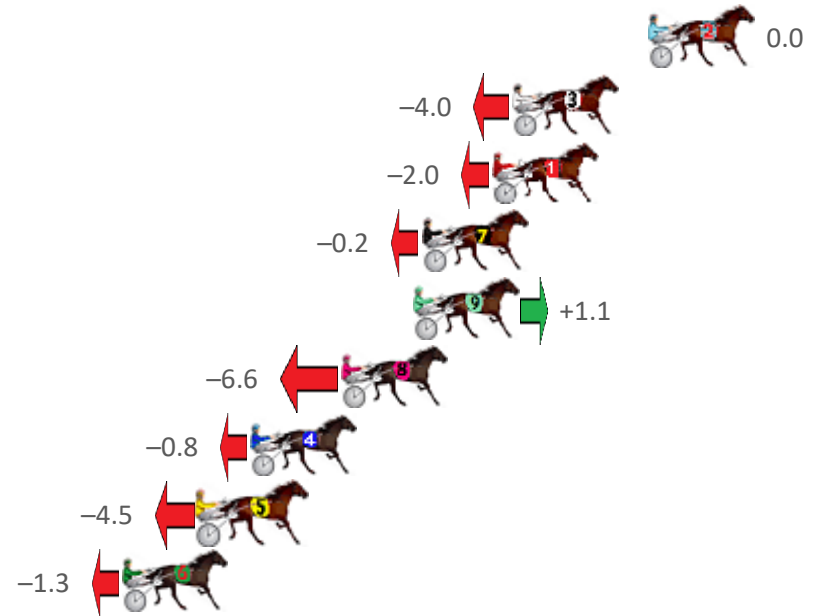

Redcliffe Race 2 Distance 1780m

Wednesday, 23 June 2021

Gross Time: 2:10.00 MileRate: 1:57.50 LeadTime: 11.40s First Qtr: 30.50s Second Qtr: 30.60s Third Qtr: 28.90s Fourth Qtr: 28.60s

No Horse	Plc	Margin	Time	800Time (W)	400 Time (W)
2 JILLIBY JACKPOT	1	0.0m	2:10.00	57.50s (0)	28.60s (0)
3 BLISSFULDAY	2	5.4m	2:10.41	57.79s (1)	28.87s (1)
1 MACHIN OUT	3	6.2m	2:10.47	57.64s (0)	28.73s (0)
7 LADY SWISS	4	9.0m	2:10.68	57.51s (0)	28.54s (0)
9 ARK ME	5	9.3m	2:10.70	57.42s (1)	28.46s (1)
8 SNUGGLES BANYULA	6	12.2m	2:10.92	57.97s (1)	29.06s (1)
4 PEBBLE SANDS	7	15.8m	2:11.19	57.56s (1)	28.53s (1)
5 RNR WINDERMERE	8	17.9m	2:11.34	57.82s (0)	28.81s (0)
6 ARBIT MAJOR	9	20.9m	2:11.57	57.59s (1)	28.59s (2)

Finish Position and metres gained from 800m

Sectionals
Powered by

PJ HARNESS ANALYSER Version 3.05 Out Now!
HORSE REPORTS / RAW DATA
All your sectional needs Check us out at www.pjdata.com.au

The Racing Queensland Board (trading as Racing Queensland) and provider are not responsible for the completeness or accuracy of any of the information contained herein, and makes no representations about its suitability for any purpose.