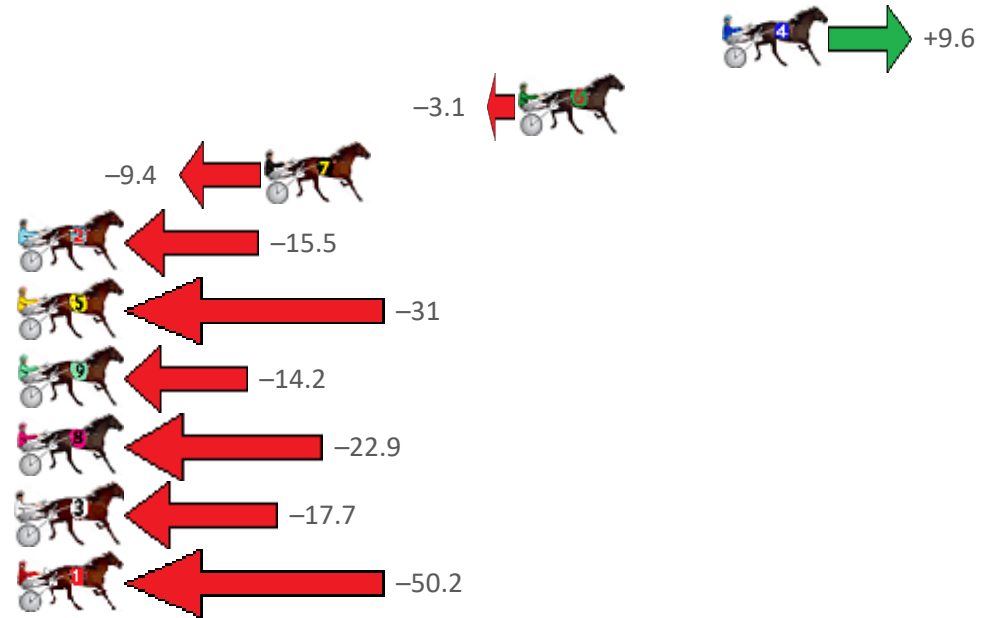

Redcliffe Race 2 Distance 1780m

Thursday, 24 June 2021

Gross Time: 2:11.90 MileRate: 1:59.30 LeadTime: 11.20s First Qtr: 30.70s Second Qtr: 30.90s Third Qtr: 29.60s Fourth Qtr: 29.50s

No Horse	Plc	Margin	Time	800Time (W)	400 Time (W)
4 COBBITY CASTLE	1	0.0m	2:11.90	58.39s (1)	28.99s (1)
6 ILLBEWATCHING	2	8.1m	2:12.53	59.33s (1)	29.92s (1)
7 TURN TURN FLYER	3	18.2m	2:13.31	59.79s (0)	30.13s (0)
2 SOMEWHEREINHEAVEN	4	28.7m	2:14.12	60.24s (0)	30.59s (0)
5 ELLE JAY	5	30.9m	2:14.29	61.37s (0)	31.77s (0)
9 CALCULATED RISK	6	33.4m	2:14.48	60.14s (1)	30.67s (1)
8 PAGEENTRY	7	37.5m	2:14.80	60.78s (1)	31.30s (1)
3 STAR OF WONDER	8	39.9m	2:14.99	60.40s (0)	31.08s (0)
1 ARTISTIC HUMMA	9	54.6m	2:16.12	62.79s (0)	33.12s (0)

Finish Position and metres gained from 800m

Sectionals
Powered by

PJ HARNESS ANALYSER

HORSE REPORTS / RAW DATA

All your sectional needs

Version 3.05
Out Now!

Check us out at www.pjdata.com.au

The Racing Queensland Board (trading as Racing Queensland) and provider are not responsible for the completeness or accuracy of any of the information contained herein, and makes no representations about its suitability for any purpose.