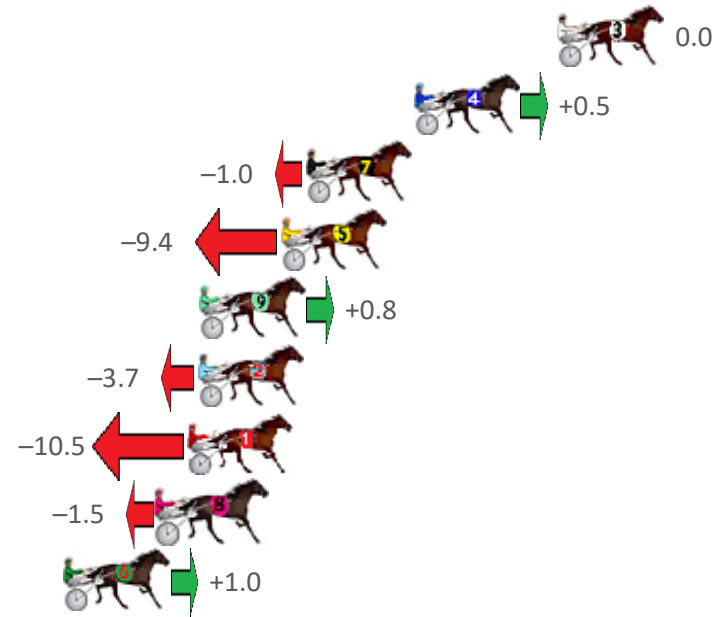

Redcliffe Race 4 Distance 1780m

Thursday, 24 June 2021

Gross Time: 2:12.90 MileRate: 2:00.10 LeadTime: 11.40s First Qtr: 31.70s Second Qtr: 32.30s Third Qtr: 28.30s Fourth Qtr: 29.20s

No Horse	Plc	Margin	Time	800Time (W)	400 Time (W)
3 JUKEBOX JET	1	0.0m	2:12.90	57.50s (0)	29.20s (0)
4 MULLUM BOY	2	5.7m	2:13.34	57.46s (1)	29.00s (1)
7 ALEX TEE	3	10.0m	2:13.67	57.57s (0)	29.19s (0)
5 SAILOR GIRL	4	11.0m	2:13.74	58.17s (1)	29.69s (1)
9 LEFTMEATTHEBAR	5	14.2m	2:13.99	57.44s (1)	29.17s (2)
2 JOY TO ALL	6	14.3m	2:14.00	57.76s (1)	29.28s (1)
1 ONE HELLAVA PARTY	7	14.7m	2:14.03	58.25s (0)	29.83s (0)
8 STUDLEIGHS ONLY	8	15.9m	2:14.12	57.61s (0)	28.99s (0)
6 ROCK IN HEAVEN	9	19.6m	2:14.40	57.43s (1)	29.19s (1)

Finish Position and metres gained from 800m

Sectionals
Powered by

PJ HARNESS ANALYSER Version 3.05
HORSE REPORTS / RAW DATA Out Now!

All your sectional needs

Check us out at www.pjdata.com.au

The Racing Queensland Board (trading as Racing Queensland) and provider are not responsible for the completeness or accuracy of any of the information contained herein, and makes no representations about its suitability for any purpose.