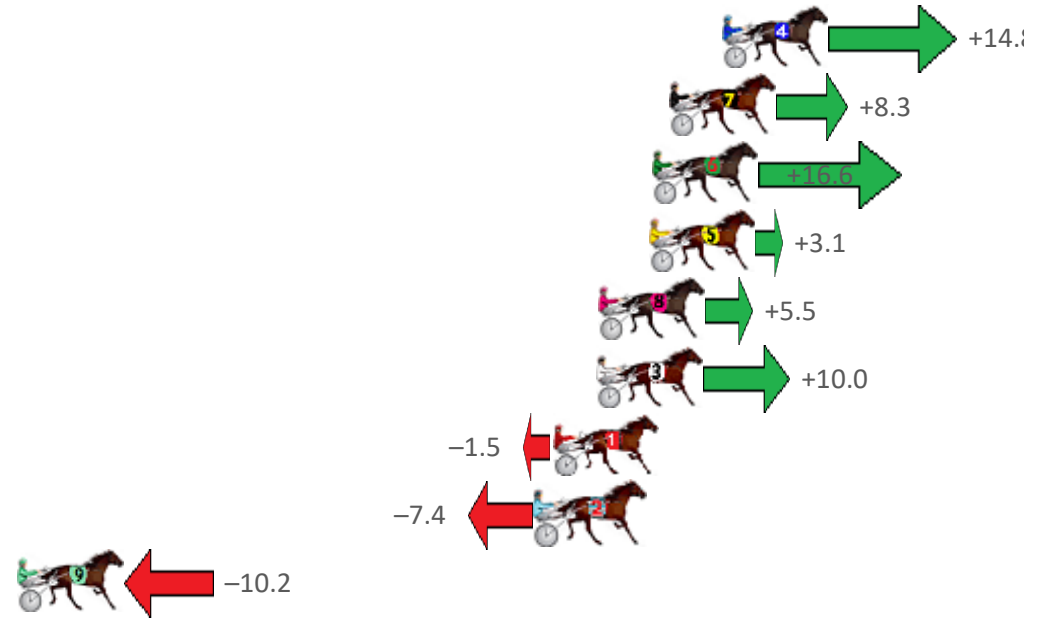

Redcliffe Race 9 Distance 2040m

Thursday, 24 June 2021

Gross Time: 2:30.20 MileRate: 1:58.50 LeadTime: 31.10s First Qtr: 30.20s Second Qtr: 29.80s Third Qtr: 29.10s Fourth Qtr: 30.00s

No Horse	Plc	Margin	Time	800Time (W)	400 Time (W)
4 ROCKNROLL DUDE	1	0.0m	2:30.20	58.01s (1)	29.13s (2)
7 SLINGSHOT	2	2.1m	2:30.37	58.49s (0)	29.52s (0)
6 OUR LITTLE DIGGER	3	2.8m	2:30.42	57.88s (1)	29.00s (1)
5 HAVING THE FAITH	4	2.9m	2:30.43	58.87s (1)	29.75s (1)
8 KOTARE YORK	5	4.9m	2:30.59	58.70s (1)	29.86s (2)
3 SO BOBS YOUR UNCLE	6	5.0m	2:30.59	58.37s (0)	29.42s (0)
1 SPEED DIAL	7	6.7m	2:30.73	59.21s (0)	30.17s (0)
2 COLOMBIAN GOLD	8	7.4m	2:30.78	59.64s (0)	30.55s (0)
9 HES NOVAK	9	31.0m	2:32.64	59.85s (0)	30.91s (0)

Finish Position and metres gained from 800m

Sectionals
Powered by

PJ HARNESS ANALYSER

HORSE REPORTS / RAW DATA

All your sectional needs

Version 3.05
Out Now!

Check us out at www.pjdata.com.au

The Racing Queensland Board (trading as Racing Queensland) and provider are not responsible for the completeness or accuracy of any of the information contained herein, and makes no representations about its suitability for any purpose.