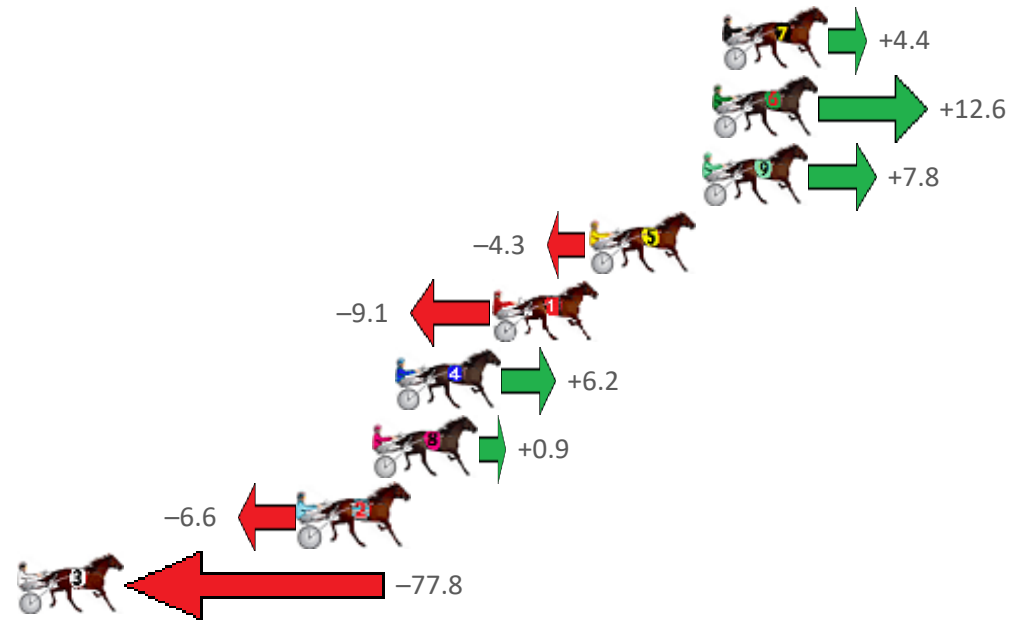

Redcliffe Race 6 Distance 2040m

Thursday, 24 June 2021

Gross Time: 2:35.00 MileRate: 2:02.30 LeadTime: 33.00s First Qtr: 32.80s Second Qtr: 31.40s Third Qtr: 29.00s Fourth Qtr: 28.80s

No Horse	Plc	Margin	Time	800Time (W)	400 Time (W)
7 GROOVY MISS ANNIE	1	0.0m	2:35.00	57.48s (0)	28.48s (0)
6 ROCKINDOWNUNDER	2	0.4m	2:35.03	56.89s (0)	27.91s (2)
9 GWENDALION	3	0.8m	2:35.06	57.24s (0)	28.26s (1)
5 COURAGEOUS SAM	4	5.3m	2:35.40	58.11s (1)	29.05s (1)
1 MISS LILY MAY	5	9.1m	2:35.69	58.45s (0)	29.45s (0)
4 ALL GOOD	6	13.0m	2:35.98	57.35s (1)	28.37s (2)
8 LAVAZZA	7	13.9m	2:36.05	57.74s (1)	28.79s (3)
2 TACTFILLY MAGIC	8	16.8m	2:36.27	58.27s (1)	29.40s (2)
3 BEE GEES BEST	9	83.8m	2:41.34	63.39s (1)	33.85s (1)

Finish Position and metres gained from 800m

Sectionals
Powered by

PJ HARNESS ANALYSER

HORSE REPORTS / RAW DATA

All your sectional needs

Version 3.05
Out Now!

Check us out at www.pjdata.com.au

The Racing Queensland Board (trading as Racing Queensland) and provider are not responsible for the completeness or accuracy of any of the information contained herein, and makes no representations about its suitability for any purpose.