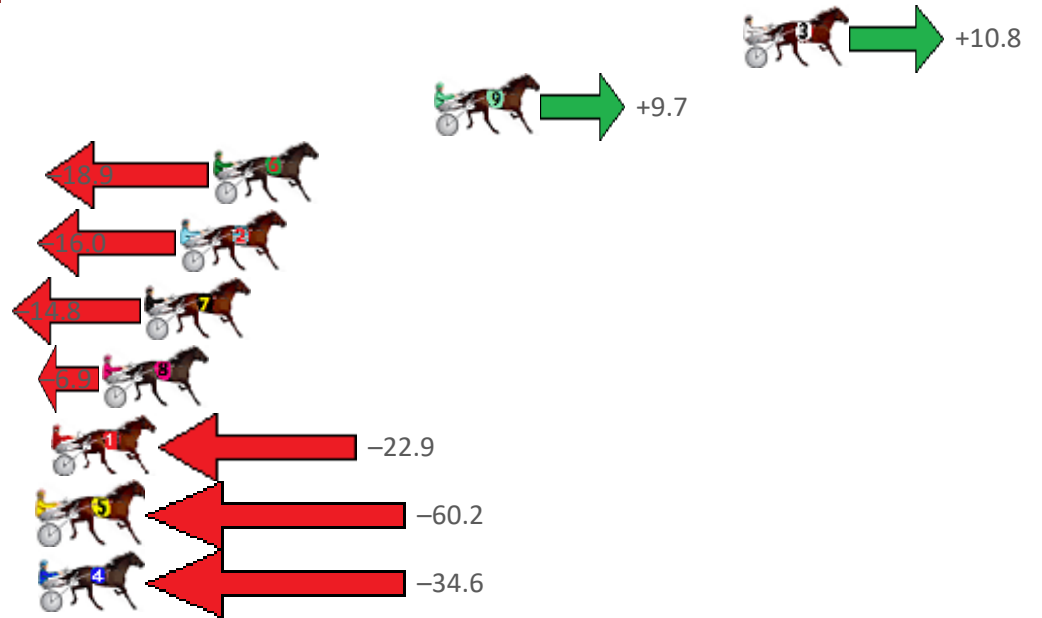

Redcliffe Race 1 Distance 1780m

Thursday, 24 June 2021

Gross Time: 2:14.10 MileRate: 2:01.30 LeadTime: 11.30s First Qtr: 31.00s Second Qtr: 31.60s Third Qtr: 29.80s Fourth Qtr: 30.40s

No Horse	Plc	Margin	Time	800Time (W)	400 Time (W)
3 COCONUT CUTIE	1	0.0m	2:14.10	59.39s (1)	29.81s (2)
9 INNOCENT HEAVEN	2	12.3m	2:15.08	59.47s (1)	30.35s (1)
6 INZANIGHT	3	21.1m	2:15.78	61.61s (2)	31.84s (1)
2 WEDDING NIGHT	4	22.4m	2:15.88	61.40s (1)	31.56s (1)
7 KISS THE AVIATOR	5	23.8m	2:15.99	61.31s (0)	31.55s (0)
8 ASHTON RIVER	6	25.5m	2:16.13	60.72s (0)	31.28s (0)
1 CARIBBEAN BABY	7	27.5m	2:16.29	61.91s (0)	32.15s (0)
5 MELTON KILLARA	8	60.2m	2:18.89	64.70s (0)	34.95s (0)
4 BALLERINI	9	79.6m	2:20.43	62.79s (0)	32.26s (0)

Finish Position and metres gained from 800m

Sectionals
Powered by

PJ HARNESS ANALYSER Version 3.05 Out Now!
HORSE REPORTS / RAW DATA
All your sectional needs Check us out at www.pjdata.com.au

The Racing Queensland Board (trading as Racing Queensland) and provider are not responsible for the completeness or accuracy of any of the information contained herein, and makes no representations about its suitability for any purpose.