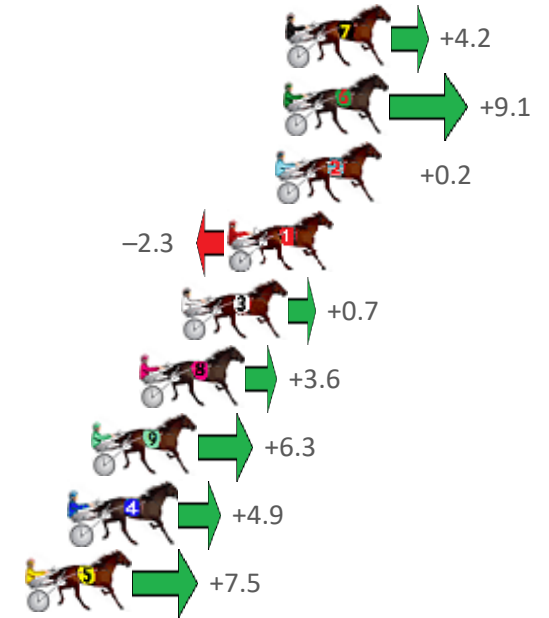

Redcliffe Race 8 Distance 1780m

Thursday, 24 June 2021

Gross Time: 2:11.40 MileRate: 1:58.80 LeadTime: 11.50s First Qtr: 31.50s Second Qtr: 31.70s Third Qtr: 28.50s Fourth Qtr: 28.20s

No Horse	Plc	Margin	Time	800Time (W)	400 Time (W)
7 SAINT KILDA BEACH	1	0.0m	2:11.40	56.40s (0)	27.91s (0)
6 CAPTAIN KIRK	2	0.1m	2:11.41	56.06s (1)	27.58s (1)
2 JUST JOSHIN	3	0.4m	2:11.43	56.69s (1)	28.16s (1)
1 JOANNIES GIRL	4	2.3m	2:11.57	56.86s (0)	28.36s (0)
3 FEELS LIKA WINNER	5	4.1m	2:11.70	56.65s (1)	28.18s (2)
8 BELLA BALL TERROR	6	5.8m	2:11.83	56.45s (0)	27.98s (0)
9 EL GRAN SENOR	7	7.7m	2:11.97	56.26s (0)	27.80s (0)
4 NO CONFESSION	8	8.5m	2:12.03	56.35s (1)	27.84s (1)
5 INNER LIGHT	9	10.3m	2:12.16	56.17s (1)	27.65s (1)

Finish Position and metres gained from 800m

Sectionals
Powered by

PJ HARNESS ANALYSER Version 3.05 Out Now!
HORSE REPORTS / RAW DATA
All your sectional needs Check us out at www.pjdata.com.au

The Racing Queensland Board (trading as Racing Queensland) and provider are not responsible for the completeness or accuracy of any of the information contained herein, and makes no representations about its suitability for any purpose.