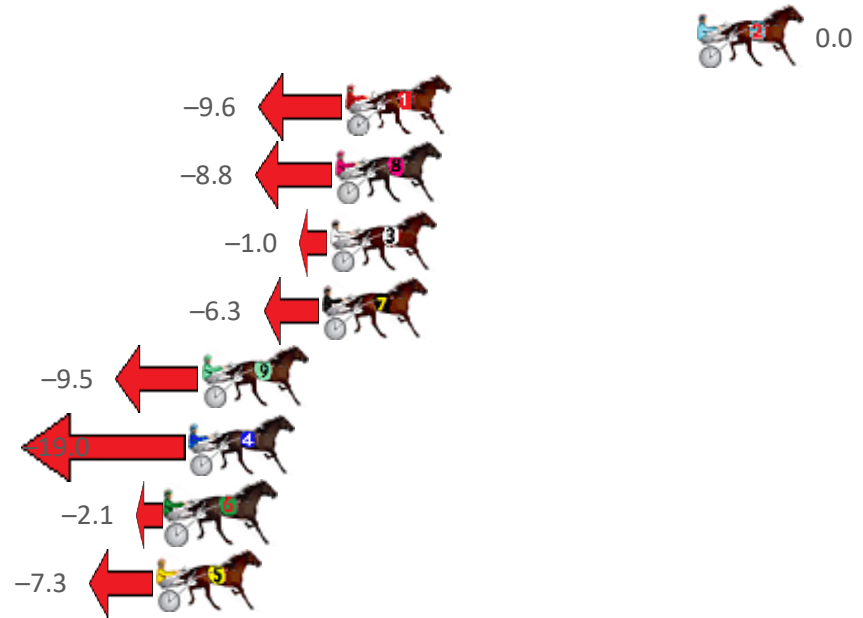

Redcliffe Race 5 Distance 1780m

Thursday, 24 June 2021

Gross Time: 2:11.00 MileRate: 1:58.40 LeadTime: 11.20s First Qtr: 29.70s Second Qtr: 30.10s Third Qtr: 29.70s Fourth Qtr: 30.30s

No Horse	Plc	Margin	Time	800Time (W)	400 Time (W)
2 MISTY CREEK	1	0.0m	2:11.00	60.00s (0)	30.30s (0)
1 BARBOO	2	14.0m	2:12.11	60.72s (0)	30.95s (0)
8 RANCHO MAN	3	14.4m	2:12.14	60.66s (1)	30.83s (2)
3 MAJOR GRANDEUR	4	14.6m	2:12.16	60.07s (2)	30.77s (3)
7 AROONA	5	14.9m	2:12.18	60.47s (0)	30.67s (0)
9 RISKY BUZINESS	6	19.7m	2:12.56	60.71s (1)	31.00s (1)
4 MISTER DECORUM	7	20.2m	2:12.60	61.42s (1)	31.48s (1)
6 NON PASSARE	8	21.1m	2:12.67	60.16s (1)	30.99s (2)
5 WHATA CHALLENGE	9	21.5m	2:12.71	60.54s (0)	30.76s (0)

Finish Position and metres gained from 800m

Sectionals
Powered by

PJ HARNESS ANALYSER Version 3.05 Out Now!
HORSE REPORTS / RAW DATA
All your sectional needs Check us out at www.pjdata.com.au

The Racing Queensland Board (trading as Racing Queensland) and provider are not responsible for the completeness or accuracy of any of the information contained herein, and makes no representations about its suitability for any purpose.