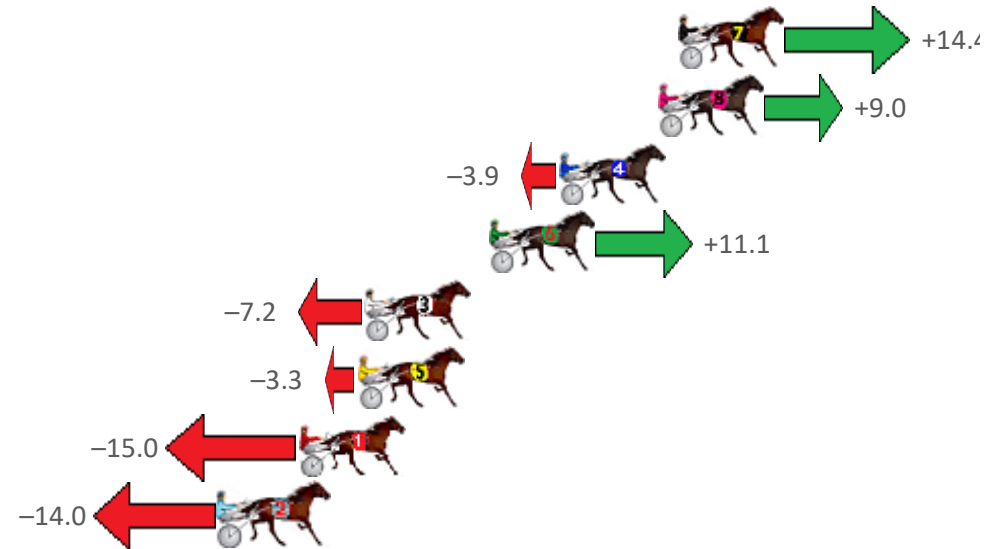

Redcliffe Race 10 Distance 1780m

Monday, 26 July 2021

Gross Time: 2:15.90 MileRate: 2:02.80 LeadTime: 11.60s First Qtr: 31.20s Second Qtr: 32.60s Third Qtr: 30.00s Fourth Qtr: 30.50s

NoHorse	Plc	Margin	Time	800Time (W)	400 Time (W)
7 CHASIN DREAMZ	1	0.0m	2:15.90	59.42s (1)	29.68s (3)
8 AURORA ROSE	2	0.8m	2:15.96	59.82s (1)	29.80s (2)
4 LEAPING LEO	3	4.7m	2:16.28	60.79s (1)	30.77s (1)
6 AROONA	4	7.5m	2:16.50	59.67s (1)	29.79s (1)
3 MUSTANG DUDE	5	12.4m	2:16.89	61.04s (1)	30.94s (1)
5 WEASEL	6	12.7m	2:16.91	60.75s (0)	30.66s (0)
1 THE LAST STARFIRE	7	15.0m	2:17.10	61.63s (0)	31.64s (0)
2 ARTISTIC HUMMA	8	18.2m	2:17.35	61.55s (0)	31.53s (0)

Finish Position and metres gained from 800m

Sectionals
Powered by

PJ HARNESS ANALYSER
AUGUST IS GIVEAWAY MONTH
3 x Software and Subscriptions up for grabs
ENTER TO WIN
www.pjdata.com.au
PJ Data
Facebook icon

The Racing Queensland Board (trading as Racing Queensland) and provider are not responsible for the completeness or accuracy of any of the information contained herein, and makes no representations about its suitability for any purpose.