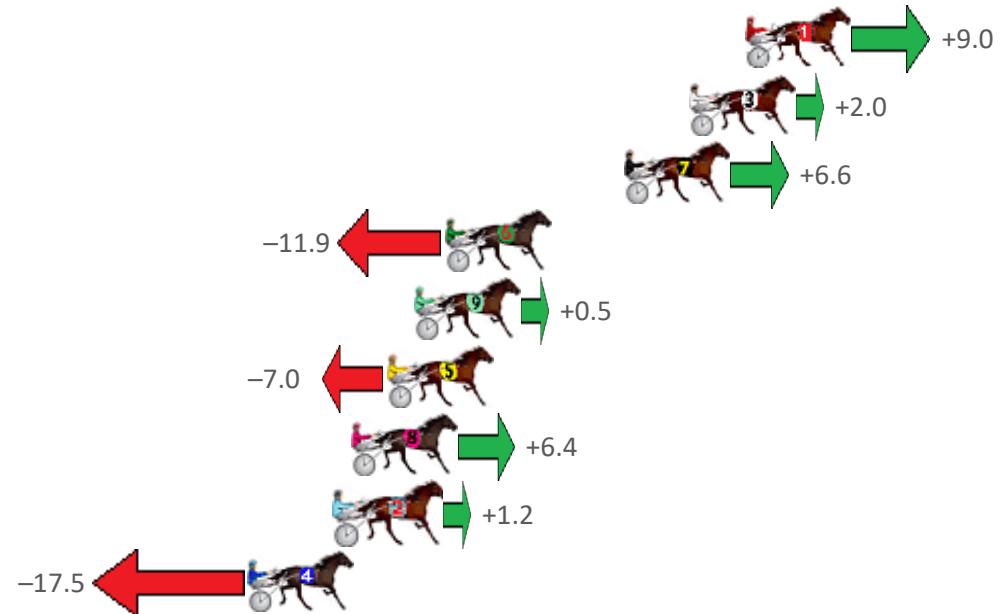

Redcliffe Race 8 Distance 1780m

Monday, 26 July 2021

Gross Time: 2:14.30 MileRate: 2:01.40 LeadTime: 11.50s First Qtr: 29.80s Second Qtr: 31.50s Third Qtr: 30.20s Fourth Qtr: 31.30s

NoHorse	Plc	Margin	Time	800Time (W)	400 Time (W)
1 SOMEWHEREINHEAVEN	1	0.0m	2:14.30	60.81s (0)	30.69s (0)
3 WRITEABOUTCHELSEA	2	2.2m	2:14.48	61.35s (0)	31.21s (1)
7 HURRIKANE SPECIAL	3	4.8m	2:14.69	61.00s (1)	30.44s (2)
6 HIGHMORALGROUND	4	11.9m	2:15.27	62.41s (0)	32.23s (0)
9 ITS ALL TORQUE	5	13.1m	2:15.37	61.46s (0)	31.28s (0)
5 ALLY PINK	6	14.2m	2:15.46	62.04s (1)	31.49s (2)
8 DONTCH SEE IT	7	15.6m	2:15.58	61.01s (1)	31.10s (1)
2 JOHNROD	8	16.2m	2:15.63	61.41s (1)	30.94s (0)
4 PRIVATE JUJON	9	19.7m	2:15.91	62.84s (1)	32.16s (1)

Finish Position and metres gained from 800m

Sectionals
Powered by

PJ HARNESS ANALYSER
AUGUST IS GIVEAWAY MONTH
3 x Software and Subscriptions up for grabs
ENTER TO WIN
www.pjdata.com.au
PJ Data
Facebook icon

The Racing Queensland Board (trading as Racing Queensland) and provider are not responsible for the completeness or accuracy of any of the information contained herein, and makes no representations about its suitability for any purpose.