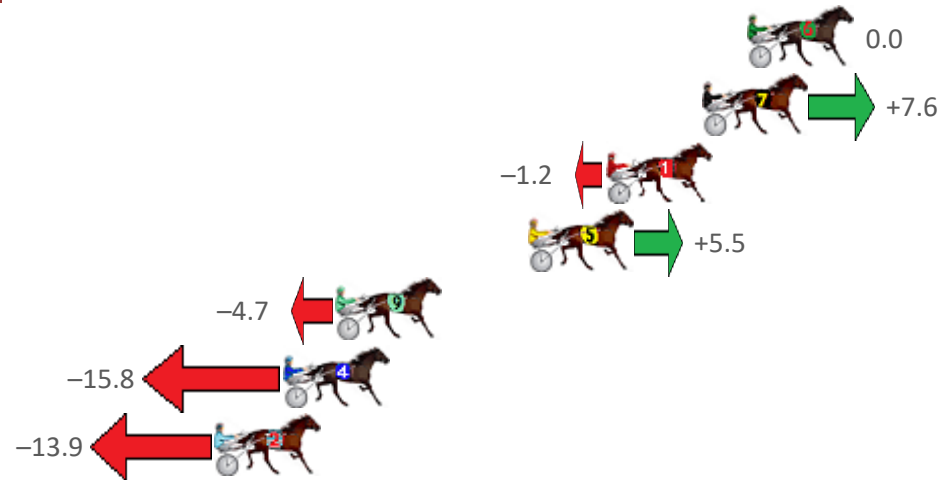

Redcliffe Race 3 Distance 1780m

Monday, 26 July 2021

Gross Time: 2:11.60 MileRate: 1:59.00 LeadTime: 11.20s First Qtr: 30.00s Second Qtr: 31.80s Third Qtr: 29.10s Fourth Qtr: 29.50s

NoHorse	Plc	Margin	Time	800Time (W)	400 Time (W)
6 MORESCO	1	0.0m	2:11.60	58.60s (0)	29.50s (0)
7 MAYWYNS JEWEL	2	1.8m	2:11.74	58.05s (0)	28.97s (0)
1 GANGBUSTER	3	5.6m	2:12.03	58.69s (0)	29.59s (0)
5 FEELING THE LOVE	4	8.7m	2:12.27	58.20s (0)	29.14s (0)
9 MY SECRET BEACH	5	16.3m	2:12.86	58.94s (1)	29.52s (1)
4 MISS MIA	6	18.4m	2:13.02	59.75s (1)	30.60s (1)
2 NESTERS HILL	7	21.1m	2:13.23	59.61s (1)	30.21s (1)

Finish Position and metres gained from 800m

Sectionals
Powered by

PJ HARNES ANALYSER
AUGUST IS GIVEAWAY MONTH
3 x Software and Subscriptions up for grabs
ENTER TO WIN
www.pjdata.com.au

The Racing Queensland Board (trading as Racing Queensland) and provider are not responsible for the completeness or accuracy of any of the information contained herein, and makes no representations about its suitability for any purpose.