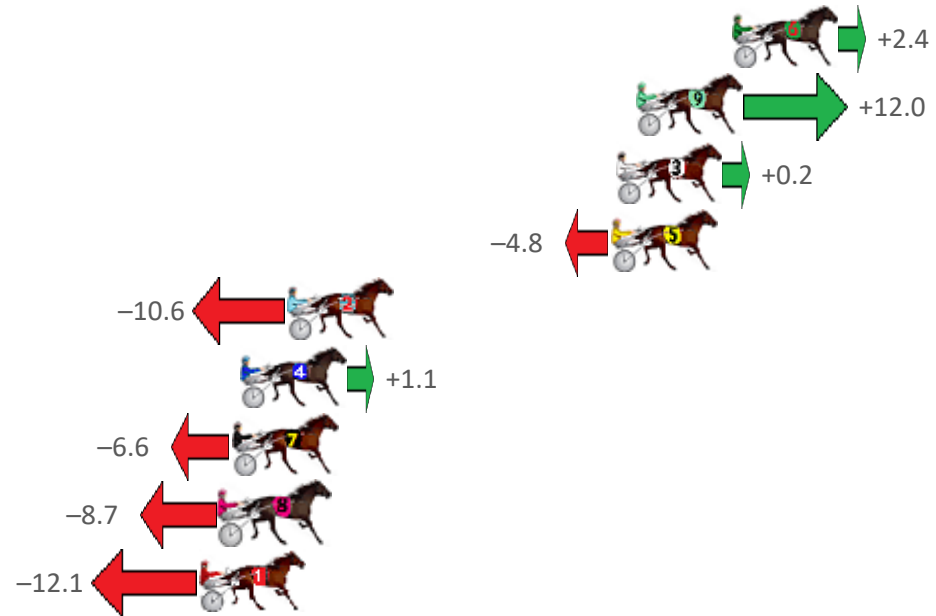

Redcliffe Race 9 Distance 1780m

Monday, 26 July 2021

Gross Time: 2:15.70 MileRate: 2:02.70 LeadTime: 12.00s First Qtr: 30.90s Second Qtr: 32.50s Third Qtr: 29.90s Fourth Qtr: 30.40s

NoHorse	Plc	Margin	Time	800Time (W)	400 Time (W)
6 LITTLEDEE	1	0.0m	2:15.70	60.12s (1)	30.14s (1)
9 GHOST GUM	2	3.8m	2:16.00	59.40s (1)	29.90s (2)
3 DARTESIAN	3	4.6m	2:16.07	60.29s (0)	30.29s (0)
5 CALCULATED RISK	4	4.8m	2:16.08	60.66s (0)	30.76s (0)
2 MANY DELIGHTS	5	17.6m	2:17.10	61.09s (1)	31.13s (1)
4 MAGHERA MAGGIE	6	19.5m	2:17.25	60.22s (1)	30.47s (1)
7 TRACES OF TARA	7	19.8m	2:17.28	60.79s (0)	30.76s (0)
8 TRENTLEIGH	8	20.3m	2:17.32	60.95s (1)	30.88s (1)
1 MILWAUKEE SUNRISE	9	21.1m	2:17.38	61.21s (0)	31.21s (0)

Finish Position and metres gained from 800m

Sectionals
Powered by

PJ HARNESS ANALYSER

AUGUST IS GIVEAWAY MONTH

3 x Software and Subscriptions up for grabs

ENTER
TO
WIN

www.pjdata.com.au

The Racing Queensland Board (trading as Racing Queensland) and provider are not responsible for the completeness or accuracy of any of the information contained herein, and makes no representations about its suitability for any purpose.