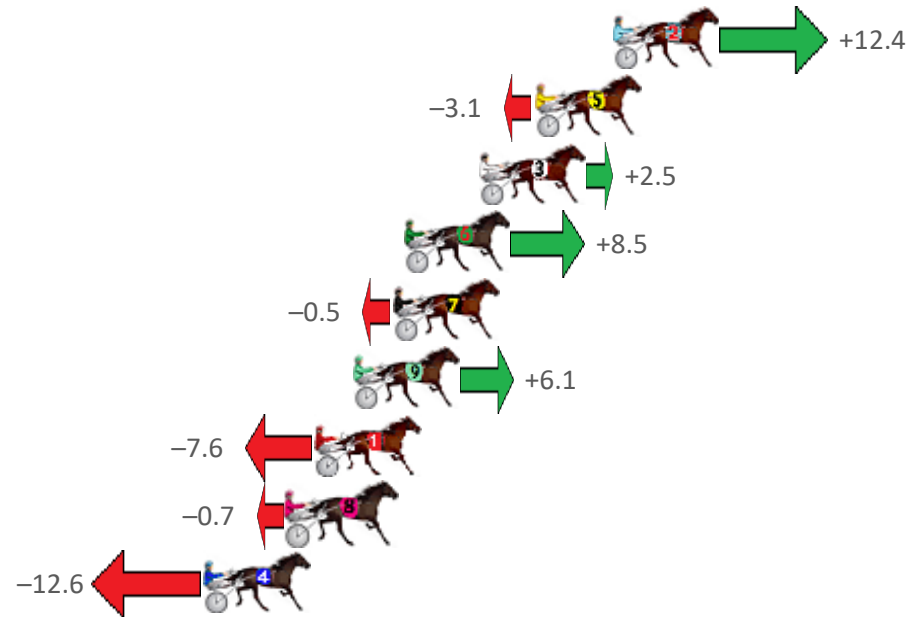

Finish Position and metres gained from 800m

Sectionals  
Powered by

**PJ HARNESS ANALYSER**  
**AUGUST IS GIVEAWAY MONTH**  
 3 x Software and Subscriptions up for grabs  
 ENTER TO WIN  
 www.pjdata.com.au  
 PJ Data logo and Facebook icon