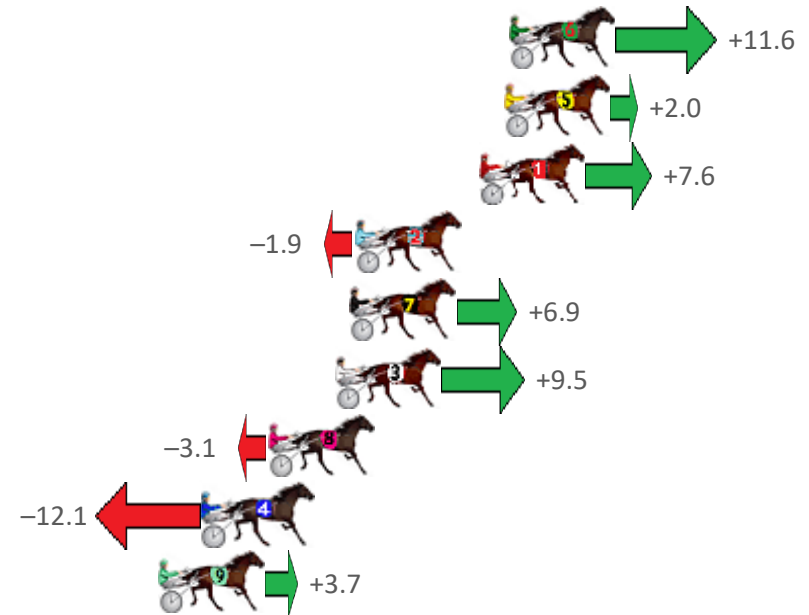

Redcliffe Race 5 Distance 1780m

Monday, 26 July 2021

Gross Time: 2:12.40 MileRate: 1:59.70 LeadTime: 11.00s First Qtr: 29.80s Second Qtr: 31.90s Third Qtr: 29.20s Fourth Qtr: 30.50s

NoHorse	Plc	Margin	Time	800Time (W)	400 Time (W)
6 LA SAFRON	1	0.0m	2:12.40	58.84s (1)	29.85s (2)
5 MY ULTIMATE CLIPPA	2	0.2m	2:12.42	59.55s (1)	30.52s (1)
1 PRINCE JOY	3	1.2m	2:12.50	59.14s (0)	29.92s (1)
2 PACIFIC COIN	4	6.1m	2:12.89	59.84s (0)	30.61s (0)
7 WESTERN SHOWGIRL	5	6.3m	2:12.90	59.19s (0)	29.99s (0)
3 MAYWYN A JUG ORTW	6	6.9m	2:12.95	59.00s (1)	30.01s (1)
8 ROLLONX	7	9.5m	2:13.16	59.93s (1)	30.89s (1)
4 KWASII	8	12.1m	2:13.37	60.60s (0)	31.40s (0)
9 AUNTY FRANCES	9	13.9m	2:13.51	59.43s (0)	30.19s (0)

Finish Position and metres gained from 800m

Sectionals
Powered by

The Racing Queensland Board (trading as Racing Queensland) and provider are not responsible for the completeness or accuracy of any of the information contained herein, and makes no representations about its suitability for any purpose.