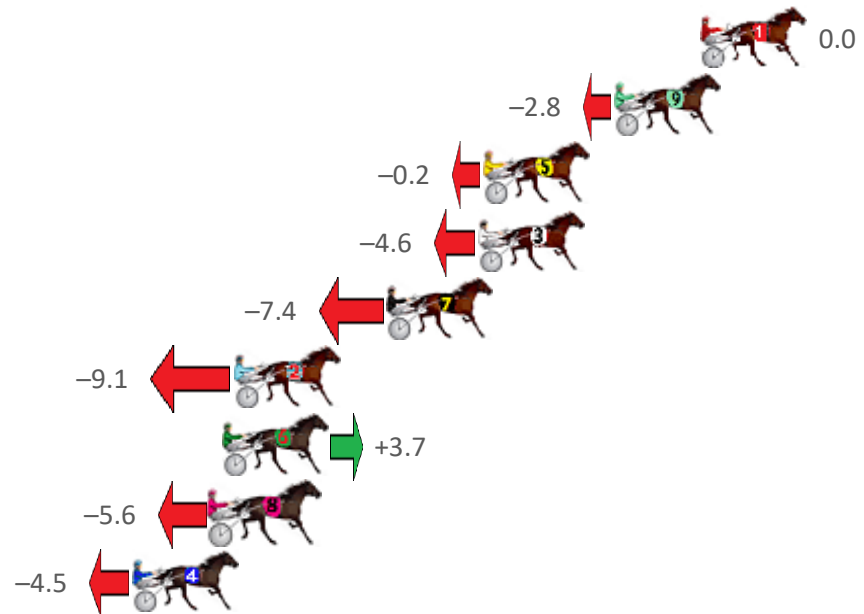

Redcliffe Race 2 Distance 1780m

Monday, 26 July 2021

Gross Time: 2:11.50 MileRate: 1:58.90 LeadTime: 11.30s First Qtr: 30.50s Second Qtr: 32.00s Third Qtr: 29.10s Fourth Qtr: 28.60s

No	Horse	Plc	Margin	Time	800Time (W)	400 Time (W)
1	ITS SUPER EASY	1	0.0m	2:11.50	57.70s (0)	28.60s (0)
9	SPORT MENTAL	2	3.4m	2:11.76	57.90s (1)	28.84s (1)
5	OUR STELLA ROSE	3	8.6m	2:12.15	57.71s (0)	28.61s (0)
3	PRECIOUS CULLEN	4	8.8m	2:12.16	58.03s (0)	28.93s (0)
7	RUM DELIGHT	5	12.4m	2:12.43	58.23s (1)	29.08s (1)
2	HOT EMBERS	6	18.5m	2:12.89	58.35s (1)	29.19s (1)
6	OUR RIDGY DIDGE	7	18.9m	2:12.92	57.43s (1)	28.74s (2)
8	HEEZ PERFECT	8	19.4m	2:12.96	58.10s (1)	28.90s (0)
4	LADY SWISS	9	22.5m	2:13.19	58.02s (1)	29.29s (2)

Finish Position and metres gained from 800m

Sectionals
Powered by

PJ HARNES ANALYSER
AUGUST IS GIVEAWAY MONTH
3 x Software and Subscriptions up for grabs
ENTER TO WIN
PJ Data
www.pjdata.com.au

The Racing Queensland Board (trading as Racing Queensland) and provider are not responsible for the completeness or accuracy of any of the information contained herein, and makes no representations about its suitability for any purpose.