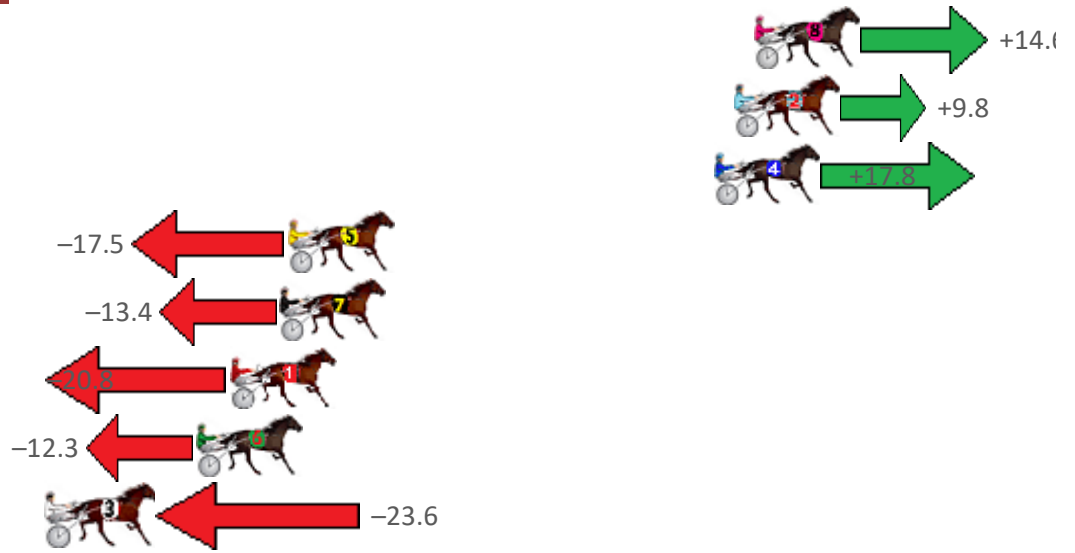

Redcliffe Race 4 Distance 1780m

Monday, 26 July 2021

Gross Time: 2:09.30 MileRate: 1:56.90 LeadTime: 11.10s First Qtr: 29.10s Second Qtr: 29.50s Third Qtr: 28.90s Fourth Qtr: 30.70s

NoHorse	Plc	Margin	Time	800Time (W)	400 Time (W)
8 SIMON	1	0.0m	2:09.30	58.52s (1)	30.58s (2)
2 ADRENALINE RUSH	2	0.8m	2:09.36	58.87s (1)	30.18s (2)
4 BLUES TERROR	3	1.6m	2:09.43	58.28s (1)	29.89s (2)
5 JUDDY DOUGLAS	4	18.5m	2:10.79	60.90s (1)	31.99s (1)
7 COOL SCOOTER	5	18.8m	2:10.81	60.59s (0)	31.80s (0)
1 NO CONFESSION	6	20.8m	2:10.97	61.14s (0)	32.29s (0)
6 IFOUNDTHEBEACH	7	22.1m	2:11.08	60.51s (0)	31.70s (0)
3 IMA BEACH BABE	8	30.0m	2:11.71	61.35s (1)	32.38s (1)

Finish Position and metres gained from 800m

Sectionals
Powered by

PJ HARNESS ANALYSER

AUGUST IS GIVEAWAY MONTH

3 x Software and Subscriptions up for grabs

ENTER
TO
WIN

www.pjdata.com.au

The Racing Queensland Board (trading as Racing Queensland) and provider are not responsible for the completeness or accuracy of any of the information contained herein, and makes no representations about its suitability for any purpose.