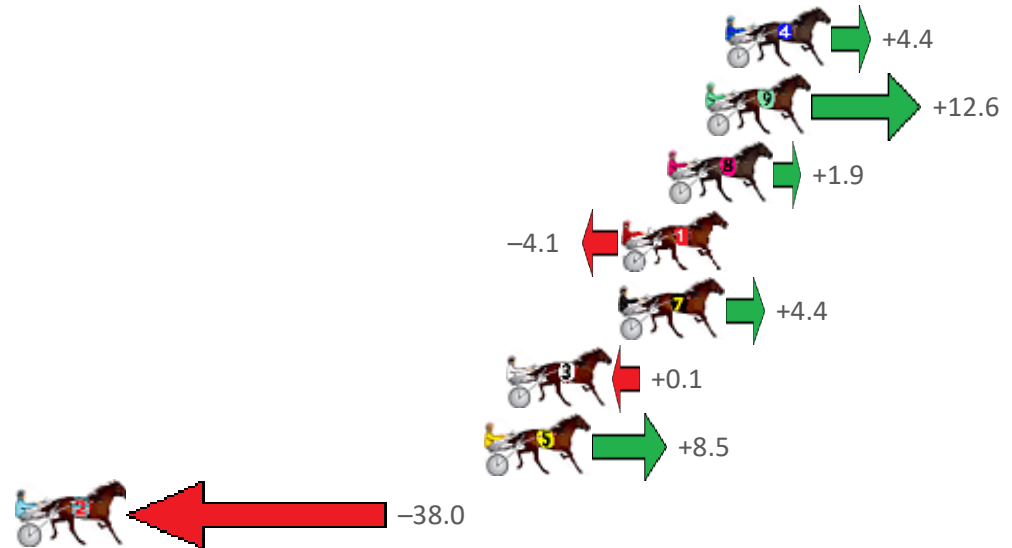

Redcliffe Race 7 Distance 1780m

Monday, 26 July 2021

Gross Time: 2:14.60 MileRate: 2:01.70 LeadTime: 11.50s First Qtr: 30.60s Second Qtr: 32.30s Third Qtr: 30.20s Fourth Qtr: 30.00s

NoHorse	Plc	Margin	Time	800Time (W)	400 Time (W)
4 NON PASSARE	1	0.0m	2:14.60	59.87s (1)	29.75s (2)
9 JET FORCE	2	0.8m	2:14.66	59.26s (1)	29.46s (2)
8 NOLONGA YOUR CHOIC	3	2.3m	2:14.78	60.06s (0)	29.84s (0)
1 COUNTRY RUN	4	4.1m	2:14.92	60.51s (0)	30.31s (0)
7 PURPLE SHADES	5	4.2m	2:14.93	59.87s (0)	29.61s (0)
3 RITCHIE BEE	6	8.7m	2:15.28	60.19s (1)	30.10s (1)
5 REDUCED TO ASHES	7	9.5m	2:15.35	59.56s (1)	29.77s (2)
2 LITTLE ARROWS	8	38.0m	2:17.59	63.04s (1)	32.61s (1)

Finish Position and metres gained from 800m

Sectionals
Powered by

PJ HARNES ANALYSER
AUGUST IS GIVEAWAY MONTH
3 x Software and Subscriptions up for grabs
ENTER TO WIN
www.pjdata.com.au
PJ Data
Facebook icon

The Racing Queensland Board (trading as Racing Queensland) and provider are not responsible for the completeness or accuracy of any of the information contained herein, and makes no representations about its suitability for any purpose.