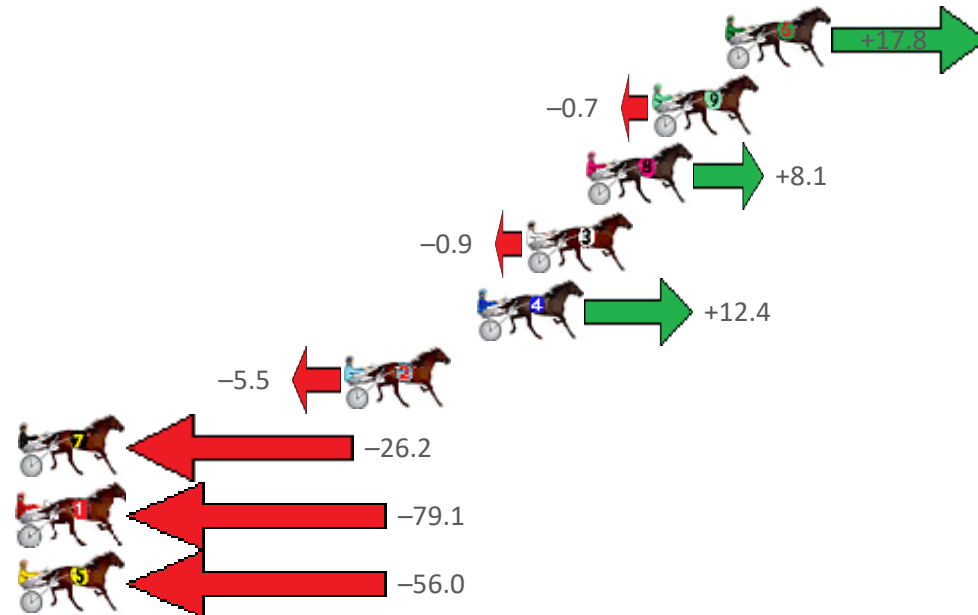

Redcliffe Race 8 Distance 1780m

Wednesday, 4 August 2021

Gross Time: 2:15.00 MileRate: 2:02.10 LeadTime: 12.20s First Qtr: 30.00s Second Qtr: 31.10s Third Qtr: 29.80s Fourth Qtr: 31.90s

NoHorse	Plc	Margin	Time	800Time (W)	400 Time (W)
6 THE LAST DRAGON	1	0.0m	2:15.00	60.33s (1)	30.66s (2)
9 WHATA REACTOR	2	2.9m	2:15.24	61.75s (1)	31.84s (1)
8 CHASIN DREAMZ	3	5.5m	2:15.46	61.08s (1)	31.45s (2)
3 ELLE JAY	4	7.9m	2:15.66	61.77s (1)	31.81s (1)
4 LEAPING LEO	5	9.8m	2:15.82	60.75s (1)	31.08s (2)
2 SOMEWHEREINHEAVEN	6	15.1m	2:16.26	62.12s (0)	32.35s (0)
7 DREAMOUTS NIECE	7	30.6m	2:17.55	63.71s (0)	33.95s (0)
1 GLENCOE REIGN	8	79.1m	2:21.59	67.77s (0)	38.17s (0)
5 DATSINAHURRI	9	306.0m	2:40.49	65.99s (0)	34.36s (0)

Finish Position and metres gained from 800m

Sectionals
Powered by

PJ HARNESS ANALYSER

AUGUST IS GIVEAWAY MONTH

3 x Software and Subscriptions up for grabs

ENTER TO WIN

www.pjdata.com.au

The Racing Queensland Board (trading as Racing Queensland) and provider are not responsible for the completeness or accuracy of any of the information contained herein, and makes no representations about its suitability for any purpose.