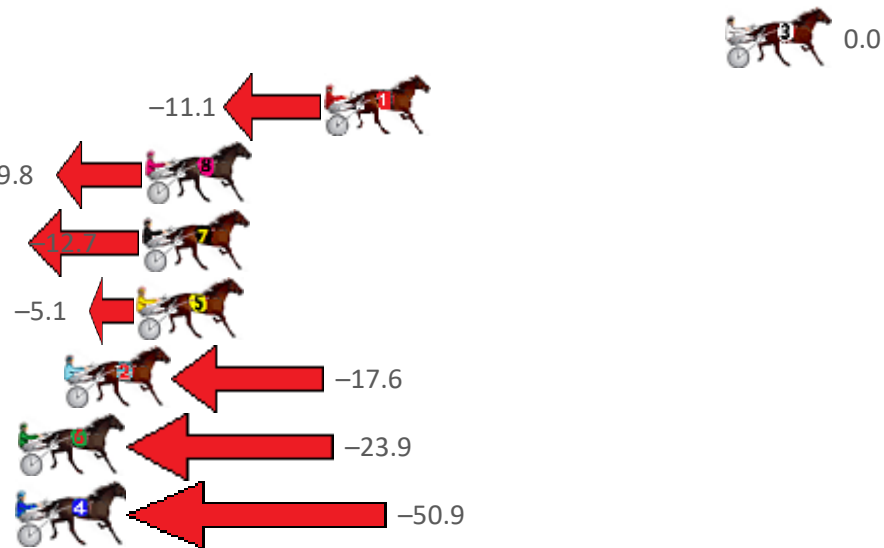

Redcliffe Race 10 Distance 1780m

Wednesday, 4 August 2021

Gross Time: 2:14.80   MileRate: 2:01.80   LeadTime: 11.70s   First Qtr: 32.20s   Second Qtr: 32.50s   Third Qtr: 29.10s   Fourth Qtr: 29.30s

No	Horse	Plc	Margin	Time	800Time (W)	400 Time (W)
3	COPY WRITER	1	0.0m	2:14.80	58.40s (0)	29.30s (0)
1	EXPLANATION NOTED	2	15.9m	2:16.02	59.21s (0)	30.01s (0)
8	OUTER CHANGE	3	23.0m	2:16.57	59.11s (1)	29.91s (2)
7	WONDERWOMAN JUJO	4	23.1m	2:16.58	59.32s (0)	29.99s (0)
5	MISTER REACTOR	5	23.3m	2:16.59	58.77s (1)	29.54s (2)
2	VODKA EN ICE	6	26.2m	2:16.81	59.68s (1)	30.42s (1)
6	HAPPY SNAP	7	38.7m	2:17.77	60.13s (0)	30.78s (1)
4	MERGE RIGHT	8	54.3m	2:18.97	62.09s (1)	32.91s (1)

Finish Position and metres gained from 800m

Sectionals
Powered by

PJ HARNESS ANALYSER

AUGUST IS GIVEAWAY MONTH

3 x Software and Subscriptions up for grabs

ENTER
TO
WIN

www.pjdata.com.au

The Racing Queensland Board (trading as Racing Queensland) and provider are not responsible for the completeness or accuracy of any of the information contained herein, and makes no representations about its suitability for any purpose.