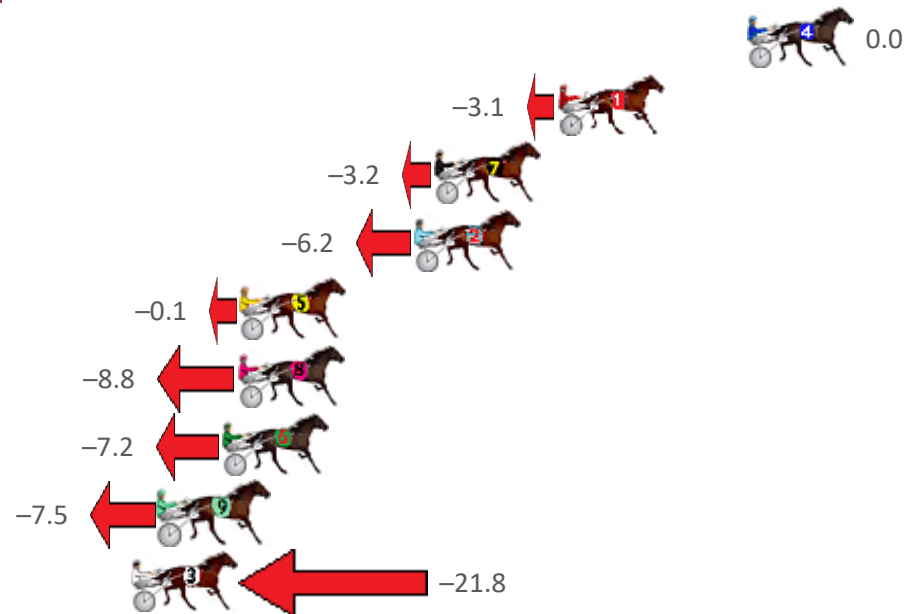

Redcliffe Race 4 Distance 1780m

Wednesday, 4 August 2021

Gross Time: 2:11.00 MileRate: 1:58.40 LeadTime: 11.90s First Qtr: 30.10s Second Qtr: 31.20s Third Qtr: 28.30s Fourth Qtr: 29.50s

NoHorse	Plc	Margin	Time	800Time (W)	400 Time (W)
4 BONDI SHAKE	1	0.0m	2:11.00	57.80s (0)	29.50s (0)
1 LA PISTOLA	2	7.5m	2:11.58	58.02s (0)	29.64s (0)
7 BUCKLEDOWN BUDDY	3	12.4m	2:11.96	58.03s (0)	29.46s (0)
2 MY ULTIMATE HESTON	4	13.2m	2:12.02	58.25s (1)	29.71s (1)
5 BETTING BARON	5	20.1m	2:12.55	57.81s (1)	29.05s (0)
8 KATACHA MAN	6	20.2m	2:12.56	58.43s (1)	29.38s (3)
6 JAY DEE BE ROLLIN	7	20.8m	2:12.61	58.32s (0)	29.82s (1)
9 TORQUE IS MY GIRL	8	23.3m	2:12.80	58.34s (1)	29.35s (1)
3 PEPPA BLISS	9	24.4m	2:12.89	59.37s (1)	29.69s (2)

Finish Position and metres gained from 800m

Sectionals
Powered by

The Racing Queensland Board (trading as Racing Queensland) and provider are not responsible for the completeness or accuracy of any of the information contained herein, and makes no representations about its suitability for any purpose.