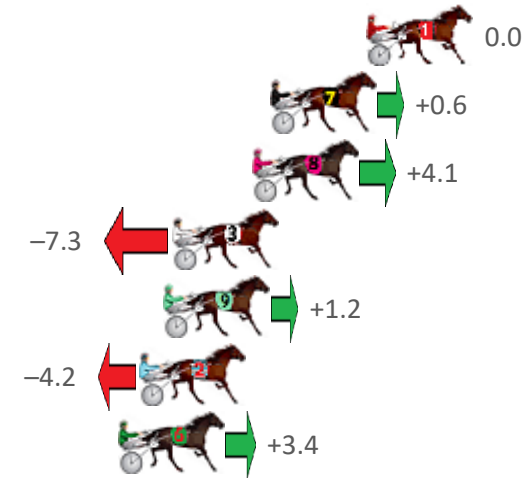

Redcliffe Race 1 Distance 1780m

Wednesday, 4 August 2021

Gross Time: 2:09.40 MileRate: 1:57.00 LeadTime: 12.00s First Qtr: 29.60s Second Qtr: 30.30s Third Qtr: 28.10s Fourth Qtr: 29.40s

NoHorse	Plc	Margin	Time	800Time (W)	400 Time (W)
1 KATAMACH	1	0.0m	2:09.40	57.50s (0)	29.40s (0)
7 INVINCIBLE LOXTON	2	3.8m	2:09.69	57.46s (0)	29.33s (0)
8 LISA LINCOLN	3	4.5m	2:09.75	57.21s (0)	29.07s (0)
3 SAINT KILDA BEACH	4	7.7m	2:09.99	58.02s (1)	29.67s (1)
9 CAPTAIN KIRK	5	8.0m	2:10.02	57.41s (1)	29.06s (1)
2 GODDESS JUJON	6	9.0m	2:10.09	57.80s (1)	29.44s (1)
6 BRIDGET BLUE CHIP	7	9.8m	2:10.16	57.26s (0)	29.11s (0)

Finish Position and metres gained from 800m

Sectionals
Powered by

The Racing Queensland Board (trading as Racing Queensland) and provider are not responsible for the completeness or accuracy of any of the information contained herein, and makes no representations about its suitability for any purpose.