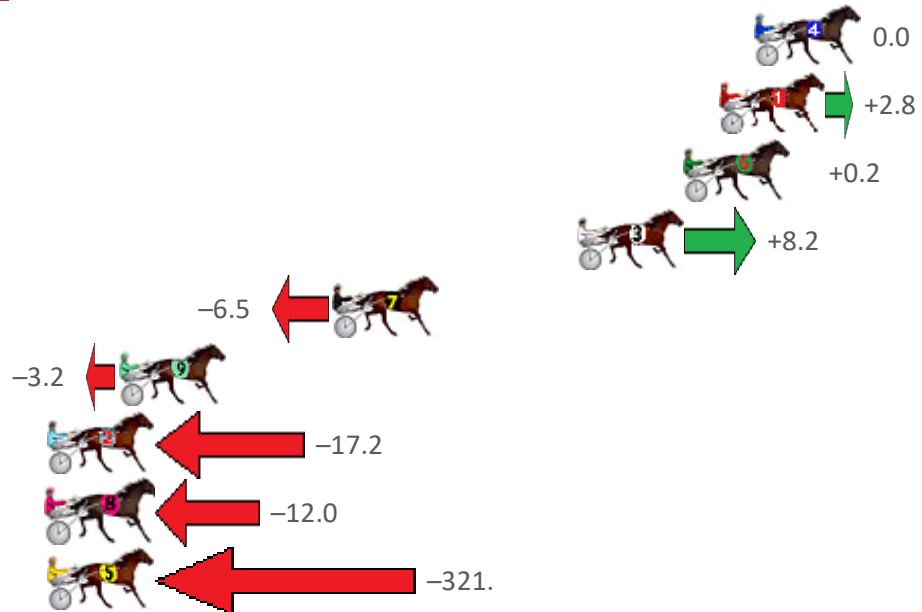

Redcliffe Race 6 Distance 1780m

Wednesday, 4 August 2021

Gross Time: 2:13.60 MileRate: 2:00.80 LeadTime: 11.70s First Qtr: 30.80s Second Qtr: 31.90s Third Qtr: 29.40s Fourth Qtr: 29.80s

NoHorse	Plc	Margin	Time	800Time (W)	400 Time (W)
4 BARBOO	1	0.0m	2:13.60	59.20s (0)	29.80s (0)
1 GHOST GUM	2	1.4m	2:13.71	58.99s (0)	29.59s (0)
6 COBBITY CASTLE	3	2.8m	2:13.82	59.19s (1)	29.65s (1)
3 JAMAICAN RESORT	4	7.0m	2:14.15	58.60s (0)	29.31s (1)
7 VERMONT	5	16.7m	2:14.90	59.68s (0)	30.37s (0)
9 CHUMP CHOP	6	25.2m	2:15.57	59.44s (1)	28.69s (0)
2 AROONA	7	29.2m	2:15.88	60.47s (1)	29.99s (0)
8 DUKE	8	29.6m	2:15.91	60.08s (1)	29.53s (0)
5 LOOKS JUST RIGHT	9	328.6m	2:39.26	82.82s (1)	48.22s (1)

Finish Position and metres gained from 800m

Sectionals
Powered by

PJ HARNES ANALYSER
AUGUST IS GIVEAWAY MONTH
3 x Software and Subscriptions up for grabs
ENTER TO WIN
www.pjdata.com.au

The Racing Queensland Board (trading as Racing Queensland) and provider are not responsible for the completeness or accuracy of any of the information contained herein, and makes no representations about its suitability for any purpose.