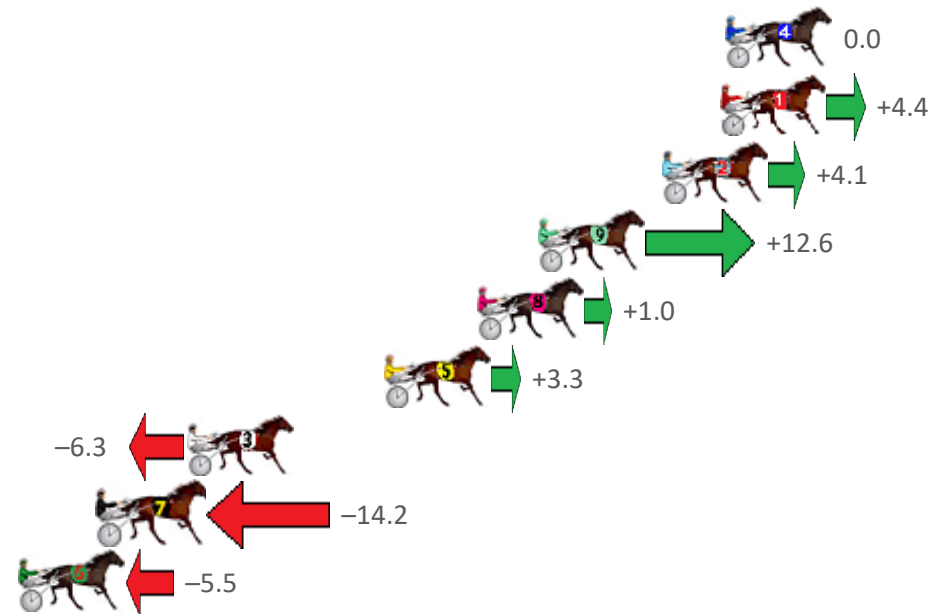

Redcliffe Race 7 Distance 1780m

Wednesday, 4 August 2021

Gross Time: 2:12.70 MileRate: 2:00.00 LeadTime: 11.40s First Qtr: 30.40s Second Qtr: 31.80s Third Qtr: 29.30s Fourth Qtr: 29.80s

No	Horse	Plc	Margin	Time	800Time (W)	400 Time (W)
4	FRANCO NANDOR	1	0.0m	2:12.70	59.10s (0)	29.80s (0)
1	THE REAL VANESSA	2	0.2m	2:12.72	58.78s (0)	29.50s (0)
2	ALLMIGHTY MAX	3	2.5m	2:12.90	58.80s (1)	29.70s (1)
9	KING OF COOL	4	7.4m	2:13.28	58.17s (1)	29.04s (1)
8	DIGYOURHEELSIN	5	9.8m	2:13.47	59.03s (1)	29.93s (1)
5	JET FORCE	6	13.5m	2:13.75	58.86s (0)	29.76s (0)
3	ONE HELLAVA PARTY	7	21.3m	2:14.36	59.56s (1)	30.43s (1)
7	THREE MACHS	8	24.8m	2:14.64	60.14s (0)	30.97s (0)
6	INZANIGHT	9	30.1m	2:15.05	59.50s (1)	30.22s (0)

Finish Position and metres gained from 800m

Sectionals
Powered by

PJ HARNESS ANALYSER

AUGUST IS GIVEAWAY MONTH

3 x Software and Subscriptions up for grabs

www.pjdata.com.au

ENTER
TO
WIN

The Racing Queensland Board (trading as Racing Queensland) and provider are not responsible for the completeness or accuracy of any of the information contained herein, and makes no representations about its suitability for any purpose.