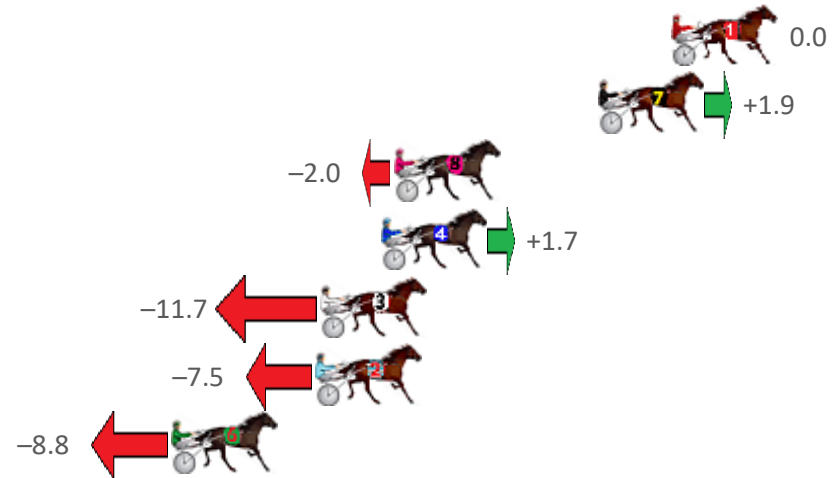

Redcliffe Race 3 Distance 2040m

Wednesday, 4 August 2021

Gross Time: 2:33.70 MileRate: 2:01.20 LeadTime: 32.20s First Qtr: 30.60s Second Qtr: 32.20s Third Qtr: 29.30s Fourth Qtr: 29.40s

NoHorse	Plc	Margin	Time	800Time (W)	400 Time (W)
1 MORESCO	1	0.0m	2:33.70	58.70s (0)	29.40s (0)
7 IN CHEVRON WE TRUST	2	2.9m	2:33.92	58.56s (0)	29.29s (0)
8 MACHIN OUT	3	11.0m	2:34.55	58.85s (0)	29.56s (0)
4 HIT THE TRACK	4	11.5m	2:34.59	58.58s (0)	29.29s (0)
3 NIKALONG HENRY	5	13.9m	2:34.77	59.55s (1)	30.05s (1)
2 OUR BOY BOBBY	6	14.1m	2:34.79	59.25s (1)	29.85s (2)
6 WHOSTOLEMYPIGEON	7	19.8m	2:35.23	59.34s (1)	29.91s (2)

Finish Position and metres gained from 800m

Sectionals
Powered by

PJ HARNESSE ANALYSER
AUGUST IS GIVEAWAY MONTH
3 x Software and Subscriptions up for grabs
www.pjdata.com.au

The Racing Queensland Board (trading as Racing Queensland) and provider are not responsible for the completeness or accuracy of any of the information contained herein, and makes no representations about its suitability for any purpose.