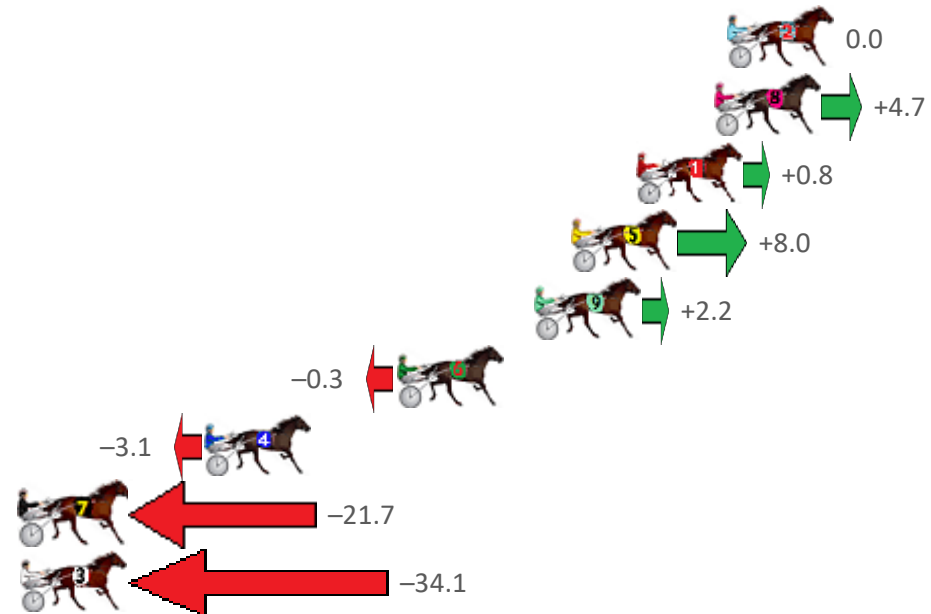

Redcliffe Race 9 Distance 1780m

Wednesday, 4 August 2021

Gross Time: 2:17.10 MileRate: 2:03.90 LeadTime: 12.00s First Qtr: 31.60s Second Qtr: 32.90s Third Qtr: 30.00s Fourth Qtr: 30.60s

No	Horse	Plc	Margin	Time	800Time (W)	400 Time (W)
2	QUICK CLASSIC	1	0.0m	2:17.10	60.60s (0)	30.60s (0)
8	LIL MISS BREEZY	2	0.5m	2:17.14	60.25s (1)	29.94s (2)
1	DOOLITTLE DEXTER	3	3.6m	2:17.39	60.54s (0)	30.49s (0)
5	MISTER ROCKTOBER	4	6.2m	2:17.60	60.00s (1)	29.61s (1)
9	GAME KEEPER	5	7.6m	2:17.71	60.43s (1)	30.14s (1)
6	VALKYRIE HANOVER	6	13.1m	2:18.15	60.62s (0)	30.29s (0)
4	SIR HASZEM	7	20.7m	2:18.76	60.83s (0)	30.46s (0)
7	CARIBBEAN BABY	8	30.3m	2:19.53	62.23s (0)	31.93s (0)
3	SLIDE TO UNLOCK	9	34.9m	2:19.89	63.17s (1)	32.84s (1)

Finish Position and metres gained from 800m

Sectionals
Powered by

PJ HARNESS ANALYSER

AUGUST IS GIVEAWAY MONTH

3 x Software and Subscriptions up for grabs

www.pjdata.com.au

ENTER
TO
WIN

The Racing Queensland Board (trading as Racing Queensland) and provider are not responsible for the completeness or accuracy of any of the information contained herein, and makes no representations about its suitability for any purpose.