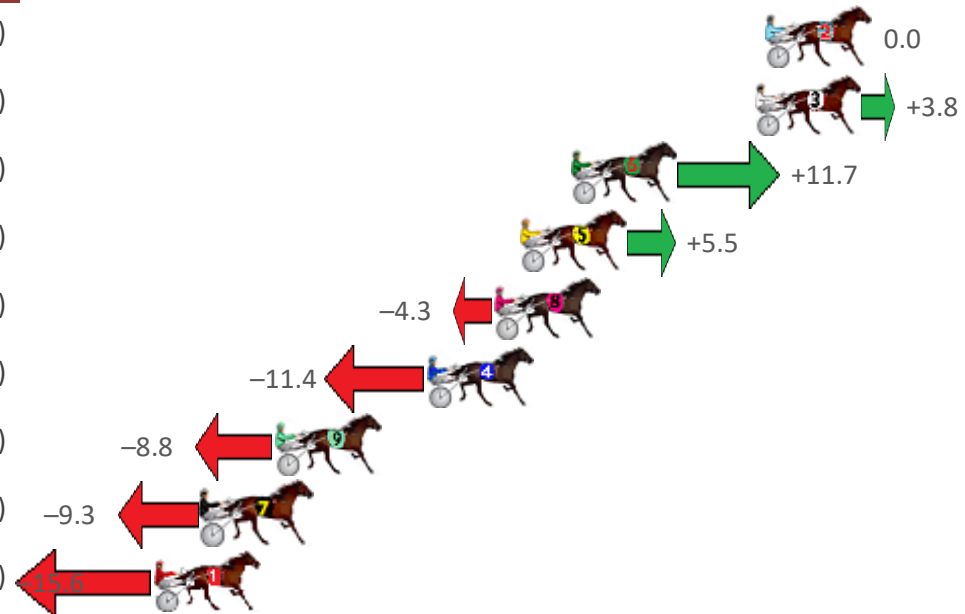

Redcliffe Race 7 Distance 1780m

Monday, 16 August 2021

Gross Time: 2:16.80 MileRate: 2:03.60 LeadTime: 11.90s First Qtr: 31.50s Second Qtr: 32.40s Third Qtr: 30.70s Fourth Qtr: 30.30s

NoHorse	Plc	Margin	Time	800Time (W)	400 Time (W)
2 CHEYENNE AUTUMN	1	0.0m	2:16.80	61.00s (0)	30.30s (0)
3 IM ISABELLA	2	0.4m	2:16.83	60.71s (0)	30.00s (0)
6 ALLY PINK	3	7.7m	2:17.41	60.11s (1)	29.57s (1)
5 FASTNFLASHY	4	9.7m	2:17.57	60.58s (1)	30.10s (2)
8 PRIVATE JUJON	5	10.7m	2:17.65	61.33s (1)	30.76s (2)
4 MANY DELIGHTS	6	13.4m	2:17.86	61.86s (1)	31.08s (1)
9 TRACES OF TARA	7	19.4m	2:18.34	61.67s (1)	30.87s (1)
7 TEACHERS PET	8	22.3m	2:18.57	61.71s (0)	30.93s (0)
1 A ROCKNROLL LEGACY	9	24.2m	2:18.72	62.18s (0)	31.43s (0)

Finish Position and metres gained from 800m

Sectionals
Powered by

PJ HARNESS ANALYSER

AUGUST IS GIVEAWAY MONTH

3 x Software and Subscriptions up for grabs

ENTER
TO
WIN

www.pjdata.com.au

The Racing Queensland Board (trading as Racing Queensland) and provider are not responsible for the completeness or accuracy of any of the information contained herein, and makes no representations about its suitability for any purpose.