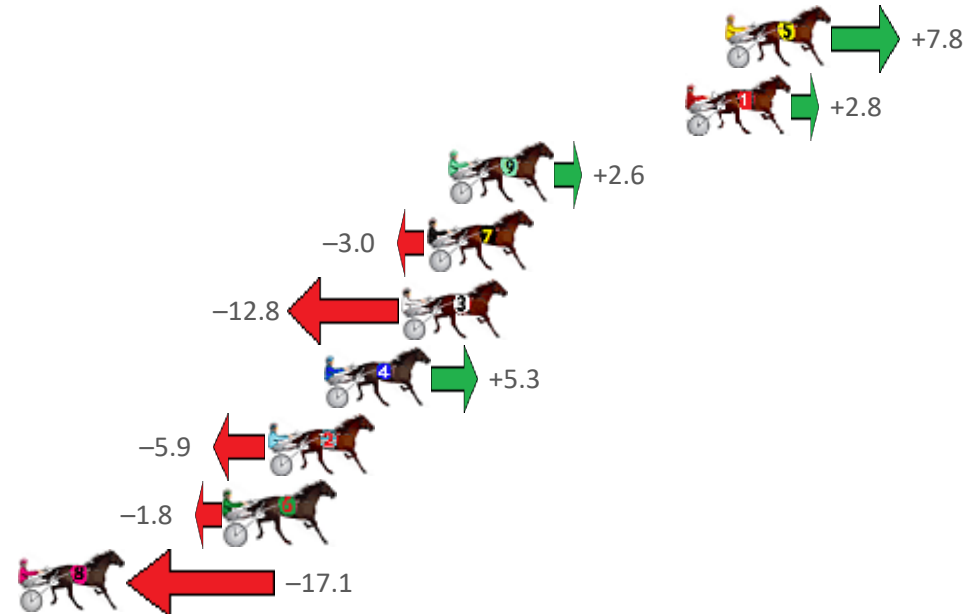

Redcliffe Race 4 Distance 1780m

Monday, 16 August 2021

Gross Time: 2:12.90 MileRate: 2:00.20 LeadTime: 11.50s First Qtr: 30.60s Second Qtr: 31.30s Third Qtr: 29.50s Fourth Qtr: 30.00s

NoHorse	Plc	Margin	Time	800Time (W)	400 Time (W)
5 BRILLIANT ART	1	0.0m	2:12.90	58.92s (1)	29.96s (1)
1 REGALIA	2	1.6m	2:13.03	59.29s (0)	29.81s (0)
9 ZED EXPRESS	3	11.0m	2:13.76	59.31s (0)	29.85s (1)
7 WHATA CHALLENGE	4	11.8m	2:13.83	59.72s (0)	30.22s (0)
3 MISTER DECORUM	5	12.8m	2:13.91	60.45s (0)	30.95s (0)
4 ITSMEGS	6	15.9m	2:14.15	59.11s (1)	29.96s (2)
2 TACTFILLY MAGIC	7	18.1m	2:14.32	59.94s (1)	30.75s (1)
6 JILLIBY GIZMO	8	19.8m	2:14.46	59.63s (0)	30.15s (0)
8 EULO FLYER	9	33.7m	2:15.55	60.76s (1)	31.72s (2)

Finish Position and metres gained from 800m

Sectionals
Powered by

PJ HARNESS ANALYSER
AUGUST IS GIVEAWAY MONTH
3 x Software and Subscriptions up for grabs
ENTER TO WIN
www.pjdata.com.au
PJ Data
Facebook icon

The Racing Queensland Board (trading as Racing Queensland) and provider are not responsible for the completeness or accuracy of any of the information contained herein, and makes no representations about its suitability for any purpose.