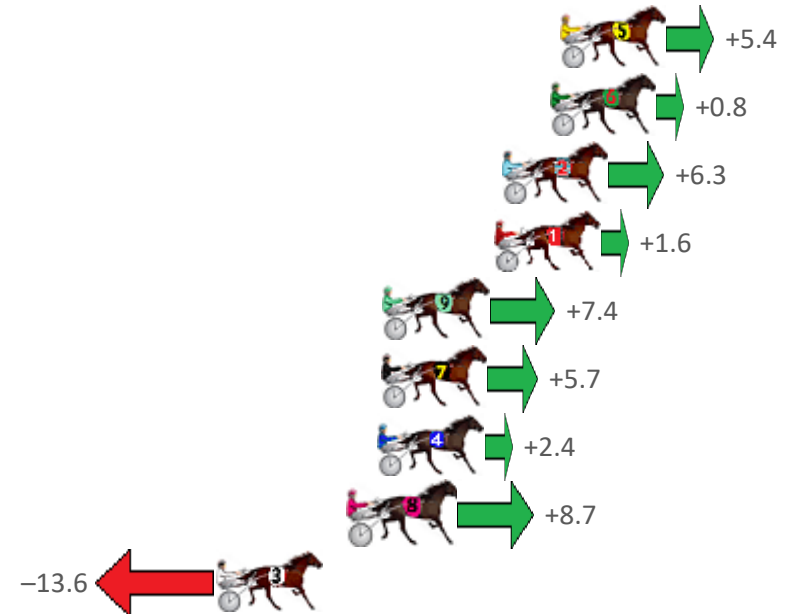

Redcliffe Race 1 Distance 1780m

Monday, 16 August 2021

Gross Time: 2:12.60 MileRate: 1:59.90 LeadTime: 11.30s First Qtr: 29.00s Second Qtr: 32.60s Third Qtr: 30.40s Fourth Qtr: 29.30s

NoHorse	Plc	Margin	Time	800Time (W)	400 Time (W)
5 SO BOBS YOUR UNCLE	1	0.0m	2:12.60	59.30s (1)	29.14s (2)
6 MISSINMEMATE	2	0.4m	2:12.63	59.64s (1)	29.29s (1)
2 GETALOADATHISGIRL	3	2.3m	2:12.78	59.23s (0)	28.86s (0)
1 CASHWRANGS SMOKER	4	2.6m	2:12.80	59.58s (0)	29.18s (0)
9 SPECIALANDIKNOWIT	5	7.0m	2:13.14	59.15s (1)	28.79s (1)
7 IFOUNDTHEBEACH	6	7.1m	2:13.15	59.28s (0)	28.88s (0)
4 NESTERS HILL	7	7.2m	2:13.15	59.52s (1)	29.11s (2)
8 MY ULTIMATE LOUIE	8	8.3m	2:13.24	59.05s (0)	28.62s (0)
3 BETTERTHANSPRAYING	9	13.6m	2:13.65	60.71s (0)	30.29s (0)

Finish Position and metres gained from 800m

Sectionals
Powered by

PJ HARNESS ANALYSER
AUGUST IS GIVEAWAY MONTH
3 x Software and Subscriptions up for grabs
www.pjdata.com.au

ENTER TO WIN

PJ Data

f

The Racing Queensland Board (trading as Racing Queensland) and provider are not responsible for the completeness or accuracy of any of the information contained herein, and makes no representations about its suitability for any purpose.