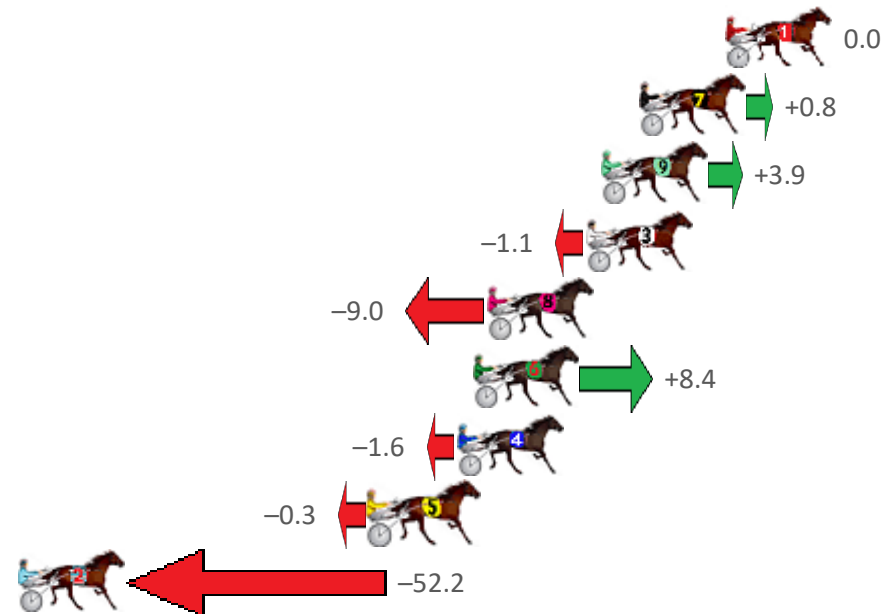

Redcliffe Race 6 Distance 1780m

Monday, 16 August 2021

Gross Time: 2:15.50 MileRate: 2:02.50 LeadTime: 12.30s First Qtr: 31.40s Second Qtr: 33.20s Third Qtr: 29.20s Fourth Qtr: 29.40s

NoHorse	Plc	Margin	Time	800Time (W)	400 Time (W)
1 BEEF CITY STARZZZ	1	0.0m	2:15.50	58.60s (0)	29.40s (0)
7 VERMONT	2	3.4m	2:15.76	58.54s (0)	29.31s (0)
9 COUNTRY RUN	3	4.9m	2:15.88	58.32s (0)	29.07s (0)
3 ALWAYS AT NIGHT	4	5.5m	2:15.92	58.68s (1)	29.44s (1)
8 FORTYFIVE ROCK	5	9.4m	2:16.22	59.26s (1)	30.03s (1)
6 PURPLE SHADES	6	10.0m	2:16.27	57.99s (1)	28.64s (1)
4 ITS ALL TORQUE	7	10.6m	2:16.32	58.72s (1)	29.39s (1)
5 STARZZZ ON HIGH	8	14.1m	2:16.59	58.62s (1)	29.28s (1)
2 DIGYOURHEELSIN	9	117.2m	2:24.53	62.40s (0)	32.12s (0)

Finish Position and metres gained from 800m

Sectionals
Powered by

PJ HARNESS ANALYSER

AUGUST IS GIVEAWAY MONTH

3 x Software and Subscriptions up for grabs

www.pjdata.com.au

ENTER
TO
WIN

The Racing Queensland Board (trading as Racing Queensland) and provider are not responsible for the completeness or accuracy of any of the information contained herein, and makes no representations about its suitability for any purpose.