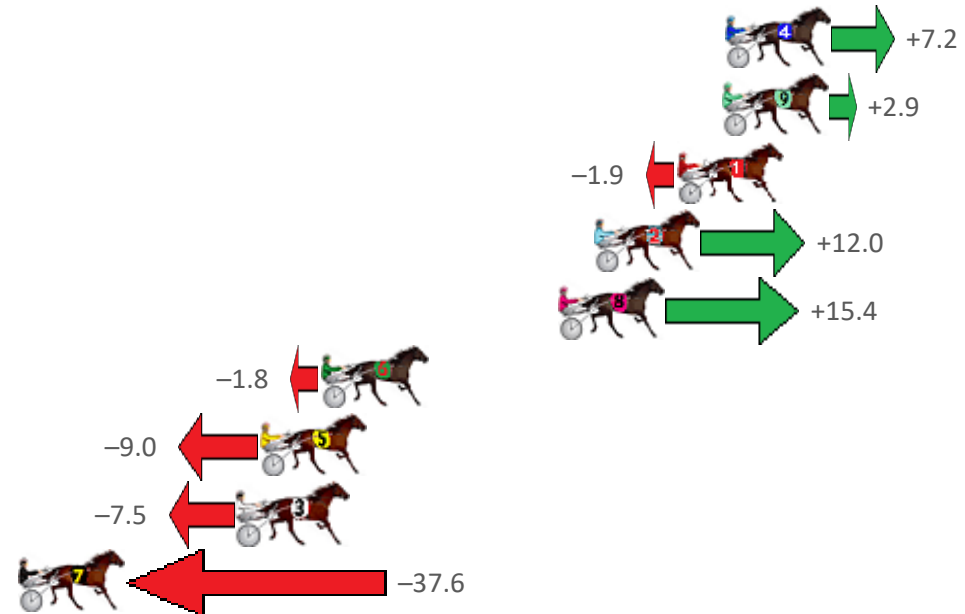

Redcliffe Race 2 Distance 1780m

Monday, 16 August 2021

Gross Time: 2:11.70 MileRate: 1:59.10 LeadTime: 11.80s First Qtr: 30.50s Second Qtr: 30.60s Third Qtr: 28.80s Fourth Qtr: 30.00s

NoHorse	Plc	Margin	Time	800Time (W)	400 Time (W)
4 ROYAL PRINCESS	1	0.0m	2:11.70	58.27s (1)	29.39s (1)
9 KATACHA MAN	2	0.1m	2:11.71	58.59s (1)	29.72s (1)
1 IMA BIRUBI BOY	3	1.9m	2:11.85	58.94s (0)	30.14s (0)
2 CALL ME TRISH	4	5.2m	2:12.11	57.92s (1)	29.15s (1)
8 MISTERRIODEJANEIRO	5	6.6m	2:12.22	57.67s (1)	29.08s (2)
6 AFTER DARN	6	16.0m	2:12.96	58.93s (0)	30.00s (0)
5 CIRCLE LINE	7	18.4m	2:13.15	59.46s (0)	30.51s (0)
3 ROLLONX	8	19.3m	2:13.22	59.35s (1)	30.35s (2)
7 LADY SLIEMA	9	42.6m	2:15.05	61.55s (0)	32.66s (0)

Finish Position and metres gained from 800m

Sectionals
Powered by

The Racing Queensland Board (trading as Racing Queensland) and provider are not responsible for the completeness or accuracy of any of the information contained herein, and makes no representations about its suitability for any purpose.