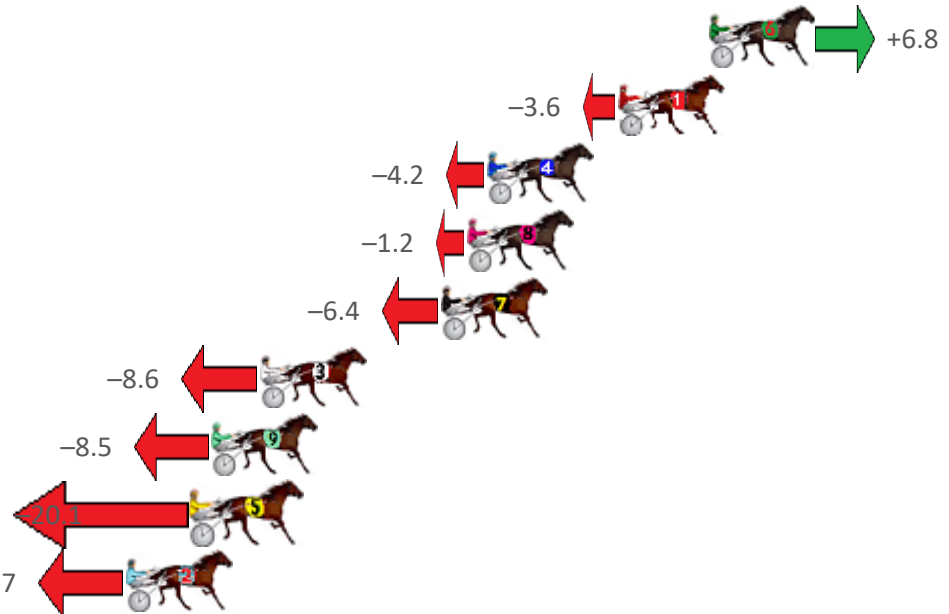

Redcliffe Race 8 Distance 1780m

Monday, 16 August 2021

Gross Time: 2:14.80 MileRate: 2:01.90 LeadTime: 11.60s First Qtr: 30.80s Second Qtr: 32.60s Third Qtr: 29.80s Fourth Qtr: 30.00s

NoHorse	Plc	Margin	Time	800Time (W)	400 Time (W)
6 TULHURST LOVER	1	0.0m	2:14.80	59.29s (2)	29.87s (2)
1 ROCK IN HEAVEN	2	3.6m	2:15.08	60.07s (0)	30.27s (0)
4 TURN TURN FLYER	3	8.8m	2:15.49	60.11s (1)	30.27s (1)
8 JOHNROD	4	9.6m	2:15.55	59.89s (0)	30.03s (0)
7 MAGHERA MAGGIE	5	10.6m	2:15.63	60.28s (0)	30.45s (0)
3 HARRY CROFT	6	17.8m	2:16.20	60.44s (1)	30.57s (1)
9 CHAMPAGNE REACTOR	7	19.7m	2:16.35	60.43s (2)	30.99s (2)
5 SCHOOPY	8	20.5m	2:16.41	61.29s (1)	31.47s (1)
2 POSER	9	23.1m	2:16.62	60.52s (1)	30.86s (2)

Finish Position and metres gained from 800m

Sectionals
Powered by

PJ HARNESS ANALYSER

AUGUST IS GIVEAWAY MONTH

3 x Software and Subscriptions up for grabs

ENTER
TO
WIN

www.pjdata.com.au

The Racing Queensland Board (trading as Racing Queensland) and provider are not responsible for the completeness or accuracy of any of the information contained herein, and makes no representations about its suitability for any purpose.