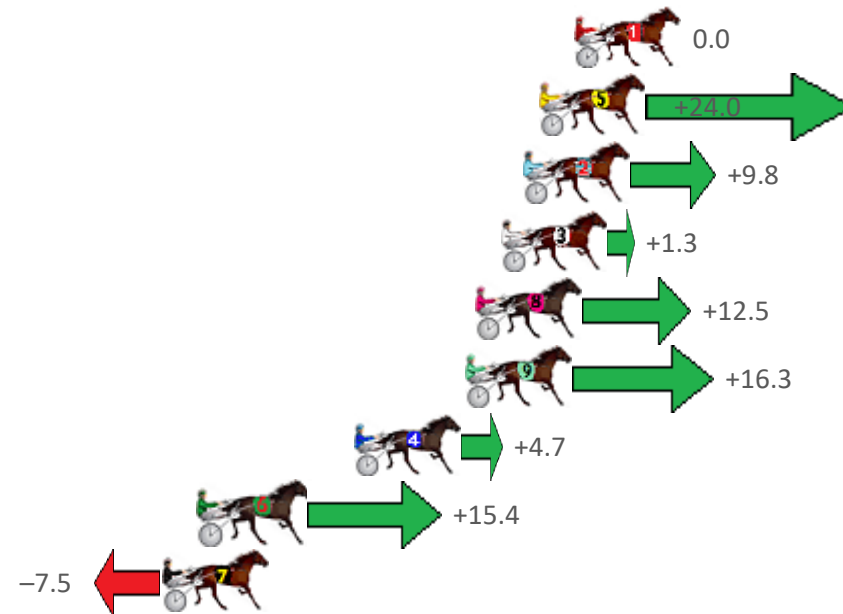

Redcliffe Race 5 Distance 1780m

Monday, 16 August 2021

Gross Time: 2:14.60   MileRate: 2:01.70   LeadTime: 11.90s   First Qtr: 30.90s   Second Qtr: 31.60s   Third Qtr: 29.80s   Fourth Qtr: 30.40s

NoHorse	Plc	Margin	Time	800Time (W)	400 Time (W)
1 PERFECT FEELING	1	0.0m	2:14.60	60.20s (0)	30.40s (0)
5 MAYWYN A JUG ORTW	2	1.4m	2:14.71	58.40s (1)	29.22s (2)
2 DOOLITTLE DANDY	3	2.0m	2:14.76	59.47s (1)	29.93s (1)
3 NOLONGA YOUR CHOIC	4	2.9m	2:14.83	60.10s (0)	30.30s (0)
8 BETTOR WATCH HIM	5	3.9m	2:14.91	59.26s (1)	29.74s (1)
9 ROGER THAT	6	4.3m	2:14.94	58.98s (1)	29.46s (1)
4 LORD DENZEL	7	8.7m	2:15.29	59.85s (0)	30.41s (0)
6 PIN CODE	8	14.8m	2:15.78	59.05s (1)	29.89s (2)
7 SWEET SANGRIA	9	16.3m	2:15.90	60.76s (0)	31.33s (1)

Finish Position and metres gained from 800m

Sectionals
Powered by

PJ HARNESS ANALYSER

AUGUST IS GIVEAWAY MONTH

3 x Software and Subscriptions up for grabs

ENTER TO WIN

www.pjdata.com.au

The Racing Queensland Board (trading as Racing Queensland) and provider are not responsible for the completeness or accuracy of any of the information contained herein, and makes no representations about its suitability for any purpose.