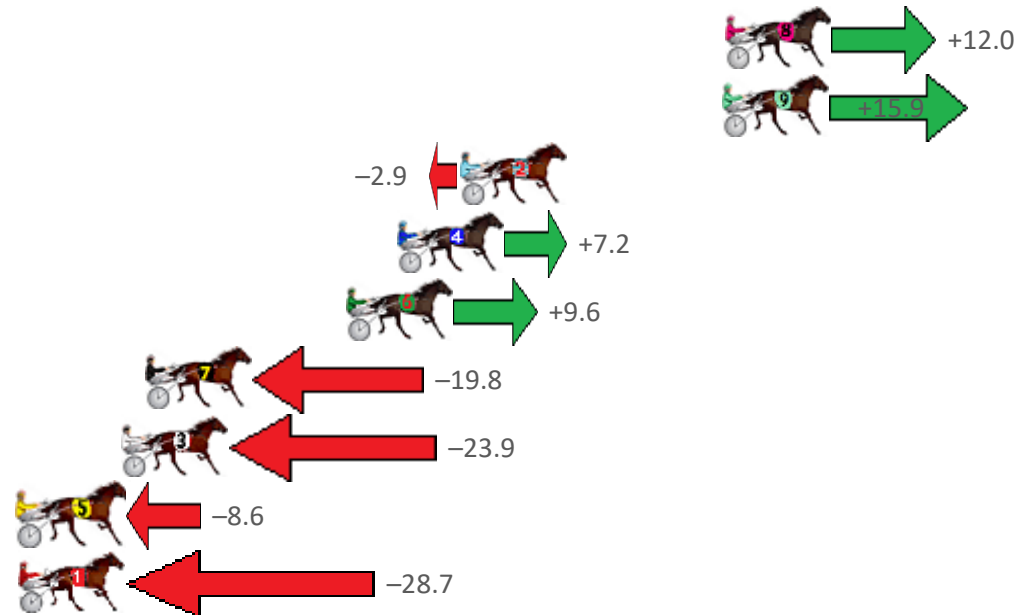

Redcliffe Race 4 Distance 1780m

Monday, 30 August 2021

Gross Time: 2:12.50 MileRate: 1:59.80 LeadTime: 11.00s First Qtr: 29.50s Second Qtr: 30.80s Third Qtr: 30.10s Fourth Qtr: 31.10s

NoHorse	Plc	Margin	Time	800Time (W)	400 Time (W)
8 LETS BLAZE	1	0.0m	2:12.50	60.29s (1)	30.68s (3)
9 WHATA ROLLER	2	0.1m	2:12.51	59.99s (1)	30.33s (2)
2 REGALIA	3	10.5m	2:13.35	61.42s (1)	31.46s (2)
4 CANNAN	4	13.0m	2:13.56	60.65s (1)	31.33s (3)
6 MY ULTIMATE CLIPPA	5	15.0m	2:13.72	60.47s (1)	31.15s (3)
7 GRETELS GIRL	6	23.0m	2:14.37	62.71s (1)	32.65s (1)
3 ZED EXPRESS	7	23.9m	2:14.44	63.02s (0)	32.95s (0)
5 GO JO JOLT	8	28.4m	2:14.81	61.85s (0)	32.45s (0)
1 CAPTAIN THUNDERBOL	9	33.3m	2:15.21	63.38s (0)	33.16s (0)

Finish Position and metres gained from 800m

Sectionals
Powered by

PJ HARNESS ANALYSER

AUGUST IS GIVEAWAY MONTH

3 x Software and Subscriptions up for grabs

ENTER TO WIN

www.pjdata.com.au

The Racing Queensland Board (trading as Racing Queensland) and provider are not responsible for the completeness or accuracy of any of the information contained herein, and makes no representations about its suitability for any purpose.