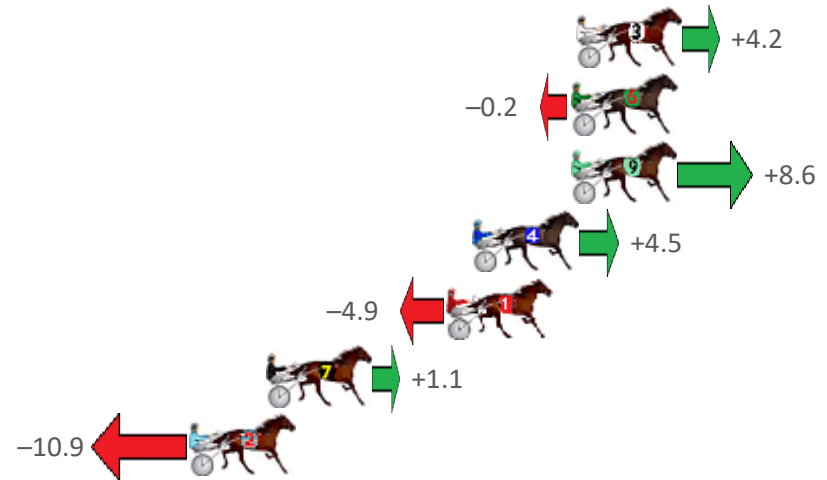

Redcliffe Race 1 Distance 1780m

Monday, 30 August 2021

Gross Time: 2:14.70 MileRate: 2:01.80 LeadTime: 11.50s First Qtr: 32.30s Second Qtr: 31.90s Third Qtr: 28.70s Fourth Qtr: 30.30s

NoHorse	Plc	Margin	Time	800Time (W)	400 Time (W)
3 WHATA OPTIMIST	1	0.0m	2:14.70	58.69s (1)	29.95s (1)
6 AFTER DARN	2	0.2m	2:14.72	59.01s (1)	30.32s (1)
9 MAYWYN A JUG ORTW	3	0.2m	2:14.72	58.37s (1)	29.88s (2)
4 JILLIBY GIZMO	4	4.1m	2:15.03	58.67s (0)	29.81s (1)
1 NOLONGA YOUR CHOIC	5	5.1m	2:15.10	59.36s (0)	30.62s (0)
7 COURAGEOUS WAYS	6	12.3m	2:15.68	58.92s (1)	30.35s (2)
2 EULO FLYER	7	15.3m	2:15.91	59.80s (0)	30.99s (0)

Finish Position and metres gained from 800m

Sectionals
Powered by

The Racing Queensland Board (trading as Racing Queensland) and provider are not responsible for the completeness or accuracy of any of the information contained herein, and makes no representations about its suitability for any purpose.