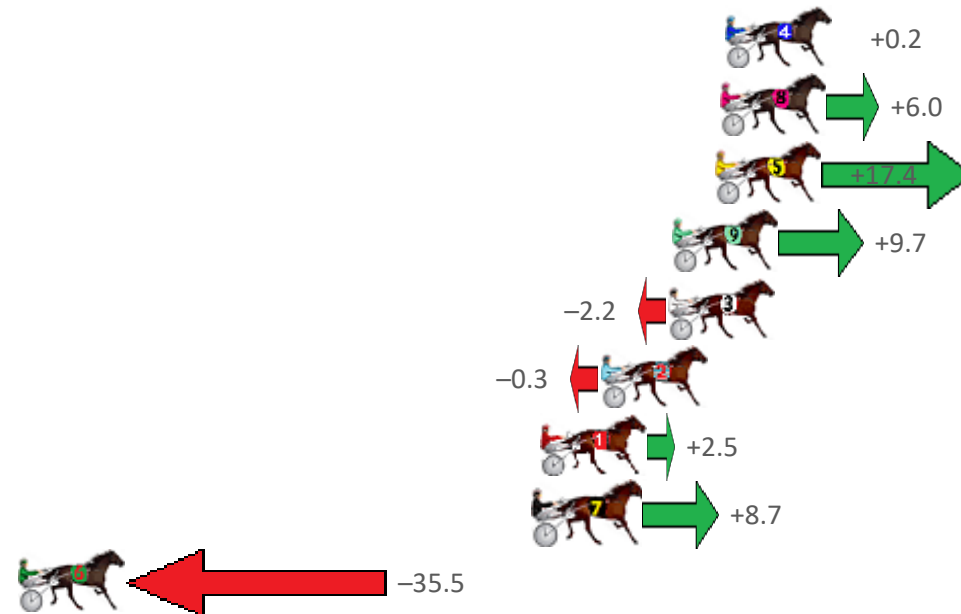

Redcliffe Race 7 Distance 1780m

Monday, 30 August 2021

Gross Time: 2:14.30 MileRate: 2:01.40 LeadTime: 11.60s First Qtr: 31.40s Second Qtr: 31.30s Third Qtr: 29.00s Fourth Qtr: 31.00s

NoHorse	Plc	Margin	Time	800Time (W)	400 Time (W)
4 FORTYFIVE ROCK	1	0.0m	2:14.30	59.99s (1)	30.83s (1)
8 RISKY BUZINESS	2	0.2m	2:14.32	59.55s (1)	30.52s (1)
5 COUNTRY RUN	3	0.4m	2:14.33	58.70s (1)	30.09s (1)
9 TACTFILLY MIRACLE	4	2.1m	2:14.47	59.28s (1)	30.18s (2)
3 STUDLEIGH WILL	5	2.2m	2:14.48	60.16s (0)	31.17s (0)
2 BEEF CITY STARZZZ	6	4.9m	2:14.70	60.02s (0)	30.98s (0)
1 ALLY PINK	7	7.3m	2:14.89	59.81s (0)	30.81s (0)
7 LITTLE ARROWS	8	7.5m	2:14.91	59.35s (0)	30.38s (0)
6 WATTS UP LETSPLAY	9	35.5m	2:17.18	62.65s (2)	33.07s (2)

Finish Position and metres gained from 800m

Sectionals
Powered by

The Racing Queensland Board (trading as Racing Queensland) and provider are not responsible for the completeness or accuracy of any of the information contained herein, and makes no representations about its suitability for any purpose.