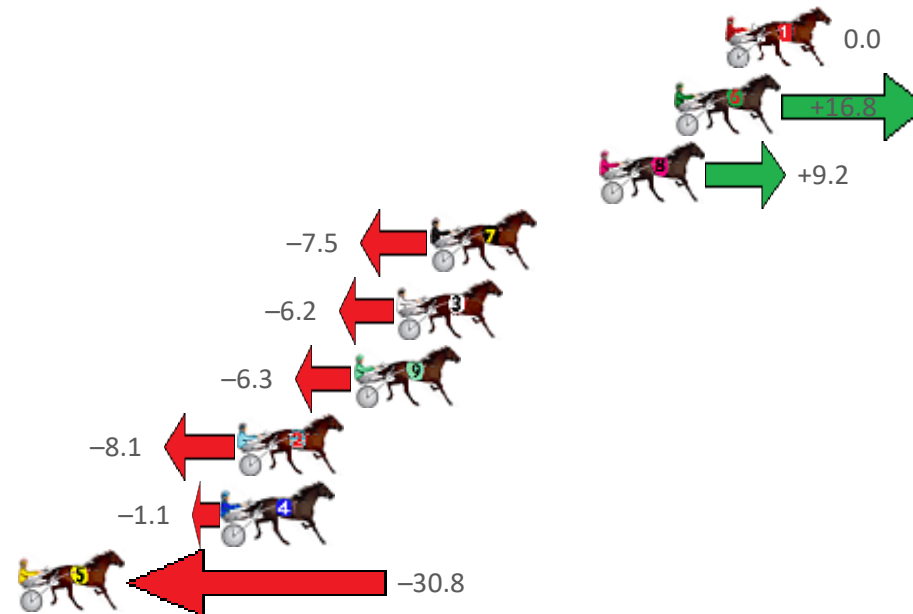

Redcliffe Race 5 Distance 2040m

Monday, 30 August 2021

Gross Time: 2:34.00 MileRate: 2:01.50 LeadTime: 32.40s First Qtr: 30.90s Second Qtr: 31.60s Third Qtr: 29.40s Fourth Qtr: 29.70s

NoHorse	Plc	Margin	Time	800Time (W)	400 Time (W)
1 BETTOR MEMORIES	1	0.0m	2:34.00	59.10s (0)	29.70s (0)
6 MISTERRIODEJANEIRO	2	2.0m	2:34.16	57.87s (2)	29.23s (2)
8 ROYAL PRINCESS	3	5.0m	2:34.39	58.42s (2)	29.80s (2)
7 ROWDYS ACE	4	11.7m	2:34.91	59.65s (0)	30.17s (0)
3 OUR PEPPERJACK	5	13.0m	2:35.01	59.56s (1)	30.10s (1)
9 ILLAWONG DREAMTIM	6	14.7m	2:35.14	59.56s (0)	30.00s (0)
2 CIRCLE LINE	7	19.3m	2:35.50	59.70s (1)	30.24s (1)
4 NESTERS HILL	8	19.9m	2:35.55	59.18s (1)	30.11s (2)
5 SUBTLE ADVICE	9	33.4m	2:36.60	61.36s (1)	31.93s (1)

Finish Position and metres gained from 800m

Sectionals
Powered by

PJ HARNESS ANALYSER

AUGUST IS GIVEAWAY MONTH

3 x Software and Subscriptions up for grabs

ENTER
TO
WIN

www.pjdata.com.au

The Racing Queensland Board (trading as Racing Queensland) and provider are not responsible for the completeness or accuracy of any of the information contained herein, and makes no representations about its suitability for any purpose.