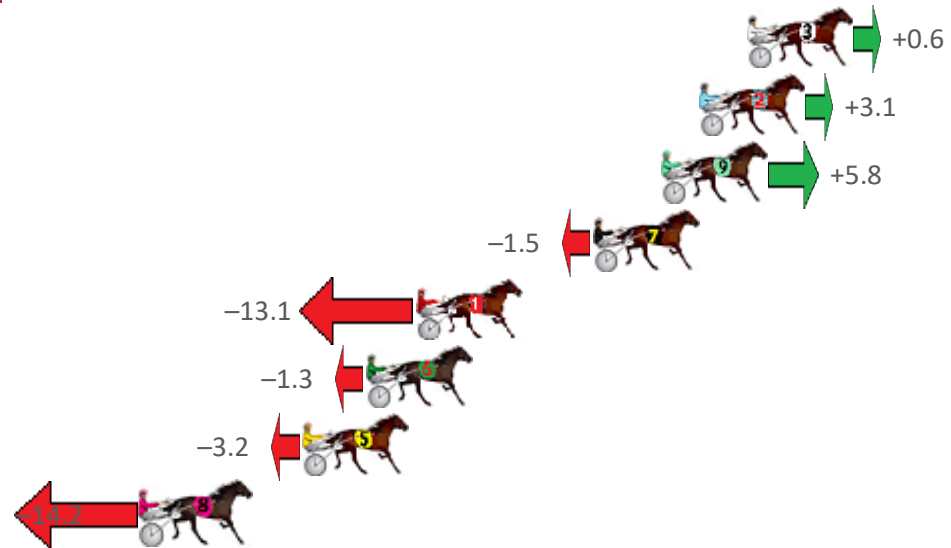

Redcliffe Race 6 Distance 1780m

Monday, 30 August 2021

Gross Time: 2:17.00 MileRate: 2:03.80 LeadTime: 12.10s First Qtr: 33.10s Second Qtr: 33.10s Third Qtr: 29.80s Fourth Qtr: 28.90s

NoHorse	Plc	Margin	Time	800Time (W)	400 Time (W)
3 VERMONT	1	0.0m	2:17.00	58.66s (1)	28.90s (1)
2 ALWAYS AT NIGHT	2	1.9m	2:17.14	58.47s (1)	28.68s (1)
9 WAVEDANCER	3	3.4m	2:17.26	58.28s (1)	28.47s (1)
7 PURPLE SHADES	4	6.1m	2:17.46	58.81s (0)	28.78s (0)
1 TODAYS HERO	5	13.1m	2:17.99	59.66s (0)	29.61s (0)
6 BRISKET	6	15.1m	2:18.15	58.79s (1)	28.99s (1)
5 LORD DENZEL	7	17.6m	2:18.33	58.93s (0)	28.94s (0)
8 LOOKS JUST RIGHT	8	24.0m	2:18.82	59.74s (0)	29.73s (0)

Finish Position and metres gained from 800m

Sectionals
Powered by

PJ HARNESS ANALYSER

AUGUST IS GIVEAWAY MONTH

3 x Software and Subscriptions up for grabs

ENTER
TO
WIN

www.pjdata.com.au

The Racing Queensland Board (trading as Racing Queensland) and provider are not responsible for the completeness or accuracy of any of the information contained herein, and makes no representations about its suitability for any purpose.