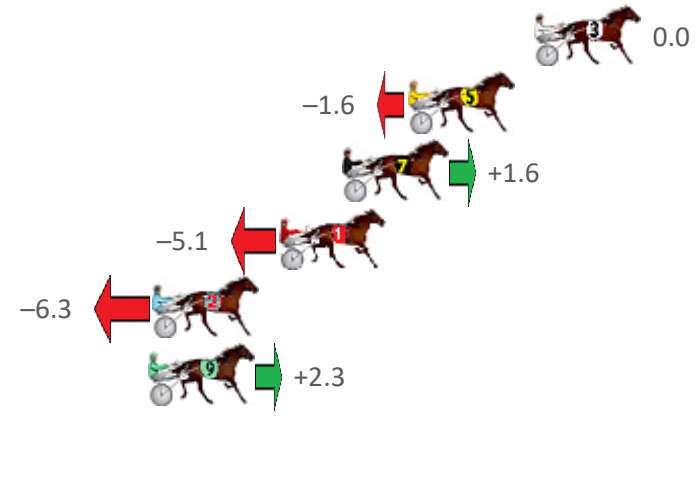

Redcliffe Race 3 Distance 1780m

Monday, 30 August 2021

Gross Time: 2:10.60 MileRate: 1:58.10 LeadTime: 11.20s First Qtr: 30.40s Second Qtr: 30.60s Third Qtr: 28.60s Fourth Qtr: 29.80s

NoHorse	Plc	Margin	Time	800Time (W)	400 Time (W)
3 THEMIDNIGHTRAMBLE	1	0.0m	2:10.60	58.40s (0)	29.80s (0)
5 DYNAMIC BROMAC	2	5.0m	2:10.99	58.52s (1)	29.93s (1)
7 GETALOADATHISGIRL	3	7.6m	2:11.19	58.28s (0)	29.64s (0)
1 MY CHINA DOLL	4	10.1m	2:11.39	58.77s (0)	30.13s (0)
2 LORIMER LADY	5	15.1m	2:11.78	58.86s (1)	30.21s (1)
9 COLOMBIAN GOLD	6	15.3m	2:11.79	58.23s (1)	29.57s (1)
8 HEAVENS HINT	7	25.4m	2:12.58	59.29s (1)	30.64s (1)

Finish Position and metres gained from 800m

Sectionals
Powered by

PJ HARNESS ANALYSER

AUGUST IS GIVEAWAY MONTH

3 x Software and Subscriptions up for grabs

ENTER
TO
WIN

www.pjdata.com.au

The Racing Queensland Board (trading as Racing Queensland) and provider are not responsible for the completeness or accuracy of any of the information contained herein, and makes no representations about its suitability for any purpose.