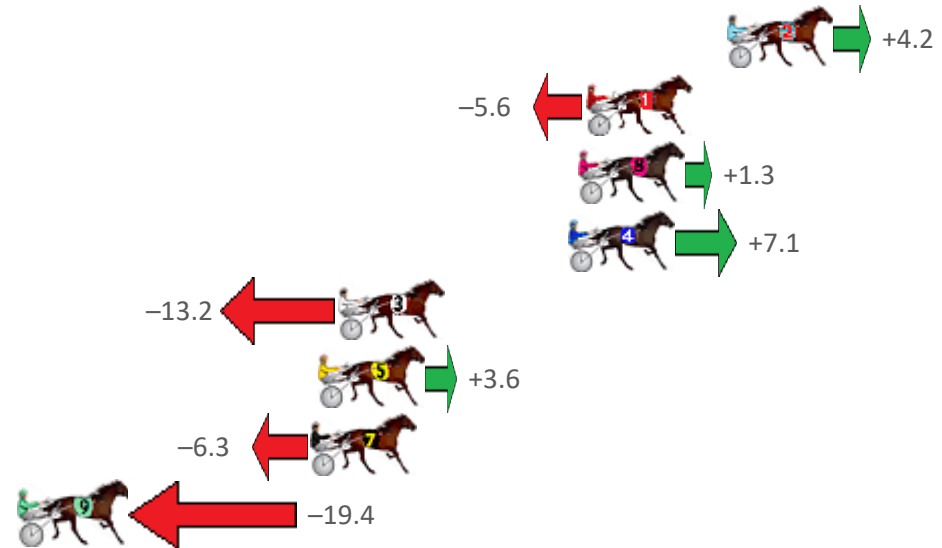

Redcliffe Race 8 Distance 1780m

Monday, 30 August 2021

Gross Time: 2:14.00 MileRate: 2:01.10 LeadTime: 12.20s First Qtr: 30.30s Second Qtr: 31.00s Third Qtr: 29.80s Fourth Qtr: 30.70s

No	Horse	Plc	Margin	Time	800Time (W)	400 Time (W)
2	THREE MACHS	1	0.0m	2:14.00	60.18s (0)	30.38s (0)
1	OKANES DEVIL	2	5.6m	2:14.45	60.92s (0)	31.13s (0)
8	WEASEL	3	5.9m	2:14.47	60.40s (1)	30.60s (2)
4	TURN TURN FLYER	4	6.3m	2:14.51	59.97s (1)	30.22s (2)
3	CHANG	5	15.4m	2:15.24	61.49s (1)	31.55s (1)
5	JOHNROD	6	16.2m	2:15.30	60.23s (1)	30.78s (1)
7	MANY DELIGHTS	7	16.5m	2:15.33	60.97s (0)	31.20s (0)
9	TRACES OF TARA	8	34.0m	2:16.73	61.96s (0)	31.83s (0)

Finish Position and metres gained from 800m

Sectionals
Powered by

PJ HARNESS ANALYSER

AUGUST IS GIVEAWAY MONTH

3 x Software and Subscriptions up for grabs

ENTER
TO
WIN

www.pjdata.com.au

The Racing Queensland Board (trading as Racing Queensland) and provider are not responsible for the completeness or accuracy of any of the information contained herein, and makes no representations about its suitability for any purpose.