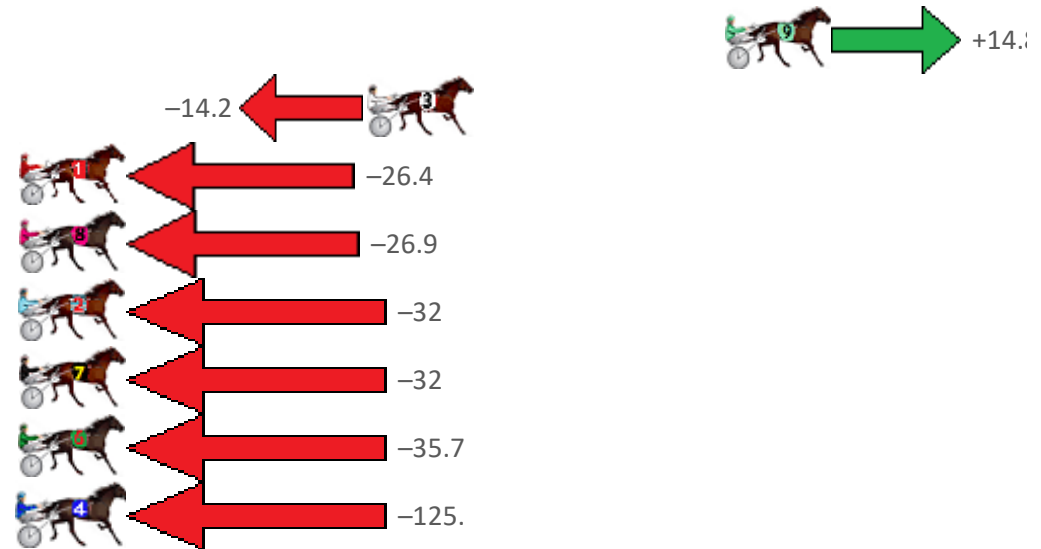

Redcliffe Race 9 Distance 1780m

Monday, 30 August 2021

Gross Time: 2:12.10 MileRate: 1:59.50 LeadTime: 11.50s First Qtr: 29.40s Second Qtr: 30.90s Third Qtr: 29.50s Fourth Qtr: 30.80s

NoHorse	Plc	Margin	Time	800Time (W)	400 Time (W)
9 DIGYOURHEELSIN	1	0.0m	2:12.10	59.19s (1)	30.80s (1)
3 DARGOS PET	2	14.2m	2:13.24	61.36s (0)	31.81s (0)
1 CHAMPAGNE REACTOR	3	30.6m	2:14.57	62.28s (0)	32.56s (0)
8 TEACHERS PET	4	36.7m	2:15.06	62.32s (1)	32.28s (2)
2 DUKE	5	36.9m	2:15.07	62.66s (1)	32.32s (1)
7 TIMSTAR	6	40.7m	2:15.38	62.69s (0)	32.58s (0)
6 FASTNFLASHY	7	55.9m	2:16.60	62.98s (1)	33.47s (3)
4 CLEVER COWBOY	8	165.6m	2:25.44	69.71s (0)	35.06s (0)

Finish Position and metres gained from 800m

Sectionals
Powered by

PJ HARNES ANALYSER
AUGUST IS GIVEAWAY MONTH
3 x Software and Subscriptions up for grabs
www.pjdata.com.au

The Racing Queensland Board (trading as Racing Queensland) and provider are not responsible for the completeness or accuracy of any of the information contained herein, and makes no representations about its suitability for any purpose.