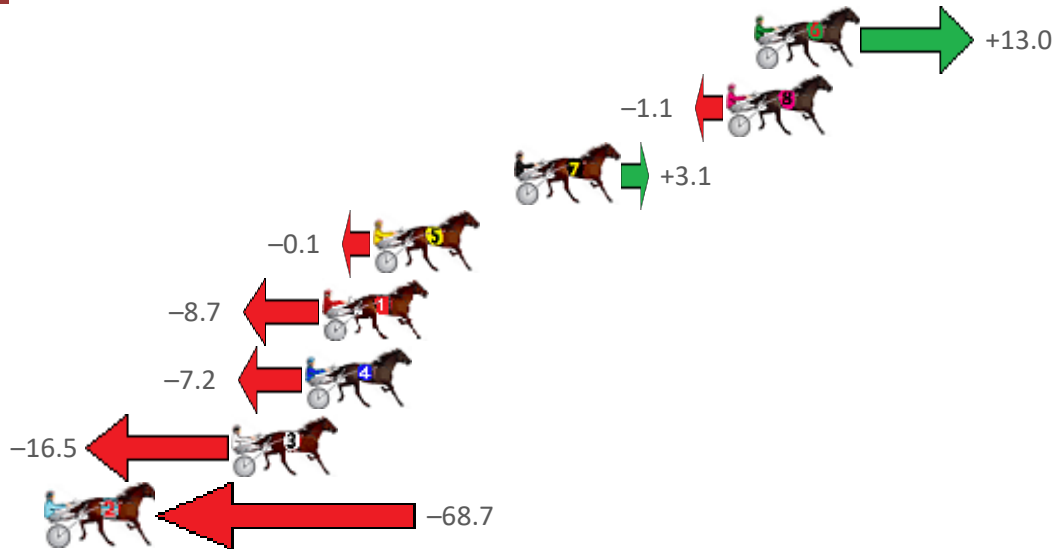

Redcliffe Race 6 Distance 2280m

Wednesday, 22 December 2021

Gross Time: 2:44.90 MileRate: 1:56.40 LeadTime: 48.20s First Qtr: 30.70s Second Qtr: 29.40s Third Qtr: 27.80s Fourth Qtr: 28.80s

NoHorse	Plc	Margin	Time	800Time (W)	400 Time (W)
6 L L COOL J	1	0.0m	2:44.90	55.69s (2)	28.30s (1)
8 SQUIRE	2	1.1m	2:44.98	56.68s (0)	28.88s (0)
7 KENSINGTON BILL	3	9.5m	2:45.62	56.38s (0)	28.46s (1)
5 SAM IS PERFECTION	4	15.1m	2:46.04	56.61s (1)	28.52s (1)
1 LA SAFRON	5	17.1m	2:46.19	57.21s (0)	29.18s (0)
4 YOUNG CONQUEROR	6	17.8m	2:46.25	57.11s (1)	28.69s (0)
3 LIFES BLACK	7	20.7m	2:46.46	57.76s (0)	29.78s (0)
2 COLONEL JOY	8	75.1m	2:50.58	61.43s (1)	32.29s (0)

Finish Position and metres gained from 800m

Sectionals
Powered by

Home of Australian Harness Sectionals
PJ HARNESS ANALYSER

+ RAW DATA + HORSE REPORTS + FREE FRIDAY FACEBOOK TIP

www.pjdata.com.au | admin@pjdata.com.au | www.facebook.com/PJHarnessRacing

The Racing Queensland Board (trading as Racing Queensland) and provider are not responsible for the completeness or accuracy of any of the information contained herein, and makes no representations about its suitability for any purpose.