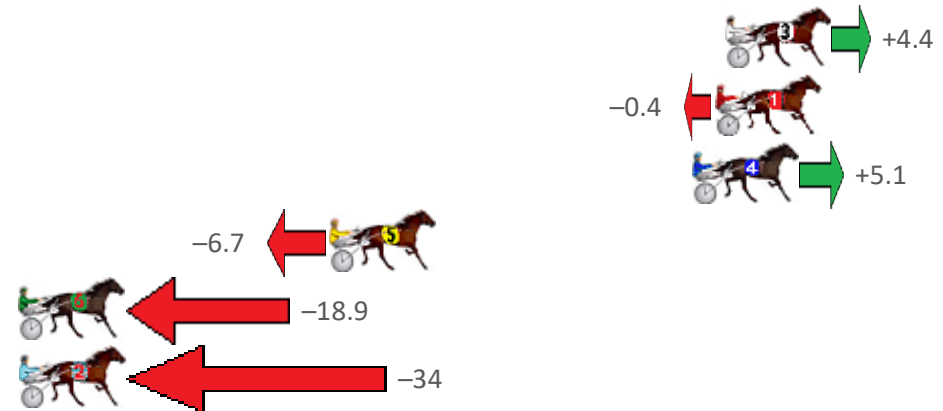

Redcliffe Race 5 Distance 1780m

Wednesday, 22 December 2021

Gross Time: 2:08.50 MileRate: 1:56.20 LeadTime: 11.20s First Qtr: 27.40s Second Qtr: 31.20s Third Qtr: 30.40s Fourth Qtr: 28.30s

NoHorse	Plc	Margin	Time	800Time (W)	400 Time (W)
3 ROSES ARE SWEET	1	0.0m	2:08.50	58.38s (0)	27.99s (0)
1 CLASS TO THE MAX	2	0.4m	2:08.53	58.73s (0)	28.33s (0)
4 ALTA REVELRY	3	1.3m	2:08.60	58.33s (1)	27.94s (2)
5 GOTTA GO MILKING	4	15.7m	2:09.67	59.19s (0)	28.79s (0)
6 JEREMES GOTTA GO	5	32.1m	2:10.89	60.08s (0)	29.57s (0)
2 MISTY CREEK	6	33.4m	2:10.98	61.12s (1)	30.45s (1)

Finish Position and metres gained from 800m

Sectionals
Powered by

Home of Australian Harness Sectionals
PJ HARNESS ANALYSER

+ RAW DATA + HORSE REPORTS + FREE FRIDAY FACEBOOK TIP

www.pjdata.com.au | admin@pjdata.com.au | www.facebook.com/PJHarnessRacing

The Racing Queensland Board (trading as Racing Queensland) and provider are not responsible for the completeness or accuracy of any of the information contained herein, and makes no representations about its suitability for any purpose.