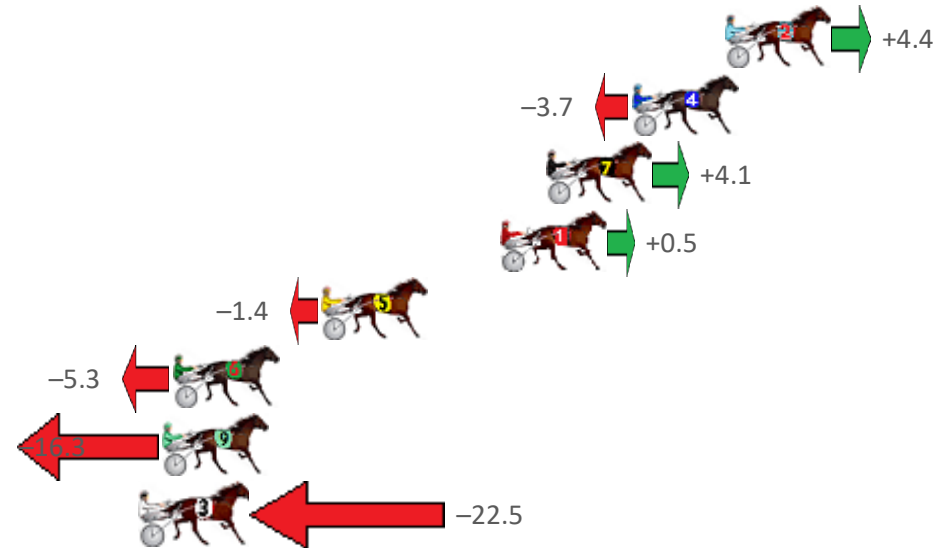

Redcliffe Race 8 Distance 1780m

Wednesday, 22 December 2021

Gross Time: 2:11.50 MileRate: 1:58.90 LeadTime: 11.20s First Qtr: 29.90s Second Qtr: 30.60s Third Qtr: 28.60s Fourth Qtr: 31.20s

NoHorse	Plc	Margin	Time	800Time (W)	400 Time (W)
2 WEDDING NIGHT	1	0.0m	2:11.50	59.47s (0)	30.86s (0)
4 SHES ALL STAR	2	3.7m	2:11.80	60.08s (0)	31.49s (0)
7 ABERCROMBIE TAB	3	7.1m	2:12.08	59.50s (1)	30.68s (2)
1 DARTESIAN	4	8.9m	2:12.23	59.76s (0)	30.94s (0)
5 LAZY BLAZE	5	16.0m	2:12.81	59.90s (0)	31.08s (0)
6 CANNAN	6	21.9m	2:13.29	60.19s (1)	31.47s (1)
9 FEELING THE POWER	7	22.3m	2:13.32	61.01s (1)	32.19s (2)
3 AROONA	8	23.1m	2:13.38	61.47s (1)	32.50s (1)

Finish Position and metres gained from 800m

Sectionals
Powered by

Home of Australian Harness Sectionals
PJ HARNESS ANALYSER

+ RAW DATA + HORSE REPORTS + FREE FRIDAY FACEBOOK TIP

www.pjdata.com.au | admin@pjdata.com.au | www.facebook.com/PJHarnessRacing

The Racing Queensland Board (trading as Racing Queensland) and provider are not responsible for the completeness or accuracy of any of the information contained herein, and makes no representations about its suitability for any purpose.