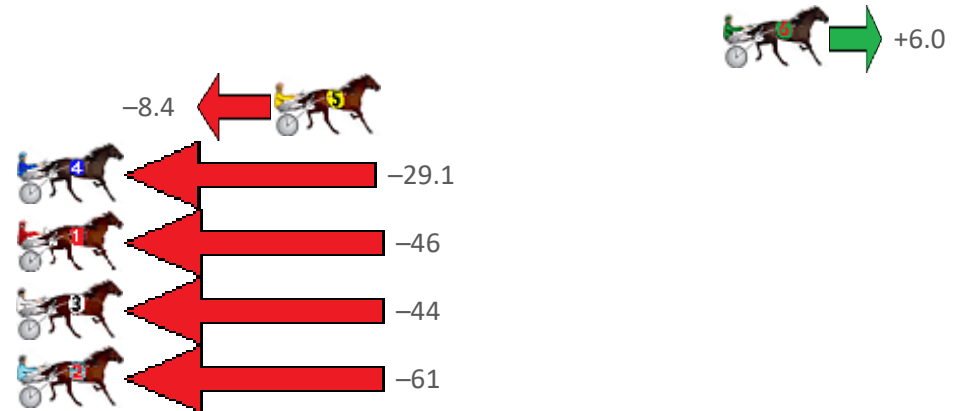

Redcliffe Race 9 Distance 2613m

Wednesday, 22 December 2021

Gross Time: 3:21.20 MileRate: 2:02.50 LeadTime: 81.90s First Qtr: 30.30s Second Qtr: 30.80s Third Qtr: 29.20s Fourth Qtr: 29.00s

NoHorse	Plc	Margin	Time	800Time (W)	400 Time (W)
6 DOUG	1	0.0m	3:21.20	57.77s (1)	29.00s (2)
5 KINGDOM COME	2	17.8m	3:22.55	58.81s (0)	29.78s (2)
4 GODOFTHUNDER	3	30.7m	3:23.54	60.31s (1)	30.92s (1)
1 IM THE COMMANDO	4	45.7m	3:24.68	61.51s (0)	32.11s (0)
3 IMA CALVERT ROSE	5	48.2m	3:24.87	61.35s (0)	31.90s (0)
2 SPIDERS DEVIL	6	77.4m	3:27.09	62.60s (0)	32.56s (0)

Finish Position and metres gained from 800m

Sectionals
Powered by

Home of Australian Harness Sectionals

PJ HARNESS ANALYSER

+ RAW DATA + HORSE REPORTS + FREE FRIDAY FACEBOOK TIP

www.pjdata.com.au | admin@pjdata.com.au | www.facebook.com/PJHarnessRacing

The Racing Queensland Board (trading as Racing Queensland) and provider are not responsible for the completeness or accuracy of any of the information contained herein, and makes no representations about its suitability for any purpose.