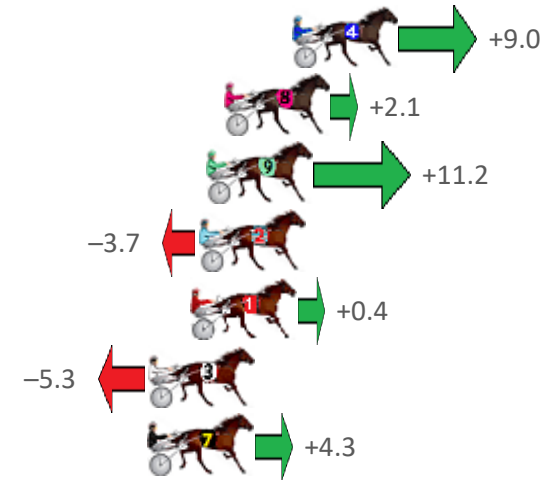

Redcliffe Race 1 Distance 1780m

Wednesday, 22 December 2021

Gross Time: 2:10.10 MileRate: 1:57.60 LeadTime: 11.10s First Qtr: 30.30s Second Qtr: 30.40s Third Qtr: 28.80s Fourth Qtr: 29.50s

NoHorse	Plc	Margin	Time	800Time (W)	400 Time (W)
4 REGAL NIGHTSHADE	1	0.0m	2:10.10	57.65s (0)	28.83s (0)
8 ARTISTIC SAINT	2	2.7m	2:10.31	58.15s (1)	29.24s (1)
9 AYE AYE CAPTAIN	3	3.4m	2:10.36	57.49s (1)	28.91s (2)
2 THE RAGNBONE MAN	4	3.7m	2:10.39	58.57s (0)	29.77s (0)
1 AUNTY FRANCES	5	4.0m	2:10.41	58.27s (0)	29.44s (0)
3 ALTANA BLUE	6	5.7m	2:10.54	58.68s (1)	29.79s (1)
7 CALL ME TRISH	7	5.7m	2:10.54	57.99s (1)	29.40s (2)

Finish Position and metres gained from 800m

Sectionals
Powered by

Home of Australian Harness Sectionals
PJ HARNESS ANALYSER

+ RAW DATA + HORSE REPORTS + FREE FRIDAY FACEBOOK TIP

www.pjdata.com.au | admin@pjdata.com.au | www.facebook.com/PJHarnessRacing

The Racing Queensland Board (trading as Racing Queensland) and provider are not responsible for the completeness or accuracy of any of the information contained herein, and makes no representations about its suitability for any purpose.