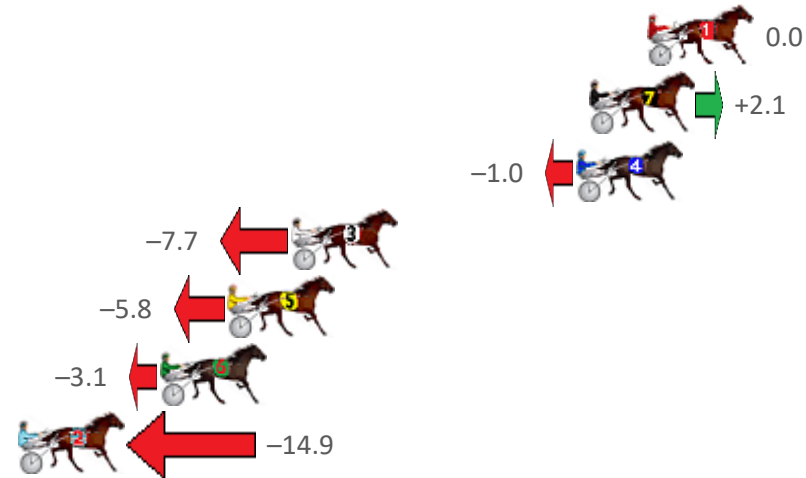

Redcliffe Race 4 Distance 2280m

Wednesday, 22 December 2021

Gross Time: 2:51.50   MileRate: 2:01.00   LeadTime: 52.10s   First Qtr: 33.00s   Second Qtr: 31.50s   Third Qtr: 27.30s   Fourth Qtr: 27.60s

NoHorse	Plc	Margin	Time	800Time (W)	400 Time (W)
1 BIG WHEELS	1	0.0m	2:51.50	54.90s (0)	27.60s (0)
7 JASPER	2	2.3m	2:51.67	54.76s (0)	27.40s (0)
4 CHAMONIX	3	2.8m	2:51.70	54.97s (1)	27.60s (1)
3 CHARM OFFENSIVE	4	14.1m	2:52.52	55.43s (1)	27.85s (0)
5 DOCTA FEELGOOD	5	16.6m	2:52.71	55.30s (1)	28.01s (1)
6 SCOTCH EN ICE	6	19.3m	2:52.90	55.11s (1)	27.84s (1)
2 CYCLONE JEREMY	7	24.9m	2:53.31	55.92s (0)	27.88s (0)

Finish Position and metres gained from 800m

Sectionals
Powered by

Home of Australian Harness Sectionals
PJ HARNESS ANALYSER

+ RAW DATA + HORSE REPORTS + FREE FRIDAY FACEBOOK TIP

www.pjdata.com.au | admin@pjdata.com.au | www.facebook.com/PJHarnessRacing

The Racing Queensland Board (trading as Racing Queensland) and provider are not responsible for the completeness or accuracy of any of the information contained herein, and makes no representations about its suitability for any purpose.