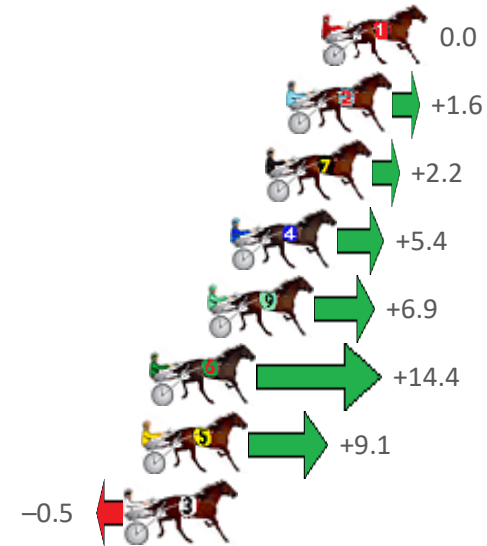

Redcliffe Race 2 Distance 1780m

Wednesday, 22 December 2021

Gross Time: 2:10.50 MileRate: 1:58.00 LeadTime: 11.30s First Qtr: 31.50s Second Qtr: 31.50s Third Qtr: 27.80s Fourth Qtr: 28.40s

NoHorse	Plc	Margin	Time	800Time (W)	400 Time (W)
1 FIRE AND ICE	1	0.0m	2:10.50	56.20s (0)	28.40s (0)
2 FAIRIESDELIGHT	2	1.4m	2:10.60	56.09s (1)	28.32s (1)
7 BLUE IVY	3	2.2m	2:10.66	56.05s (0)	28.23s (0)
4 SHE OWNS THE DAY	4	3.6m	2:10.77	55.82s (0)	28.00s (0)
9 IL MAXIMUS	5	4.5m	2:10.84	55.72s (1)	27.91s (1)
6 KURAHAUPO GAMBLER	6	6.8m	2:11.01	55.19s (1)	27.37s (0)
5 FEELINGFORAMIRACLE	7	7.1m	2:11.03	55.56s (1)	27.77s (1)
3 KEAYANG TARA	8	7.7m	2:11.07	56.23s (1)	28.45s (1)

Finish Position and metres gained from 800m

Sectionals
Powered by

Home of Australian Harness Sectionals
PJ HARNESS ANALYSER

+ RAW DATA + HORSE REPORTS + FREE FRIDAY FACEBOOK TIP

www.pjdata.com.au | admin@pjdata.com.au | www.facebook.com/PJHarnessRacing

The Racing Queensland Board (trading as Racing Queensland) and provider are not responsible for the completeness or accuracy of any of the information contained herein, and makes no representations about its suitability for any purpose.