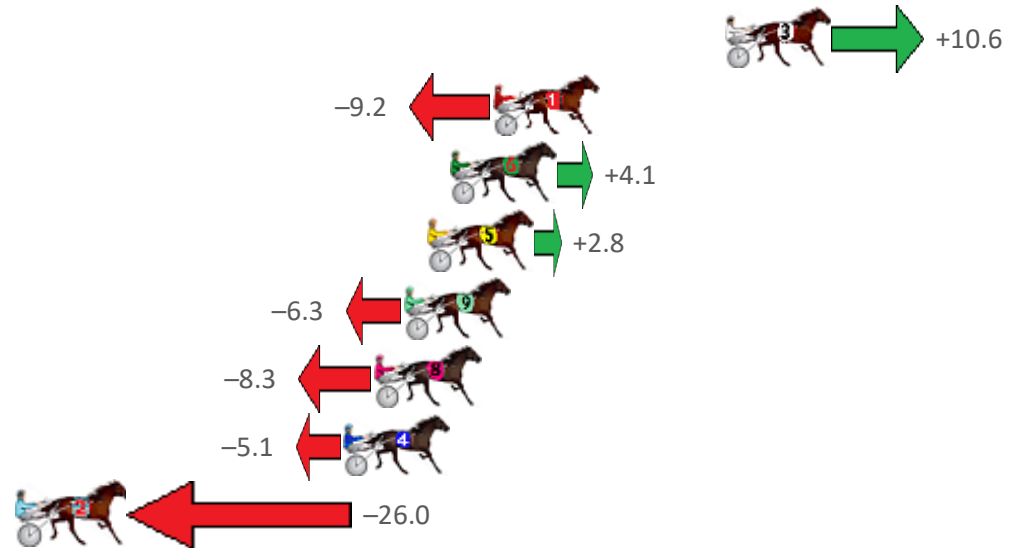

Redcliffe Race 3 Distance 2040m

Wednesday, 22 December 2021

Gross Time: 2:30.80 MileRate: 1:58.90 LeadTime: 31.30s First Qtr: 31.00s Second Qtr: 30.80s Third Qtr: 29.20s Fourth Qtr: 28.50s

NoHorse	Plc	Margin	Time	800Time (W)	400 Time (W)
3 IM JIMMY JAMES	1	0.0m	2:30.80	56.94s (1)	27.85s (2)
1 IMA BIRUBI BOY	2	9.2m	2:31.49	58.36s (0)	29.15s (0)
6 OCTOBER RACKETEER	3	10.9m	2:31.62	57.41s (1)	28.28s (2)
5 VOODOO FELLA	4	11.8m	2:31.68	57.50s (0)	28.32s (1)
9 MACH TORQUE	5	12.7m	2:31.75	58.15s (1)	28.86s (1)
8 WANNAGO	6	13.9m	2:31.84	58.30s (0)	29.17s (0)
4 THE MAHARANI	7	15.1m	2:31.93	58.07s (0)	28.83s (0)
2 THEMIDNIGHTRAMBLE	8	28.0m	2:32.90	59.56s (1)	30.24s (1)

Finish Position and metres gained from 800m

Sectionals
Powered by

Home of Australian Harness Sectionals
PJ HARNESS ANALYSER

+ RAW DATA + HORSE REPORTS + FREE FRIDAY FACEBOOK TIP

www.pjdata.com.au | admin@pjdata.com.au | www.facebook.com/PJHarnessRacing

The Racing Queensland Board (trading as Racing Queensland) and provider are not responsible for the completeness or accuracy of any of the information contained herein, and makes no representations about its suitability for any purpose.