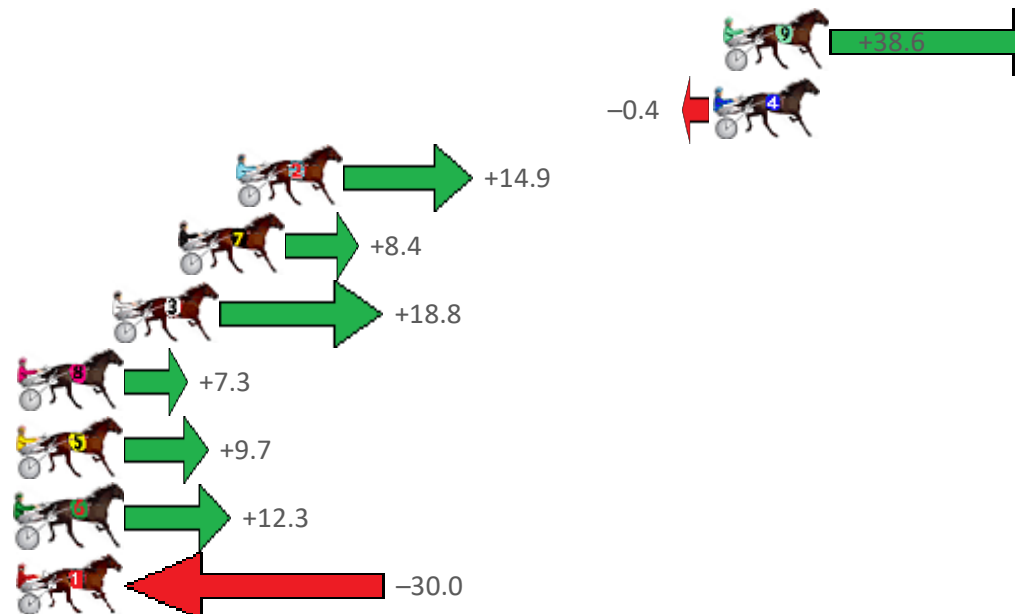

Redcliffe Race 10 Distance 1780m

Wednesday, 22 December 2021

Gross Time: 2:09.70 MileRate: 1:57.30 LeadTime: 11.60s First Qtr: 27.00s Second Qtr: 30.00s Third Qtr: 29.30s Fourth Qtr: 31.80s

NoHorse	Plc	Margin	Time	800Time (W)	400 Time (W)
9 GO AWAY	1	0.0m	2:09.70	58.17s (0)	29.84s (2)
4 IM LOKI	2	0.4m	2:09.73	61.13s (0)	31.83s (0)
2 REGRETABLE	3	19.3m	2:11.30	59.97s (0)	31.33s (0)
7 ONE HELLAVA PARTY	4	21.6m	2:11.49	60.46s (0)	31.85s (1)
3 JAMAICAN RESORT	5	24.2m	2:11.71	59.67s (0)	31.25s (0)
8 ITSMEGS	6	31.9m	2:12.35	60.55s (1)	31.13s (0)
5 VERMONT	7	33.3m	2:12.47	60.36s (2)	31.67s (1)
6 MISTER WOODPORT	8	34.9m	2:12.60	60.17s (2)	31.57s (2)
1 SCHOOPY	9	37.0m	2:12.77	63.38s (0)	33.32s (0)

Finish Position and metres gained from 800m

Sectionals
Powered by

Home of Australian Harness Sectionals

PJ HARNESS ANALYSER

+ RAW DATA + HORSE REPORTS + FREE FRIDAY FACEBOOK TIP

www.pjdata.com.au | admin@pjdata.com.au | www.facebook.com/PJHarnessRacing

The Racing Queensland Board (trading as Racing Queensland) and provider are not responsible for the completeness or accuracy of any of the information contained herein, and makes no representations about its suitability for any purpose.