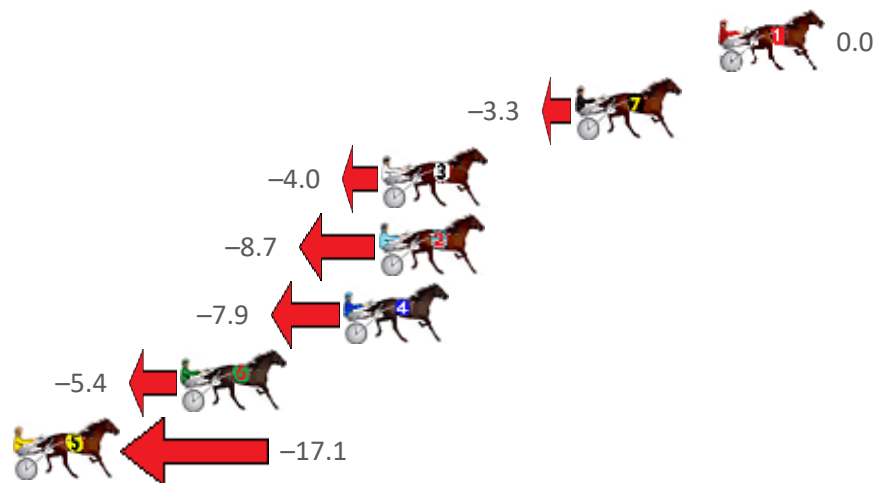

Albion Park Race 4 Distance 1660m

Tuesday, 8 February 2022

Gross Time: 1:56.30 MileRate: 1:52.70 LeadTime: 3.50s First Qtr: 27.90s Second Qtr: 30.10s Third Qtr: 27.10s Fourth Qtr: 27.70s

No Horse	Plc	Margin	Time	800Time (W)	400 Time (W)
1 ZHUKOV LEIS	1	0.0m	1:56.30	54.80s (0)	27.70s (0)
7 THE HERVEY BAY	2	5.7m	1:56.72	55.02s (1)	27.95s (1)
3 BOMB SUIT	3	13.4m	1:57.28	55.07s (0)	28.00s (0)
2 BRACKEN KNIGHT	4	13.5m	1:57.28	55.39s (0)	28.30s (0)
4 PINUP BOY	5	14.9m	1:57.39	55.34s (1)	28.23s (1)
6 LIFE OF BRIAN	6	21.4m	1:57.86	55.17s (1)	28.03s (1)
5 KING TRITON	7	28.5m	1:58.38	55.96s (1)	28.82s (1)

Finish Position and metres gained from 800m

Sectionals
Powered
by

Home of Australian Harness Sectionals

PJ Harness Analyser

Daily Raw Data directly to your inbox

All Victorian Racing added as of 17 January 2022

www.pjdata.com.au admin@pjdata.com.au www.facebook.com/PJHarnessRacing

The Racing Queensland Board (trading as Racing Queensland) and provider are not responsible for the completeness or accuracy of any of the information contained herein, and makes no representations about its suitability for any purpose.