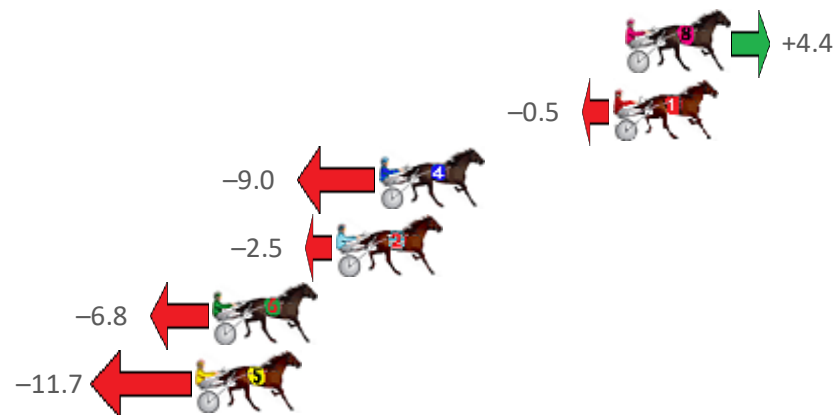

Albion Park Race 6 Distance 2138m

Tuesday, 8 February 2022

Gross Time: 2:37.40 MileRate: 1:58.50 LeadTime: 40.20s First Qtr: 31.90s Second Qtr: 29.50s Third Qtr: 27.50s Fourth Qtr: 28.30s

No Horse	Plc	Margin	Time	800Time (W)	400 Time (W)
8 JIGAMAROO	1	0.0m	2:37.40	55.49s (0)	27.86s (0)
1 CATCH PHRASE	2	0.5m	2:37.44	55.83s (0)	28.29s (0)
4 SLIDE TO UNLOCK	3	9.8m	2:38.13	56.42s (1)	28.99s (1)
2 ROCK IT BABY	4	11.5m	2:38.26	55.97s (0)	28.19s (0)
6 ALI DOWNUNDER	5	16.4m	2:38.62	56.27s (1)	28.53s (2)
5 JILLIBY JACKPOT	6	17.1m	2:38.67	56.61s (1)	28.88s (1)

Finish Position and metres gained from 800m

Sectionals
Powered
by

Home of Australian Harness Sectionals

PJ Harness Analyser

Daily Raw Data directly to your inbox

All Victorian Racing added as of 17 January 2022

www.pjdata.com.au admin@pjdata.com.au www.facebook.com/PJHarnessRacing

The Racing Queensland Board (trading as Racing Queensland) and provider are not responsible for the completeness or accuracy of any of the information contained herein, and makes no representations about its suitability for any purpose.