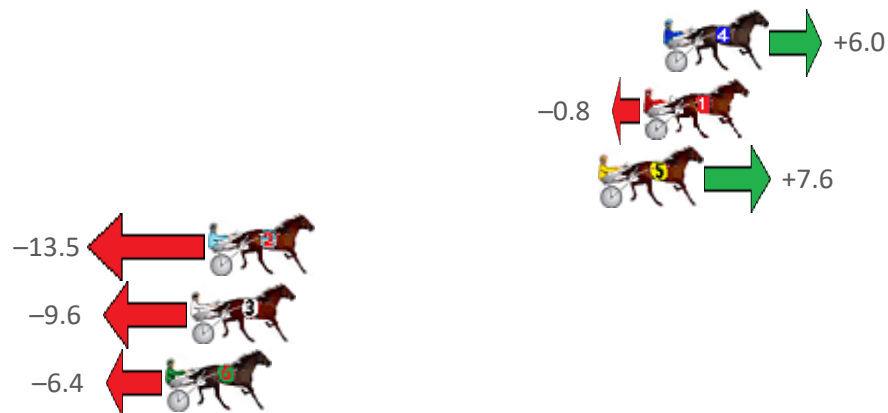

Albion Park Race 2 Distance 1660m

Tuesday, 8 February 2022

Gross Time: 1:58.30 MileRate: 1:54.70 LeadTime: 3.50s First Qtr: 28.70s Second Qtr: 30.30s Third Qtr: 27.10s Fourth Qtr: 28.70s

No Horse	Plc	Margin	Time	800Time (W)	400 Time (W)
4 CLASS TO THE MAX	1	0.0m	1:58.30	55.38s (1)	28.34s (1)
1 AWAYWEGO	2	0.8m	1:58.36	55.86s (0)	28.76s (0)
5 MISTER CAUTIOUS	3	2.6m	1:58.50	55.27s (1)	28.17s (1)
2 BEACH MAGIC	4	18.1m	1:59.66	56.74s (0)	29.46s (0)
3 PARTY POLOTIX	5	18.8m	1:59.72	56.47s (0)	29.07s (0)
6 ROBERTS DELIGHT	6	19.8m	1:59.79	56.24s (0)	28.97s (1)

Finish Position and metres gained from 800m

Sectionals
Powered
by

Home of Australian Harness Sectionals

PJ Harness Analyser

Daily Raw Data directly to your inbox

All Victorian Racing added as of 17 January 2022

www.pjdata.com.au admin@pjdata.com.au www.facebook.com/PJHarnessRacing

The Racing Queensland Board (trading as Racing Queensland) and provider are not responsible for the completeness or accuracy of any of the information contained herein, and makes no representations about its suitability for any purpose.