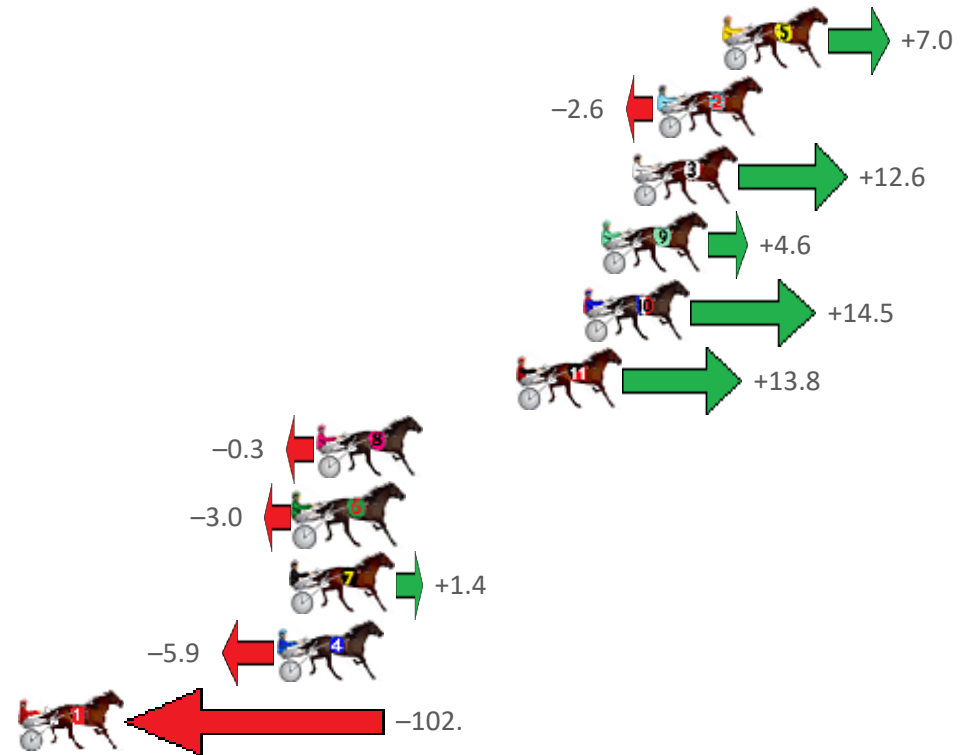

Albion Park Race 8 Distance 2138m

Tuesday, 8 February 2022

Gross Time: 2:35.60 MileRate: 1:57.10 LeadTime: 38.30s First Qtr: 29.80s Second Qtr: 29.80s Third Qtr: 28.20s Fourth Qtr: 29.50s

No Horse	Plc	Margin	Time	800Time (W)	400 Time (W)
5 MAJORDOIT	1	0.0m	2:35.60	57.20s (1)	29.43s (1)
2 KINGOFTHESTARS	2	2.6m	2:35.80	57.89s (0)	29.69s (0)
3 SO BOBS YOUR UNCLE	3	3.6m	2:35.88	56.80s (1)	28.87s (1)
9 BEE GEES BANDIT	4	4.8m	2:35.97	57.37s (0)	29.16s (0)
10 BOHANNAN	5	5.5m	2:36.03	56.66s (2)	28.98s (3)
11 DIKERRY	6	8.2m	2:36.23	56.71s (1)	28.88s (1)
8 HARPS	7	16.1m	2:36.85	57.72s (2)	29.74s (2)
6 STOMPEN	8	17.0m	2:36.91	57.92s (0)	29.72s (0)
7 BUMPER	9	17.2m	2:36.93	57.60s (0)	29.41s (0)
4 JUMPING JOLT	10	17.7m	2:36.97	58.12s (1)	30.21s (1)
1 EH EF EL	11	106.7m	2:43.85	65.04s (0)	36.99s (0)

Finish Position and metres gained from 800m

Sectionals
Powered
by

Home of Australian Harness Sectionals

PJ Harness Analyser

Daily Raw Data directly to your inbox

All Victorian Racing added as of 17 January 2022

www.pjdata.com.au admin@pjdata.com.au www.facebook.com/PJHarnessRacing

The Racing Queensland Board (trading as Racing Queensland) and provider are not responsible for the completeness or accuracy of any of the information contained herein, and makes no representations about its suitability for any purpose.