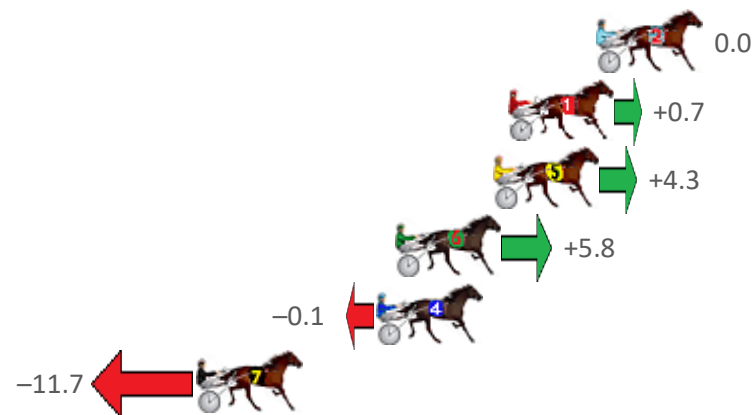

Albion Park Race 3 Distance 1660m

Tuesday, 8 February 2022

Gross Time: 1:58.90 MileRate: 1:55.30 LeadTime: 3.50s First Qtr: 29.30s Second Qtr: 30.40s Third Qtr: 28.00s Fourth Qtr: 27.70s

No Horse	Plc	Margin	Time	800Time (W)	400 Time (W)
2 RACY ROXY	1	0.0m	1:58.90	55.70s (0)	27.70s (0)
1 GOLDIES A DELIGHT	2	3.5m	1:59.16	55.65s (0)	27.56s (0)
5 MELTON BEACH	3	4.1m	1:59.20	55.40s (0)	27.27s (0)
6 MAGICAL MAYA	4	8.0m	1:59.48	55.30s (1)	28.15s (2)
4 ROCKNHOLME	5	8.7m	1:59.53	55.71s (1)	27.83s (1)
7 ROCKNROLL TIMES	6	15.9m	2:00.06	56.51s (1)	28.66s (1)

Finish Position and metres gained from 800m

Sectionals
Powered
by

Home of Australian Harness Sectionals

PJ Harness Analyser

Daily Raw Data directly to your inbox

All Victorian Racing added as of 17 January 2022

www.pjdata.com.au admin@pjdata.com.au www.facebook.com/PJHarnessRacing

The Racing Queensland Board (trading as Racing Queensland) and provider are not responsible for the completeness or accuracy of any of the information contained herein, and makes no representations about its suitability for any purpose.