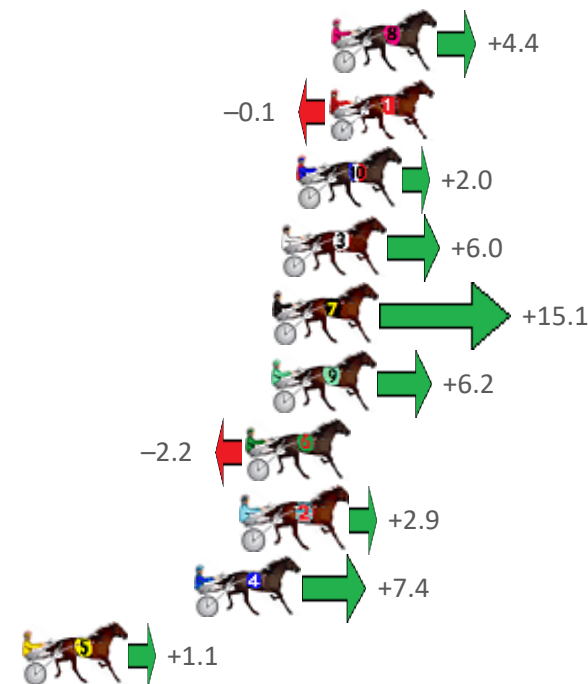

Albion Park Race 5 Distance 1660m

Tuesday, 8 February 2022

Gross Time: 1:59.50 MileRate: 1:55.80 LeadTime: 3.40s First Qtr: 28.70s Second Qtr: 29.10s Third Qtr: 28.50s Fourth Qtr: 29.80s

No Horse	Plc	Margin	Time	800Time (W)	400 Time (W)
8 WOODLANDS WONDER	1	0.0m	1:59.50	57.98s (0)	29.47s (0)
1 MAYWYN TROUBADOU	2	0.1m	1:59.51	58.31s (0)	29.81s (0)
10 SHEZ ALL STYLE	3	1.4m	1:59.61	58.16s (2)	29.40s (2)
3 MOTU AMETHYST	4	2.0m	1:59.66	57.87s (2)	29.30s (3)
7 AYE AYE CAPTAIN	5	2.3m	1:59.68	57.21s (2)	29.02s (0)
9 LANCELOT BROMAC	6	2.4m	1:59.69	57.85s (0)	29.34s (0)
6 MAGICOL IDEAL	7	3.4m	1:59.77	58.46s (1)	29.84s (1)
2 GOLDEN SAND	8	3.5m	1:59.77	58.09s (1)	29.54s (1)
4 SHEZALUCKYLADY	9	5.4m	1:59.92	57.76s (2)	29.16s (2)
5 WARRAWEE FLYER	10	12.3m	2:00.46	58.22s (1)	29.87s (1)

Finish Position and metres gained from 800m

Sectionals
Powered
by

Home of Australian Harness Sectionals

PJ Harness Analyser

Daily Raw Data directly to your inbox

All Victorian Racing added as of 17 January 2022

www.pjdata.com.au admin@pjdata.com.au www.facebook.com/PJHarnessRacing

The Racing Queensland Board (trading as Racing Queensland) and provider are not responsible for the completeness or accuracy of any of the information contained herein, and makes no representations about its suitability for any purpose.