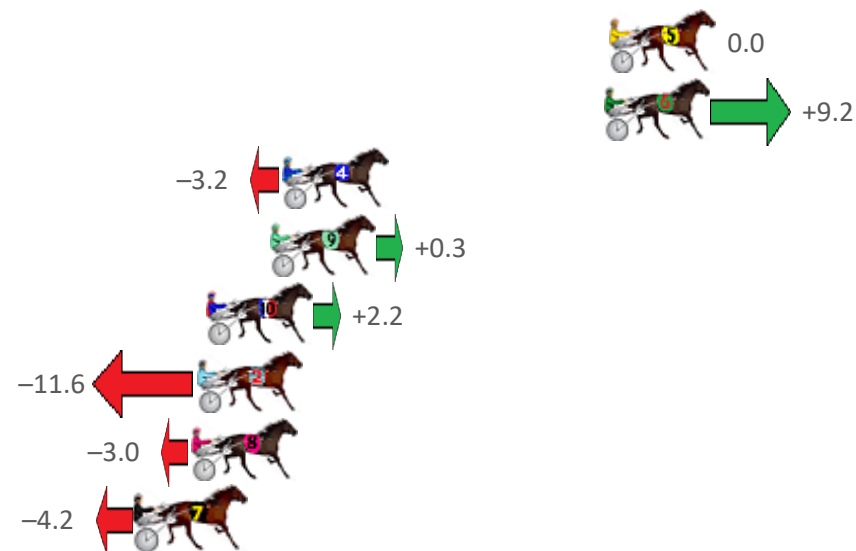

Albion Park Race 7 Distance 1660m

Tuesday, 8 February 2022

Gross Time: 1:56.20 MileRate: 1:52.60 LeadTime: 3.40s First Qtr: 27.50s Second Qtr: 28.00s Third Qtr: 28.00s Fourth Qtr: 29.30s

No Horse	Plc	Margin	Time	800Time (W)	400 Time (W)
5 SLIP THE HUNDY	1	0.0m	1:56.20	57.30s (0)	29.30s (0)
6 ITS MR CLOONEY	2	0.2m	1:56.22	56.64s (0)	28.43s (1)
4 FLO RYDA	3	13.0m	1:57.20	57.53s (1)	29.04s (1)
9 JUST JOSHIN	4	13.5m	1:57.24	57.28s (1)	28.74s (1)
10 OHOKA JIMMY	5	16.0m	1:57.43	57.14s (1)	28.89s (3)
2 SHADOW MINISTER	6	16.4m	1:57.46	58.13s (0)	29.80s (0)
8 ALL WHITEY THEN	7	16.6m	1:57.48	57.51s (0)	29.30s (0)
7 TEARAWAY DIAMOND	8	18.8m	1:57.64	57.60s (2)	29.20s (2)

Finish Position and metres gained from 800m

Sectionals
Powered
by

Home of Australian Harness Sectionals

PJ Harness Analyser

Daily Raw Data directly to your inbox

All Victorian Racing added as of 17 January 2022

www.pjdata.com.au admin@pjdata.com.au www.facebook.com/PJHarnessRacing

The Racing Queensland Board (trading as Racing Queensland) and provider are not responsible for the completeness or accuracy of any of the information contained herein, and makes no representations about its suitability for any purpose.