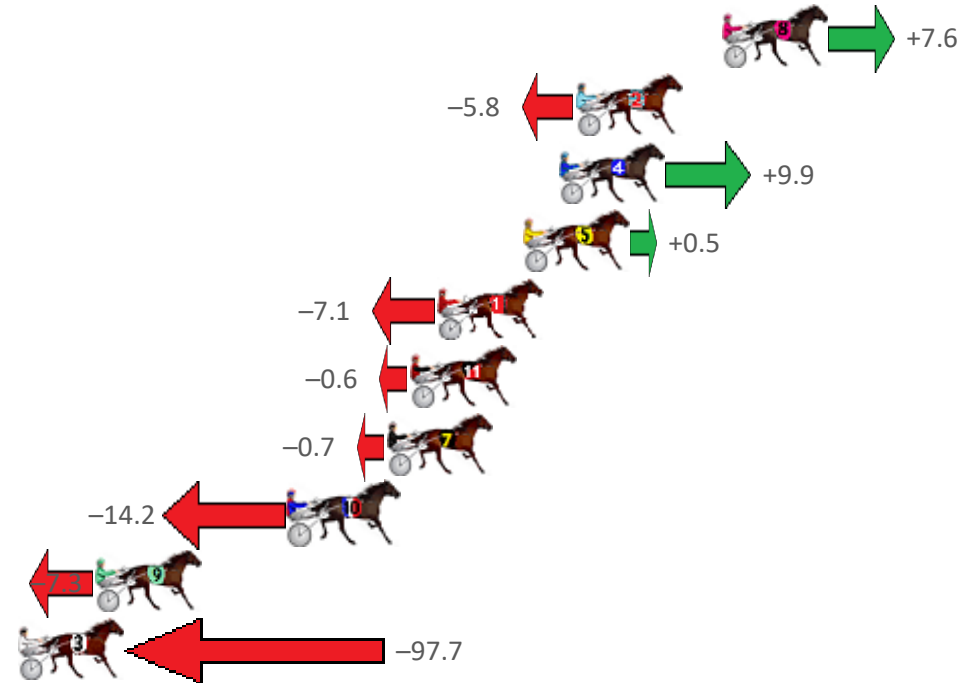

Albion Park Race 1 Distance 2138m

Tuesday, 8 February 2022

Gross Time: 2:46.00 MileRate: 2:02.10 LeadTime: 44.20s First Qtr: 32.60s Second Qtr: 29.30s Third Qtr: 30.70s Fourth Qtr: 29.20s

No	Horse	Plc	Margin	Time	800Time (W)	400 Time (W)
8	MELPARK MAGIC	1	0.0m	2:46.00	59.33s (1)	28.62s (1)
2	MAJESTIC SPEED	2	5.8m	2:46.44	60.33s (0)	29.62s (0)
4	FATHER CHRISTMAS	3	6.5m	2:46.50	59.16s (1)	28.58s (2)
5	AURORA	4	7.9m	2:46.61	59.86s (0)	29.18s (0)
1	SHEZA CHANCE	5	11.3m	2:46.87	60.43s (0)	29.73s (0)
11	JANSSON	6	12.4m	2:46.95	59.94s (1)	29.21s (1)
7	THE REAPER	7	13.3m	2:47.02	59.95s (0)	29.28s (0)
10	CARNERA	8	17.2m	2:47.32	60.96s (1)	30.20s (1)
9	DOWN UNDER RORS	9	24.9m	2:47.91	60.44s (0)	29.67s (1)
3	MARLEY NOVA	10	177.7m	2:59.61	67.17s (0)	36.29s (0)

Finish Position and metres gained from 800m

Sectionals
Powered
by

Home of Australian Harness Sectionals

PJ Harness Analyser

Daily Raw Data directly to your inbox

All Victorian Racing added as of 17 January 2022

www.pjdata.com.au

admin@pjdata.com.au

www.facebook.com/PJHarnessRacing

The Racing Queensland Board (trading as Racing Queensland) and provider are not responsible for the completeness or accuracy of any of the information contained herein, and makes no representations about its suitability for any purpose.