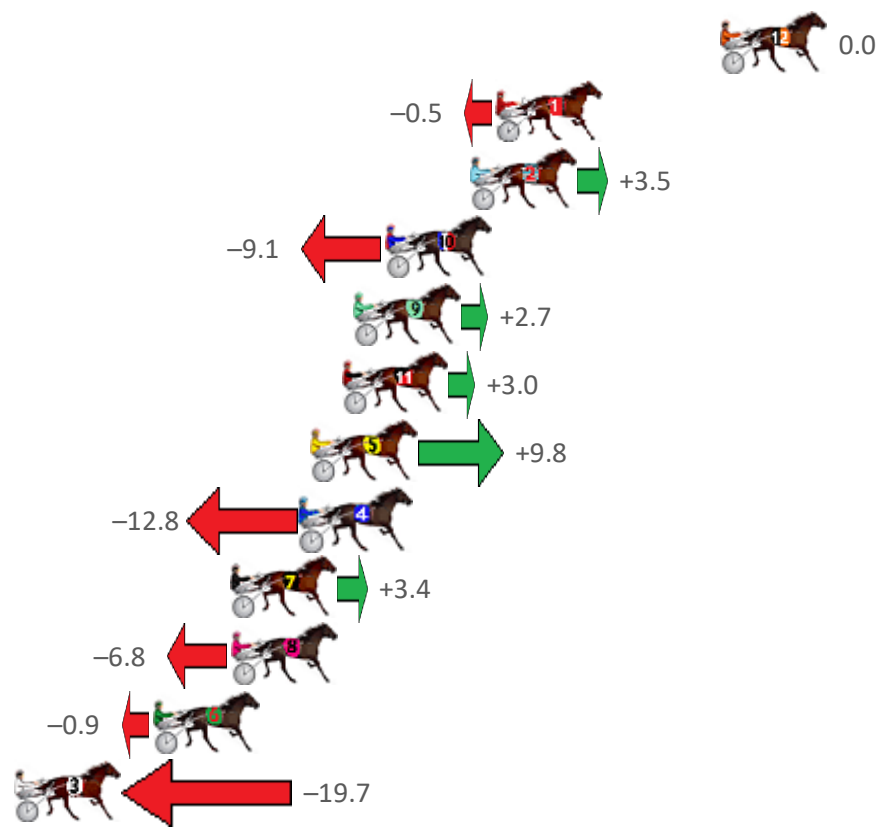

Albion Park Race 5 Distance 2138m

Saturday, 12 February 2022

Gross Time: 2:36.70 MileRate: 1:57.90 LeadTime: 38.60s First Qtr: 30.70s Second Qtr: 29.60s Third Qtr: 28.80s Fourth Qtr: 29.00s

NoHorse	Plc	Margin	Time	800Time (W)	400 Time (W)
12 STRONG RESPONSE	1	0.0m	2:36.70	57.80s (0)	29.00s (0)
1 PEBBLE SANDS	2	8.9m	2:37.38	57.84s (0)	28.95s (0)
2 BETTATHANIDEAL	3	9.9m	2:37.45	57.55s (1)	28.96s (1)
10 THE GENERAL	4	13.3m	2:37.71	58.45s (0)	29.63s (0)
9 TRACER BULLET	5	14.5m	2:37.80	57.61s (0)	28.95s (1)
11 OVERTHEMOON	6	15.0m	2:37.84	57.58s (1)	29.32s (3)
5 BARKWAY ARNOLD	7	16.2m	2:37.93	57.10s (0)	28.73s (1)
4 LIFE OF BRIAN	8	16.6m	2:37.96	58.72s (1)	30.04s (1)
7 OMINOUS WARNING	9	19.4m	2:38.18	57.56s (1)	29.33s (2)
8 PHILANDERING CHEF	10	19.4m	2:38.18	58.29s (0)	29.35s (0)
6 ALL WHITEY THEN	11	22.5m	2:38.41	57.86s (0)	29.11s (0)
3 BRACKEN KNIGHT	12	28.5m	2:38.87	59.22s (1)	30.58s (2)

Finish Position and metres gained from 800m

Sectionals
Powered
by

Home of Australian Harness Sectionals
PJ Harness Analyser Daily Raw Data directly to your inbox

All Victorian Racing added as of 17 January 2022

www.pjdata.com.au admin@pjdata.com.au www.facebook.com/PJHarnessRacing

The Racing Queensland Board (trading as Racing Queensland) and provider are not responsible for the completeness or accuracy of any of the information contained herein, and makes no representations about its suitability for any purpose.