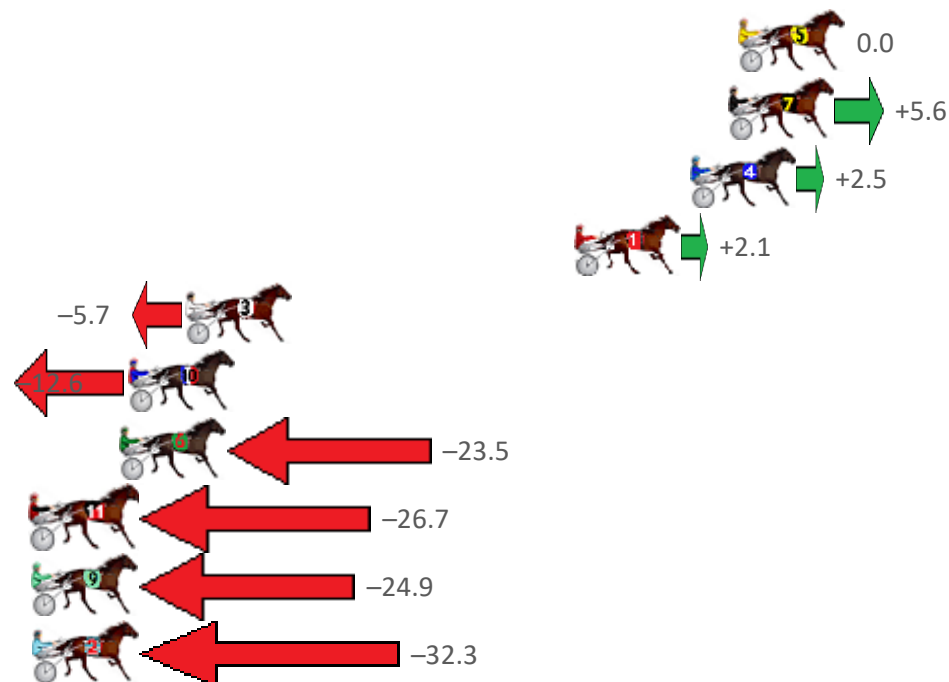

Albion Park Race 4 Distance 2138m

Saturday, 12 February 2022

Gross Time: 2:33.30 MileRate: 1:55.40 LeadTime: 36.90s First Qtr: 30.30s Second Qtr: 30.20s Third Qtr: 27.30s Fourth Qtr: 28.60s

NoHorse	Plc	Margin	Time	800Time (W)	400 Time (W)
5 SOHO SINATRA	1	0.0m	2:33.30	55.90s (0)	28.13s (0)
7 BIG WHEELS	2	0.4m	2:33.33	55.51s (2)	28.63s (0)
4 CALL ME KEITH	3	1.9m	2:33.44	55.73s (0)	27.97s (0)
1 LADY AVANA	4	6.5m	2:33.79	55.75s (0)	28.02s (2)
3 SO BOBS YOUR UNCLE	5	21.9m	2:34.94	56.30s (1)	28.48s (2)
10 AIR TIME	6	24.2m	2:35.12	56.78s (1)	28.94s (2)
6 THREE IN HEAVEN	7	24.5m	2:35.14	57.53s (1)	29.60s (1)
11 HEMSWORTH	8	37.7m	2:36.13	57.76s (2)	30.57s (2)
9 BRYDON EARL	9	38.1m	2:36.16	57.63s (0)	29.70s (0)
2 OBI ONE	10	38.7m	2:36.21	58.14s (1)	29.53s (1)

Finish Position and metres gained from 800m

Sectionals
Powered
by

Home of Australian Harness Sectionals
PJ Harness Analyser Daily Raw Data directly to your inbox

All Victorian Racing added as of 17 January 2022

www.pjdata.com.au admin@pjdata.com.au www.facebook.com/PJHarnessRacing

The Racing Queensland Board (trading as Racing Queensland) and provider are not responsible for the completeness or accuracy of any of the information contained herein, and makes no representations about its suitability for any purpose.