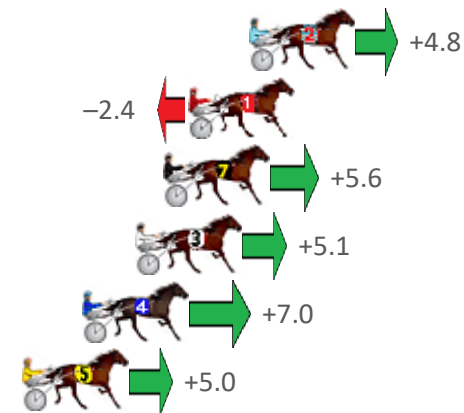

Albion Park Race 9 Distance 2138m

Saturday, 12 February 2022

Gross Time: 2:34.50 MileRate: 1:56.30 LeadTime: 38.80s First Qtr: 30.90s Second Qtr: 30.30s Third Qtr: 26.60s Fourth Qtr: 27.90s

NoHorse	Plc	Margin	Time	800Time (W)	400 Time (W)
2 MISTERFREEZE	1	0.0m	2:34.50	54.17s (0)	27.53s (0)
1 L L COOL J	2	2.4m	2:34.68	54.66s (0)	28.07s (0)
7 SPEECH IS SILVER	3	3.4m	2:34.75	54.12s (1)	27.89s (1)
3 WILL THE WIZARD	4	4.5m	2:34.83	54.15s (0)	27.55s (0)
4 IDEAL WORLD	5	6.6m	2:34.98	54.03s (1)	27.75s (1)
5 ROCK WITH SAM	6	9.0m	2:35.16	54.16s (0)	27.53s (0)

Finish Position and metres gained from 800m

Sectionals
Powered
by

Home of Australian Harness Sectionals

PJ Harness Analyser

Daily Raw Data directly to your inbox

All Victorian Racing added as of 17 January 2022

www.pjdata.com.au admin@pjdata.com.au www.facebook.com/PJHarnessRacing

The Racing Queensland Board (trading as Racing Queensland) and provider are not responsible for the completeness or accuracy of any of the information contained herein, and makes no representations about its suitability for any purpose.