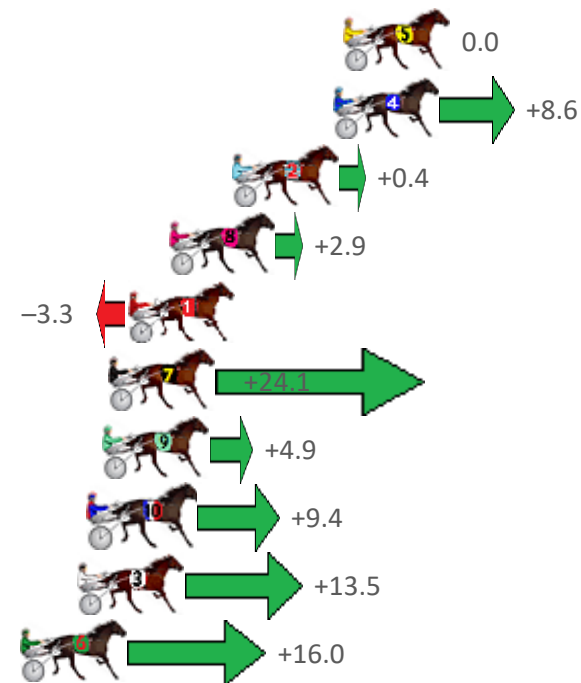

Albion Park Race 7 Distance 1660m

Saturday, 12 February 2022

Gross Time: 1:58.30 MileRate: 1:54.70 LeadTime: 3.50s First Qtr: 27.40s Second Qtr: 30.30s Third Qtr: 27.80s Fourth Qtr: 29.30s

NoHorse	Plc	Margin	Time	800Time (W)	400 Time (W)
5 BLUE IVY	1	0.0m	1:58.30	57.10s (0)	29.30s (0)
4 HAMMERTIME HARLEY	2	0.4m	1:58.33	56.49s (1)	28.73s (1)
2 TINGE OF FEAR	3	4.4m	1:58.64	57.07s (1)	29.39s (1)
8 GOALKICKER	4	6.9m	1:58.83	56.89s (0)	28.86s (0)
1 HEAVENLY WISDOM	5	8.5m	1:58.95	57.33s (0)	29.28s (0)
7 MOLLIESMARYELLE	6	9.3m	1:59.01	55.39s (1)	28.62s (1)
9 PRINCESS CHILLA	7	9.5m	1:59.03	56.75s (1)	29.03s (1)
10 ROSIE ROCKS	8	10.0m	1:59.07	56.43s (1)	29.58s (2)
3 SHEZ GOT BLING	9	10.5m	1:59.11	56.14s (1)	29.21s (2)
6 GET READY TO ROCK	10	12.8m	1:59.28	55.96s (1)	28.98s (2)

Finish Position and metres gained from 800m

Sectionals
Powered
by

Home of Australian Harness Sectionals

PJ Harness Analyser

Daily Raw Data directly to your inbox

All Victorian Racing added as of 17 January 2022

www.pjdata.com.au admin@pjdata.com.au www.facebook.com/PJHarnessRacing

The Racing Queensland Board (trading as Racing Queensland) and provider are not responsible for the completeness or accuracy of any of the information contained herein, and makes no representations about its suitability for any purpose.