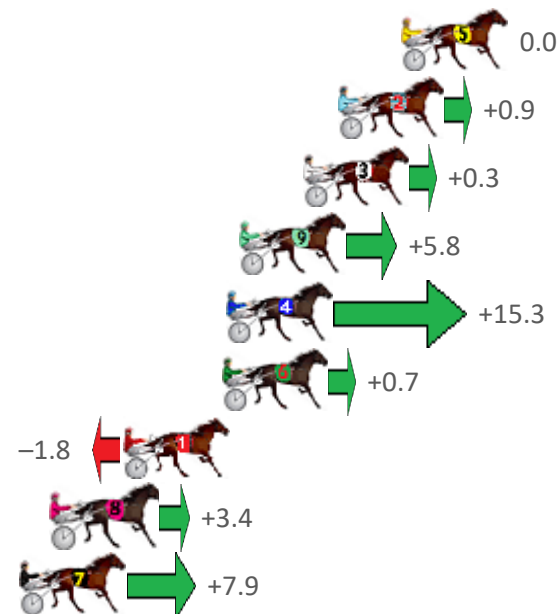

Albion Park Race 8 Distance 1660m

Saturday, 12 February 2022

Gross Time: 2:00.90 MileRate: 1:57.20 LeadTime: 3.50s First Qtr: 28.90s Second Qtr: 32.40s Third Qtr: 27.80s Fourth Qtr: 28.30s

NoHorse	Plc	Margin	Time	800Time (W)	400 Time (W)
5 ROCKS OR DIAMONDS	1	0.0m	2:00.90	56.10s (0)	28.30s (0)
2 DOCTA FEELGOOD	2	2.5m	2:01.09	56.04s (1)	28.34s (1)
3 WHICH HUNT	3	3.9m	2:01.19	56.08s (0)	28.26s (0)
9 LEFT A TERROR	4	6.4m	2:01.38	55.70s (1)	27.99s (1)
4 CHEESANDKISSES	5	6.9m	2:01.41	55.03s (1)	27.65s (1)
6 LIFES BLACK	6	7.1m	2:01.43	56.05s (1)	28.35s (1)
1 CALL ME TRISH	7	11.0m	2:01.72	56.23s (0)	28.36s (0)
8 MAJOR GENERALJUJON	8	13.8m	2:01.93	55.86s (1)	28.78s (2)
7 CHAMONIX	9	15.1m	2:02.02	55.55s (2)	28.55s (2)

Finish Position and metres gained from 800m

Sectionals
Powered
by

Home of Australian Harness Sectionals

PJ Harness Analyser

Daily Raw Data directly to your inbox

All Victorian Racing added as of 17 January 2022

www.pjdata.com.au admin@pjdata.com.au www.facebook.com/PJHarnessRacing

The Racing Queensland Board (trading as Racing Queensland) and provider are not responsible for the completeness or accuracy of any of the information contained herein, and makes no representations about its suitability for any purpose.