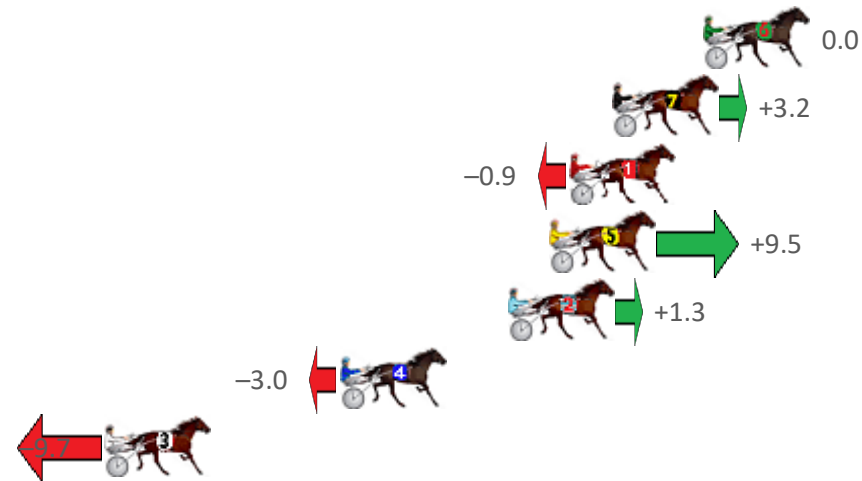

Albion Park Race 10 Distance 2138m

Saturday, 12 February 2022

Gross Time: 2:40.80 MileRate: 2:01.00 LeadTime: 39.40s First Qtr: 31.70s Second Qtr: 31.60s Third Qtr: 29.60s Fourth Qtr: 28.50s

NoHorse	Plc	Margin	Time	800Time (W)	400 Time (W)
6 SIR FAHRENHEIT	1	0.0m	2:40.80	58.10s (0)	28.50s (0)
7 GARLAND GREENE	2	3.6m	2:41.07	57.87s (1)	28.41s (1)
1 JUSTABITNOISY	3	5.3m	2:41.20	58.16s (0)	28.55s (0)
5 DOUG	4	6.1m	2:41.26	57.41s (1)	27.98s (1)
2 STRESS FACTOR	5	7.7m	2:41.38	58.01s (0)	28.39s (0)
4 MORE SHADES OF GOL	6	14.4m	2:41.88	58.32s (1)	28.87s (1)
3 KINGDOM COME	7	23.7m	2:42.57	58.80s (0)	29.16s (0)

Finish Position and metres gained from 800m

Sectionals
Powered
by

Home of Australian Harness Sectionals
PJ Harness Analyser Daily Raw Data directly to your inbox

NEW All Victorian Racing added as of 17 January 2022

www.pjdata.com.au admin@pjdata.com.au www.facebook.com/PJHarnessRacing

The Racing Queensland Board (trading as Racing Queensland) and provider are not responsible for the completeness or accuracy of any of the information contained herein, and makes no representations about its suitability for any purpose.