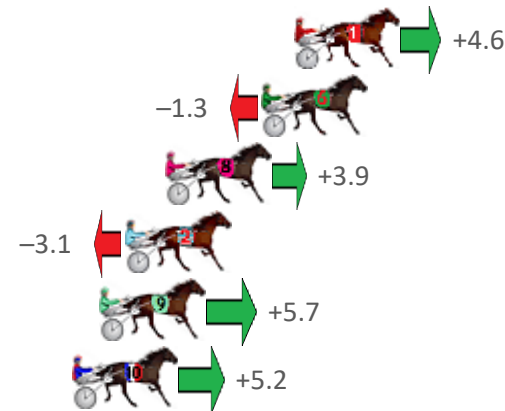

Albion Park Race 1 Distance 1660m

Saturday, 12 February 2022

Gross Time: 1:56.20 MileRate: 1:52.60 LeadTime: 3.50s First Qtr: 27.20s Second Qtr: 28.70s Third Qtr: 27.70s Fourth Qtr: 29.10s

NoHorse	Plc	Margin	Time	800Time (W)	400 Time (W)
1 OHOKA CHOPPER	1	0.0m	1:56.20	56.48s (0)	28.78s (0)
6 SCOOB OPERATOR	2	1.3m	1:56.30	56.89s (0)	29.19s (0)
8 SAM IS PERFECTION	3	5.1m	1:56.59	56.52s (0)	28.83s (0)
2 ROCKNROLL ICON	4	6.7m	1:56.71	57.02s (1)	29.24s (1)
9 MAJOR FERNCO	5	7.7m	1:56.79	56.40s (1)	29.03s (2)
10 COMMODORE JUJON	6	8.8m	1:56.87	56.43s (0)	28.75s (0)
4 PARAVANI	7	21.8m	1:57.86	57.73s (1)	30.01s (1)

Finish Position and metres gained from 800m

Sectionals
Powered
by

Home of Australian Harness Sectionals

PJ Harness Analyser

Daily Raw Data directly to your inbox

All Victorian Racing added as of 17 January 2022

www.pjdata.com.au admin@pjdata.com.au www.facebook.com/PJHarnessRacing

The Racing Queensland Board (trading as Racing Queensland) and provider are not responsible for the completeness or accuracy of any of the information contained herein, and makes no representations about its suitability for any purpose.