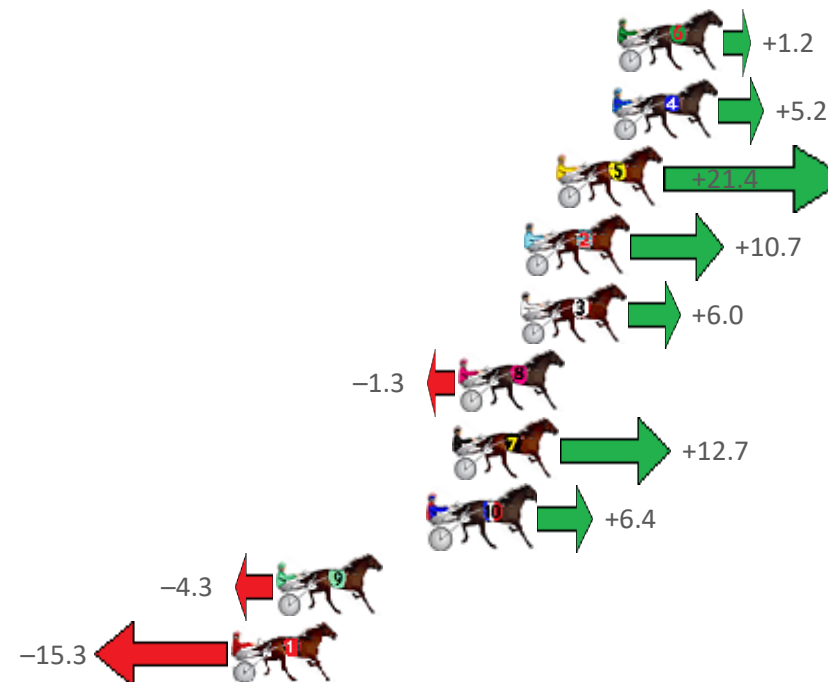

Albion Park Race 6 Distance 1660m

Saturday, 12 February 2022

Gross Time: 1:58.80 MileRate: 1:55.20 LeadTime: 3.60s First Qtr: 28.00s Second Qtr: 29.60s Third Qtr: 28.40s Fourth Qtr: 29.20s

NoHorse	Plc	Margin	Time	800Time (W)	400 Time (W)
6 BITCOIN	1	0.0m	1:58.80	57.51s (1)	29.16s (1)
4 IM COMPLIANT	2	0.2m	1:58.82	57.23s (1)	28.82s (1)
5 LETTERKENNY BOY	3	2.4m	1:58.98	56.07s (1)	28.13s (2)
2 BLISSFULL LILLY	4	3.7m	1:59.08	56.83s (1)	28.54s (2)
3 SHES KOALA TEE	5	3.8m	1:59.09	57.17s (1)	28.74s (1)
8 EXPLICIT CASTLE	6	6.3m	1:59.28	57.69s (0)	29.32s (0)
7 CAPTAINS PICK	7	6.5m	1:59.30	56.69s (1)	28.48s (1)
10 B MAC C	8	7.4m	1:59.37	57.14s (0)	28.79s (0)
9 BLUE MOON RISING	9	13.5m	1:59.83	57.91s (0)	29.54s (0)
1 AMERICAN FLYER	10	15.3m	1:59.97	58.70s (0)	30.31s (0)

Finish Position and metres gained from 800m

Sectionals
Powered
by

Home of Australian Harness Sectionals
PJ Harness Analyser Daily Raw Data directly to your inbox

All Victorian Racing added as of 17 January 2022

www.pjdata.com.au admin@pjdata.com.au www.facebook.com/PJHarnessRacing

The Racing Queensland Board (trading as Racing Queensland) and provider are not responsible for the completeness or accuracy of any of the information contained herein, and makes no representations about its suitability for any purpose.