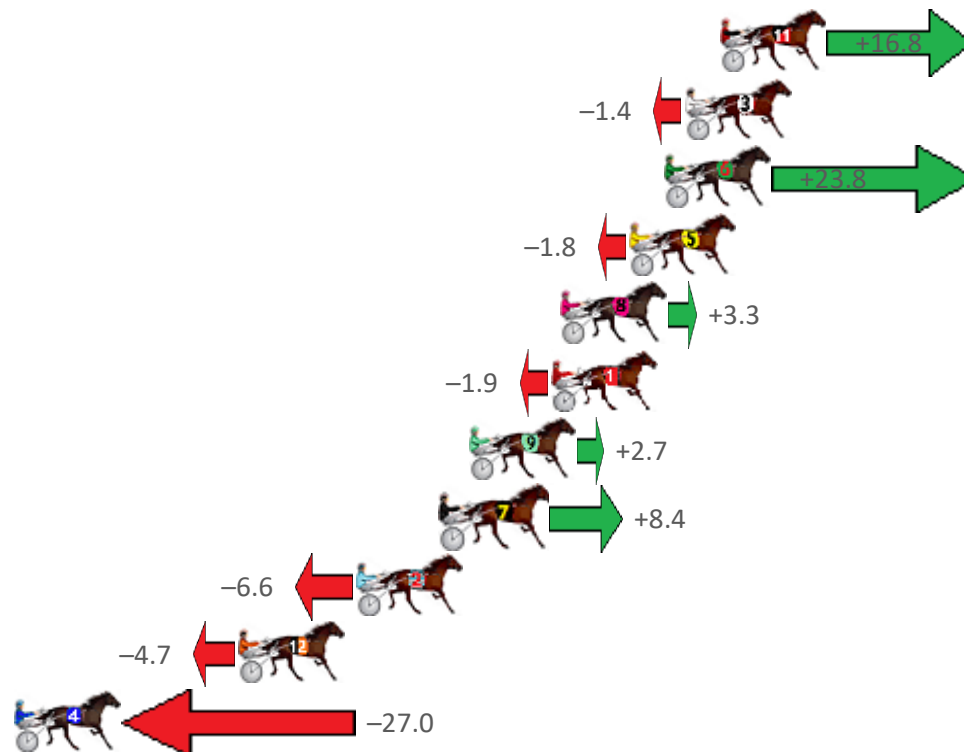

Albion Park Race 2 Distance 2138m

Saturday, 12 February 2022

Gross Time: 2:32.90 MileRate: 1:55.10 LeadTime: 36.90s First Qtr: 29.50s Second Qtr: 29.00s Third Qtr: 27.80s Fourth Qtr: 29.70s

NoHorse	Plc	Margin	Time	800Time (W)	400 Time (W)
11 PACIFIC DRUMS	1	0.0m	2:32.90	56.30s (1)	28.92s (2)
3 ROCK BOTTOM	2	1.4m	2:33.01	57.60s (0)	29.80s (0)
6 BEAU CISHLOM	3	2.2m	2:33.07	55.80s (1)	28.75s (2)
5 IT AINT THE MONEY	4	3.6m	2:33.18	57.63s (1)	29.80s (1)
8 HERBS HERO	5	6.3m	2:33.39	57.26s (0)	29.43s (0)
1 OUR BONDI BEACH	6	6.7m	2:33.42	57.64s (0)	29.78s (0)
9 TULHURST ACE	7	9.9m	2:33.67	57.31s (1)	29.97s (2)
7 JONAH JONES	8	11.0m	2:33.76	56.90s (0)	29.07s (0)
2 MAJORDOIT	9	14.4m	2:34.02	57.97s (1)	30.05s (1)
12 DREAM TO SHARE	10	19.1m	2:34.39	57.84s (0)	30.02s (0)
4 BIRDY MACH	11	48.6m	2:36.68	59.43s (1)	31.80s (1)

Finish Position and metres gained from 800m

Sectionals
Powered
by

Home of Australian Harness Sectionals

PJ Harness Analyser

Daily Raw Data directly to your inbox

All Victorian Racing added as of 17 January 2022

www.pjdata.com.au

admin@pjdata.com.au

www.facebook.com/PJHarnessRacing

The Racing Queensland Board (trading as Racing Queensland) and provider are not responsible for the completeness or accuracy of any of the information contained herein, and makes no representations about its suitability for any purpose.