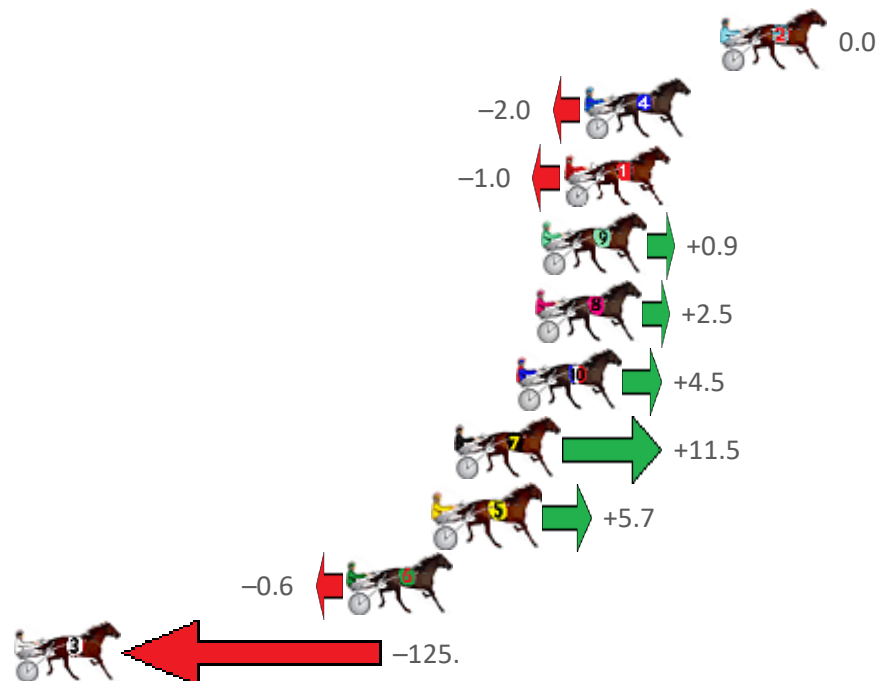

Albion Park Race 3 Distance 1660m

Saturday, 12 February 2022

Gross Time: 1:59.40 MileRate: 1:55.80 LeadTime: 3.50s First Qtr: 28.20s Second Qtr: 31.90s Third Qtr: 27.80s Fourth Qtr: 28.00s

NoHorse	Plc	Margin	Time	800Time (W)	400 Time (W)
2 FOND MEMORIES	1	0.0m	1:59.40	55.80s (0)	28.00s (0)
4 THE ANNOUNCER	2	5.4m	1:59.80	55.94s (1)	28.22s (1)
1 SUNNY RICE	3	6.2m	1:59.86	55.87s (0)	28.00s (0)
9 REGULUS	4	7.1m	1:59.92	55.74s (1)	28.05s (1)
8 GOLIGHTLY	5	7.3m	1:59.94	55.63s (0)	27.74s (0)
10 CHASING THE WIND	6	8.1m	1:60.00	55.49s (1)	27.81s (1)
7 THE ROCKNROLL KING	7	10.5m	2:00.17	55.00s (1)	27.37s (1)
5 SQUARE DEALER	8	11.3m	2:00.23	55.40s (1)	27.74s (1)
6 COREY WILLIAM	9	14.8m	2:00.49	55.84s (0)	27.90s (0)
3 MISDEMEANOR	10	275.2m	2:19.66	64.48s (0)	30.45s (0)

Finish Position and metres gained from 800m

Sectionals
Powered
by

Home of Australian Harness Sectionals
PJ Harness Analyser Daily Raw Data directly to your inbox

All Victorian Racing added as of 17 January 2022

www.pjdata.com.au admin@pjdata.com.au www.facebook.com/PJHarnessRacing

The Racing Queensland Board (trading as Racing Queensland) and provider are not responsible for the completeness or accuracy of any of the information contained herein, and makes no representations about its suitability for any purpose.