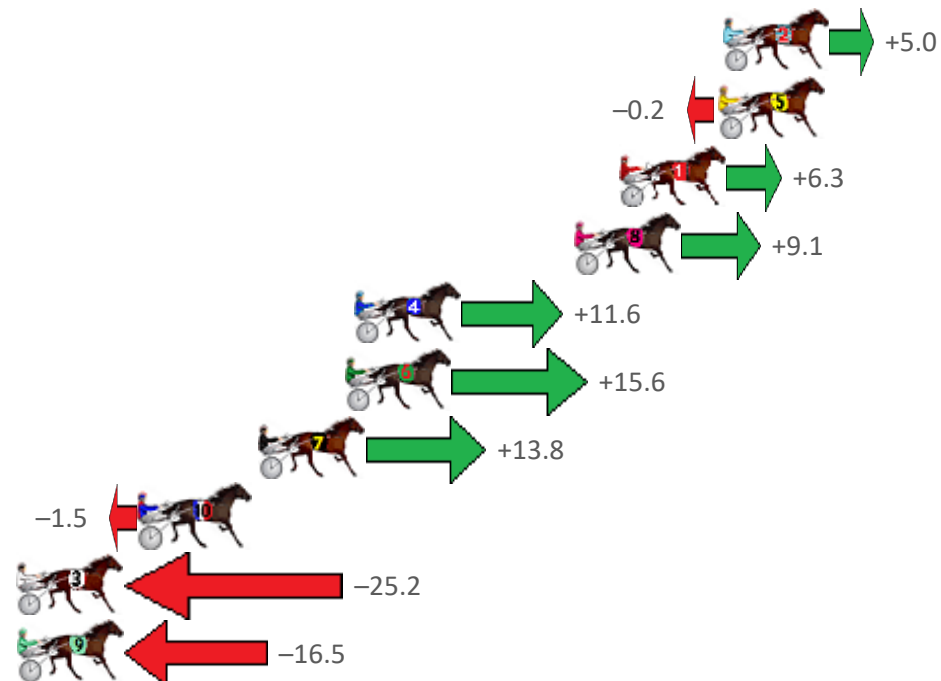

Albion Park Race 5 Distance 1660m

Tuesday, 22 February 2022

Gross Time: 1:59.80 MileRate: 1:56.10 LeadTime: 3.40s First Qtr: 26.90s Second Qtr: 30.60s Third Qtr: 28.70s Fourth Qtr: 30.20s

NoHorse	Plc	Margin	Time	800Time (W)	400 Time (W)
2 CATCH PHRASE	1	0.0m	1:59.80	58.53s (0)	29.79s (0)
5 GOLDEN SAND	2	0.2m	1:59.82	58.91s (0)	30.22s (0)
1 LOVIN MISS DIXIE	3	4.1m	2:00.12	58.44s (0)	29.74s (0)
8 CHRISTIAN SHANNON	4	5.9m	2:00.27	58.23s (0)	29.52s (0)
4 CALVERT HOT SHOT	5	14.6m	2:00.95	58.05s (1)	29.39s (2)
6 WILLIEWA LIGHTNING	6	15.0m	2:00.99	57.76s (1)	29.09s (2)
7 ALI DOWNUNDER	7	18.4m	2:01.26	57.89s (0)	29.88s (0)
10 JIGAMAROO	8	23.1m	2:01.63	59.01s (1)	30.34s (2)
3 SLIDE TO UNLOCK	9	33.6m	2:02.46	60.74s (1)	31.31s (1)
9 TRACER BULLET	10	33.7m	2:02.46	60.11s (1)	30.93s (1)

Finish Position and metres gained from 800m

Sectionals
Powered
by

Home of Australian Harness Sectionals

PJ Harness Analyser

Daily Raw Data directly to your inbox

All Victorian Racing added as of 17 January 2022

www.pjdata.com.au

admin@pjdata.com.au

www.facebook.com/PJHarnessRacing