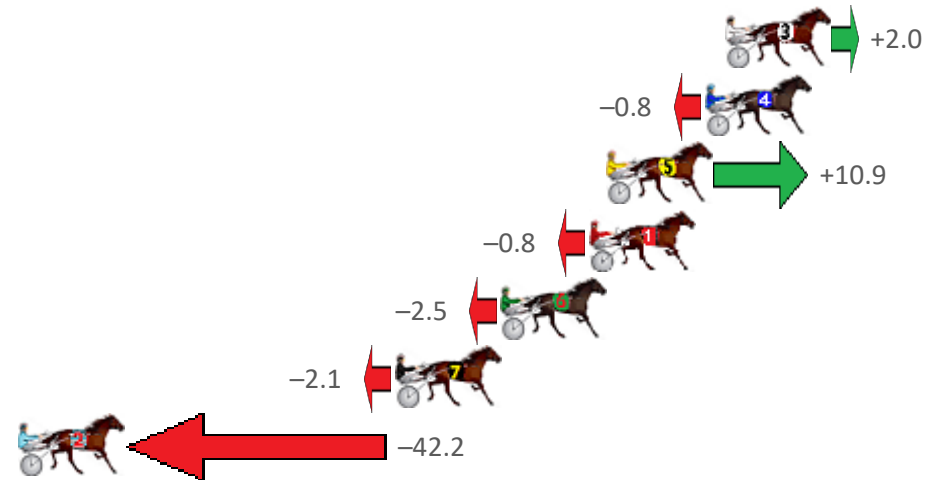

Albion Park Race 3 Distance 2138m

Tuesday, 22 February 2022

Gross Time: 2:34.60 MileRate: 1:56.40 LeadTime: 37.70s First Qtr: 31.30s Second Qtr: 29.40s Third Qtr: 27.20s Fourth Qtr: 29.00s

NoHorse	Plc	Margin	Time	800Time (W)	400 Time (W)
3 MISTERY ROAD	1	0.0m	2:34.60	56.06s (1)	28.74s (1)
4 JACCKA WALLY	2	0.8m	2:34.66	56.26s (0)	29.06s (0)
5 AWAYWEGO	3	4.7m	2:34.96	55.44s (1)	28.01s (1)
1 DATALDO	4	5.4m	2:35.01	56.26s (0)	28.94s (0)
6 MAGICAL MAYA	5	8.9m	2:35.28	56.37s (1)	28.96s (1)
7 TORQUE TOTHE MUSIC	6	13.1m	2:35.60	56.35s (1)	28.94s (1)
2 FIRE EYES	7	51.4m	2:38.51	59.15s (0)	31.52s (0)

Finish Position and metres gained from 800m

Sectionals
Powered
by

Home of Australian Harness Sectionals
PJ Harness Analyser Daily Raw Data directly to your inbox

NEW All Victorian Racing added as of 17 January 2022
www.pjdata.com.au admin@pjdata.com.au www.facebook.com/PJHarnessRacing

The Racing Queensland Board (trading as Racing Queensland) and provider are not responsible for the completeness or accuracy of any of the information contained herein, and makes no representations about its suitability for any purpose.