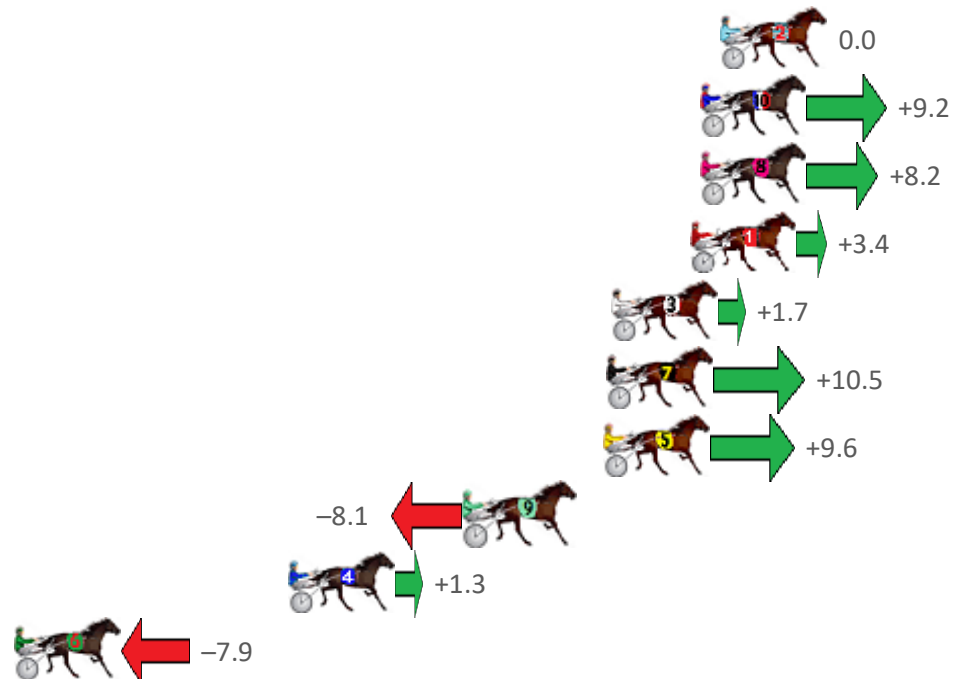

Albion Park Race 4 Distance 1660m

Tuesday, 22 February 2022

Gross Time: 2:01.40 MileRate: 1:57.70 LeadTime: 3.50s First Qtr: 28.70s Second Qtr: 30.40s Third Qtr: 29.10s Fourth Qtr: 29.70s

NoHorse	Plc	Margin	Time	800Time (W)	400 Time (W)
2 MAYWYN TROUBADOU	1	0.0m	2:01.40	58.80s (0)	29.70s (0)
10 AYE AYE CAPTAIN	2	0.8m	2:01.46	58.13s (1)	28.86s (1)
8 DANGERZONE	3	0.8m	2:01.46	58.20s (0)	29.08s (0)
1 GLITTER STRIP	4	1.2m	2:01.49	58.55s (0)	29.43s (0)
3 MAGICOL IDEAL	5	4.3m	2:01.73	58.68s (1)	29.46s (1)
7 SUGARKANE	6	4.5m	2:01.75	58.03s (0)	29.00s (0)
5 LANCELOT BROMAC	7	4.6m	2:01.76	58.10s (1)	28.81s (1)
9 MI FURIOSO TORO	8	10.1m	2:02.19	59.39s (1)	30.21s (1)
4 HEAVENLY WISDOM	9	17.1m	2:02.73	58.70s (1)	29.97s (3)
6 DANCE IN THE SUN	10	29.3m	2:03.68	59.38s (2)	31.15s (2)

Finish Position and metres gained from 800m

Sectionals
Powered
by

Home of Australian Harness Sectionals

PJ Harness Analyser

Daily Raw Data directly to your inbox

All Victorian Racing added as of 17 January 2022

www.pjdata.com.au

admin@pjdata.com.au

www.facebook.com/PJHarnessRacing

The Racing Queensland Board (trading as Racing Queensland) and provider are not responsible for the completeness or accuracy of any of the information contained herein, and makes no representations about its suitability for any purpose.