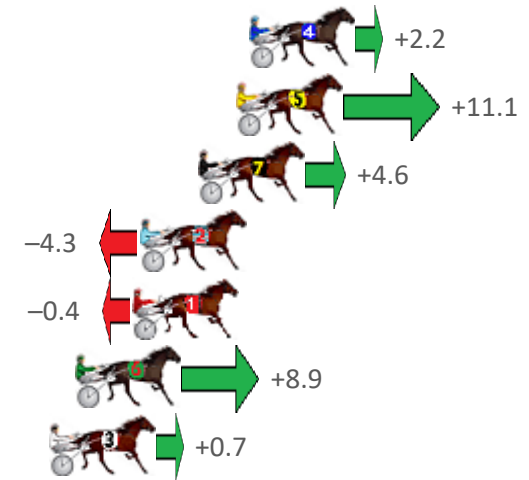

Albion Park Race 2 Distance 1660m

Tuesday, 22 February 2022

Gross Time: 2:01.60 MileRate: 1:57.90 LeadTime: 3.50s First Qtr: 27.10s Second Qtr: 32.90s Third Qtr: 29.00s Fourth Qtr: 29.10s

NoHorse	Plc	Margin	Time	800Time (W)	400 Time (W)
4 BEACH MAGIC	1	0.0m	2:01.60	57.94s (1)	29.09s (1)
5 JUDGE JUJON	2	0.5m	2:01.64	57.30s (1)	28.35s (1)
7 MAYWYN MACDUFF	3	2.0m	2:01.75	57.77s (1)	28.85s (1)
2 MY ULTIMATE VICTOR	4	4.3m	2:01.93	58.41s (0)	29.41s (0)
1 VERY TEMPTING	5	4.6m	2:01.95	58.13s (0)	29.04s (0)
6 BORDERLINE	6	6.9m	2:02.13	57.46s (1)	28.47s (1)
3 KIMMIK	7	7.9m	2:02.20	58.05s (0)	28.90s (0)

Finish Position and metres gained from 800m

Sectionals
Powered
by

Home of Australian Harness Sectionals
PJ Harness Analyser Daily Raw Data directly to your inbox

NEW All Victorian Racing added as of 17 January 2022
www.pjdata.com.au admin@pjdata.com.au www.facebook.com/PJHarnessRacing

The Racing Queensland Board (trading as Racing Queensland) and provider are not responsible for the completeness or accuracy of any of the information contained herein, and makes no representations about its suitability for any purpose.