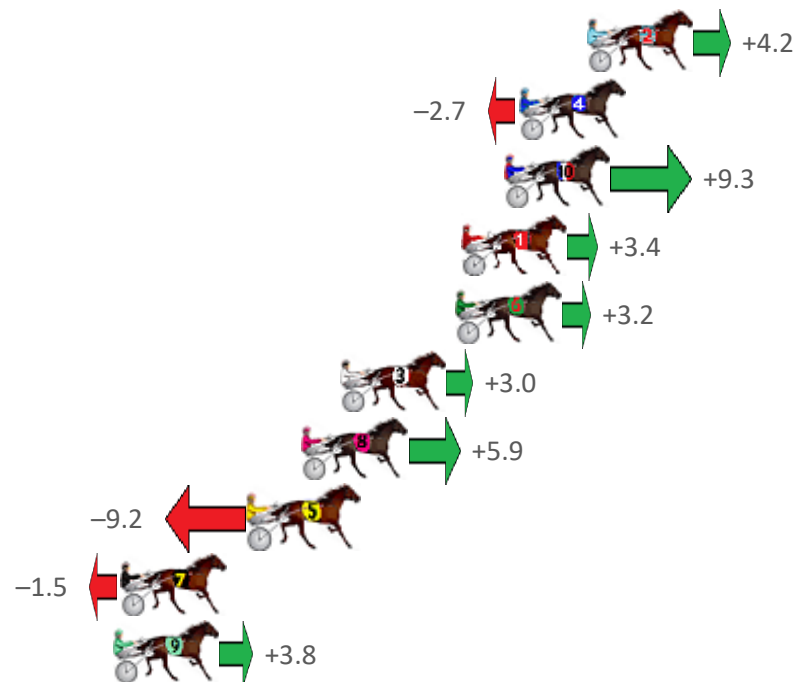

Albion Park Race 7 Distance 1660m

Tuesday, 22 February 2022

Gross Time: 2:00.10 MileRate: 1:56.40 LeadTime: 3.30s First Qtr: 27.80s Second Qtr: 30.90s Third Qtr: 28.80s Fourth Qtr: 29.30s

NoHorse	Plc	Margin	Time	800Time (W)	400 Time (W)
2 B MAC C	1	0.0m	2:00.10	57.80s (0)	28.99s (0)
4 LEFT A TERROR	2	2.7m	2:00.31	58.29s (0)	29.50s (0)
10 BITCOIN	3	3.3m	2:00.35	57.43s (1)	29.32s (3)
1 AMILLION PROMISES	4	5.0m	2:00.48	57.85s (0)	29.05s (0)
6 SO BOBS YOUR UNCLE	5	5.2m	2:00.50	57.87s (1)	29.23s (2)
3 BRACKEN KNIGHT	6	9.8m	2:00.85	57.88s (0)	29.07s (0)
8 THE HERVEY BAY	7	11.3m	2:00.97	57.67s (0)	29.34s (2)
5 KINGOFTHESTARS	8	13.4m	2:01.13	58.76s (1)	29.78s (1)
7 JASPER	9	18.5m	2:01.52	58.21s (1)	29.85s (3)
9 OUR MADIBA	10	18.8m	2:01.54	57.83s (0)	29.46s (1)

Finish Position and metres gained from 800m

Sectionals
Powered
by

Home of Australian Harness Sectionals
PJ Harness Analyser Daily Raw Data directly to your inbox

All Victorian Racing added as of 17 January 2022

www.pjdata.com.au admin@pjdata.com.au www.facebook.com/PJHarnessRacing

The Racing Queensland Board (trading as Racing Queensland) and provider are not responsible for the completeness or accuracy of any of the information contained herein, and makes no representations about its suitability for any purpose.