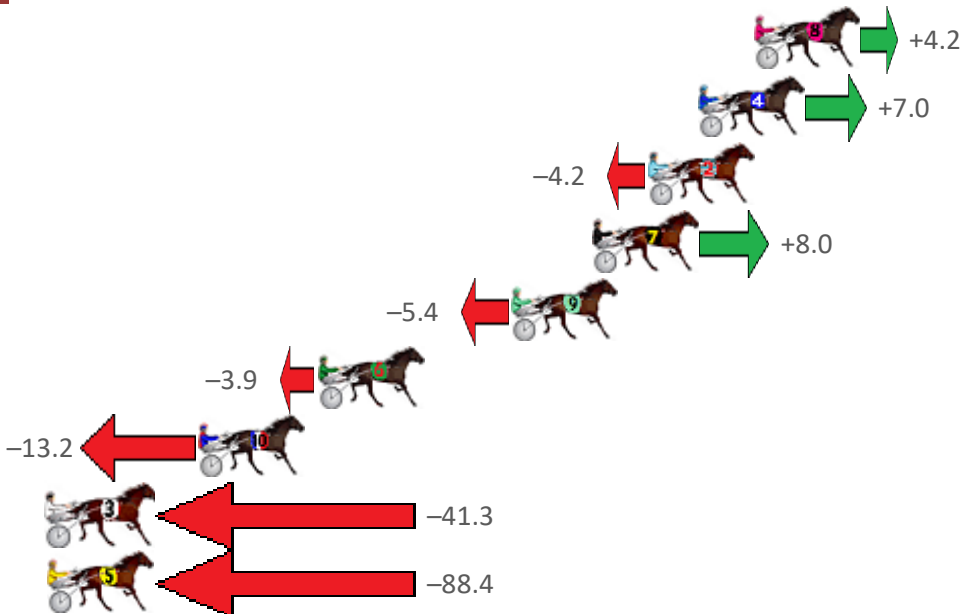

Albion Park Race 1 Distance 2138m

Tuesday, 22 February 2022

Gross Time: 2:46.50 MileRate: 2:03.00 LeadTime: 44.80s First Qtr: 29.90s Second Qtr: 32.30s Third Qtr: 29.90s Fourth Qtr: 29.60s

No	Horse	Plc	Margin	Time	800Time (W)	400 Time (W)
8	JANSSON	1	0.0m	2:46.50	59.19s (0)	29.29s (0)
4	KAPAI	2	2.2m	2:46.67	58.98s (0)	29.10s (0)
2	HATTIE	3	4.2m	2:46.83	59.81s (0)	29.91s (0)
7	DOWN UNDER RORS	4	6.4m	2:47.00	58.91s (0)	29.06s (0)
9	CARNERA	5	9.6m	2:47.24	59.90s (1)	30.03s (1)
6	IMA CALVERT ROSE	6	17.3m	2:47.84	59.79s (1)	29.96s (1)
10	KAR MANOR	7	22.0m	2:48.21	60.48s (1)	30.67s (2)
3	DON ABRASCO	8	60.1m	2:51.16	62.55s (1)	32.18s (0)
5	THE GOLDEN LION	9	158.4m	2:58.79	66.04s (0)	33.16s (0)

Finish Position and metres gained from 800m

Sectionals
Powered
by

Home of Australian Harness Sectionals

PJ Harness Analyser

Daily Raw Data directly to your inbox

All Victorian Racing added as of 17 January 2022

www.pjdata.com.au

admin@pjdata.com.au

www.facebook.com/PJHarnessRacing

The Racing Queensland Board (trading as Racing Queensland) and provider are not responsible for the completeness or accuracy of any of the information contained herein, and makes no representations about its suitability for any purpose.