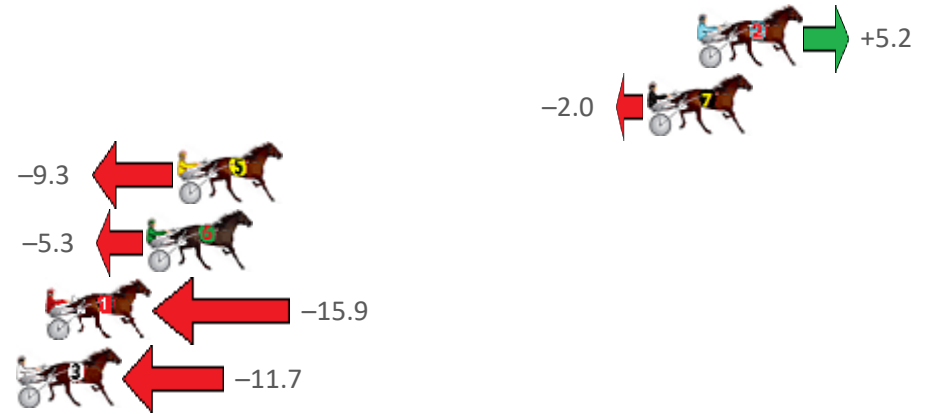

Redcliffe Race 6 Distance 1780m

Wednesday, 30 March 2022

Gross Time: 2:12.20 MileRate: 1:59.60 LeadTime: 11.90s First Qtr: 30.40s Second Qtr: 29.90s Third Qtr: 29.70s Fourth Qtr: 30.30s

No Horse	Plc	Margin	Time	800Time (W)	400 Time (W)
2 CHASIN DREAMZ	1	0.0m	2:12.20	59.61s (0)	29.95s (0)
7 MANY DELIGHTS	2	2.0m	2:12.36	60.15s (0)	30.45s (0)
5 AROONA	3	20.7m	2:13.84	60.69s (1)	31.29s (1)
6 BLACKJEWEL	4	21.9m	2:13.94	60.40s (1)	30.99s (1)
1 ALLY PINK	5	25.9m	2:14.25	61.19s (0)	31.51s (0)
3 VALKYRIE HANOVER	6	27.1m	2:14.35	60.87s (0)	31.18s (0)

Finish Position and metres gained from 800m

Sectionals
Powered
by

Home of Australian Harness Sectionals

PJ Harness Analyser

Daily Raw Data directly to your inbox

All Victorian Racing added as of 17 January 2022

www.pjdata.com.au admin@pjdata.com.au www.facebook.com/PJHarnessRacing