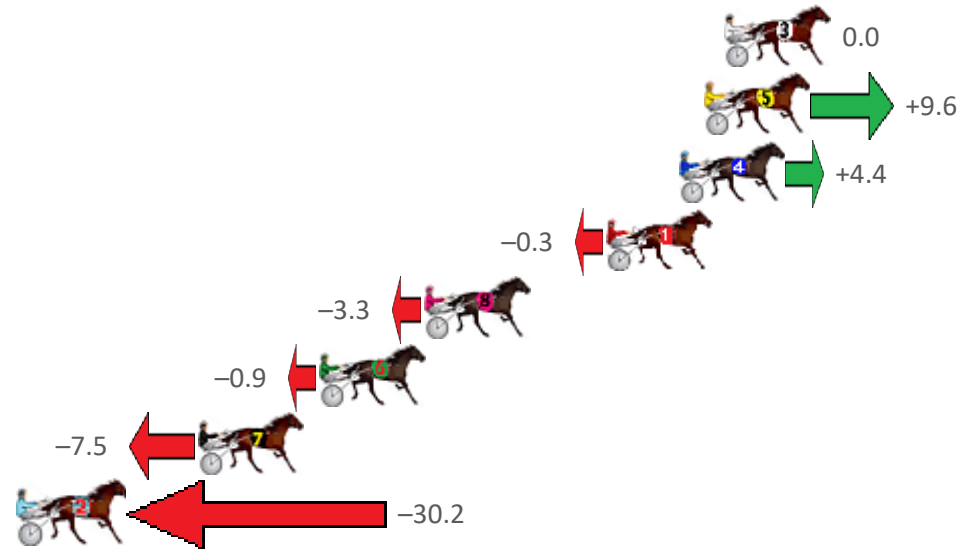

Redcliffe Race 3 Distance 1780m

Wednesday, 30 March 2022

Gross Time: 2:09.70 MileRate: 1:57.30 LeadTime: 11.50s First Qtr: 30.30s Second Qtr: 30.50s Third Qtr: 28.40s Fourth Qtr: 29.00s

No Horse	Plc	Margin	Time	800Time (W)	400 Time (W)
3 SOME GIRLS SOMEWHERE	1	0.0m	2:09.70	57.40s (0)	29.00s (0)
5 LANOCH BOY	2	0.8m	2:09.76	56.72s (1)	28.09s (2)
4 BONNIES A ROCKIN	3	1.8m	2:09.84	57.09s (1)	28.48s (2)
1 SHE OWNS THE DAY	4	4.7m	2:10.06	57.42s (0)	29.02s (0)
8 TEE JAY CEE	5	11.9m	2:10.61	57.64s (0)	29.21s (0)
6 CALVERT HOT SHOT	6	16.1m	2:10.93	57.46s (1)	28.92s (1)
7 TRUE STEPPER	7	20.9m	2:11.29	57.94s (0)	29.50s (0)
2 OLIVER WINKLE	8	32.2m	2:12.15	59.55s (1)	30.77s (1)

Finish Position and metres gained from 800m

Sectionals
Powered
by

Home of Australian Harness Sectionals

PJ Harness Analyser

Daily Raw Data directly to your inbox

All Victorian Racing added as of 17 January 2022

www.pjdata.com.au

admin@pjdata.com.au

www.facebook.com/PJHarnessRacing

The Racing Queensland Board (trading as Racing Queensland) and provider are not responsible for the completeness or accuracy of any of the information contained herein, and makes no representations about its suitability for any purpose.