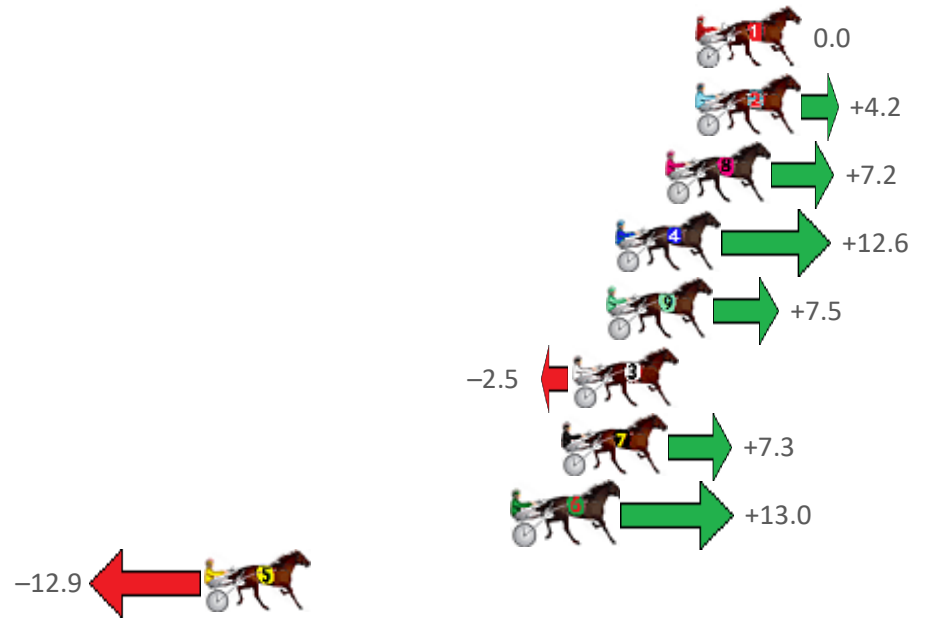

Redcliffe Race 5 Distance 2040m

Wednesday, 30 March 2022

Gross Time: 2:35.90 MileRate: 2:03.00 LeadTime: 32.30s First Qtr: 31.30s Second Qtr: 32.50s Third Qtr: 29.20s Fourth Qtr: 30.60s

No Horse	Plc	Margin	Time	800Time (W)	400 Time (W)
1 COURAGEOUS SAM	1	0.0m	2:35.90	59.80s (0)	30.60s (0)
2 JEREMES GOTTA GO	1	0.0m	2:35.90	59.49s (0)	30.20s (0)
8 INDY JEWEL	3	1.2m	2:36.00	59.26s (0)	29.93s (0)
4 ROLLED IN GOLD	4	3.2m	2:36.16	58.86s (1)	29.67s (2)
9 PORTSEA PRINCE	5	3.5m	2:36.18	59.24s (1)	30.08s (2)
3 SWINGING GEORGE	6	4.9m	2:36.29	59.99s (1)	30.58s (1)
7 AS SHE SAYS	7	5.3m	2:36.32	59.26s (0)	30.23s (1)
6 OUR AUNTY ASH	8	7.2m	2:36.48	58.83s (1)	29.85s (0)
5 JELIGNITE JACK	9	19.5m	2:37.46	60.76s (1)	31.64s (2)

Finish Position and metres gained from 800m

Sectionals
Powered
by

Home of Australian Harness Sectionals

PJ Harness Analyser

Daily Raw Data directly to your inbox

All Victorian Racing added as of 17 January 2022

www.pjdata.com.au admin@pjdata.com.au www.facebook.com/PJHarnessRacing

The Racing Queensland Board (trading as Racing Queensland) and provider are not responsible for the completeness or accuracy of any of the information contained herein, and makes no representations about its suitability for any purpose.