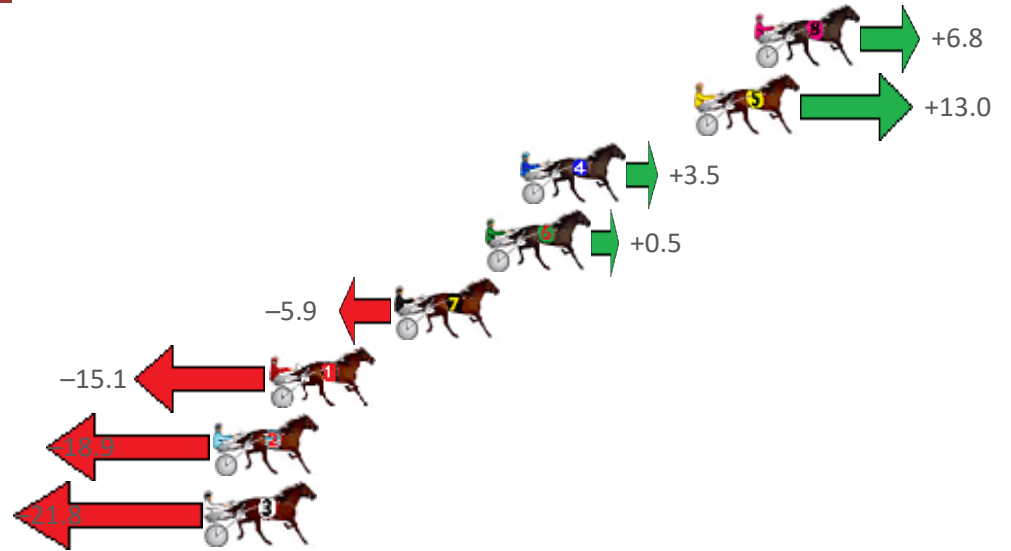

Redcliffe Race 7 Distance 1780m

Wednesday, 30 March 2022

Gross Time: 2:14.90 MileRate: 2:01.90 LeadTime: 11.30s First Qtr: 30.30s Second Qtr: 32.10s Third Qtr: 30.30s Fourth Qtr: 30.90s

No Horse	Plc	Margin	Time	800Time (W)	400 Time (W)
8 OUR EDUARDO DENARI	1	0.0m	2:14.90	60.68s (1)	30.19s (2)
5 ONE HELLAVA PARTY	2	2.4m	2:15.09	60.21s (1)	30.82s (2)
4 SCHOOPY	3	9.3m	2:15.65	60.93s (0)	30.51s (1)
6 TURN TURN FLYER	4	10.7m	2:15.76	61.16s (1)	31.72s (1)
7 WILD ABOUT TOWN	5	14.3m	2:16.06	61.65s (0)	31.14s (0)
1 CHAMPAGNE REACTOR	6	19.3m	2:16.46	62.35s (0)	31.94s (0)
2 JUST CALL ME MOLLY	7	21.5m	2:16.64	62.64s (1)	32.06s (1)
3 BERTILS FIREFOX	8	21.8m	2:16.66	62.86s (0)	32.57s (0)

Finish Position and metres gained from 800m

Sectionals
Powered
by

Home of Australian Harness Sectionals

PJ Harness Analyser

Daily Raw Data directly to your inbox

All Victorian Racing added as of 17 January 2022

www.pjdata.com.au

admin@pjdata.com.au

www.facebook.com/PJHarnessRacing

The Racing Queensland Board (trading as Racing Queensland) and provider are not responsible for the completeness or accuracy of any of the information contained herein, and makes no representations about its suitability for any purpose.