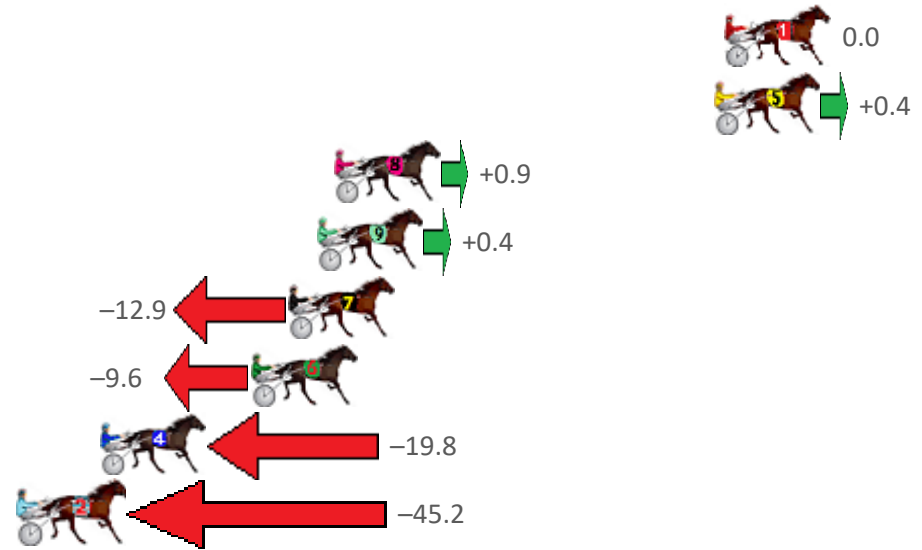

Redcliffe Race 8 Distance 1780m

Wednesday, 30 March 2022

Gross Time: 2:16.30 MileRate: 2:03.20 LeadTime: 11.80s First Qtr: 31.80s Second Qtr: 33.70s Third Qtr: 30.30s Fourth Qtr: 28.70s

No Horse	Plc	Margin	Time	800Time (W)	400 Time (W)
1 BETTOR ROCKNROLL	1	0.0m	2:16.30	59.00s (0)	28.70s (0)
5 FLOORLESS	2	0.4m	2:16.33	58.97s (1)	28.66s (1)
8 DOOLITTLE DAYS	3	15.5m	2:17.47	58.93s (1)	28.65s (2)
9 MISTER GALVINATOR	4	16.2m	2:17.52	58.97s (2)	28.99s (1)
7 CONNIES SPIRIT	5	17.3m	2:17.60	59.95s (0)	29.61s (0)
6 OUTER CHANGE	6	18.8m	2:17.72	59.70s (0)	29.30s (0)
4 DESTINY BLUES	7	24.8m	2:18.17	60.45s (1)	29.97s (1)
2 CACTUS ROSE	8	55.8m	2:20.50	62.31s (1)	31.47s (1)

Finish Position and metres gained from 800m

Sectionals
Powered
by

Home of Australian Harness Sectionals

PJ Harness Analyser

Daily Raw Data directly to your inbox

All Victorian Racing added as of 17 January 2022

www.pjdata.com.au admin@pjdata.com.au www.facebook.com/PJHarnessRacing