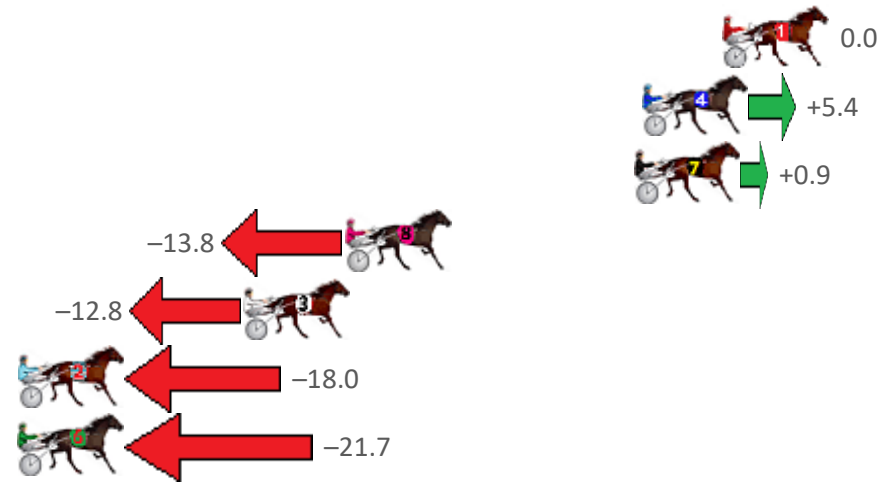

Redcliffe Race 4 Distance 2040m

Wednesday, 30 March 2022

Gross Time: 2:32.30 MileRate: 2:00.10 LeadTime: 31.70s First Qtr: 30.90s Second Qtr: 31.20s Third Qtr: 28.90s Fourth Qtr: 29.60s

No	Horse	Plc	Margin	Time	800Time (W)	400 Time (W)
1	NINA SIMONE	1	0.0m	2:32.30	58.50s (0)	29.60s (0)
4	EXPLANATION NOTED	2	3.2m	2:32.55	58.11s (0)	29.20s (0)
7	GETALOADATHISGIRL	3	3.5m	2:32.57	58.43s (0)	29.55s (0)
8	BETTING BARON	4	15.0m	2:33.46	59.50s (1)	30.41s (1)
3	SIGNOR JUJON	5	19.0m	2:33.77	59.43s (1)	30.31s (1)
2	MY CHINA DOLL	6	29.4m	2:34.58	59.81s (1)	30.78s (2)
6	OUR PEPPERJACK	7	34.7m	2:34.99	60.08s (0)	31.15s (0)

Finish Position and metres gained from 800m

Sectionals
Powered
by

Home of Australian Harness Sectionals

PJ Harness Analyser

Daily Raw Data directly to your inbox

All Victorian Racing added as of 17 January 2022

www.pjdata.com.au

admin@pjdata.com.au

www.facebook.com/PJHarnessRacing

The Racing Queensland Board (trading as Racing Queensland) and provider are not responsible for the completeness or accuracy of any of the information contained herein, and makes no representations about its suitability for any purpose.