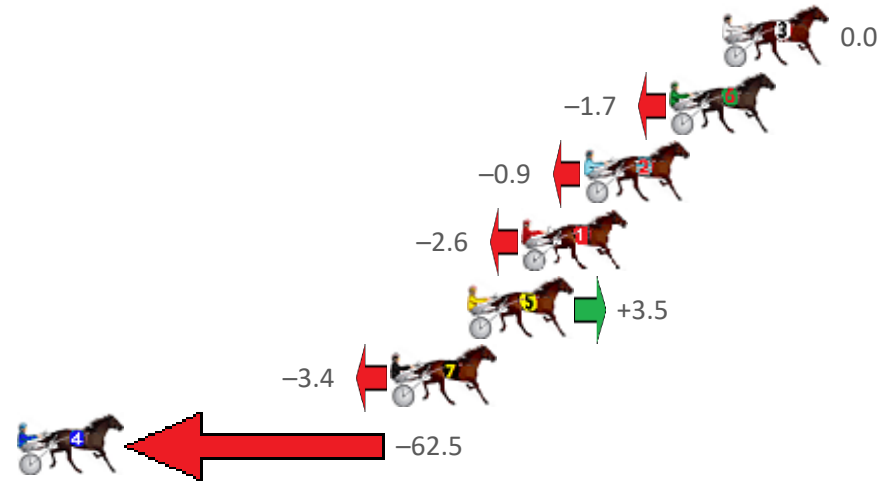

Redcliffe Race 1 Distance 1780m

Wednesday, 30 March 2022

Gross Time: 2:11.60 MileRate: 1:59.00 LeadTime: 11.50s First Qtr: 31.00s Second Qtr: 32.00s Third Qtr: 28.50s Fourth Qtr: 28.60s

No Horse	Plc	Margin	Time	800Time (W)	400 Time (W)
3 WHATTA GOOD REASO	1	0.0m	2:11.60	57.10s (0)	28.59s (0)
6 JACKS N JAZZ	2	2.1m	2:11.76	57.22s (1)	28.75s (1)
2 LA SAFRON	3	5.5m	2:12.01	57.16s (1)	28.68s (1)
1 MARIANNA BROMAC	4	8.0m	2:12.20	57.28s (0)	28.83s (0)
5 RIVERLEIGH ROCKET	5	10.1m	2:12.36	56.85s (1)	28.61s (0)
7 ADRENALINE RUSH	6	13.2m	2:12.59	57.34s (0)	28.88s (1)
4 BRIAN CHRISTOPHER	7	71.5m	2:16.97	61.54s (1)	32.26s (2)

Finish Position and metres gained from 800m

Sectionals
Powered
by

Home of Australian Harness Sectionals

PJ Harness Analyser

Daily Raw Data directly to your inbox

All Victorian Racing added as of 17 January 2022

www.pjdata.com.au admin@pjdata.com.au www.facebook.com/PJHarnessRacing

The Racing Queensland Board (trading as Racing Queensland) and provider are not responsible for the completeness or accuracy of any of the information contained herein, and makes no representations about its suitability for any purpose.