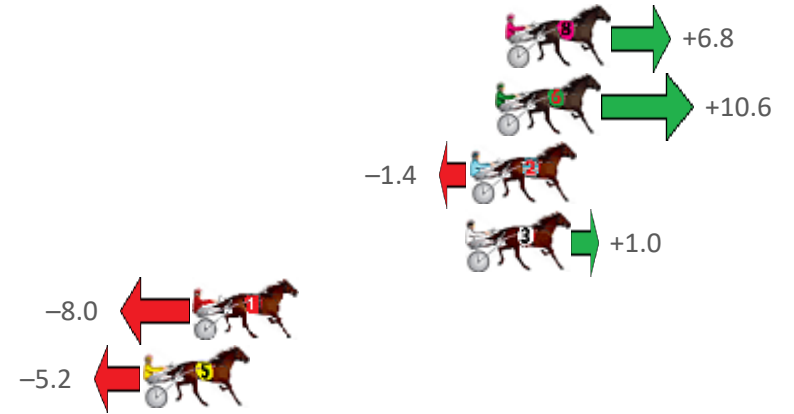

Redcliffe Race 2 Distance 1780m

Wednesday, 30 March 2022

Gross Time: 2:14.40 MileRate: 2:01.50 LeadTime: 12.00s First Qtr: 31.70s Second Qtr: 31.90s Third Qtr: 30.50s Fourth Qtr: 28.30s

No Horse	Plc	Margin	Time	800Time (W)	400 Time (W)
8 MISSTREPO	1	0.0m	2:14.40	58.30s (1)	27.92s (1)
6 REGAL NIGHTSHADE	2	0.4m	2:14.43	58.03s (1)	27.62s (1)
2 RAINBOW JET	3	1.4m	2:14.50	58.90s (0)	28.40s (0)
3 PRINCESS CHILLA	4	1.6m	2:14.52	58.73s (1)	28.31s (1)
1 PRECIOUS CULLEN	5	12.4m	2:15.32	59.38s (0)	28.85s (0)
5 UNDERTHEKILT	6	14.4m	2:15.47	59.18s (0)	28.65s (0)

Finish Position and metres gained from 800m

Sectionals
Powered
by

Home of Australian Harness Sectionals

PJ Harness Analyser

Daily Raw Data directly to your inbox

All Victorian Racing added as of 17 January 2022

www.pjdata.com.au admin@pjdata.com.au www.facebook.com/PJHarnessRacing

The Racing Queensland Board (trading as Racing Queensland) and provider are not responsible for the completeness or accuracy of any of the information contained herein, and makes no representations about its suitability for any purpose.