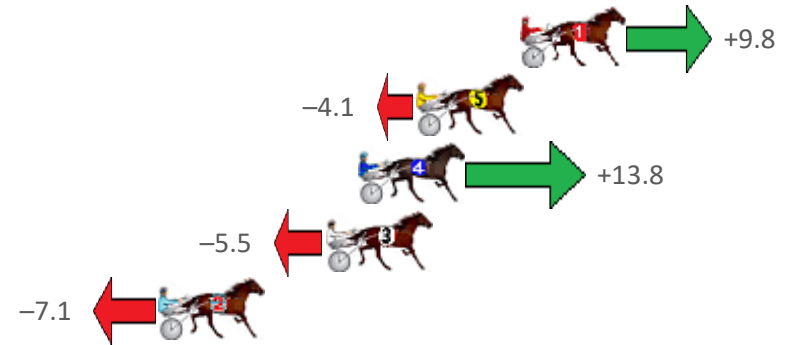

Redcliffe Race 7 Distance 947m

Wednesday, 25 May 2022

Gross Time: 1:05.40   MileRate: 0:00.00   LeadTime: 9.10s   First Qtr: Second Qtr: Third Qtr: 27.10s   Fourth Qtr: 29.20s

NoHorse	Plc	Margin	Time	800Time (W)	400 Time (W)
1 SUZUKEE	1	0.0m	1:05.40	55.61s (0)	27.81s (0)
5 BONZA GUY	2	4.1m	1:05.71	56.59s (1)	29.50s (0)
4 MIDNIGHT SOMEWHERE	3	6.4m	1:05.89	55.33s (1)	27.63s (0)
3 SIR BULSKI	4	7.7m	1:05.99	56.68s (0)	28.95s (0)
2 HIGH ON MONTANA	5	14.3m	1:06.50	56.80s (1)	29.21s (1)

Finish Position and metres gained from 800m

Sectionals
Powered
by

Home of PJ Harness Analyser

Want to know how successful PJ Harness Analyser is?
Click here for regular updates

www.pjdata.com.au   admin@pjdata.com.au   www.facebook.com/PJHarnessRacing