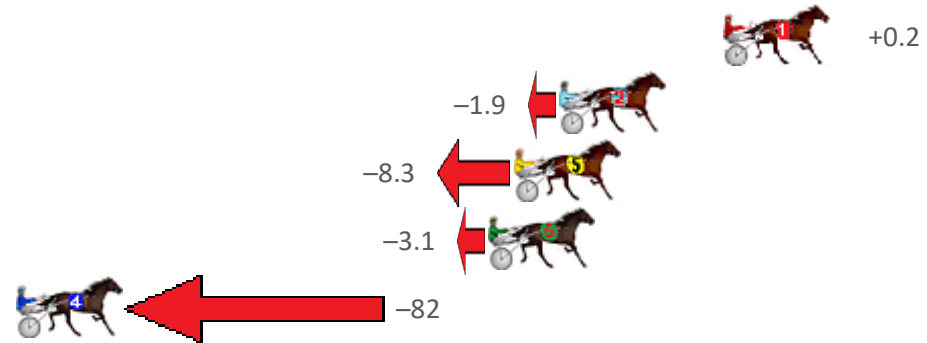

Redcliffe Race 2 Distance 947m

Wednesday, 25 May 2022

Gross Time: 1:06.40 MileRate: 0:00.00 LeadTime: 9.40s First Qtr: Second Qtr: Third Qtr: 29.20s Fourth Qtr: 28.00s

No Horse	Plc	Margin	Time	800Time (W)	400 Time (W)
1 TEACHERS PET	1	0.0m	1:06.40	57.19s (0)	27.96s (0)
2 AUNTY EMILY	2	6.5m	1:06.88	57.34s (0)	28.05s (0)
5 LAZY BLAZE	3	8.3m	1:07.01	57.79s (2)	28.58s (1)
6 KOOKABURRAPRINCESS	4	9.3m	1:07.08	57.42s (2)	28.44s (3)
4 BETTOR KEEP ROCKING	5	85.0m	1:12.66	62.97s (1)	33.78s (2)

Finish Position and metres gained from 800m

Sectionals
Powered
by

Home of PJ Harness Analyser

Want to know how successful PJ Harness Analyser is?
Click here for regular updates

www.pjdata.com.au admin@pjdata.com.au www.facebook.com/PJHarnessRacing