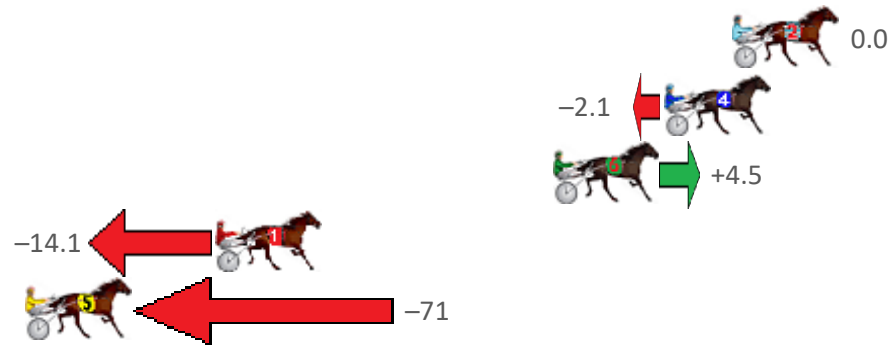

Redcliffe Race 5 Distance 947m

Wednesday, 25 May 2022

Gross Time: 1:06.00 MileRate: 0:00.00 LeadTime: 9.20s First Qtr: Second Qtr: Third Qtr: 28.50s Fourth Qtr: 28.30s

NoHorse	Plc	Margin	Time	800Time (W)	400 Time (W)
2 MASTER CHARLES	1	0.0m	1:06.00	56.80s (0)	28.30s (0)
4 METAKI MAJIC	2	2.7m	1:06.20	56.95s (1)	28.18s (0)
6 HEAVENLY WISDOM	3	7.1m	1:06.53	56.48s (1)	28.17s (0)
1 SUBTLE ADVICE	4	20.5m	1:07.52	57.80s (0)	28.21s (0)
5 MI FURIOSO TORO	5	76.1m	1:11.66	61.78s (1)	30.84s (0)

Finish Position and metres gained from 800m

Sectionals
Powered
by

Home of PJ Harness Analyser

Want to know how successful PJ Harness Analyser is?
Click here for regular updates

www.pjdata.com.au admin@pjdata.com.au www.facebook.com/PJHarnessRacing