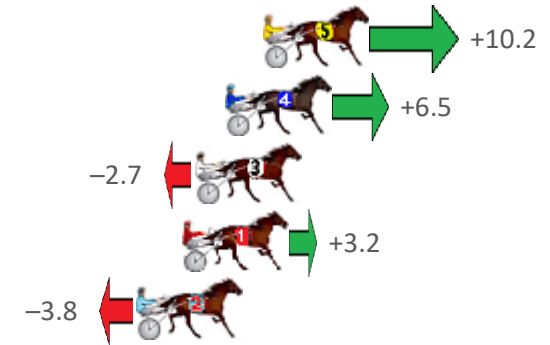

Redcliffe Race 10 Distance 947m

Wednesday, 25 May 2022

Gross Time: 1:04.60   MileRate: 0:00.00   LeadTime: 9.00s   First Qtr: Second Qtr: Third Qtr: 26.90s   Fourth Qtr: 28.80s

NoHorse	Plc	Margin	Time	800Time (W)	400 Time (W)
5 TUNGSTEN TERROR	1	0.0m	1:04.60	54.99s (2)	27.57s (0)
4 BEACH MAGIC	2	1.5m	1:04.71	55.25s (1)	27.93s (1)
3 HY VOLTAGE	3	2.7m	1:04.80	55.89s (1)	28.99s (0)
1 R ELEVEN ART	4	3.2m	1:04.84	55.48s (0)	28.10s (0)
2 GLENLEDI COMMANDE	5	5.0m	1:04.98	55.96s (0)	28.69s (0)

Finish Position and metres gained from 800m

Sectionals
Powered
by

Home of PJ Harness Analyser

Want to know how successful PJ Harness Analyser is?
Click here for regular updates

www.pjdata.com.au   admin@pjdata.com.au   www.facebook.com/PJHarnessRacing