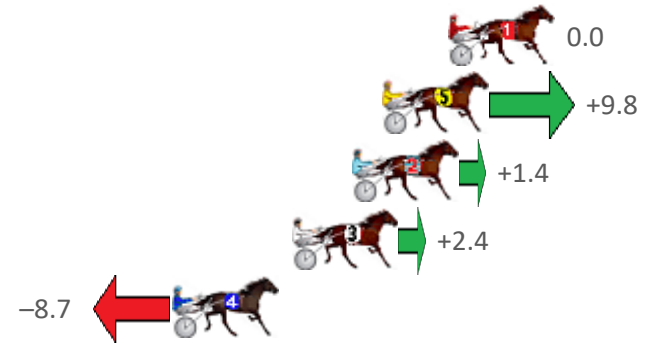

Redcliffe Race 6 Distance 947m

Wednesday, 25 May 2022

Gross Time: 1:06.00 MileRate: 0:00.00 LeadTime: 9.30s First Qtr: Second Qtr: Third Qtr: 28.50s Fourth Qtr: 28.10s

NoHorse	Plc	Margin	Time	800Time (W)	400 Time (W)
1 FAIREACHDAINN	1	0.0m	1:06.00	56.60s (0)	28.10s (0)
5 SHADYS DELIGHT	2	2.6m	1:06.19	55.91s (2)	27.75s (1)
2 TRACER BULLET	3	3.8m	1:06.28	56.50s (0)	28.00s (0)
3 CASH QUEEN	4	6.2m	1:06.46	56.43s (1)	27.81s (0)
4 RECIPE FOR DREAMING	5	10.9m	1:06.81	57.21s (1)	28.65s (1)

Finish Position and metres gained from 800m

Sectionals
Powered
by

Home of PJ Harness Analyser

Want to know how successful PJ Harness Analyser is?
Click here for regular updates

www.pjdata.com.au admin@pjdata.com.au www.facebook.com/PJHarnessRacing