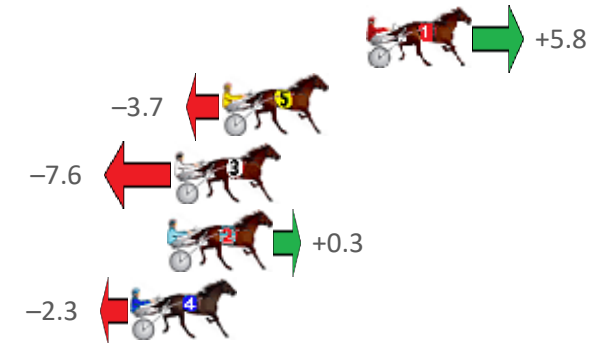

Redcliffe Race 1 Distance 947m

Wednesday, 25 May 2022

Gross Time: 1:07.10 MileRate: 0:00.00 LeadTime: 9.10s First Qtr: Second Qtr: Third Qtr: 28.00s Fourth Qtr: 30.00s

NoHorse	Plc	Margin	Time	800Time (W)	400 Time (W)
1 JUST ONE GOOD ONE	1	0.0m	1:07.10	57.58s (0)	29.63s (0)
5 DATSINAHURRI	2	5.7m	1:07.55	58.27s (2)	29.78s (1)
3 BERTILS FIREFOX	3	7.6m	1:07.70	58.55s (0)	30.57s (0)
2 LA BELLE CHEVAL	4	7.9m	1:07.72	57.98s (1)	29.87s (0)
4 DINOSAURUS REX	5	9.3m	1:07.83	58.17s (2)	29.77s (2)

Finish Position and metres gained from 800m

Sectionals
Powered
by

Home of PJ Harness Analyser

Want to know how successful PJ Harness Analyser is?
Click here for regular updates

www.pjdata.com.au admin@pjdata.com.au www.facebook.com/PJHarnessRacing