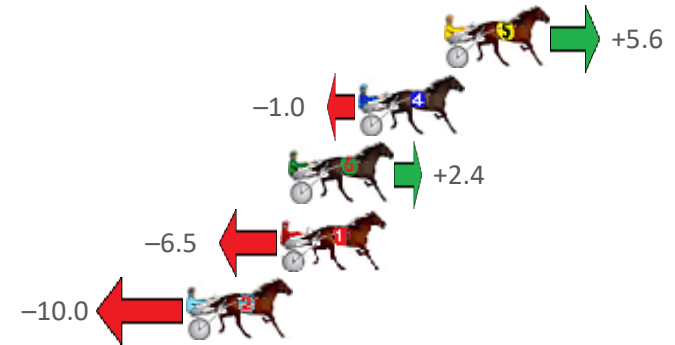

Redcliffe Race 3 Distance 947m

Wednesday, 25 May 2022

Gross Time: 1:06.70 MileRate: 0:00.00 LeadTime: 9.60s First Qtr: Second Qtr: Third Qtr: 29.10s Fourth Qtr: 28.10s

NoHorse	Plc	Margin	Time	800Time (W)	400 Time (W)
5 HEADWIN	1	0.0m	1:06.70	56.80s (3)	27.79s (0)
4 ALLSTAR SEA	2	3.4m	1:06.95	57.27s (2)	27.83s (1)
6 CHAL BE	3	6.2m	1:07.16	57.03s (4)	27.68s (0)
1 MAJOR SLIP UP	4	6.5m	1:07.18	57.66s (0)	28.55s (0)
2 LUXURY LAD	5	10.2m	1:07.45	57.91s (1)	28.66s (1)

Finish Position and metres gained from 800m

Sectionals
Powered
by

Home of PJ Harness Analyser

Want to know how successful PJ Harness Analyser is?
Click here for regular updates

www.pjdata.com.au admin@pjdata.com.au www.facebook.com/PJHarnessRacing

The Racing Queensland Board (trading as Racing Queensland) and provider are not responsible for the completeness or accuracy of any of the information contained herein, and makes no representations about its suitability for any purpose.