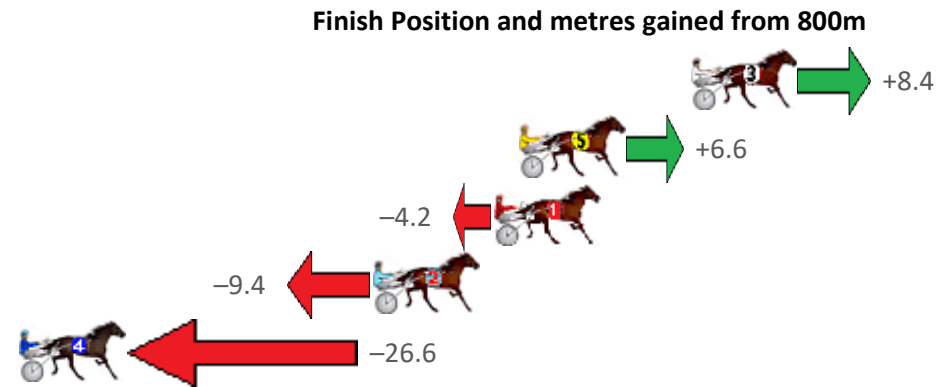

Redcliffe Race 9 Distance 947m

Wednesday, 25 May 2022

Gross Time: 1:05.50 MileRate: 0:00.00 LeadTime: 9.00s First Qtr: Second Qtr: Third Qtr: 27.20s Fourth Qtr: 29.30s

NoHorse	Plc	Margin	Time	800Time (W)	400 Time (W)
3 FLO RYDA	1	0.0m	1:05.50	55.91s (1)	28.98s (0)
5 STUN GUN	2	6.8m	1:06.02	56.04s (1)	29.27s (1)
1 ROCKNROLL MAX	3	7.8m	1:06.10	56.79s (0)	29.87s (0)
2 CANT BLUFF YOU	4	12.6m	1:06.47	57.16s (1)	30.03s (1)
4 ONE BIG SHEW	5	26.6m	1:07.54	58.37s (2)	30.93s (2)

Sectionals
Powered
by

Home of PJ Harness Analyser

Want to know how successful PJ Harness Analyser is?
Click here for regular updates

www.pjdata.com.au admin@pjdata.com.au www.facebook.com/PJHarnessRacing