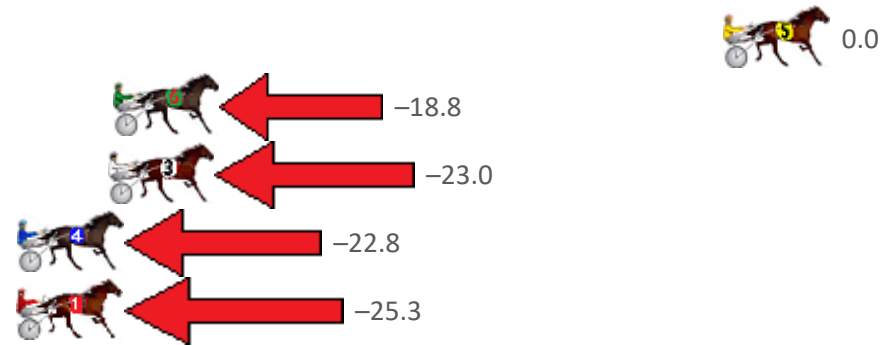

Redcliffe Race 8 Distance 947m

Wednesday, 25 May 2022

Gross Time: 1:03.50 MileRate: 0:00.00 LeadTime: 9.30s First Qtr: Second Qtr: Third Qtr: 26.50s Fourth Qtr: 27.70s

NoHorse	Plc	Margin	Time	800Time (W)	400 Time (W)

5 JUST DESSY	1	0.0m	1:03.50	54.20s (1)	27.70s (0)
6 HE SAID SHE SAID	2	24.2m	1:05.26	55.47s (2)	28.24s (1)
3 IMA BEACH BABE	3	24.4m	1:05.28	55.75s (0)	28.79s (0)
4 LA SAFRON	4	28.8m	1:05.60	55.74s (1)	28.84s (1)
1 GROOVY MISS ANNIE	5	30.9m	1:05.75	55.90s (0)	28.92s (0)

Finish Position and metres gained from 800m

Sectionals
Powered
by

Home of PJ Harness Analyser

Want to know how successful PJ Harness Analyser is?
Click here for regular updates

www.pjdata.com.au admin@pjdata.com.au www.facebook.com/PJHarnessRacing