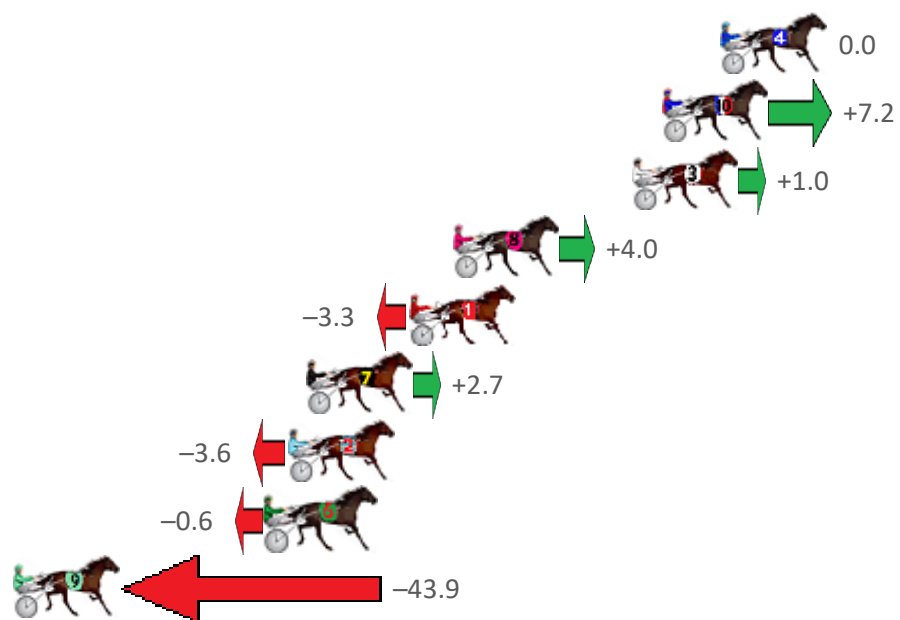

Albion Park Race 9 Distance 2138m

Saturday, 4 June 2022

Gross Time: 2:36.70 MileRate: 1:58.00 LeadTime: 37.80s First Qtr: 31.80s Second Qtr: 31.30s Third Qtr: 28.70s Fourth Qtr: 27.10s

NoHorse	Plc	Margin	Time	800Time (W)	400 Time (W)
4 THE RACONTEUR	1	0.0m	2:36.70	55.80s (0)	27.10s (0)
10 OBI ONE	2	2.3m	2:36.86	55.28s (1)	27.14s (1)
3 AIR TIME	3	3.5m	2:36.95	55.73s (0)	27.03s (0)
8 FALCONS	4	10.6m	2:37.46	55.52s (0)	26.70s (0)
1 ROCKSLIDE	5	12.3m	2:37.58	56.04s (0)	27.14s (0)
7 BONNIES CAM	6	16.4m	2:37.87	55.61s (0)	26.91s (1)
2 THE CASUAL GOOSE	7	17.1m	2:37.92	56.06s (1)	27.52s (1)
6 SNOOP STRIDE	8	18.0m	2:37.98	55.84s (1)	27.30s (2)
9 LIMBO LARRY	9	68.6m	2:41.60	58.94s (0)	28.82s (0)

Finish Position and metres gained from 800m

Sectionals
Powered
by

Home of PJ Harness Analyser

Want to know how successful PJ Harness Analyser is?
Click here for regular updates

www.pjdata.com.au admin@pjdata.com.au www.facebook.com/PJHarnessRacing

The Racing Queensland Board (trading as Racing Queensland) and provider are not responsible for the completeness or accuracy of any of the information contained herein, and makes no representations about its suitability for any purpose.