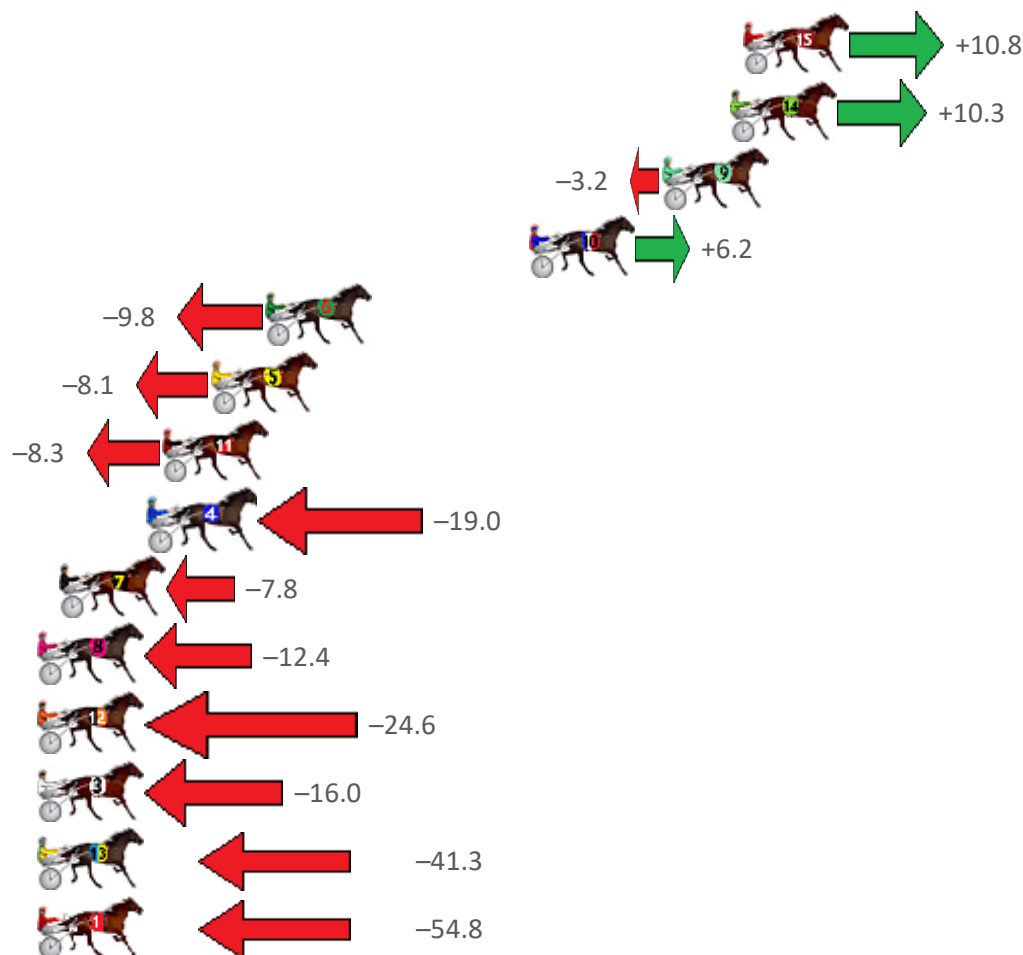

Albion Park Race 6 Distance 2647m

Saturday, 4 June 2022

Gross Time: 3:14.40 MileRate: 1:57.30 LeadTime: 78.20s First Qtr: 31.00s Second Qtr: 30.00s Third Qtr: 28.40s Fourth Qtr: 26.80s

NoHorse	Plc	Margin	Time	800Time (W)	400 Time (W)
15 MACH SHARD	1	0.0m	3:14.40	54.44s (2)	26.72s (1)
14 TURN IT UP	2	0.5m	3:14.44	54.48s (1)	26.04s (2)
9 L L COOL J	3	3.2m	3:14.63	55.43s (0)	27.03s (0)
10 BLACKSADANCE	4	8.5m	3:15.00	54.76s (2)	26.92s (2)
6 ITS MR CLOONEY	5	18.9m	3:15.73	55.89s (0)	27.33s (0)
5 MAKE MINE MEMPHIS	6	21.1m	3:15.89	55.77s (0)	27.17s (0)
11 COLT THIRTY ONE	7	23.0m	3:16.02	55.78s (1)	27.26s (1)
4 FEELINGFORARAINBOW	8	23.5m	3:16.06	56.54s (0)	28.02s (0)
7 THE MUSTANG	9	27.1m	3:16.31	55.75s (1)	27.47s (2)
8 NORTHVIEW HUSTLER	10	30.5m	3:16.55	56.07s (0)	27.47s (1)
12 DEUS EX	11	31.4m	3:16.62	56.94s (1)	28.26s (1)
3 MISTERFREEZE	12	34.7m	3:16.85	56.33s (2)	28.21s (3)
13 APHORISM	13	44.1m	3:17.51	58.11s (1)	29.43s (1)
1 LETS KATCHMEIFUCAN	14	76.9m	3:19.83	59.07s (0)	30.39s (1)

Finish Position and metres gained from 800m

Sectionals
Powered
by

Home of PJ Harness Analyser

Want to know how successful PJ Harness Analyser is?
Click here for regular updates

www.pjdata.com.au admin@pjdata.com.au www.facebook.com/PJHarnessRacing

The Racing Queensland Board (trading as Racing Queensland) and provider are not responsible for the completeness or accuracy of any of the information contained herein, and makes no representations about its suitability for any purpose.