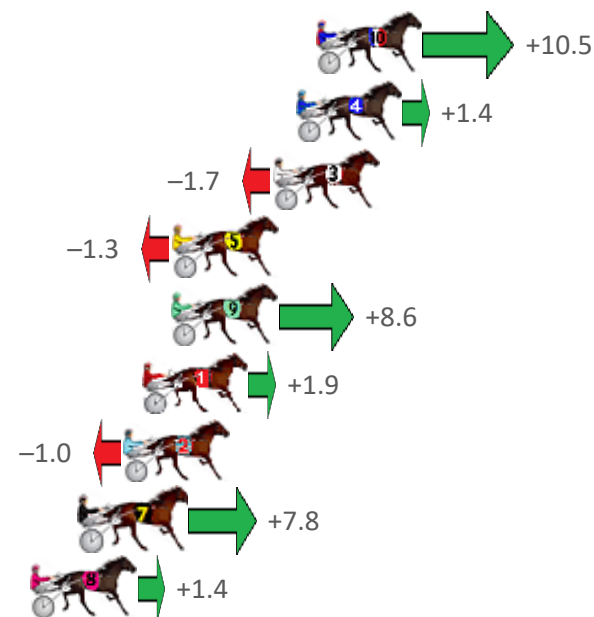

Albion Park Race 8 Distance 1660m

Saturday, 4 June 2022

Gross Time: 1:59.70 MileRate: 1:56.10 LeadTime: 3.40s First Qtr: 28.00s Second Qtr: 31.50s Third Qtr: 29.20s Fourth Qtr: 27.60s

NoHorse	Plc	Margin	Time	800Time (W)	400 Time (W)
10SPORTY DANCER	1	0.0m	1:59.70	56.04s (1)	26.96s (2)
4SOHO RHAPSODY	2	0.8m	1:59.76	56.70s (1)	27.58s (1)
3NOR WESTA	3	1.7m	1:59.82	56.92s (0)	27.72s (0)
5CLOWNS TOTHE LEFT	4	5.7m	2:00.11	56.89s (0)	27.73s (0)
9PLATINUM REVOLUTIO	5	5.7m	2:00.11	56.17s (1)	27.05s (1)
1BETTOR ROMANCE	6	6.9m	2:00.20	56.66s (0)	27.50s (0)
2ASHLEE NITRO	7	7.6m	2:00.25	56.87s (1)	27.75s (1)
7JENDEN STRIKE	8	9.3m	2:00.38	56.24s (0)	27.00s (1)
8GIRL FROM OZ	9	11.3m	2:00.52	56.70s (0)	27.54s (0)

Finish Position and metres gained from 800m

Sectionals
Powered
by

Home of PJ Harness Analyser

Want to know how successful PJ Harness Analyser is?
Click here for regular updates

www.pjdata.com.au admin@pjdata.com.au www.facebook.com/PJHarnessRacing