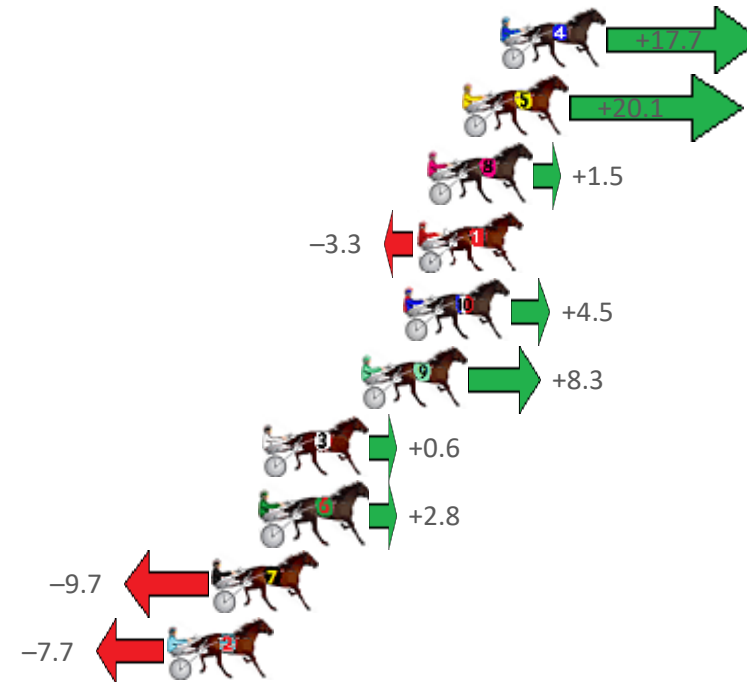

Albion Park Race 5 Distance 1660m

Saturday, 4 June 2022

Gross Time: 1:59.60 MileRate: 1:56.00 LeadTime: 3.30s First Qtr: 29.10s Second Qtr: 29.70s Third Qtr: 29.10s Fourth Qtr: 28.40s

NoHorse	Plc	Margin	Time	800Time (W)	400 Time (W)
4 BAKER CREEK	1	0.0m	1:59.60	56.22s (1)	27.88s (2)
5 LADY AVANA	2	1.5m	1:59.71	56.05s (1)	27.67s (2)
8 WHICH HUNT	3	2.9m	1:59.82	57.40s (0)	28.34s (0)
1 RAANI	4	3.3m	1:59.85	57.75s (0)	28.65s (0)
10 MISDEMEANOR	5	3.8m	1:59.88	57.18s (0)	28.12s (0)
9 BLUE IVY	6	5.5m	2:00.01	56.91s (1)	28.57s (2)
3 CATCH PHRASE	7	9.4m	2:00.30	57.48s (1)	28.50s (1)
6 ARTFUL MAID	8	9.4m	2:00.30	57.32s (0)	28.22s (0)
7 WITH THE BAND	9	11.4m	2:00.45	58.23s (1)	29.21s (1)
2 BONNIES A ROCKIN	10	13.2m	2:00.58	58.08s (1)	29.06s (1)

Finish Position and metres gained from 800m

Sectionals
Powered
by

Home of PJ Harness Analyser

Want to know how successful PJ Harness Analyser is?
Click here for regular updates

www.pjdata.com.au admin@pjdata.com.au www.facebook.com/PJHarnessRacing