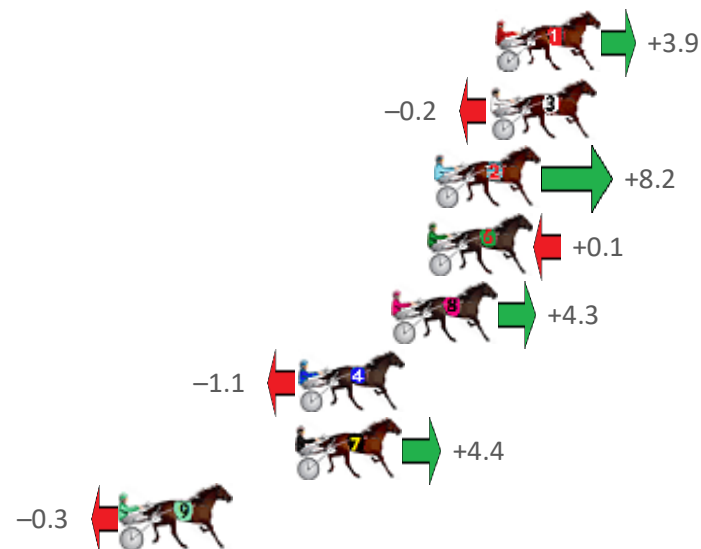

Albion Park Race 2 Distance 2138m

Saturday, 4 June 2022

Gross Time: 2:35.30 MileRate: 1:56.90 LeadTime: 35.70s First Qtr: 32.80s Second Qtr: 29.90s Third Qtr: 28.80s Fourth Qtr: 28.10s

NoHorse	Plc	Margin	Time	800Time (W)	400 Time (W)
1 ROLL ONE OVER	1	0.0m	2:35.30	56.62s (0)	27.78s (0)
3 HANDSOME HERO	2	0.2m	2:35.31	56.91s (0)	28.11s (0)
2 SAM IS PERFECTION	3	2.4m	2:35.48	56.32s (1)	27.72s (2)
6 OUR MAJOR DAY	4	2.7m	2:35.50	56.90s (1)	28.26s (1)
8 SO BOBS YOUR UNCLE	5	4.1m	2:35.60	56.60s (0)	27.80s (0)
4 MAFUTA VAUTIN	6	7.8m	2:35.88	57.00s (1)	28.32s (1)
7 MOHS EM DOWN	7	7.9m	2:35.88	56.60s (0)	28.00s (1)
9 HIDDEN COURAGE	8	14.8m	2:36.39	56.95s (1)	28.91s (2)

Finish Position and metres gained from 800m

Sectionals
Powered
by

Home of PJ Harness Analyser

Want to know how successful PJ Harness Analyser is?
Click here for regular updates

www.pjdata.com.au admin@pjdata.com.au www.facebook.com/PJHarnessRacing