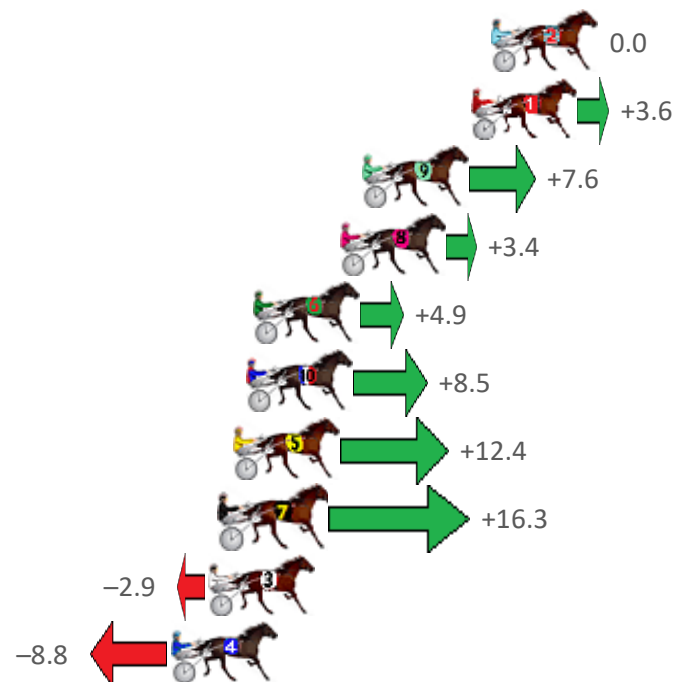

Albion Park Race 7 Distance 1660m

Saturday, 4 June 2022

Gross Time: 1:59.40 MileRate: 1:55.70 LeadTime: 3.40s First Qtr: 28.00s Second Qtr: 31.40s Third Qtr: 29.20s Fourth Qtr: 27.40s

NoHorse	Plc	Margin	Time	800Time (W)	400 Time (W)
2 CLASS TO THE MAX	1	0.0m	1:59.40	56.60s (0)	27.40s (0)
1 NICKS PICK	2	0.8m	1:59.46	56.34s (0)	27.14s (0)
9 SCOTCH EN ICE	3	5.1m	1:59.77	56.05s (1)	27.49s (2)
8 LITTLE BOLT	4	6.0m	1:59.83	56.35s (0)	27.23s (0)
6 CAPTAINS PICK	5	9.4m	2:00.08	56.24s (0)	27.20s (0)
10 GOOD AS IT GETS	6	9.7m	2:00.10	55.98s (1)	27.54s (2)
5 AUNTY BELLA	7	10.2m	2:00.14	55.70s (1)	27.30s (2)
7 DELIGHTFUL REASON	8	10.7m	2:00.17	55.41s (1)	27.37s (1)
3 DOCTA FEELGOOD	9	11.2m	2:00.21	56.81s (1)	27.77s (1)
4 LEFT A TERROR	10	12.7m	2:00.32	57.24s (1)	28.16s (1)

Finish Position and metres gained from 800m

Sectionals
Powered
by

Home of PJ Harness Analyser

Want to know how successful PJ Harness Analyser is?
Click here for regular updates

www.pjdata.com.au admin@pjdata.com.au www.facebook.com/PJHarnessRacing