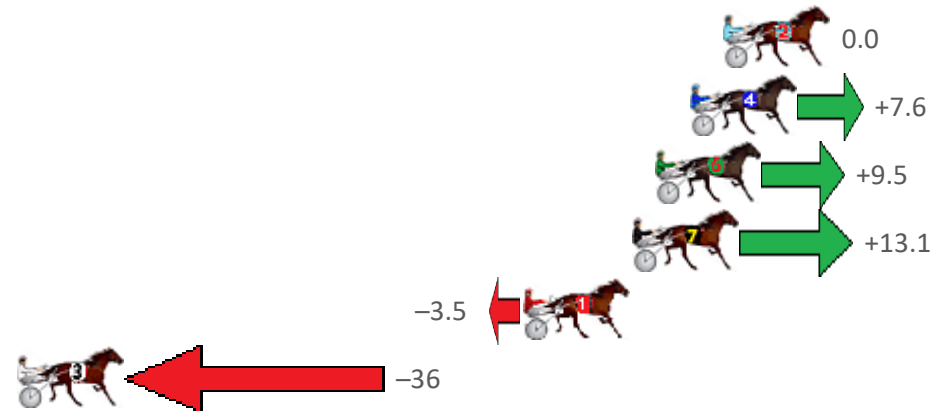

Albion Park Race 10 Distance 2647m

Saturday, 4 June 2022

Gross Time: 3:21.40   MileRate: 2:02.40   LeadTime: 81.70s   First Qtr: 31.00s   Second Qtr: 30.60s   Third Qtr: 29.00s   Fourth Qtr: 29.10s

NoHorse	Plc	Margin	Time	800Time (W)	400 Time (W)
2 GEE UP NEDDY	1	0.0m	3:21.40	58.10s (0)	29.10s (0)
4 JUSTABITNOISY	2	1.3m	3:21.50	57.56s (0)	28.52s (0)
6 NORTHERN MUSCLE	3	2.7m	3:21.61	57.43s (1)	29.11s (1)
7 GARLAND GREENE	4	3.6m	3:21.67	57.17s (1)	28.89s (1)
1 STRESS FACTOR	5	7.9m	3:22.00	58.38s (0)	29.34s (0)
3 SOBOMBA	6	86.1m	3:27.97	61.03s (0)	31.53s (0)

Finish Position and metres gained from 800m

Sectionals
Powered
by

Home of PJ Harness Analyser

Want to know how successful PJ Harness Analyser is?
Click here for regular updates

www.pjdata.com.au   admin@pjdata.com.au   www.facebook.com/PJHarnessRacing

The Racing Queensland Board (trading as Racing Queensland) and provider are not responsible for the completeness or accuracy of any of the information contained herein, and makes no representations about its suitability for any purpose.