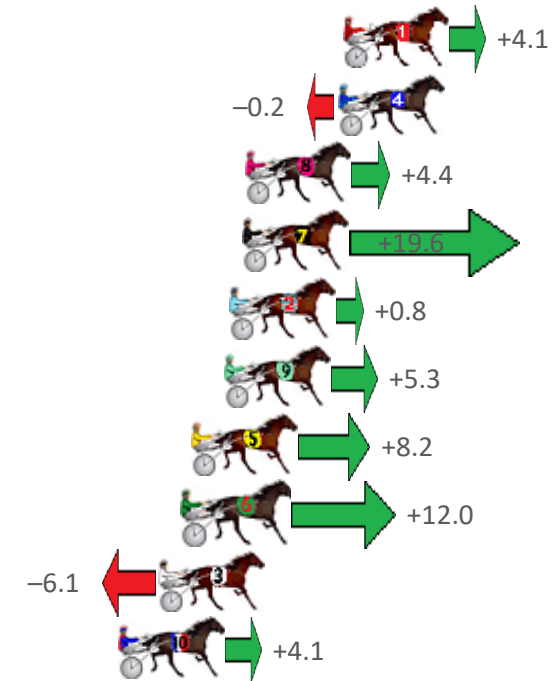

Albion Park Race 3 Distance 1660m

Saturday, 4 June 2022

Gross Time: 1:56.80 MileRate: 1:53.20 LeadTime: 3.20s First Qtr: 27.90s Second Qtr: 30.80s Third Qtr: 27.30s Fourth Qtr: 27.60s

NoHorse	Plc	Margin	Time	800Time (W)	400 Time (W)
1 INFATUATION	1	0.0m	1:56.80	54.62s (0)	27.32s (0)
4 ANOTHER STATEMENT	2	0.2m	1:56.81	54.91s (0)	27.61s (0)
8 CAPTAIN CRUSADER	3	3.9m	1:57.08	54.62s (0)	27.32s (0)
7 MANILA PLAYBOY	4	4.0m	1:57.09	53.59s (1)	26.53s (1)
2 BETTERTHANDIAMOND	5	4.5m	1:57.13	54.87s (1)	27.49s (2)
9 RANGER BOMB	6	4.7m	1:57.14	54.56s (1)	27.22s (1)
5 FOND MEMORIES	7	6.0m	1:57.24	54.38s (1)	27.04s (1)
6 SCARLET BABE	8	6.3m	1:57.26	54.12s (1)	26.98s (2)
3 ROCKNROLL ICON	9	7.3m	1:57.33	55.35s (1)	27.97s (1)
10 ROCK BOTTOM	10	8.9m	1:57.45	54.67s (0)	27.41s (0)

Finish Position and metres gained from 800m

Sectionals
Powered
by

Home of PJ Harness Analyser

Want to know how successful PJ Harness Analyser is?
Click here for regular updates

www.pjdata.com.au admin@pjdata.com.au www.facebook.com/PJHarnessRacing