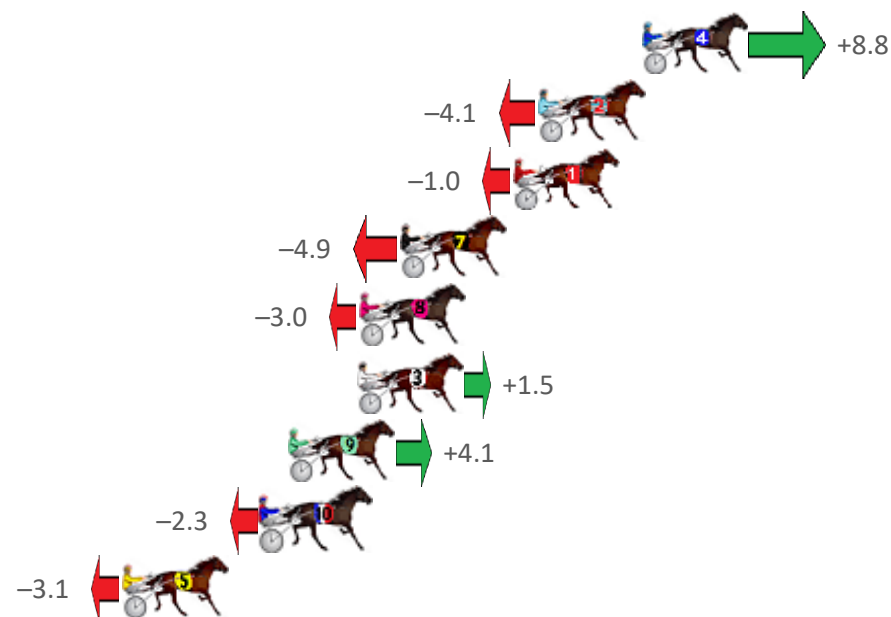

Albion Park Race 1 Distance 1660m

Saturday, 4 June 2022

Gross Time: 1:55.60 MileRate: 1:52.00 LeadTime: 3.40s First Qtr: 28.00s Second Qtr: 29.20s Third Qtr: 27.60s Fourth Qtr: 27.40s

NoHorse	Plc	Margin	Time	800Time (W)	400 Time (W)
4 HEMSWORTH	1	0.0m	1:55.60	54.40s (1)	26.80s (1)
2 JUDDY DOUGLAS	2	4.1m	1:55.90	55.30s (0)	27.70s (0)
1 COURAGEOUS SAINT	3	5.1m	1:55.97	55.09s (0)	27.41s (0)
7 ARTILLERY	4	9.6m	1:56.29	55.37s (1)	27.77s (1)
8 BOMBADIER JUJON	5	11.2m	1:56.41	55.25s (0)	27.45s (0)
3 JASPER	6	11.3m	1:56.41	54.93s (1)	27.29s (1)
9 PELOSI	7	14.0m	1:56.61	54.77s (1)	27.25s (2)
10 LOVE YOUR WORK	8	15.1m	1:56.69	55.21s (0)	27.45s (0)
5 GLENLEDI BOY	9	20.6m	1:57.09	55.29s (0)	27.53s (0)

Finish Position and metres gained from 800m

Sectionals
Powered
by

Home of PJ Harness Analyser

Want to know how successful PJ Harness Analyser is?
Click here for regular updates

www.pjdata.com.au admin@pjdata.com.au www.facebook.com/PJHarnessRacing