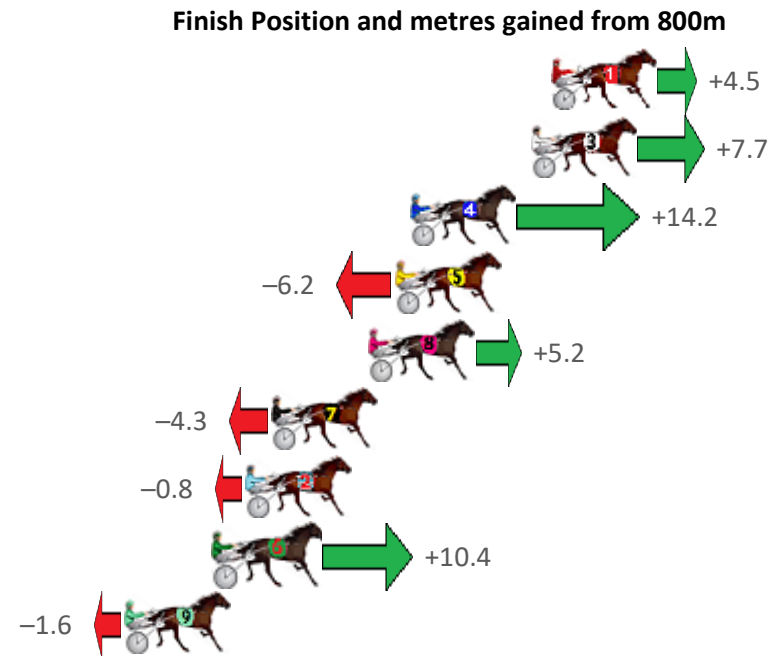

Albion Park Race 4 Distance 1660m

Saturday, 4 June 2022

Gross Time: 1:58.00 MileRate: 1:54.40 LeadTime: 3.40s First Qtr: 28.00s Second Qtr: 28.50s Third Qtr: 28.80s Fourth Qtr: 29.30s

NoHorse	Plc	Margin	Time	800Time (W)	400 Time (W)
1 REGULUS	1	0.0m	1:58.00	57.78s (0)	28.98s (0)
3 JUMPING JOLT	2	0.8m	1:58.06	57.56s (0)	28.76s (0)
4 BEE GEES BANDIT	3	5.6m	1:58.43	57.13s (1)	28.81s (0)
5 COREY WILLIAM	4	6.2m	1:58.48	58.58s (0)	29.78s (0)
8 MAJORDOIT	5	7.2m	1:58.55	57.77s (0)	29.13s (1)
7 JUST ROKIN	6	11.1m	1:58.85	58.47s (1)	29.79s (1)
2 TEARAWAY DIAMOND	7	12.1m	1:58.93	58.23s (1)	29.67s (2)
6 ROCKNROLL CLASSIC	8	13.3m	1:59.02	57.44s (1)	29.16s (2)
9 GLENEAGLE WARRIOR	9	16.9m	1:59.30	58.32s (1)	29.72s (2)

Sectionals
Powered
by

Home of PJ Harness Analyser

Want to know how successful PJ Harness Analyser is?
Click here for regular updates

www.pjdata.com.au admin@pjdata.com.au www.facebook.com/PJHarnessRacing

The Racing Queensland Board (trading as Racing Queensland) and provider are not responsible for the completeness or accuracy of any of the information contained herein, and makes no representations about its suitability for any purpose.