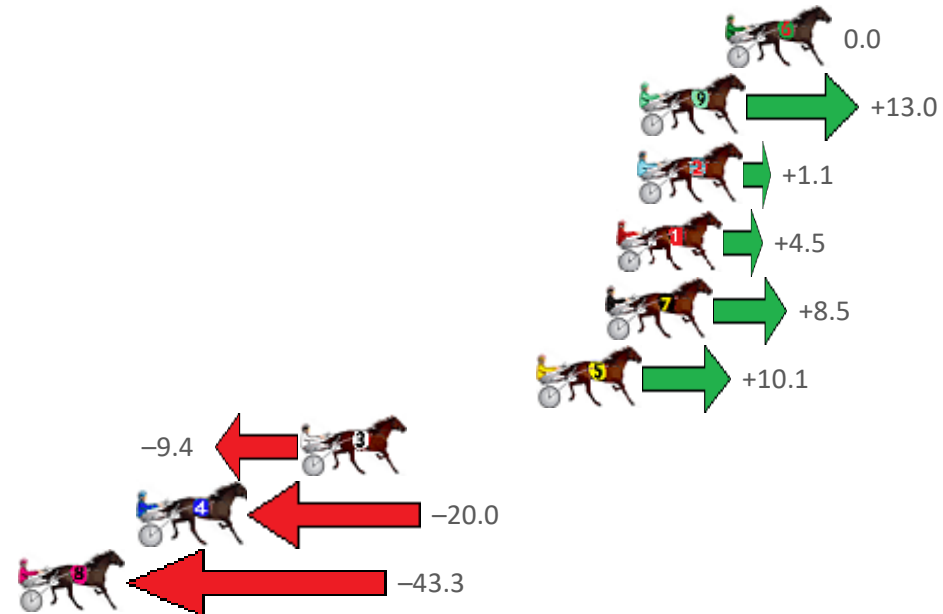

Redcliffe Race 5 Distance 1780m

Sunday, 5 June 2022

Gross Time: 2:14.70 MileRate: 2:01.80 LeadTime: 11.30s First Qtr: 30.70s Second Qtr: 31.70s Third Qtr: 30.00s Fourth Qtr: 31.00s

NoHorse	Plc	Margin	Time	800Time (W)	400 Time (W)
6 OUR EDUARDO DENARI	1	0.0m	2:14.70	61.00s (0)	31.00s (0)
9 TORQUE TO THE MAX	2	3.4m	2:14.98	60.01s (1)	30.12s (2)
2 LUCINDA JAMAR	3	3.5m	2:14.98	60.92s (0)	30.88s (0)
1 MAN OF ACTION	4	4.3m	2:15.05	60.66s (0)	30.62s (0)
7 LORD DENZEL	5	4.7m	2:15.08	60.36s (0)	30.47s (1)
5 BELLA GODIVA	6	7.5m	2:15.31	60.23s (0)	30.41s (0)
3 VALKYRIE HANOVER	7	16.8m	2:16.06	61.71s (1)	31.80s (2)
4 BETTERTHAN TORQUE	8	23.2m	2:16.58	62.52s (1)	32.51s (1)
8 ALLY PINK	9	55.1m	2:19.17	64.28s (1)	34.43s (2)

Finish Position and metres gained from 800m

Sectionals
Powered
by

Home of PJ Harness Analyser

Want to know how successful PJ Harness Analyser is?
Click here for regular updates

www.pjdata.com.au admin@pjdata.com.au www.facebook.com/PJHarnessRacing