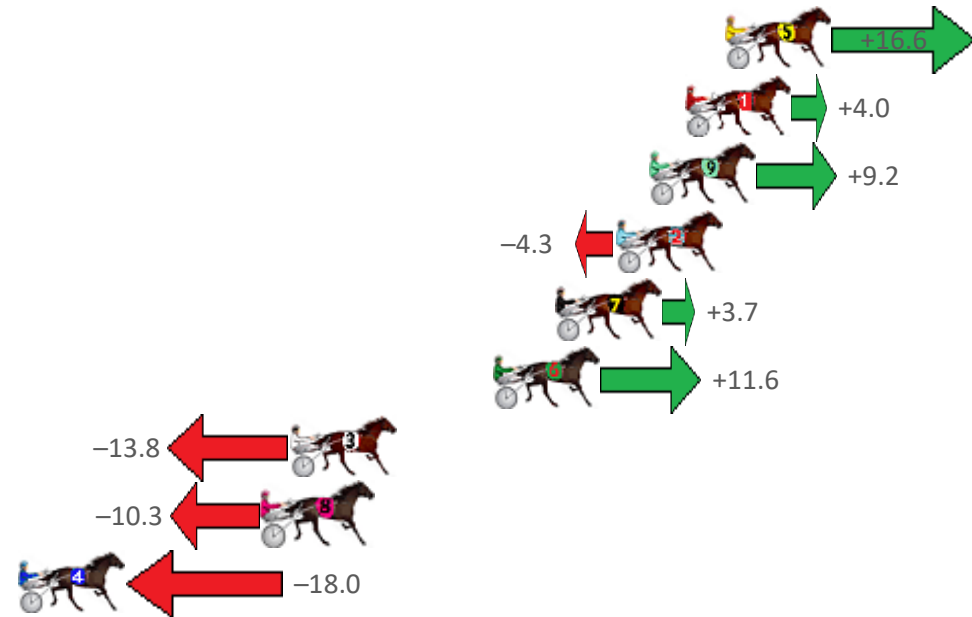

Redcliffe Race 2 Distance 1780m

Sunday, 5 June 2022

Gross Time: 2:09.10 MileRate: 1:56.70 LeadTime: 11.30s First Qtr: 29.70s Second Qtr: 29.80s Third Qtr: 28.30s Fourth Qtr: 30.00s

NoHorse	Plc	Margin	Time	800Time (W)	400 Time (W)
5 SAILALONG SINBAD	1	0.0m	2:09.10	57.10s (1)	28.79s (1)
1 ROCKNHOLME	2	1.6m	2:09.23	58.01s (0)	29.70s (0)
9 MISSTREPO	3	3.0m	2:09.34	57.63s (1)	29.36s (2)
2 JEWEL OF PEAK	4	4.3m	2:09.44	58.61s (0)	30.32s (0)
7 TRACER BULLET	5	6.7m	2:09.63	58.03s (0)	29.74s (0)
6 DOLLARBILL	6	9.2m	2:09.82	57.46s (1)	29.08s (1)
3 POLKA DOT DANCE	7	17.2m	2:10.45	59.30s (1)	30.94s (1)
8 LEXYS GOT A REASON	8	18.3m	2:10.54	59.05s (1)	30.60s (1)
4 HAWAIIANBEACH	9	33.4m	2:11.72	59.60s (0)	31.03s (0)

Finish Position and metres gained from 800m

Sectionals
Powered
by

Home of PJ Harness Analyser

Want to know how successful PJ Harness Analyser is?
Click here for regular updates

www.pjdata.com.au admin@pjdata.com.au www.facebook.com/PJHarnessRacing