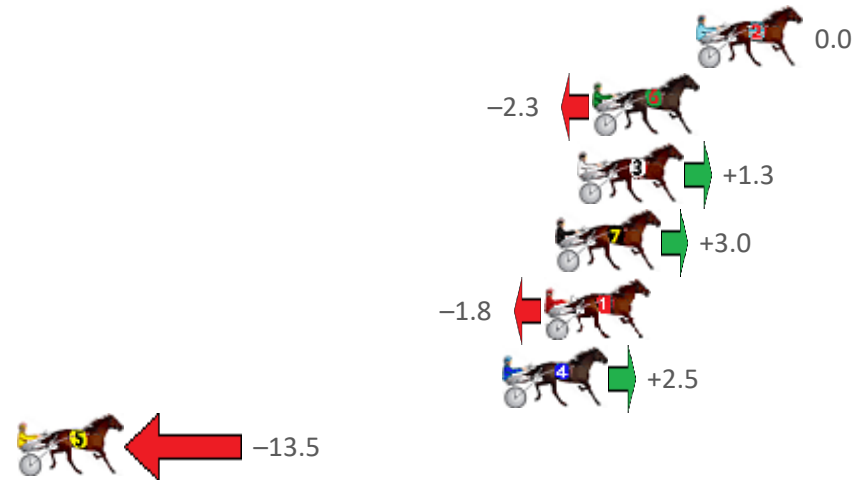

Redcliffe Race 4 Distance 1780m

Sunday, 5 June 2022

Gross Time: 2:09.10 MileRate: 1:56.80 LeadTime: 11.00s First Qtr: 30.00s Second Qtr: 31.50s Third Qtr: 27.70s Fourth Qtr: 28.90s

NoHorse	Plc	Margin	Time	800Time (W)	400 Time (W)
2 TEAGAN BANNER	1	0.0m	2:09.10	56.60s (0)	28.90s (0)
6 THE HERVEY BAY	2	4.1m	2:09.41	56.76s (1)	29.08s (1)
3 PHILANDERING CHEF	3	4.7m	2:09.46	56.51s (1)	28.78s (1)
7 EVERYTHING HAPPENS	4	5.6m	2:09.52	56.39s (0)	28.67s (0)
1 LA SAFRON	5	6.0m	2:09.56	56.73s (0)	29.00s (0)
4 ONE LAST ROLL	6	7.7m	2:09.68	56.42s (1)	28.63s (1)
5 WHAT A JOLT	7	26.9m	2:11.14	57.55s (0)	29.40s (0)

Finish Position and metres gained from 800m

Sectionals
Powered
by

Home of PJ Harness Analyser

Want to know how successful PJ Harness Analyser is?
Click here for regular updates

www.pjdata.com.au admin@pjdata.com.au www.facebook.com/PJHarnessRacing