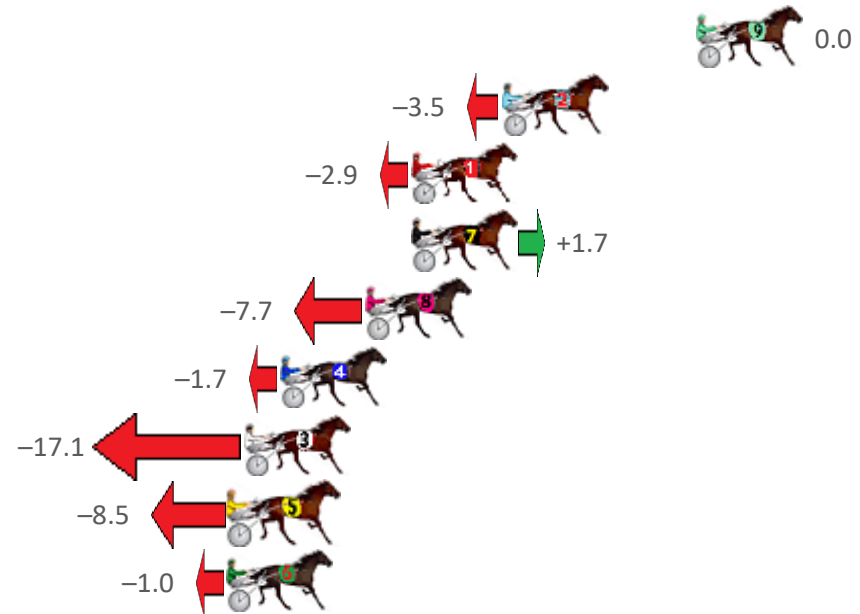

Redcliffe Race 3 Distance 1780m

Sunday, 5 June 2022

Gross Time: 2:10.80 MileRate: 1:58.20 LeadTime: 11.50s First Qtr: 29.70s Second Qtr: 30.60s Third Qtr: 28.70s Fourth Qtr: 30.30s

No	Horse	Plc	Margin	Time	800Time (W)	400 Time (W)
9	JOHNROD	1	0.0m	2:10.80	59.00s (0)	30.30s (0)
2	ILLAWONG DREAMTIM	2	7.7m	2:11.41	59.26s (0)	30.47s (0)
1	MISTER DECORUM	3	11.3m	2:11.70	59.21s (0)	30.41s (0)
7	CIRCLE LINE	3	11.3m	2:11.70	58.88s (0)	30.07s (0)
8	OFFICE BAD BOY	5	13.1m	2:11.84	59.56s (1)	30.76s (1)
4	NON PASSARE	6	16.5m	2:12.11	59.12s (1)	30.32s (1)
3	MAJOR GRANDEUR	7	17.9m	2:12.22	60.25s (1)	31.44s (1)
5	UPTONGIRL	8	18.5m	2:12.27	59.62s (1)	30.82s (1)
6	SHAKATIE	9	18.6m	2:12.28	59.07s (0)	30.27s (0)

Finish Position and metres gained from 800m

Sectionals
Powered
by

Home of PJ Harness Analyser

Want to know how successful PJ Harness Analyser is?
Click here for regular updates

www.pjdata.com.au admin@pjdata.com.au www.facebook.com/PJHarnessRacing

The Racing Queensland Board (trading as Racing Queensland) and provider are not responsible for the completeness or accuracy of any of the information contained herein, and makes no representations about its suitability for any purpose.