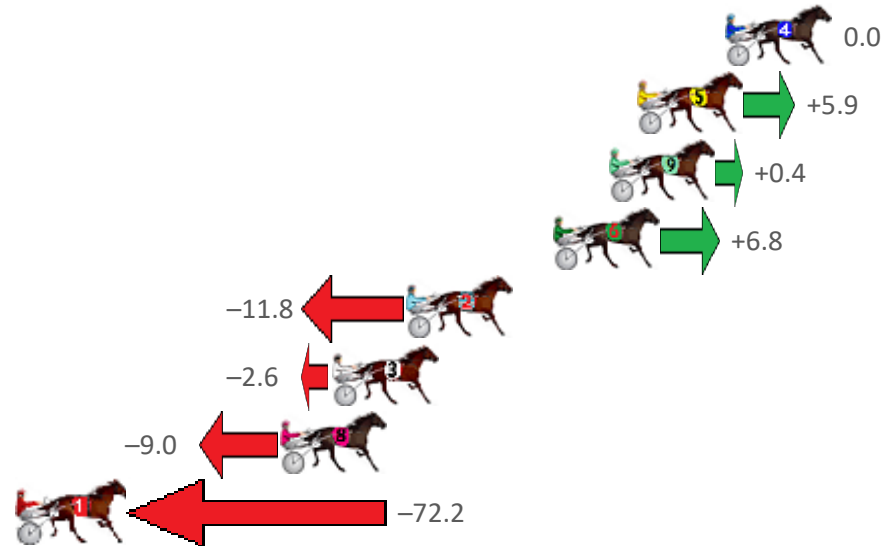

Redcliffe Race 1 Distance 2040m

Sunday, 5 June 2022

Gross Time: 2:31.20 MileRate: 1:59.30 LeadTime: 32.30s First Qtr: 30.80s Second Qtr: 30.90s Third Qtr: 28.40s Fourth Qtr: 28.80s

NoHorse	Plc	Margin	Time	800Time (W)	400 Time (W)
4 THERESACHANCE	1	0.0m	2:31.20	57.20s (0)	28.80s (0)
5 KANYE CRUSADER	2	3.5m	2:31.46	56.78s (1)	28.02s (1)
9 LITTLE CHANGE	3	4.6m	2:31.55	57.17s (1)	28.48s (1)
6 BLUE MOON RISING	4	6.8m	2:31.71	56.72s (1)	27.94s (2)
2 ROLAMAX	5	12.6m	2:32.15	58.04s (1)	29.19s (0)
3 MAGGIE	6	15.6m	2:32.38	57.38s (0)	28.31s (0)
8 CHARM OFFENSIVE	7	17.6m	2:32.53	57.84s (0)	28.76s (0)
1 SO KOOL MASTER	8	76.4m	2:36.98	62.33s (0)	33.25s (0)

Finish Position and metres gained from 800m

Sectionals
Powered
by

Home of PJ Harness Analyser

Want to know how successful PJ Harness Analyser is?
Click here for regular updates

www.pjdata.com.au admin@pjdata.com.au www.facebook.com/PJHarnessRacing