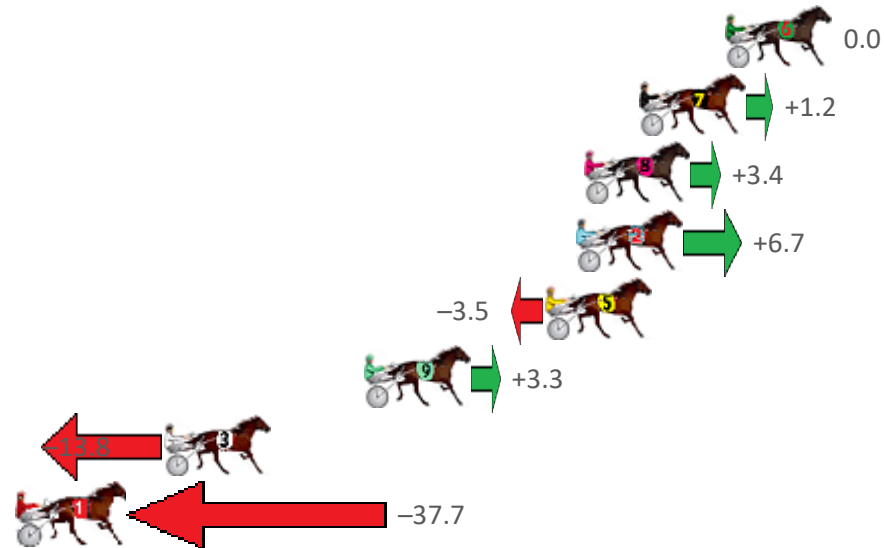

Redcliffe Race 6 Distance 1780m

Sunday, 5 June 2022

Gross Time: 2:11.50 MileRate: 1:58.90 LeadTime: 11.70s First Qtr: 30.00s Second Qtr: 30.90s Third Qtr: 28.60s Fourth Qtr: 30.30s

No	Horse	Plc	Margin	Time	800Time (W)	400 Time (W)
6	MY ULTIMATE BONDI	1	0.0m	2:11.50	58.90s (2)	30.30s (0)
7	FEELS LIKA BOSS	2	3.4m	2:11.77	58.81s (0)	29.79s (2)
8	UNDERTHEKILT	3	5.6m	2:11.94	58.65s (0)	29.80s (0)
2	BUKTHSYSTEM	4	5.9m	2:11.97	58.41s (1)	29.61s (1)
5	OUR BOY ROY	5	7.1m	2:12.06	59.16s (1)	30.35s (1)
9	PRINCE JOY	6	14.3m	2:12.63	58.66s (1)	29.99s (2)
3	DEVOUGED	7	22.2m	2:13.26	59.91s (1)	31.17s (3)
1	MY CHINA DOLL	8	37.9m	2:14.51	61.66s (0)	32.60s (0)

Finish Position and metres gained from 800m

Sectionals
Powered
by

Home of PJ Harness Analyser

Want to know how successful PJ Harness Analyser is?
Click here for regular updates

www.pjdata.com.au admin@pjdata.com.au www.facebook.com/PJHarnessRacing