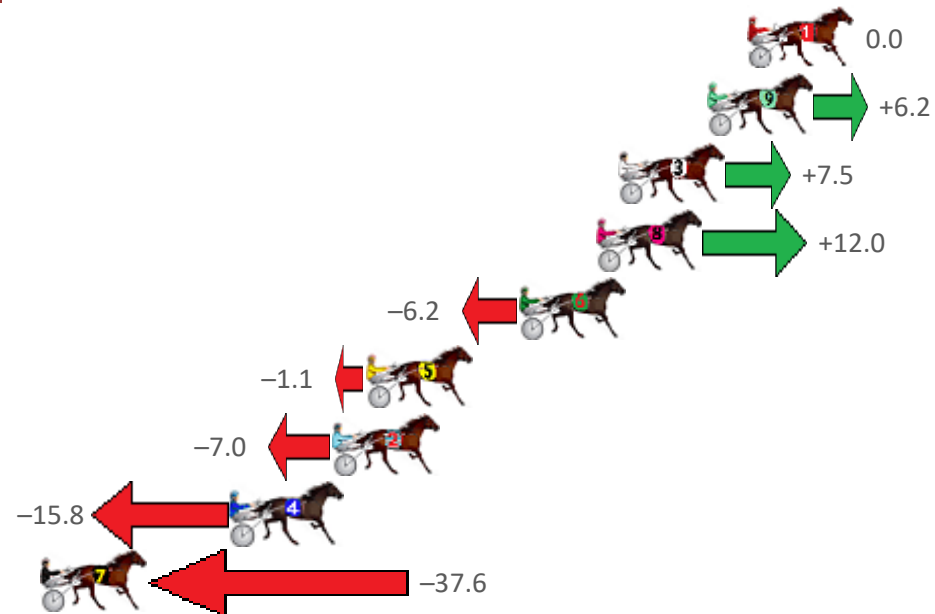

Albion Park Race 2 Distance 2138m

Tuesday, 21 June 2022

Gross Time: 2:45.80 MileRate: 2:04.80 LeadTime: 44.20s First Qtr: 30.80s Second Qtr: 30.60s Third Qtr: 29.90s Fourth Qtr: 30.30s

NoHorse	Plc	Margin	Time	800Time (W)	400 Time (W)
1 SHEZA CHANCE	1	0.0m	2:45.80	60.20s (0)	30.30s (0)
9 DOWN UNDER RORS	2	1.6m	2:45.93	59.74s (1)	29.86s (2)
3 PADDY PANTS	3	5.1m	2:46.20	59.64s (1)	29.78s (1)
8 CARNERA	4	6.0m	2:46.28	59.30s (1)	30.00s (3)
6 SHEGOTSASS	5	9.0m	2:46.51	60.66s (1)	30.71s (1)
5 DEAD SET MUSCLE	6	15.1m	2:47.00	60.28s (0)	30.07s (1)
2 HATTIE	7	16.4m	2:47.10	60.72s (0)	30.54s (0)
4 NO TRANSACTIONS	8	20.4m	2:47.42	61.38s (0)	31.25s (0)
7 MAJESTIC SPEED	9	58.6m	2:50.45	63.01s (0)	32.94s (0)

Finish Position and metres gained from 800m

Sectionals
Powered
by

Home of PJ Harness Analyser

Want to know how successful PJ Harness Analyser is?
Click here for regular updates

www.pjdata.com.au admin@pjdata.com.au www.facebook.com/PJHarnessRacing

The Racing Queensland Board (trading as Racing Queensland) and provider are not responsible for the completeness or accuracy of any of the information contained herein, and makes no representations about its suitability for any purpose.