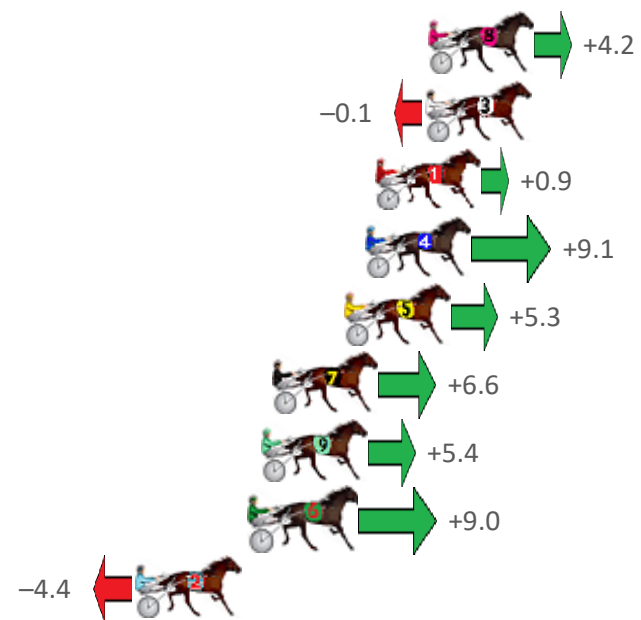

Albion Park Race 9 Distance 2138m

Tuesday, 21 June 2022

Gross Time: 2:33.90 MileRate: 1:55.80 LeadTime: 35.80s First Qtr: 30.70s Second Qtr: 30.40s Third Qtr: 28.80s Fourth Qtr: 28.20s

NoHorse	Plc	Margin	Time	800Time (W)	400 Time (W)
8 AUNTY BELLA	1	0.0m	2:33.90	56.70s (0)	27.88s (0)
3 NO DOUBT	2	0.1m	2:33.91	57.01s (0)	28.21s (0)
1 PARAMA	3	2.1m	2:34.06	56.94s (1)	28.22s (1)
4 MISTERY ROAD	4	2.5m	2:34.09	56.36s (2)	28.08s (2)
5 BE MY ROCK	5	3.3m	2:34.14	56.62s (0)	27.81s (0)
7 TEDDY FEELS GOOD	6	6.2m	2:34.36	56.53s (0)	27.41s (1)
9 COPPERFIELD	7	6.6m	2:34.39	56.62s (1)	27.78s (1)
6 HE SAID SHE SAID	8	7.0m	2:34.42	56.36s (2)	28.07s (2)
2 MISTER HART	9	11.6m	2:34.76	57.31s (1)	28.55s (1)

Finish Position and metres gained from 800m

Sectionals
Powered
by

Home of PJ Harness Analyser

Want to know how successful PJ Harness Analyser is?
Click here for regular updates

www.pjdata.com.au admin@pjdata.com.au www.facebook.com/PJHarnessRacing

The Racing Queensland Board (trading as Racing Queensland) and provider are not responsible for the completeness or accuracy of any of the information contained herein, and makes no representations about its suitability for any purpose.