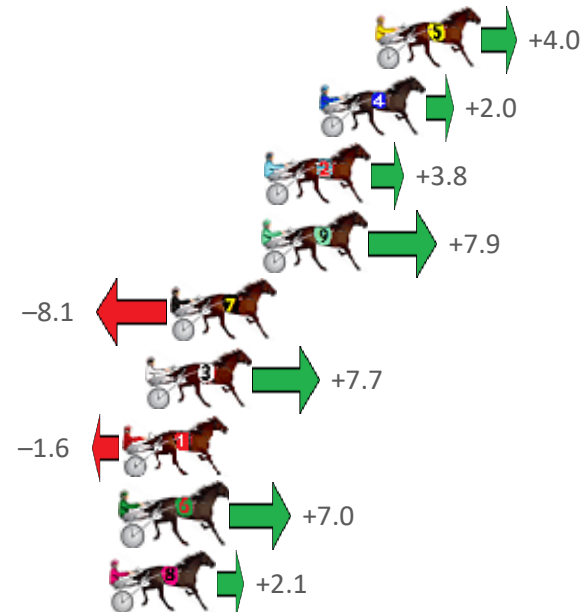

Albion Park Race 6 Distance 1660m

Tuesday, 21 June 2022

Gross Time: 1:56.80 MileRate: 1:53.30 LeadTime: 3.30s First Qtr: 27.60s Second Qtr: 30.10s Third Qtr: 28.00s Fourth Qtr: 27.80s

NoHorse	Plc	Margin	Time	800Time (W)	400 Time (W)
5 FRANCO HAMPTON	1	0.0m	1:56.80	55.52s (1)	27.80s (1)
4 KEY LARGO	2	2.2m	1:56.96	55.66s (0)	27.59s (0)
2 MAFUTA VAUTIN	3	4.4m	1:57.12	55.54s (1)	27.73s (1)
9 MAYWYNS COURAGE	4	4.5m	1:57.13	55.25s (1)	27.42s (1)
7 STREITKID	5	8.1m	1:57.39	56.36s (0)	28.36s (0)
3 ARTHUR LOWE	6	9.1m	1:57.47	55.27s (0)	27.18s (0)
1 LETS KATCHMEIFUCAN	7	10.0m	1:57.53	55.91s (0)	27.83s (0)
6 HARPS	8	10.0m	1:57.53	55.31s (1)	27.48s (1)
8 CANT REFUSE	9	10.5m	1:57.57	55.65s (0)	27.56s (0)

Finish Position and metres gained from 800m

Sectionals
Powered
by

Home of PJ Harness Analyser

Want to know how successful PJ Harness Analyser is?
Click here for regular updates

www.pjdata.com.au admin@pjdata.com.au www.facebook.com/PJHarnessRacing