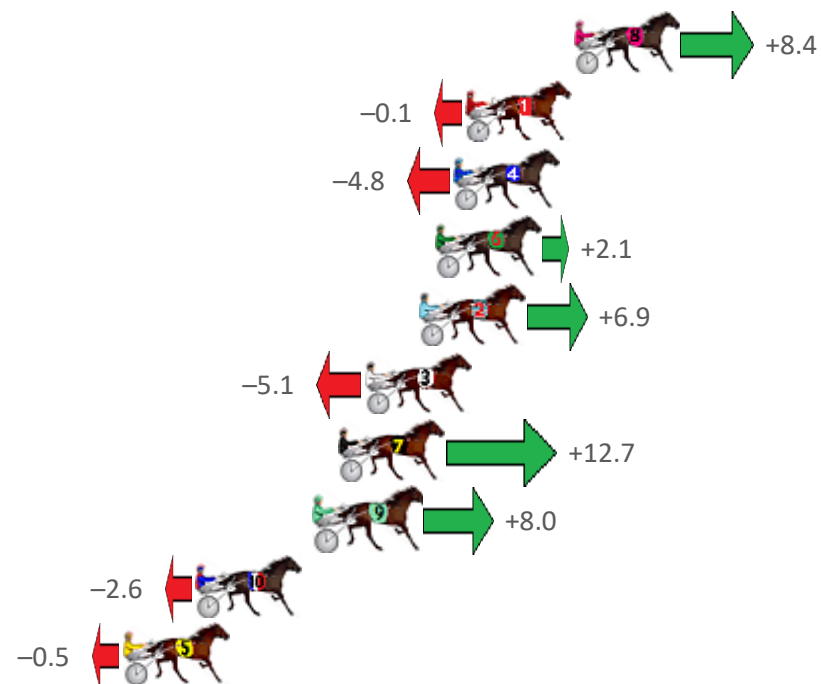

Albion Park Race 10 Distance 1660m

Tuesday, 21 June 2022

Gross Time: 1:58.80 MileRate: 1:55.20 LeadTime: 3.60s First Qtr: 28.10s Second Qtr: 30.80s Third Qtr: 28.20s Fourth Qtr: 28.10s

No	Horse	Plc	Margin	Time	800Time (W)	400 Time (W)
8	NOR WESTA	1	0.0m	1:58.80	55.71s (0)	27.50s (0)
1	MR IBIZA	2	4.3m	1:59.12	56.31s (0)	28.11s (0)
4	MY ULTIMATE BILLY	3	4.8m	1:59.15	56.64s (0)	28.44s (0)
6	WHATA ROLLER	4	5.5m	1:59.21	56.15s (1)	28.15s (2)
2	DANCINTOTHEBEAT	5	6.1m	1:59.25	55.82s (0)	27.62s (0)
3	OYSTER STRIDE	6	8.3m	1:59.41	56.66s (1)	28.55s (1)
7	HES SWEET	7	9.3m	1:59.49	55.41s (1)	27.55s (1)
9	ALWAYS THUNDER	8	10.2m	1:59.55	55.74s (0)	27.61s (0)
10	MACH BRILLIANCE	9	15.0m	1:59.91	56.48s (1)	28.52s (2)
5	IM THE BOUNTY HUNTE	10	17.9m	2:00.12	56.33s (1)	28.40s (2)

Finish Position and metres gained from 800m

Sectionals
Powered
by

Home of PJ Harness Analyser

Want to know how successful PJ Harness Analyser is?
Click here for regular updates

www.pjdata.com.au admin@pjdata.com.au www.facebook.com/PJHarnessRacing