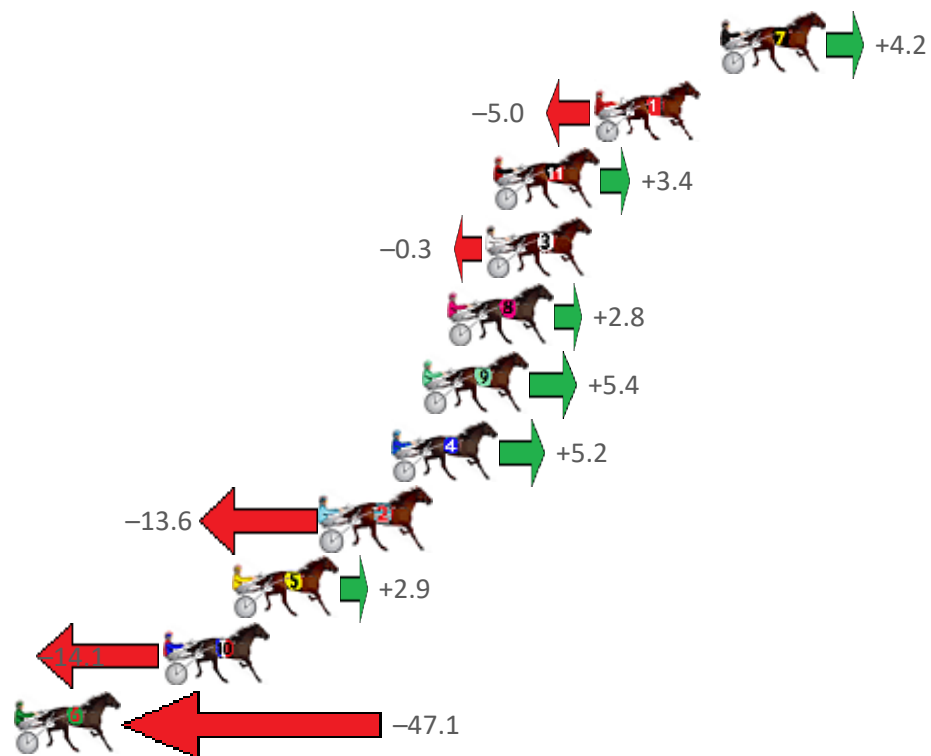

Albion Park Race 3 Distance 2138m

Tuesday, 21 June 2022

Gross Time: 2:40.80 MileRate: 2:01.00 LeadTime: 41.60s First Qtr: 30.40s Second Qtr: 30.40s Third Qtr: 28.50s Fourth Qtr: 29.90s

NoHorse	Plc	Margin	Time	800Time (W)	400 Time (W)
7 JANSSON	1	0.0m	2:40.80	58.10s (0)	29.59s (0)
1 MILLY AN EYRE	2	5.0m	2:41.19	58.76s (0)	30.27s (0)
11 MATATOKI	3	9.0m	2:41.50	58.15s (1)	29.71s (2)
3 THE NIGHT KING	4	9.3m	2:41.53	58.42s (0)	29.89s (0)
8 RIGONDEAUX	5	10.8m	2:41.65	58.20s (0)	29.69s (0)
9 FATHER CHRISTMAS	6	11.8m	2:41.72	58.01s (1)	29.86s (3)
4 KAR MANOR	7	13.0m	2:41.82	58.02s (0)	29.68s (1)
2 GUNNER	8	15.8m	2:42.04	59.39s (1)	31.01s (1)
5 HELLO JOLENE JOLENE	9	19.3m	2:42.31	58.19s (1)	29.77s (0)
10 MELPARK MAGIC	10	22.1m	2:42.53	59.42s (1)	30.96s (1)
6 MINNIE BOW TIQUE	11	107.1m	2:49.19	61.82s (0)	31.91s (0)

Finish Position and metres gained from 800m

Sectionals
Powered
by

Home of PJ Harness Analyser

Want to know how successful PJ Harness Analyser is?
Click here for regular updates

www.pjdata.com.au admin@pjdata.com.au www.facebook.com/PJHarnessRacing