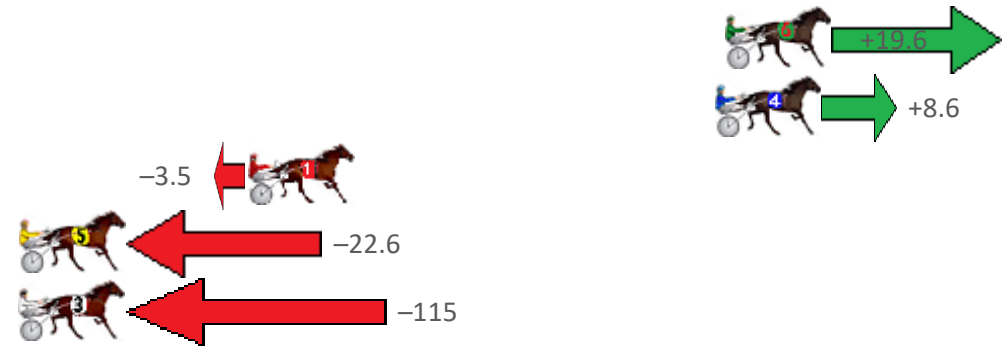

Albion Park Race 1 Distance 1628m

Tuesday, 21 June 2022

Gross Time: 2:04.60 MileRate: 2:02.40 LeadTime: 2.20s First Qtr: 33.30s Second Qtr: 30.20s Third Qtr: 30.10s Fourth Qtr: 28.80s

NoHorse	Plc	Margin	Time	800Time (W)	400 Time (W)
6 SUSAN IS HER NAME	1	0.0m	2:04.60	57.47s (1)	28.37s (0)
4 NELLIE JOY	2	0.4m	2:04.63	58.27s (0)	28.83s (0)
1 WEWILLSEEHOWWEGO	3	18.9m	2:06.03	59.16s (0)	29.18s (0)
5 RAZZLEME DAZZLEME	4	62.6m	2:09.33	60.55s (0)	30.06s (0)
3 HOLD MY HAT DOUG	5	114.8m	2:13.28	67.30s (0)	35.16s (0)

Finish Position and metres gained from 800m

Sectionals
Powered
by

Home of PJ Harness Analyser

Want to know how successful PJ Harness Analyser is?
Click here for regular updates

www.pjdata.com.au admin@pjdata.com.au www.facebook.com/PJHarnessRacing