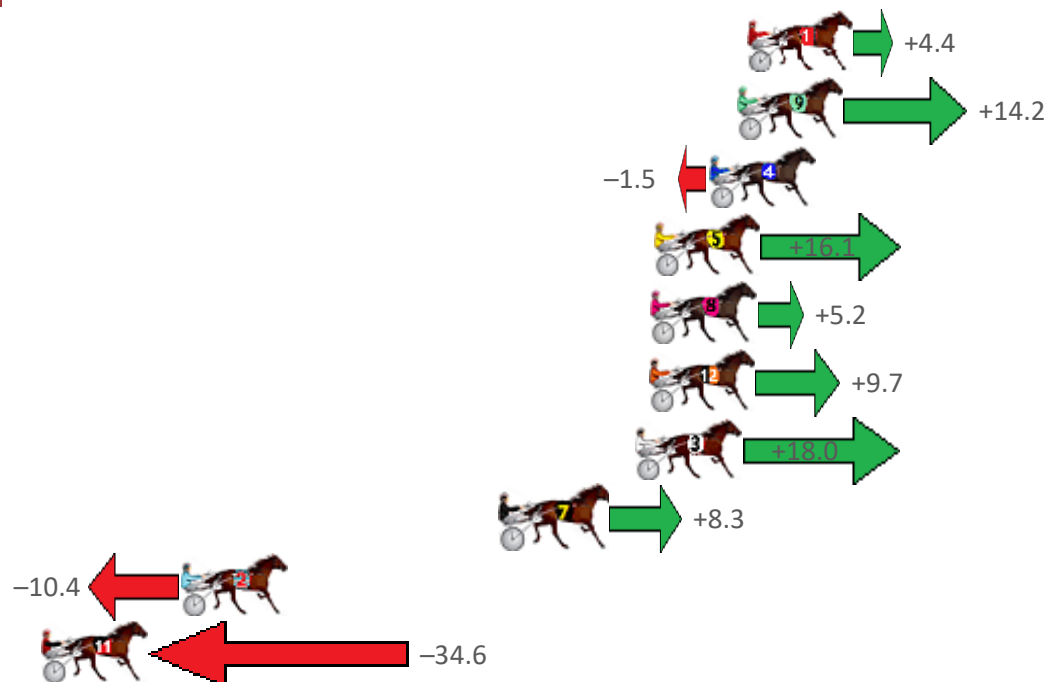

Albion Park Race 7 Distance 2138m

Tuesday, 21 June 2022

Gross Time: 2:35.60 MileRate: 1:57.10 LeadTime: 37.90s First Qtr: 29.30s Second Qtr: 29.20s Third Qtr: 29.60s Fourth Qtr: 29.60s

NoHorse	Plc	Margin	Time	800Time (W)	400 Time (W)
1 PARTY POLOTIX	1	0.0m	2:35.60	58.88s (0)	29.26s (0)
9 TORQUE TOTHE MUSIC	2	0.4m	2:35.63	58.16s (2)	29.51s (1)
4 OUR AUNTY ASH	3	1.5m	2:35.72	59.31s (0)	29.71s (0)
5 MISTER CAUTIOUS	4	3.7m	2:35.89	58.02s (2)	29.42s (1)
8 CHAL BE	5	3.8m	2:35.89	58.82s (0)	29.23s (0)
12 BETTOR ROCKNROLL	6	3.9m	2:35.90	58.49s (0)	28.89s (0)
3 HEZ ON THE BUZZER	7	4.4m	2:35.94	57.88s (1)	29.14s (2)
7 LIFEINHEAVEN	8	9.7m	2:36.35	58.59s (0)	28.97s (0)
2 SHEZ ALL STYLE	9	22.4m	2:37.34	59.97s (1)	30.04s (1)
11 BONZA GUY	10	37.2m	2:38.49	61.75s (1)	31.54s (1)

Finish Position and metres gained from 800m

Sectionals
Powered
by

Home of PJ Harness Analyser

Want to know how successful PJ Harness Analyser is?
Click here for regular updates

www.pjdata.com.au admin@pjdata.com.au www.facebook.com/PJHarnessRacing