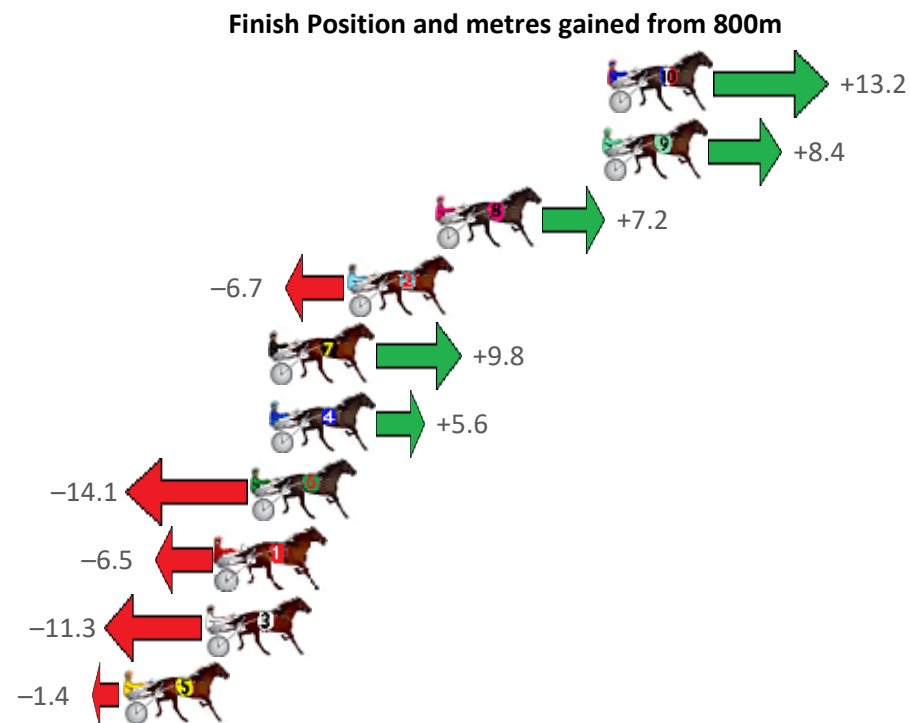

Albion Park Race 8 Distance 2138m

Tuesday, 21 June 2022

Gross Time: 2:33.00 MileRate: 1:55.20 LeadTime: 36.40s First Qtr: 30.00s Second Qtr: 30.80s Third Qtr: 28.10s Fourth Qtr: 27.70s

NoHorse	Plc	Margin	Time	800Time (W)	400 Time (W)
10 ONE BIG SHEW	1	0.0m	2:33.00	54.88s (1)	27.08s (2)
9 PERFECT CUT	2	0.2m	2:33.01	55.22s (1)	27.38s (1)
8 GOOD AS IT GETS	3	6.8m	2:33.50	55.30s (0)	27.27s (1)
2 THE GROGFATHER	4	10.3m	2:33.75	56.26s (1)	28.41s (1)
7 DUKKAH	5	13.4m	2:33.98	55.12s (0)	27.36s (0)
4 CHAMONIX	6	13.4m	2:33.98	55.41s (0)	27.33s (1)
6 FLYING ART	7	14.1m	2:34.03	56.78s (0)	28.53s (0)
1 BOMB SUIT	8	15.5m	2:34.13	56.25s (0)	28.05s (0)
3 ITZ MAJOR RICH	9	15.9m	2:34.16	56.58s (0)	28.37s (0)
5 DOCTA FEELGOOD	10	19.2m	2:34.40	55.90s (1)	28.09s (2)

Sectionals
Powered
by

Home of PJ Harness Analyser

Want to know how successful PJ Harness Analyser is?
Click here for regular updates

www.pjdata.com.au admin@pjdata.com.au www.facebook.com/PJHarnessRacing