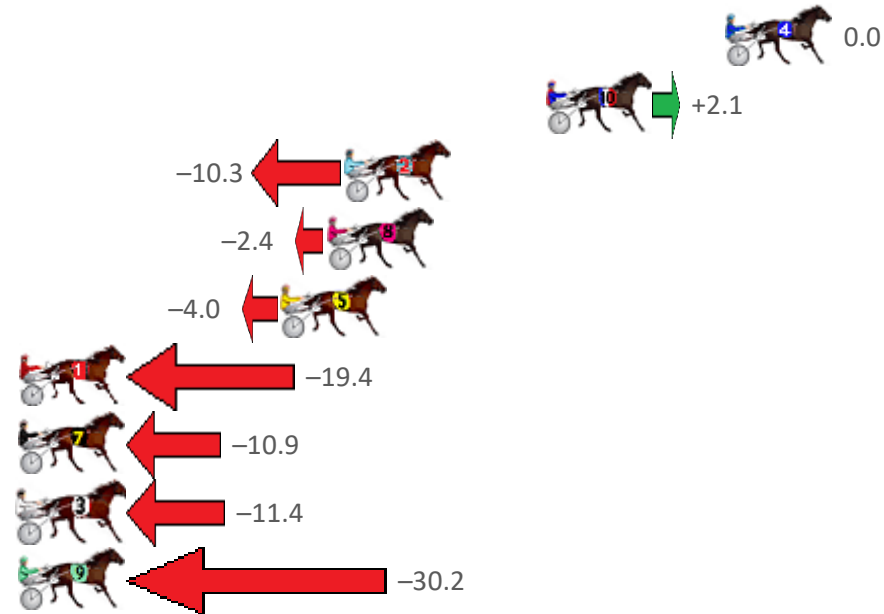

Albion Park Race 5 Distance 1660m

Tuesday, 21 June 2022

Gross Time: 1:59.00 MileRate: 1:55.30 LeadTime: 3.40s First Qtr: 29.10s Second Qtr: 30.50s Third Qtr: 28.40s Fourth Qtr: 27.60s

NoHorse	Plc	Margin	Time	800Time (W)	400 Time (W)
4 BONNIE PRINCE LOUIS	1	0.0m	1:59.00	56.00s (0)	27.60s (0)
10 BETTING ORIGIN	2	7.1m	1:59.52	55.85s (1)	27.30s (2)
2 ZACHAROONI	3	15.1m	2:00.10	56.72s (0)	28.35s (0)
8 A RAINBOW DANCER	4	15.8m	2:00.15	56.17s (0)	27.67s (0)
5 INDY JEWEL	5	17.6m	2:00.28	56.28s (1)	27.68s (1)
1 THE WEAPON	6	28.6m	2:01.08	57.35s (0)	28.85s (0)
7 MASTER CHARLES	7	28.7m	2:01.08	56.76s (0)	28.25s (0)
3 ALL BEFORE HIM	8	29.6m	2:01.15	56.79s (1)	28.22s (1)
9 PRESS STATEMENT	9	35.0m	2:01.54	58.10s (1)	29.53s (1)

Finish Position and metres gained from 800m

Sectionals
Powered
by

Home of PJ Harness Analyser

Want to know how successful PJ Harness Analyser is?
Click here for regular updates

www.pjdata.com.au admin@pjdata.com.au www.facebook.com/PJHarnessRacing

The Racing Queensland Board (trading as Racing Queensland) and provider are not responsible for the completeness or accuracy of any of the information contained herein, and makes no representations about its suitability for any purpose.