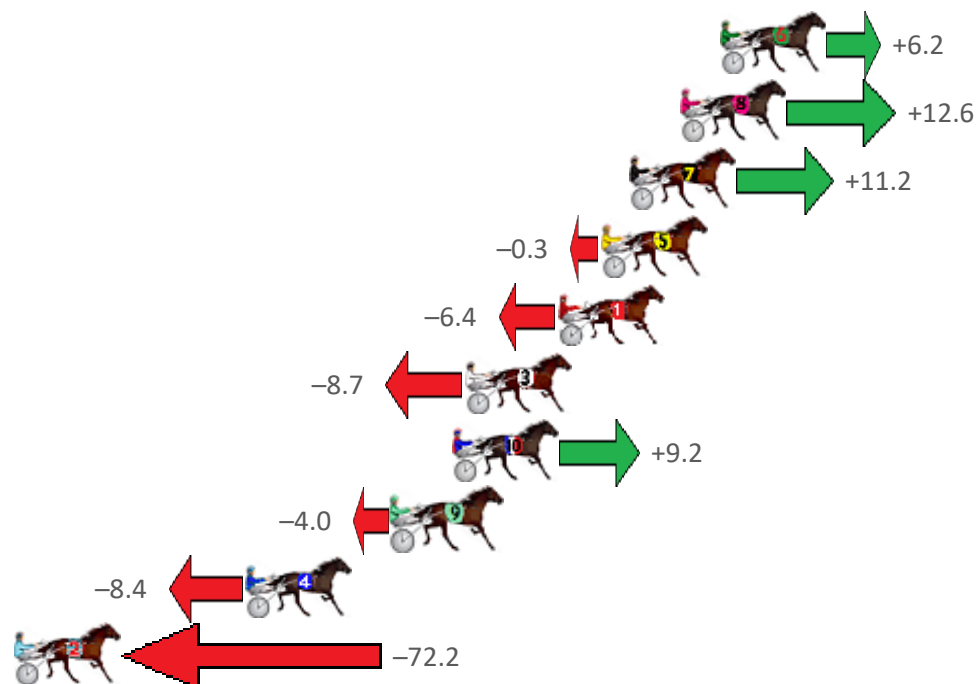

Albion Park Race 4 Distance 1660m

Tuesday, 21 June 2022

Gross Time: 2:02.00 MileRate: 1:58.30 LeadTime: 3.50s First Qtr: 27.90s Second Qtr: 31.70s Third Qtr: 29.90s Fourth Qtr: 29.00s

NoHorse	Plc	Margin	Time	800Time (W)	400 Time (W)
6 CARTER GRANT	1	0.0m	2:02.00	58.45s (1)	28.65s (1)
8 MISTER DOMINGO	2	1.6m	2:02.12	57.98s (0)	28.15s (0)
7 MIKI MAGIC	3	3.6m	2:02.27	58.08s (1)	28.31s (2)
5 TIN AMBER MINE	4	4.7m	2:02.36	58.92s (0)	29.04s (0)
1 SHORT LEG SUE	5	6.4m	2:02.49	59.37s (0)	29.46s (0)
3 BRONSKI DELIGHT	6	10.1m	2:02.77	59.54s (1)	29.71s (1)
10 MAYWYNS LA NINA	7	10.6m	2:02.81	58.23s (1)	28.52s (1)
9 ENGLISH DANCE	8	13.0m	2:02.99	59.19s (0)	29.30s (0)
4 GLEMELLY BEACH	9	18.8m	2:03.43	59.51s (1)	29.71s (2)
2 MY GIRL MANDY	10	172.2m	2:15.10	64.19s (0)	32.04s (0)

Finish Position and metres gained from 800m

Sectionals
Powered
by

Home of PJ Harness Analyser

Want to know how successful PJ Harness Analyser is?
Click here for regular updates

www.pjdata.com.au admin@pjdata.com.au www.facebook.com/PJHarnessRacing

The Racing Queensland Board (trading as Racing Queensland) and provider are not responsible for the completeness or accuracy of any of the information contained herein, and makes no representations about its suitability for any purpose.