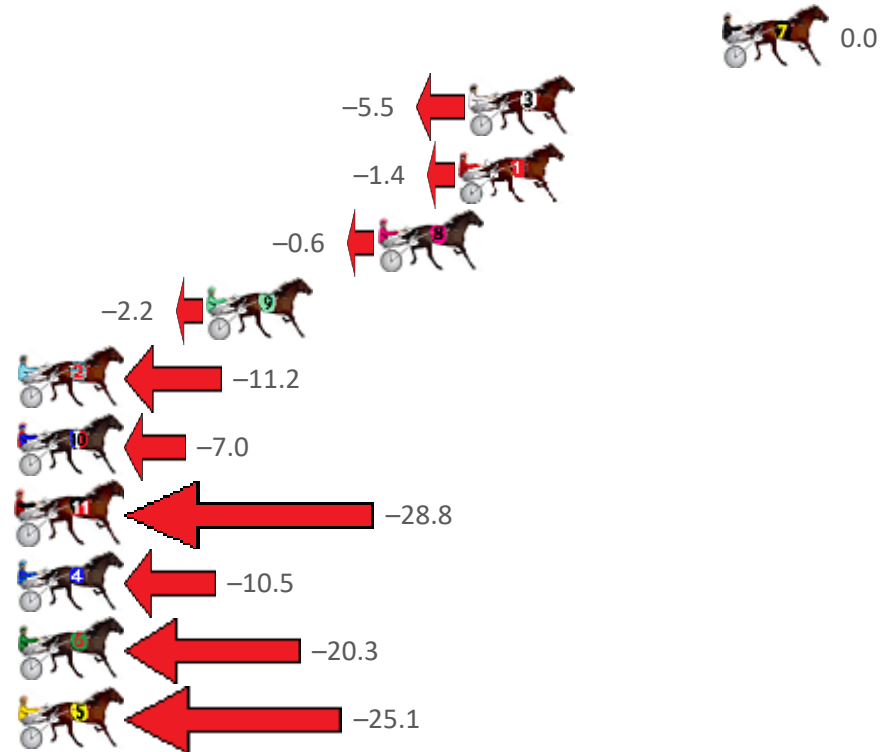

Albion Park Race 2 Distance 2138m

Saturday, 2 July 2022

Gross Time: 2:35.70 MileRate: 1:57.20 LeadTime: 38.50s First Qtr: 32.00s Second Qtr: 29.90s Third Qtr: 28.20s Fourth Qtr: 27.10s

No Horse	Plc	Margin	Time	800Time (W)	400 Time (W)
7 TRIPLE FOUR	1	0.0m	2:35.70	55.30s (0)	27.10s (0)
3 WINONA WRITER	2	10.1m	2:36.42	55.70s (0)	27.50s (0)
1 JENDEN STRIKE	3	10.5m	2:36.45	55.41s (0)	27.25s (0)
8 CALA JANE	4	13.7m	2:36.68	55.36s (0)	27.16s (0)
9 HEY MISTER TAYLOR	5	20.5m	2:37.16	55.48s (0)	27.32s (0)
2 LADY AVANA	6	29.5m	2:37.81	56.13s (1)	28.37s (2)
10 SMOOTH CASH	7	29.8m	2:37.83	55.83s (2)	28.79s (2)
11 ONE BIG SHEW	8	32.8m	2:38.04	57.36s (1)	29.20s (1)
4 NICKS PICK	9	32.8m	2:38.04	56.08s (1)	28.32s (2)
6 TUNGSTEN TERROR	10	33.4m	2:38.08	56.76s (1)	28.52s (1)
5 AIR TIME	11	34.2m	2:38.14	57.10s (1)	28.86s (1)

Finish Position and metres gained from 800m

Sectionals
Powered
by

Home of PJ Harness Analyser
Want to know how successful PJ Harness Analyser is?
Click here for regular updates
www.pjdata.com.au admin@pjdata.com.au www.facebook.com/PJHarnessRacing

The Racing Queensland Board (trading as Racing Queensland) and provider are not responsible for the completeness or accuracy of any of the information contained herein, and makes no representations about its suitability for any purpose.