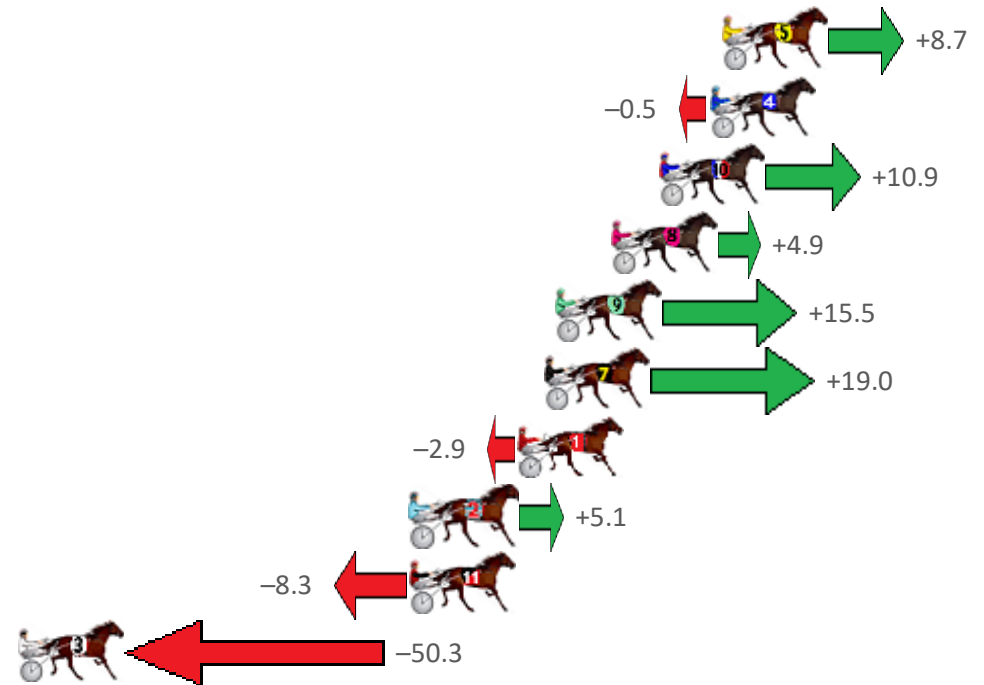

Albion Park Race 6 Distance 1660m

Saturday, 2 July 2022

Gross Time: 1:56.50 MileRate: 1:53.00 LeadTime: 3.30s First Qtr: 29.10s Second Qtr: 28.30s Third Qtr: 27.70s Fourth Qtr: 28.10s

No Horse	Plc	Margin	Time	800Time (W)	400 Time (W)
5 SPIRIT OF ST LOUIS	1	0.0m	1:56.50	55.20s (1)	27.62s (1)
4 FIRE FOX	2	0.5m	1:56.54	55.84s (0)	28.14s (0)
10 DEUS EX	3	2.5m	1:56.68	55.06s (0)	27.32s (0)
8 MAJESTIC CRUISER	4	4.4m	1:56.82	55.48s (0)	27.74s (0)
9 BLACKSADANCE	5	6.6m	1:56.99	54.77s (1)	27.27s (2)
7 MACH DA VINCI	6	7.1m	1:57.02	54.52s (1)	27.38s (0)
1 L L COOL J	7	8.1m	1:57.10	56.04s (0)	28.38s (0)
2 STAR GALLERIA	8	12.3m	1:57.41	55.51s (1)	27.57s (1)
11 A GS WHITE SOCKS	9	12.4m	1:57.42	56.44s (1)	28.82s (1)
3 NORTHVIEW HUSTLER	10	63.7m	2:01.20	59.58s (1)	31.64s (1)

Finish Position and metres gained from 800m

Sectionals
Powered
by

Home of PJ Harness Analyser

Want to know how successful PJ Harness Analyser is?
Click here for regular updates

www.pjdata.com.au admin@pjdata.com.au www.facebook.com/PJHarnessRacing