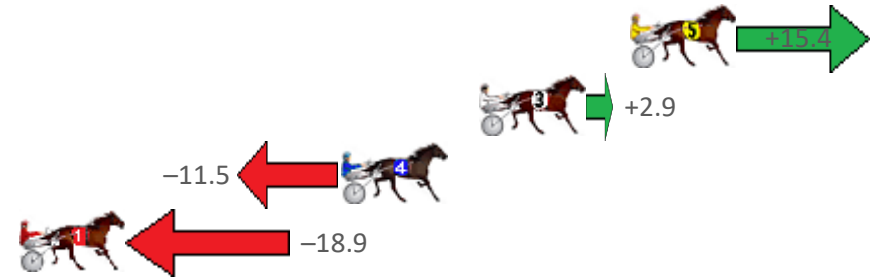

Albion Park Race 10 Distance 1660m

Saturday, 2 July 2022

Gross Time: 2:01.00 MileRate: 1:57.30 LeadTime: 3.40s First Qtr: 29.00s Second Qtr: 32.10s Third Qtr: 27.10s Fourth Qtr: 29.40s

No Horse	Plc	Margin	Time	800Time (W)	400 Time (W)
5 HOLD ONTO YA BLING	1	0.0m	2:01.00	55.46s (0)	28.96s (1)
3 JEWEL MELODY	2	6.0m	2:01.46	56.36s (1)	29.70s (1)
4 SMIRKS LIKA BOSS	3	11.5m	2:01.89	57.39s (0)	30.29s (0)
1 CARTER GRANT	4	24.3m	2:02.87	58.01s (0)	30.95s (0)

Finish Position and metres gained from 800m

Sectionals
Powered
by

Home of PJ Harness Analyser

Want to know how successful PJ Harness Analyser is?
Click here for regular updates

www.pjdata.com.au admin@pjdata.com.au www.facebook.com/PJHarnessRacing