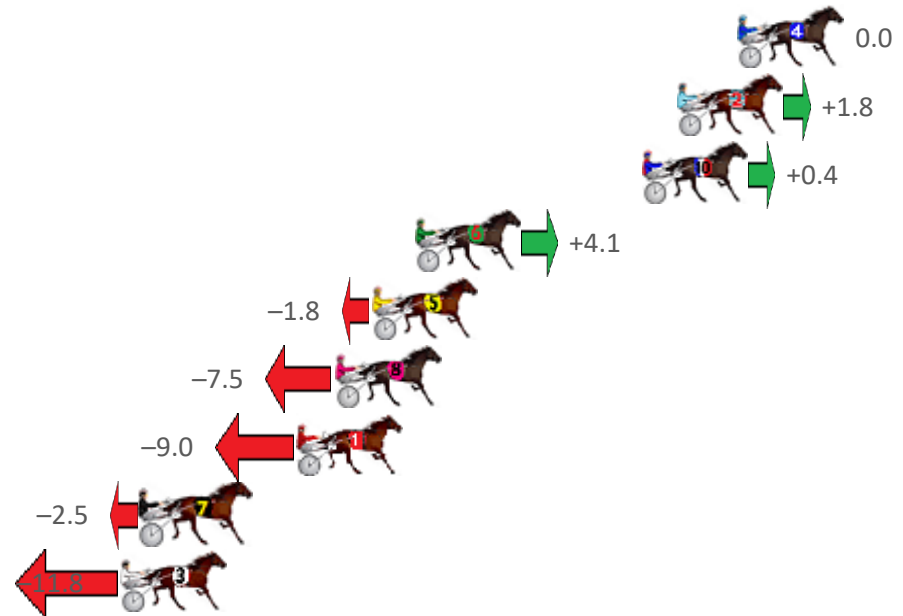

Albion Park Race 9 Distance 2138m

Saturday, 2 July 2022

Gross Time: 2:43.90 MileRate: 2:03.40 LeadTime: 43.00s First Qtr: 31.30s Second Qtr: 30.90s Third Qtr: 30.40s Fourth Qtr: 28.30s

No Horse	Plc	Margin	Time	800Time (W)	400 Time (W)
4 RILEY MOMENT	1	0.0m	2:43.90	58.70s (0)	28.30s (0)
2 NATTY PAGGER	2	2.4m	2:44.08	58.56s (0)	28.16s (0)
10 DOFF YOUR CAP	3	3.8m	2:44.18	58.66s (1)	28.30s (1)
6 JUSTABITNOISY	4	12.8m	2:44.85	58.37s (1)	27.93s (1)
5 KINGDOM COME	5	14.5m	2:44.98	58.82s (0)	28.42s (0)
8 YMBRO WASTED	6	16.0m	2:45.09	59.25s (1)	28.85s (1)
1 GLOBAL FLIGHT	7	17.5m	2:45.20	59.36s (0)	28.96s (0)
7 STRESS FACTOR	8	23.7m	2:45.66	58.86s (1)	28.42s (1)
3 THE NIGHT KING	9	24.5m	2:45.72	59.56s (1)	29.08s (1)

Finish Position and metres gained from 800m

Sectionals
Powered
by

Home of PJ Harness Analyser

Want to know how successful PJ Harness Analyser is?
Click here for regular updates

www.pjdata.com.au admin@pjdata.com.au www.facebook.com/PJHarnessRacing