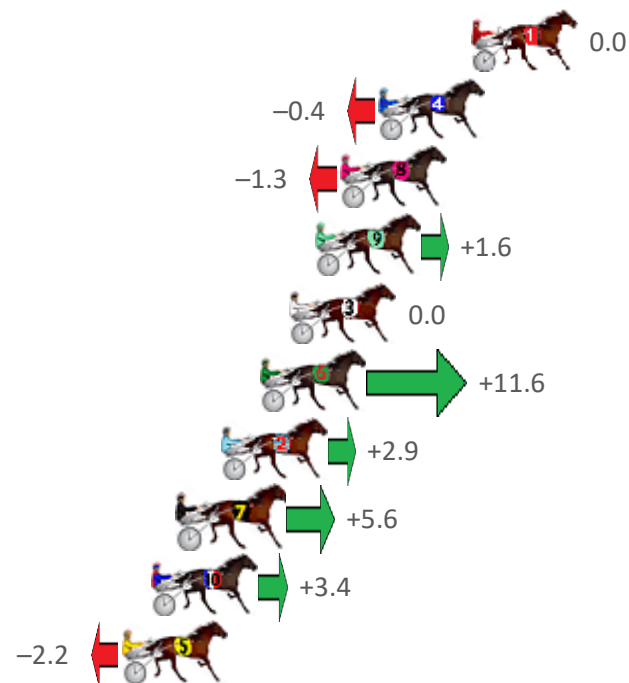

Albion Park Race 5 Distance 1660m

Saturday, 2 July 2022

Gross Time: 2:00.10 MileRate: 1:56.40 LeadTime: 3.40s First Qtr: 28.90s Second Qtr: 31.30s Third Qtr: 29.00s Fourth Qtr: 27.50s

No	Horse	Plc	Margin	Time	800Time (W)	400 Time (W)
1	RONALDO	1	0.0m	2:00.10	56.50s (0)	27.50s (0)
4	BOMBADIER JUJON	2	3.7m	2:00.37	56.53s (1)	27.65s (1)
8	CAPTAIN NEMO	3	5.2m	2:00.48	56.60s (0)	27.60s (0)
9	GLENEAGLE WARRIOR	4	6.2m	2:00.55	56.39s (0)	27.35s (0)
3	REGULUS	5	7.2m	2:00.62	56.50s (1)	27.58s (1)
6	LITTLE BOLT	6	8.4m	2:00.71	55.67s (1)	27.31s (1)
2	FLO RYDA	7	9.9m	2:00.82	56.30s (0)	27.30s (0)
7	DELIGHTFUL REASON	8	11.6m	2:00.94	56.10s (0)	27.10s (1)
10	TWENTYEIGHTBLACK	9	12.7m	2:01.02	56.26s (1)	27.72s (2)
5	SO BOBS YOUR UNCLE	10	13.9m	2:01.11	56.67s (1)	28.07s (2)

Finish Position and metres gained from 800m

Sectionals
Powered
by

Home of PJ Harness Analyser

Want to know how successful PJ Harness Analyser is?
Click here for regular updates

www.pjdata.com.au admin@pjdata.com.au www.facebook.com/PJHarnessRacing