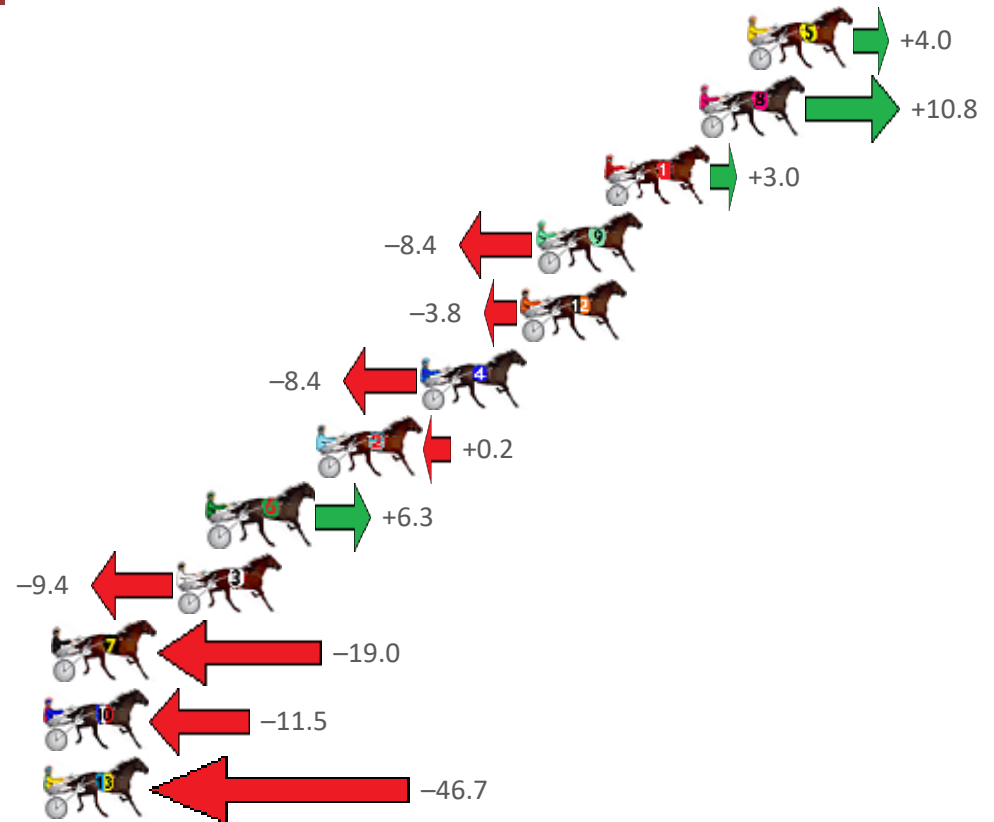

Albion Park Race 8 Distance 2138m

Saturday, 2 July 2022

Gross Time: 2:32.50 MileRate: 1:54.80 LeadTime: 37.00s First Qtr: 29.50s Second Qtr: 29.70s Third Qtr: 27.90s Fourth Qtr: 28.40s

No Horse	Plc	Margin	Time	800Time (W)	400 Time (W)
5 KASHED UP	1	0.0m	2:32.50	56.02s (0)	28.08s (0)
8 BIG WHEELS	2	1.9m	2:32.64	55.56s (0)	27.66s (0)
1 TIMS A TROOPER	3	5.7m	2:32.93	56.13s (0)	28.23s (0)
9 SLIP THE HUNDY	4	8.4m	2:33.13	56.93s (0)	29.03s (0)
12 SUMOMENTSOMEWHE	5	9.0m	2:33.17	56.61s (2)	28.91s (1)
4 MANILA PLAYBOY	6	13.0m	2:33.47	56.95s (1)	28.85s (1)
2 CLASS TO THE MAX	7	17.1m	2:33.78	56.38s (0)	28.52s (0)
6 HEMSWORTH	8	21.4m	2:34.10	55.98s (1)	28.52s (0)
3 JASPER	9	22.7m	2:34.19	57.07s (1)	29.01s (1)
7 UNCLE SHANK	10	27.7m	2:34.57	57.77s (1)	29.63s (2)
10 SCOTCH EN ICE	11	29.4m	2:34.69	57.25s (1)	29.47s (2)
13 WE ALWAYS HAVE FAIT	12	70.4m	2:37.75	59.91s (1)	32.09s (1)

Finish Position and metres gained from 800m

Sectionals
Powered
by

Home of PJ Harness Analyser

Want to know how successful PJ Harness Analyser is?
Click here for regular updates

www.pjdata.com.au admin@pjdata.com.au www.facebook.com/PJHarnessRacing

The Racing Queensland Board (trading as Racing Queensland) and provider are not responsible for the completeness or accuracy of any of the information contained herein, and makes no representations about its suitability for any purpose.