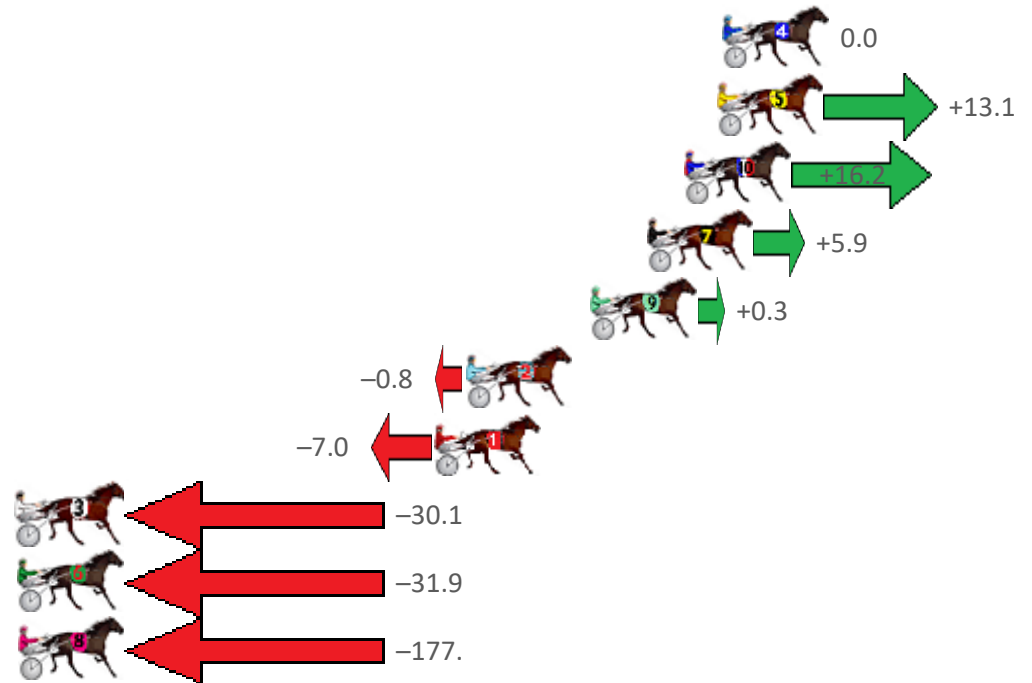

Albion Park Race 11 Distance 2138m

Saturday, 2 July 2022

Gross Time: 2:42.60 MileRate: 2:02.40 LeadTime: 41.20s First Qtr: 31.40s Second Qtr: 31.30s Third Qtr: 29.10s Fourth Qtr: 29.60s

No	Horse	Plc	Margin	Time	800Time (W)	400 Time (W)
4	IM THE COMMANDO	1	0.0m	2:42.60	58.70s (0)	29.60s (0)
5	INDEFENSIBLE	2	0.2m	2:42.62	57.76s (0)	28.66s (0)
10	RED CASTLETON	3	1.5m	2:42.72	57.54s (0)	28.44s (0)
7	MAJESTIC HARRY	4	3.0m	2:42.83	58.29s (0)	29.15s (0)
9	LOTAMUSCLE	5	5.2m	2:43.00	58.70s (1)	29.64s (1)
2	RIGONDEAUX	6	10.2m	2:43.39	58.81s (1)	29.75s (1)
1	MELPARK MAGIC	7	11.4m	2:43.48	59.26s (0)	30.12s (0)
3	SOBOMBA	8	52.2m	2:46.65	61.15s (0)	31.29s (0)
6	GEE UP NEDDY	9	78.4m	2:48.68	61.42s (0)	31.90s (0)
8	NORTHERN MUSCLE	10	191.0m	2:57.42	72.52s (1)	43.42s (1)

Finish Position and metres gained from 800m

Sectionals
Powered
by

Home of PJ Harness Analyser

Want to know how successful PJ Harness Analyser is?
Click here for regular updates

www.pjdata.com.au admin@pjdata.com.au www.facebook.com/PJHarnessRacing