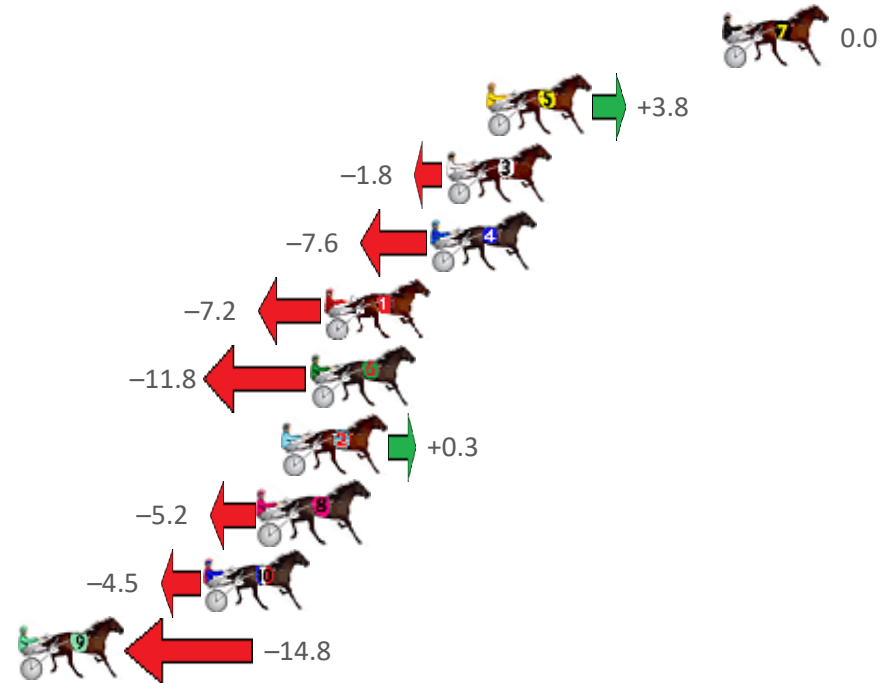

Albion Park Race 4 Distance 1660m

Saturday, 2 July 2022

Gross Time: 1:56.80 MileRate: 1:53.20 LeadTime: 3.40s First Qtr: 28.10s Second Qtr: 29.00s Third Qtr: 28.00s Fourth Qtr: 28.30s

No Horse	Plc	Margin	Time	800Time (W)	400 Time (W)
7 JERADAS DELIGHT	1	0.0m	1:56.80	56.30s (0)	28.30s (0)
5 AUNTY BELLA	2	9.4m	1:57.50	56.08s (1)	28.12s (1)
3 GIRL FROM OZ	3	11.0m	1:57.62	56.48s (1)	28.52s (1)
4 SOHO ALMASI	4	11.6m	1:57.66	56.88s (0)	28.88s (0)
1 CHEESANDKISSES	5	15.8m	1:57.97	56.87s (0)	28.83s (0)
6 BALLERINI	6	16.4m	1:58.02	57.20s (1)	29.24s (1)
2 GIRLS ARE BEST	7	17.5m	1:58.10	56.36s (0)	28.44s (1)
8 MISDEMEANOR	8	18.4m	1:58.17	56.75s (0)	28.75s (0)
10 SAUCY DREAMS	9	20.6m	1:58.33	56.71s (2)	29.15s (2)
9 WITH THE BAND	10	32.0m	1:59.18	57.48s (1)	29.68s (2)

Finish Position and metres gained from 800m

Sectionals
Powered
by

Home of PJ Harness Analyser

Want to know how successful PJ Harness Analyser is?
Click here for regular updates

www.pjdata.com.au admin@pjdata.com.au www.facebook.com/PJHarnessRacing

The Racing Queensland Board (trading as Racing Queensland) and provider are not responsible for the completeness or accuracy of any of the information contained herein, and makes no representations about its suitability for any purpose.