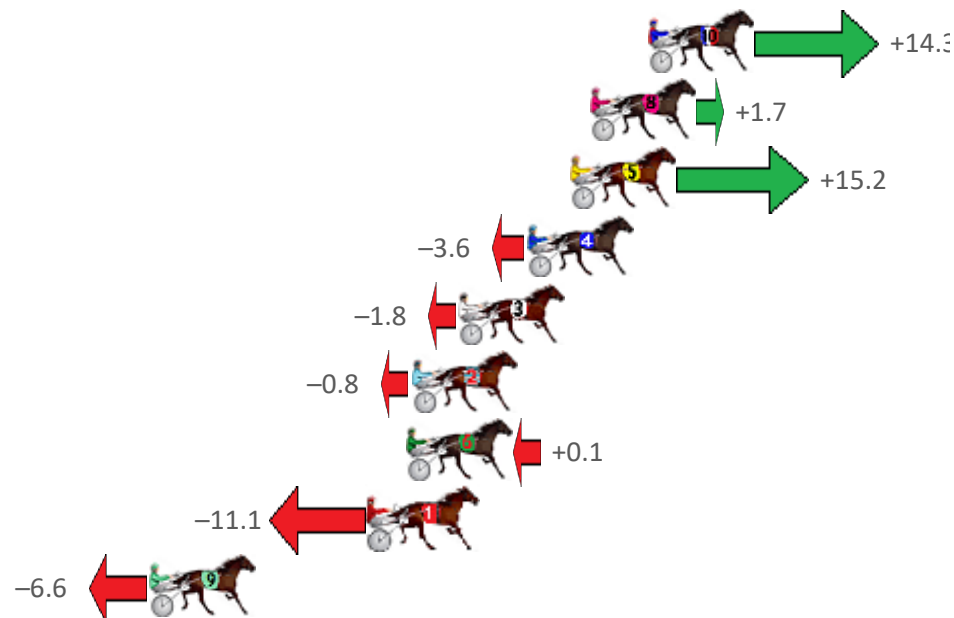

Albion Park Race 1 Distance 1660m

Saturday, 2 July 2022

Gross Time: 1:56.00 MileRate: 1:52.40 LeadTime: 3.40s First Qtr: 26.60s Second Qtr: 29.60s Third Qtr: 28.10s Fourth Qtr: 28.30s

No Horse	Plc	Margin	Time	800Time (W)	400 Time (W)
10 ROCKIN MARTY	1	0.0m	1:56.00	55.40s (1)	27.86s (2)
8 KANENA PROVLIMA	2	2.3m	1:56.17	56.29s (0)	28.19s (0)
5 MY ULTIMATE STAR	3	3.1m	1:56.23	55.35s (1)	27.81s (2)
4 CRIME WRITER	4	4.8m	1:56.36	56.68s (1)	28.50s (1)
3 MISTERFREEZE	5	7.5m	1:56.56	56.56s (1)	28.42s (1)
2 SQUIRE	6	9.4m	1:56.70	56.50s (0)	28.40s (0)
6 MAJOR JELLIS	7	9.6m	1:56.71	56.43s (1)	28.85s (2)
1 TOMMY LINCOLN	8	11.1m	1:56.83	57.23s (0)	29.13s (0)
9 EL AGUILA	9	19.8m	1:57.47	56.95s (0)	29.01s (1)

Finish Position and metres gained from 800m

Sectionals
Powered
by

Home of PJ Harness Analyser

Want to know how successful PJ Harness Analyser is?
Click here for regular updates

www.pjdata.com.au admin@pjdata.com.au www.facebook.com/PJHarnessRacing