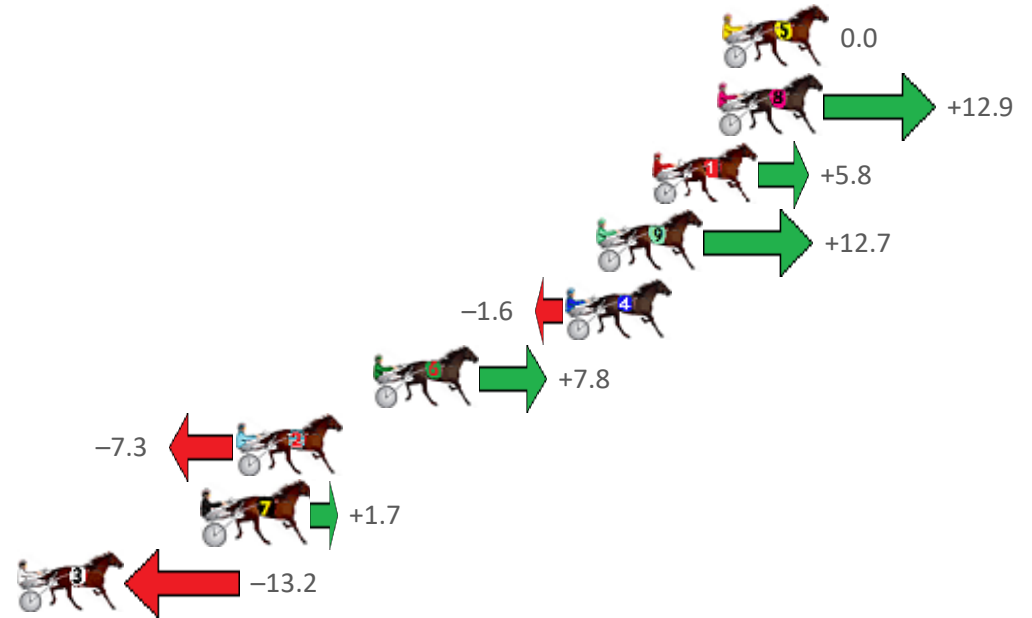

Albion Park Race 7 Distance 1660m

Saturday, 2 July 2022

Gross Time: 1:56.10 MileRate: 1:52.60 LeadTime: 3.40s First Qtr: 26.70s Second Qtr: 29.50s Third Qtr: 28.20s Fourth Qtr: 28.30s

No Horse	Plc	Margin	Time	800Time (W)	400 Time (W)
5 IT AINT THE MONEY	1	0.0m	1:56.10	56.50s (0)	28.30s (0)
8 MAKE MINE MEMPHIS	2	0.2m	1:56.11	55.59s (0)	27.51s (0)
1 CRUNCH TIME	3	2.8m	1:56.31	56.11s (0)	27.97s (0)
9 INFATUATION	4	5.0m	1:56.47	55.63s (0)	27.55s (0)
4 JILLIBY KUNG FU	5	6.2m	1:56.56	56.64s (0)	28.48s (0)
6 SAM IS PERFECTION	6	13.9m	1:57.13	56.01s (0)	28.21s (1)
2 ITS MR CLOONEY	7	19.3m	1:57.54	57.10s (1)	29.54s (1)
7 APHORISM	8	20.6m	1:57.63	56.47s (1)	28.99s (1)
3 FOND MEMORIES	9	30.3m	1:58.35	57.55s (1)	30.03s (1)

Finish Position and metres gained from 800m

Sectionals
Powered
by

Home of PJ Harness Analyser

Want to know how successful PJ Harness Analyser is?
Click here for regular updates

www.pjdata.com.au admin@pjdata.com.au www.facebook.com/PJHarnessRacing