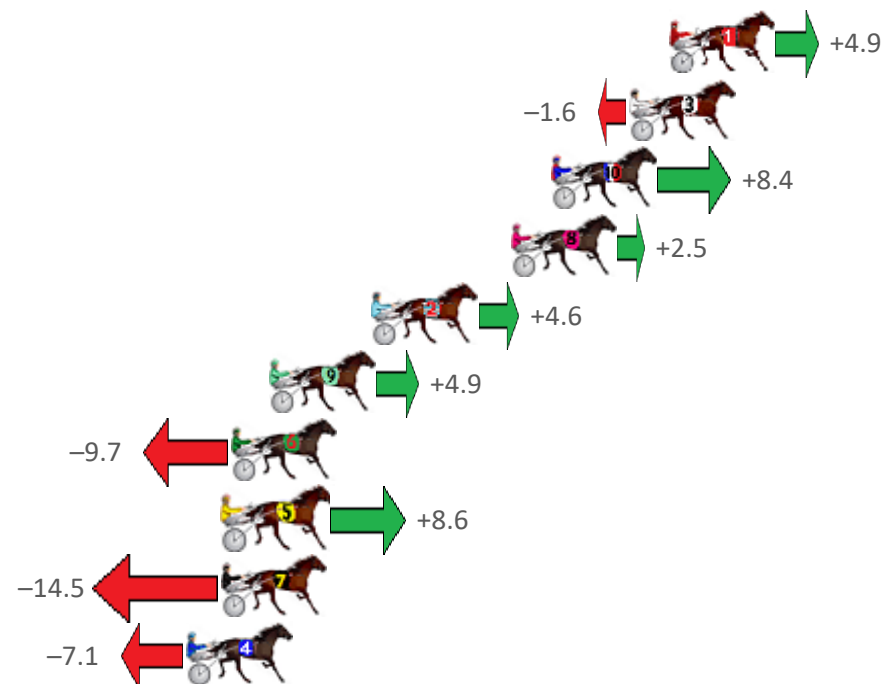

Albion Park Race 3 Distance 1660m

Saturday, 2 July 2022

Gross Time: 1:58.00 MileRate: 1:54.30 LeadTime: 3.40s First Qtr: 28.00s Second Qtr: 29.40s Third Qtr: 29.90s Fourth Qtr: 27.30s

No	Horse	Plc	Margin	Time	800Time (W)	400 Time (W)
1	OBI ONE	1	0.0m	1:58.00	56.84s (0)	27.02s (0)
3	WATTS UP SUNSHINE	2	1.6m	1:58.11	57.31s (0)	27.41s (0)
10	LAMANDIER	3	4.7m	1:58.34	56.58s (0)	26.72s (0)
8	COURAGEOUS SAINT	4	6.3m	1:58.45	57.01s (0)	27.15s (0)
2	PELOSI	5	11.8m	1:58.85	56.85s (1)	27.11s (1)
9	ARTILLERY	6	15.9m	1:59.14	56.82s (1)	27.52s (2)
6	THE RACONTEUR	7	17.4m	1:59.25	57.89s (1)	27.87s (1)
5	ROCKS OR DIAMONDS	8	17.7m	1:59.27	56.55s (1)	27.37s (2)
7	DELIGHTFUL DUDE	9	17.8m	1:59.28	58.24s (1)	28.22s (1)
4	IAMAJOYRIDE	10	19.2m	1:59.38	57.70s (1)	28.08s (2)

Finish Position and metres gained from 800m

Sectionals
Powered
by

Home of PJ Harness Analyser

Want to know how successful PJ Harness Analyser is?
Click here for regular updates

www.pjdata.com.au admin@pjdata.com.au www.facebook.com/PJHarnessRacing

The Racing Queensland Board (trading as Racing Queensland) and provider are not responsible for the completeness or accuracy of any of the information contained herein, and makes no representations about its suitability for any purpose.