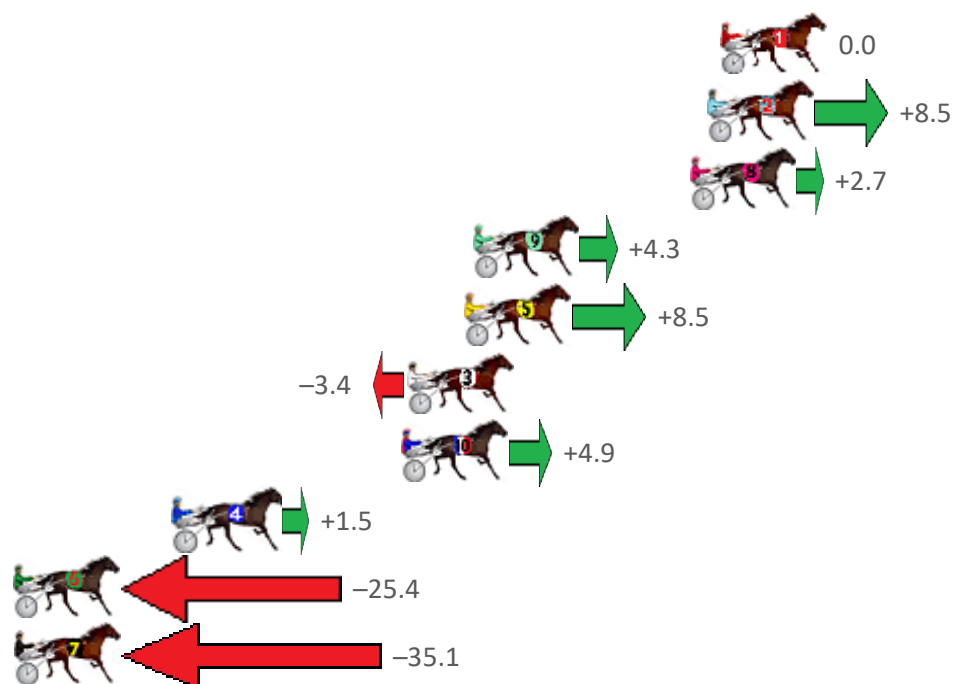

Albion Park Race 3 Distance 1660m

Saturday, 9 July 2022

Gross Time: 1:58.30 MileRate: 1:54.70 LeadTime: 3.30s First Qtr: 27.40s Second Qtr: 30.80s Third Qtr: 28.60s Fourth Qtr: 28.20s

NoHorse	Plc	Margin	Time	800Time (W)	400 Time (W)
1 PERFECT CUT	1	0.0m	1:58.30	56.80s (0)	28.20s (0)
2 HEZ DUSTY	2	0.5m	1:58.34	56.20s (0)	27.64s (0)
8 GENERAL MONTANA	3	1.2m	1:58.39	56.61s (0)	28.01s (0)
9 CALA JANE	4	9.8m	1:59.03	56.53s (0)	28.05s (0)
5 WINONA WRITER	5	10.1m	1:59.05	56.23s (0)	27.75s (0)
3 SOHO ALMASI	6	12.4m	1:59.22	57.08s (1)	28.48s (1)
10 AIR TIME	7	12.6m	1:59.23	56.49s (1)	27.69s (1)
4 SMOOTH CASH	8	21.6m	1:59.90	56.76s (1)	28.68s (2)
6 EVERYTHING HAPPENS	9	38.9m	2:01.18	58.72s (1)	29.92s (1)
7 THERESACHANCE	10	40.2m	2:01.28	59.42s (1)	30.82s (1)

Finish Position and metres gained from 800m

Sectionals
Powered
by

Home of PJ Harness Analyser

Want to know how successful PJ Harness Analyser is?
Click here for regular updates

www.pjdata.com.au admin@pjdata.com.au www.facebook.com/PJHarnessRacing

The Racing Queensland Board (trading as Racing Queensland) and provider are not responsible for the completeness or accuracy of any of the information contained herein, and makes no representations about its suitability for any purpose.