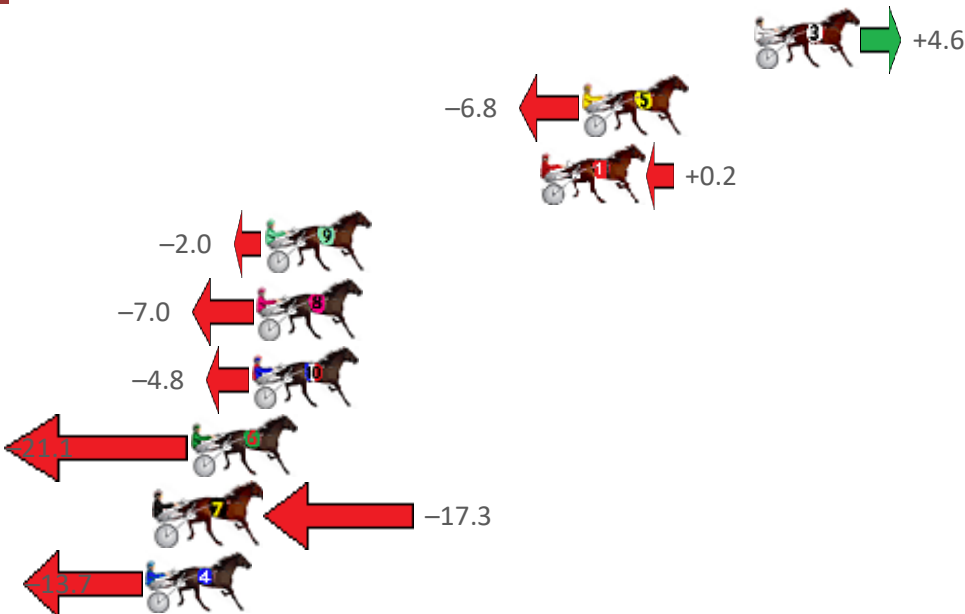

Albion Park Race 9 Distance 2138m

Saturday, 9 July 2022

Gross Time: 2:33.10 MileRate: 1:55.20 LeadTime: 37.60s First Qtr: 30.30s Second Qtr: 29.20s Third Qtr: 27.80s Fourth Qtr: 28.20s

NoHorse	Plc	Margin	Time	800Time (W)	400 Time (W)
3 BETTOR ISOLATE	1	0.0m	2:33.10	55.68s (0)	27.88s (0)
5 SLIP THE HUNDY	2	6.8m	2:33.60	56.50s (0)	28.70s (0)
1 TIMS A TROOPER	3	8.5m	2:33.73	56.03s (0)	28.23s (0)
9 SCOTCH EN ICE	4	19.4m	2:34.54	56.24s (0)	28.44s (0)
8 TRIPLE FOUR	5	19.7m	2:34.56	56.58s (0)	28.78s (0)
10 SUMOMENTSOMEWHE	6	19.9m	2:34.57	56.43s (1)	28.39s (1)
6 ARTILLERY	7	22.3m	2:34.75	57.57s (1)	29.57s (1)
7 ALBY TWO CHAINS	8	23.7m	2:34.86	57.32s (1)	29.28s (1)
4 HEMSWORTH	9	24.1m	2:34.89	57.07s (1)	28.99s (1)

Finish Position and metres gained from 800m

Sectionals
Powered
by

Home of PJ Harness Analyser

Want to know how successful PJ Harness Analyser is?
Click here for regular updates

www.pjdata.com.au admin@pjdata.com.au www.facebook.com/PJHarnessRacing