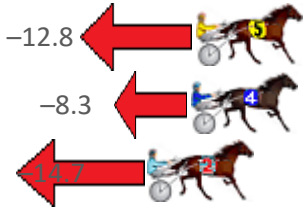

Albion Park Race 10 Distance 2138m

Saturday, 9 July 2022

Gross Time: 2:35.00   MileRate: 1:56.70   LeadTime: 39.40s   First Qtr: 31.40s   Second Qtr: 30.20s   Third Qtr: 27.30s   Fourth Qtr: 26.70s

NoHorse	Plc	Margin	Time	800Time (W)	400 Time (W)
3 MY ULTIMATE RONNIE	1	0.0m	2:35.00	54.00s (0)	26.70s (0)
1 SWEETPASSION	2	2.0m	2:35.14	53.86s (0)	26.52s (0)
5 DANGERZONE	3	21.7m	2:36.53	54.93s (1)	27.87s (1)
4 BANGKOK DEEJAY	4	21.9m	2:36.54	54.62s (0)	27.28s (0)
2 MY ULTIMATE COBBER	5	23.6m	2:36.66	55.06s (0)	27.76s (0)