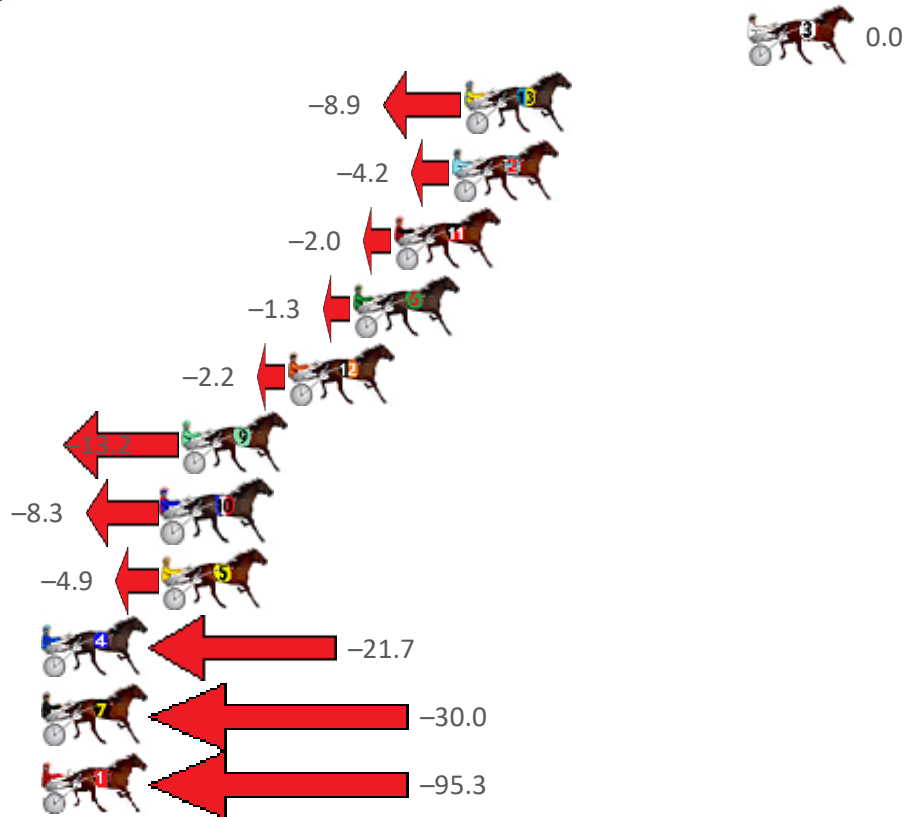

Albion Park Race 8 Distance 2138m

Saturday, 9 July 2022

Gross Time: 2:31.90 MileRate: 1:54.30 LeadTime: 37.10s First Qtr: 30.30s Second Qtr: 29.10s Third Qtr: 28.10s Fourth Qtr: 27.30s

NoHorse	Plc	Margin	Time	800Time (W)	400 Time (W)
3 LADIES IN RED	1	0.0m	2:31.90	55.40s (0)	27.30s (0)
13 BETTER ECLIPSE	2	11.2m	2:32.70	56.04s (1)	28.02s (1)
2 LEAP TO FAME	3	11.7m	2:32.74	55.72s (2)	27.74s (1)
11 KASHED UP	4	14.0m	2:32.91	55.57s (2)	27.63s (2)
6 BEYOND DELIGHT	5	15.6m	2:33.02	55.52s (1)	27.30s (1)
12 SPRING IN HIS STEP	6	18.2m	2:33.21	55.59s (2)	27.65s (2)
9 MANILA PLAYBOY	7	22.4m	2:33.51	56.37s (0)	27.55s (0)
10 BIG WHEELS	8	23.2m	2:33.57	56.03s (0)	27.49s (1)
5 CAPTAIN CRUSADER	9	23.2m	2:33.57	55.79s (1)	27.73s (2)
4 SEBS CHOICE	10	28.0m	2:33.91	56.97s (1)	28.83s (0)
7 IDEAL DAN	11	40.3m	2:34.80	57.58s (1)	29.36s (1)
1 RIPP	12	100.5m	2:39.12	62.26s (0)	33.48s (0)

Finish Position and metres gained from 800m

Sectionals
Powered
by

Home of PJ Harness Analyser

Want to know how successful PJ Harness Analyser is?
Click here for regular updates

www.pjdata.com.au admin@pjdata.com.au www.facebook.com/PJHarnessRacing

The Racing Queensland Board (trading as Racing Queensland) and provider are not responsible for the completeness or accuracy of any of the information contained herein, and makes no representations about its suitability for any purpose.