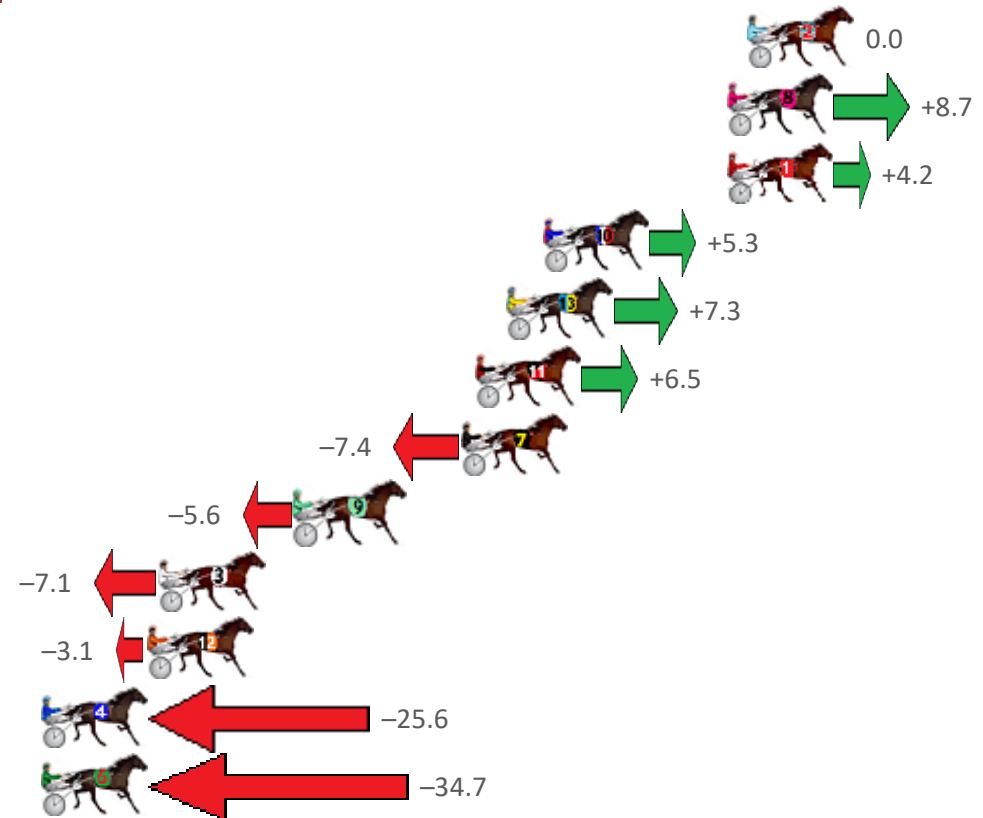

Albion Park Race 5 Distance 2138m

Saturday, 9 July 2022

Gross Time: 2:35.00 MileRate: 1:56.70 LeadTime: 36.30s First Qtr: 30.90s Second Qtr: 30.10s Third Qtr: 28.80s Fourth Qtr: 28.90s

NoHorse	Plc	Margin	Time	800Time (W)	400 Time (W)
2 CANTFINDABETTORMA	1	0.0m	2:35.00	57.70s (0)	28.90s (0)
8 LADY AVANA	2	0.8m	2:35.06	57.08s (0)	28.36s (0)
1 SO AM I	3	0.8m	2:35.06	57.40s (0)	28.68s (0)
10 IAMAJOYRIDE	4	8.1m	2:35.61	57.35s (0)	28.59s (0)
13 SAGINAW	5	9.5m	2:35.72	57.22s (2)	28.62s (2)
11 GOOD AS IT GETS	6	10.8m	2:35.82	57.28s (0)	28.52s (0)
7 TEDDY FEELS GOOD	7	11.3m	2:35.86	58.28s (1)	29.40s (2)
9 RYANS GANGSTER	8	17.9m	2:36.36	58.18s (1)	29.42s (1)
3 CHEESANDKISSES	9	23.3m	2:36.77	58.31s (1)	29.51s (1)
12 GOTTASHOPEARLY	10	23.8m	2:36.81	58.03s (2)	29.27s (1)
4 TWENTYEIGHTBLACK	11	34.0m	2:37.58	59.68s (1)	30.84s (2)
6 THE HERVEY BAY	12	34.7m	2:37.63	60.33s (1)	31.05s (1)

Finish Position and metres gained from 800m

Sectionals
Powered
by

Home of PJ Harness Analyser

Want to know how successful PJ Harness Analyser is?
Click here for regular updates

www.pjdata.com.au admin@pjdata.com.au www.facebook.com/PJHarnessRacing

The Racing Queensland Board (trading as Racing Queensland) and provider are not responsible for the completeness or accuracy of any of the information contained herein, and makes no representations about its suitability for any purpose.