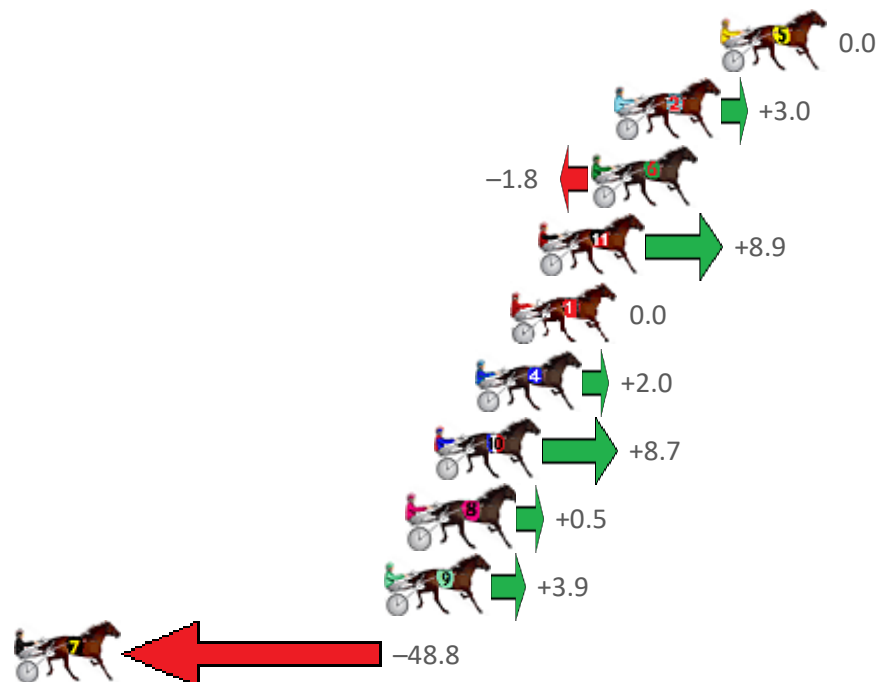

Albion Park Race 7 Distance 1660m

Saturday, 9 July 2022

Gross Time: 1:59.60 MileRate: 1:55.90 LeadTime: 3.40s First Qtr: 28.10s Second Qtr: 32.40s Third Qtr: 29.00s Fourth Qtr: 26.70s

NoHorse	Plc	Margin	Time	800Time (W)	400 Time (W)
5 MAAJIDA	1	0.0m	1:59.60	55.70s (0)	26.70s (0)
2 MOMENTSLIKETHESE	2	4.2m	1:59.90	55.48s (1)	26.56s (1)
6 YARRAMAN BELLA	3	5.1m	1:59.96	55.82s (1)	26.90s (1)
11 FAIRY TINKABELL	4	7.2m	2:00.11	55.05s (1)	27.09s (2)
1 TOWN ECHO	5	8.3m	2:00.18	55.68s (0)	26.72s (0)
4 FOND MEMORIES	6	9.7m	2:00.28	55.54s (1)	26.66s (1)
10 SCARLET BABE	7	11.3m	2:00.40	55.06s (2)	27.06s (2)
8 JERADAS DELIGHT	8	12.3m	2:00.47	55.65s (0)	26.73s (0)
9 B K SWY	9	13.3m	2:00.54	55.40s (0)	26.52s (0)
7 THE HONEY QUEEN	10	53.2m	2:03.34	59.12s (0)	30.16s (0)

Finish Position and metres gained from 800m

Sectionals
Powered
by

Home of PJ Harness Analyser

Want to know how successful PJ Harness Analyser is?
Click here for regular updates

www.pjdata.com.au admin@pjdata.com.au www.facebook.com/PJHarnessRacing

The Racing Queensland Board (trading as Racing Queensland) and provider are not responsible for the completeness or accuracy of any of the information contained herein, and makes no representations about its suitability for any purpose.