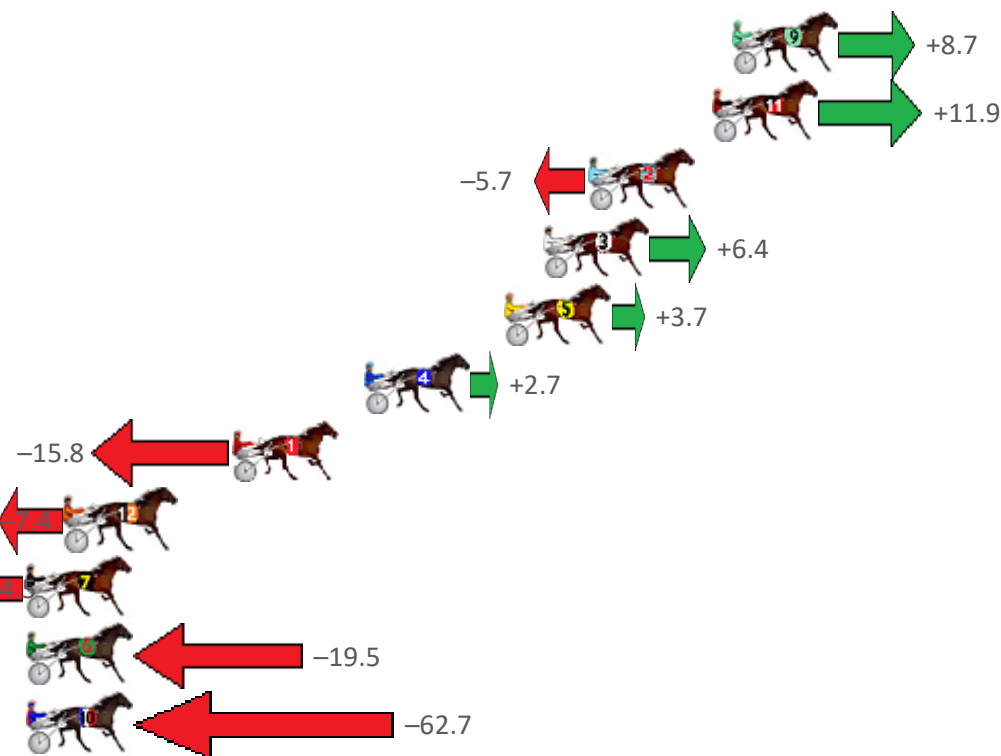

Albion Park Race 2 Distance 2138m

Saturday, 9 July 2022

Gross Time: 2:32.40 MileRate: 1:54.70 LeadTime: 37.10s First Qtr: 29.00s Second Qtr: 29.30s Third Qtr: 27.90s Fourth Qtr: 29.10s

No	Horse	Plc	Margin	Time	800Time (W)	400 Time (W)
9	DELIGHTFUL DUDE	1	0.0m	2:32.40	56.40s (0)	28.50s (1)
11	CRIME WRITER	2	0.8m	2:32.46	56.18s (2)	28.84s (0)
2	OBI ONE	3	5.7m	2:32.84	57.44s (0)	29.54s (0)
3	BLACK HAWK JOE	4	7.5m	2:32.97	56.61s (1)	28.27s (2)
5	OHOKA JIMMY	5	9.0m	2:33.09	56.81s (0)	28.79s (1)
4	JASPER	6	14.6m	2:33.51	56.91s (0)	28.93s (0)
1	ROLL ONE OVER	7	19.8m	2:33.91	58.23s (0)	29.89s (0)
12	BALLERINI	8	26.4m	2:34.42	57.70s (1)	30.00s (2)
7	BOMBADIER JUJON	9	28.2m	2:34.55	57.51s (1)	29.49s (2)
6	COURAGEOUS SAINT	10	28.7m	2:34.59	58.55s (1)	29.69s (0)
10	PELOSI	11	67.9m	2:37.58	61.82s (1)	32.80s (1)

Finish Position and metres gained from 800m

Sectionals
Powered
by

Home of PJ Harness Analyser

Want to know how successful PJ Harness Analyser is?
Click here for regular updates

www.pjdata.com.au admin@pjdata.com.au www.facebook.com/PJHarnessRacing