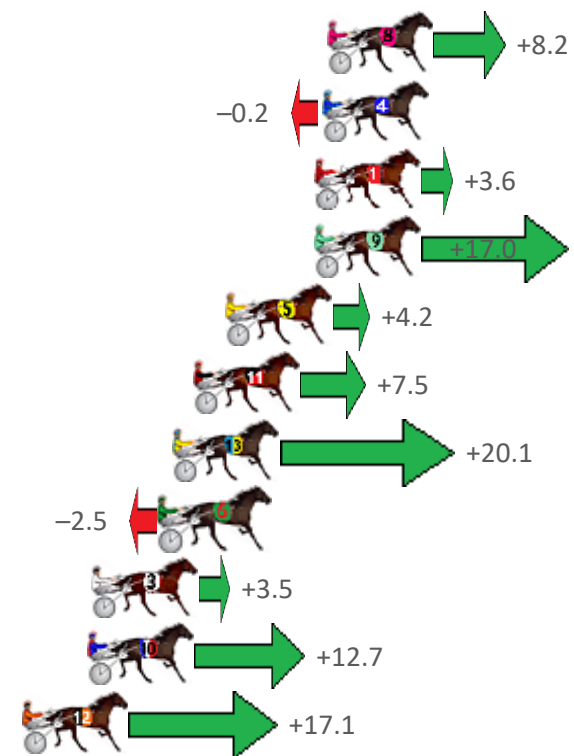

Albion Park Race 1 Distance 2138m

Saturday, 9 July 2022

Gross Time: 2:32.60 MileRate: 1:54.90 LeadTime: 36.40s First Qtr: 29.40s Second Qtr: 30.80s Third Qtr: 27.60s Fourth Qtr: 28.40s

NoHorse	Plc	Margin	Time	800Time (W)	400 Time (W)
8 COLT THIRTY ONE	1	0.0m	2:32.60	55.44s (0)	27.76s (0)
4 CRUNCH TIME	2	0.2m	2:32.61	56.01s (0)	28.41s (0)
1 APHORISM	3	0.5m	2:32.64	55.76s (0)	28.12s (0)
9 MAKE MINE MEMPHIS	4	0.5m	2:32.64	54.84s (1)	28.24s (2)
5 KANENA PROVLIMA	5	4.0m	2:32.90	55.74s (1)	28.18s (2)
11 SAM IS PERFECTION	6	5.3m	2:33.00	55.52s (0)	27.88s (0)
13 JILLIBY KUNG FU	7	6.1m	2:33.06	54.66s (1)	27.78s (2)
6 MALCOLMS RHYTHM	8	6.6m	2:33.09	56.21s (1)	28.45s (1)
3 MISTERFREEZE	9	9.3m	2:33.29	55.81s (1)	28.33s (1)
10 MY ULTIMATE STAR	10	9.5m	2:33.31	55.19s (1)	28.31s (2)
12 INFATUATION	11	12.1m	2:33.50	54.90s (0)	28.22s (1)

Finish Position and metres gained from 800m

Sectionals
Powered
by

Home of PJ Harness Analyser

Want to know how successful PJ Harness Analyser is?
Click here for regular updates

www.pjdata.com.au admin@pjdata.com.au www.facebook.com/PJHarnessRacing