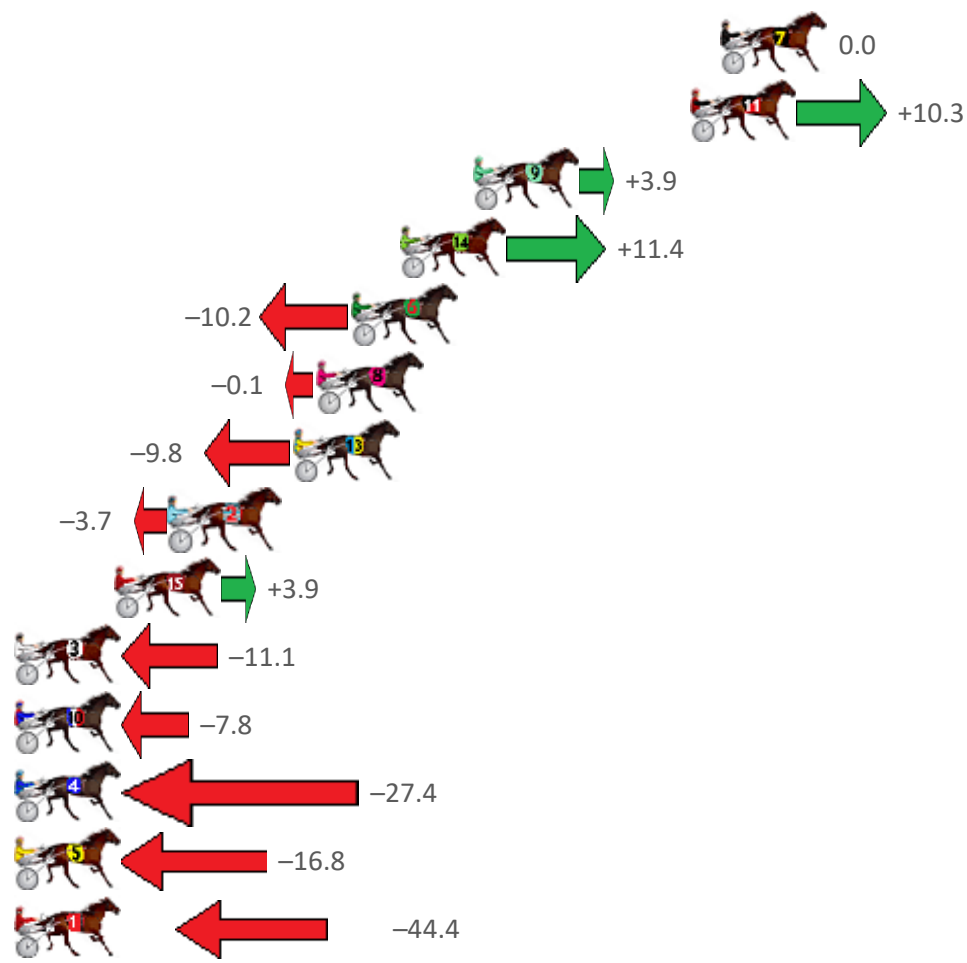

Albion Park Race 4 Distance 2647m

Saturday, 9 July 2022

Gross Time: 3:20.30 MileRate: 2:01.80 LeadTime: 81.30s First Qtr: 29.50s Second Qtr: 30.50s Third Qtr: 29.40s Fourth Qtr: 29.60s

NoHorse	Plc	Margin	Time	800Time (W)	400 Time (W)
7 GLOBAL FLIGHT	1	0.0m	3:20.30	59.00s (0)	29.60s (0)
11 MAJESTIC HARRY	2	1.2m	3:20.39	58.25s (1)	29.17s (1)
9 JUSTABITNOISY	3	9.8m	3:21.06	58.76s (0)	29.20s (0)
14 DOFF YOUR CAP	4	12.7m	3:21.29	58.23s (1)	29.79s (2)
6 IM THE COMMANDO	5	14.6m	3:21.43	59.81s (0)	30.45s (0)
8 INDEFENSIBLE	6	16.0m	3:21.54	59.08s (1)	29.88s (1)
13 LOTAMUSCLE	7	16.9m	3:21.61	59.79s (1)	30.71s (1)
2 THE NIGHT KING	8	21.8m	3:21.99	59.37s (0)	29.81s (0)
15 RED CASTLETON	9	24.0m	3:22.16	58.82s (0)	29.74s (2)
3 NATTY PAGGER	10	30.8m	3:22.69	59.95s (1)	30.71s (1)
10 KINGDOM COME	11	31.3m	3:22.73	59.71s (0)	30.23s (0)
4 MELPARK MAGIC	12	36.7m	3:23.15	61.17s (0)	31.57s (0)
5 SOBOMBA	13	44.7m	3:23.77	60.43s (1)	31.39s (1)
1 RILEY MOMENT	14	76.2m	3:26.21	62.59s (0)	33.03s (0)

Finish Position and metres gained from 800m

Sectionals
Powered
by

Home of PJ Harness Analyser

Want to know how successful PJ Harness Analyser is?
Click here for regular updates

www.pjdata.com.au admin@pjdata.com.au www.facebook.com/PJHarnessRacing

The Racing Queensland Board (trading as Racing Queensland) and provider are not responsible for the completeness or accuracy of any of the information contained herein, and makes no representations about its suitability for any purpose.