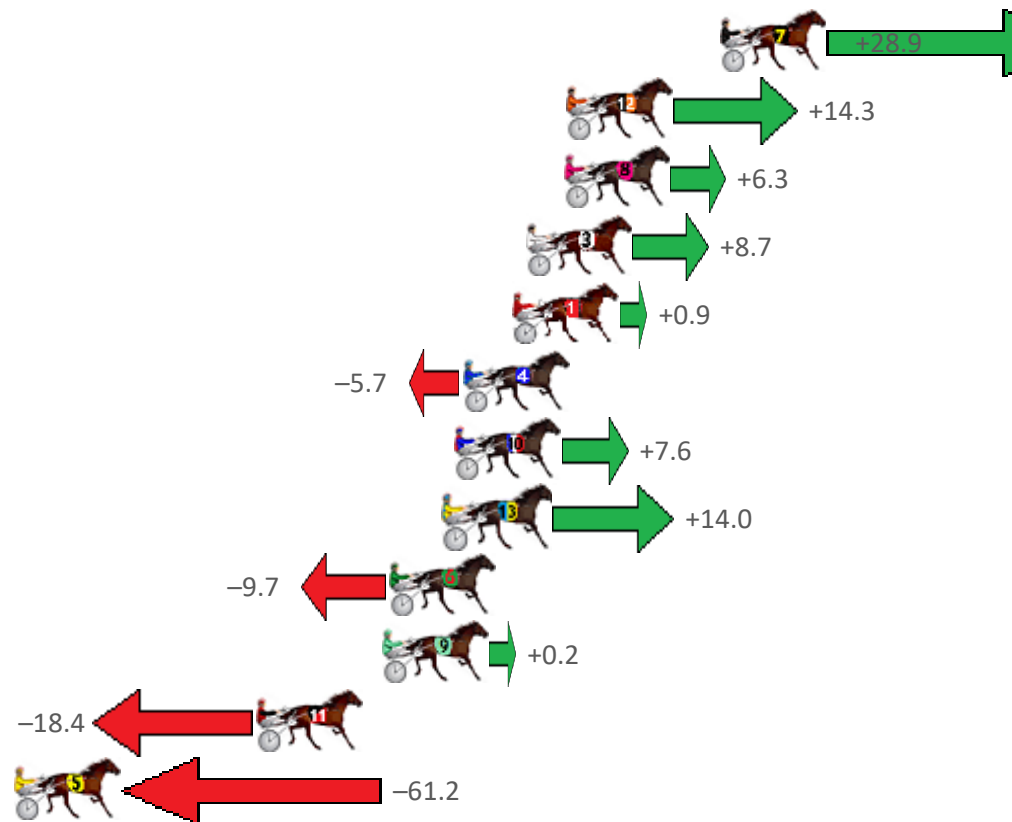

Albion Park Race 6 Distance 2138m

Saturday, 9 July 2022

Gross Time: 2:30.40 MileRate: 1:53.20 LeadTime: 34.80s First Qtr: 28.30s Second Qtr: 29.90s Third Qtr: 28.40s Fourth Qtr: 29.00s

NoHorse	Plc	Margin	Time	800Time (W)	400 Time (W)
7 TRIPLE EIGHT	1	0.0m	2:30.40	55.36s (1)	27.32s (2)
12 ROCKIN MARTY	2	6.1m	2:30.86	56.42s (1)	28.34s (2)
8 MAJESTIC CRUISER	3	6.2m	2:30.87	56.99s (1)	28.99s (2)
3 SPIRIT OF ST LOUIS	4	7.7m	2:30.99	56.83s (1)	28.83s (2)
1A GS WHITE SOCKS	5	8.2m	2:31.02	57.38s (0)	28.98s (0)
4 CRUZ BROMAC	6	10.2m	2:31.18	57.86s (0)	29.46s (0)
10 L L COOL J	7	10.5m	2:31.20	56.92s (0)	28.84s (0)
13 MACH SHARD	8	10.9m	2:31.23	56.47s (1)	28.43s (2)
6I CAST NO SHADOW	9	13.1m	2:31.40	58.16s (1)	29.76s (1)
9 STAR GALLERIA	10	13.4m	2:31.42	57.46s (0)	28.94s (1)
11 MACH DA VINCI	11	18.4m	2:31.80	58.80s (0)	30.40s (0)
5 DEUS EX	12	68.6m	2:35.62	62.10s (1)	33.42s (1)

Finish Position and metres gained from 800m

Sectionals
Powered
by

Home of PJ Harness Analyser

Want to know how successful PJ Harness Analyser is?
Click here for regular updates

www.pjdata.com.au admin@pjdata.com.au www.facebook.com/PJHarnessRacing

The Racing Queensland Board (trading as Racing Queensland) and provider are not responsible for the completeness or accuracy of any of the information contained herein, and makes no representations about its suitability for any purpose.