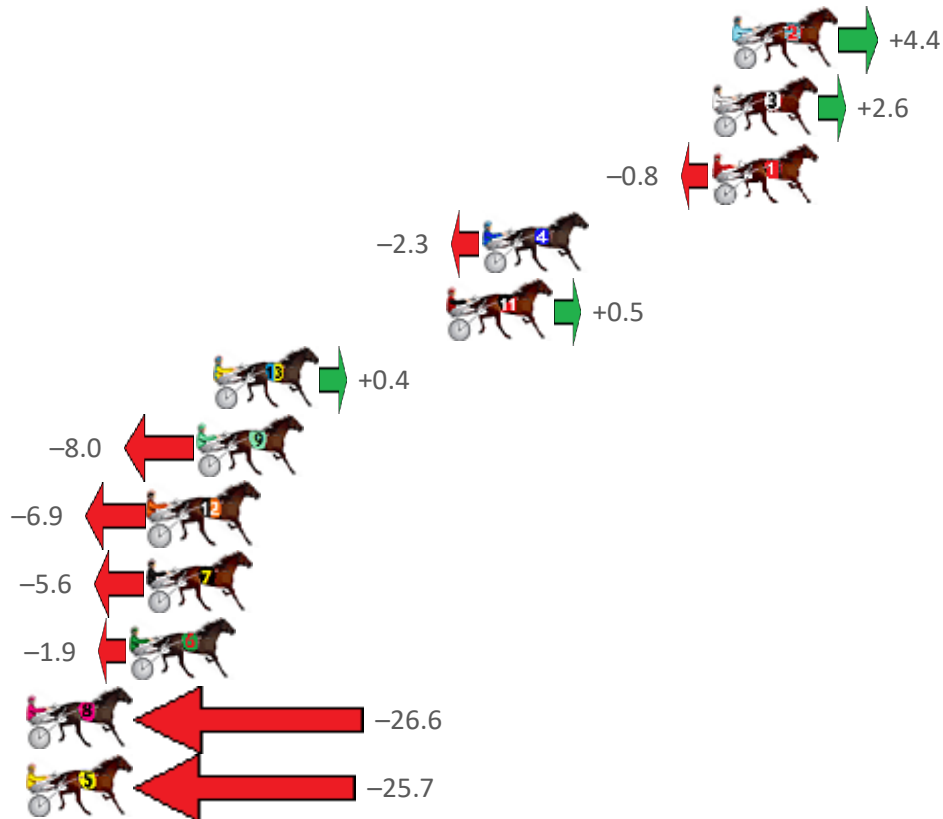

Albion Park Race 3 Distance 2138m

Saturday, 16 July 2022

Gross Time: 2:32.20 MileRate: 1:54.60 LeadTime: 37.40s First Qtr: 30.40s Second Qtr: 30.10s Third Qtr: 27.90s Fourth Qtr: 26.40s

NoHorse	Plc	Margin	Time	800Time (W)	400 Time (W)
2 CANTFINDABETTORMA	1	0.0m	2:32.20	54.00s (0)	26.10s (0)
3 LEAP TO FAME	2	0.8m	2:32.26	54.12s (1)	26.27s (1)
1 DANGERZONE	3	0.8m	2:32.26	54.35s (0)	26.45s (0)
4 TEDDY DISCO	4	9.9m	2:32.89	54.46s (1)	26.50s (1)
11 MY ULTIMATE RONNIE	5	11.3m	2:32.99	54.27s (1)	26.30s (1)
13 MUSCLE BART	6	20.6m	2:33.63	54.27s (1)	26.35s (1)
9 MY ULTIMATE CHEVRO	7	21.2m	2:33.68	54.84s (0)	26.86s (0)
12 SUGAR APPLE	8	23.1m	2:33.81	54.77s (1)	26.79s (1)
7 TIMS A TROOPER	9	23.2m	2:33.82	54.68s (0)	26.70s (0)
6 SWEETPASSION	10	23.9m	2:33.86	54.43s (0)	26.45s (0)
8 BANGKOK DEEJAY	11	35.4m	2:34.66	56.10s (0)	28.07s (0)
5 LANAI	12	50.9m	2:35.74	56.03s (1)	28.06s (1)

Finish Position and metres gained from 800m

Sectionals
Powered
by

Home of PJ Harness Analyser

Want to know how successful PJ Harness Analyser is?
Click here for regular updates

www.pjdata.com.au admin@pjdata.com.au www.facebook.com/PJHarnessRacing

The Racing Queensland Board (trading as Racing Queensland) and provider are not responsible for the completeness or accuracy of any of the information contained herein, and makes no representations about its suitability for any purpose.