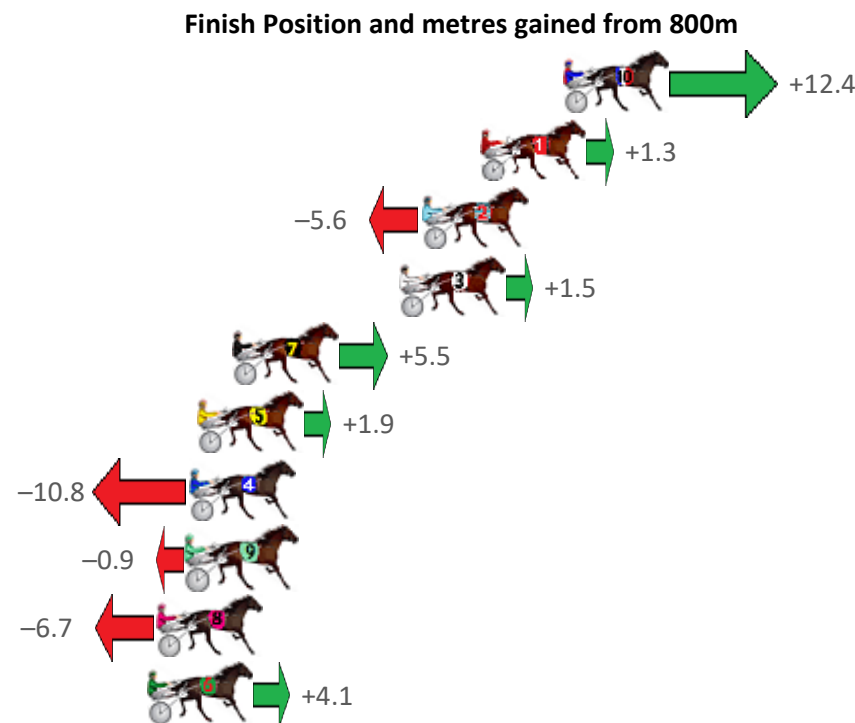

Albion Park Race 1 Distance 1660m

Saturday, 16 July 2022

Gross Time: 1:55.60 MileRate: 1:52.10 LeadTime: 3.30s First Qtr: 27.20s Second Qtr: 29.60s Third Qtr: 27.80s Fourth Qtr: 27.70s

NoHorse	Plc	Margin	Time	800Time (W)	400 Time (W)
10 CRIME WRITER	1	0.0m	1:55.60	54.64s (1)	27.29s (2)
1 ROCKIN WITH ELVIS	2	3.3m	1:55.84	55.41s (0)	27.60s (0)
2 RONALDO	3	5.6m	1:56.01	55.89s (0)	28.09s (0)
3 OBI ONE	4	6.5m	1:56.07	55.40s (1)	27.68s (1)
7 FIRST STRING	5	13.1m	1:56.55	55.12s (0)	27.76s (1)
5 PERFECT CUT	6	14.5m	1:56.66	55.37s (1)	27.98s (2)
4 BALLERINI	7	14.8m	1:56.68	56.25s (1)	28.55s (1)
9 COURAGEOUS SAINT	8	14.9m	1:56.69	55.56s (0)	27.72s (0)
8 CAPTAIN NEMO	9	16.1m	1:56.77	55.96s (0)	28.12s (0)
6 BLACK HAWK JOE	10	16.5m	1:56.80	55.22s (1)	27.80s (2)