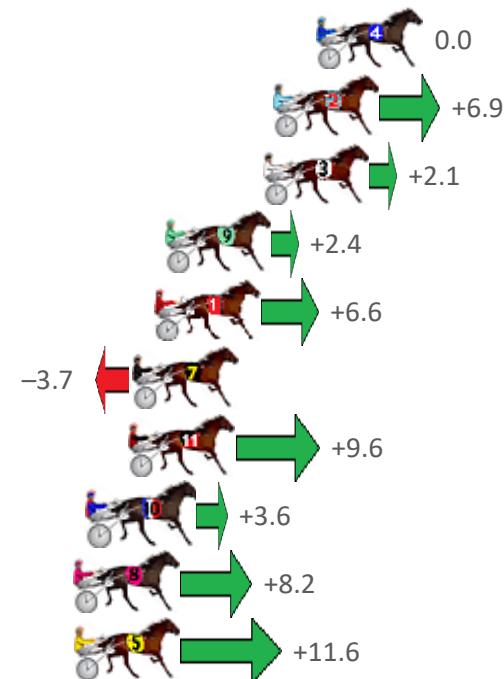

Albion Park Race 8 Distance 1660m

Saturday, 16 July 2022

Gross Time: 1:55.70 MileRate: 1:52.20 LeadTime: 3.30s First Qtr: 27.40s Second Qtr: 29.10s Third Qtr: 29.10s Fourth Qtr: 26.80s

NoHorse	Plc	Margin	Time	800Time (W)	400 Time (W)
4 BETTER ECLIPSE	1	0.0m	1:55.70	55.90s (0)	26.80s (0)
2 SPIRIT OF ST LOUIS	2	1.7m	1:55.82	55.42s (0)	26.35s (0)
3 TURN IT UP	3	2.1m	1:55.85	55.75s (0)	26.66s (0)
9 MACH SHARD	4	6.0m	1:56.12	55.73s (1)	26.72s (1)
11 CAST NO SHADOW	5	6.4m	1:56.15	55.44s (0)	26.36s (0)
7 MAJESTIC CRUISER	6	7.3m	1:56.22	56.16s (1)	27.10s (1)
11 ZEUSS BROMAC	7	7.4m	1:56.22	55.23s (1)	26.37s (2)
10 ALTA ORLANDO	8	9.0m	1:56.34	55.65s (1)	26.64s (1)
8 BLACKSADANCE	9	9.6m	1:56.38	55.33s (0)	26.25s (1)
5 TRIPLE EIGHT	10	9.6m	1:56.38	55.09s (1)	26.20s (2)

Finish Position and metres gained from 800m

Sectionals
Powered
by

Home of PJ Harness Analyser

Want to know how successful PJ Harness Analyser is?
Click here for regular updates

www.pjdata.com.au admin@pjdata.com.au www.facebook.com/PJHarnessRacing