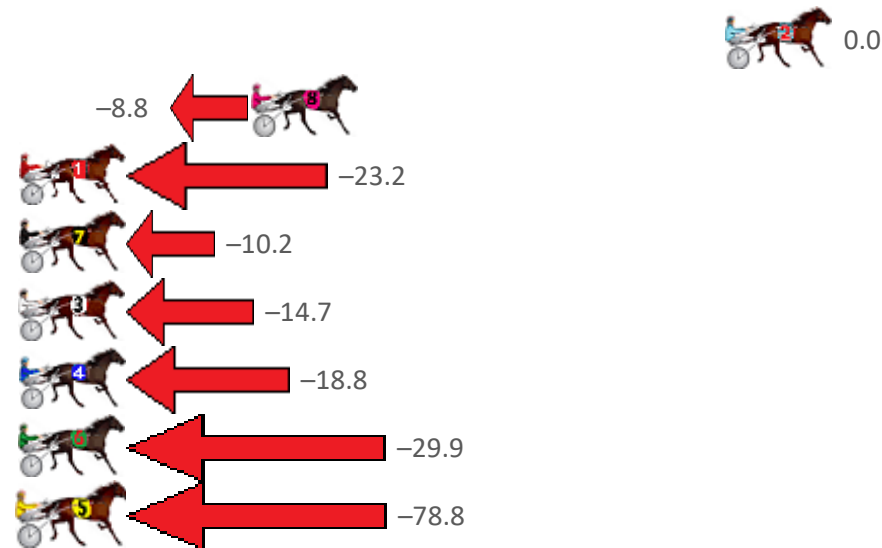

Albion Park Race 9 Distance 1660m

Saturday, 16 July 2022

Gross Time: 1:59.20 MileRate: 1:55.60 LeadTime: 3.50s First Qtr: 29.30s Second Qtr: 30.80s Third Qtr: 28.20s Fourth Qtr: 27.40s

No	Horse	Plc	Margin	Time	800Time (W)	400 Time (W)
2	JEWEL MELODY	1	0.0m	1:59.20	55.60s (0)	27.40s (0)
8	MY ULTIMATE JACKO	2	18.8m	2:00.56	56.21s (0)	27.28s (0)
1	MAYWYNS LA NINA	3	28.8m	2:01.28	57.20s (0)	28.26s (0)
7	MISTER DOMINGO	4	29.0m	2:01.29	56.30s (0)	27.30s (0)
3	BLACKJACK BETH	5	29.1m	2:01.30	56.62s (0)	27.61s (0)
4	MULLUM RUBY	6	29.6m	2:01.33	56.90s (1)	28.14s (1)
6	MISTER DELWIN	7	45.5m	2:02.48	57.67s (1)	28.76s (1)
5	PRIORITY BETTING	8	85.0m	2:05.33	61.05s (1)	31.15s (1)

Finish Position and metres gained from 800m

Sectionals
Powered
by

Home of PJ Harness Analyser

Want to know how successful PJ Harness Analyser is?
Click here for regular updates

www.pjdata.com.au admin@pjdata.com.au www.facebook.com/PJHarnessRacing