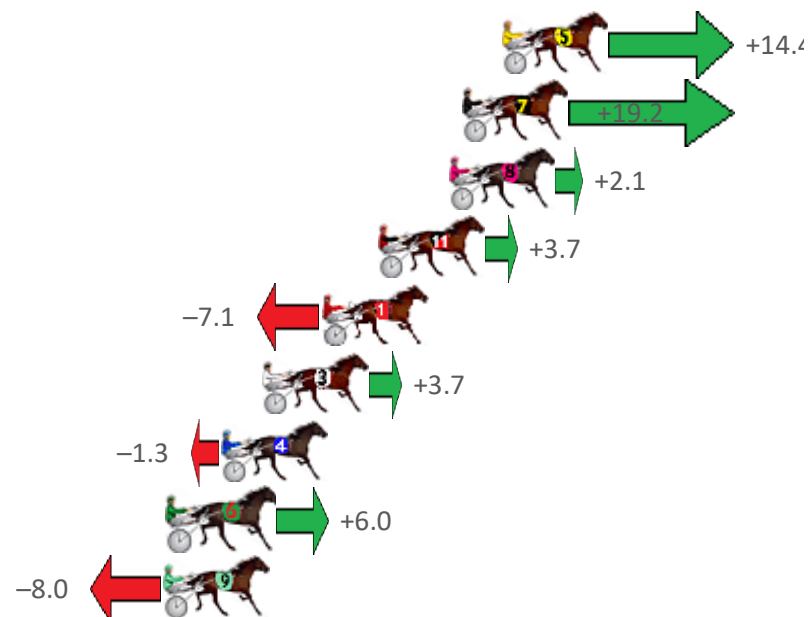

Albion Park Race 7 Distance 1660m

Saturday, 16 July 2022

Gross Time: 1:55.50 MileRate: 1:51.90 LeadTime: 3.40s First Qtr: 27.90s Second Qtr: 28.80s Third Qtr: 27.40s Fourth Qtr: 28.00s

NoHorse	Plc	Margin	Time	800Time (W)	400 Time (W)
5 ROCKIN MARTY	1	0.0m	1:55.50	54.41s (1)	27.15s (1)
7 MAKE MINE MEMPHIS	2	1.6m	1:55.62	54.08s (0)	26.96s (1)
8 MACH DA VINCI	3	2.1m	1:55.65	55.26s (0)	27.85s (0)
11 CRUNCH TIME	4	4.9m	1:55.86	55.15s (0)	27.73s (0)
1 FIRE FOX	5	7.1m	1:56.02	55.89s (0)	28.49s (0)
3 SAM IS PERFECTION	6	9.5m	1:56.20	55.15s (0)	27.77s (0)
4 CRUZ BROMAC	7	11.1m	1:56.32	55.49s (1)	28.23s (1)
6 L L COOL J	8	13.2m	1:56.47	54.99s (1)	27.74s (2)
9 A GS WHITE SOCKS	9	13.4m	1:56.49	55.95s (1)	28.77s (1)

Finish Position and metres gained from 800m

Sectionals
Powered
by

Home of PJ Harness Analyser

Want to know how successful PJ Harness Analyser is?
Click here for regular updates

www.pjdata.com.au admin@pjdata.com.au www.facebook.com/PJHarnessRacing

The Racing Queensland Board (trading as Racing Queensland) and provider are not responsible for the completeness or accuracy of any of the information contained herein, and makes no representations about its suitability for any purpose.