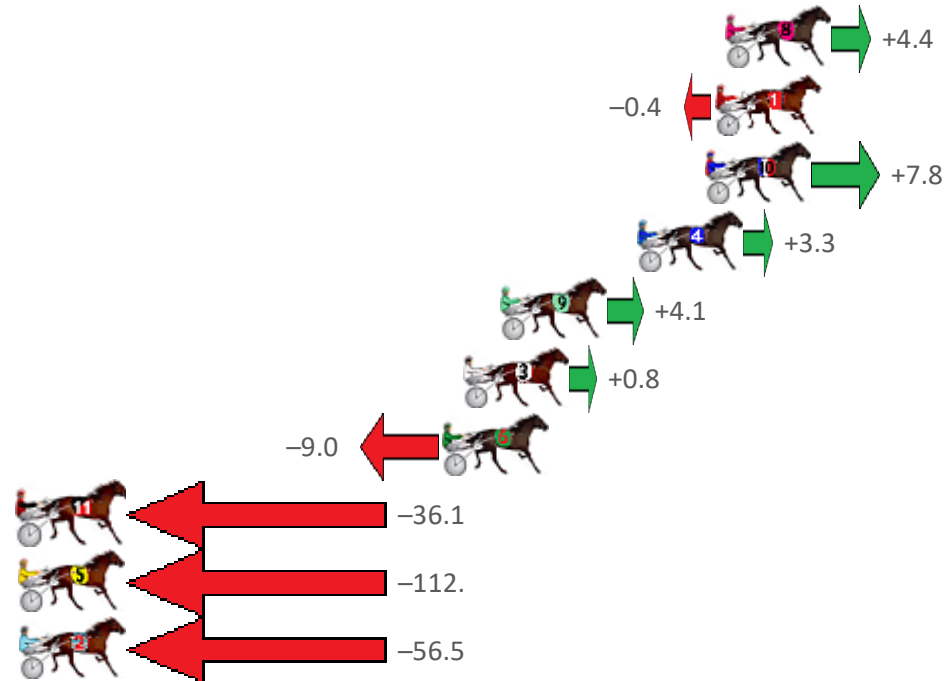

Albion Park Race 4 Distance 1660m

Saturday, 16 July 2022

Gross Time: 2:00.20 MileRate: 1:56.60 LeadTime: 3.50s First Qtr: 28.90s Second Qtr: 31.00s Third Qtr: 28.60s Fourth Qtr: 28.20s

NoHorse	Plc	Margin	Time	800Time (W)	400 Time (W)
8 CREDIT MASTER	1	0.0m	2:00.20	56.49s (0)	27.85s (0)
1 MAJESTIC HARRY	2	0.4m	2:00.23	56.83s (0)	28.23s (0)
10 VAN SANK	3	0.8m	2:00.26	56.25s (0)	27.57s (0)
4 WATTS UP MAJESTIC	4	3.5m	2:00.46	56.57s (1)	27.97s (1)
9 GLOBAL FLIGHT	5	8.9m	2:00.86	56.51s (0)	27.76s (0)
3 JUSTABITNOISY	6	10.4m	2:00.97	56.74s (1)	28.13s (1)
6 TOUGH MONARCH	7	11.2m	2:01.03	57.44s (1)	28.87s (1)
11 KAR MANOR	8	52.5m	2:04.09	59.35s (1)	30.72s (1)
5 LOTAMUSCLE	9	130.6m	2:09.88	64.75s (0)	36.00s (0)
2 RILEY MOMENT	10	131.5m	2:09.94	60.79s (0)	32.16s (0)

Finish Position and metres gained from 800m

Sectionals
Powered
by

Home of PJ Harness Analyser

Want to know how successful PJ Harness Analyser is?
Click here for regular updates

www.pjdata.com.au admin@pjdata.com.au www.facebook.com/PJHarnessRacing

The Racing Queensland Board (trading as Racing Queensland) and provider are not responsible for the completeness or accuracy of any of the information contained herein, and makes no representations about its suitability for any purpose.