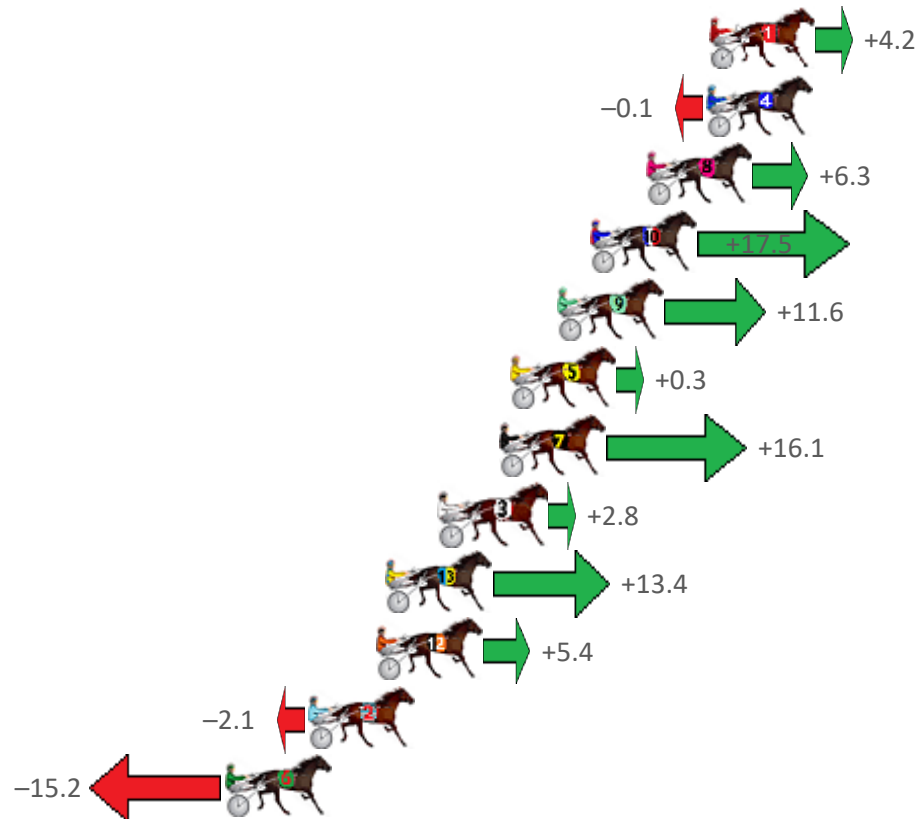

Albion Park Race 5 Distance 2138m

Saturday, 16 July 2022

Gross Time: 2:31.00 MileRate: 1:53.60 LeadTime: 36.20s First Qtr: 30.00s Second Qtr: 28.80s Third Qtr: 27.30s Fourth Qtr: 28.70s

NoHorse	Plc	Margin	Time	800Time (W)	400 Time (W)
1 SUMOMENTSOMEWHE	1	0.0m	2:31.00	55.71s (0)	28.41s (0)
4 BIG WHEELS	2	0.1m	2:31.01	56.01s (0)	28.71s (0)
8 WATTS UP SUNSHINE	3	2.5m	2:31.19	55.56s (0)	28.29s (0)
10 KASHED UP	4	4.7m	2:31.35	54.78s (1)	27.71s (3)
9 CAPTAIN CRUSADER	5	6.0m	2:31.45	55.19s (1)	28.06s (2)
5 DELIGHTFUL DUDE	6	7.9m	2:31.60	55.98s (1)	28.61s (1)
7 SPRING IN HIS STEP	7	8.3m	2:31.63	54.88s (0)	28.02s (0)
3 MANILA PLAYBOY	8	10.6m	2:31.80	55.81s (1)	28.67s (2)
13 TRIPLE FOUR	9	12.8m	2:31.96	55.07s (1)	28.23s (2)
12 AUNTY BELLA	10	13.2m	2:31.99	55.62s (0)	28.67s (1)
2 OCTOBER REIGN	11	15.9m	2:32.20	56.15s (0)	28.92s (0)
6 BEYOND DELIGHT	12	19.2m	2:32.45	57.06s (1)	29.73s (1)

Finish Position and metres gained from 800m

Sectionals
Powered
by

Home of PJ Harness Analyser

Want to know how successful PJ Harness Analyser is?
Click here for regular updates

www.pjdata.com.au admin@pjdata.com.au www.facebook.com/PJHarnessRacing

The Racing Queensland Board (trading as Racing Queensland) and provider are not responsible for the completeness or accuracy of any of the information contained herein, and makes no representations about its suitability for any purpose.