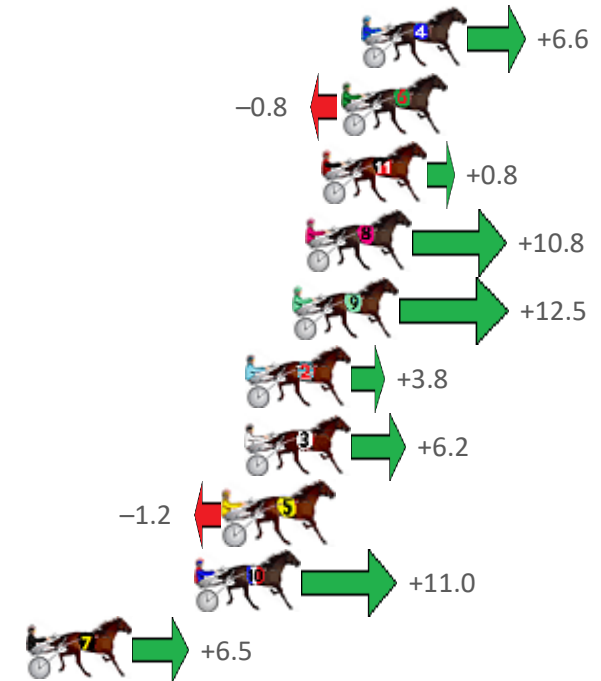

Albion Park Race 6 Distance 1660m

Saturday, 16 July 2022

Gross Time: 1:57.40 MileRate: 1:53.90 LeadTime: 3.50s First Qtr: 28.20s Second Qtr: 30.30s Third Qtr: 28.10s Fourth Qtr: 27.30s

NoHorse	Plc	Margin	Time	800Time (W)	400 Time (W)
4 TOWN ECHO	1	0.0m	1:57.40	54.95s (1)	26.88s (1)
6 MOMENTSLIKETHESE	2	0.8m	1:57.46	55.46s (0)	27.35s (0)
11 JERADAS DELIGHT	3	1.6m	1:57.51	55.34s (1)	27.31s (1)
8 YARRAMAN BELLA	4	2.2m	1:57.56	54.66s (0)	26.51s (0)
9 FAIRY TINKABELL	5	2.7m	1:57.59	54.54s (1)	26.47s (1)
2 MAAJIDA	6	4.6m	1:57.73	55.14s (0)	27.00s (0)
3 SCARLET BABE	7	4.6m	1:57.73	54.97s (1)	26.88s (1)
5 RUBIES FOR TASH	8	5.4m	1:57.79	55.48s (0)	27.37s (0)
10 FOND MEMORIES	9	6.6m	1:57.87	54.64s (0)	26.50s (0)
7 JASPER	10	13.3m	1:58.36	54.95s (1)	26.89s (1)

Finish Position and metres gained from 800m

Sectionals
Powered
by

Home of PJ Harness Analyser

Want to know how successful PJ Harness Analyser is?
Click here for regular updates

www.pjdata.com.au admin@pjdata.com.au www.facebook.com/PJHarnessRacing