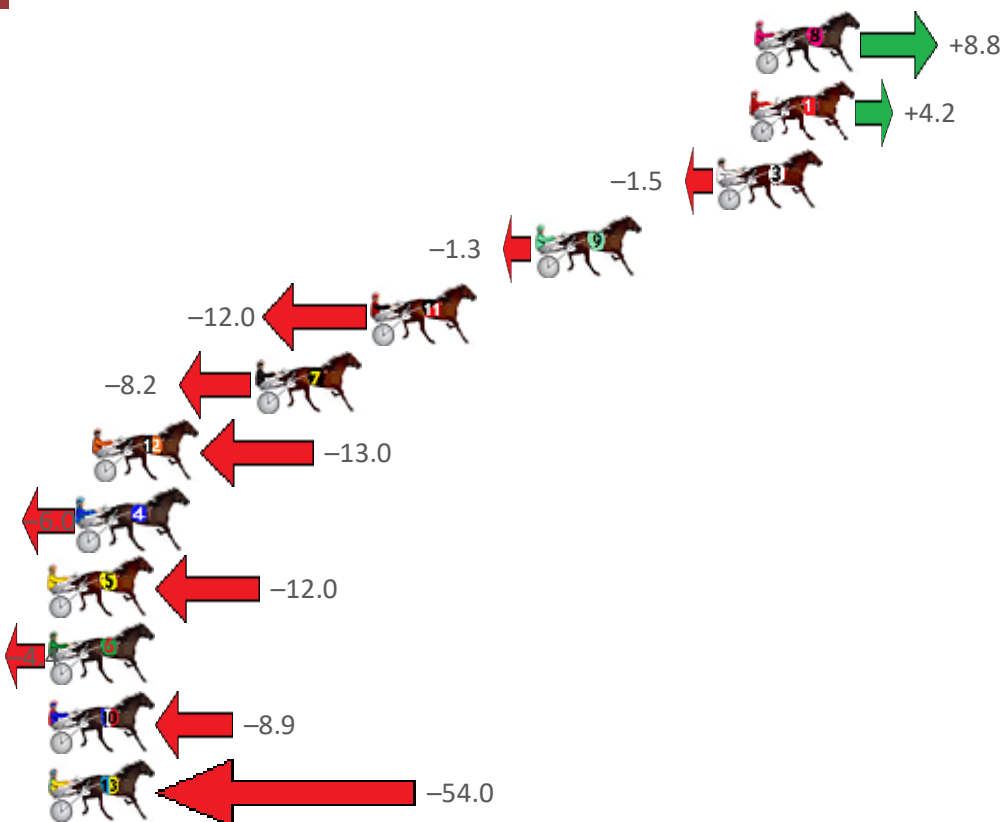

Albion Park Race 2 Distance 2138m

Saturday, 16 July 2022

Gross Time: 2:32.20 MileRate: 1:54.50 LeadTime: 38.30s First Qtr: 31.00s Second Qtr: 28.40s Third Qtr: 26.70s Fourth Qtr: 27.80s

NoHorse	Plc	Margin	Time	800Time (W)	400 Time (W)
8 RACY ROXY	1	0.0m	2:32.20	53.90s (0)	27.16s (0)
1 NOT TO BE DENIED	2	0.2m	2:32.21	54.22s (0)	27.52s (0)
3 STENO	3	1.5m	2:32.31	54.60s (0)	27.90s (0)
9 COVER GIRL	4	8.7m	2:32.84	54.59s (1)	27.81s (1)
11 AMORE VITA	5	15.2m	2:33.31	55.31s (1)	28.53s (1)
7 SOHO RHAPSODY	6	19.8m	2:33.65	55.06s (1)	28.23s (1)
12 UPTOWN BEACHGIRL	7	26.2m	2:34.12	55.38s (0)	28.33s (0)
4 ITS BACK PAGE NEWS	8	26.8m	2:34.16	54.91s (1)	27.79s (1)
5 THE IRON LADY	9	28.4m	2:34.28	55.31s (1)	28.23s (1)
6 SUGAR FOR MY HONEY	10	30.4m	2:34.42	54.80s (0)	27.94s (0)
10 COME SAY HI	11	34.1m	2:34.69	55.10s (1)	27.97s (1)
13 ALWAYS BME	12	72.4m	2:37.49	58.16s (0)	31.14s (0)

Finish Position and metres gained from 800m

Sectionals
Powered
by

Home of PJ Harness Analyser

Want to know how successful PJ Harness Analyser is?
Click here for regular updates

www.pjdata.com.au admin@pjdata.com.au www.facebook.com/PJHarnessRacing

The Racing Queensland Board (trading as Racing Queensland) and provider are not responsible for the completeness or accuracy of any of the information contained herein, and makes no representations about its suitability for any purpose.