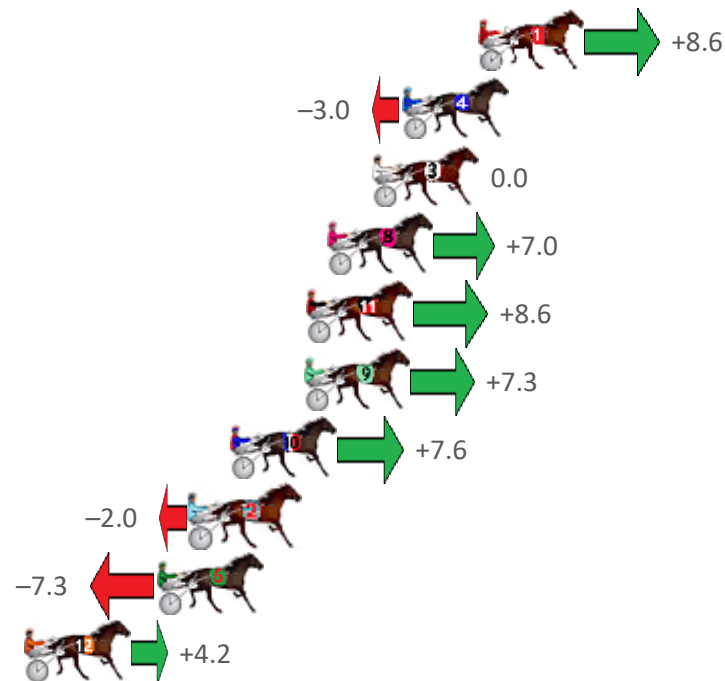

Albion Park Race 10 Distance 2138m

Saturday, 16 July 2022

Gross Time: 2:35.00 MileRate: 1:56.70 LeadTime: 36.70s First Qtr: 30.60s Second Qtr: 30.40s Third Qtr: 28.30s Fourth Qtr: 29.00s

NoHorse	Plc	Margin	Time	800Time (W)	400 Time (W)
1 HEZ DUSTY	1	0.0m	2:35.00	56.69s (0)	28.39s (0)
4 GOOD AS IT GETS	2	3.0m	2:35.23	57.51s (0)	29.22s (0)
3 TUNGSTEN TERROR	3	4.2m	2:35.32	57.30s (0)	29.00s (0)
8 JENDEN STRIKE	4	6.0m	2:35.46	56.80s (0)	28.55s (1)
11 SCOTCH EN ICE	5	6.8m	2:35.52	56.69s (2)	29.29s (2)
9 WINONA WRITER	6	6.9m	2:35.53	56.78s (1)	28.94s (2)
10 NOR WESTA	7	9.8m	2:35.75	56.76s (0)	28.64s (0)
2 LADY AVANA	8	11.4m	2:35.87	57.44s (1)	29.29s (1)
6 THE HERVEY BAY	9	12.7m	2:35.97	57.82s (1)	29.70s (1)
12 ASTERISM	10	18.0m	2:36.37	57.00s (1)	29.03s (1)

Finish Position and metres gained from 800m

Sectionals
Powered
by

Home of PJ Harness Analyser

Want to know how successful PJ Harness Analyser is?
Click here for regular updates

www.pjdata.com.au admin@pjdata.com.au www.facebook.com/PJHarnessRacing