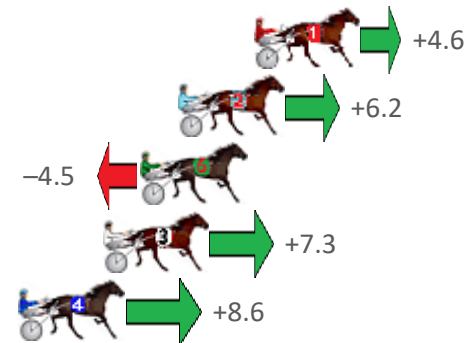

Albion Park Race 9 Distance 1660m

Saturday, 6 August 2022

Gross Time: 1:57.70 MileRate: 1:54.10 LeadTime: 3.30s First Qtr: 27.70s Second Qtr: 30.50s Third Qtr: 27.90s Fourth Qtr: 28.30s

NoHorse	Plc	Margin	Time	800Time (W)	400 Time (W)
1 OUR BONDI BEACH	1	0.0m	1:57.70	55.88s (0)	28.02s (0)
2 NOTORIOUS	2	3.0m	1:57.92	55.78s (0)	27.96s (0)
6 ADMIRAL BRONSKI	3	4.5m	1:58.03	56.53s (0)	28.63s (0)
3 SO BOBS YOUR UNCLE	4	6.0m	1:58.15	55.73s (0)	27.95s (1)
4 MAMMALS MAGIC	5	9.3m	1:58.39	55.65s (0)	27.83s (1)

Finish Position and metres gained from 800m

Sectionals
Powered
by

Home of PJ Harness Analyser

Want to know how successful PJ Harness Analyser is?
Click here for regular updates

www.pjdata.com.au admin@pjdata.com.au www.facebook.com/PJHarnessRacing

The Racing Queensland Board (trading as Racing Queensland) and provider are not responsible for the completeness or accuracy of any of the information contained herein, and makes no representations about its suitability for any purpose.