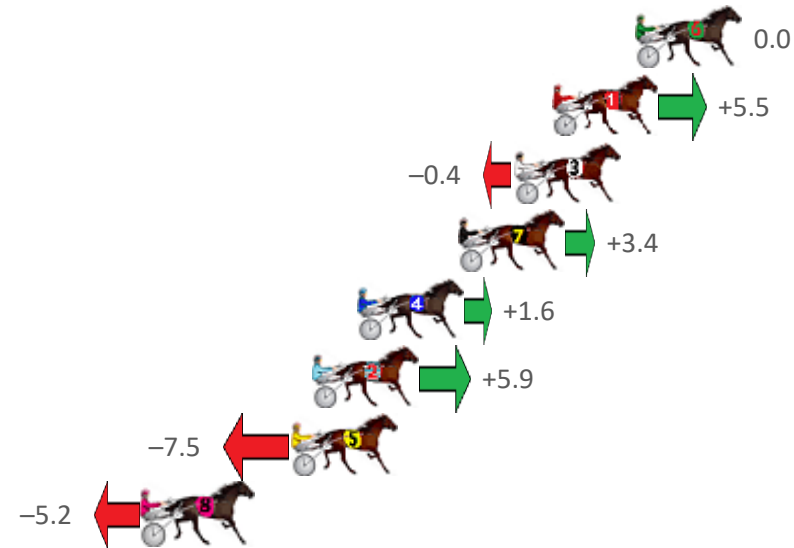

Albion Park Race 10 Distance 2647m

Saturday, 6 August 2022

Gross Time: 3:21.40 MileRate: 2:02.00 LeadTime: 82.20s First Qtr: 30.70s Second Qtr: 30.00s Third Qtr: 29.30s Fourth Qtr: 29.20s

NoHorse	Plc	Margin	Time	800Time (W)	400 Time (W)
6 GEE UP NEDDY	1	0.0m	3:21.40	58.50s (0)	29.20s (0)
1 JUSTABITNOISY	2	3.3m	3:21.65	58.11s (0)	28.81s (0)
3 IM THE COMMANDO	3	4.8m	3:21.77	58.55s (0)	29.25s (0)
7 VAN SANK	4	7.0m	3:21.94	58.28s (1)	29.06s (1)
4 KINGDOM COME	5	11.0m	3:22.24	58.42s (0)	29.04s (0)
2 KING OF THE NORTH	6	12.8m	3:22.38	58.12s (1)	28.94s (1)
5 INDEFENSIBLE	7	13.6m	3:22.44	59.10s (1)	29.84s (1)
8 WEE MAN TROUBLE	8	19.5m	3:22.89	58.95s (1)	29.73s (1)

Finish Position and metres gained from 800m

Sectionals
Powered
by

Home of PJ Harness Analyser

Want to know how successful PJ Harness Analyser is?
Click here for regular updates

www.pjdata.com.au admin@pjdata.com.au www.facebook.com/PJHarnessRacing

The Racing Queensland Board (trading as Racing Queensland) and provider are not responsible for the completeness or accuracy of any of the information contained herein, and makes no representations about its suitability for any purpose.