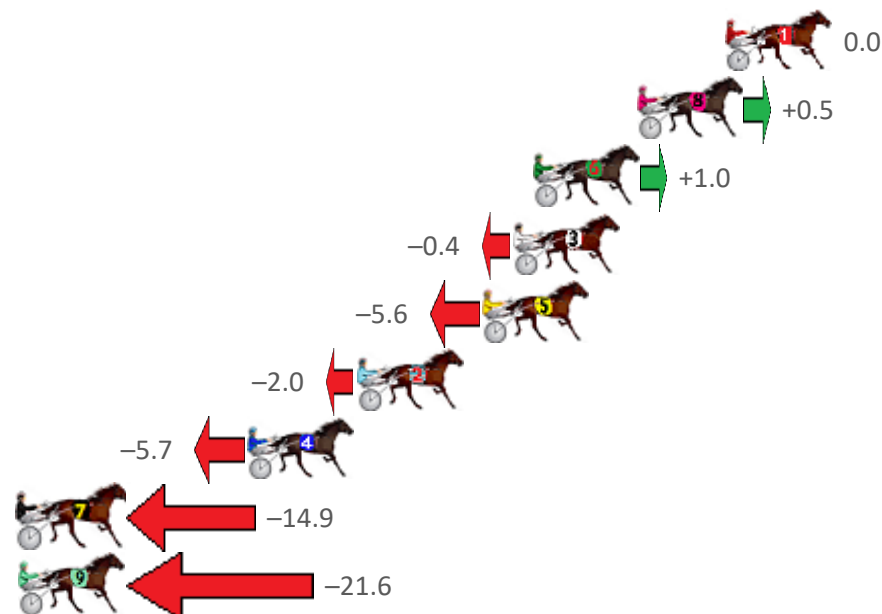

Albion Park Race 5 Distance 1660m

Saturday, 6 August 2022

Gross Time: 1:57.50 MileRate: 1:53.90 LeadTime: 3.40s First Qtr: 28.50s Second Qtr: 30.10s Third Qtr: 28.10s Fourth Qtr: 27.40s

NoHorse	Plc	Margin	Time	800Time (W)	400 Time (W)
1 DANCE IN THE SUN	1	0.0m	1:57.50	55.50s (0)	27.40s (0)
8 DANCINTOTHEBEAT	2	3.5m	1:57.75	55.47s (0)	27.33s (0)
6 DIGYOURHEELSIN	3	7.6m	1:58.05	55.45s (0)	27.35s (0)
3 INFINITY BEACH	4	8.4m	1:58.11	55.55s (1)	27.49s (1)
5 LADY AVANA	5	9.6m	1:58.19	55.91s (1)	27.85s (1)
2 WEEWAH	6	14.6m	1:58.55	55.67s (1)	27.65s (1)
4 IMA BEACH BABE	7	18.9m	1:58.86	55.94s (0)	27.80s (0)
7 THIS ONES FOR YOU	8	32.7m	1:59.86	56.62s (2)	29.00s (2)
9 WINONA WRITER	9	34.2m	1:59.97	57.09s (2)	29.39s (2)

Finish Position and metres gained from 800m

Sectionals
Powered
by

Home of PJ Harness Analyser

Want to know how successful PJ Harness Analyser is?
Click here for regular updates

www.pjdata.com.au admin@pjdata.com.au www.facebook.com/PJHarnessRacing

The Racing Queensland Board (trading as Racing Queensland) and provider are not responsible for the completeness or accuracy of any of the information contained herein, and makes no representations about its suitability for any purpose.