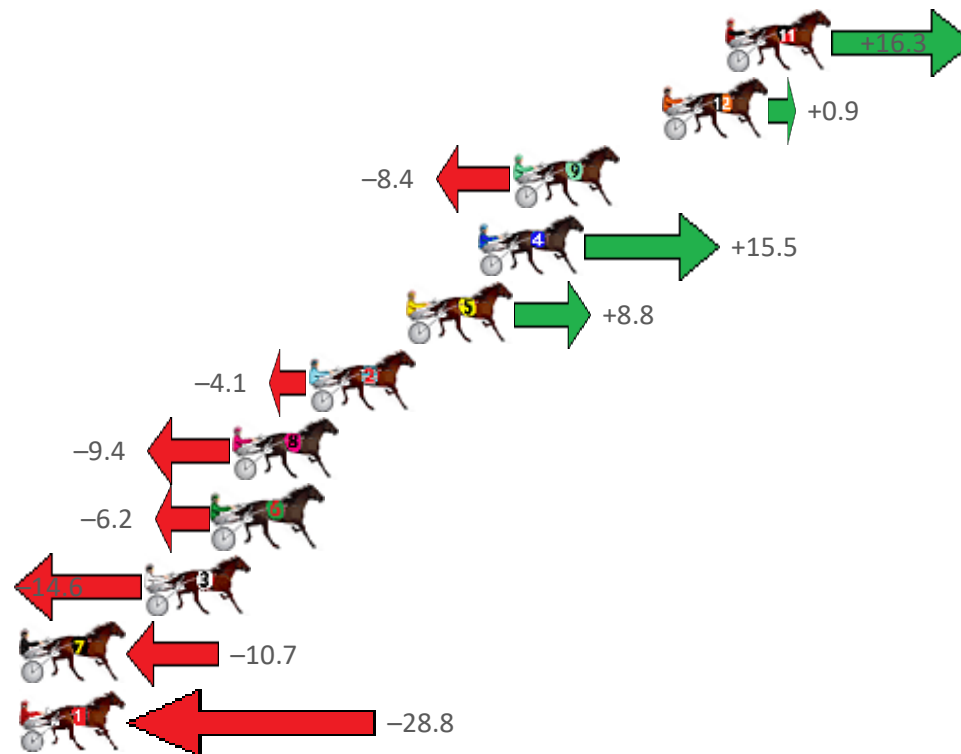

Albion Park Race 1 Distance 2138m

Saturday, 6 August 2022

Gross Time: 2:31.90 MileRate: 1:54.40 LeadTime: 36.60s First Qtr: 29.20s Second Qtr: 28.80s Third Qtr: 28.60s Fourth Qtr: 28.70s

NoHorse	Plc	Margin	Time	800Time (W)	400 Time (W)
11 ROCKIN WITH ELVIS	1	0.0m	2:31.90	56.14s (2)	28.54s (1)
12 PERFECT CUT	2	2.5m	2:32.09	57.25s (1)	28.57s (0)
9 ONE BIG SHEW	3	8.4m	2:32.53	57.93s (0)	29.33s (0)
4 OBI ONE	4	9.8m	2:32.64	56.24s (1)	28.60s (2)
5 CLOUD NINE	5	12.6m	2:32.85	56.73s (1)	29.13s (1)
2 LITTLE BOLT	6	16.5m	2:33.14	57.66s (1)	28.78s (2)
8 OHOKA JIMMY	7	19.5m	2:33.37	58.05s (0)	28.85s (1)
6 GLENEAGLE WARRIOR	8	20.3m	2:33.43	57.83s (0)	28.59s (1)
3 THE RACONTEUR	9	23.0m	2:33.63	58.43s (1)	29.51s (1)
7 ROLL ONE OVER	10	29.8m	2:34.15	58.19s (0)	29.47s (2)
1 GOTTASHOPEARLY	11	34.4m	2:34.49	59.49s (0)	30.21s (0)

Finish Position and metres gained from 800m

Sectionals
Powered
by

Home of PJ Harness Analyser

Want to know how successful PJ Harness Analyser is?
Click here for regular updates

www.pjdata.com.au admin@pjdata.com.au www.facebook.com/PJHarnessRacing

The Racing Queensland Board (trading as Racing Queensland) and provider are not responsible for the completeness or accuracy of any of the information contained herein, and makes no representations about its suitability for any purpose.