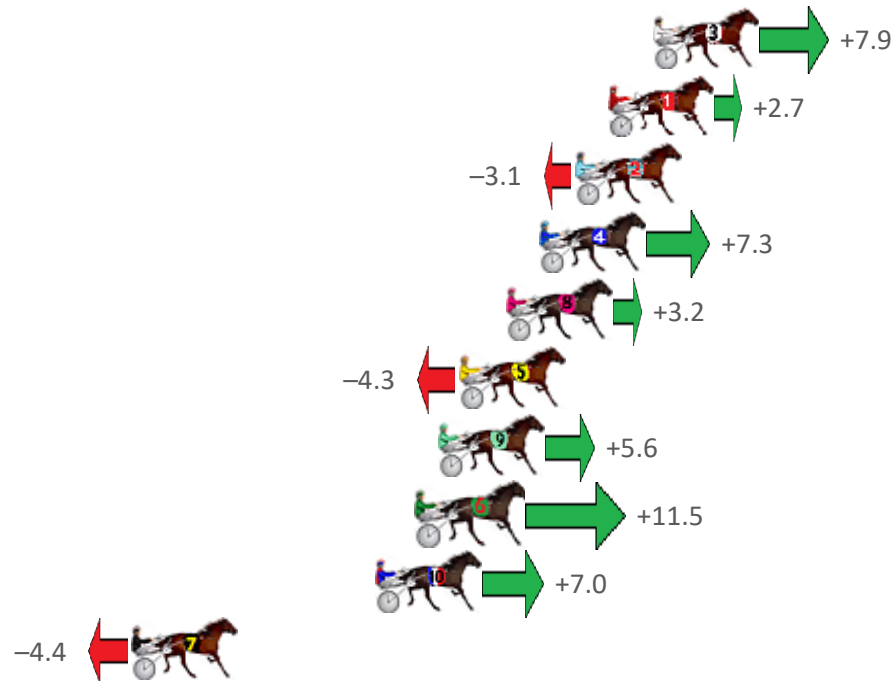

Albion Park Race 8 Distance 1660m

Saturday, 6 August 2022

Gross Time: 1:58.20 MileRate: 1:54.50 LeadTime: 3.40s First Qtr: 27.50s Second Qtr: 30.50s Third Qtr: 28.60s Fourth Qtr: 28.20s

NoHorse	Plc	Margin	Time	800Time (W)	400 Time (W)
3 SHES MISS DEVINE	1	0.0m	1:58.20	56.24s (1)	27.72s (1)
1 CALA JANE	2	1.8m	1:58.33	56.61s (0)	28.01s (0)
2 PEARL HARBOUR	3	3.1m	1:58.43	57.03s (0)	28.43s (0)
4 NOR WESTA	4	4.5m	1:58.53	56.29s (1)	27.73s (1)
8 GIRL FROM OZ	5	5.8m	1:58.63	56.59s (0)	27.99s (0)
5 JENDEN STRIKE	6	7.7m	1:58.77	57.13s (1)	28.61s (1)
9 MISS MIA	7	8.5m	1:58.83	56.43s (0)	27.87s (0)
6 PARKED IN HEAVEN	8	9.3m	1:58.89	56.01s (1)	27.77s (1)
10 MAHINDI	9	11.0m	1:59.02	56.34s (0)	27.74s (0)
7 PLATINUM REVOLUTIO	10	20.7m	1:59.73	57.17s (1)	28.57s (2)

Finish Position and metres gained from 800m

Sectionals
Powered
by

Home of PJ Harness Analyser

Want to know how successful PJ Harness Analyser is?
Click here for regular updates

www.pjdata.com.au admin@pjdata.com.au www.facebook.com/PJHarnessRacing