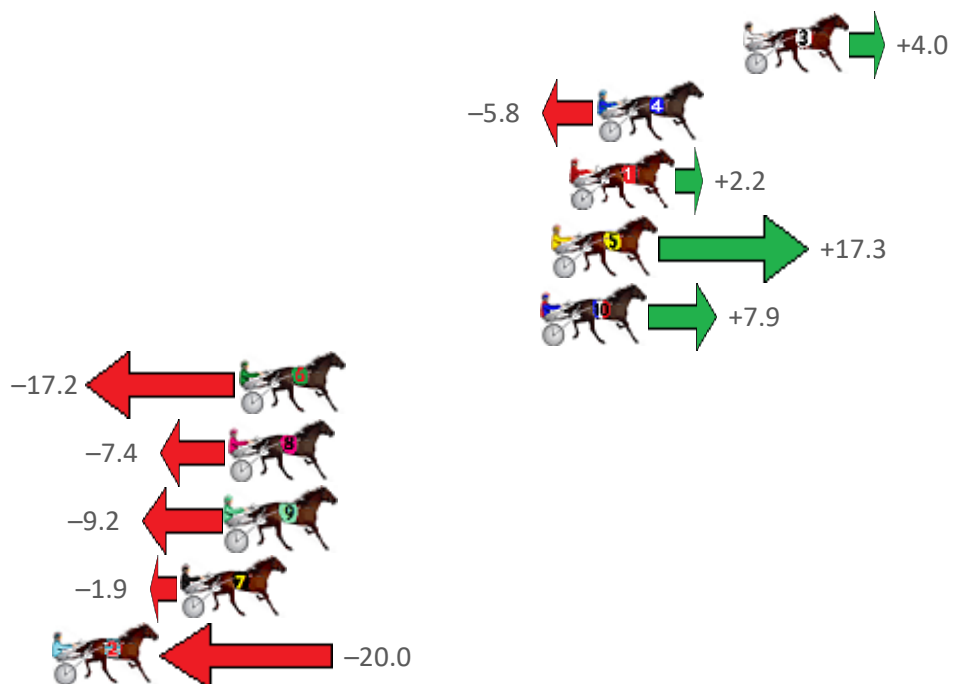

Albion Park Race 4 Distance 1660m

Saturday, 6 August 2022

Gross Time: 1:57.30 MileRate: 1:53.70 LeadTime: 3.40s First Qtr: 27.70s Second Qtr: 29.80s Third Qtr: 28.40s Fourth Qtr: 28.00s

NoHorse	Plc	Margin	Time	800Time (W)	400 Time (W)
3 WHATA ROLLER	1	0.0m	1:57.30	56.12s (0)	27.68s (0)
4 TEAGAN BANNER	2	5.8m	1:57.73	56.83s (0)	28.43s (0)
1 THE IRISH EAGLE	3	6.9m	1:57.81	56.27s (0)	27.83s (0)
5 MISTERY ROAD	4	7.6m	1:57.86	55.20s (1)	27.48s (0)
10 NICKS PICK	5	8.0m	1:57.89	55.87s (1)	27.59s (3)
6 GLENLEDI COMMANDE	6	20.0m	1:58.77	57.67s (1)	29.19s (1)
8 DUKKAH	7	20.4m	1:58.80	56.98s (0)	28.66s (1)
9 THE HERVEY BAY	8	20.5m	1:58.81	57.11s (1)	28.79s (2)
7 THERESACHANCE	9	22.3m	1:58.94	56.60s (1)	28.32s (2)
2 MONTANA EXPRESS	10	27.4m	1:59.32	57.90s (1)	29.46s (1)

Finish Position and metres gained from 800m

Sectionals
Powered
by

Home of PJ Harness Analyser

Want to know how successful PJ Harness Analyser is?
Click here for regular updates

www.pjdata.com.au admin@pjdata.com.au www.facebook.com/PJHarnessRacing

The Racing Queensland Board (trading as Racing Queensland) and provider are not responsible for the completeness or accuracy of any of the information contained herein, and makes no representations about its suitability for any purpose.