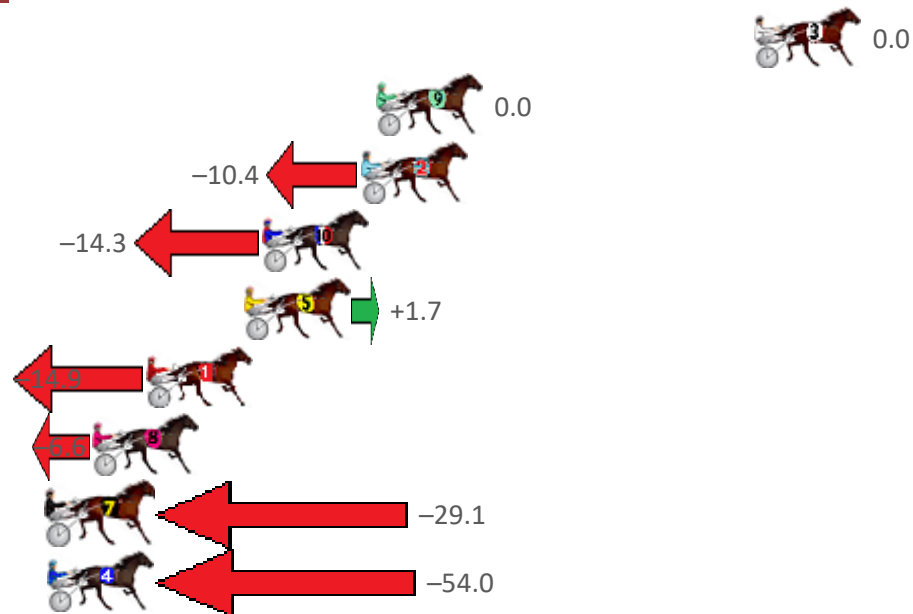

Albion Park Race 6 Distance 1660m

Saturday, 6 August 2022

Gross Time: 1:57.60 MileRate: 1:54.00 LeadTime: 3.30s First Qtr: 28.30s Second Qtr: 30.10s Third Qtr: 27.90s Fourth Qtr: 28.00s

NoHorse	Plc	Margin	Time	800Time (W)	400 Time (W)
3 GENERAL MONTANA	1	0.0m	1:57.60	55.90s (0)	28.00s (0)
9 FRANCO NANDOR	2	15.0m	1:58.70	55.96s (1)	28.30s (0)
2 WHATABOYJACK	3	15.6m	1:58.75	56.69s (0)	28.87s (0)
10 FALCONS	4	19.5m	1:59.04	56.98s (1)	28.92s (1)
5 JIGAMAROO	5	20.2m	1:59.09	55.87s (0)	28.41s (0)
1 ASTERISM	6	24.1m	1:59.37	57.03s (0)	29.09s (2)
8 RYANS GANGSTER	7	26.2m	1:59.53	56.47s (1)	28.61s (2)
7 GELDOF	8	29.7m	1:59.79	58.05s (1)	29.99s (1)
4 WUNDERLAND	9	64.4m	2:02.34	59.92s (1)	31.62s (1)

Finish Position and metres gained from 800m

Sectionals
Powered
by

Home of PJ Harness Analyser

Want to know how successful PJ Harness Analyser is?
Click here for regular updates

www.pjdata.com.au admin@pjdata.com.au www.facebook.com/PJHarnessRacing

The Racing Queensland Board (trading as Racing Queensland) and provider are not responsible for the completeness or accuracy of any of the information contained herein, and makes no representations about its suitability for any purpose.