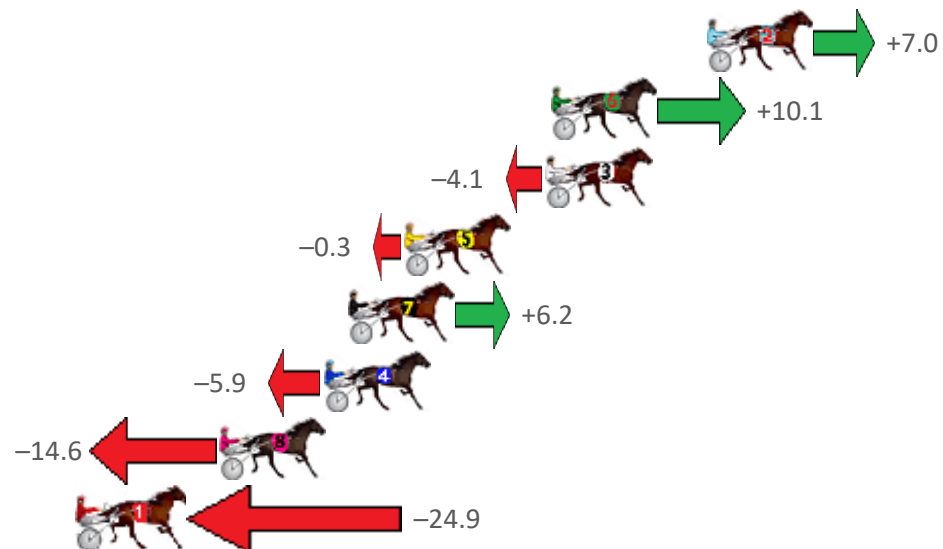

Albion Park Race 7 Distance 1660m

Saturday, 6 August 2022

Gross Time: 1:57.20 MileRate: 1:53.60 LeadTime: 3.50s First Qtr: 28.50s Second Qtr: 29.20s Third Qtr: 27.60s Fourth Qtr: 28.40s

NoHorse	Plc	Margin	Time	800Time (W)	400 Time (W)
2 BALLERINI	1	0.0m	1:57.20	55.52s (1)	28.08s (1)
6 OAXACAN DREAM	2	6.2m	1:57.66	55.34s (1)	28.02s (2)
3 IAMAJOYRIDE	3	6.4m	1:57.68	56.32s (1)	28.88s (1)
5 SPORT MENTAL	4	12.0m	1:58.10	56.10s (1)	28.70s (1)
7 SLICK SOPHIE	5	14.2m	1:58.26	55.66s (1)	28.30s (2)
4 BONNIES A ROCKIN	6	15.2m	1:58.33	56.49s (0)	28.81s (0)
8 LORIMER LADY	7	19.3m	1:58.64	57.12s (0)	29.44s (0)
1 OUR ROAD TO MECCA	8	24.9m	1:59.06	57.86s (0)	30.18s (0)

Finish Position and metres gained from 800m

Sectionals
Powered
by

Home of PJ Harness Analyser

Want to know how successful PJ Harness Analyser is?
Click here for regular updates

www.pjdata.com.au admin@pjdata.com.au www.facebook.com/PJHarnessRacing

The Racing Queensland Board (trading as Racing Queensland) and provider are not responsible for the completeness or accuracy of any of the information contained herein, and makes no representations about its suitability for any purpose.