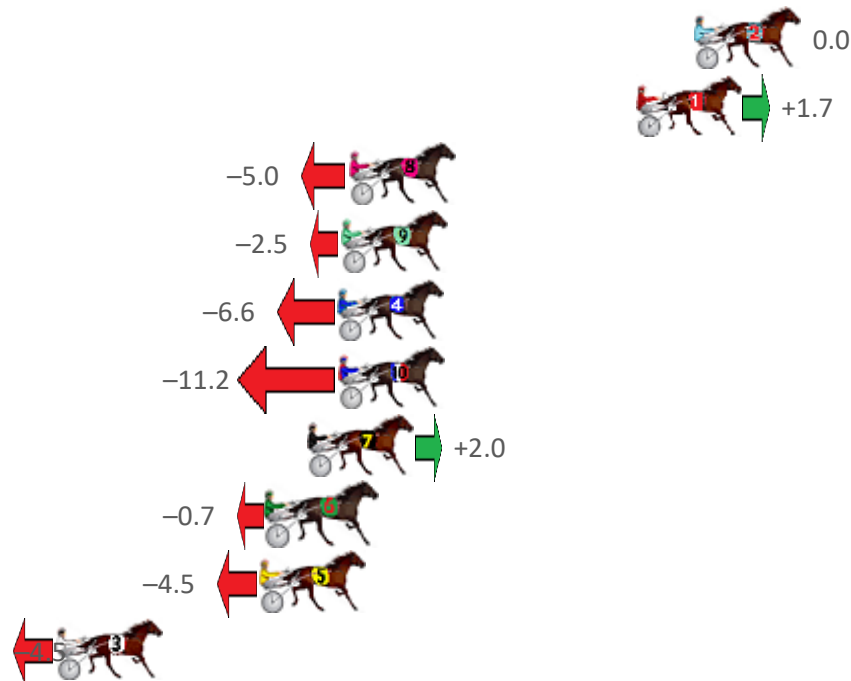

Albion Park Race 3 Distance 1660m

Saturday, 6 August 2022

Gross Time: 1:55.60 MileRate: 1:52.10 LeadTime: 3.30s First Qtr: 28.30s Second Qtr: 29.90s Third Qtr: 27.90s Fourth Qtr: 26.20s

NoHorse	Plc	Margin	Time	800Time (W)	400 Time (W)
2 MACH DA VINCI	1	0.0m	1:55.60	54.10s (0)	26.20s (0)
1 JERADAS DELIGHT	2	2.3m	1:55.76	53.98s (0)	26.04s (0)
8 SAM IS PERFECTION	3	13.7m	1:56.55	54.45s (0)	26.55s (0)
9 APHORISM	4	14.0m	1:56.57	54.27s (1)	26.37s (1)
4 CRUNCH TIME	5	14.1m	1:56.57	54.55s (1)	26.65s (1)
10 COLT THIRTY ONE	5	14.1m	1:56.57	54.87s (1)	26.93s (1)
7 WILL THE WIZARD	7	15.3m	1:56.66	53.96s (0)	26.06s (0)
6 DELIGHTFUL DUDE	8	16.9m	1:56.77	54.15s (1)	26.29s (1)
5 MISTERFREEZE	9	17.2m	1:56.79	54.41s (0)	26.47s (0)
3 MY ULTIMATE STAR	10	25.3m	1:57.35	54.41s (1)	26.59s (1)

Finish Position and metres gained from 800m

Sectionals
Powered
by

Home of PJ Harness Analyser

Want to know how successful PJ Harness Analyser is?
Click here for regular updates

www.pjdata.com.au admin@pjdata.com.au www.facebook.com/PJHarnessRacing

The Racing Queensland Board (trading as Racing Queensland) and provider are not responsible for the completeness or accuracy of any of the information contained herein, and makes no representations about its suitability for any purpose.