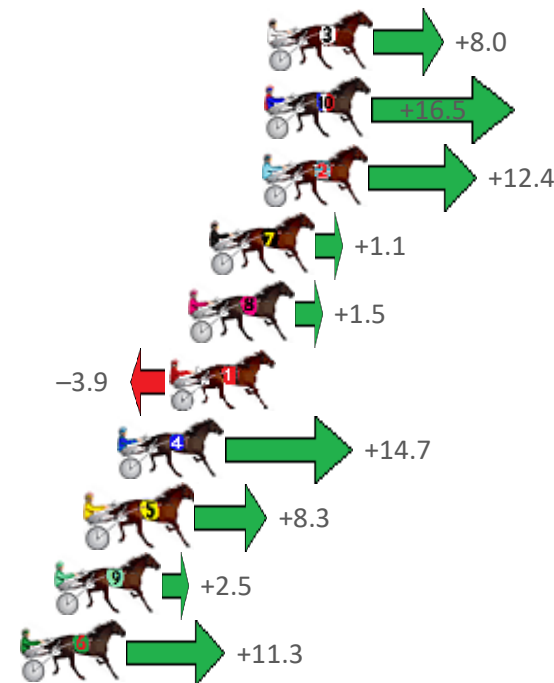

Albion Park Race 2 Distance 1660m

Saturday, 6 August 2022

Gross Time: 1:56.40 MileRate: 1:52.90 LeadTime: 3.30s First Qtr: 27.70s Second Qtr: 28.20s Third Qtr: 28.50s Fourth Qtr: 28.70s

NoHorse	Plc	Margin	Time	800Time (W)	400 Time (W)
3 BETTERTHANDIAMOND	1	0.0m	1:56.40	56.64s (1)	28.18s (1)
10 THREE IN HEAVEN	2	0.1m	1:56.41	56.05s (1)	27.79s (2)
2 BELLA BALL TERROR	3	0.2m	1:56.42	56.34s (1)	28.08s (2)
7 TIZ A SIZZLER	4	2.3m	1:56.57	57.13s (1)	28.67s (1)
8 SQUIRE	5	3.1m	1:56.63	57.11s (0)	28.65s (0)
1 PARAVANI	6	3.9m	1:56.69	57.49s (0)	28.99s (0)
4 FOND MEMORIES	7	5.9m	1:56.84	56.20s (0)	28.14s (0)
5 FIRST STRING	8	7.1m	1:56.93	56.65s (0)	28.39s (1)
9 B MAC C	9	8.4m	1:57.03	57.07s (0)	28.65s (0)
6 FEELINGFORARAINBOW	10	9.8m	1:57.14	56.46s (1)	28.20s (1)

Finish Position and metres gained from 800m

Sectionals
Powered
by

Home of PJ Harness Analyser

Want to know how successful PJ Harness Analyser is?
Click here for regular updates

www.pjdata.com.au admin@pjdata.com.au www.facebook.com/PJHarnessRacing