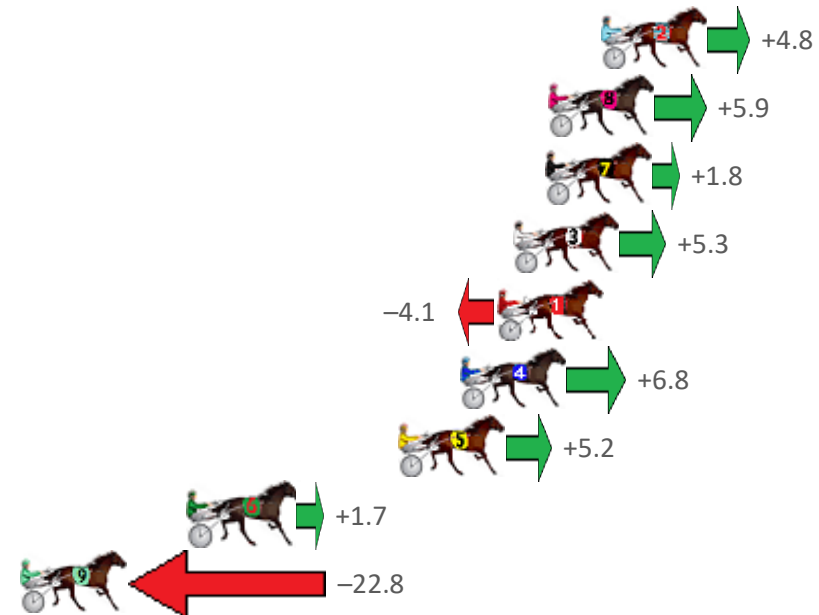

Redcliffe Race 2 Distance 2040m

Wednesday, 23 November 2022

Gross Time: 2:32.20 MileRate: 2:00.00 LeadTime: 32.80s First Qtr: 30.20s Second Qtr: 30.40s Third Qtr: 29.30s Fourth Qtr: 29.50s

NoHorse	Plc	Mar	800 Posi	400 Posi	Time	3rd Qtr	4th Qtr
2 MERGE RIGHT	1	0.0m	4.8m (1)	2.8m (2)	2:32.20	29.15s	29.29s
8 ALLAMBIE	2	2.1m	8.0m (0)	8.0m (0)	2:32.36	29.30s	29.07s
7 LITTLE CHANGE	3	2.2m	4.0m (0)	4.2m (0)	2:32.37	29.32s	29.35s
3 MOUNT HERCULES	4	3.5m	8.8m (1)	7.4m (2)	2:32.47	29.20s	29.21s
1 WHOSTOLEMYPIGEO	5	4.1m	0.0m (0)	0.2m (0)	2:32.52	29.31s	29.79s
4 LIFEINHEAVEN	6	5.6m	12.4m (0)	12.2m (0)	2:32.63	29.29s	29.02s
5 ROCKSLIDE	7	8.0m	13.2m (1)	11.6m (2)	2:32.82	29.18s	29.24s
6 ROSARITO	8	16.3m	18.0m (1)	15.4m (1)	2:33.46	29.11s	29.57s
9 DOLLARBILL	9	23.0m	0.2m (1)	0.0m (1)	2:33.98	29.28s	31.19s

Finish Position and metres gained from 800m

PJ Harness Analyser

VERSION 4.02 OUT NOW

REGISTER NOW TO TRY IT FOR FREE IN DECEMBER

www.facebook.com/PJHarnessRacing

RISE Digital, Harness Racing Australia nor the provider accepts any responsibility for the completeness or accuracy of any of the information contained herein, and makes no representations about its suitability for any particular purpose. Users should make their own judgements about those matters and/or seek independent advice. You assume all risks associated with use of data provided on this page