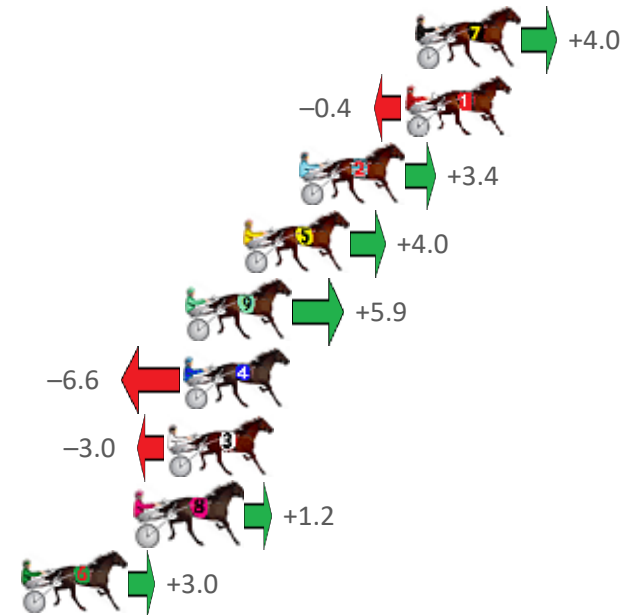

Redcliffe Race 8 Distance 2040m

Wednesday, 23 November 2022

Gross Time: 2:35.30 MileRate: 2:02.50 LeadTime: 33.10s First Qtr: 31.30s Second Qtr: 31.20s Third Qtr: 29.80s Fourth Qtr: 29.90s

NoHorse	Plc	Mar	800 Posi	400 Posi	Time	3rd Qtr	4th Qtr
7 ABBEY DIADEMA	1	0.0m	4.0m (0)	4.0m (0)	2:35.30	29.80s	29.60s
1 GULMARG	2	0.4m	0.0m (0)	0.0m (0)	2:35.33	29.80s	29.93s
2 CIRCLE LINE	3	4.6m	8.0m (0)	8.2m (0)	2:35.66	29.82s	29.63s
5 TORO DELAGO	4	6.8m	10.8m (1)	7.0m (1)	2:35.83	29.52s	29.89s
9 JET FORCE	5	9.1m	15.0m (1)	9.8m (2)	2:36.01	29.41s	29.85s
4 BELLA GODIVA	6	9.2m	2.6m (1)	2.6m (1)	2:36.02	29.80s	30.39s
3 MISTER WOODPORT	7	9.8m	6.8m (1)	0.4m (2)	2:36.07	29.32s	30.60s
8 MAJOR TRALEE	8	11.0m	12.2m (0)	11.6m (1)	2:36.16	29.76s	29.86s
6 JUST ONE GOOD ON	9	15.6m	18.6m (2)	5.6m (2)	2:36.52	28.83s	30.64s

Finish Position and metres gained from 800m

PJ Harness Analyser
VERSION 4.02 OUT NOW
REGISTER NOW TO TRY IT FOR FREE IN DECEMBER

www.facebook.com/PJHarnessRacing

RISE Digital, Harness Racing Australia nor the provider accepts any responsibility for the completeness or accuracy of any of the information contained herein, and makes no representations about its suitability for any particular purpose. Users should make their own judgements about those matters and/or seek independent advice. You assume all risks associated with use of data provided on this page