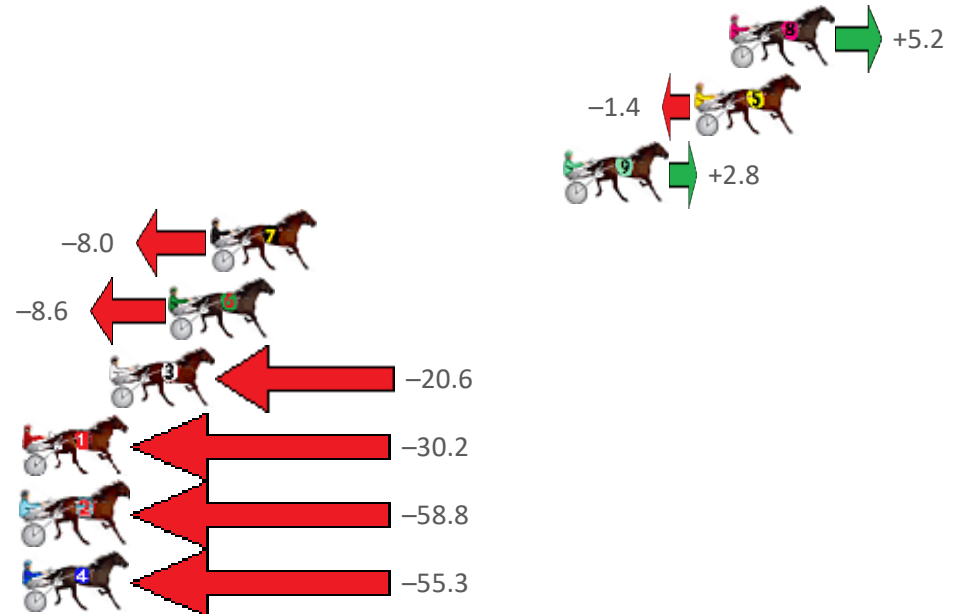

Redcliffe Race 6 Distance 1780m

Wednesday, 23 November 2022

Gross Time: 2:11.10 MileRate: 1:58.60 LeadTime: 11.00s First Qtr: 30.60s Second Qtr: 30.90s Third Qtr: 28.20s Fourth Qtr: 30.40s

NoHorse	Plc	Mar	800 Posi	400 Posi	Time	3rd Qtr	4th Qtr
8 EXCITING TIMES	1	0.0m	5.2m (1)	12.0m (1)	2:11.10	28.73s	29.49s
5 PUSHINIT UPHILL	2	1.4m	0.0m (1)	0.0m (0)	2:11.21	28.20s	30.51s
9 TELL ME THIS	3	6.6m	9.4m (1)	16.6m (1)	2:11.63	28.75s	29.64s
7 AS SHE SAYS	4	20.6m	12.6m (0)	25.8m (1)	2:12.74	29.18s	30.01s
6 AKERMANIS	5	22.2m	13.6m (1)	21.6m (1)	2:12.87	28.78s	30.45s
3 IRON ANNIE	6	24.6m	4.0m (0)	21.0m (0)	2:13.06	29.43s	30.67s
1 DOOLITTLE DAYS	7	38.4m	8.2m (0)	25.0m (0)	2:14.16	29.39s	31.41s
2 BLACKJACK BETH	8	58.8m	0.0m (0)	16.6m (0)	2:15.78	29.29s	33.59s
4 SHESHERZ	9	72.5m	17.2m (0)	38.0m (0)	2:16.87	29.62s	33.01s

Finish Position and metres gained from 800m

PJ Harness Analyser

VERSION 4.02 OUT NOW

REGISTER NOW TO TRY IT FOR FREE IN DECEMBER

www.facebook.com/PJHarnessRacing

RISE Digital, Harness Racing Australia nor the provider accepts any responsibility for the completeness or accuracy of any of the information contained herein, and makes no representations about its suitability for any particular purpose. Users should make their own judgements about those matters and/or seek independent advice. You assume all risks associated with use of data provided on this page