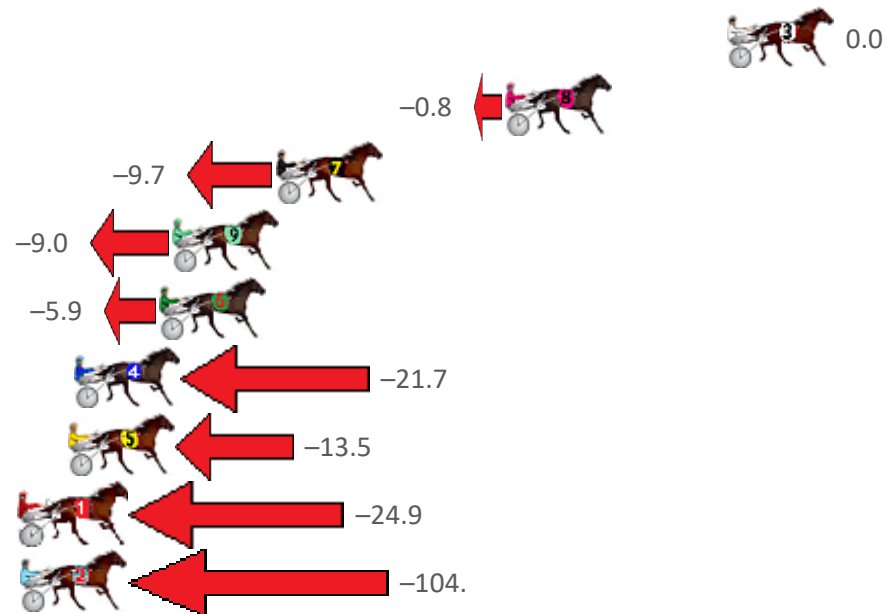

Redcliffe Race 7 Distance 1780m

Wednesday, 23 November 2022

Gross Time: 2:10.70 MileRate: 1:58.20 LeadTime: 11.50s First Qtr: 29.50s Second Qtr: 30.40s Third Qtr: 28.90s Fourth Qtr: 30.40s

NoHorse	Plc	Mar	800 Posi	400 Posi	Time	3rd Qtr	4th Qtr
3 OUR DOLLY	1	0.0m	0.0m (0)	0.0m (0)	2:10.70	28.90s	30.40s
8 MATAI REACTOR	2	8.8m	8.0m (1)	8.6m (1)	2:11.40	28.94s	30.42s
7 MY ULTIMATE HEST	3	17.9m	8.2m (0)	14.0m (1)	2:12.12	29.32s	30.69s
9 BATMAN BART	4	22.0m	13.0m (1)	21.8m (1)	2:12.45	29.55s	30.42s
6 ROCCO VARIETY	5	22.5m	16.6m (0)	24.0m (0)	2:12.49	29.45s	30.29s
4 HEAR THE CALL	6	25.9m	4.2m (1)	7.4m (0)	2:12.76	29.10s	31.80s
5 MAN OF ACTION	7	26.1m	12.6m (0)	20.0m (0)	2:12.78	29.43s	30.86s
1 WEASEL	8	42.1m	17.2m (1)	25.6m (2)	2:14.05	29.49s	31.65s
2 IMA CHICK MAGNET	9	108.3m	4.0m (0)	16.0m (0)	2:19.32	29.61s	37.38s

Finish Position and metres gained from 800m

PJ Harness Analyser

VERSION 4.02 OUT NOW

REGISTER NOW TO TRY IT FOR FREE IN DECEMBER

www.facebook.com/PJHarnessRacing

RISE Digital, Harness Racing Australia nor the provider accepts any responsibility for the completeness or accuracy of any of the information contained herein, and makes no representations about its suitability for any particular purpose. Users should make their own judgements about those matters and/or seek independent advice. You assume all risks associated with use of data provided on this page