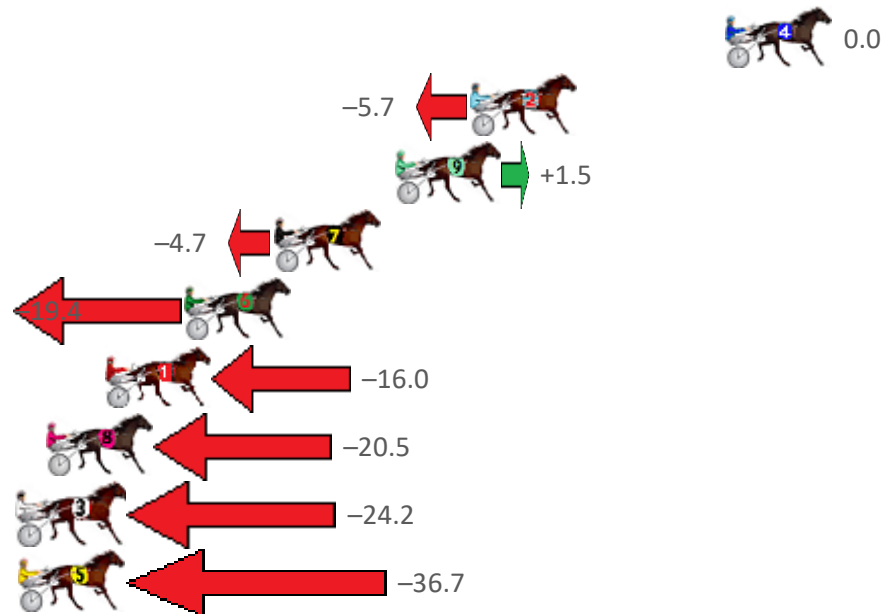

Redcliffe Race 9 Distance 1780m

Wednesday, 23 November 2022

Gross Time: 2:15.30 MileRate: 2:02.30 LeadTime: 11.70s First Qtr: 31.80s Second Qtr: 31.90s Third Qtr: 30.10s Fourth Qtr: 29.80s

NoHorse	Plc	Mar	800 Posi	400 Posi	Time	3rd Qtr	4th Qtr
4 VILLAGE SMIRKER	1	0.0m	0.0m (0)	0.0m (0)	2:15.30	30.10s	29.80s
2 TUFFY	2	10.1m	4.4m (0)	5.0m (0)	2:16.09	30.15s	30.18s
9 EXWHYGEETEE	3	13.1m	14.6m (1)	10.8m (2)	2:16.32	29.82s	29.97s
7 BOKHARI	4	17.9m	13.2m (0)	17.2m (0)	2:16.70	30.40s	29.85s
6 BETS ON MILLIE	5	21.4m	2.0m (1)	3.2m (1)	2:16.97	30.20s	31.15s
1 SERENGETI GOLD	6	24.6m	8.6m (0)	10.2m (0)	2:17.22	30.22s	30.87s
8 SPICE BOY	7	26.9m	6.4m (1)	10.4m (1)	2:17.40	30.40s	31.02s
3 ALWAYS BE A TORQ	8	43.6m	19.4m (1)	30.2m (2)	2:18.70	30.91s	30.79s
5 WHISKY BANDIT	9	47.1m	10.4m (1)	15.6m (1)	2:18.98	30.50s	32.13s

Finish Position and metres gained from 800m

PJ Harness Analyser

VERSION 4.02 OUT NOW

REGISTER NOW TO TRY IT FOR FREE IN DECEMBER

www.facebook.com/PJHarnessRacing

RISE Digital, Harness Racing Australia nor the provider accepts any responsibility for the completeness or accuracy of any of the information contained herein, and makes no representations about its suitability for any particular purpose. Users should make their own judgements about those matters and/or seek independent advice. You assume all risks associated with use of data provided on this page