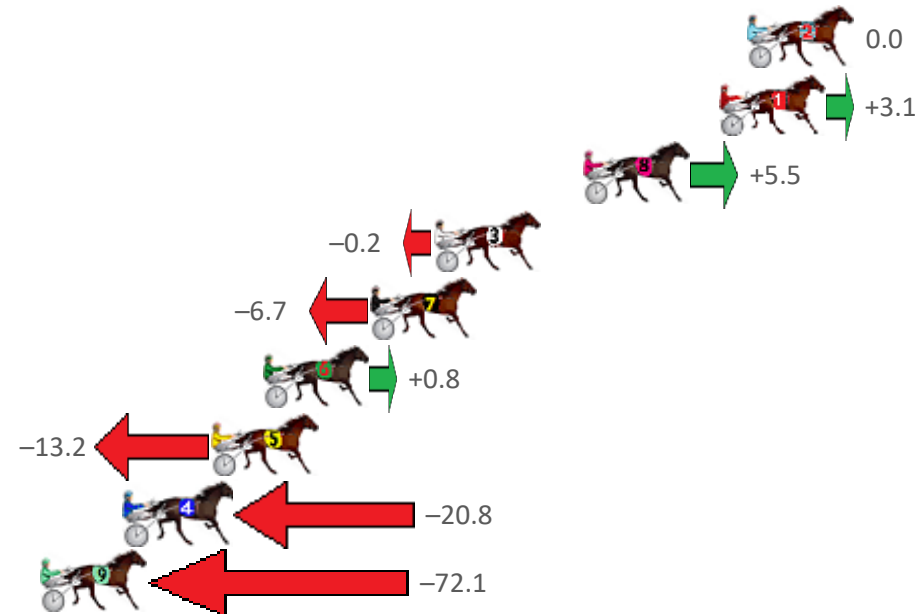

Redcliffe Race 4 Distance 1780m

Wednesday, 23 November 2022

Gross Time: 2:11.80 MileRate: 1:59.10 LeadTime: 11.70s First Qtr: 30.30s Second Qtr: 31.20s Third Qtr: 29.10s Fourth Qtr: 29.50s

NoHorse	Plc	Mar	800 Posi	400 Posi	Time	3rd Qtr	4th Qtr
2 TRACER BULLET	1	0.0m	0.0m (0)	0.0m (0)	2:11.80	29.10s	29.50s
1 KUDOS MASON	2	1.1m	4.2m (0)	4.2m (0)	2:11.89	29.10s	29.27s
8 BRILLIANT ART	3	6.5m	12.0m (1)	8.2m (2)	2:12.30	28.82s	29.38s
3 OUR RUBY ROSE	4	12.4m	12.2m (0)	12.2m (0)	2:12.76	29.10s	29.51s
7 PRECIOUS CULLEN	5	14.9m	8.2m (0)	8.2m (0)	2:12.95	29.10s	29.99s
6 HIGH ON MONTANA	6	19.2m	20.0m (1)	11.8m (1)	2:13.28	28.50s	30.04s
5 SNUGGLES BANYULA	7	21.2m	8.0m (1)	3.2m (2)	2:13.44	28.74s	30.82s
4 BETTOR ROCKNROLL	8	24.6m	3.8m (1)	3.8m (1)	2:13.70	29.09s	31.03s
9 DEVOUGED	9	88.1m	16.0m (1)	17.6m (2)	2:18.61	29.18s	34.67s

Finish Position and metres gained from 800m

PJ Harness Analyser

VERSION 4.02 OUT NOW

REGISTER NOW TO TRY IT FOR FREE IN DECEMBER

www.facebook.com/PJHarnessRacing

RISE Digital, Harness Racing Australia nor the provider accepts any responsibility for the completeness or accuracy of any of the information contained herein, and makes no representations about its suitability for any particular purpose. Users should make their own judgements about those matters and/or seek independent advice. You assume all risks associated with use of data provided on this page