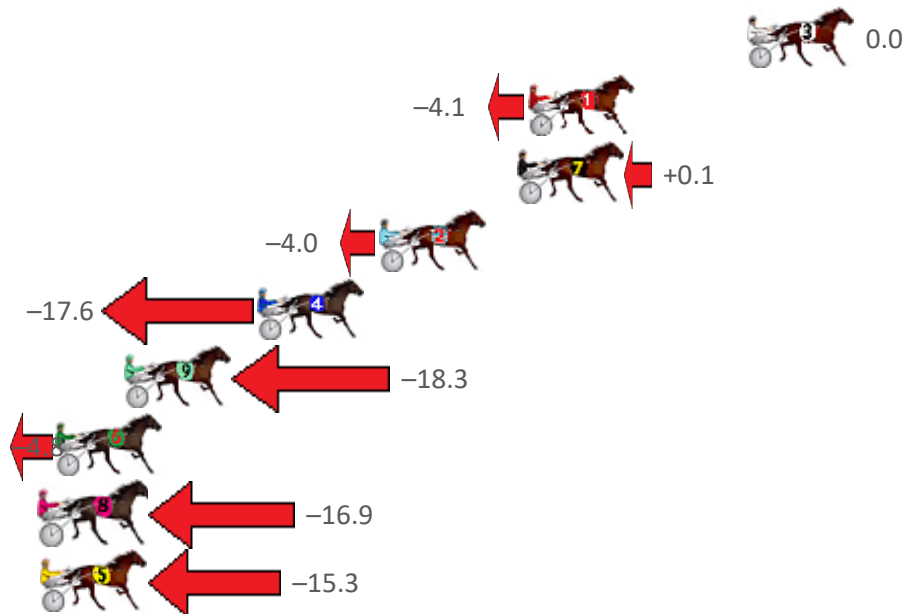

Redcliffe Race 5 Distance 1780m

Wednesday, 23 November 2022

Gross Time: 2:11.20 MileRate: 1:58.60 LeadTime: 11.60s First Qtr: 30.20s Second Qtr: 30.90s Third Qtr: 29.00s Fourth Qtr: 29.50s

NoHorse	Plc	Mar	800 Posi	400 Posi	Time	3rd Qtr	4th Qtr
3 AWAYOVERNIGHT	1	0.0m	0.0m (0)	0.0m (0)	2:11.20	29.00s	29.50s
1 LORD DENZEL	2	8.7m	4.6m (0)	5.2m (0)	2:11.87	29.04s	29.76s
7 THREE MACHS	3	9.1m	9.2m (0)	9.6m (0)	2:11.90	29.03s	29.46s
2 THE CROM	4	14.6m	10.6m (1)	14.8m (1)	2:12.33	29.31s	29.49s
4 DARBY BRIGHTS	5	19.4m	1.8m (1)	6.0m (1)	2:12.70	29.30s	30.48s
9 DATSINAHURRI	6	24.7m	6.4m (1)	10.6m (1)	2:13.11	29.30s	30.53s
6 KEAYANG SPONGE B	7	27.4m	22.6m (1)	17.6m (3)	2:13.32	28.63s	30.22s
8 THE MACH ARMY	8	31.1m	14.2m (2)	8.4m (2)	2:13.61	28.56s	31.16s
5 HARRY CROFT	9	33.7m	18.4m (1)	13.6m (2)	2:13.81	28.64s	30.97s

Finish Position and metres gained from 800m

PJ Harness Analyser

VERSION 4.02 OUT NOW

REGISTER NOW TO TRY IT FOR FREE IN DECEMBER

www.facebook.com/PJHarnessRacing